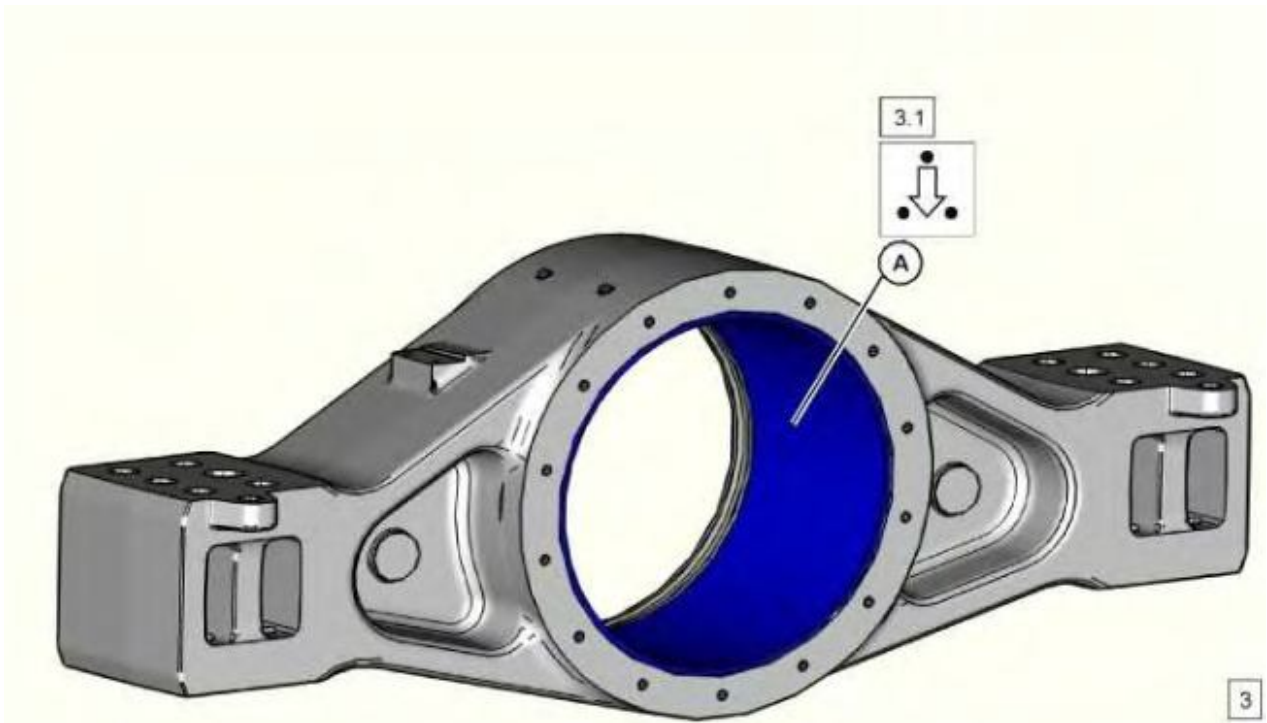

g06119558

Illustration 4

g06119569

End By:

- a. Install the trunnion support (oscillating axle, front).