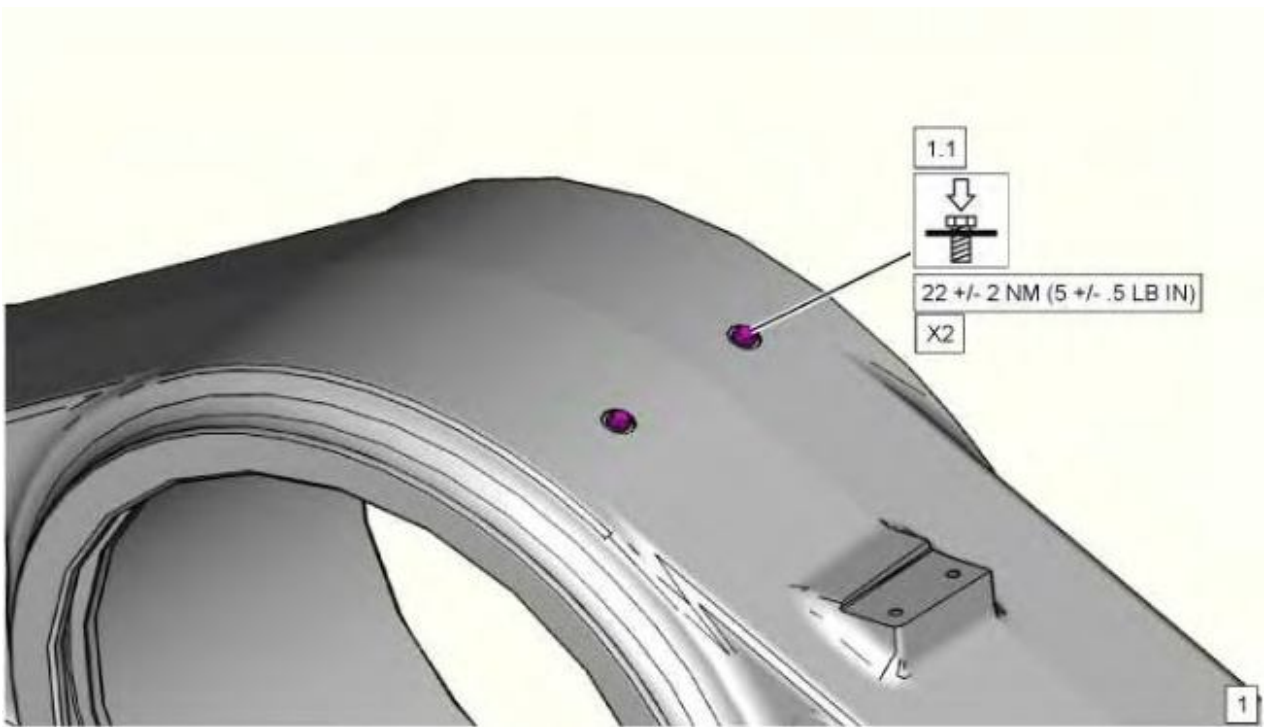

Illustration 1

g06119553