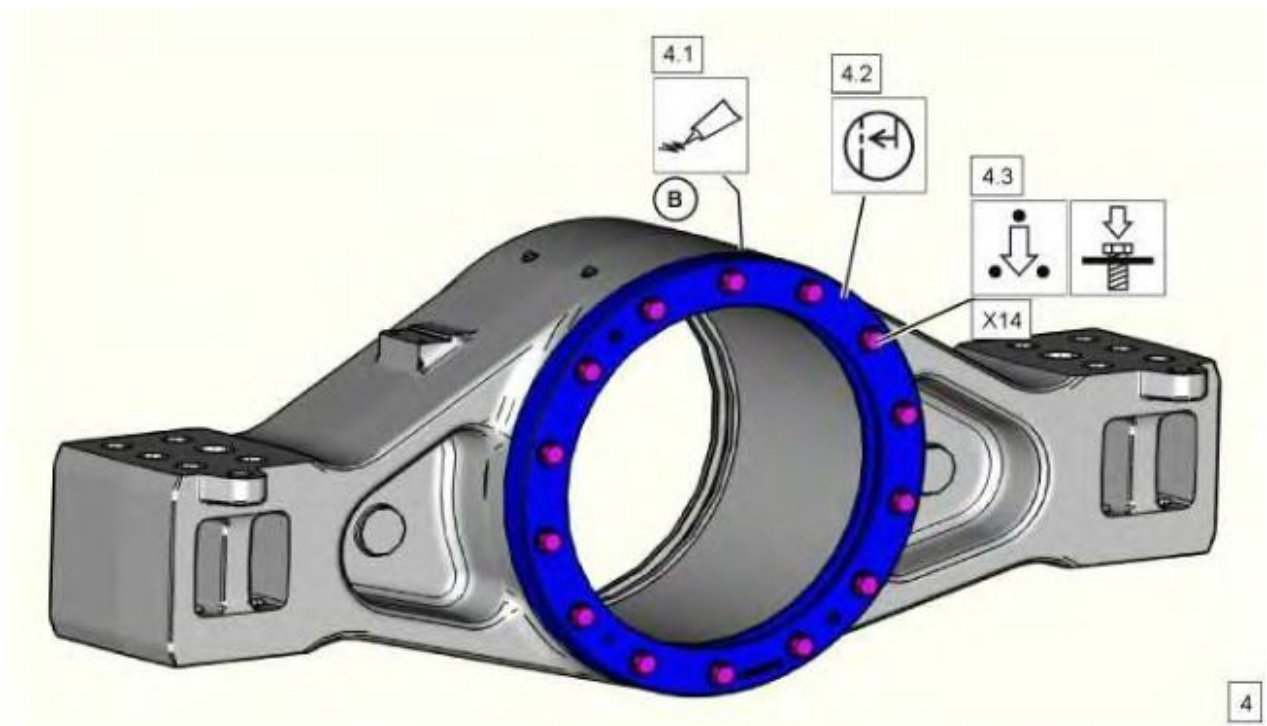

Illustration 3
Tooling (A) not shown

Illustration 4

g06119569

End By:

- a. Install the trunnion support (oscillating axle, front).