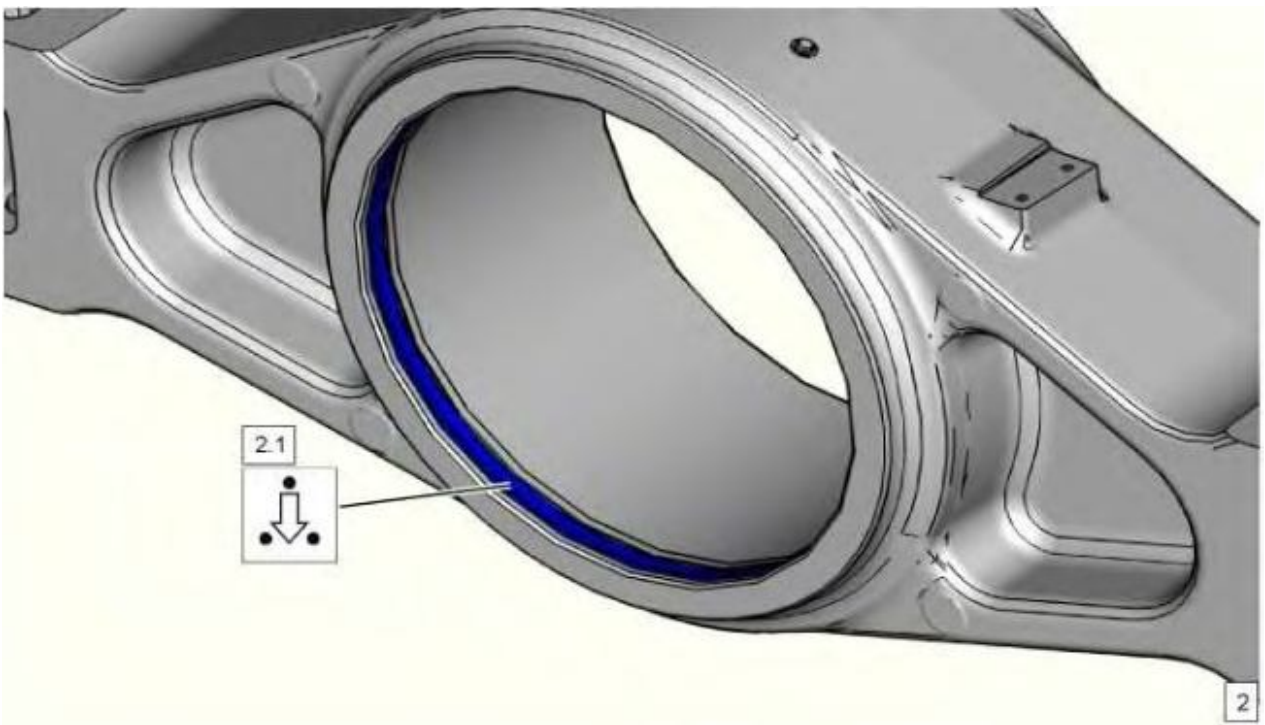

Illustration 2

g06119555