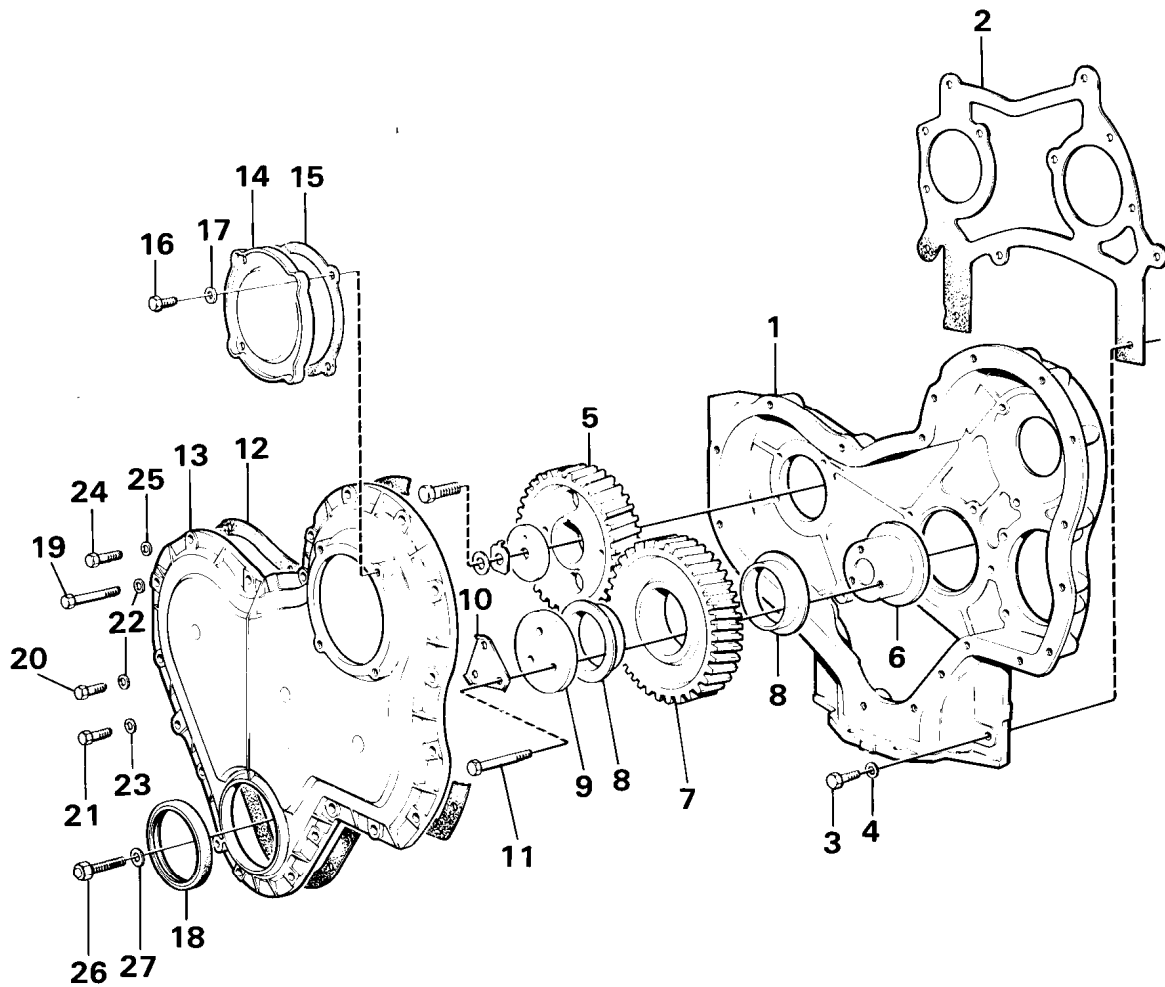

Date: 2014/1/21	Image id: 14381	Catalogue: 97214	Model: 4200
Brand: Volvo BM	Serial: 1-10000	Group/Section: 21/250	Title: Timing gears and timing gear casing

VOLVO BM
Parts Division
14381

Pos	Part	Q1	Q2	Q3	Q4	Q5	PS	Kit	Description	Option(s)	Remark
1	VOE484075	1					OP		Housing		
2	VOE11993147	1					OP		Gasket		(VOE6648899)
3	VOE955657	9							Hexagon screw		
4	VOE13941907	9							Washer		(VOE941907)