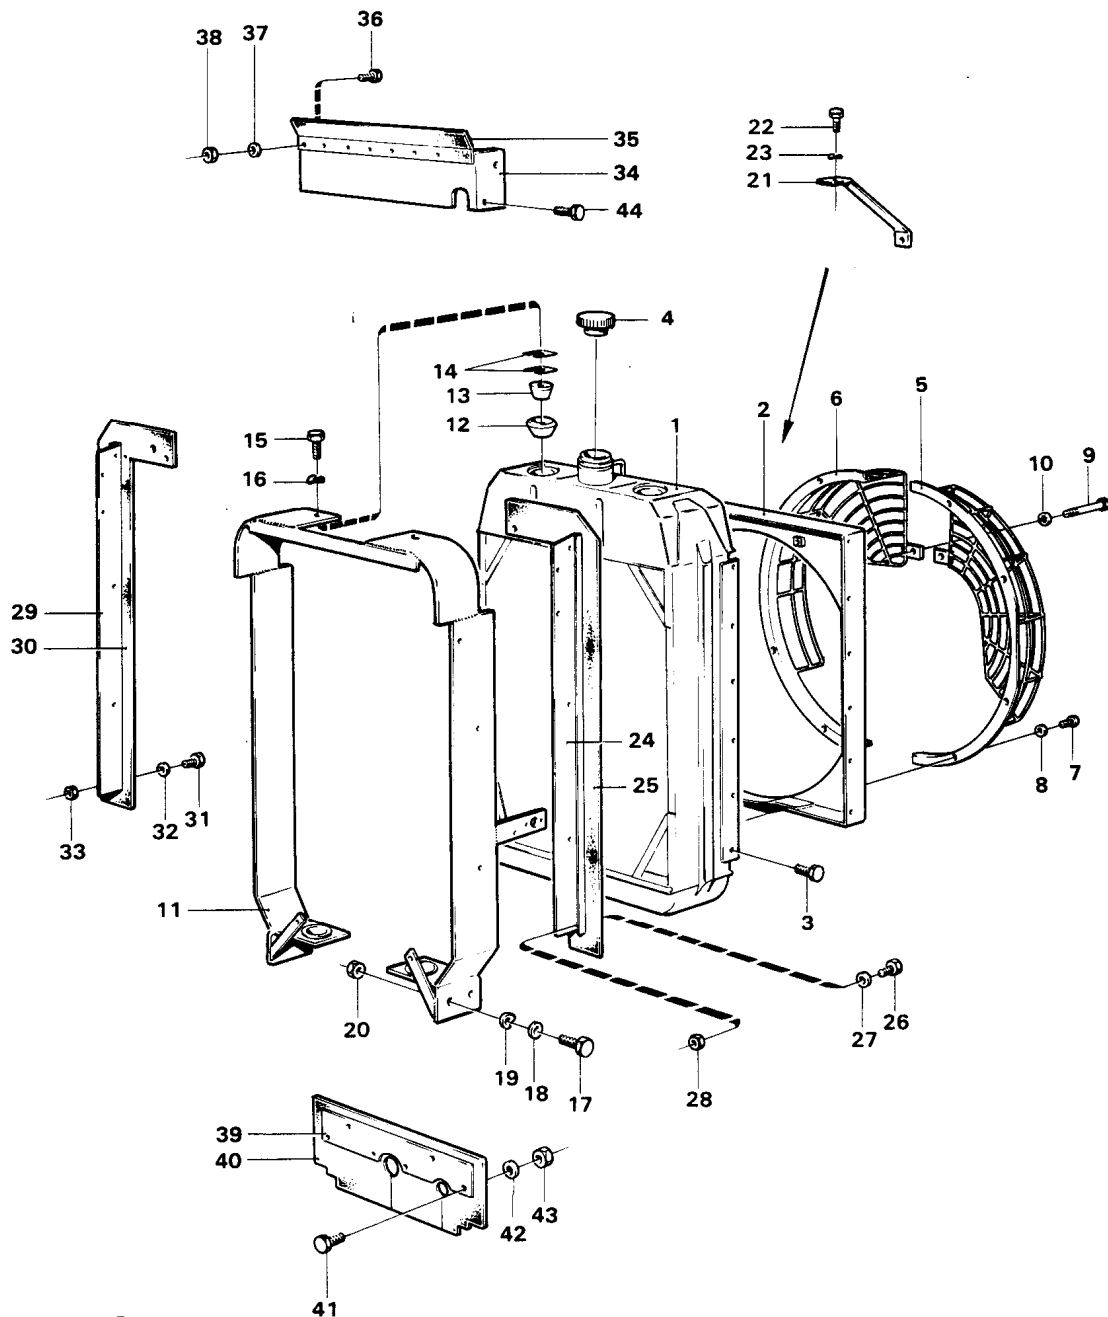

Date: 2014/1/21	Image id: 11762	Catalogue: 97250	Model: 616B
Brand: Volvo BM	Serial: 1-9999	Group/Section: 22/100	Title: Radiator with fitting parts

11762

Pos	Part	Q1	Q2	Q3	Q4	Q5	PS	Kit	Description	Option(s)	Remark
1	VOE4748882	1						OP	Fan shroud