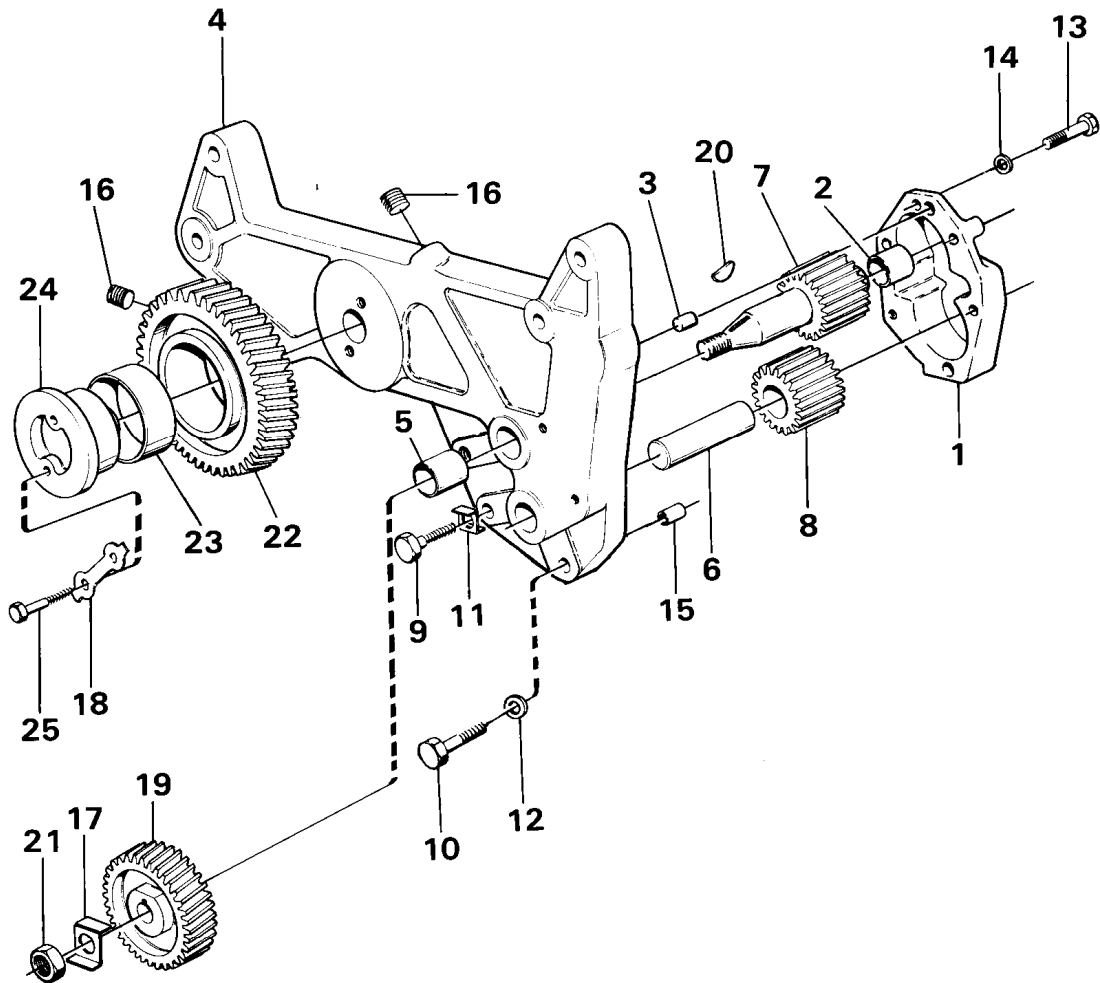

Date: 2014/1/21	Image id: 15723	Catalogue: 97250	Model: 616B
Brand: Volvo BM	Serial: 1-9999	Group/Section: 21/400	Title: Lubricating oil pump mo -53299

Pos	Part	Q1	Q2	Q3	Q4	Q5	PS	Kit	Description	Option(s)	Remark
	VOE4804211	1					SS		Oil pump		(VOE787314)