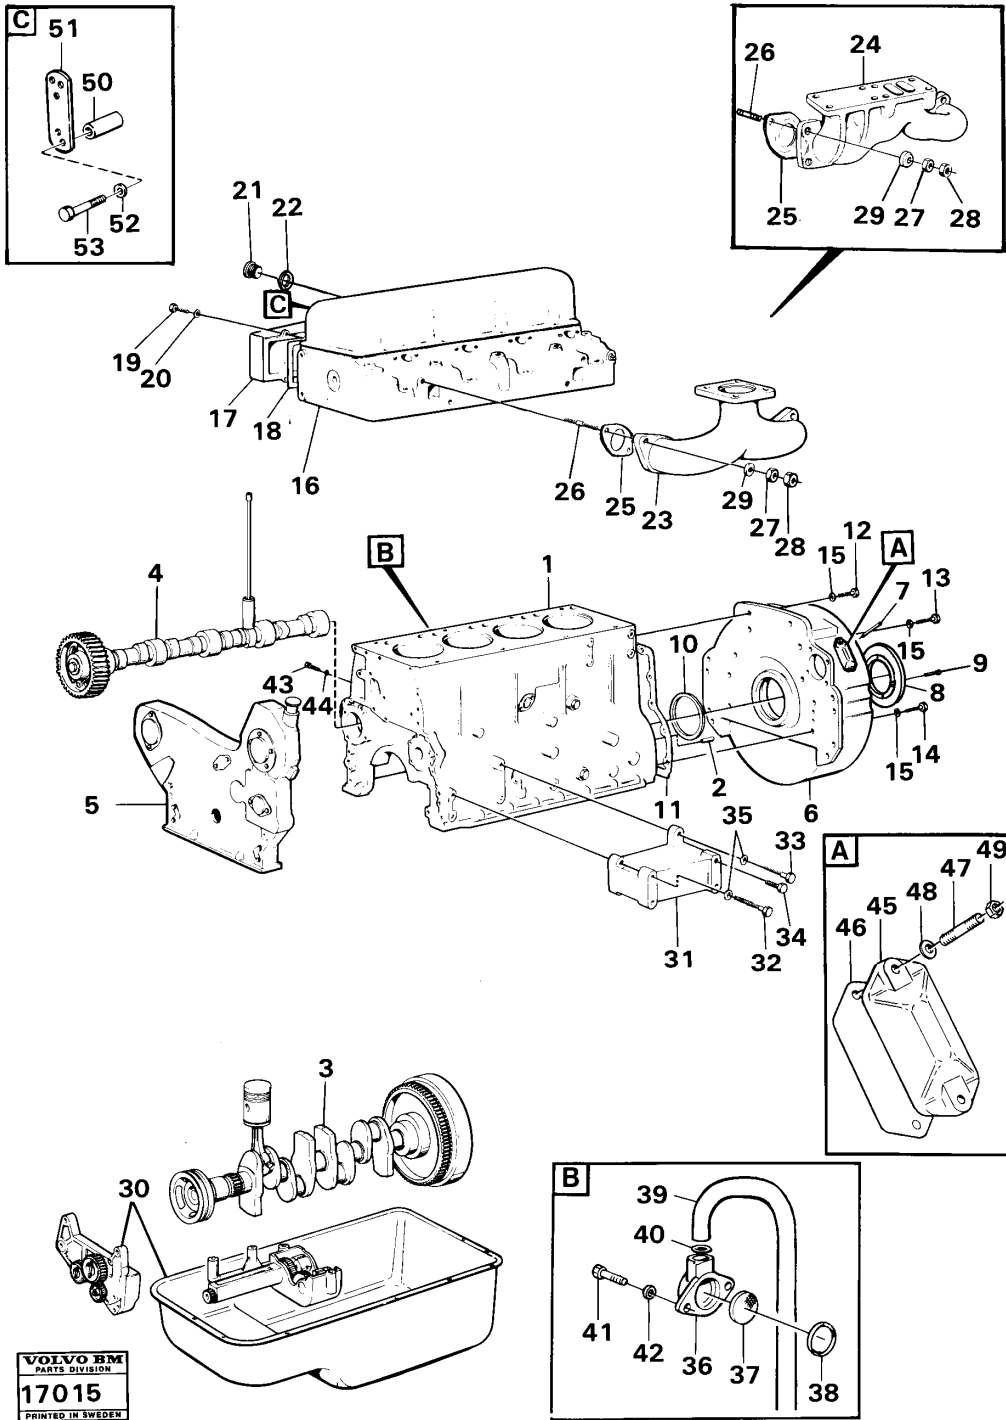

Date: 2014/1/21	Image id: 17015	Catalogue: 97250	Model: 616B
Brand: Volvo BM	Serial: 1-9999	Group/Section: 21/50	Title: Engine with fitting parts

Pos	Part	Q1	Q2	Q3	Q4	Q5	PS	Kit	Description	Option(s)	Remark
1		1							Cylinder block		See ref 21/100

2	VOE191171	2						Pin	(VOE7191171)
3		1						Crankshaft	See ref 21/150
4		1						Camshaft	See ref 21/200
5		1						Timing gear casing	See ref 21/250
6	VOE4804162	1					OP	Flywheel housing	
	VOE739393	1						•Tube	
7	VOE4804159	1					OP	•Setting indicator	
	VOE905654	2						•Drive screw	
8	VOE787326	1						Oil deflector ring	
9	VOE905654	4						Drive screw	
10	VOE477119	1						Crankshaft seal	(VOE821755)
11	VOE1161277	1						Sealant	(VOE787198)
12	VOE955578	2					SS	Hexagon screw	
13	VOE955580	6						Hexagon screw	
14	VOE955583	2						Hexagon screw	
15	VOE941911	10						Spring washer	
16		1						Cylinder head	See ref 21/300
17	VOE787951	1					OP	Inlet manifold	PROD NO 16204
	VOE4804109	1					OP	Inlet manifold	PROD NO 16303,16304
									PROD NO 16308, 16309,
	VOE479979	2						Plug	(VOE191026)
18	VOE11030035	1						Gasket	(VOE785445)
19	VOE940161	8						Hexagon screw	PROD NO 16204,16303
	VOE940161	6						Hexagon screw	PROD NO 16304
20	VOE13941907	8						Washer	(VOE941907)PROD NO 16204,16303
	VOE13941907	6						Washer	(VOE941907)PROD NO 16304
21	VOE7192114	1						Plug	
22	VOE957185	1						Gasket	
23	VOE4804308	1						Exhaust pipe	PROD NO 16204
24	VOE4804240	1					OP	Exhaust pipe	PROD NO 16303,16304
									PROD NO 16308, 16309
25	VOE4804249	4						Gasket	
26	VOE953492	8						Stud	
27	VOE942299	8						Flange nut	
28	VOE955835	8						Hexagon nut	
29	VOE422217	8						Spacer sleeve	
30								Lubricating system	See ref 21/350
31	VOE751991	1					OP	Engine anchorage	V
	VOE751992	1					OP	Engine anchorage	H
32	VOE926004	2					OP	Screw	
33	VOE955563	2						Hexagon screw	
34	VOE955561	4						Hexagon screw	
35	VOE940280	10						Spring washer	
36	VOE787013	1					OP	Anchorage	