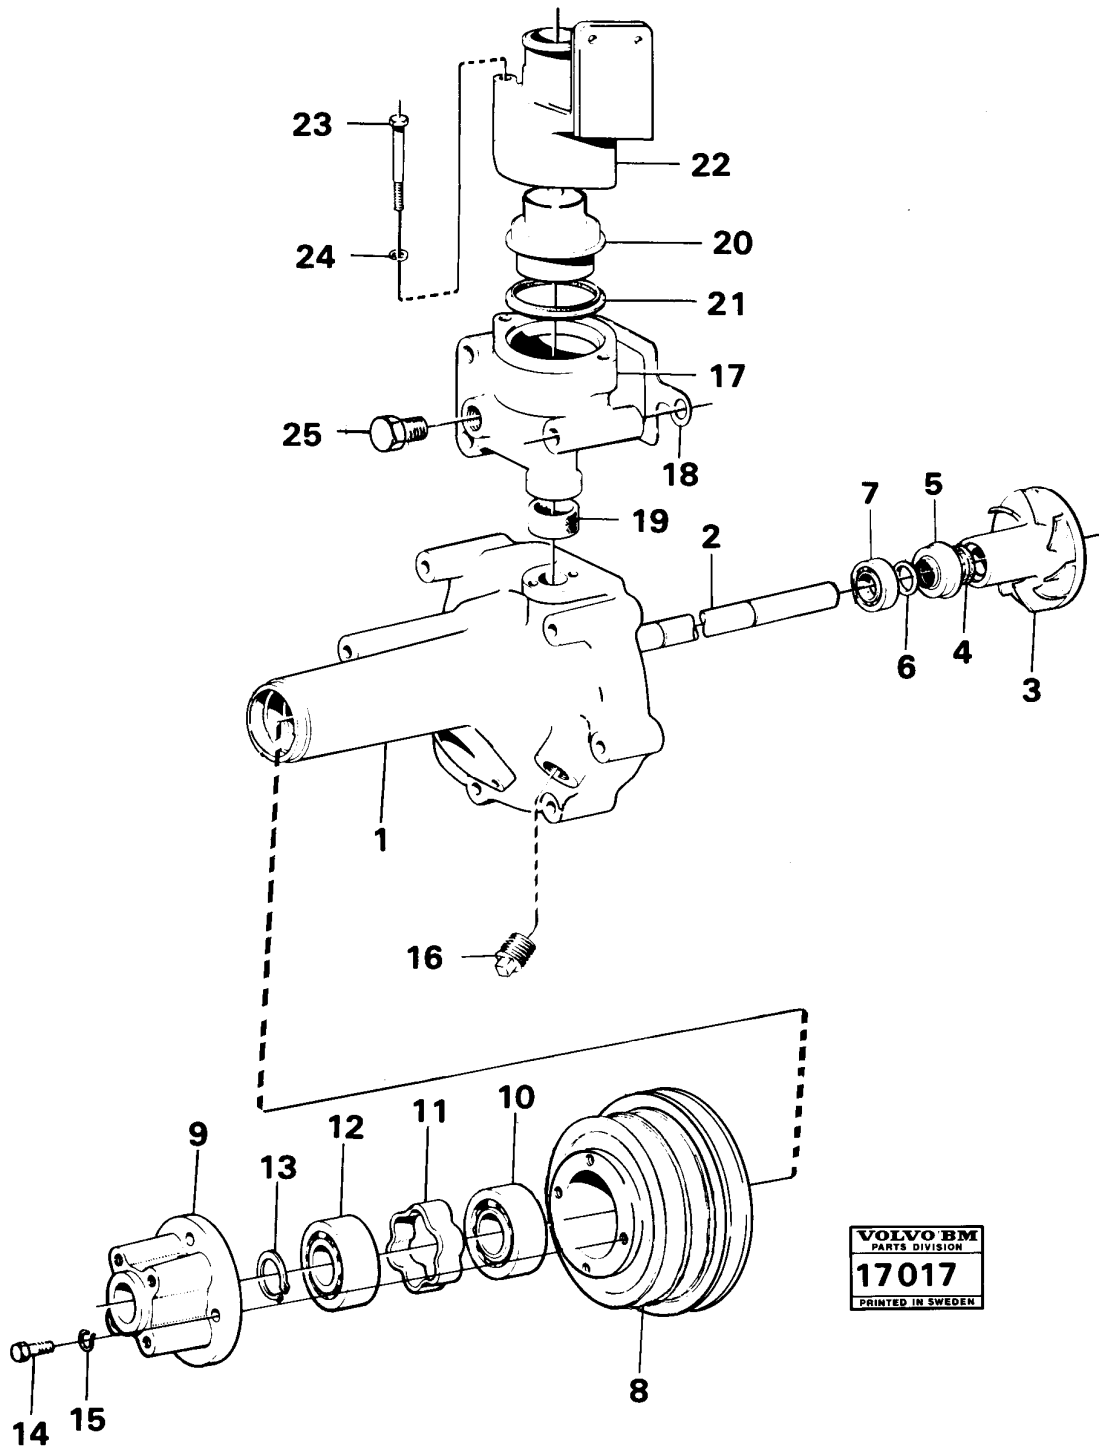

Date: 2014/1/21	Image id: 17017	Catalogue: 97250	Model: 616B
Brand: Volvo BM	Serial: 1-9999	Group/Section: 22/175	Title: Water pump and thermostat housing

Pos	Part	Q1	Q2	Q3	Q4	Q5	PS	Kit	Description	Option(s)	Remark
	VOE4804424	1							Water pump