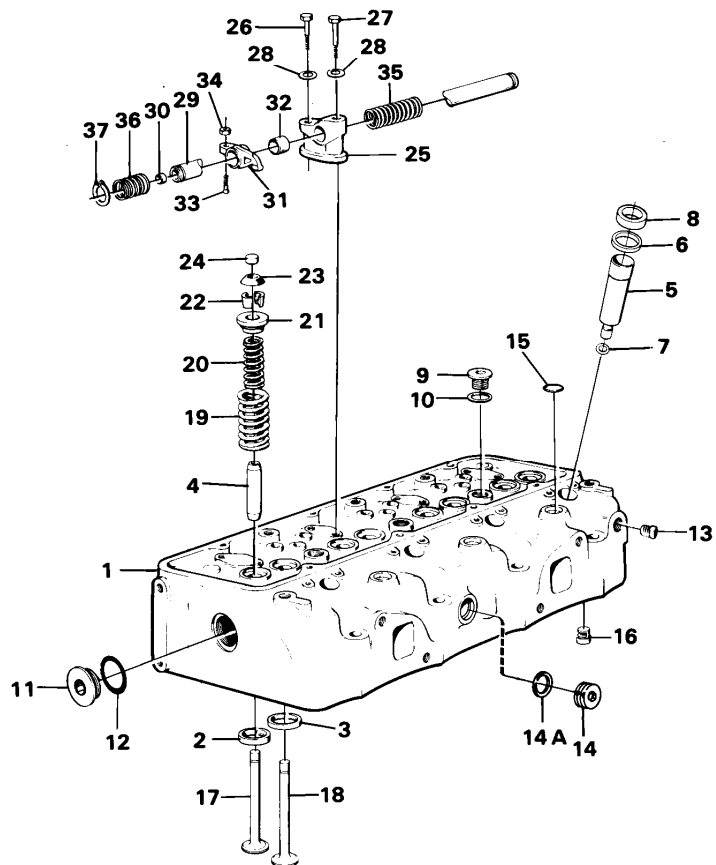

Date: 2014/1/21	Image id: 17006	Catalogue: 97250	Model: 616B
Brand: Volvo BM	Serial: 1-9999	Group/Section: 21/300	Title: Cylinder head

Pos	Part	Q1	Q2	Q3	Q4	Q5	PS	Kit	Description	Option(s)	Remark
	VOE4804467	1					SS		Cylinder head		MO -59799