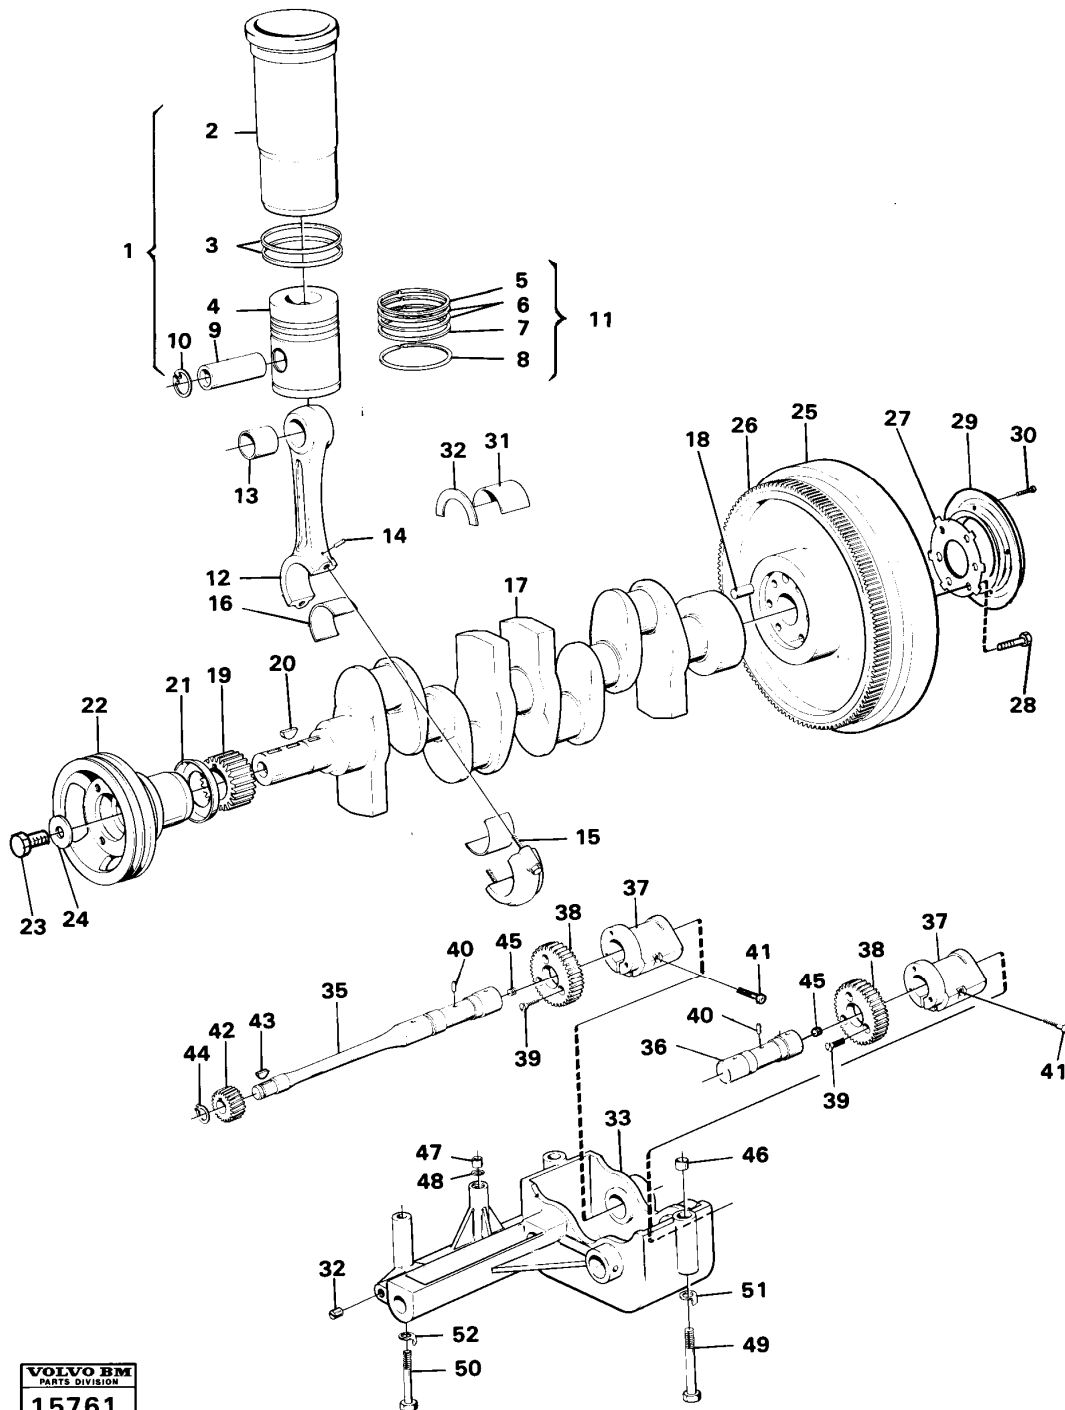

Date: 2014/1/21	Image id: 15761	Catalogue: 97250	Model: 616B
Brand: Volvo BM	Serial: 1-9999	Group/Section: 21/150	Title: Crankshaft and related parts

VOLVO BM
PARTS DIVISION
15761
PRINTED IN SWEDEN

Pos	Part	Q1	Q2	Q3	Q4	Q5	PS	Kit	Description	Option(s)	Remark
1	VOE6630596	4					SS		Cylinder liner kit		PROD NO 16303,16304