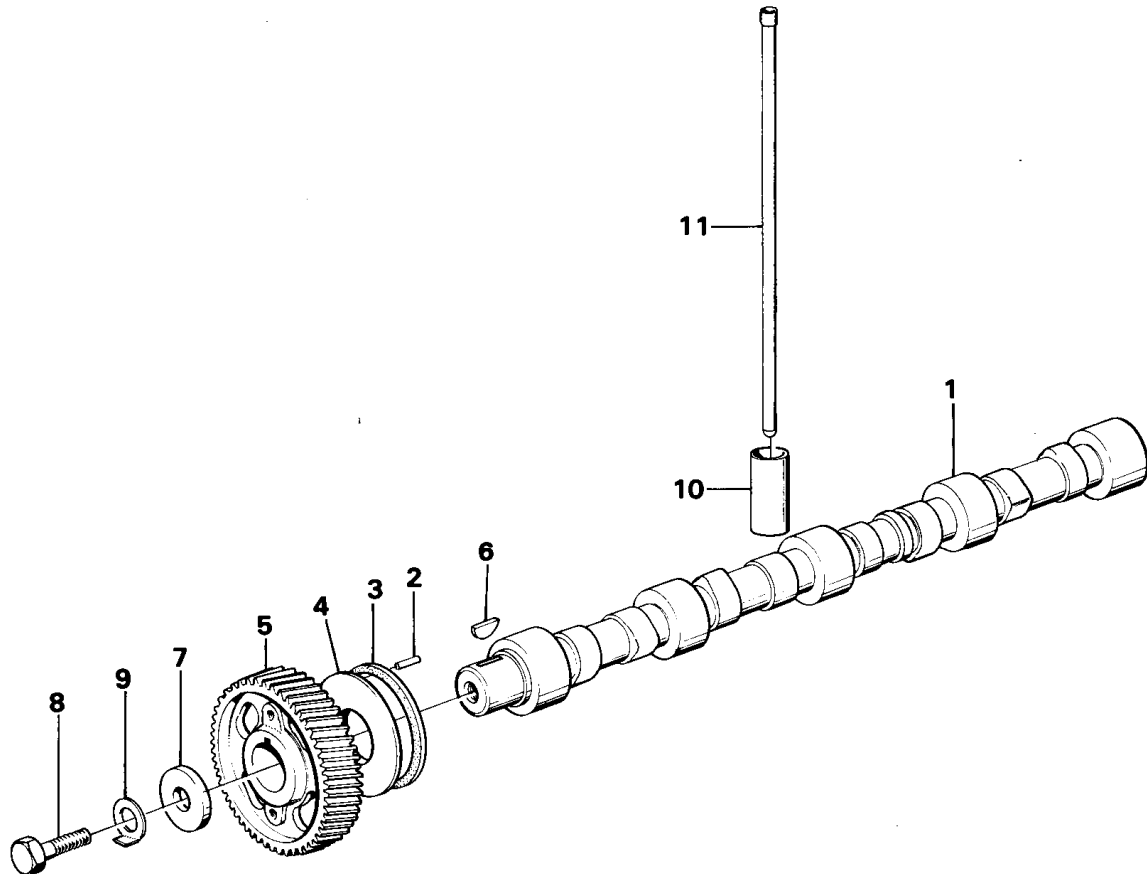

Date: 2014/1/21	Image id: 13488	Catalogue: 97250	Model: 616B
Brand: Volvo BM	Serial: 1-9999	Group/Section: 21/200	Title: Camshaft

Pos	Part	Q1	Q2	Q3	Q4	Q5	PS	Kit	Description	Option(s)	Remark
1	VOE4804452	1							Camshaft		
2	VOE907172	1					OP		Grooved pin		
3	VOE785591	1						K	Sealing ring		
4	VOE11030043	1							Thrust washer		(VOE785660)
5	VOE785789	1							Camshaft gear		
6	VOE910122	1							Woodruff key		
7	VOE785584	1							Washer		
8	VOE955581	1							Hexagon screw		
9	VOE785589	1							Lock washer