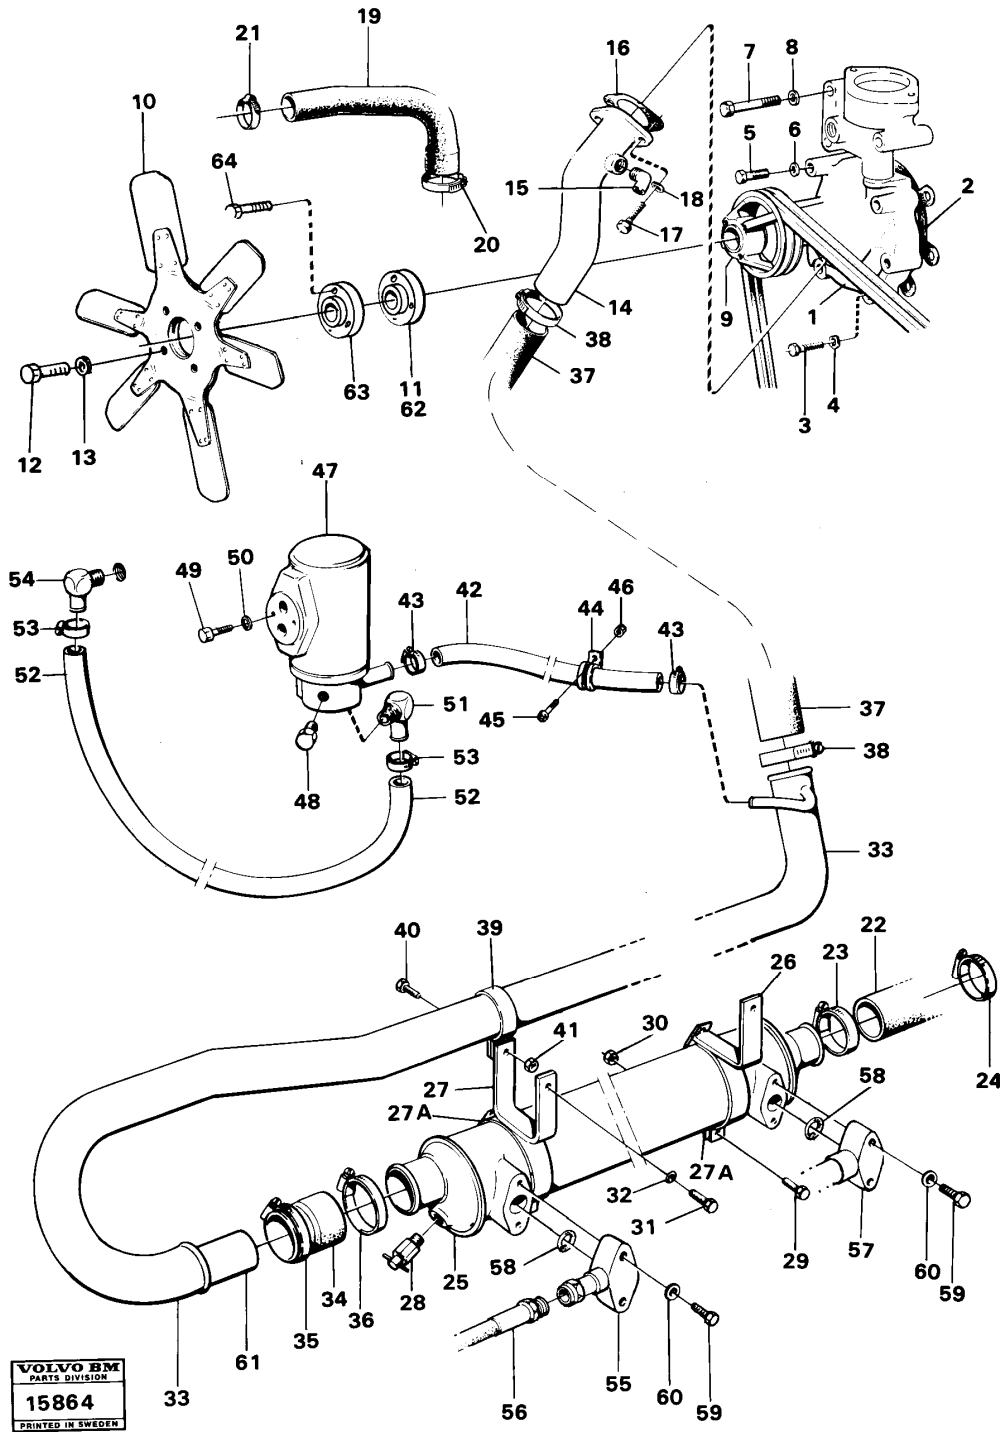

Date: 2014/1/21	Image id: 15864	Catalogue: 97250	Model: 616B
Brand: Volvo BM	Serial: 1-9999	Group/Section: 22/50	Title: Cooling system

Pos	Part	Q1	Q2	Q3	Q4	Q5	PS	Kit	Description	Option(s)	Remark
1		1							Water pump		See ref 22/175