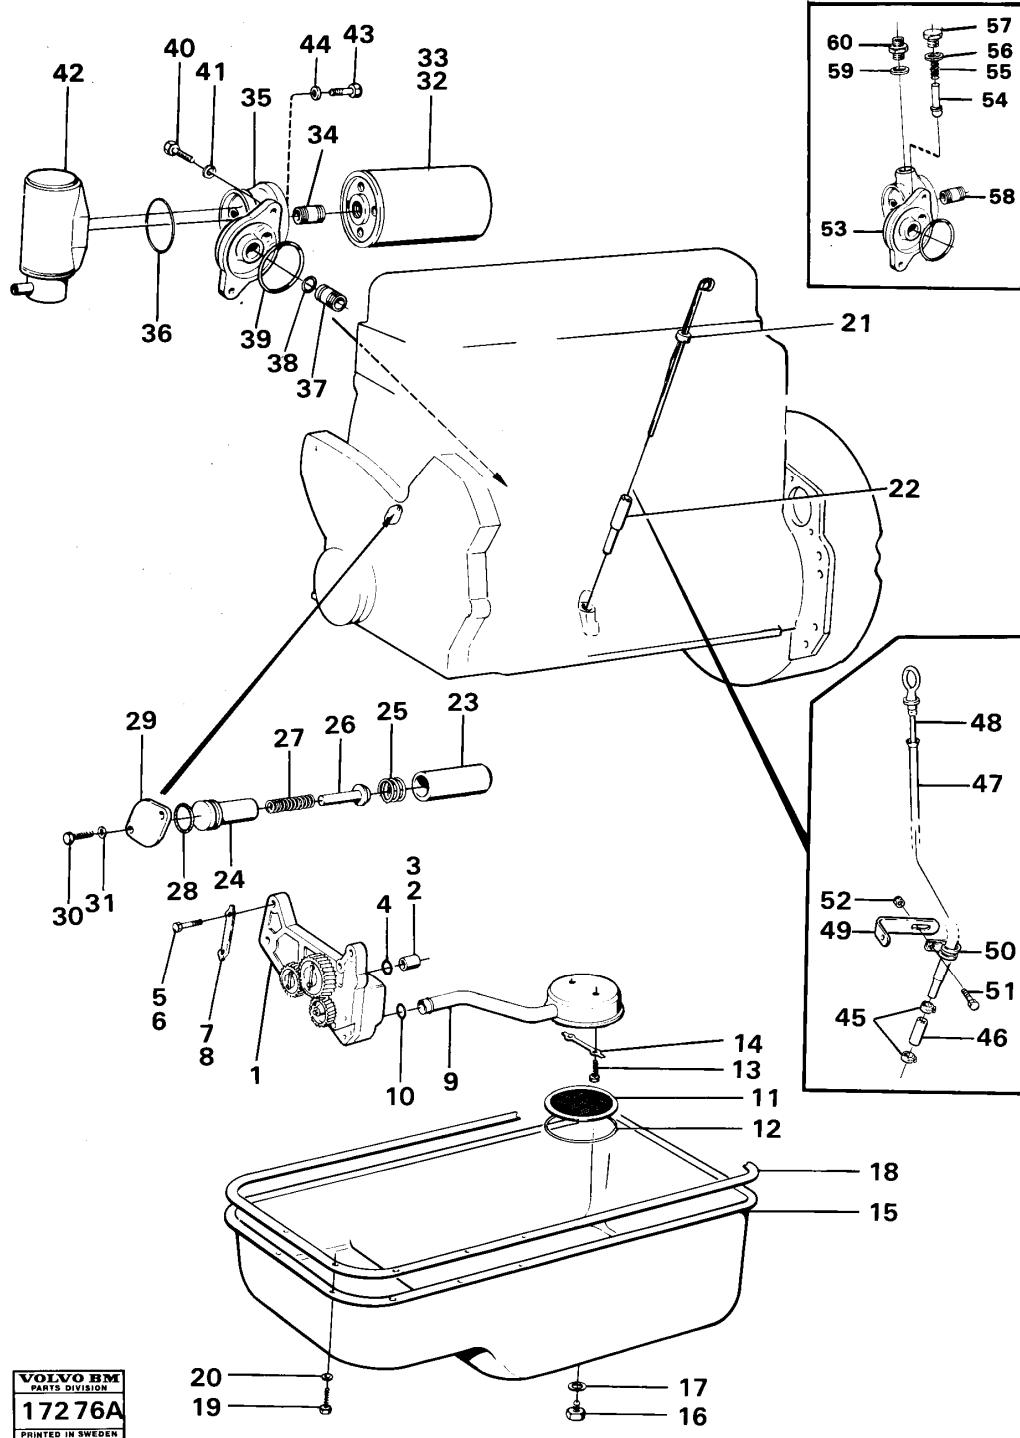

Date: 2014/1/21	Image id: 17276A	Catalogue: 97250	Model: 616B
Brand: Volvo BM	Serial: 1-9999	Group/Section: 21/350	Title: Lubricating oil system

Pos	Part	Q1	Q2	Q3	Q4	Q5	PS	Kit	Description	Option(s)	Remark
1	VOE4804211	1					SS		Oil pump		MO - 53299