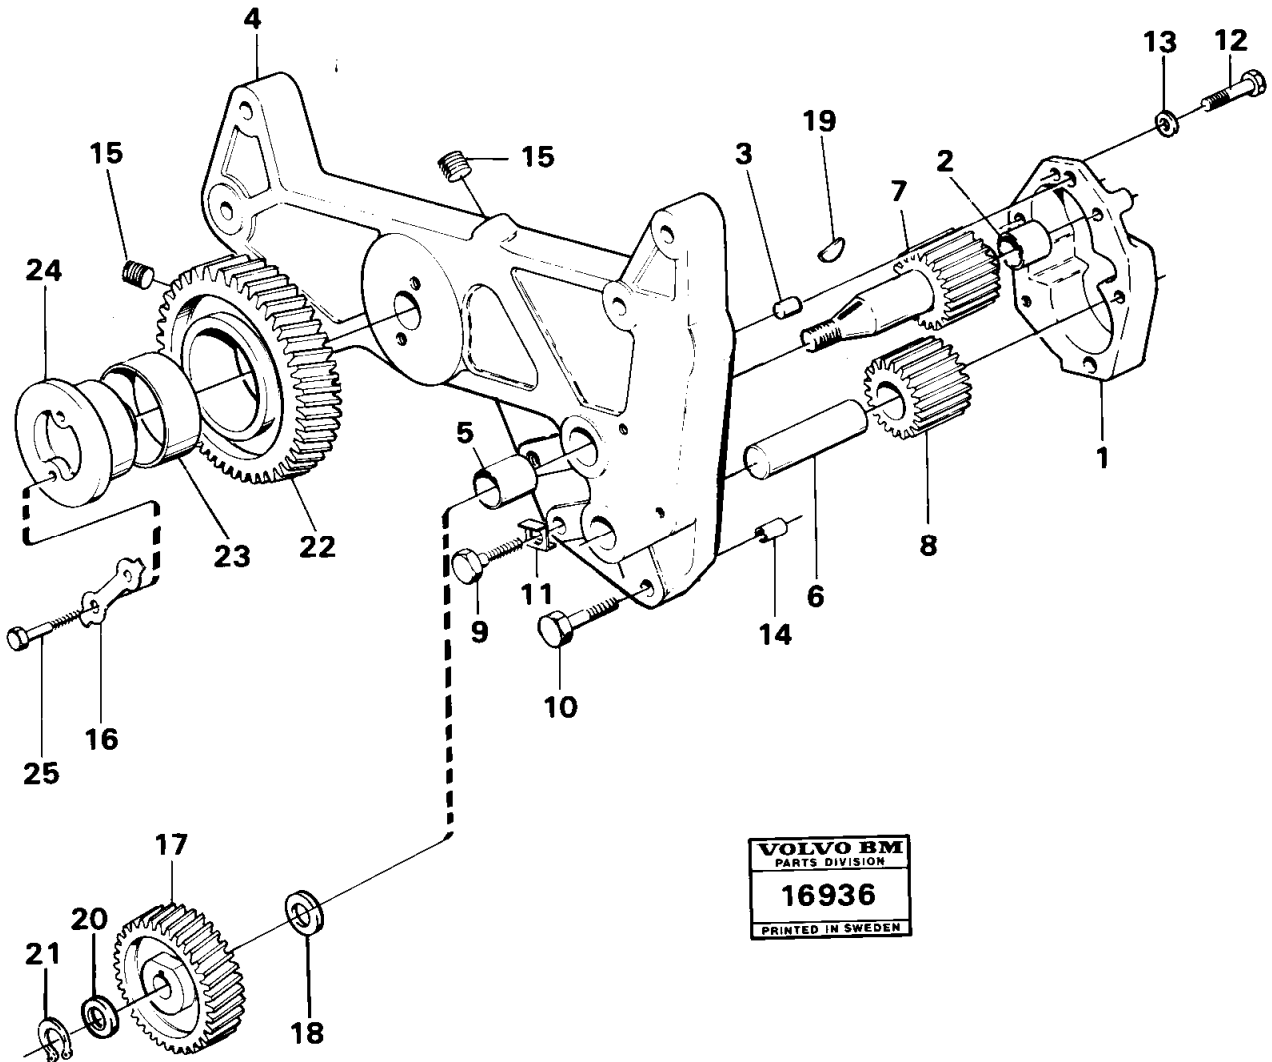

Date: 2014/1/21	Image id: 16936	Catalogue: 97250	Model: 616B
Brand: Volvo BM	Serial: 1-9999	Group/Section: 21/450	Title: Lubricating oil pump mo 53300-

Pos	Part	Q1	Q2	Q3	Q4	Q5	PS	Kit	Description	Option(s)	Remark
	VOE4804522	1					SS		Oil Pump		
1	VOE4804196	1							•Oil pump housing		
2	VOE470234	2							••Bushing		(VOE940359)
3	VOE918145	1							•Pin		
4	VOE787598	1							•Bracket		
5	VOE470234	2							••Bushing		(VOE940359)
6	VOE4804199	1					SS		•Axle shaft		
7	VOE4804200	1					SS		•Shaft		
		1					NS		••Shaft		
8		1					NS		••Gear