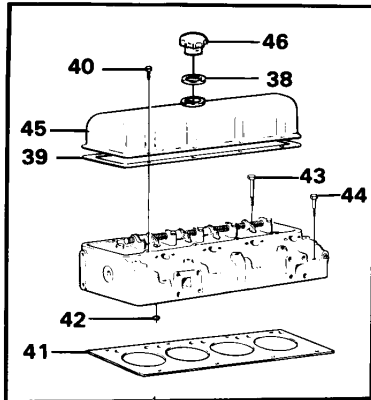

Date: 2014/1/21	Image id: 17006	Catalogue: 97250	Model: 616B
Brand: Volvo BM	Serial: 1-9999	Group/Section: 21/300	Title: Cylinder head

Pos	Part	Q1	Q2	Q3	Q4	Q5	PS	Kit	Description	Option(s)	Remark
	VOE4804467	1					SS		Cylinder head		MO -59799