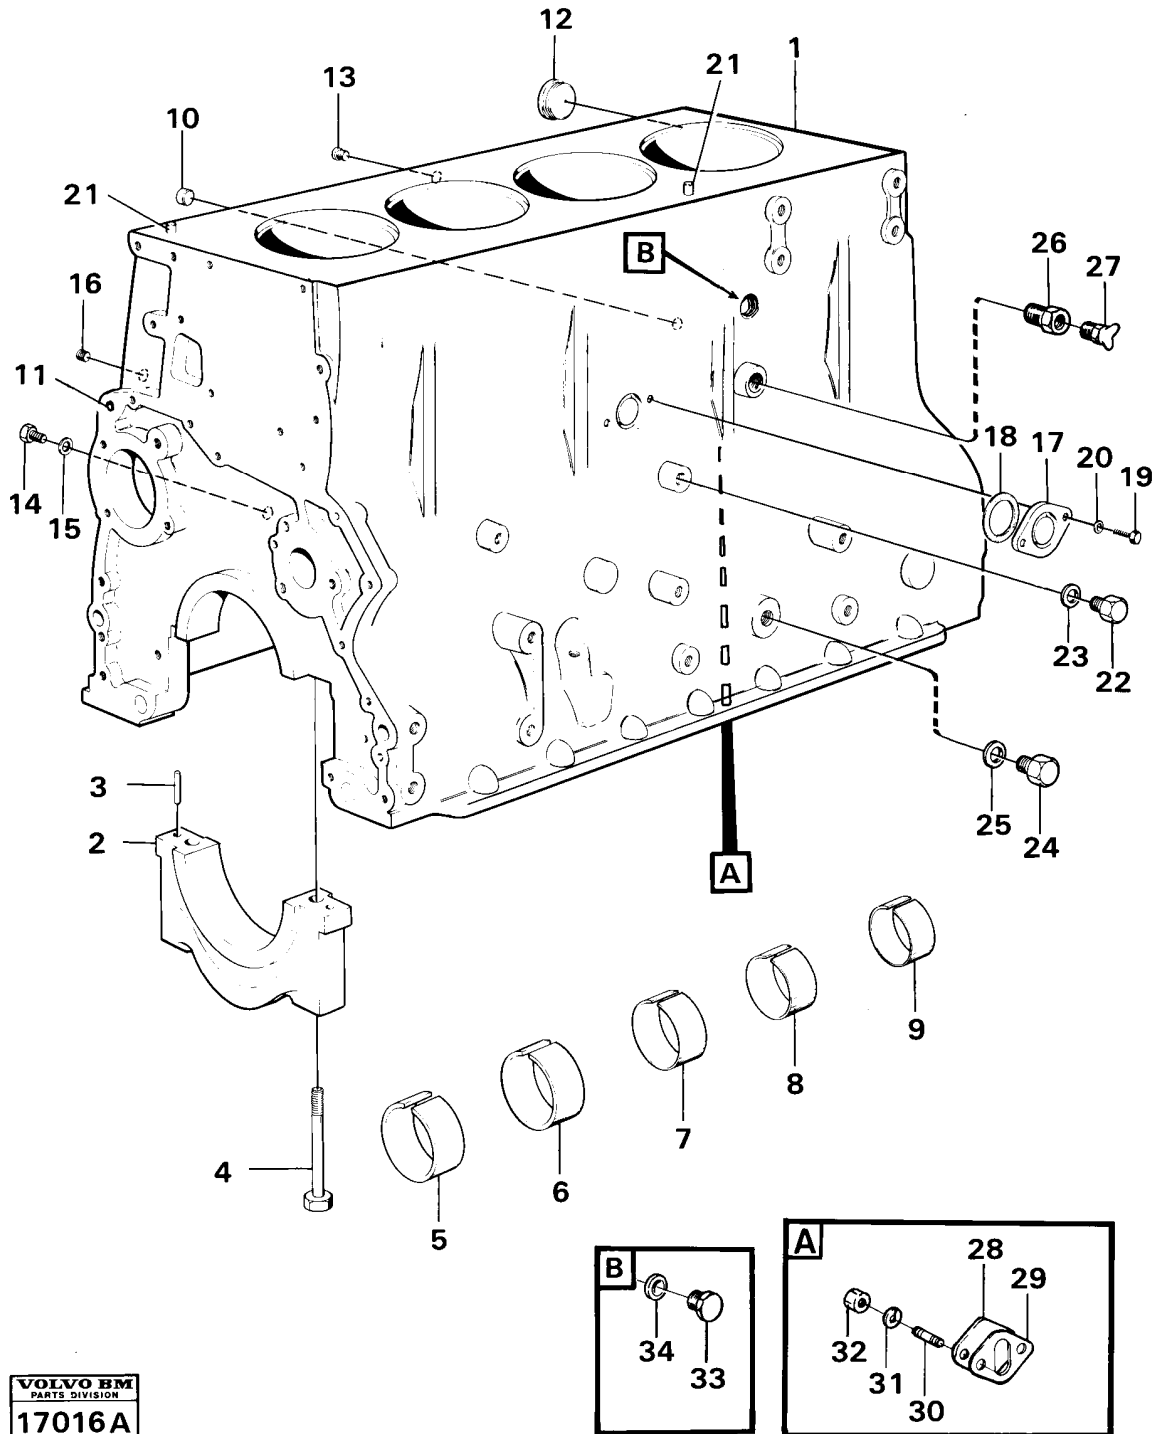

Date: 2014/1/21	Image id: 17016A	Catalogue: 97250	Model: 616B
Brand: Volvo BM	Serial: 1-9999	Group/Section: 21/100	Title: Cylinder block

VOLVO BM
PARTS DIVISION
17016A
PRINTED IN SWEDEN

Pos	Part	Q1	Q2	Q3	Q4	Q5	PS	Kit	Description	Option(s)	Remark
1	VOE787438	1					SS		Cylinder Block		MO-59799