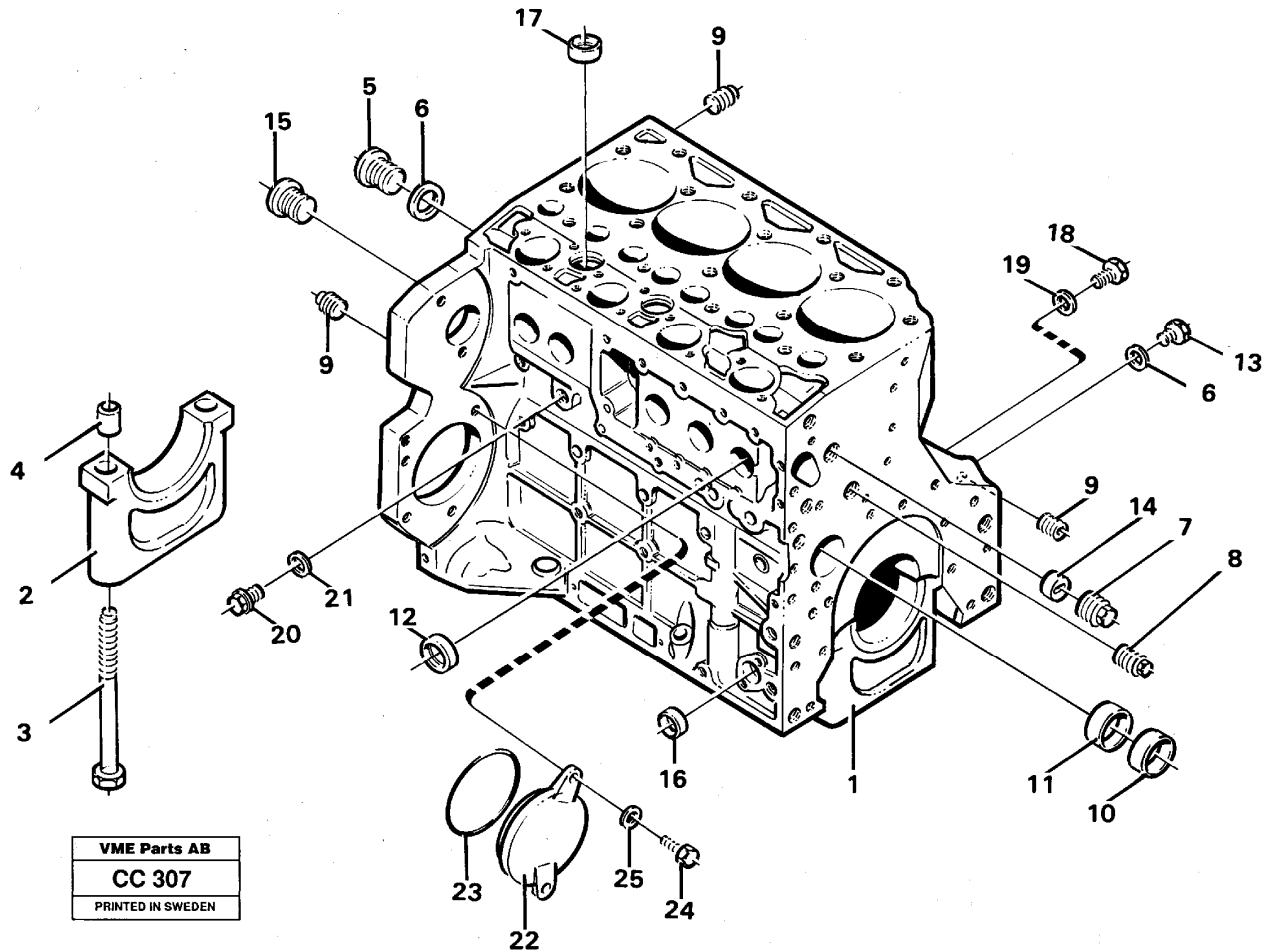

Date: 2014/1/23	Image id: CC307	Catalogue: 97768	Model: EL70C
Brand: Volvo BM	Serial: 4001-5000	Group/Section: 212/100	Title: Cylinder block

Section option	Kit	Option description
VOE11033865		Low emission engine TD48GAE

Q1-Q5	Option	Option description
Q1 11033865	VOE11033865	Low emission engine TD48GAE

Pos	Part	Q1	Q2	Q3	Q4	Q5	PS	Kit	Description	Option(s)	Remark
1	VOE11700276	1					OP		Cylinder block		
2		5					NS		•Bearing carrier		
3	VOE11700277	10					OP		•Bolt		
4	VOE11700278	10							•Bushing		
5	VOE11700279	1							•Plug		
6	VOE11700280	2					SS	K	•Sealing ring		
7	VOE11700281	1					OP		•Plug		
8	VOE11700282	1					OP		•Plug