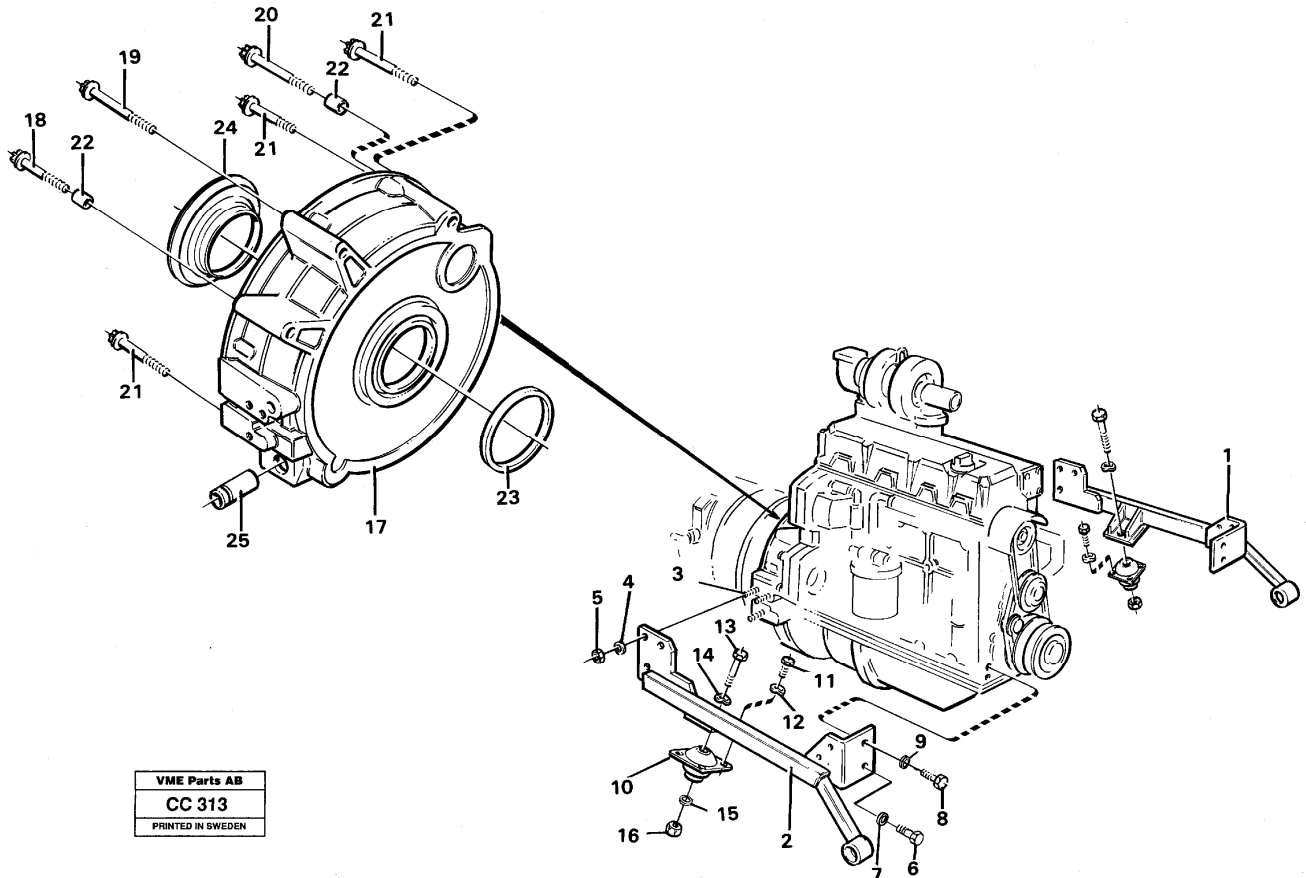

Date: 2014/1/23	Image id: CC313	Catalogue: 97768	Model: EL70C
Brand: Volvo BM	Serial: 4001-5000	Group/Section: 218/100	Title: Engine support and flywheel housing

Section option	Kit	Option description
VOE11033865		Low emission engine TD48GAE

Q1-Q5	Option	Option description	
Q1 STD			
Q2 11033865	VOE11033865	Low emission engine TD48GAE	

Pos	Part	Q1	Q2	Q3	Q4	Q5	PS	Kit	Description	Option(s)	Remark
1	VOE11099123	1					OP		Bracket		LH
2	VOE11099124	1					OP		Bracket		RH
3	VOE953098	6							Stud		
4	VOE13955897	6							Washer		
5	VOE13971084	6							Lock nut		
6	VOE955364	2							Hexagon screw		
7	VOE13955900	2							Washer		
8	VOE13970970	2							Hexagon screw		
9	VOE13955897	2							Washer