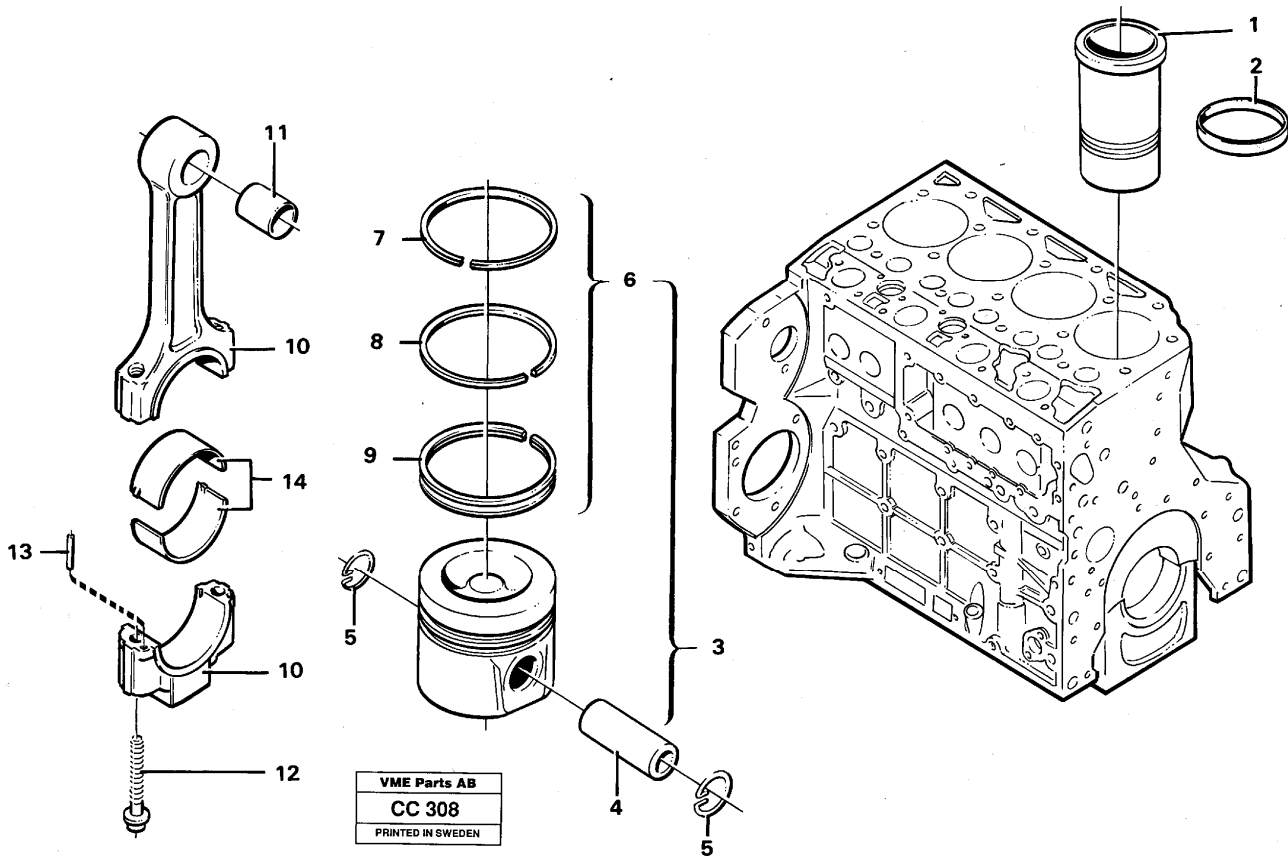

Date: 2014/1/23	Image id: CC308	Catalogue: 97768	Model: EL70C
Brand: Volvo BM	Serial: 4001-5000	Group/Section: 213/100	Title: Cylinder liner, piston and connecting rod

Section option	Kit	Option description
VOE11033865		Low emission engine TD48GAE

Q1-Q5	Option	Option description
Q1 11033865	VOE11033865	Low emission engine TD48GAE

Pos	Part	Q1	Q2	Q3	Q4	Q5	PS	Kit	Description	Option(s)	Remark
1	VOE11700290	4					SS		Cylinder liner		
2	VOE11700291	8						K	Sealing ring		
3	VOE11715845	4					OP		Piston kit		(VOE11700328)
4	VOE20405577	4							•Gudgeon pin		(VOE11700329)
5	VOE11700330	8					OP		•Retaining ring		
6	VOE20405571	4							•Piston ring set		(VOE11700331)
7	VOE11700664	4					NS		••Compression ring		
8	VOE11700665	4					NS		••Compression ring		
9	VOE11700666	4					NS		••Oil scraper ring		
10	VOE20585982	4							Connecting Rod		(VOE11700324)