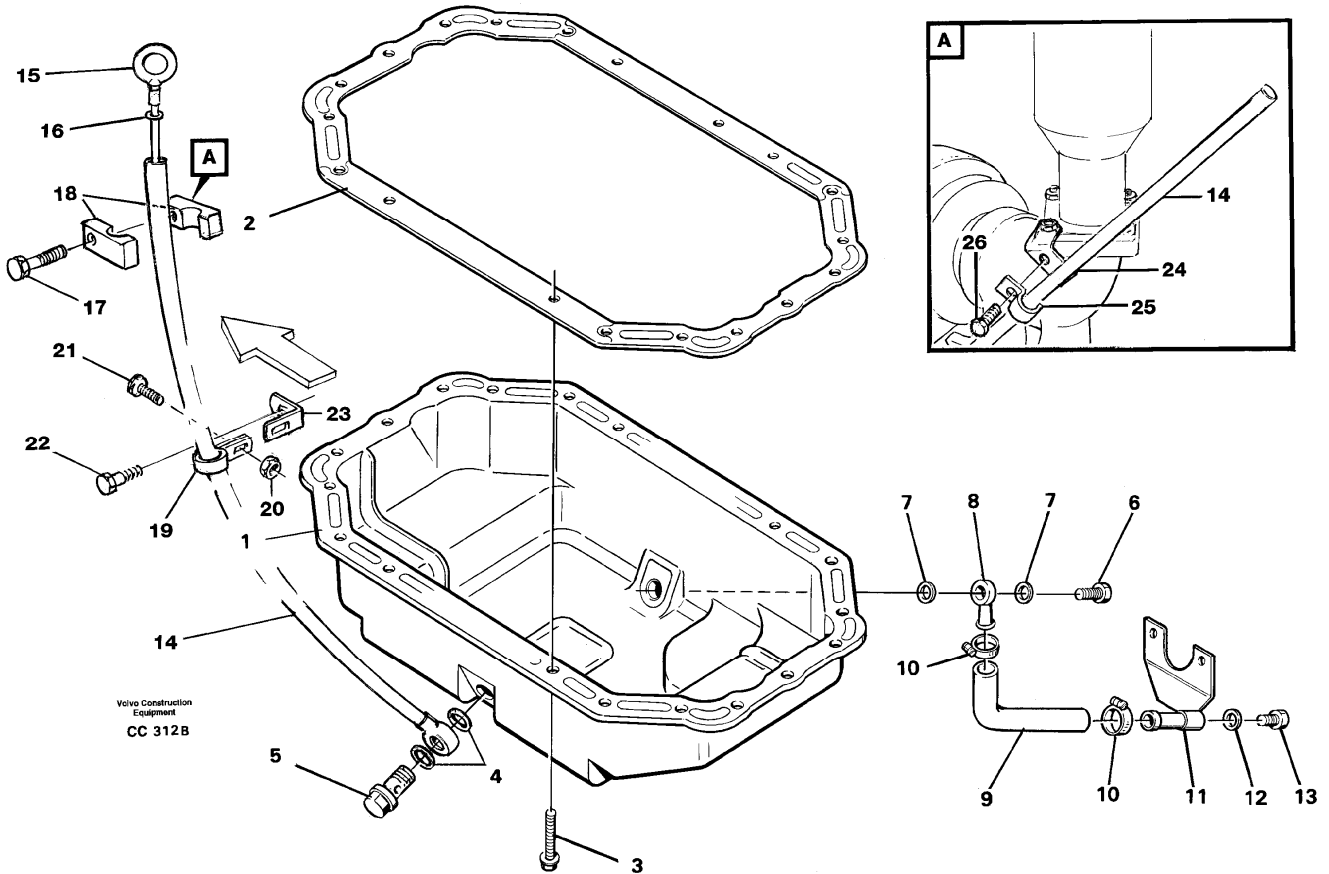

Date: 2014/1/23	Image id: CC312B	Catalogue: 97768	Model: EL70C
Brand: Volvo BM	Serial: 4001-5000	Group/Section: 217/100	Title: Oil sump

Section option	Kit	Option description
VOE11033865		Low emission engine TD48GAE

Q1-Q5	Option	Option description
Q1 11033865	VOE11033865	Low emission engine TD48GAE
Q2 STD		

Pos	Part	Q1	Q2	Q3	Q4	Q5	PS	Kit	Description	Option(s)	Remark
1	VOE11700301	1							Oil pan		
	VOE20476106	2					SS		•Plug		(VOE11700302)
	VOE20542740	2							•Sealing ring		(VOE11700303)
2	VOE20405843	1						K	Gasket		(VOE11700305)
3	VOE20460023	26					SS		Screw		(VOE11700304)
4	VOE20542740	2						K	Sealing ring		(VOE11700303)
5	VOE11701099	1							Hollow screw		
6	VOE190714		1						Hollow screw		
7	VOE13947624		2						Plane gasket