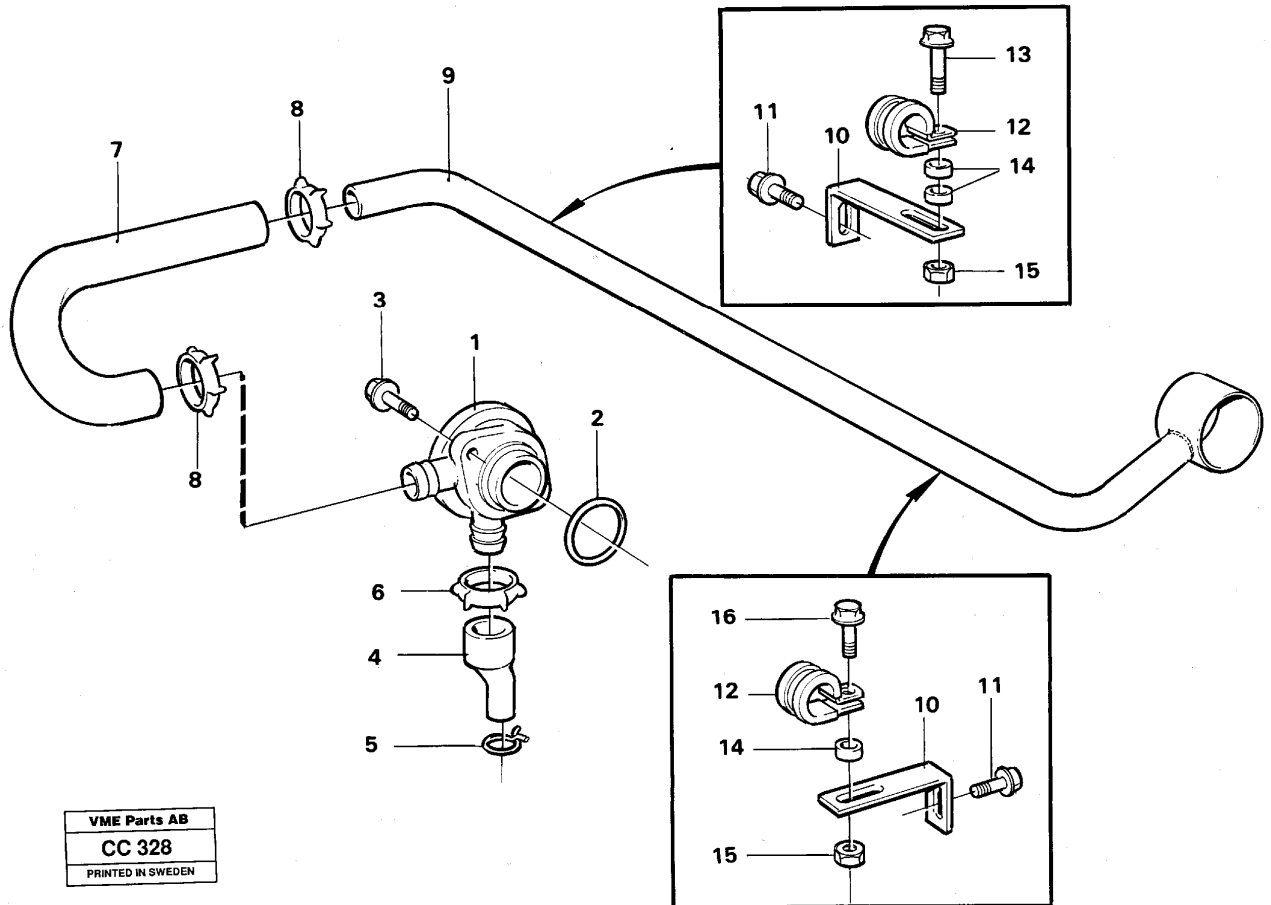

Date: 2014/1/23	Image id: CC328	Catalogue: 97768	Model: EL70C
Brand: Volvo BM	Serial: 4001-5000	Group/Section: 212/200	Title: Crankcase ventilation

VME Parts AB
CC 328
PRINTED IN SWEDEN

Section option	Kit	Option description
VOE11033865		Low emission engine TD48GAE

Q1-Q5	Option	Option description	
Q1 11033865	VOE11033865	Low emission engine TD48GAE	

Pos	Part	Q1	Q2	Q3	Q4	Q5	PS	Kit	Description	Option(s)	Remark
1	VOE11700259	1					OP		Pressure regulator		
2	VOE11700260	1						K	O-ring		
3	VOE20451011	2					SS		Bolt		(VOE11700261)
4	VOE11700262	1					SS		Rubber hose		
5	VOE11700263	1					OP		Hose clamp		
6	VOE13943472	1							Hose clamp		(VOE11700264)
7	VOE20405629	1							Hose		(VOE11700297)
8	VOE13943472	3							Hose clamp		(VOE11700264)
9	VOE11700296	1					OP		Pipe