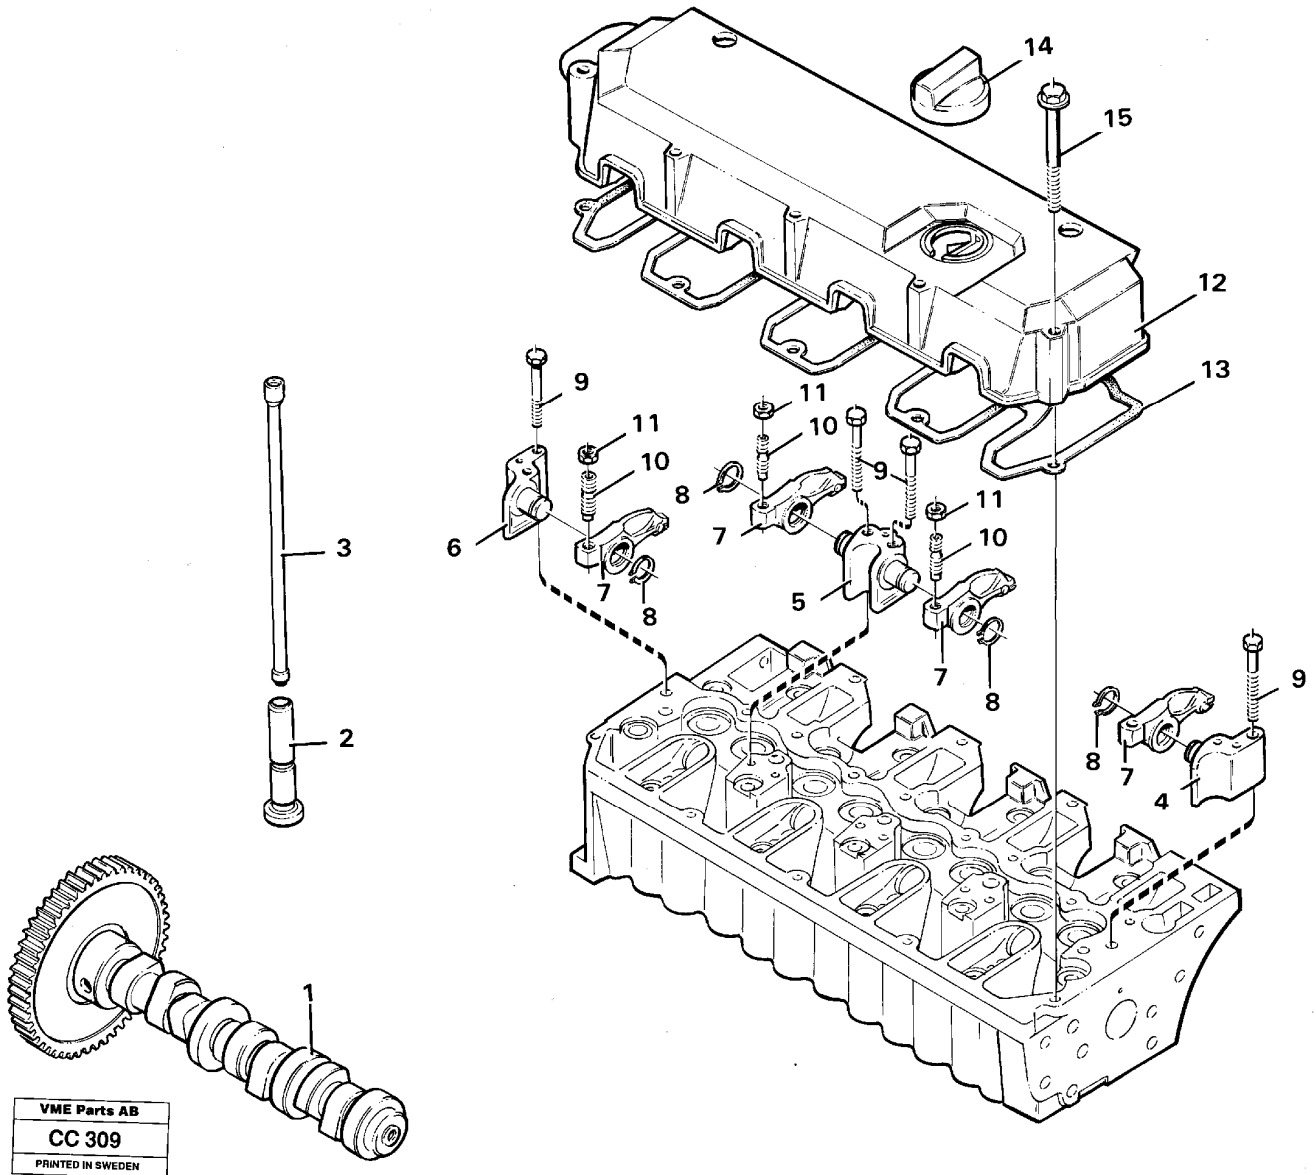

Date: 2014/1/23	Image id: CC309	Catalogue: 97768	Model: EL70C
Brand: Volvo BM	Serial: 4001-5000	Group/Section: 215/100	Title: Valve mechanism

VME Parts AB
CC 309
PRINTED IN SWEDEN

Section option	Kit	Option description
VOE11033865		Low emission engine TD48GAE

Q1-Q5	Option	Option description
Q1 11033865	VOE11033865	Low emission engine TD48GAE

Pos	Part	Q1	Q2	Q3	Q4	Q5	PS	Kit	Description	Option(s)	Remark
1	VOE20412338	1							Camshaft		(VOE11700364)
2	VOE11700366	8							Tappet		BUY POS 3 AS WELL