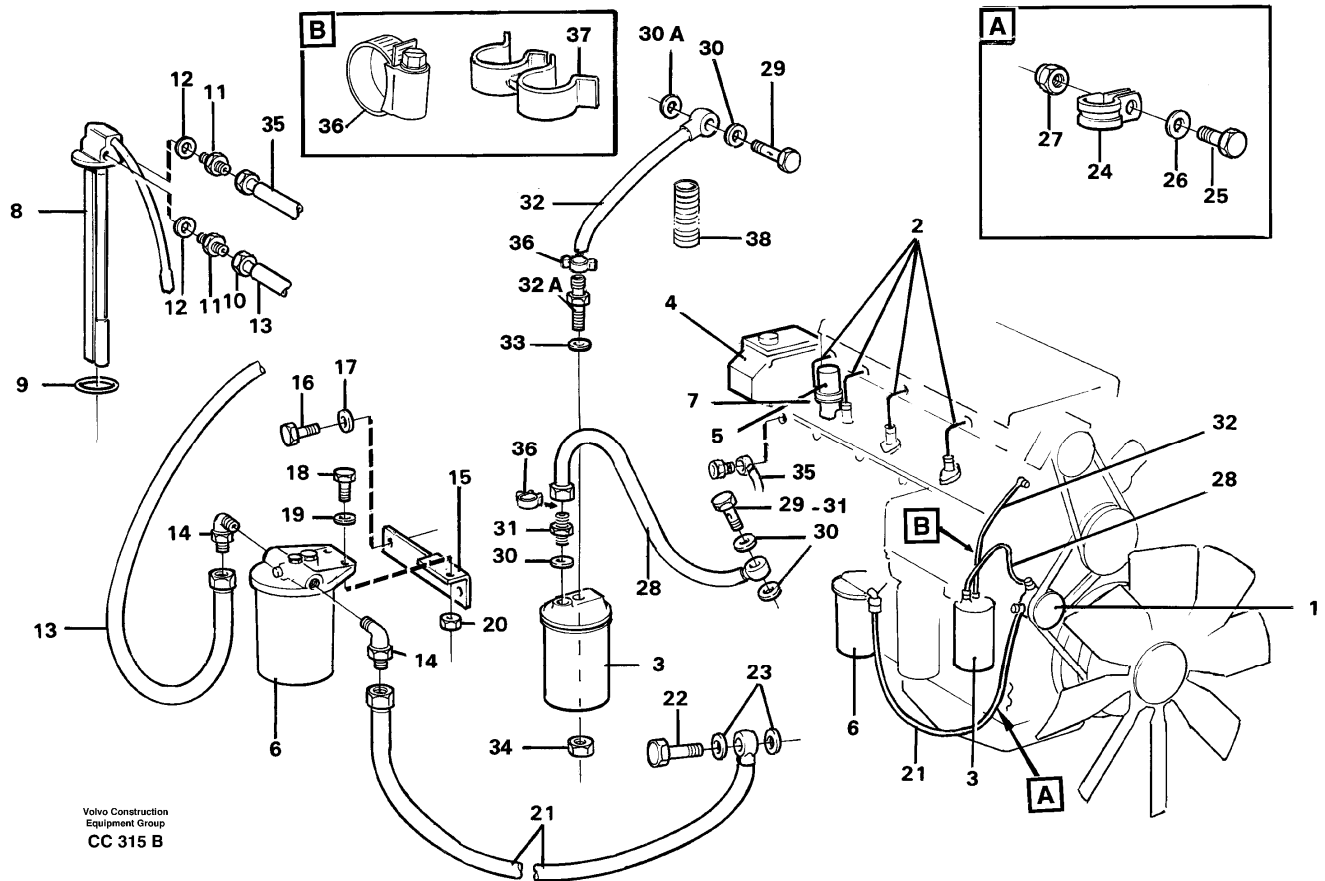

Date: 2014/1/23	Image id: CC315B	Catalogue: 97768	Model: EL70C
Brand: Volvo BM	Serial: 4001-5000	Group/Section: 230/100	Title: Fuel system

Section option	Kit	Option description
VOE11033865		Low emission engine TD48GAE

Q1-Q5	Option	Option description	
Q1 11033865	VOE11033865	Low emission engine TD48GAE	
Q2 STD			

Pos	Part	Q1	Q2	Q3	Q4	Q5	PS	Kit	Description	Option(s)	Remark
1		1							Fuel pump		See ref 233/100
2		1							Pipe, injector		See ref 237/100
3	VOE11706667	1							Fuel filter		(VOE11700463)
4		1							Regulator		See ref 236/200
5		1							Stop solenoid		See ref 273/100
6		1							Water separator		See ref 233/200
7		1							Control rod		See ref 236/300
8	VOE11039526		1				SS		Fuel level sensor		
9	VOE8151926		1						O-ring