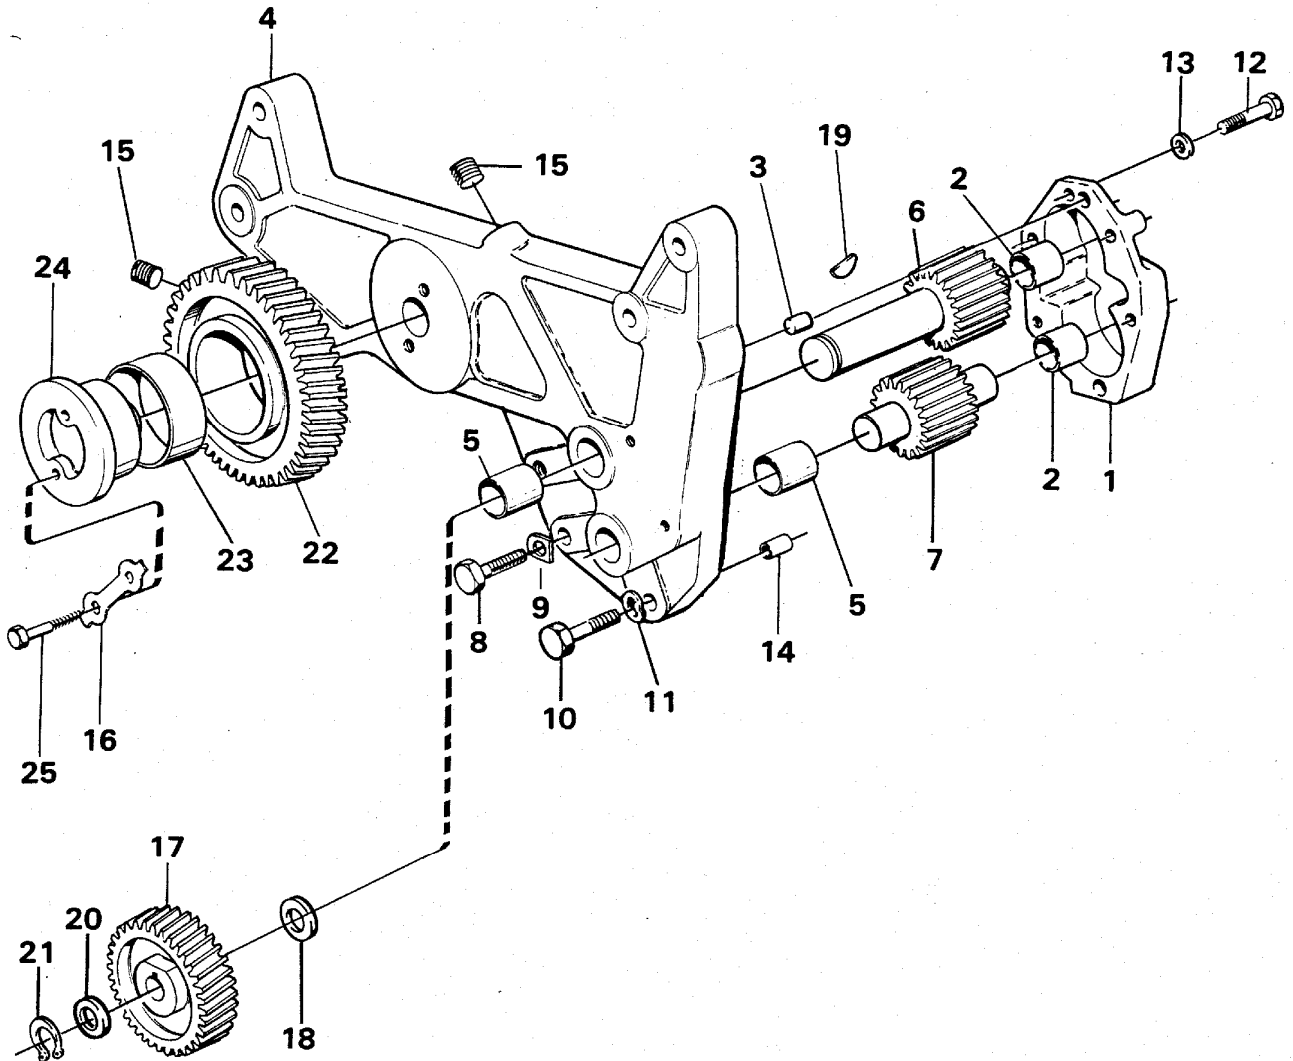

VOLVO

Construction Equipment

Date: 2014/1/26	Image id: 16936B	Catalogue: 97591	Model: L70
Brand: Volvo BM	Serial: 6301-7400, 60001-60500	Group/Section: 22/100	Title: Oil pump

VME Parts Sweden AB
16936 B
PRINTED IN SWEDEN

Q1-Q5	Option	Option description	
Q1 4804203			
Q2 11030050			

Pos	Part	Q1	Q2	Q3	Q4	Q5	PS	Kit	Description	Option(s)	Remark
	VOE4804203	1					SS		Lubricating pump oil		ENG - 71874