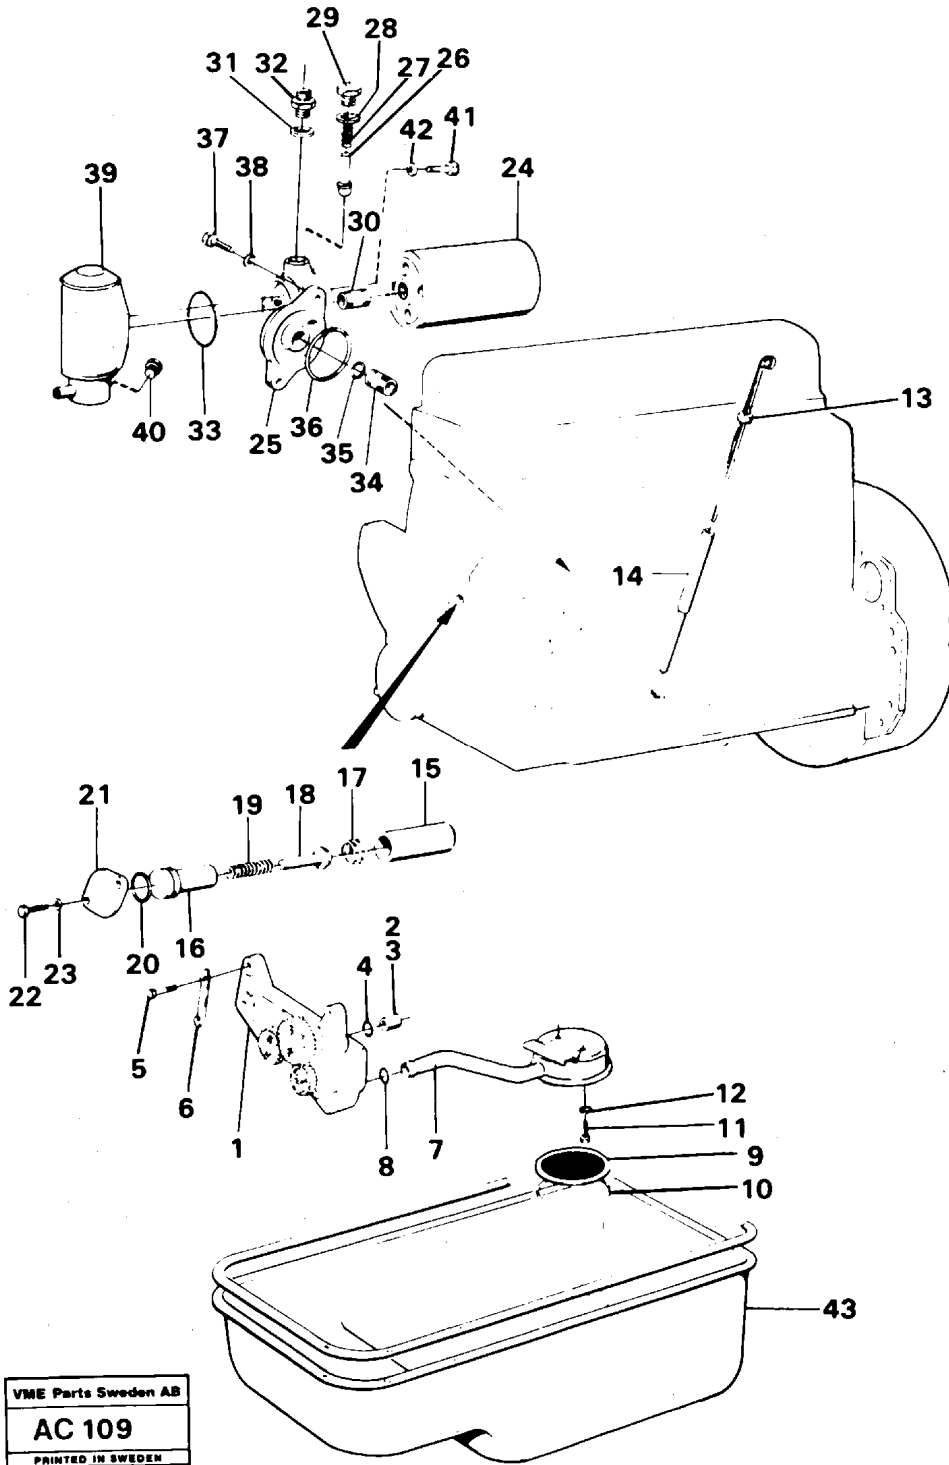

Date: 2014/1/26	Image id: AC109	Catalogue: 97691	Model: L70
Brand: Volvo BM	Serial: 7401-10000, 60501-70000	Group/Section: 22/50	Title: Lubricating oil system

Pos	Part	Q1	Q2	Q3	Q4	Q5	PS	Kit	Description	Option(s)	Remark