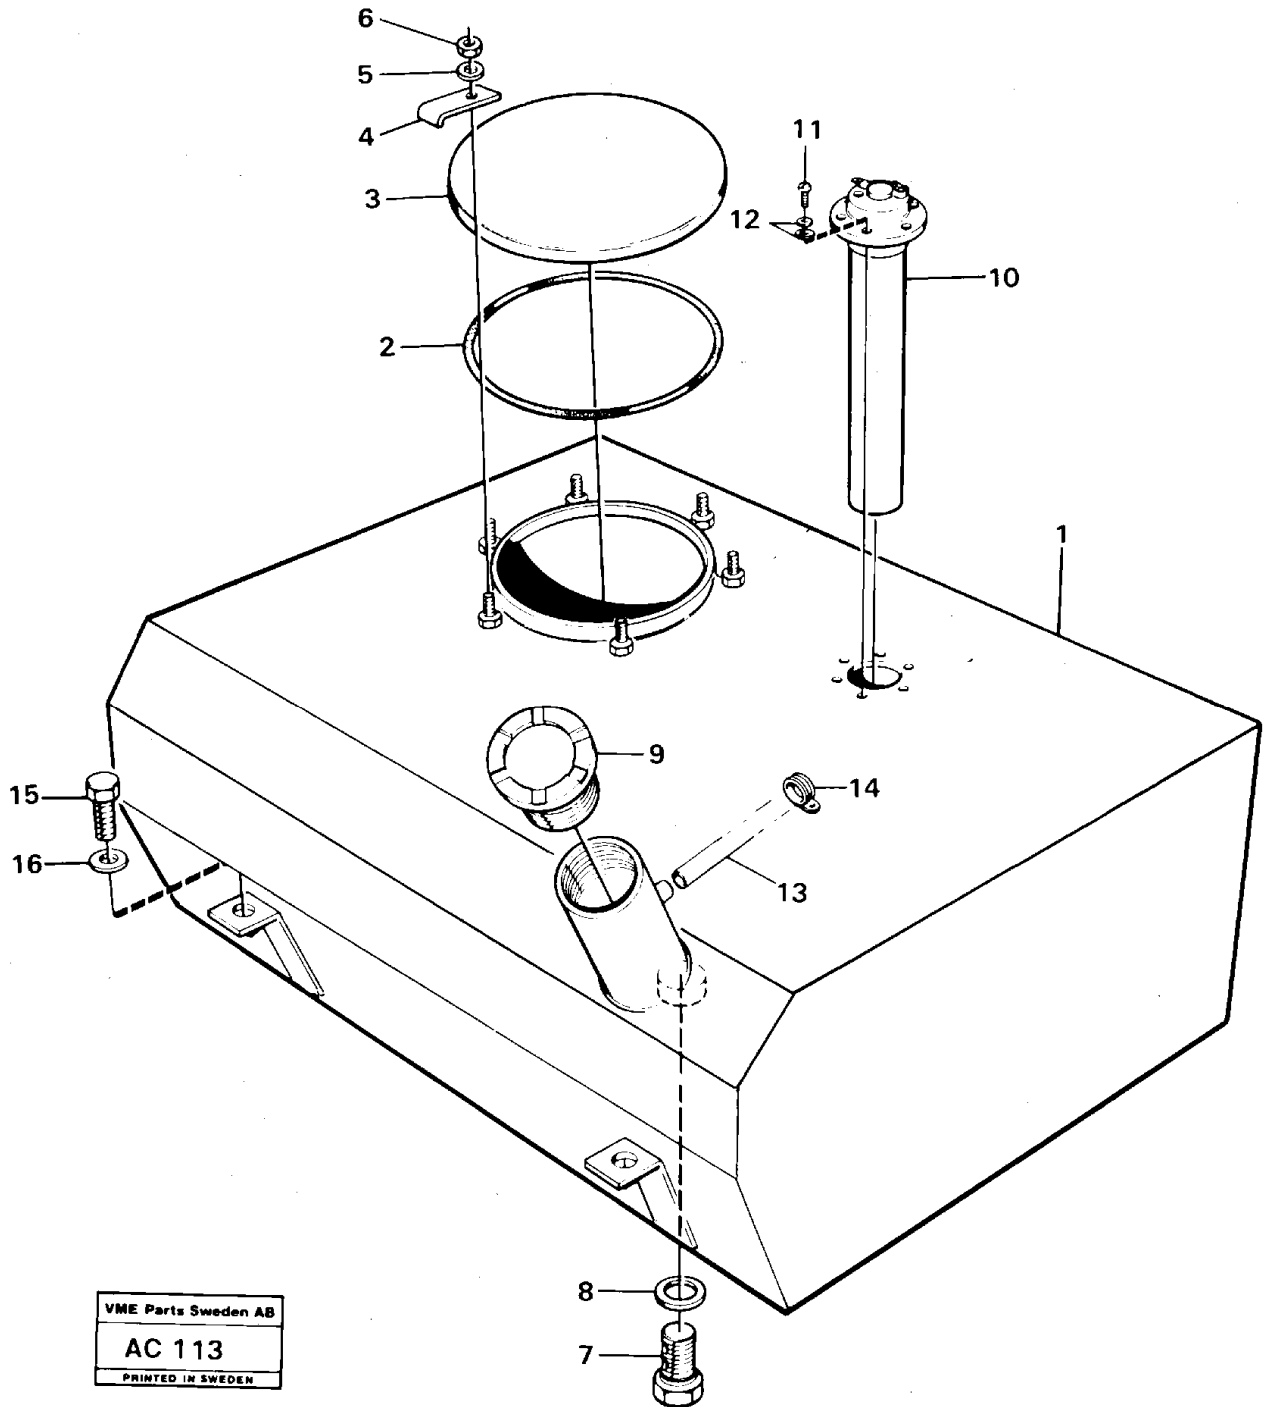

Date: 2014/1/26	Image id: AC113	Catalogue: 97691	Model: L70
Brand: Volvo BM	Serial: 7401-10000, 60501-70000	Group/Section: 23/150	Title: Fuel tank

Pos	Part	Q1	Q2	Q3	Q4	Q5	PS	Kit	Description	Option(s)	Remark
1	VOE4948735	1					OP		Fuel tank		
2	VOE4939034	1							•Sealing ring