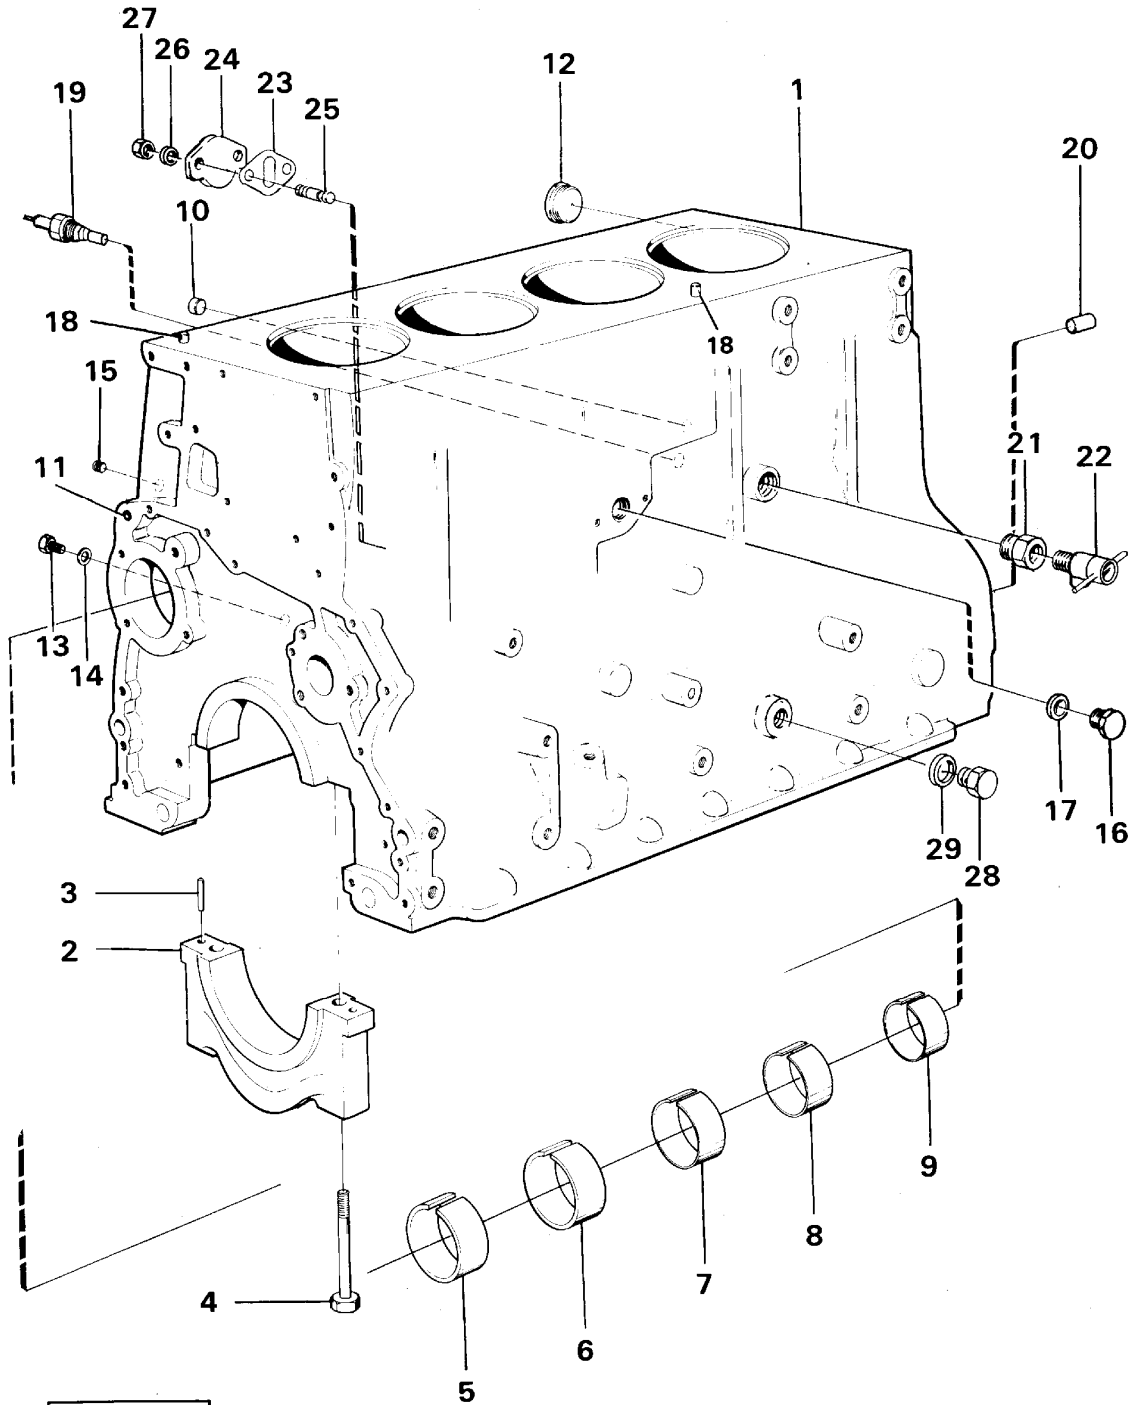

Date: 2014/1/26	Image id: AC102A	Catalogue: 97691	Model: L70
Brand: Volvo BM	Serial: 7401-10000, 60501-70000	Group/Section: 21/100	Title: Cylinder block

VME Parts Sweden AB
AC102A
PRINTED IN SWEDEN

Pos	Part	Q1	Q2	Q3	Q4	Q5	PS	Kit	Description	Option(s)	Remark