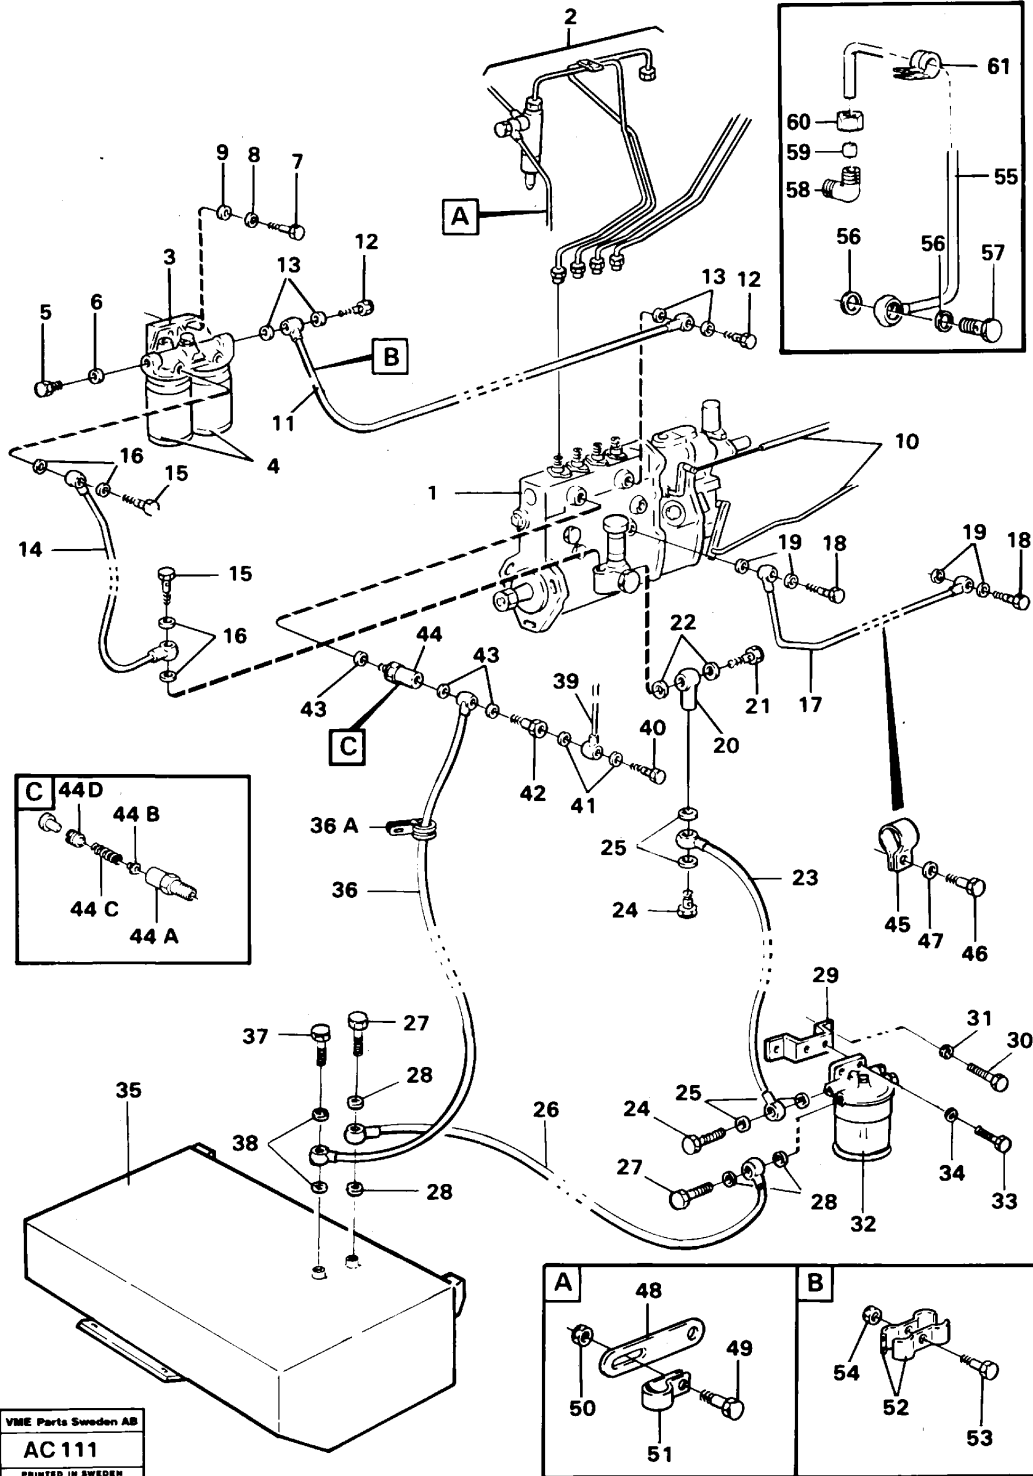

Date: 2014/1/26	Image id: AC111	Catalogue: 97691	Model: L70
Brand: Volvo BM	Serial: 7401-10000, 60501-70000	Group/Section: 23/50	Title: Fuel system

VME Parts Sweden AB
AC 111
PRINTED IN SWEDEN

Pos	Part	Q1	Q2	Q3	Q4	Q5	PS	Kit	Description	Option(s)	Remark