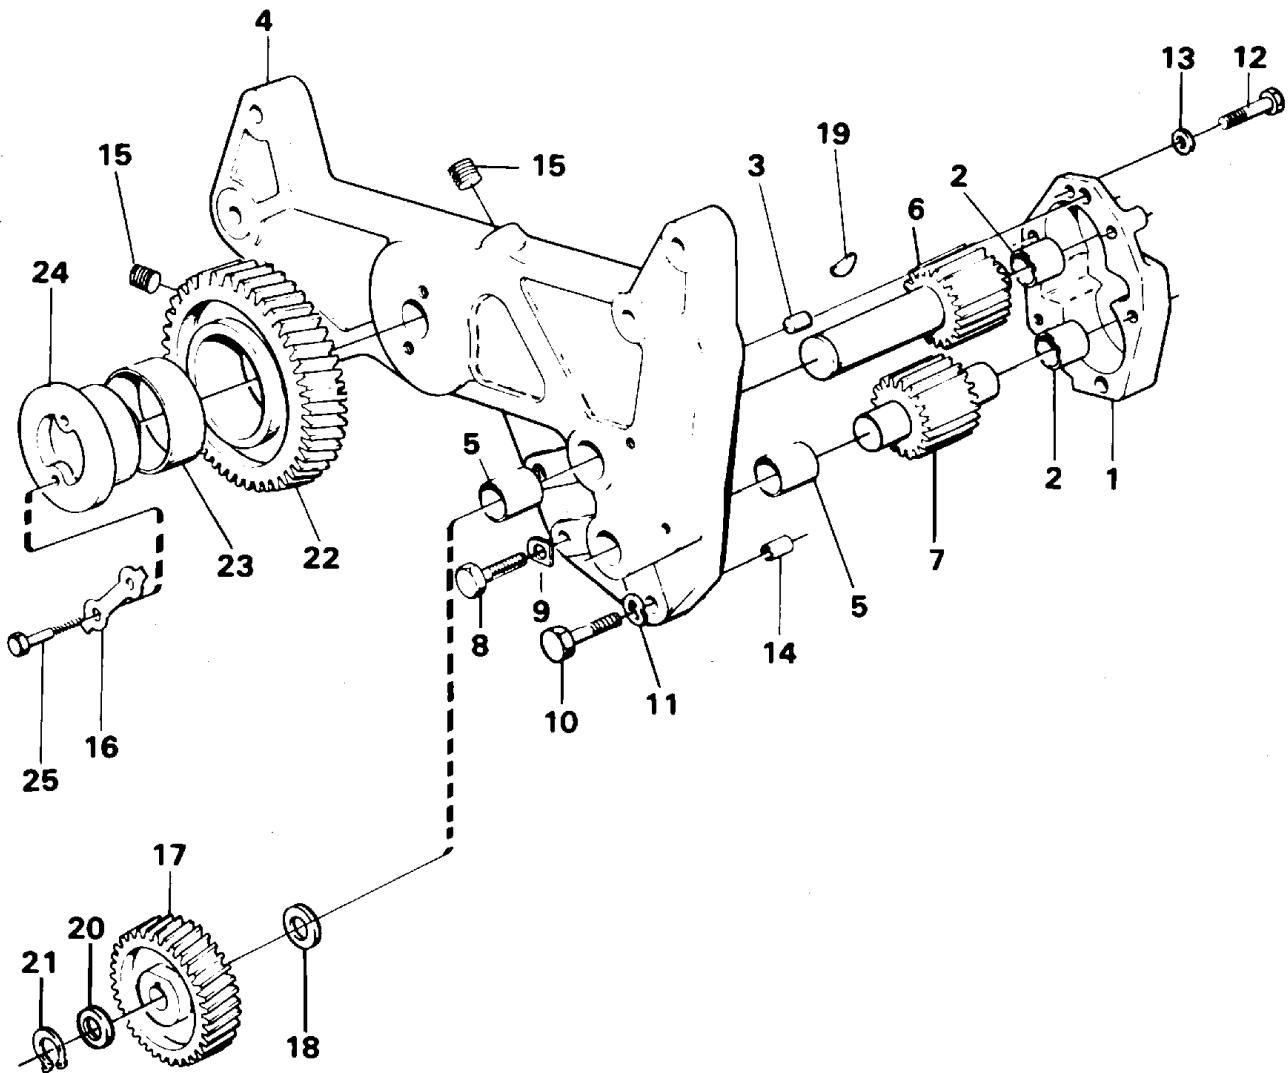

VOLVO

Construction Equipment

Date: 2014/1/26	Image id: AC110	Catalogue: 97691	Model: L70
Brand: Volvo BM	Serial: 7401-10000, 60501-70000	Group/Section: 22/100	Title: Oil pump

VME Parts Sweden AB
AC 110
PRINTED IN SWEDEN

Q1-Q5	Option	Option description	
Q1 4804203			
Q2 11030050			

Pos	Part	Q1	Q2	Q3	Q4	Q5	PS	Kit	Description	Option(s)	Remark
	VOE4804203	1					SS		Lubricating oil		ENG - 71874