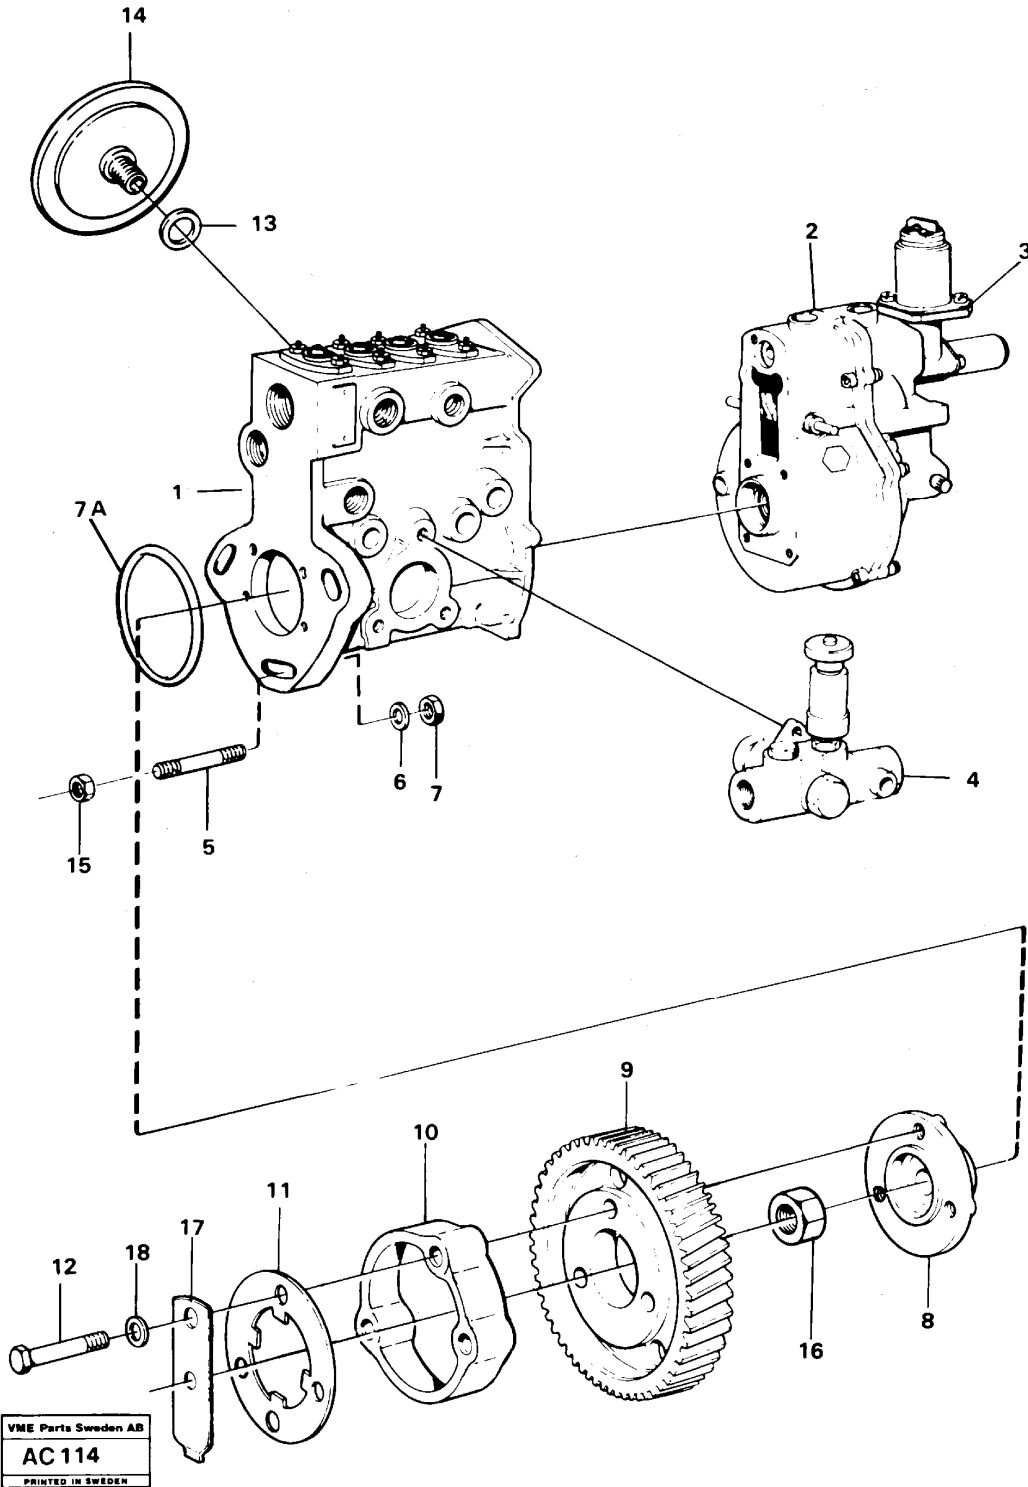

Date: 2014/1/26	Image id: AC114	Catalogue: 97691	Model: L70
Brand: Volvo BM	Serial: 7401-10000, 60501-70000	Group/Section: 23/200	Title: Fuel injection pump with fitting parts

Pos	Part	Q1	Q2	Q3	Q4	Q5	PS	Kit	Description	Option(s)	Remark