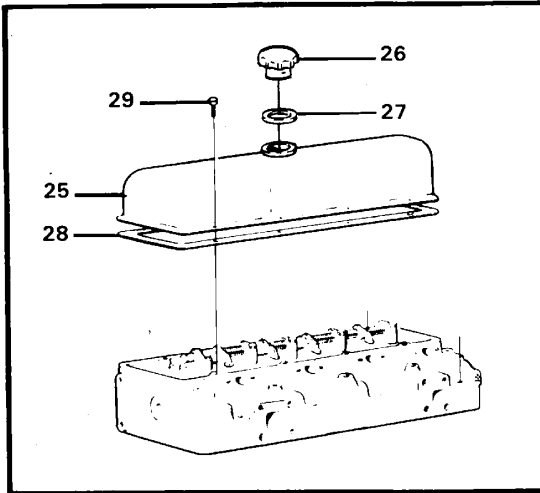

Date: 2014/1/26	Image id: AC104	Catalogue: 97691	Model: L70
Brand: Volvo BM	Serial: 7401-10000, 60501-70000	Group/Section: 21/200	Title: Valve mechanism

VME Parts Sweden AB
AC 104
PRINTED IN SWEDEN

Pos	Part	Q1	Q2	Q3	Q4	Q5	PS	Kit	Description	Option(s)	Remark