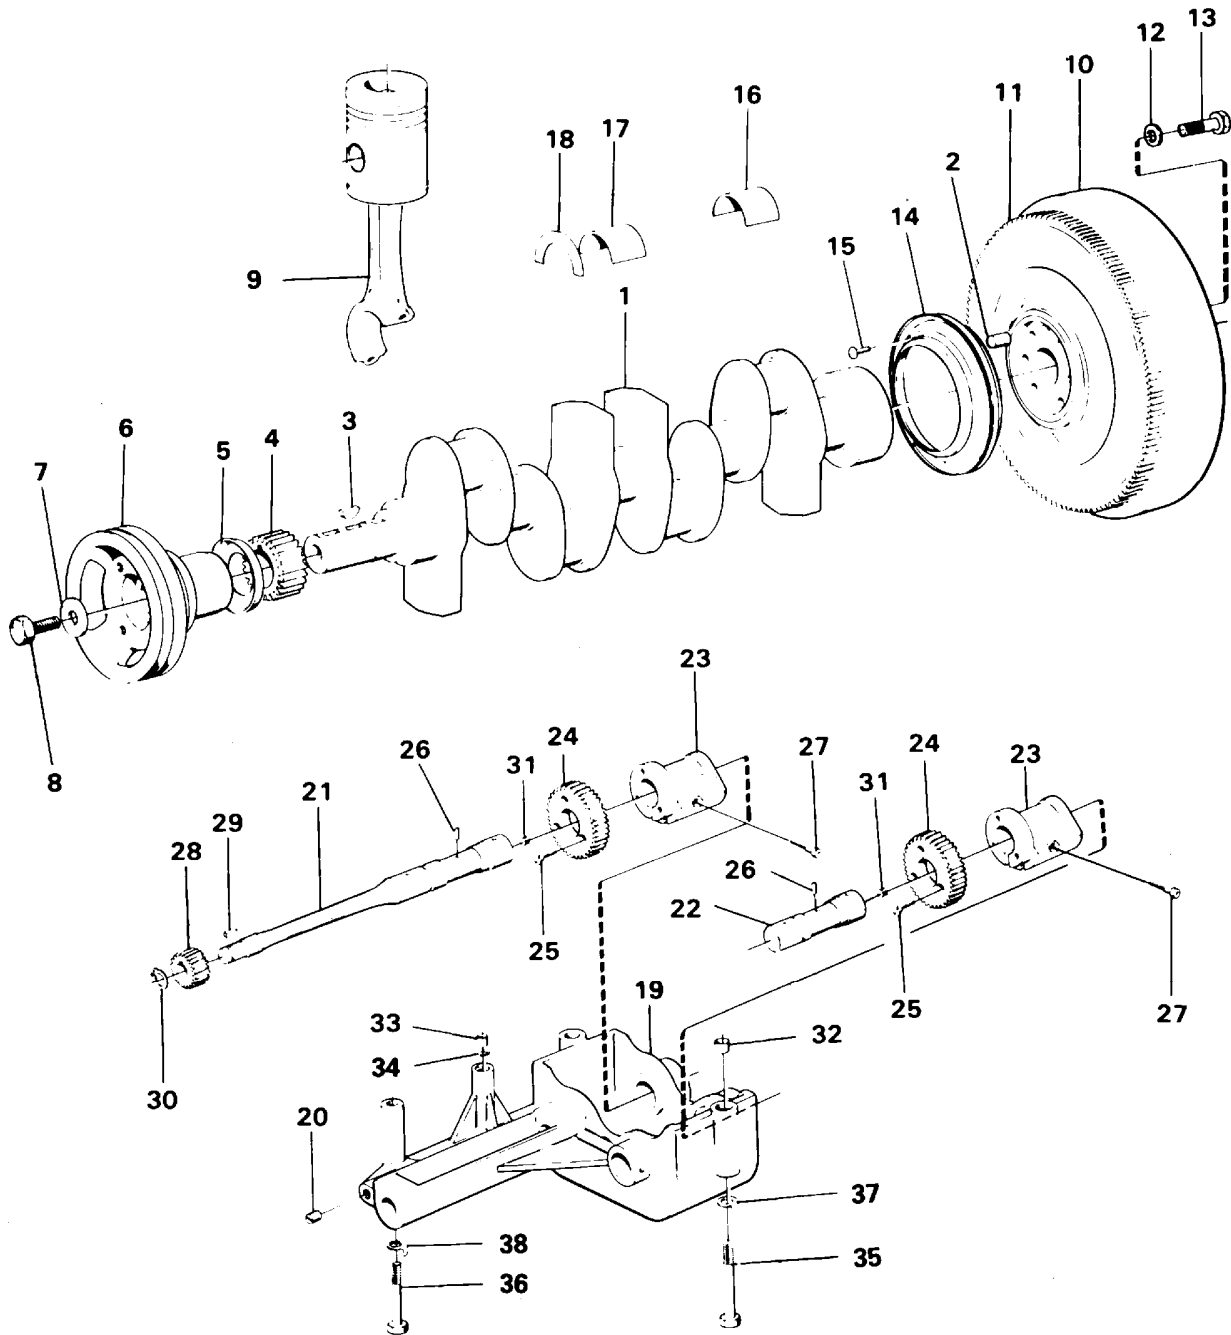

VOLVO

Construction Equipment

Date: 2014/1/26	Image id: AC106	Catalogue: 97691	Model: L70
Brand: Volvo BM	Serial: 7401-10000, 60501-70000	Group/Section: 21/300	Title: Crankshaft balancing

VME Parts Sweden AB
AC 106
PRINTED IN SWEDEN

Pos	Part	Q1	Q2	Q3	Q4	Q5	PS	Kit	Description	Option(s)	Remark