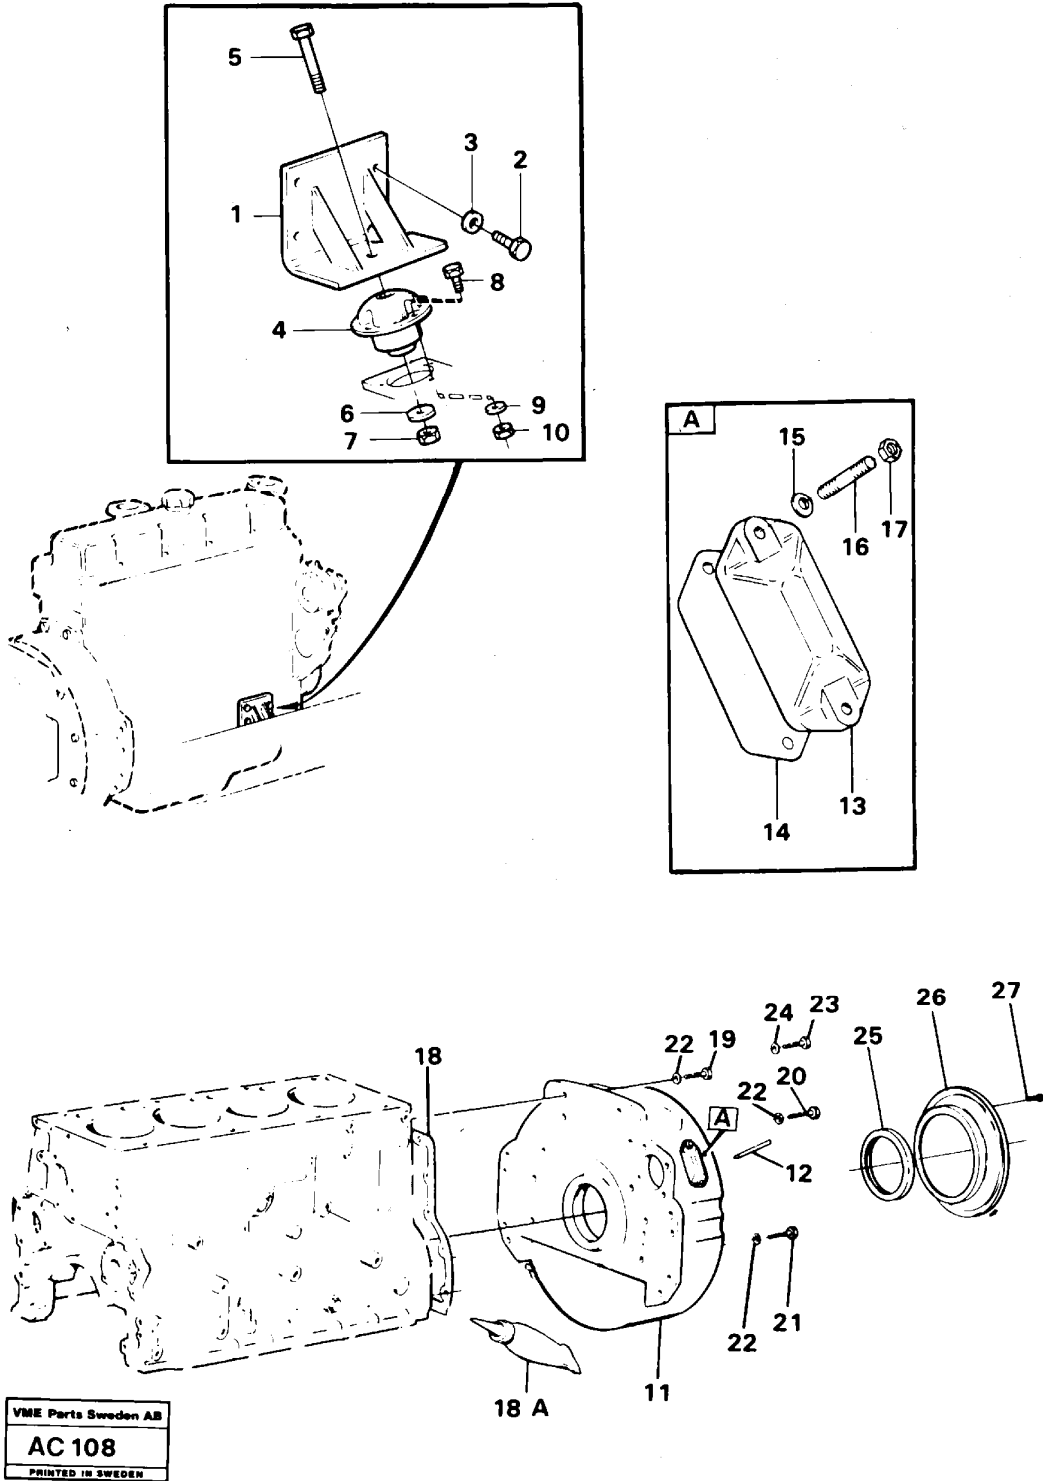

Date: 2014/1/26	Image id: AC108	Catalogue: 97691	Model: L70
Brand: Volvo BM	Serial: 7401-10000, 60501-70000	Group/Section: 21/400	Title: Engine support and flywheel housing

Pos	Part	Q1	Q2	Q3	Q4	Q5	PS	Kit	Description	Option(s)	Remark