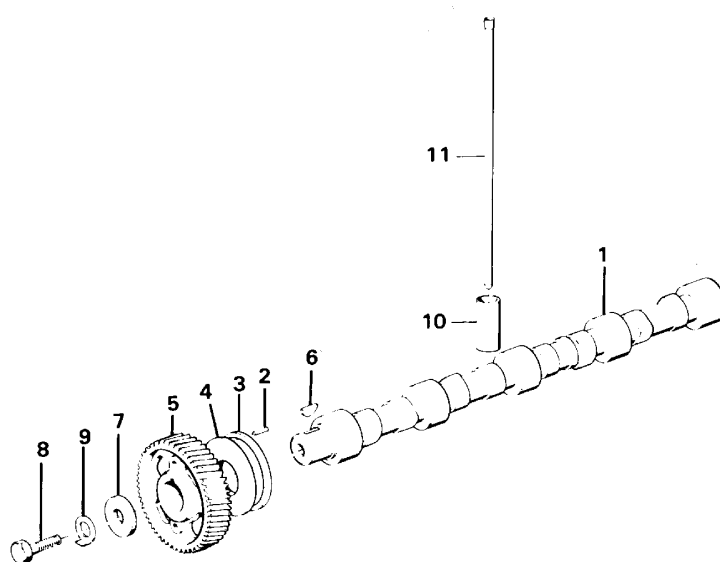

Date: 2014/1/26	Image id: AC104	Catalogue: 97691	Model: L70
Brand: Volvo BM	Serial: 7401-10000, 60501-70000	Group/Section: 21/200	Title: Valve mechanism

VME Parts Sweden AB
AC 104
PRINTED IN SWEDEN

Pos	Part	Q1	Q2	Q3	Q4	Q5	PS	Kit	Description	Option(s)	Remark