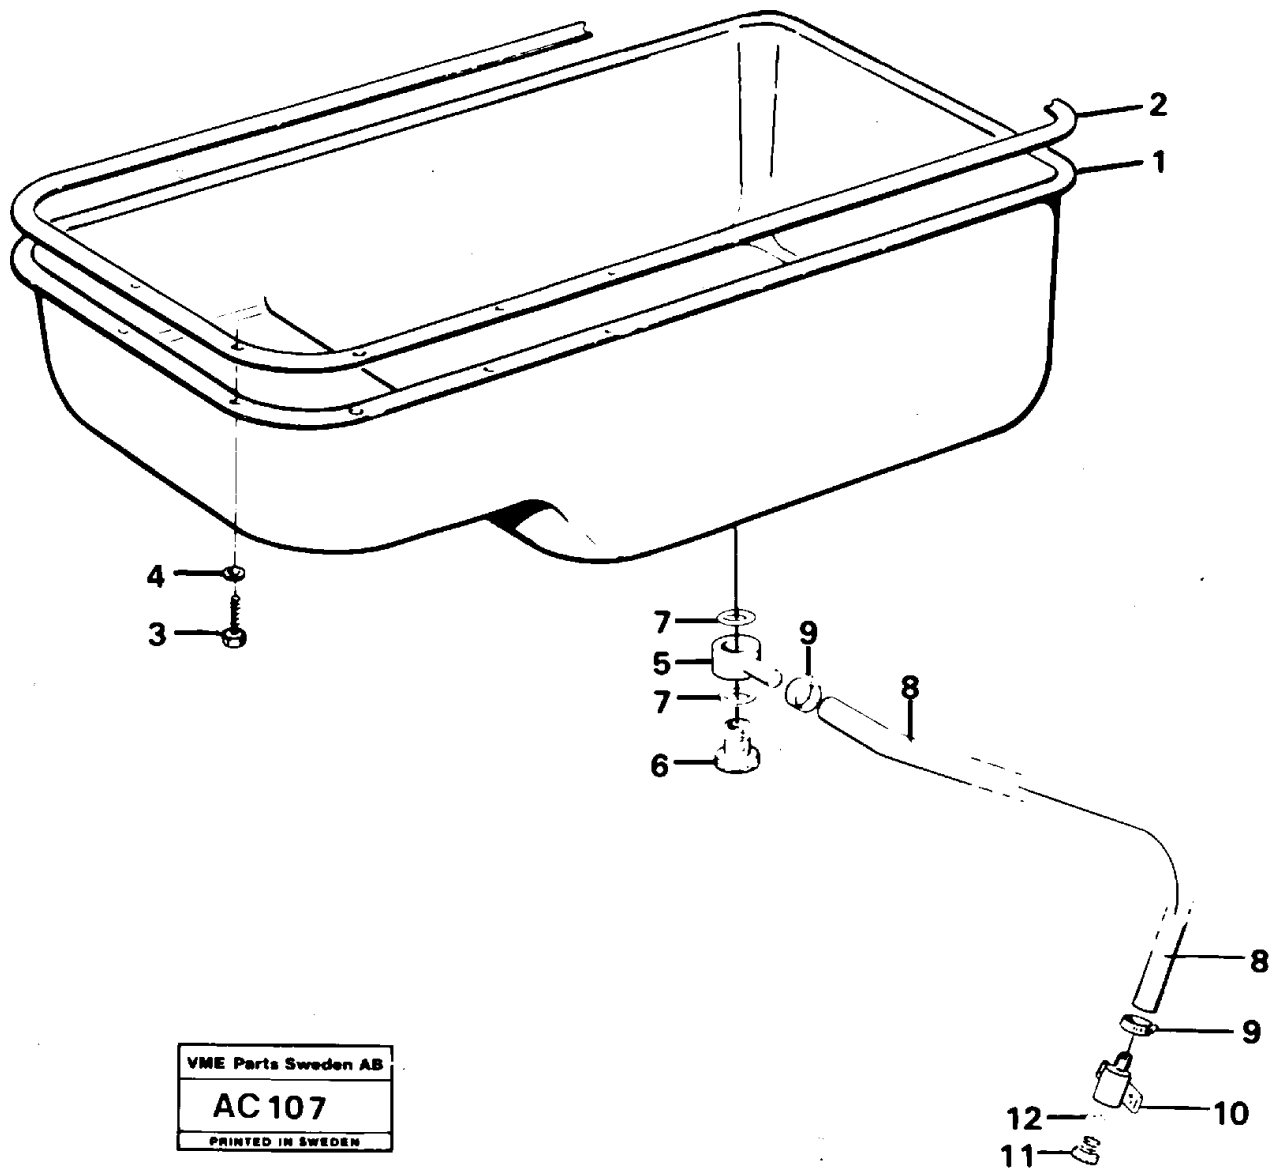

Date: 2014/1/26	Image id: AC107	Catalogue: 97691	Model: L70
Brand: Volvo BM	Serial: 7401-10000, 60501-70000	Group/Section: 21/350	Title: Oil sump

Pos	Part	Q1	Q2	Q3	Q4	Q5	PS	Kit	Description	Option(s)	Remark
1	VOE4804829	1					OP		Oil pan		
2	VOE11030107	1							Gasket		(VOE11030046)
3	VOE955524	29							Hexagon screw		
4	VOE13941907	29							Washer		(VOE941907)
5	VOE4761859	1							Oil draining pipe		
6	VOE4746672	1							Hollow screw		
7	VOE13955997	2							O-ring