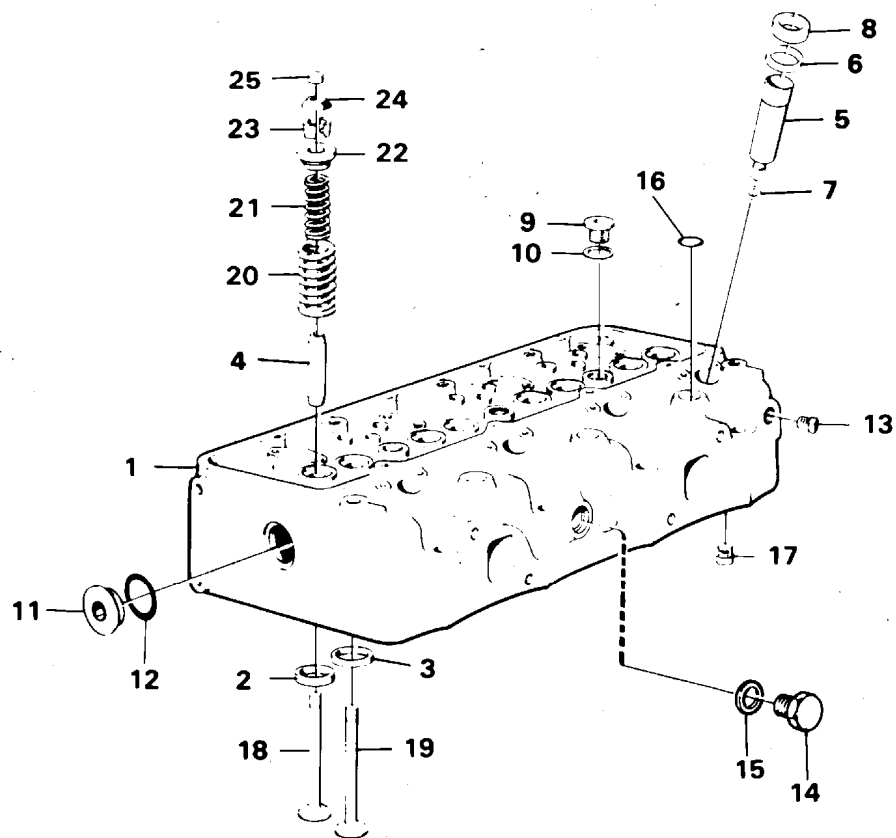

VOLVO

Construction Equipment

Date: 2014/1/26	Image id: AC101	Catalogue: 97691	Model: L70
Brand: Volvo BM	Serial: 7401-10000, 60501-70000	Group/Section: 21/50	Title: Cylinder head

VME Parts Sweden AB
AC101
PRINTED IN SWEDEN

Section option	Kit	Option description
----------------	-----	--------------------

VOE16325		
----------	--	--

Pos	Part	Q1	Q2	Q3	Q4	Q5	PS	Kit	Description	Option(s)	Remark
	VOE4804708	1							Cylinder head		
		1					NS		•Cylinder head		
1		1					NS		••Cylinder head		
2	VOE466373	4					SS		••Valve seat		STD
	VOE421316	4							••Valve seat		(VOE7421316)0,20" O SZ
3	VOE4804548	4							••Valve seat		STD
	VOE466307	4					OP		••Valve seat		0,20" O SZ
4	VOE466386	8							••Valve guide		
5	VOE477928	4							••Socket		(VOE466403)
6	VOE466405	4						K	••Sealing ring		
7	VOE466922	4						K	••Sealing ring		
8	VOE466420	4							••Ring		
9	VOE466230	3							••Plug		(VOE7466230)
10	VOE420166	3						K	••Gasket		(VOE7420166)
11	VOE785765	1							••Plug		
12	VOE785766	1						K	••Gasket		
13	VOE952358	1					OP		••Plug		
14	VOE467365	1							••Plug		(VOE467714)
15	VOE469327	1							••Gasket		(VOE468461)
16	VOE477026	3							••Expansion plug		(VOE7192426)
17	VOE465420	4							••Nozzle		
18	VOE466379	4							•Valve		
19	VOE421680	4							•Exhaust valve		
20	VOE466384	8							•Valve spring		
21	VOE466383	8							•Valve spring		
22	VOE466382	8							•Washer		
23	VOE468305	16							•Valve Collet		
24	VOE469456	8							•Protecting ring		
25	VOE478074	8							•Valve cap		
	VOE11990104	1							Gasket kit		16320, 16322, 16323
26	VOE11030027	1							•Gasket		
27	VOE422413	1							•Sealing ring		
	VOE11998680	1							Gasket kit		16325
26	VOE11030138	1							•Gasket		
27	VOE422413	1							•Sealing ring		
28	VOE787459	16							Screw		
29	VOE787458	4							Screw		