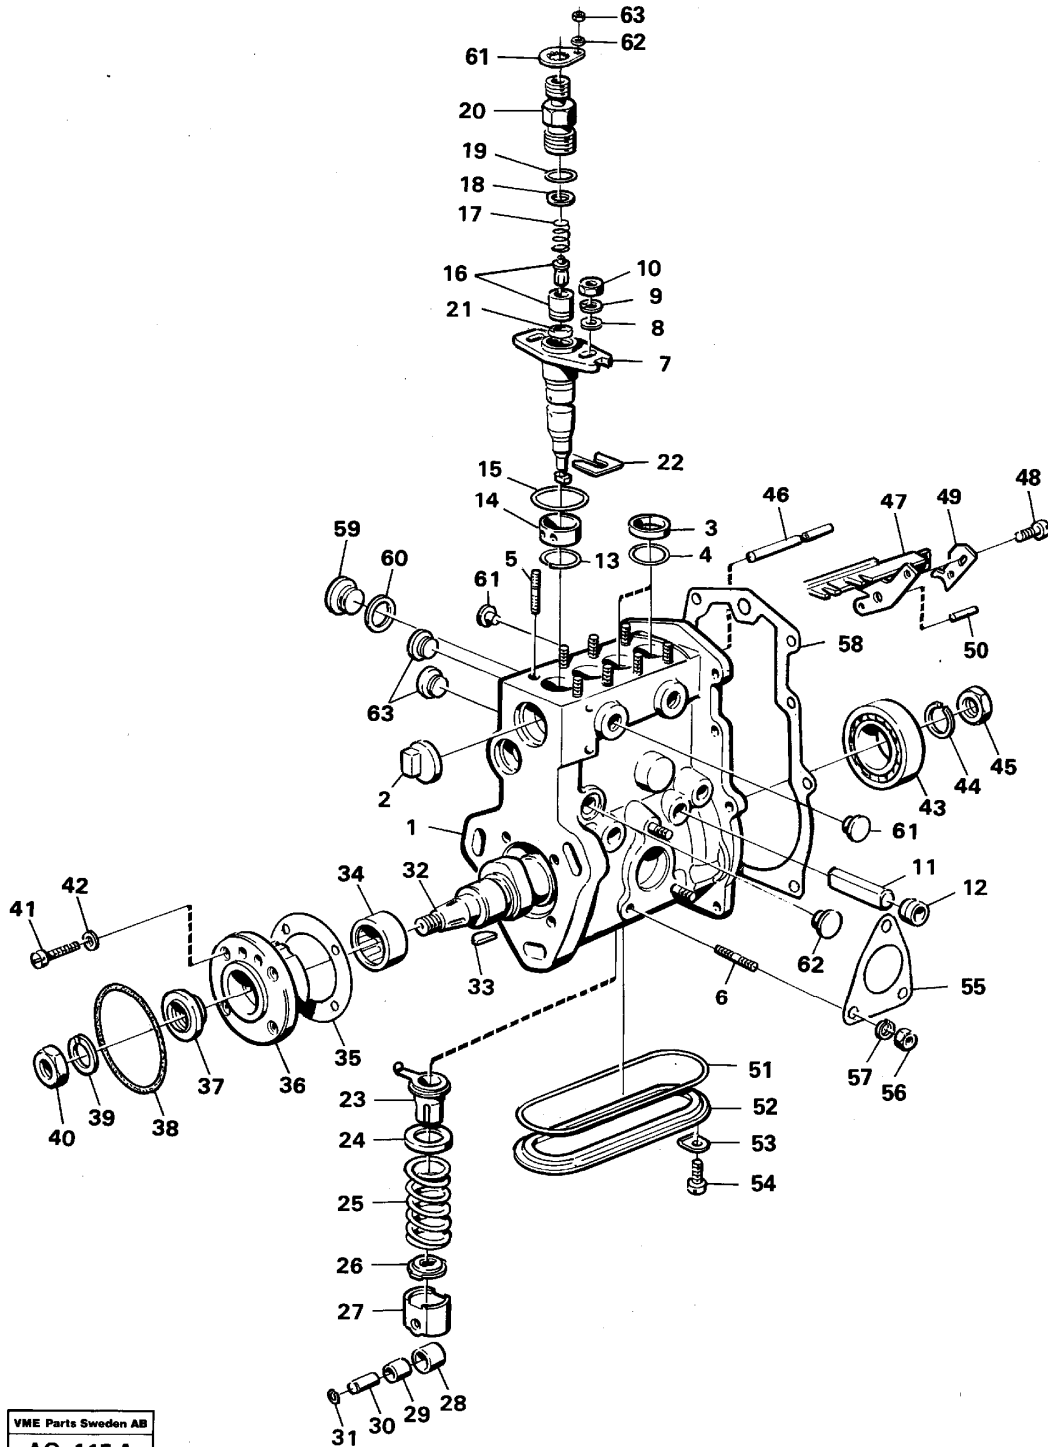

Date: 2014/1/26	Image id: AC115A	Catalogue: 97691	Model: L70
Brand: Volvo BM	Serial: 7401-10000, 60501-70000	Group/Section: 23/250	Title: Injection pump

VME Parts Sweden AB
AC 115 A
PRINTED IN SWEDEN

Q1-Q5	Option	Option description