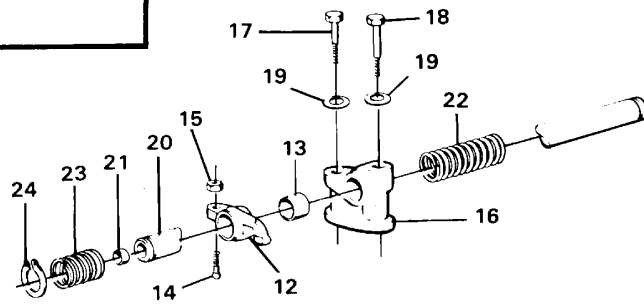

Date: 2014/1/26	Image id: AC104	Catalogue: 97691	Model: L70
Brand: Volvo BM	Serial: 7401-10000, 60501-70000	Group/Section: 21/200	Title: Valve mechanism

VME Parts Sweden AB
AC 104
PRINTED IN SWEDEN

Pos	Part	Q1	Q2	Q3	Q4	Q5	PS	Kit	Description	Option(s)	Remark