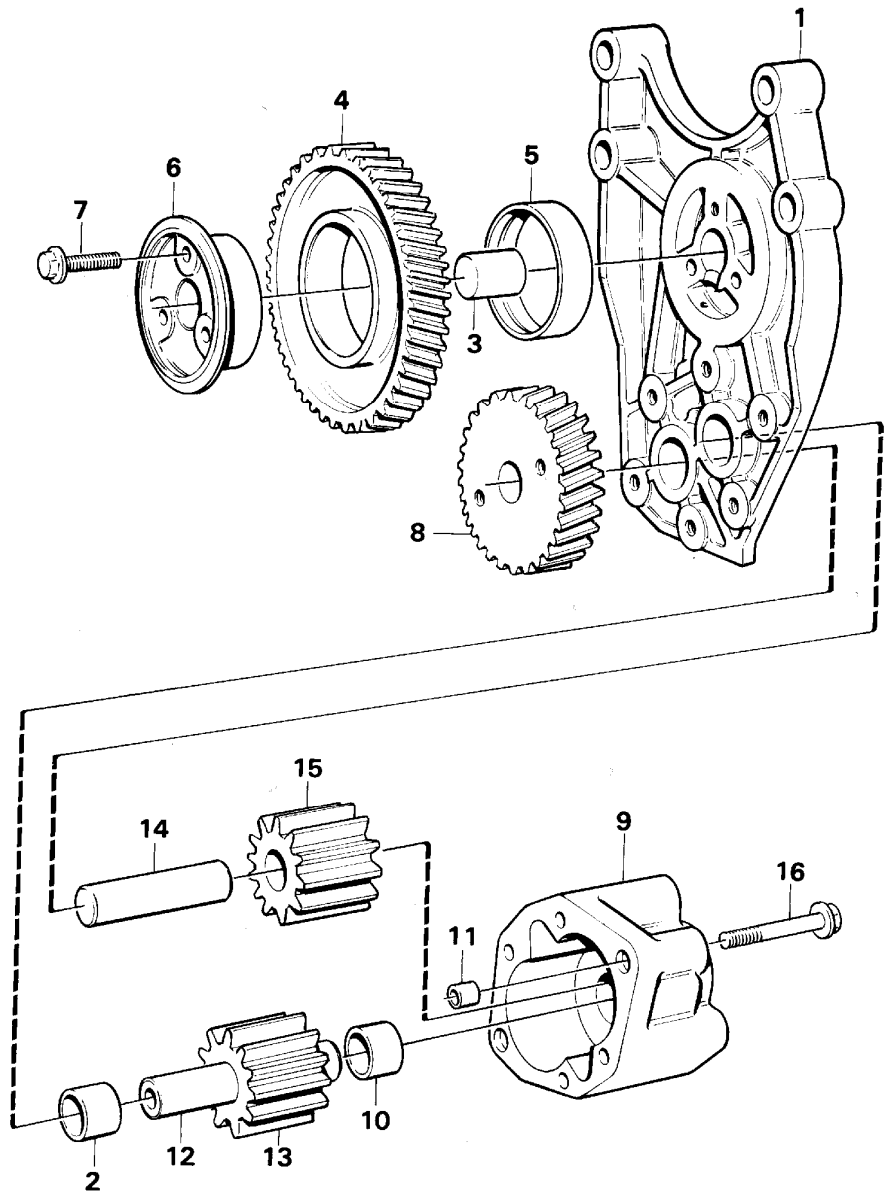

Date: 2014/1/27	Image id: AL238A	Catalogue: 97745	Model: L70C
Brand: Volvo BM	Serial: 11246-13115	Group/Section: 221/100	Title: Oil pump

VME Parts AB
AL 238 A
PRINTED IN SWEDEN

Pos	Part	Q1	Q2	Q3	Q4	Q5	PS	Kit	Description	Option(s)	Remark
	VOE420867	1							Oil pump		
1	VOE471571	1							•Bracket		
2		2					NS	K	••Bushing		
3	VOE191171	1							••Pin		(VOE191171)
	VOE471942	1							•Drive Gear		
4		1					NS		••Idler gear		
5		1					NS		••Bearing ring		
6	VOE420048	1							•Bearing sleeve