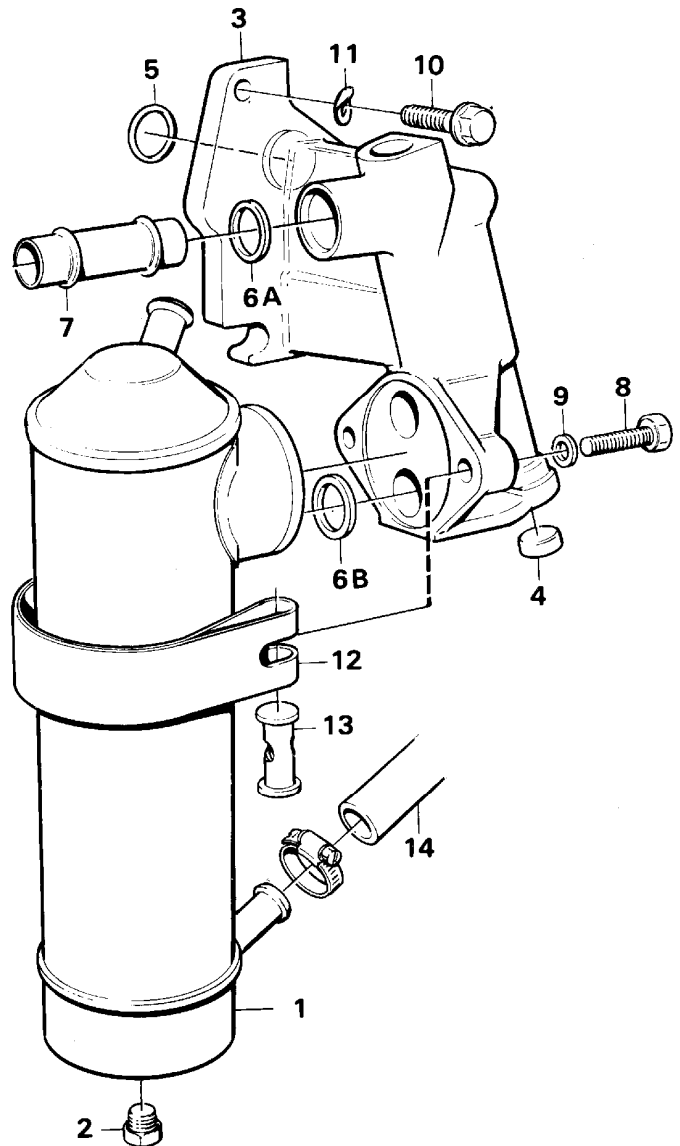

Date: 2014/1/27	Image id: AL237A	Catalogue: 97745	Model: L70C
Brand: Volvo BM	Serial: 11246-13115	Group/Section: 223/50	Title: Oil cooler

VME Parts AB
AL 237 A
PRINTED IN SWEDEN

Pos	Part	Q1	Q2	Q3	Q4	Q5	PS	Kit	Description	Option(s)	Remark
1	VOE465854	1							Oil Cooler		
2	VOE479979	1							•Plug		(VOE191026)
3	VOE420613	1							Housing		
4		1					NS		•Cap plug		
5	VOE13949656	2							O-ring		
6A	VOE471956	2							Sealing ring		
6B	VOE469483	2							Sealing ring		
7	VOE471602	1							Pipe		
8	VOE955299	2							Hexagon screw		TD61GD