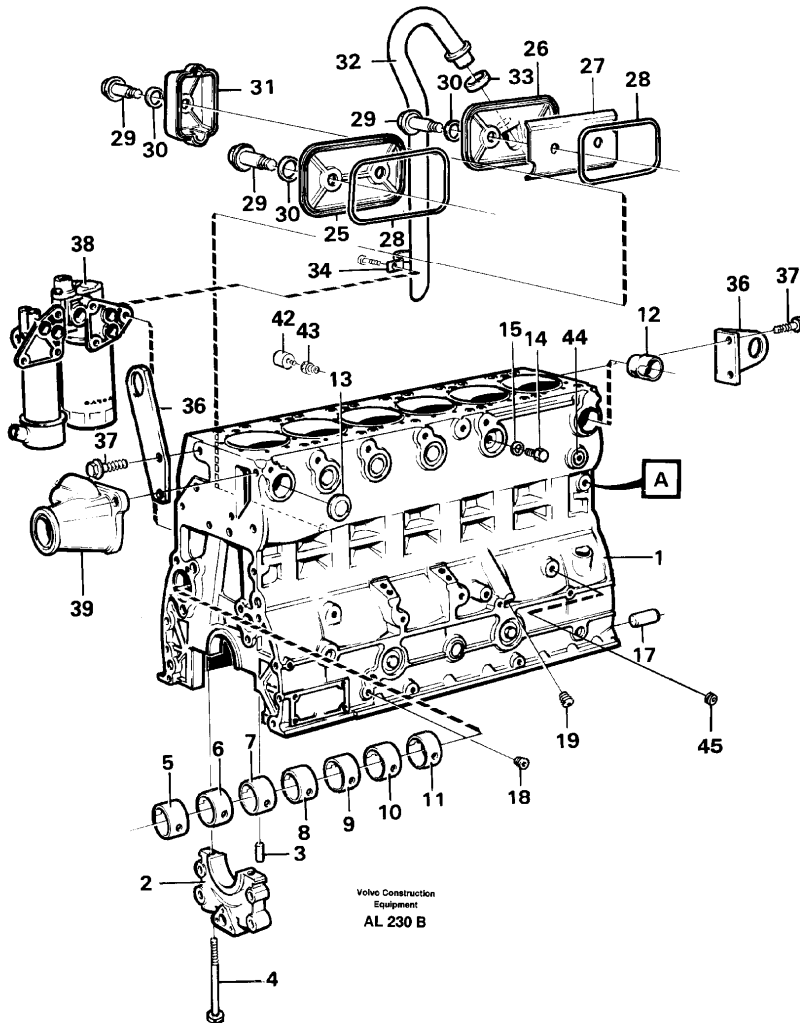

Date: 2014/1/27	Image id: AL229A	Catalogue: 97745	Model: L70C
Brand: Volvo BM	Serial: 11246-13115	Group/Section: 211/50	Title: Cylinder head

Q1-Q5	Option	Option description	
Q1 TD61GD			
Q2 TD63KDE			

Pos	Part	Q1	Q2	Q3	Q4	Q5	PS	Kit	Description	Option(s)	Remark
	VOE420508	2							Cylinder head		
	VOE420878		2						Cylinder head		
1		2					NS		•Cylinder head		
			2				NS		•Cylinder head		
2	VOE465158	6							••Valve seat		STD D, INLET

VOLVO

Construction Equipment

Date: 2014/1/27	Image id: AL230B	Catalogue: 97745	Model: L70C
Brand: Volvo BM	Serial: 11246-13115	Group/Section: 212/50	Title: Cylinder block

Pos	Part	Q1	Q2	Q3	Q4	Q5	PS	Kit	Description	Option(s)	Remark
1	VOE420990	1							Cylinder block		
2		7					NS		•Cap		
3	VOE422426	7							••Pin		
4	VOE465899	14							••Screw		
5	VOE422076	1							•Bushing		
6	VOE422077	1							•Bushing		(VOE7422077)
7	VOE422078	1							•Bushing		
8	VOE11000014	1							•Bushing		(VOE422079)
9	VOE422080	1							•Bushing		(VOE7422080)
10	VOE422081	1							•Bushing		
11	VOE422082	1							•Bushing		
12	VOE421154	6							•Nozzle		