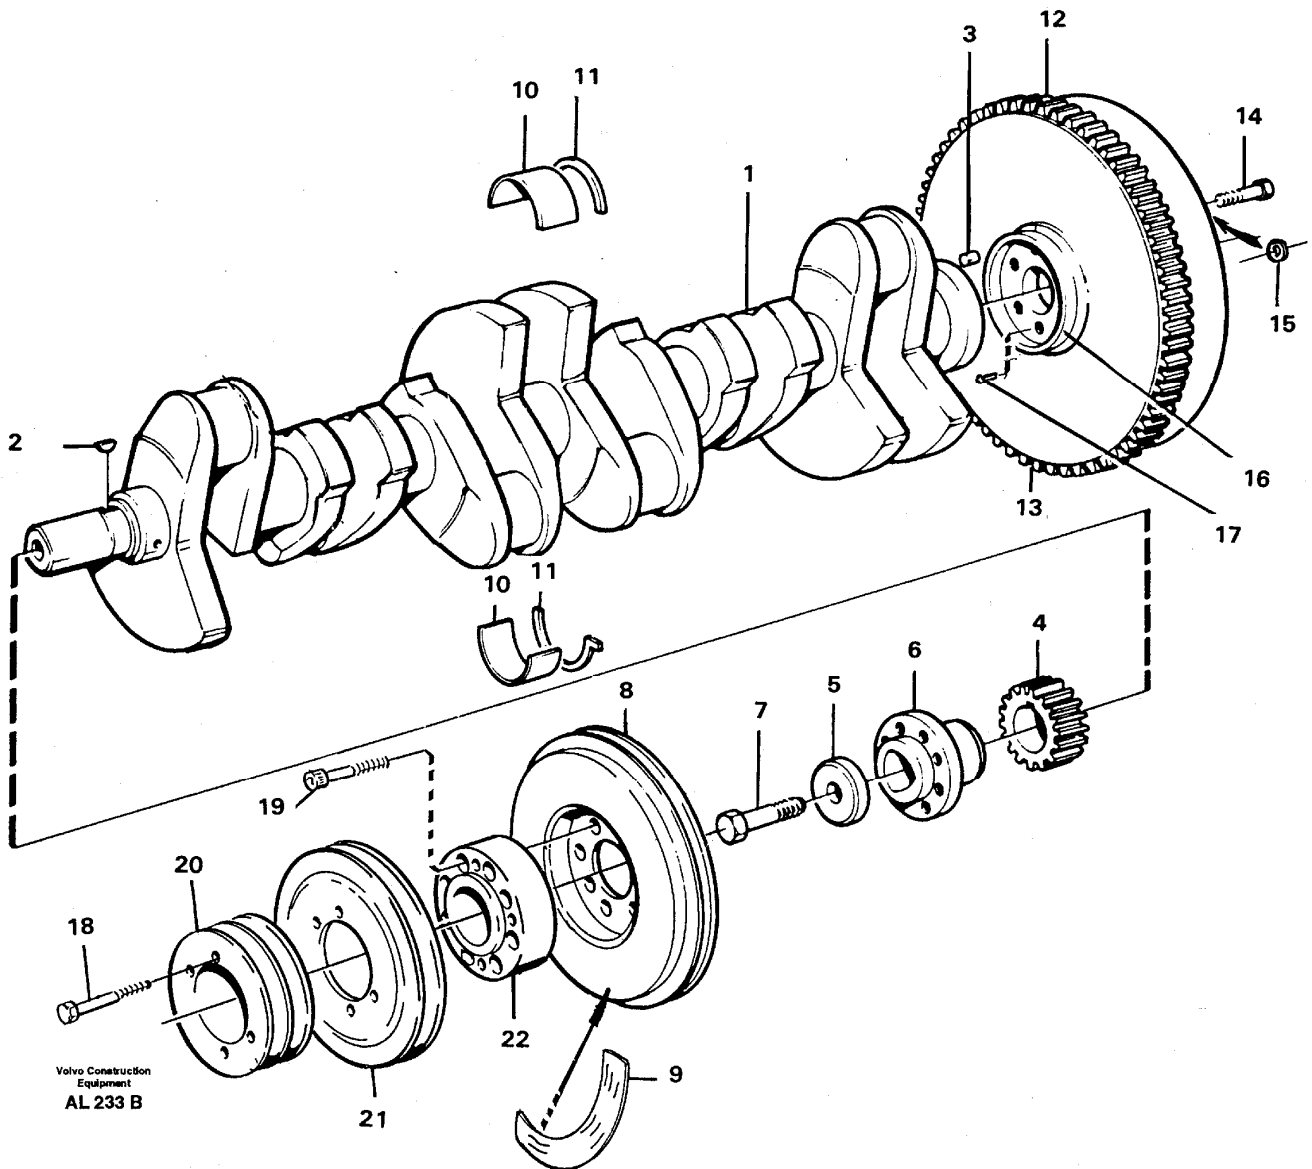

Date: 2014/1/27	Image id: AL233B	Catalogue: 97745	Model: L70C
Brand: Volvo BM	Serial: 11246-13115	Group/Section: 216/50	Title: Crankshaft and related parts

Q1-Q5	Option	Option description	
Q1 TD61GD			
Q2 TD63KDE			

Pos	Part	Q1	Q2	Q3	Q4	Q5	PS	Kit	Description	Option(s)	Remark
1	VOE420662	1	1				SS		Crankshaft		(VOE465798)ENG 106089
1	VOE8192122	1	1				SS		Crankshaft		ENG 106090 -
2	VOE422253	1	1						•Key		
3	VOE950677	1	1						Pin