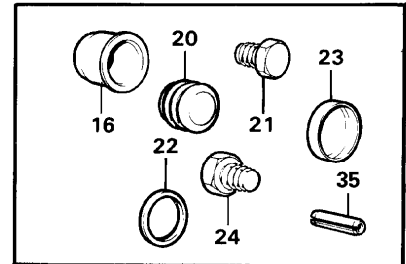

VOLVO

Construction Equipment

Date: 2014/1/27	Image id: AL230B	Catalogue: 97745	Model: L70C
Brand: Volvo BM	Serial: 11246-13115	Group/Section: 212/50	Title: Cylinder block

Pos	Part	Q1	Q2	Q3	Q4	Q5	PS	Kit	Description	Option(s)	Remark
1	VOE420990	1							Cylinder block		
2		7					NS		•Cap		
3	VOE422426	7							••Pin		
4	VOE465899	14							••Screw		
5	VOE422076	1							•Bushing		
6	VOE422077	1							•Bushing		(VOE7422077)
7	VOE422078	1							•Bushing		
8	VOE11000014	1							•Bushing		(VOE422079)
9	VOE422080	1							•Bushing		(VOE7422080)
10	VOE422081	1							•Bushing		
11	VOE422082	1							•Bushing		
12	VOE421154	6							•Nozzle