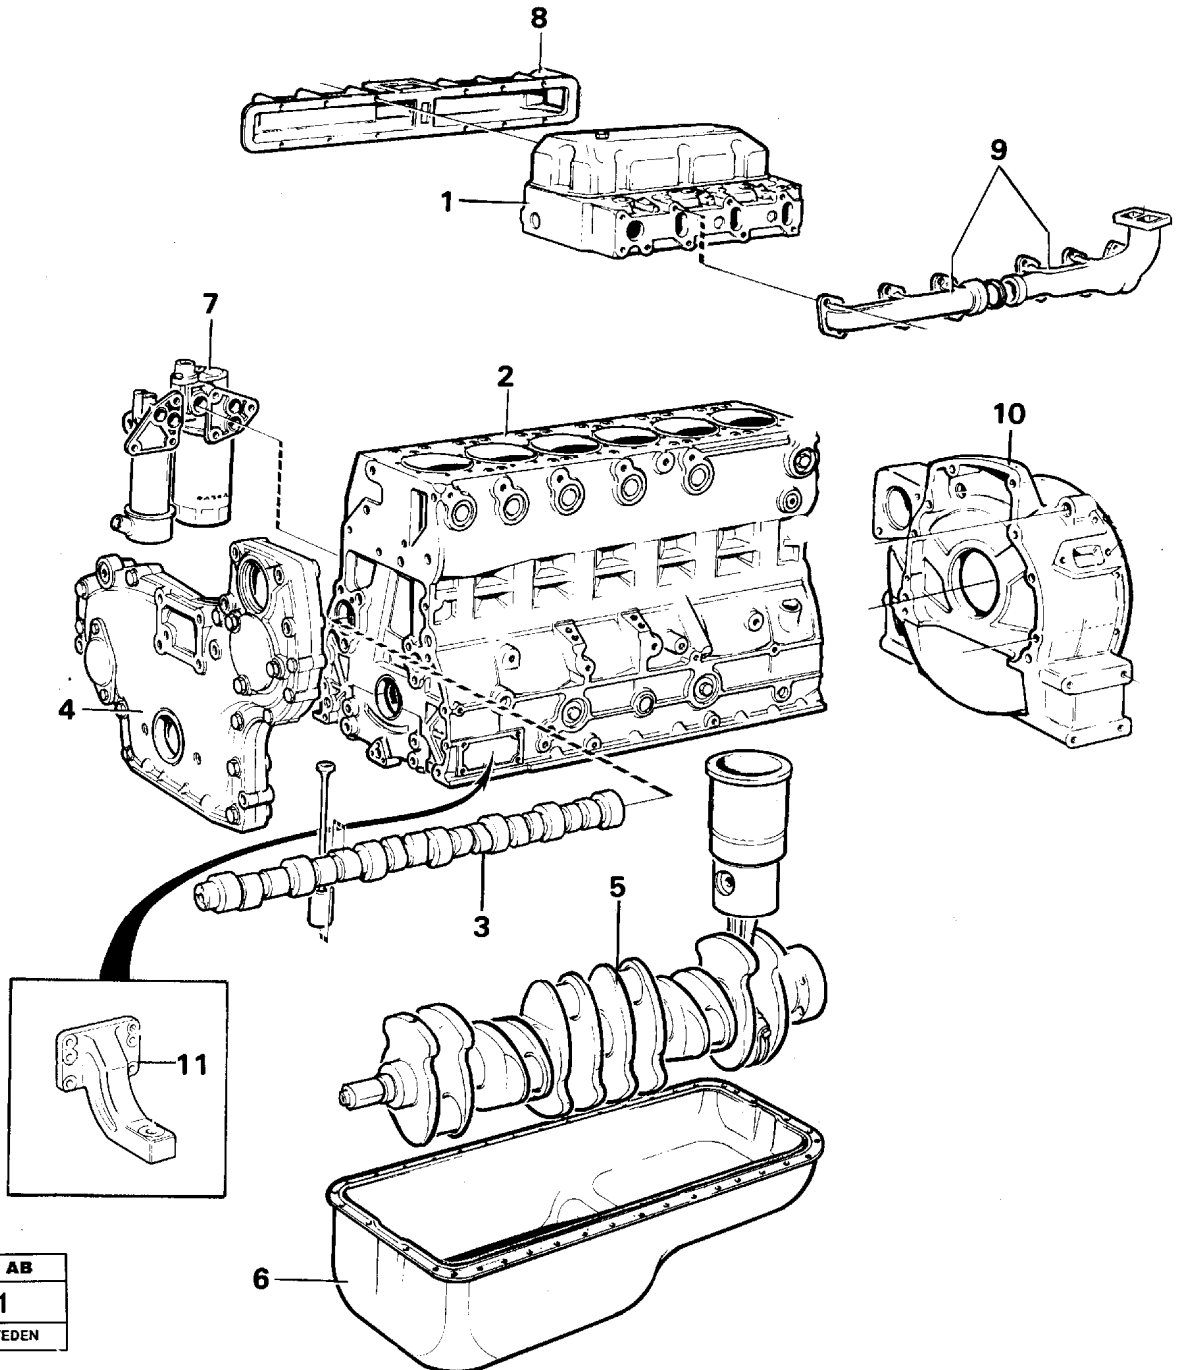

VOLVO

Construction Equipment

Date: 2014/1/27	Image id: AL301	Catalogue: 97745	Model: L70C
Brand: Volvo BM	Serial: 11246-13115	Group/Section: 210/100	Title: Engine, assembly

VME Parts AB
AL 301
PRINTED IN SWEDEN