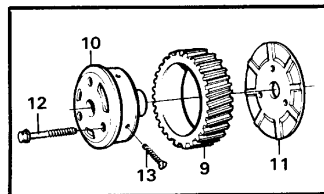

Date: 2014/1/27	Image id: AL232A	Catalogue: 97745	Model: L70C
Brand: Volvo BM	Serial: 11246-13115	Group/Section: 215/50	Title: Timing gear casing

VME Parts AB
AL 232 A
PRINTED IN SWEDEN

Pos	Part	Q1	Q2	Q3	Q4	Q5	PS	Kit	Description	Option(s)	Remark
1	VOE465797	1							Tmg Gear Casing		
2	VOE13941510	1							Pin		(VOE941510)
2A	VOE13941511	1							Pin		(VOE941511)
3	VOE471534	2							Screw		L=28
	VOE471535	2							Screw		L=58
4		1							Gear		See ref 215/100
5		1							Gear		See ref 216/50
6		2							Oilpump gear		See ref 221/50
7		1							Compressor gear		
8		1							Gear,inject.pump		See ref 236/50
9	VOE8192518	1							Idler Gear		(VOE471552)
		1					NS		•Bearing		
10	VOE422766	1					SS		Pin		(VOE467463)
11	VOE478951	1							Thrust Washer		(VOE467529)
12	VOE471554	3							Screw		
13	VOE471555	3							Screw