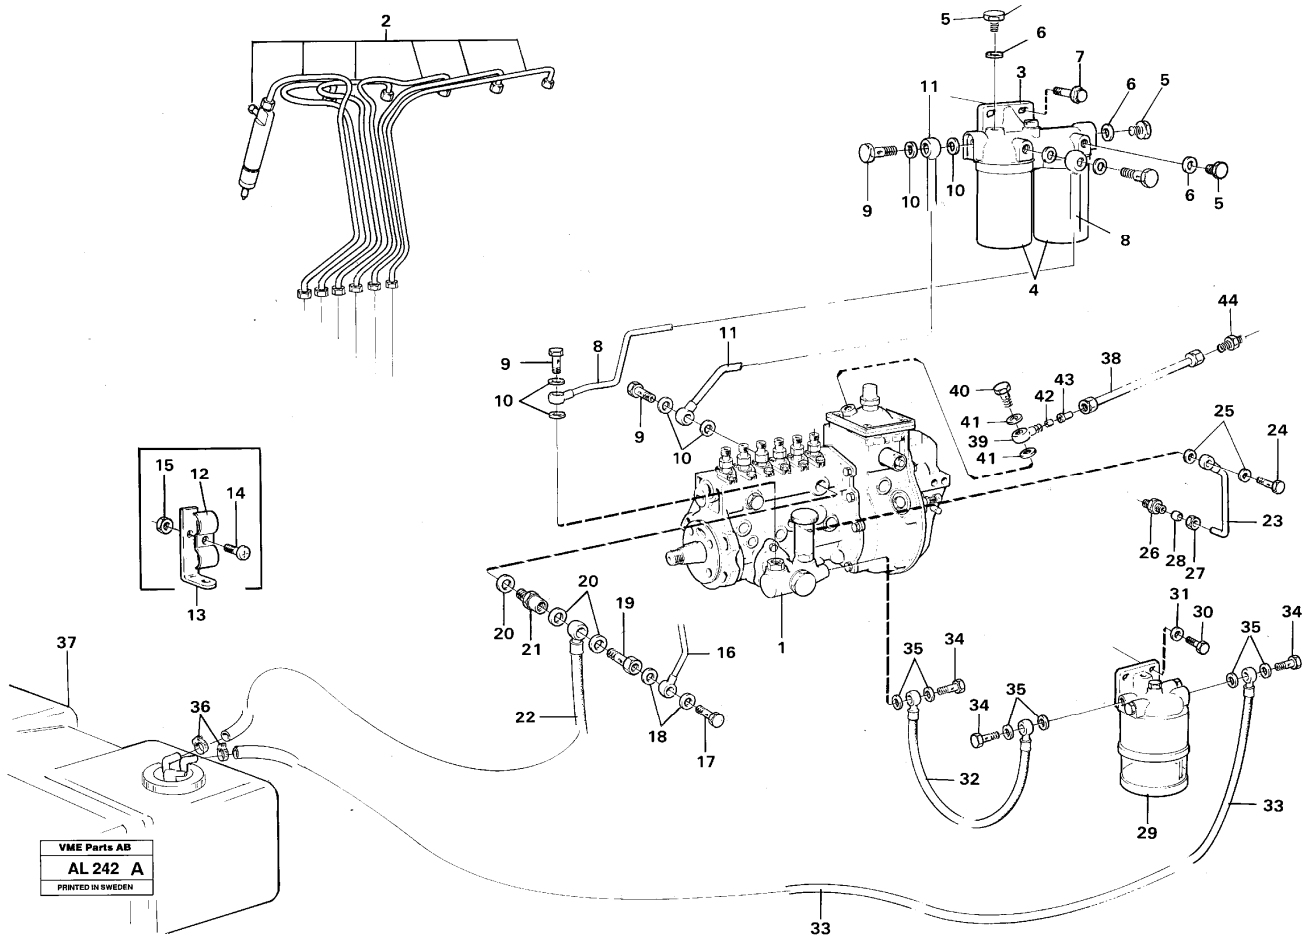

Date: 2014/1/27	Image id: AL242A	Catalogue: 97745	Model: L70C
Brand: Volvo BM	Serial: 11246-13115	Group/Section: 230/50	Title: Fuel system

Pos	Part	Q1	Q2	Q3	Q4	Q5	PS	Kit	Description	Option(s)	Remark
1		1							Injection pump		See ref 236/50
2									Pipe, injector		See ref 237/50
3		1							Filter Housing		See ref 235/50
4		2							Fuel filter		See ref 235/50
5	VOE960630	3							Plug		
6	VOE13947621	3							Plane gasket		(VOE947621)
7	VOE13946752	2							Screw		
8	VOE420843	1							Fuel pipe		
9	VOE7025167	4							Hollow screw		
10	VOE13969011	8							Gasket		(VOE947621)
11	VOE420651	1							Fuel pipe		
12	VOE404279	4							Clamp		
13	VOE13965556	1							Bracket		(VOE965556)