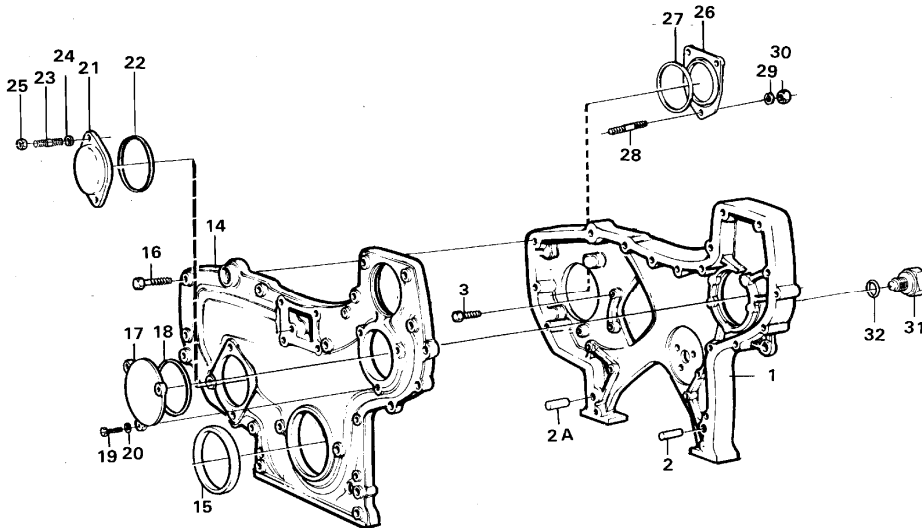

Date: 2014/1/27	Image id: AL232A	Catalogue: 97745	Model: L70C
Brand: Volvo BM	Serial: 11246-13115	Group/Section: 215/50	Title: Timing gear casing

VME Parts AB
AL 232 A
PRINTED IN SWEDEN

Pos	Part	Q1	Q2	Q3	Q4	Q5	PS	Kit	Description	Option(s)	Remark
1	VOE465797	1							Tmg Gear Casing		
2	VOE13941510	1							Pin		(VOE941510)
2A	VOE13941511	1							Pin		(VOE941511)
3	VOE471534	2							Screw		L=28
	VOE471535	2							Screw		L=58
4		1							Gear		See ref 215/100
5		1							Gear		See ref 216/50
6		2							Oilpump gear		See ref 221/50
7		1							Compressor gear		
8		1							Gear,inject.pump		See ref 236/50
9	VOE8192518	1							Idler Gear		(VOE471552)
		1					NS		•Bearing		
10	VOE422766	1					SS		Pin		(VOE467463)
11	VOE478951	1							Thrust Washer		(VOE467529)
12	VOE471554	3							Screw		
13	VOE471555	3							Screw