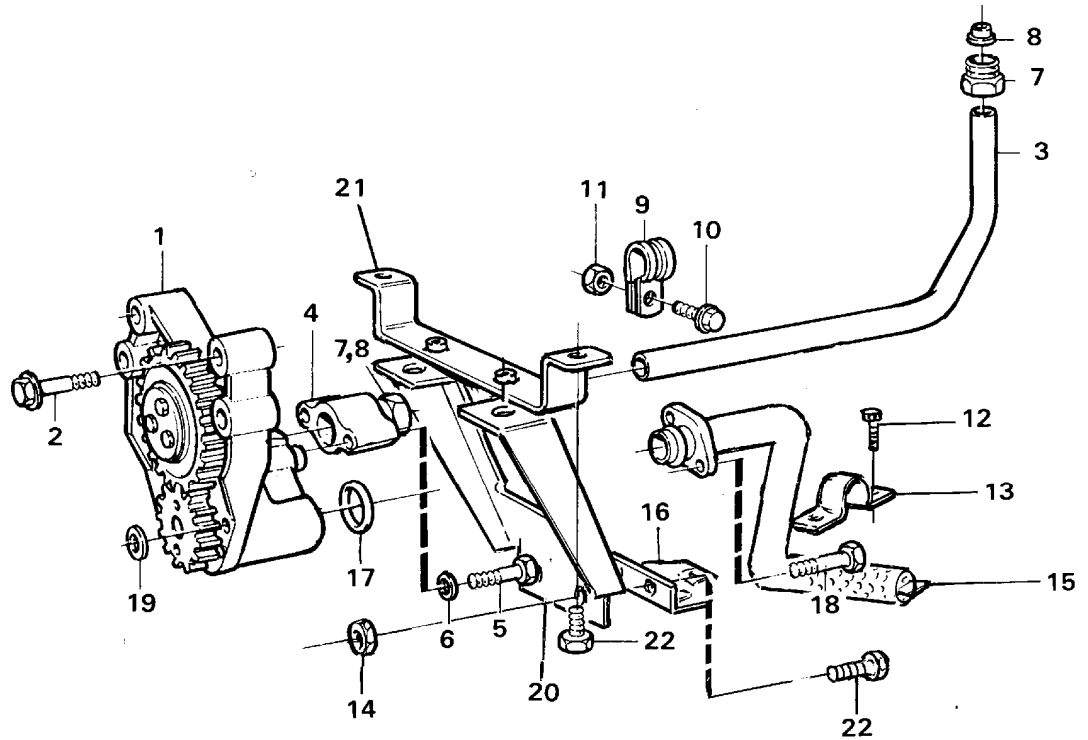

Date: 2014/1/27	Image id: AL235A	Catalogue: 97745	Model: L70C
Brand: Volvo BM	Serial: 11246-13115	Group/Section: 221/50	Title: Lubricating oil system

VME Parts AB
AL 235 A
PRINTED IN SWEDEN

Q1-Q5	Option	Option description	
Q1 TD61GD			
Q2 TD63KDE			

Pos	Part	Q1	Q2	Q3	Q4	Q5	PS	Kit	Description	Option(s)	Remark
1		1	1						Oil pump		See ref 221/100
2	VOE471513	4	4						Screw		M10 L=70
	VOE471734	2	2						Screw		M8 L=70
3	VOE465845	1	1					SS	Tube		ENG - 98903
	VOE420993	1	1						Oil feed pipe		ENG 98904 -
4	VOE465846	1	1						Sleeve		
5	VOE13955308	2	2						Screw		(VOE955308)
6	VOE191172		2						Washer		
7	VOE471588	2	2						Connector		ENG - 98903
	VOE471588	1	1						Connector		ENG 98904 -