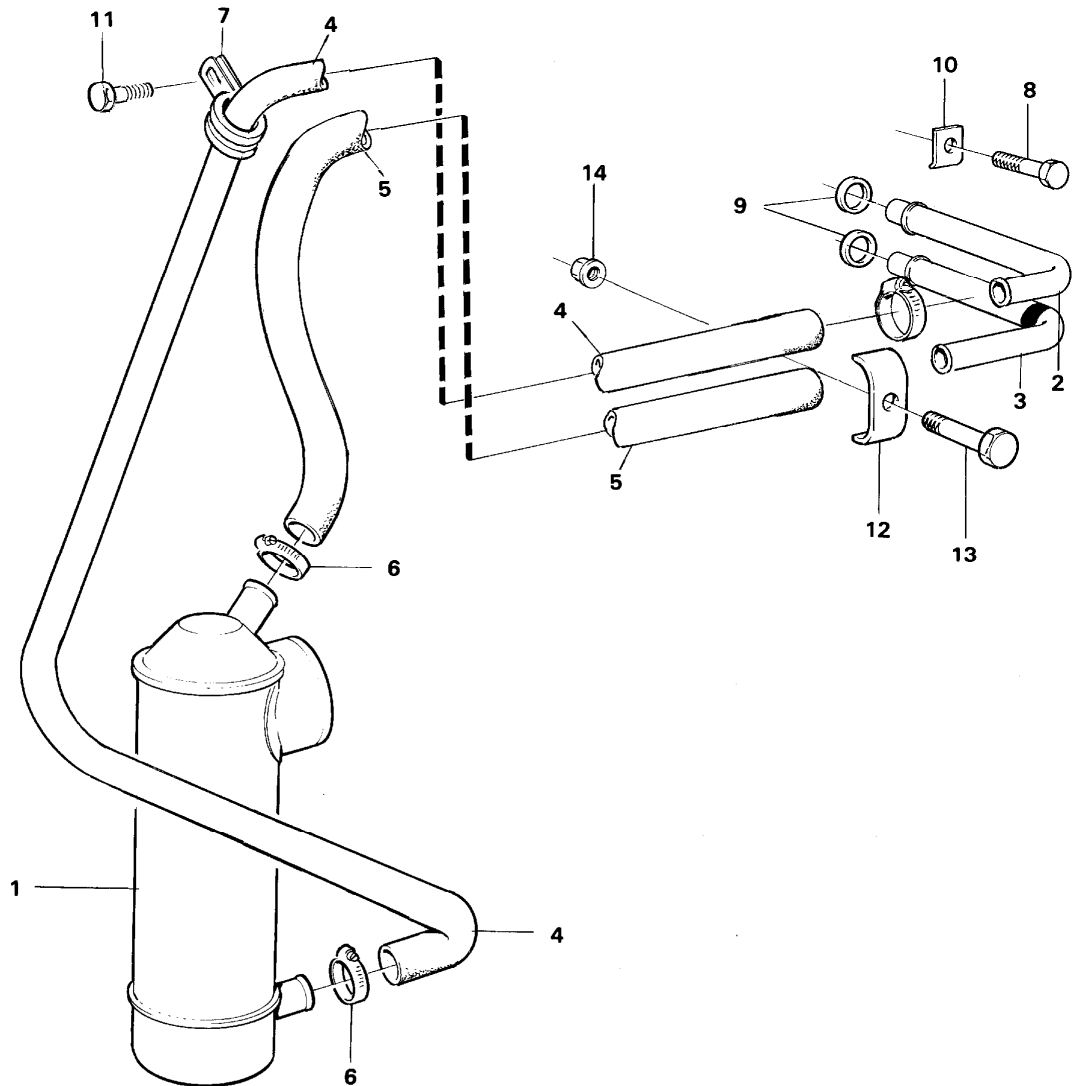

Date: 2014/1/27	Image id: AL240A	Catalogue: 97745	Model: L70C
Brand: Volvo BM	Serial: 11246-13115	Group/Section: 223/150	Title: Oil cooler with hoses TD 63 KDE

VME Parts AB
AL 240 A
PRINTED IN SWEDEN

Pos	Part	Q1	Q2	Q3	Q4	Q5	PS	Kit	Description	Option(s)	Remark
1		1							Oil cooler		See ref 223/50
2	VOE11030729	1							Pipe		
3	VOE425359	1							Coolant pipe		
4	VOE943369	REQ							Hose		L = 1100MM
5	VOE943369	REQ							Hose		L = 830MM
6	VOE943473	4							Hose clamp		
7	VOE943717	2							Clamp		
8	VOE946440	1							Flange screw		(VOE946470)
9	VOE471626	2							Sealing ring		
10	VOE421654	1							Clamp		
11	VOE13965175	1							Screw		(VOE965175)