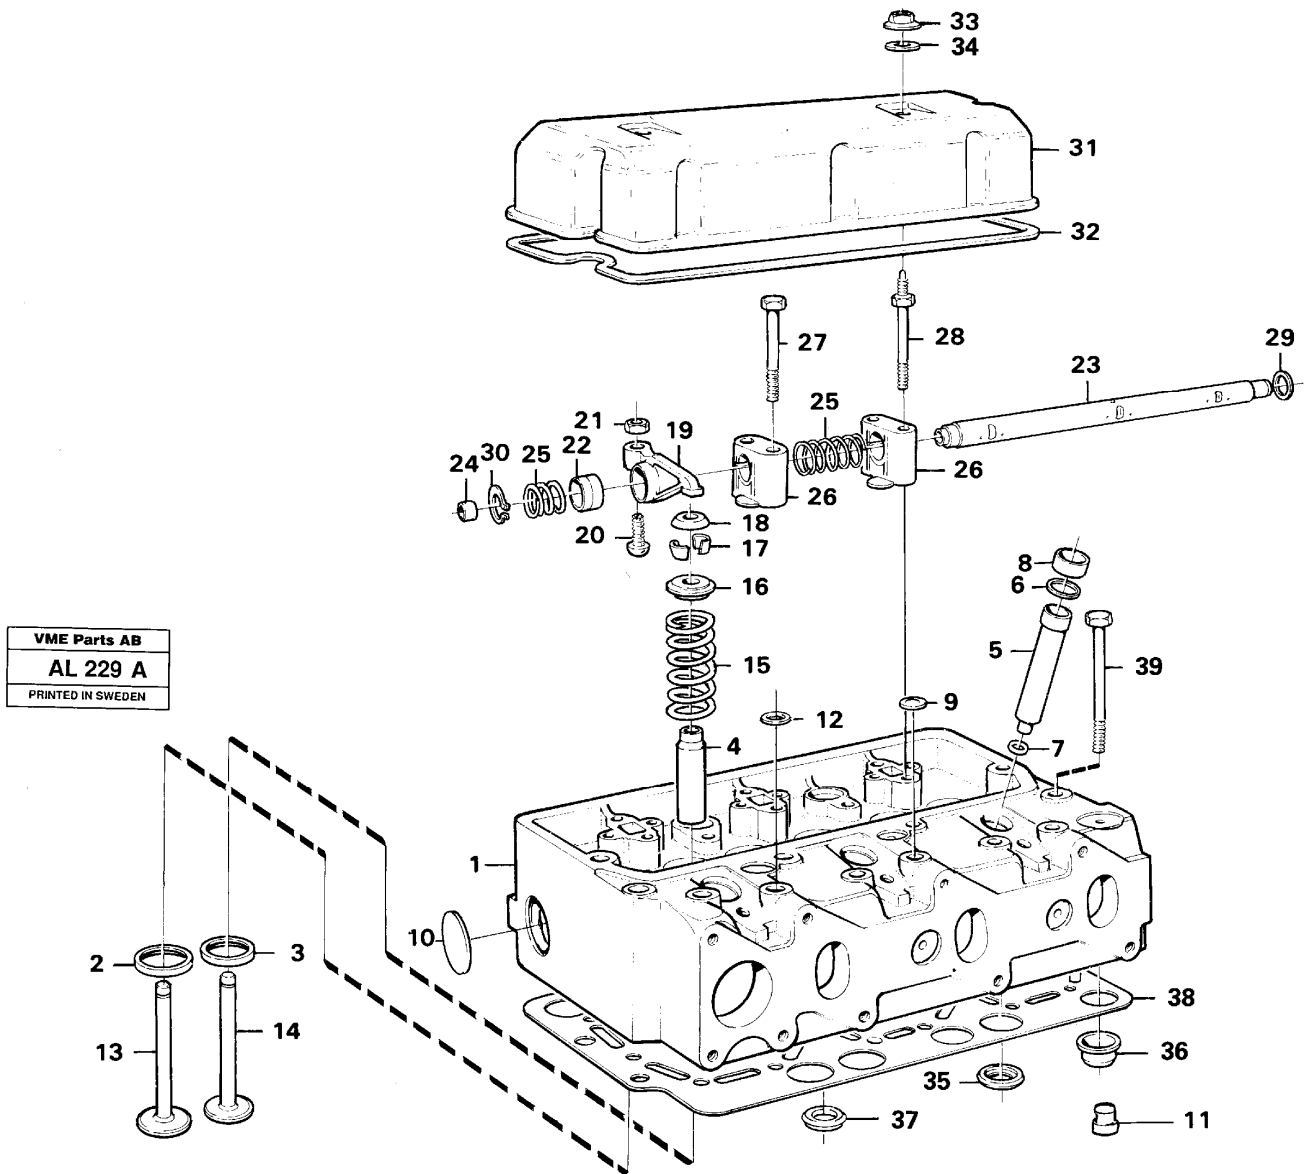

Date: 2014/1/27	Image id: AL229A	Catalogue: 97745	Model: L70C
Brand: Volvo BM	Serial: 11246-13115	Group/Section: 211/50	Title: Cylinder head

Q1-Q5	Option	Option description	
Q1 TD61GD			
Q2 TD63KDE			

Pos	Part	Q1	Q2	Q3	Q4	Q5	PS	Kit	Description	Option(s)	Remark
	VOE420508	2							Cylinder head		
	VOE420878		2						Cylinder head		
1		2					NS		•Cylinder head		
			2				NS		•Cylinder head		
2	VOE465158	6							••Valve seat		STD D, INLET