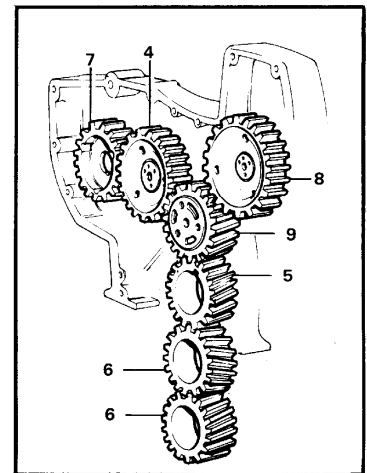

Date: 2014/1/27	Image id: AL232A	Catalogue: 97745	Model: L70C
Brand: Volvo BM	Serial: 11246-13115	Group/Section: 215/50	Title: Timing gear casing

VME Parts AB
AL 232 A
PRINTED IN SWEDEN

Pos	Part	Q1	Q2	Q3	Q4	Q5	PS	Kit	Description	Option(s)	Remark
1	VOE465797	1							Tmg Gear Casing		
2	VOE13941510	1							Pin		(VOE941510)
2A	VOE13941511	1							Pin		(VOE941511)
3	VOE471534	2							Screw		L=28
	VOE471535	2							Screw		L=58
4		1							Gear		See ref 215/100
5		1							Gear		See ref 216/50
6		2							Oilpump gear		See ref 221/50
7		1							Compressor gear		
8		1							Gear,inject.pump		See ref 236/50
9	VOE8192518	1							Idler Gear		(VOE471552)
		1					NS		•Bearing		
10	VOE422766	1					SS		Pin		(VOE467463)
11	VOE478951	1							Thrust Washer		(VOE467529)
12	VOE471554	3							Screw		
13	VOE471555	3							Screw		