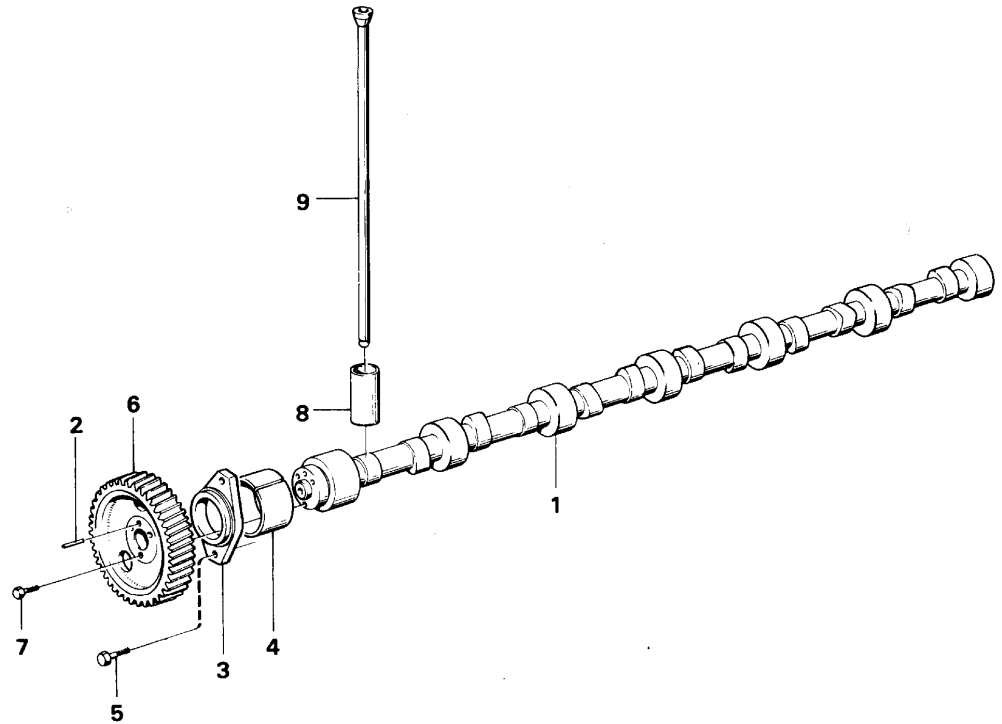

VOLVO

Construction Equipment

Date: 2014/1/27	Image id: AL231A	Catalogue: 97745	Model: L70C
Brand: Volvo BM	Serial: 11246-13115	Group/Section: 215/100	Title: Camshaft

VME Parts AB
AL 231 A
PRINTED IN SWEDEN

Pos	Part	Q1	Q2	Q3	Q4	Q5	PS	Kit	Description	Option(s)	Remark
1	VOE465787	1							Camshaft		
		1					NS		•Camshaft		
2	VOE950588	1							•Pin		
3	VOE465789	1							Flange		
4		7							Bearing bushing		See ref 212/50
5	VOE471509	2							Screw		
6	VOE478297	1							Gear		
7	VOE471555	3							Screw		
8	VOE421067	12							Tappet		
9	VOE420021	12							Rod