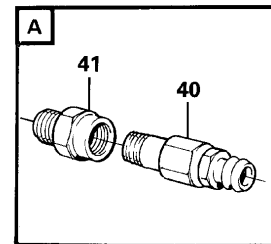

VOLVO

Construction Equipment

Date: 2014/1/27	Image id: AL230B	Catalogue: 97745	Model: L70C
Brand: Volvo BM	Serial: 11246-13115	Group/Section: 212/50	Title: Cylinder block

Pos	Part	Q1	Q2	Q3	Q4	Q5	PS	Kit	Description	Option(s)	Remark
1	VOE420990	1							Cylinder block		
2		7					NS		•Cap		
3	VOE422426	7							••Pin		
4	VOE465899	14							••Screw		
5	VOE422076	1							•Bushing		
6	VOE422077	1							•Bushing		(VOE7422077)
7	VOE422078	1							•Bushing		
8	VOE11000014	1							•Bushing		(VOE422079)
9	VOE422080	1							•Bushing		(VOE7422080)
10	VOE422081	1							•Bushing		
11	VOE422082	1							•Bushing		
12	VOE421154	6							•Nozzle