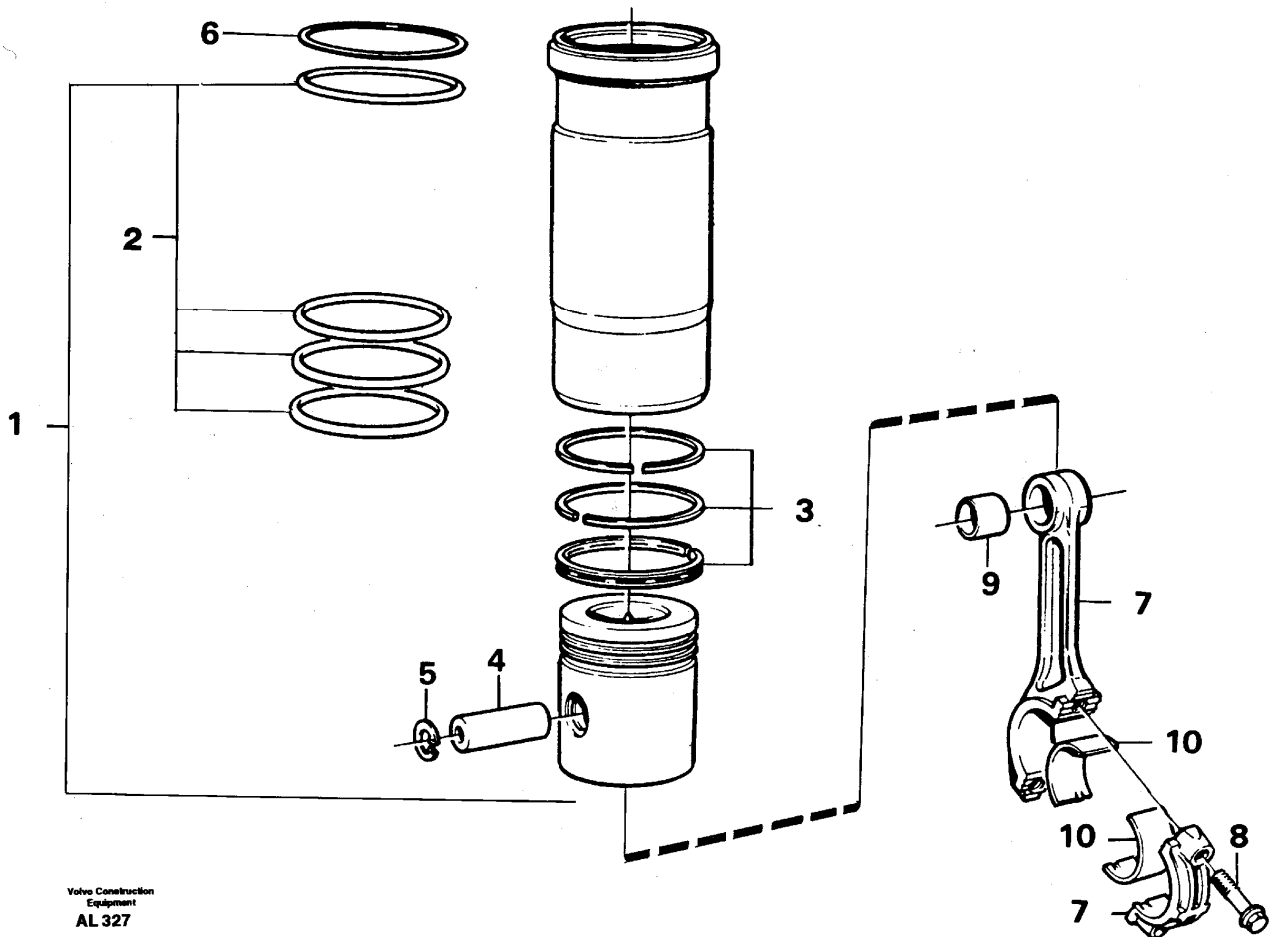

Date: 2014/1/27	Image id: AL327	Catalogue: 97745	Model: L70C
Brand: Volvo BM	Serial: 11246-13115	Group/Section: 213/50	Title: Cylinder liner

Q1-Q5	Option	Option description	
Q1 TD61GD			
Q2 TD63KDE			

Pos	Part	Q1	Q2	Q3	Q4	Q5	PS	Kit	Description	Option(s)	Remark
1	VOE275394	6							Cylinder liner kit		
	VOE275648		6				SS		Cylinder liner kit		
		6	6				NS		•Cylinder liner		
2	VOE271161	6	6						•Seg Ring Kit		(VOE275772)
		6	6				NS		••Sealing strip		ÖVRE/UPPER
		18	18				NS		••Sealing strip		NEDRE/LOWER
3	VOE270713	6							•Piston Ring Kit		(VOE275376)STD D
	VOE276310		6						•Piston Ring Kit		
4	VOE3978023	6	6						•Piston Pin		
5	VOE914523	12	12						•Snap Ring