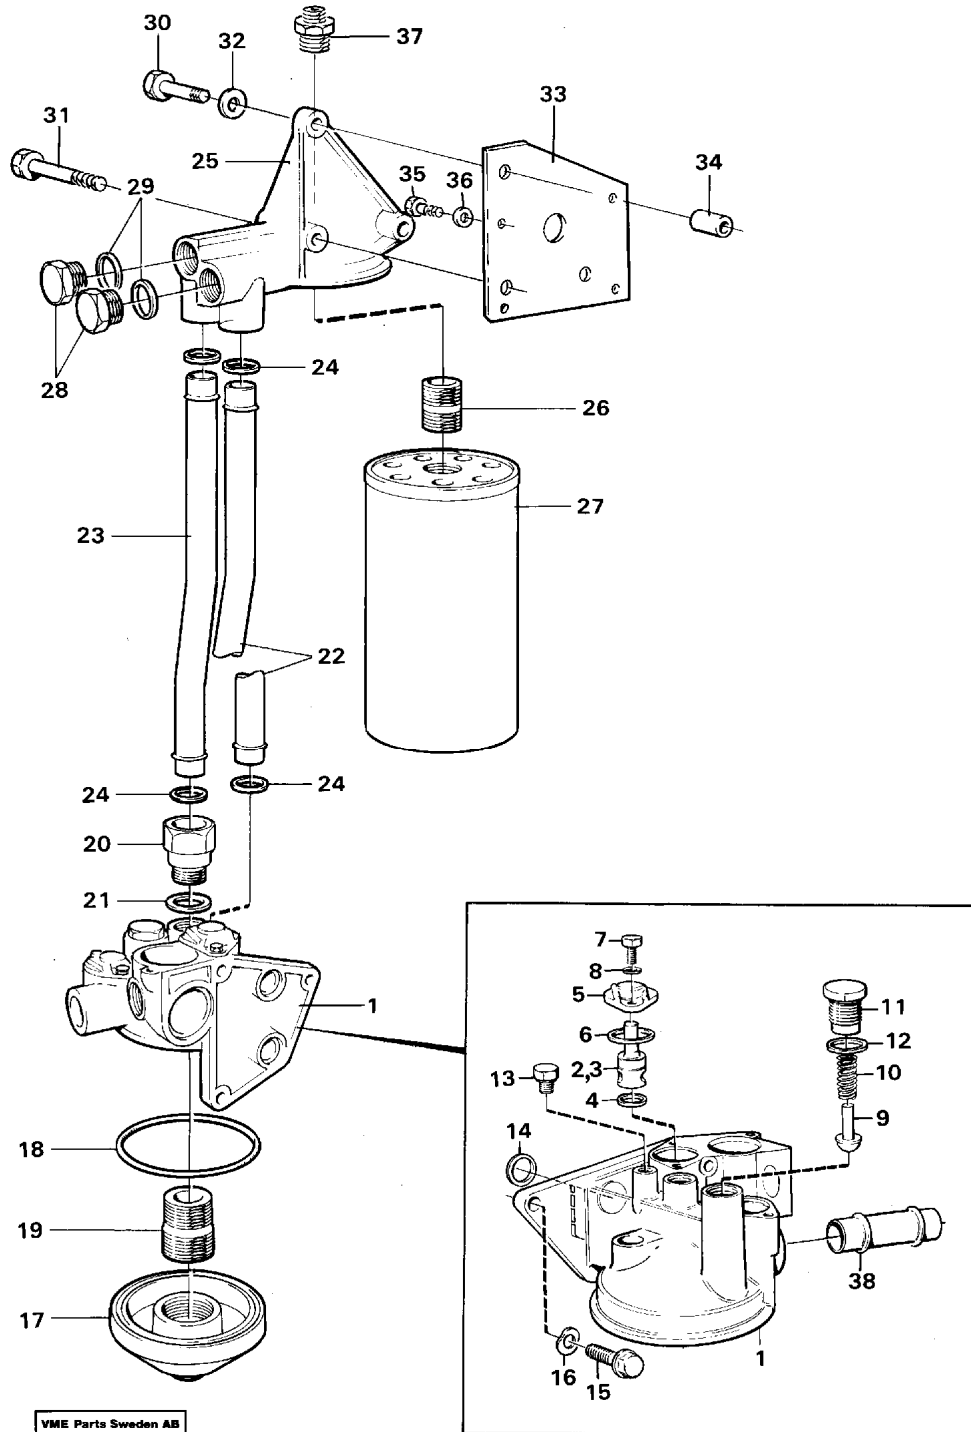

Date: 2014/2/10	Image id: 20256	Catalogue: 97318	Model: L90
Brand: Volvo BM	Serial: 7401-11008, 40301-50000, 60001-61100	Group/Section: 22/120	Title: Oil filter. ENG 64927 -

VME Parts Sweden AB
20256
PRINTED IN SWEDEN

Pos	Part	Q1	Q2	Q3	Q4	Q5	PS	Kit	Description	Option(s)	Remark