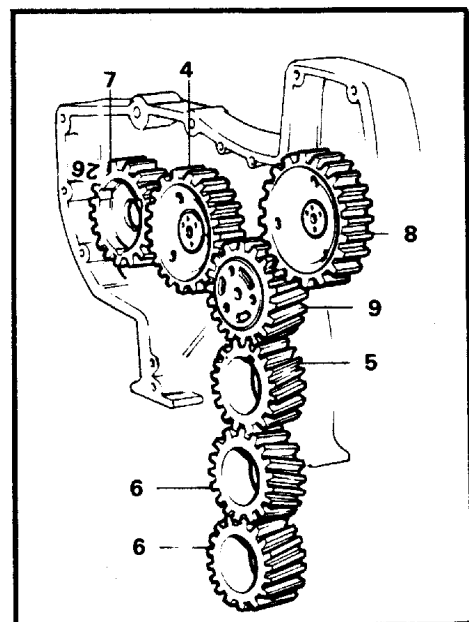

Date: 2014/2/10	Image id: 18412	Catalogue: 97318	Model: L90
Brand: Volvo BM	Serial: 7401-11008, 40301-50000, 60001-61100	Group/Section: 21/250	Title: Timing gear casing

VOLVO BM
PARTS DIVISION
18412
PRINTED IN SWEDEN

Pos	Part	Q1	Q2	Q3	Q4	Q5	PS	Kit	Description	Option(s)	Remark