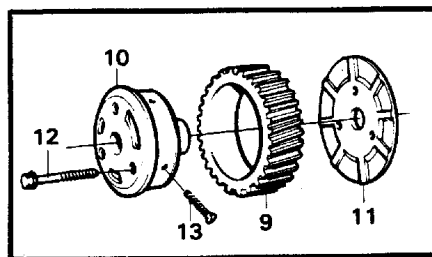

Date: 2014/2/10	Image id: 18412	Catalogue: 97318	Model: L90
Brand: Volvo BM	Serial: 7401-11008, 40301-50000, 60001-61100	Group/Section: 21/250	Title: Timing gear casing

VOLVO BM
PARTS DIVISION
18412
PRINTED IN SWEDEN

Pos	Part	Q1	Q2	Q3	Q4	Q5	PS	Kit	Description	Option(s)	Remark