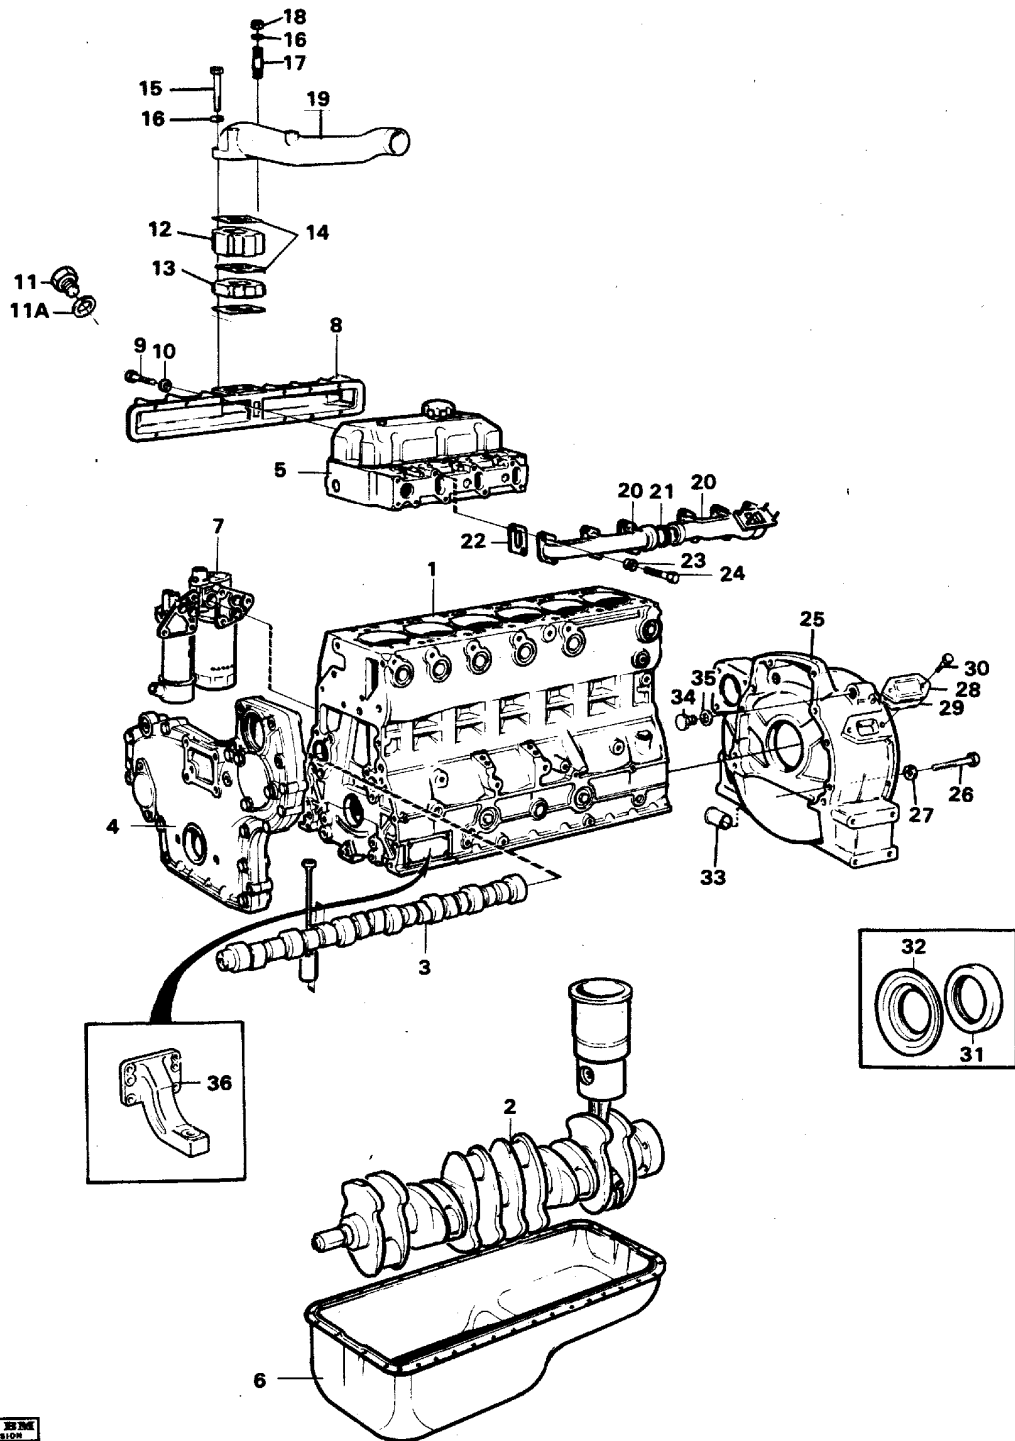

Pos	Part	Q1	Q2	Q3	Q4	Q5	PS	Kit	Description	Option(s)	Remark
-----	------	----	----	----	----	----	----	-----	-------------	-----------	--------

1								Cylinder block	See ref 21/150
2								Crank mechanism	See ref 21/300
3								Camshaft	See ref 21/200
4								Timing gear casing	See ref 21/250
5								Cylinder head	See ref 21/100
6								Lubricating system	See ref 22/50
7								Oil filter	See ref 22/100
8	VOE420509	1						Inlet pipe	
9	VOE13965180	12						Screw	(VOE965180)
10	VOE13941907	12						Washer	(VOE941907)
11	VOE479979	1						Plug	(VOE191026)ENG - 8050
	VOE960628	1						Plug	ENG 8051 -
11A	VOE13947281	1						Gasket	(VOE907132)
12		1				NS		Spacer	TD 61 G
13		1				NS		Spacer	TD 61 G
		1						Starter element	See ref 37/400
14	VOE471682	3						Gasket	(VOE424619)TD 61 G
15	VOE13955311	2						Screw	TD 61 G
16	VOE13955894	4						Washer	(VOE955894)TD 61 G
17	VOE942283	2						Stud	TD 61 G
18	VOE955782	2						Hexagon nut	TD 61 G
19	VOE465251	1						Pipe	TD 61 G
20	VOE3978061	1						Exhaust pipe	(VOE465878)FRÄMRE/ FRONT
	VOE847461	1						Exhaust pipe	BAKRE/REAR
21	VOE275748	1						Sealing kit	
22	VOE420538	6						Gasket	
23	VOE420500	12						Sleeve	
24	VOE13965186	12						Screw	(VOE965186)
25	VOE11030955	1						Flywheel housing	(VOE4772142)
26	VOE13966361	6						Flange screw	(MI966361)M14 X 55
	VOE968753	2						Flange screw	M14 X 75
	VOE13946544	2						Screw	(VOE946544)M6X16
27	VOE941911	10						Spring washer	ENG - 5051
28	VOE4772168	1						Cover	
29	VOE4804167	1						Gasket	
30	VOE971003	2						Hexagon screw	(VOE962911)ENG - 5051
	VOE968753	2						Flange screw	(VOE965242)ENG 5052 -
31	VOE477119	1						Crankshaft seal	(VOE821755)
32	VOE4772132	1						Oil Catcher	
33	VOE739393	1						Tube	
34	VOE960630	1						Plug	
35	VOE13947621	1						Plane gasket	(VOE947621)
36								Engine mounting	See ref 21/400