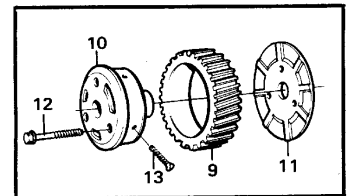

VOLVO

Construction Equipment

Date: 2014/2/10	Image id: AH121A	Catalogue: 97711	Model: L90B
Brand: Volvo BM	Serial: 11100-13000, 61101-61900	Group/Section: 215/50	Title: Camshaft

Pos	Part	Q1	Q2	Q3	Q4	Q5	PS	Kit	Description	Option(s)	Remark
1	VOE465787	1							Camshaft		
		1					NS		•Camshaft		
2	VOE950588	1							•Pin		
3	VOE465789	1							Flange		
4		7							Bearing bushing		See ref 212/50
5	VOE471509	2							Screw		
6	VOE478297	1							Gear		
7	VOE471555	3							Screw		
8	VOE421067	12							Tappet		
9	VOE420021	12							Rod		

Date: 2014/2/10	Image id: AH122A	Catalogue: 97711	Model: L90B
Brand: Volvo BM	Serial: 11100-13000, 61101-61900	Group/Section: 215/100	Title: Timing gear casing

VME Parts AB
AH 122 A
PRINTED IN SWEDEN

Pos	Part	Q1	Q2	Q3	Q4	Q5	PS	Kit	Description	Option(s)	Remark
1	VOE465797	1							Tmg Gear Casing		
2	VOE13941510	1							Pin		(VOE941510)
2A	VOE13941511	1							Pin		(VOE941511)
3	VOE471534	2							Screw		L=28
	VOE471535	2							Screw		L=58
4		1							Gear		See ref 215/50
5		1							Gear		See ref 216/50
6		2							Oilpump gear		See ref 221/100
7		1							Compressor gear		
8		1							Gear,inject.pump		See ref 236/50
9	VOE8192518	1							Idler Gear		(VOE471552)
		1					NS		•Bearing		
10	VOE422766	1					SS		Pin		(VOE467463)
11	VOE478951	1							Thrust Washer		(VOE467529)
12	VOE471554	3							Screw		
13	VOE471555	3							Screw		