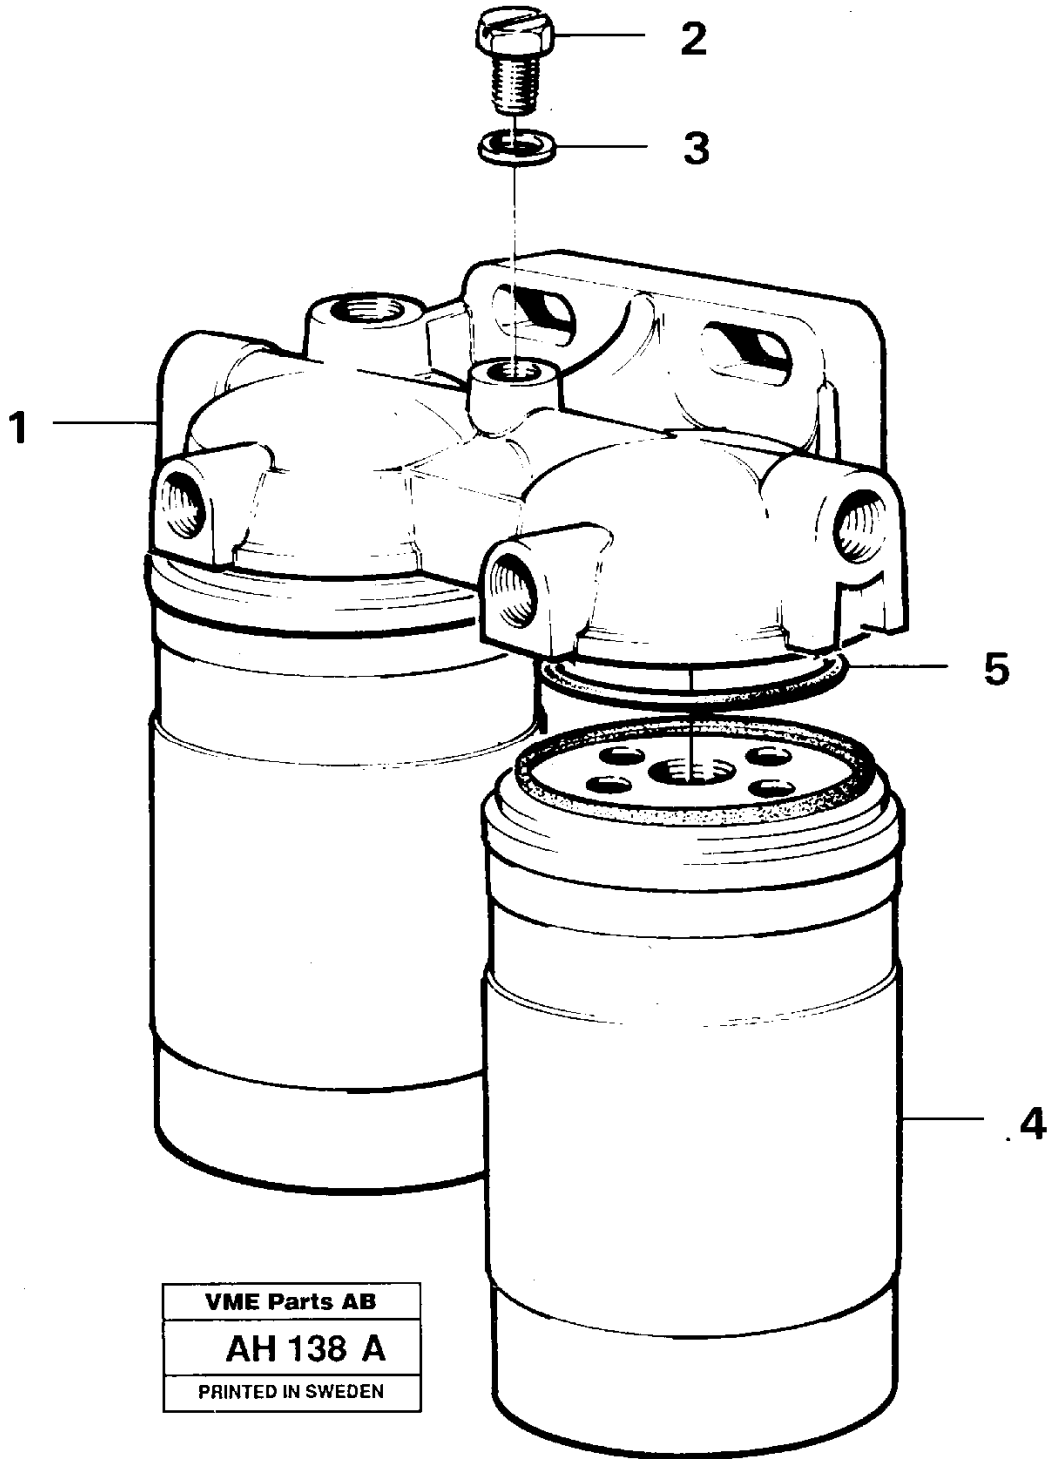

Date: 2014/2/10	Image id: AH138A	Catalogue: 97711	Model: L90B
Brand: Volvo BM	Serial: 11100-13000, 61101-61900	Group/Section: 233/100	Title: Fuel filter

VME Parts AB
AH 138 A
PRINTED IN SWEDEN

Pos	Part	Q1	Q2	Q3	Q4	Q5	PS	Kit	Description	Option(s)	Remark