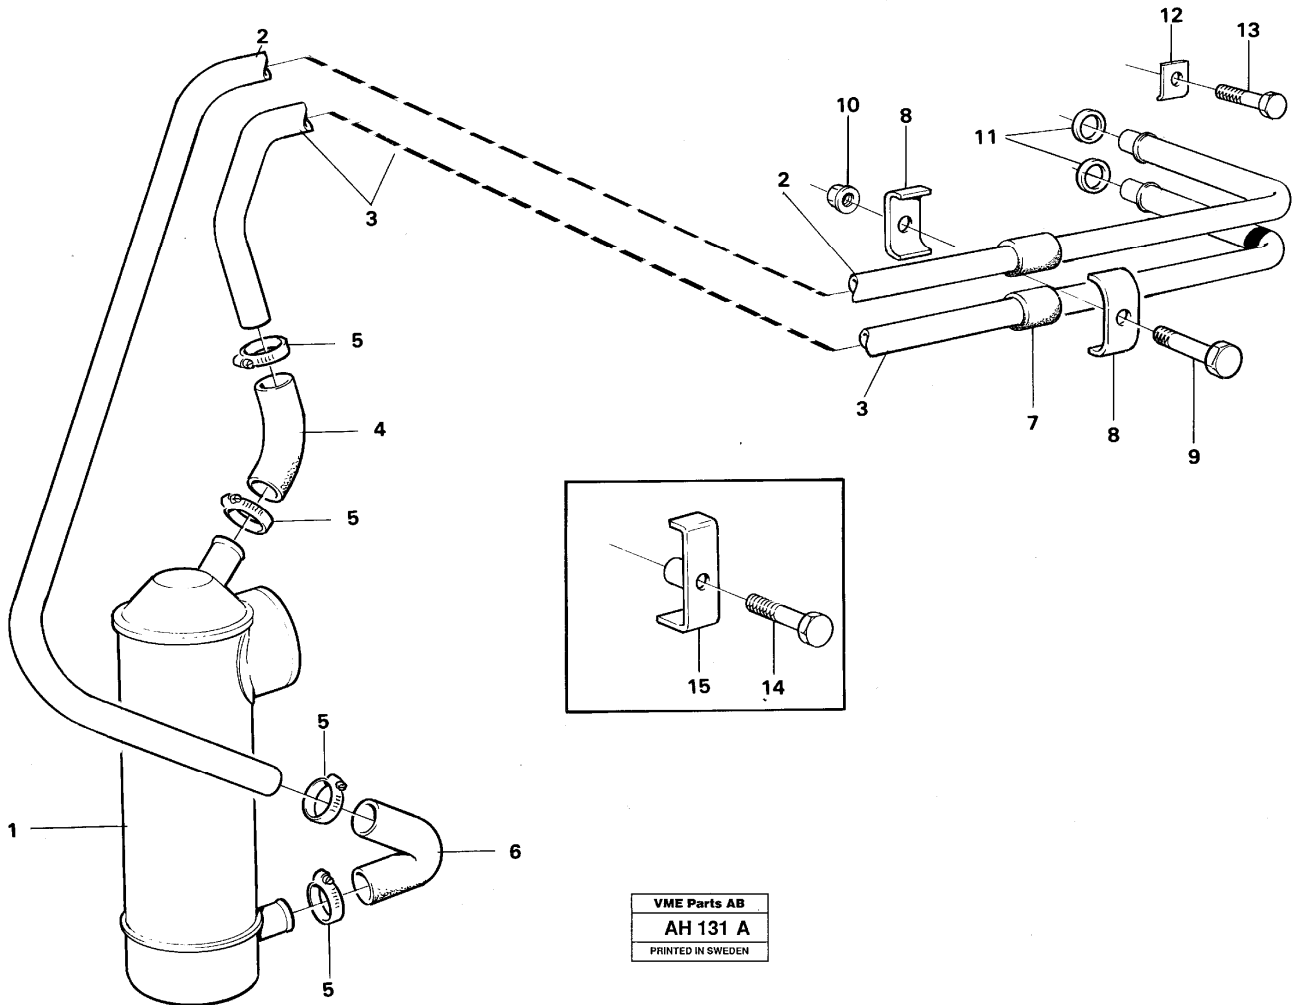

Date: 2014/2/10	Image id: AH131A	Catalogue: 97711	Model: L90B
Brand: Volvo BM	Serial: 11100-13000, 61101-61900	Group/Section: 223/100	Title: Oil cooler with hoses

VME Parts AB
AH 131 A
PRINTED IN SWEDEN

Pos	Part	Q1	Q2	Q3	Q4	Q5	PS	Kit	Description	Option(s)	Remark
1		1							Oil cooler		See ref 223/50
2	VOE4772228	1							Pipe		
3	VOE4772089	1							Pipe		
4	VOE943369	REQ							Hose		L = 140
5	VOE943473	4							Hose clamp		
6	VOE351574	1							Hose		
7	VOE11000285	REQ							Rubber hose		L = 30 X 2
8	VOE424204	4							Clamp		
9	VOE946470	2							Flange screw		(VOE946470)
10	VOE13945408	2							Nut		(EH945408)
11	VOE471626	2							Sealing ring