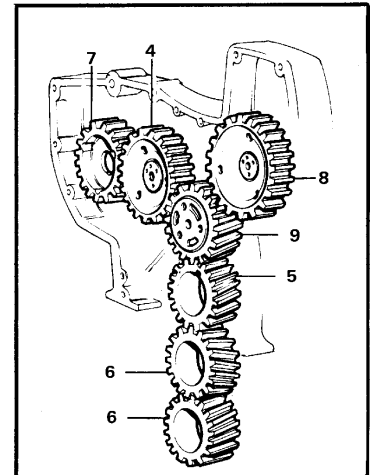

VOLVO

Construction Equipment

Date: 2014/2/10	Image id: AH121A	Catalogue: 97711	Model: L90B
Brand: Volvo BM	Serial: 11100-13000, 61101-61900	Group/Section: 215/50	Title: Camshaft

Pos	Part	Q1	Q2	Q3	Q4	Q5	PS	Kit	Description	Option(s)	Remark
1	VOE465787	1							Camshaft		
		1					NS		•Camshaft		
2	VOE950588	1							•Pin		
3	VOE465789	1							Flange		
4		7							Bearing bushing		See ref 212/50
5	VOE471509	2							Screw		
6	VOE478297	1							Gear		
7	VOE471555	3							Screw		
8	VOE421067	12							Tappet		
9	VOE420021	12							Rod		

Date: 2014/2/10	Image id: AH122A	Catalogue: 97711	Model: L90B
Brand: Volvo BM	Serial: 11100-13000, 61101-61900	Group/Section: 215/100	Title: Timing gear casing

VME Parts AB
AH 122 A
PRINTED IN SWEDEN

Pos	Part	Q1	Q2	Q3	Q4	Q5	PS	Kit	Description	Option(s)	Remark
1	VOE465797	1							Tmg Gear Casing		
2	VOE13941510	1							Pin		(VOE941510)
2A	VOE13941511	1							Pin		(VOE941511)
3	VOE471534	2							Screw		L=28
	VOE471535	2							Screw		L=58
4		1							Gear		See ref 215/50
5		1							Gear		See ref 216/50
6		2							Oilpump gear		See ref 221/100
7		1							Compressor gear		
8		1							Gear,inject.pump		See ref 236/50
9	VOE8192518	1							Idler Gear		(VOE471552)
		1					NS		•Bearing		
10	VOE422766	1					SS		Pin		(VOE467463)
11	VOE478951	1							Thrust Washer		(VOE467529)
12	VOE471554	3							Screw		
13	VOE471555	3							Screw		