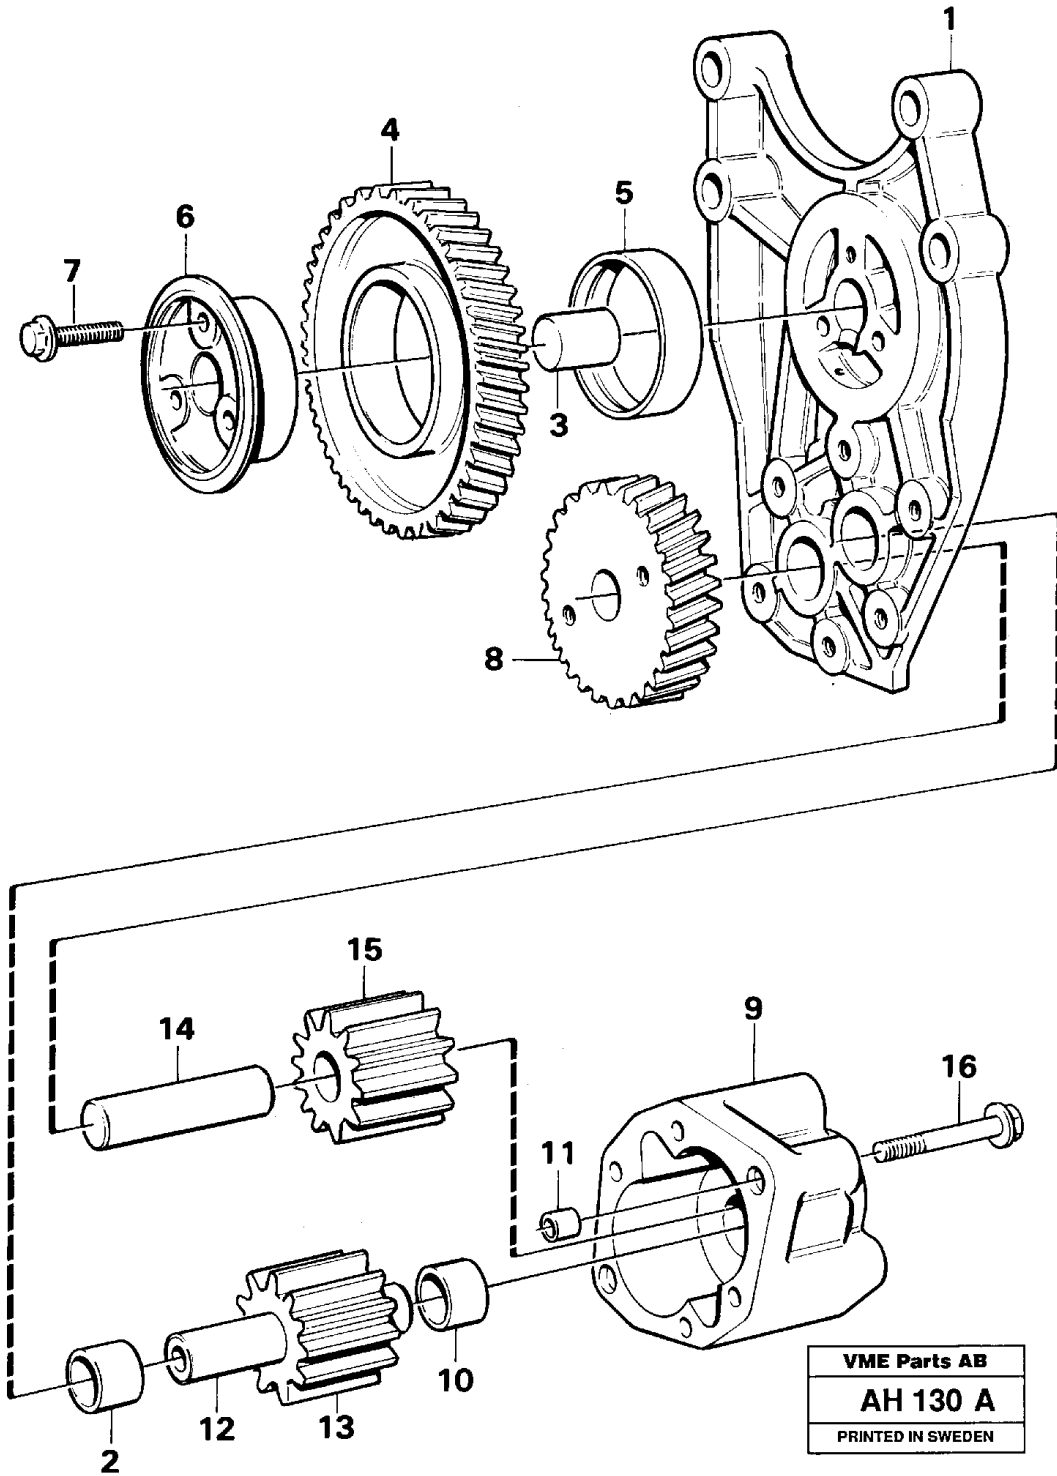

Date: 2014/2/10	Image id: AH130A	Catalogue: 97711	Model: L90B
Brand: Volvo BM	Serial: 11100-13000, 61101-61900	Group/Section: 221/100	Title: Oil pump

VME Parts AB
AH 130 A
PRINTED IN SWEDEN

Pos	Part	Q1	Q2	Q3	Q4	Q5	PS	Kit	Description	Option(s)	Remark