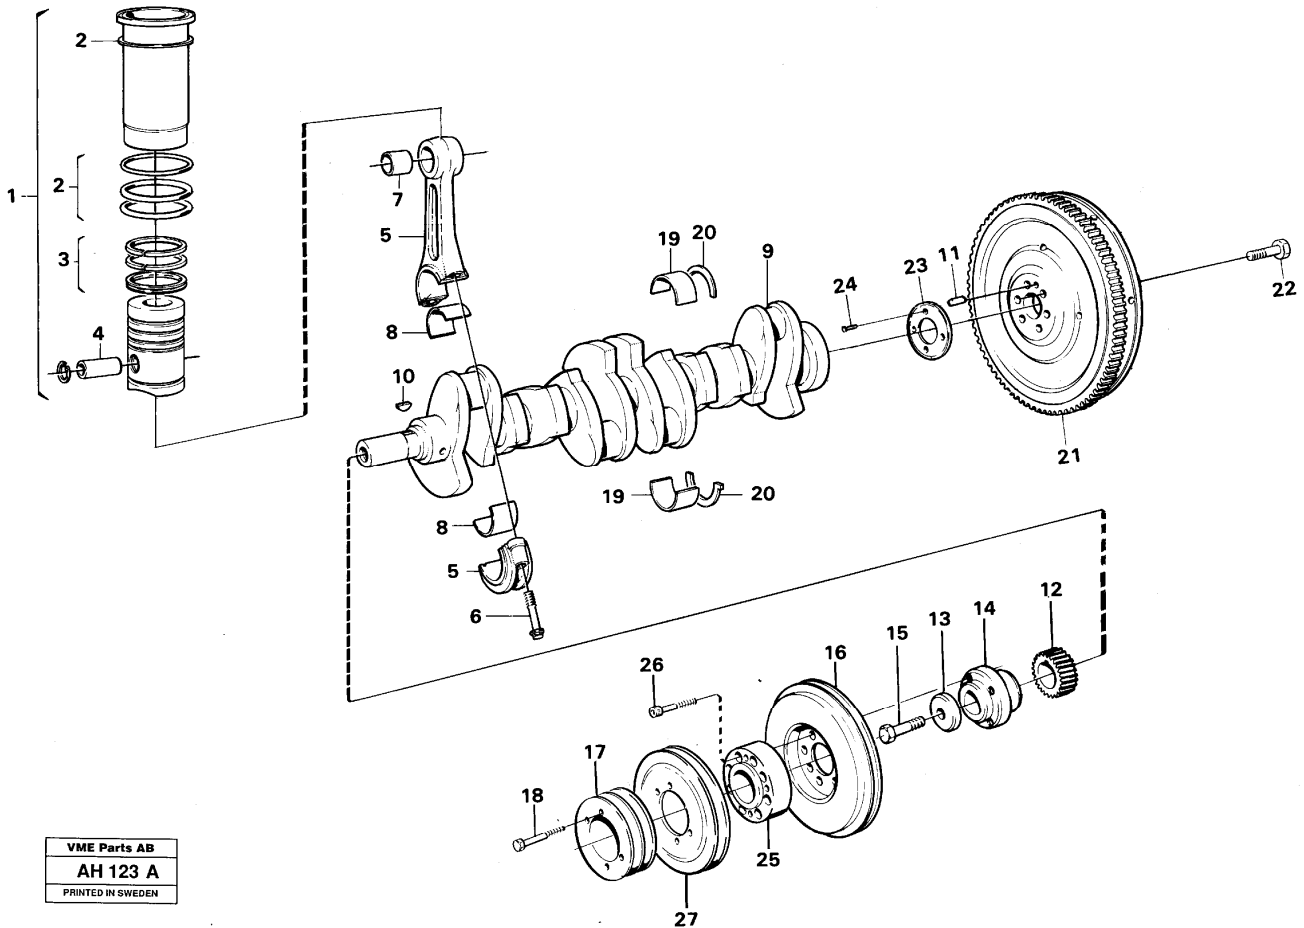

Date: 2014/2/10	Image id: AH123A	Catalogue: 97711	Model: L90B
Brand: Volvo BM	Serial: 11100-13000, 61101-61900	Group/Section: 216/50	Title: Crankshaft and related parts

VME Parts AB
AH 123 A
PRINTED IN SWEDEN

Pos	Part	Q1	Q2	Q3	Q4	Q5	PS	Kit	Description	Option(s)	Remark
1	VOE275394	6							Cylinder liner kit		STD D
		1					NS		•Cylinder liner		
2	VOE271161	1							•Sealing ring kit		(VOE275772)
		1					NS		••Sealing strip		ÖVRE/UPPER
		3					NS		••Sealing strip		NEDRE/LOWER
3	VOE270713	1							•Piston ring kit		(VOE275376)STD D
		1					NS		••Compression ring		
		1					NS		••Compression ring		
		1					NS		••Oil ring		
4	VOE3978023	6							•Gudgeon pin		(VOE420258)
	VOE914523	12							•Retaining ring		
	VOE465394	REQ							Shim		THICK = 0,20mm
	VOE465395	REQ							Shim		THICK = 0,30mm