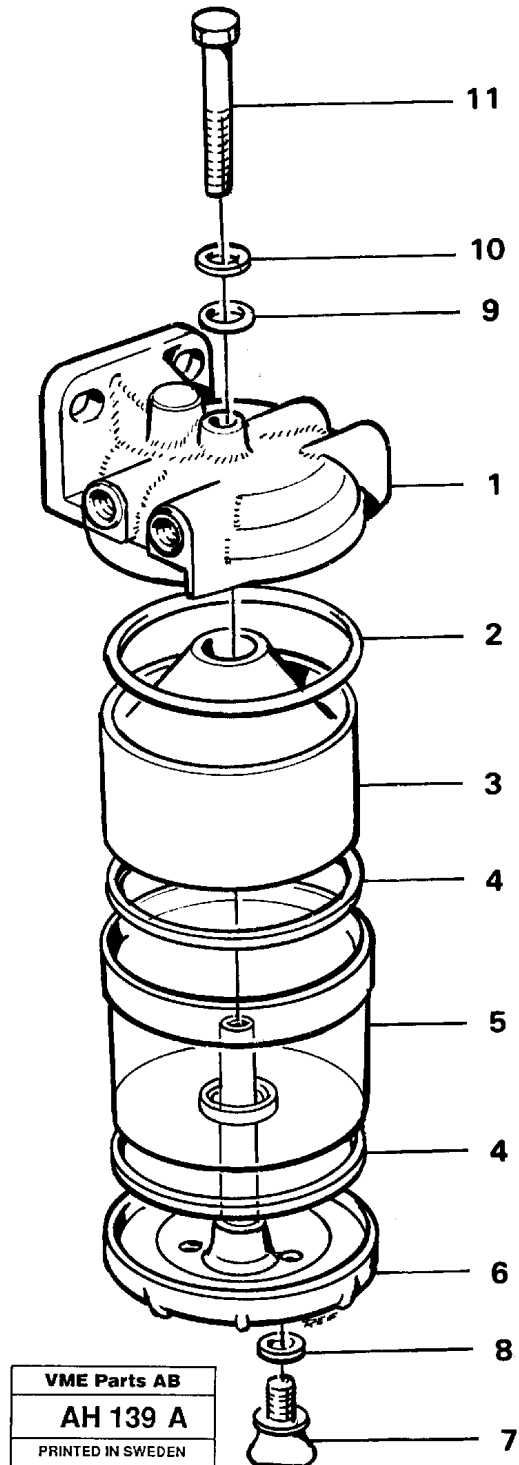

Date: 2014/2/10	Image id: AH139A	Catalogue: 97711	Model: L90B
Brand: Volvo BM	Serial: 11100-13000, 61101-61900	Group/Section: 233/150	Title: Slurry separator

Pos	Part	Q1	Q2	Q3	Q4	Q5	PS	Kit	Description	Option(s)	Remark