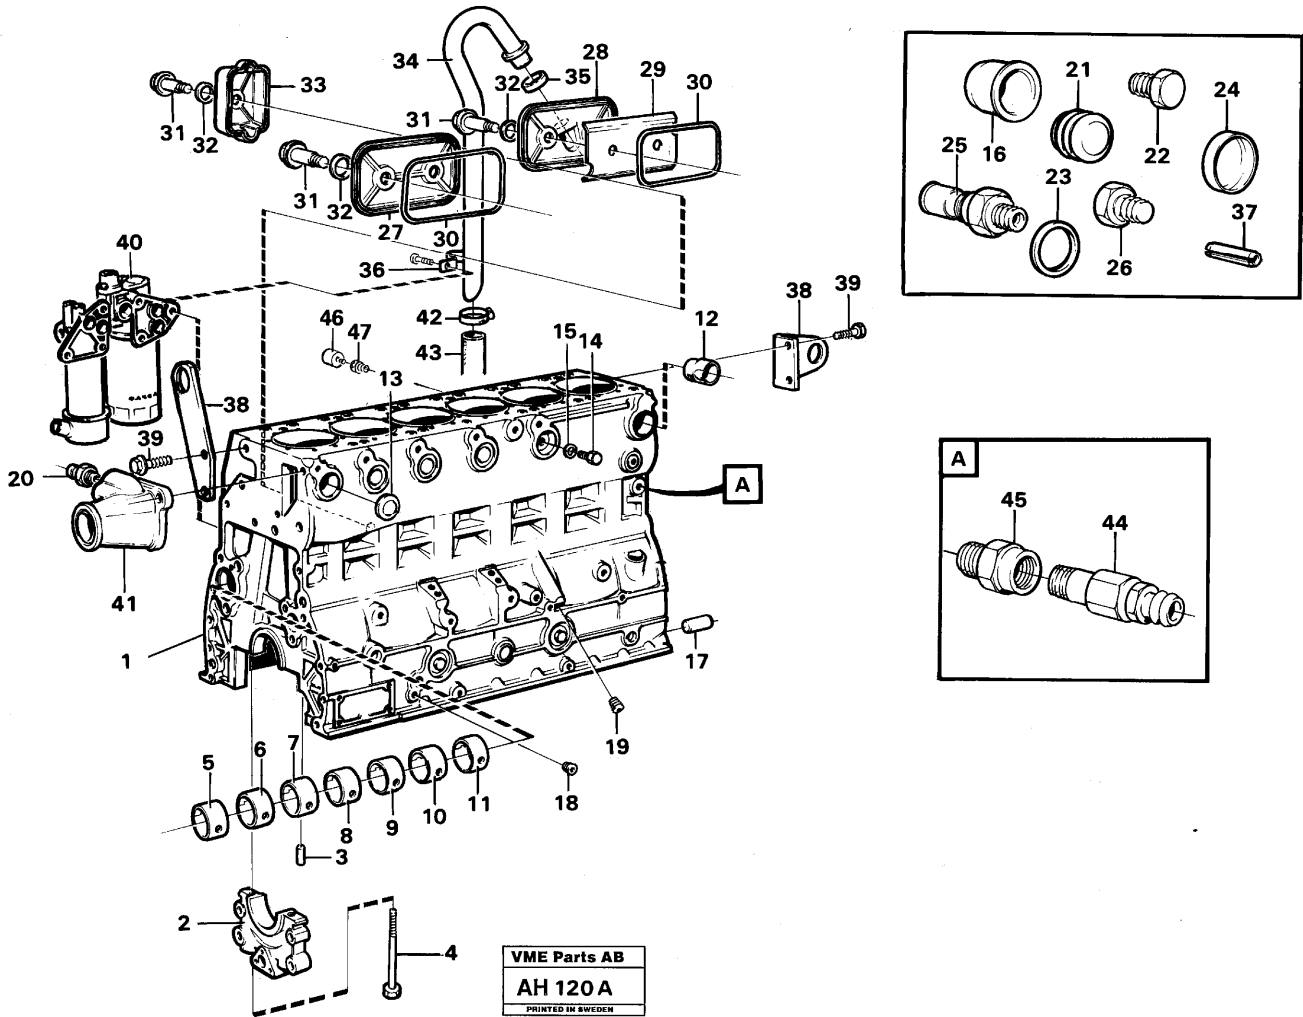

Date: 2014/2/10	Image id: AH120A	Catalogue: 97711	Model: L90B
Brand: Volvo BM	Serial: 11100-13000, 61101-61900	Group/Section: 212/50	Title: Cylinder block

Pos	Part	Q1	Q2	Q3	Q4	Q5	PS	Kit	Description	Option(s)	Remark
1	VOE465800	1					OP		Cylinder block		ENG - 78664
	VOE420970	1					SS		Cylinder block		ENG 78665 - 86154
	VOE420990	1							Cylinder block		ENG 86155 -
2		7					NS		•Cap		
3	VOE422426	7							••Pin		
4	VOE465899	14							••Screw		
5	VOE422076	1							•Bushing		
6	VOE422077	1							•Bushing		(VOE7422077)
7	VOE422078	1							•Bushing		
8	VOE11000014	1							•Bushing		(VOE422079)
9	VOE422080	1							•Bushing		(VOE7422080)