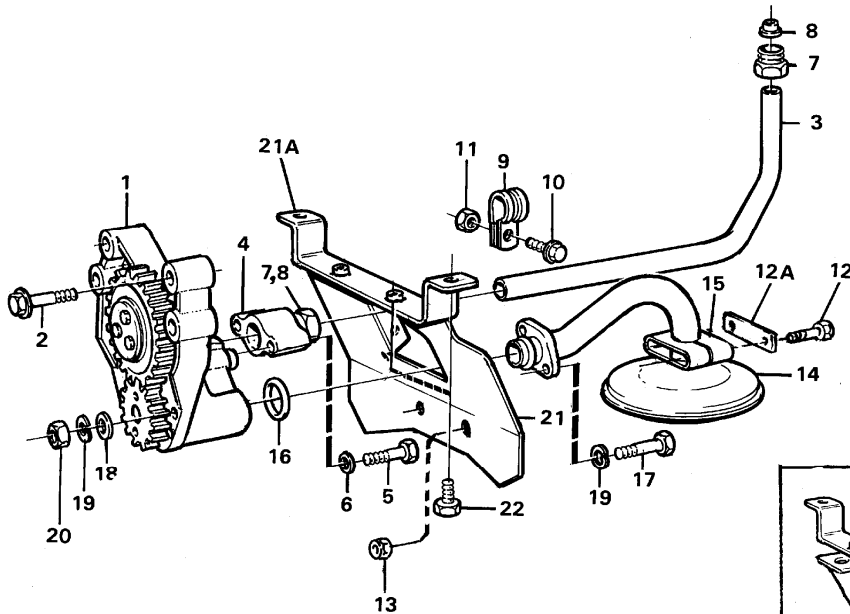

Date: 2014/2/10	Image id: AH127B	Catalogue: 97711	Model: L90B
Brand: Volvo BM	Serial: 11100-13000, 61101-61900	Group/Section: 221/50	Title: Lubricating oil system

VME Parts AB
AH 127 B
PRINTED IN SWEDEN

Pos	Part	Q1	Q2	Q3	Q4	Q5	PS	Kit	Description	Option(s)	Remark
1		1							Oil pump		See ref 221/100
2	VOE471513	4							Screw		M10 L=70
	VOE471734	2							Screw		M8 L=70
3	VOE465845	1					SS		Tube		
4	VOE465846	1							Sleeve		
5	VOE13955308	2							Screw		(VOE955308)
6	VOE13955894	2							Washer		(VOE955894)
7	VOE471588	2							Connector		
8	VOE980786	2							Fitting		(VOE956972)
9	VOE1545433	1							Clamp		
10	VOE946440	1							Flange screw		
11	VOE13945408	1							Nut		(EH945408)
12	VOE13965218	2							Screw		(VOE965218)CH 11660