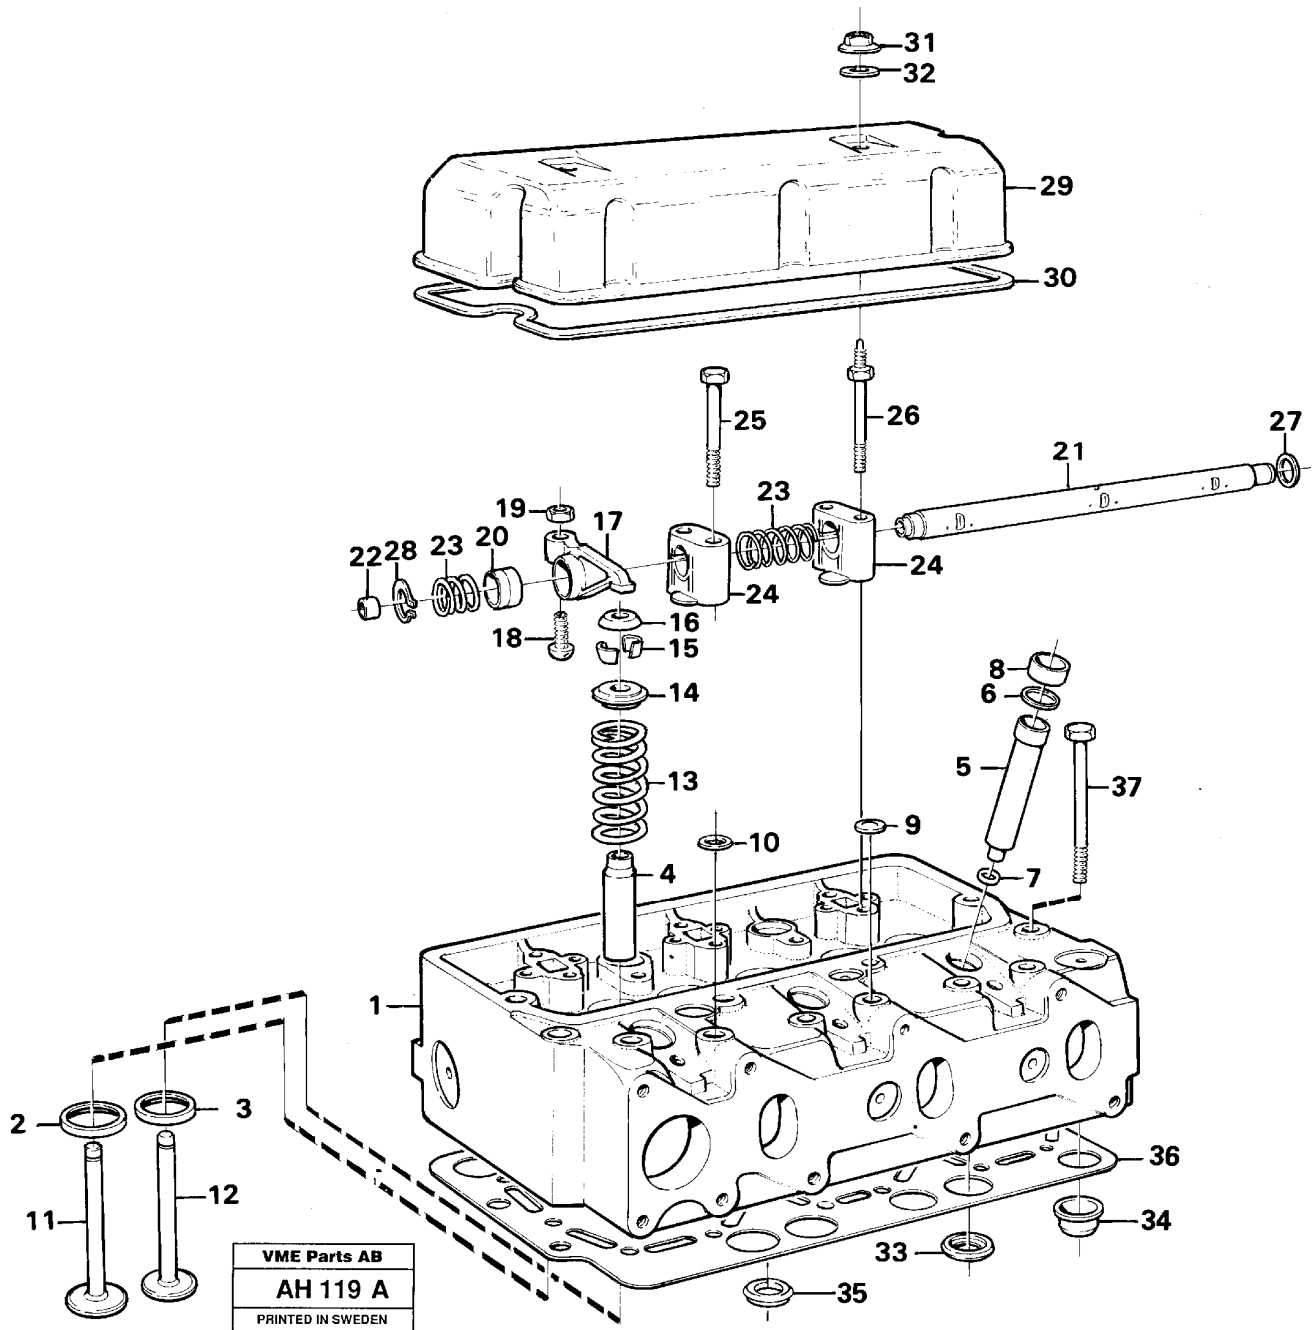

Date: 2014/2/10	Image id: AH118A	Catalogue: 97711	Model: L90B
Brand: Volvo BM	Serial: 11100-13000, 61101-61900	Group/Section: 210/100	Title: Engine, assembly

Pos	Part	Q1	Q2	Q3	Q4	Q5	PS	Kit	Description	Option(s)	Remark
1									Cylinder block		See ref 212/50
2									Crank mechanism		See ref 216/50
3									Camshaft		See ref 215/50
4									Timing gear casing		See ref 215/100
5									Lubricating system		See ref 217/50
6									Cylinder head		See ref 211/50
7									Oil filter		See ref 222/50
8	VOE465953	1					OP		Inlet pipe		TD 61 GB
		1							Inlet manifold		TD 61 KBE See ref

Date: 2014/2/10	Image id: AH119A	Catalogue: 97711	Model: L90B
Brand: Volvo BM	Serial: 11100-13000, 61101-61900	Group/Section: 211/50	Title: Cylinder head

Pos	Part	Q1	Q2	Q3	Q4	Q5	PS	Kit	Description	Option(s)	Remark
	VOE420508	2							Cylinder head		
1		2					NS		•Cylinder head		
2	VOE465158	6							••Valve seat		STD D,INLET
	VOE465238	6							••Valve seat		0,20 O SZ

VOLVO

Construction Equipment

Date: 2014/2/10	Image id: AH121A	Catalogue: 97711	Model: L90B
Brand: Volvo BM	Serial: 11100-13000, 61101-61900	Group/Section: 215/50	Title: Camshaft

Pos	Part	Q1	Q2	Q3	Q4	Q5	PS	Kit	Description	Option(s)	Remark
1	VOE465787	1							Camshaft		
		1					NS		•Camshaft		
2	VOE950588	1							•Pin		
3	VOE465789	1							Flange		
4		7							Bearing bushing		See ref 212/50
5	VOE471509	2							Screw		
6	VOE478297	1							Gear		
7	VOE471555	3							Screw		
8	VOE421067	12							Tappet		
9	VOE420021	12							Rod		