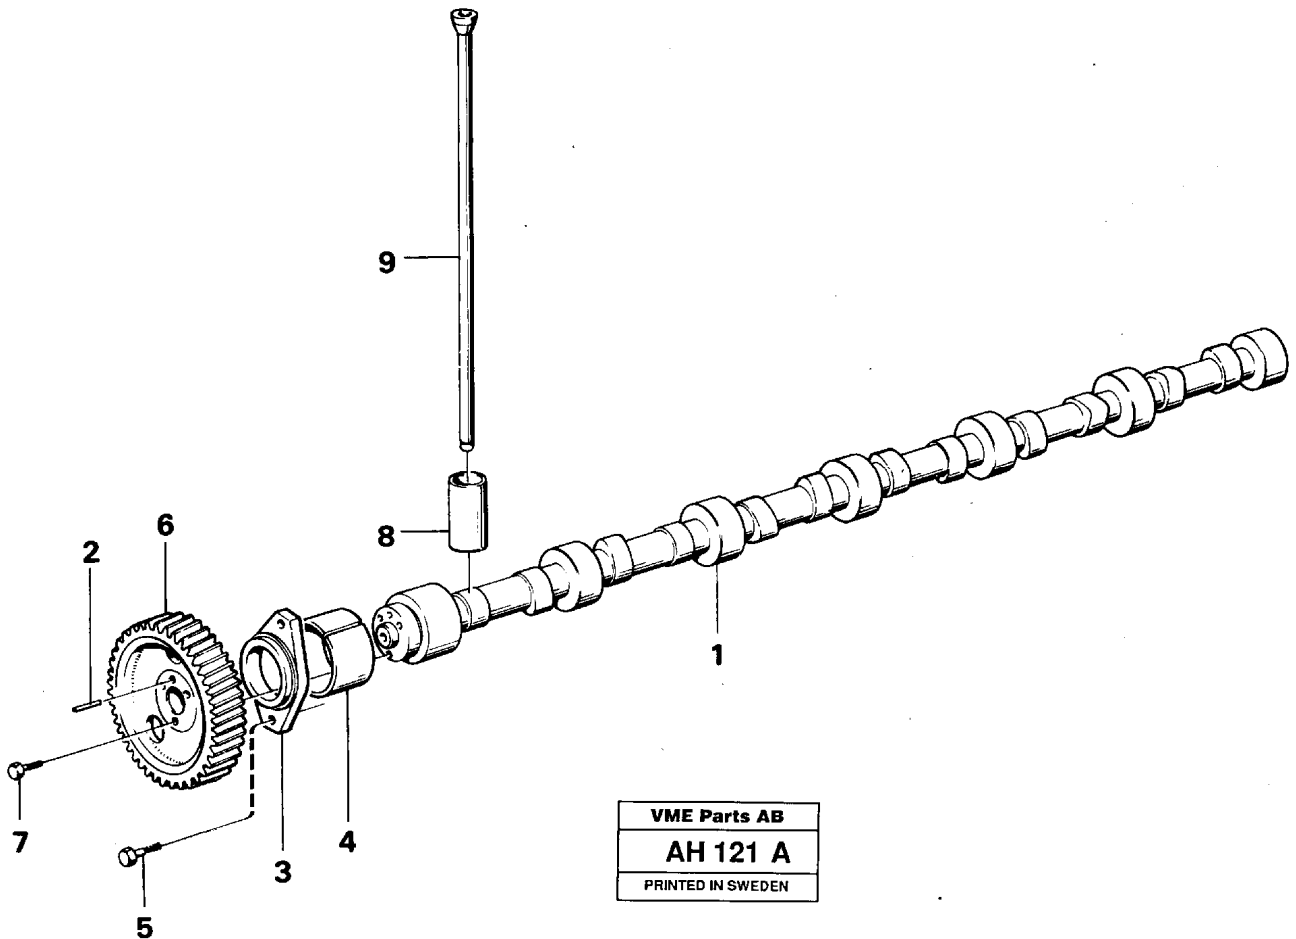

VOLVO

Construction Equipment

Date: 2014/2/10	Image id: AH121A	Catalogue: 97711	Model: L90B
Brand: Volvo BM	Serial: 11100-13000, 61101-61900	Group/Section: 215/50	Title: Camshaft

Pos	Part	Q1	Q2	Q3	Q4	Q5	PS	Kit	Description	Option(s)	Remark
1	VOE465787	1							Camshaft		
		1					NS		•Camshaft		
2	VOE950588	1							•Pin		
3	VOE465789	1							Flange		
4		7							Bearing bushing		See ref 212/50
5	VOE471509	2							Screw		
6	VOE478297	1							Gear		
7	VOE471555	3							Screw		
8	VOE421067	12							Tappet		
9	VOE420021	12							Rod