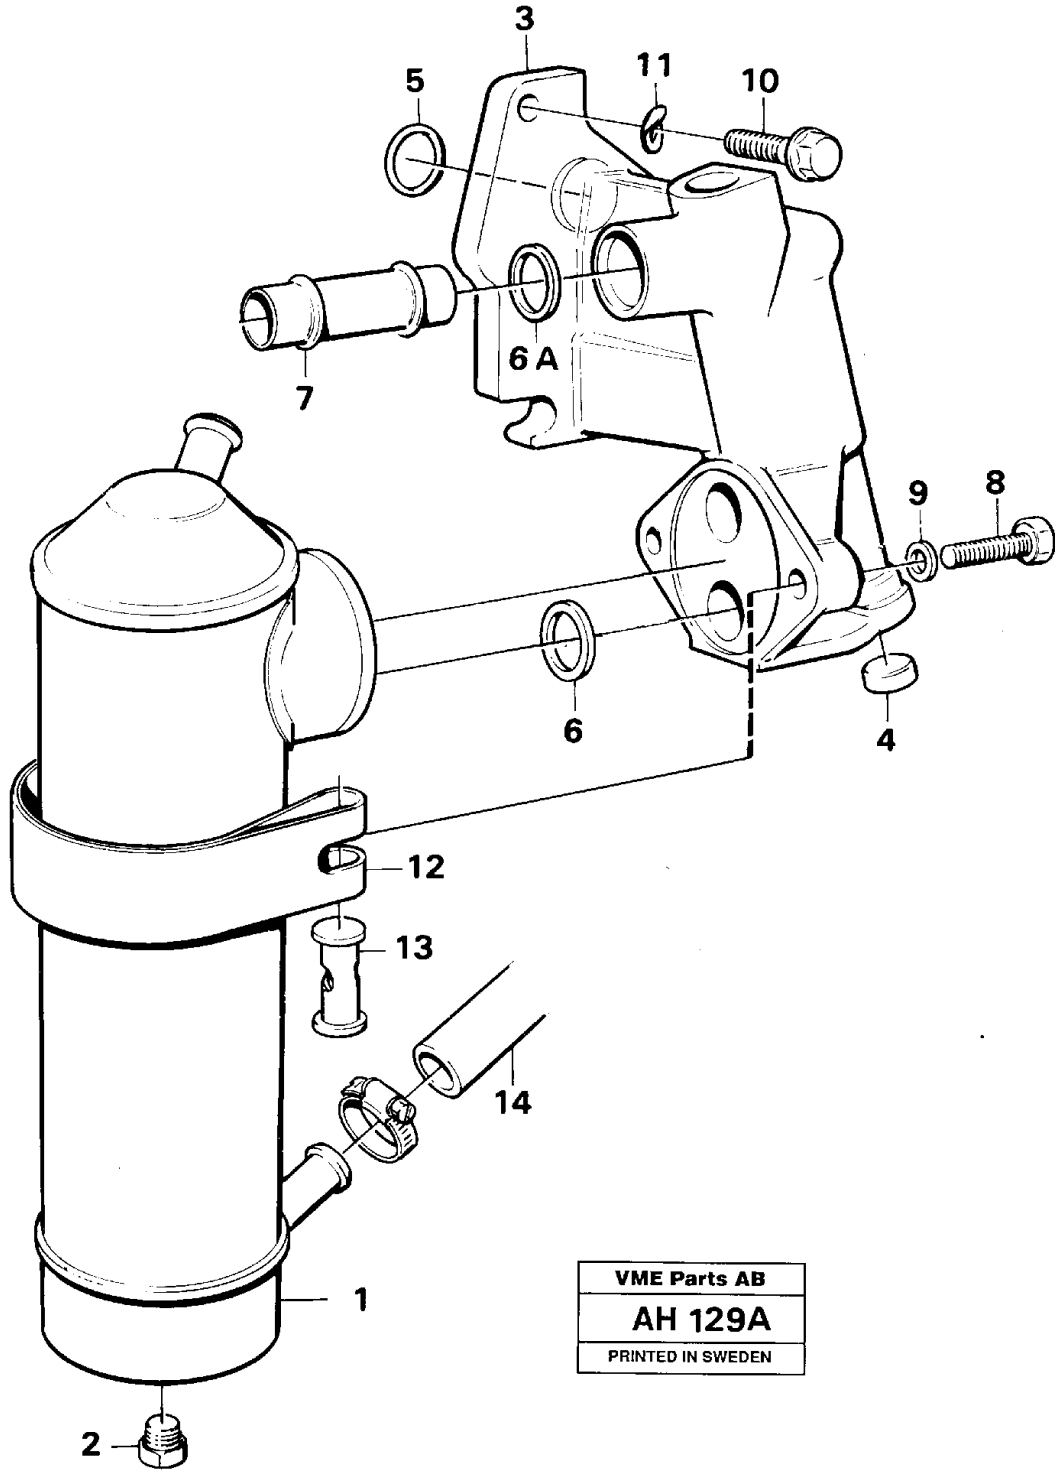

Date: 2014/2/10	Image id: AH129A	Catalogue: 97711	Model: L90B
Brand: Volvo BM	Serial: 11100-13000, 61101-61900	Group/Section: 223/50	Title: Oil cooler

VME Parts AB
AH 129A
PRINTED IN SWEDEN

Pos	Part	Q1	Q2	Q3	Q4	Q5	PS	Kit	Description	Option(s)	Remark