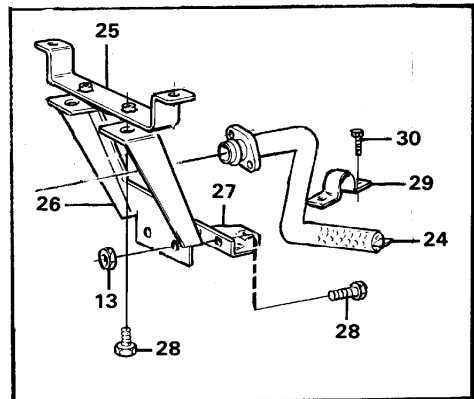

Date: 2014/2/10	Image id: AH127B	Catalogue: 97711	Model: L90B
Brand: Volvo BM	Serial: 11100-13000, 61101-61900	Group/Section: 221/50	Title: Lubricating oil system

VME Parts AB
AH 127 B
PRINTED IN SWEDEN

Pos	Part	Q1	Q2	Q3	Q4	Q5	PS	Kit	Description	Option(s)	Remark
1		1							Oil pump		See ref 221/100
2	VOE471513	4							Screw		M10 L=70
	VOE471734	2							Screw		M8 L=70
3	VOE465845	1					SS		Tube		
4	VOE465846	1							Sleeve		
5	VOE13955308	2							Screw		(VOE955308)
6	VOE13955894	2							Washer		(VOE955894)
7	VOE471588	2							Connector		
8	VOE980786	2							Fitting		(VOE956972)
9	VOE1545433	1							Clamp		
10	VOE946440	1							Flange screw		
11	VOE13945408	1							Nut		(EH945408)
12	VOE13965218	2							Screw		(VOE965218)CH 11660