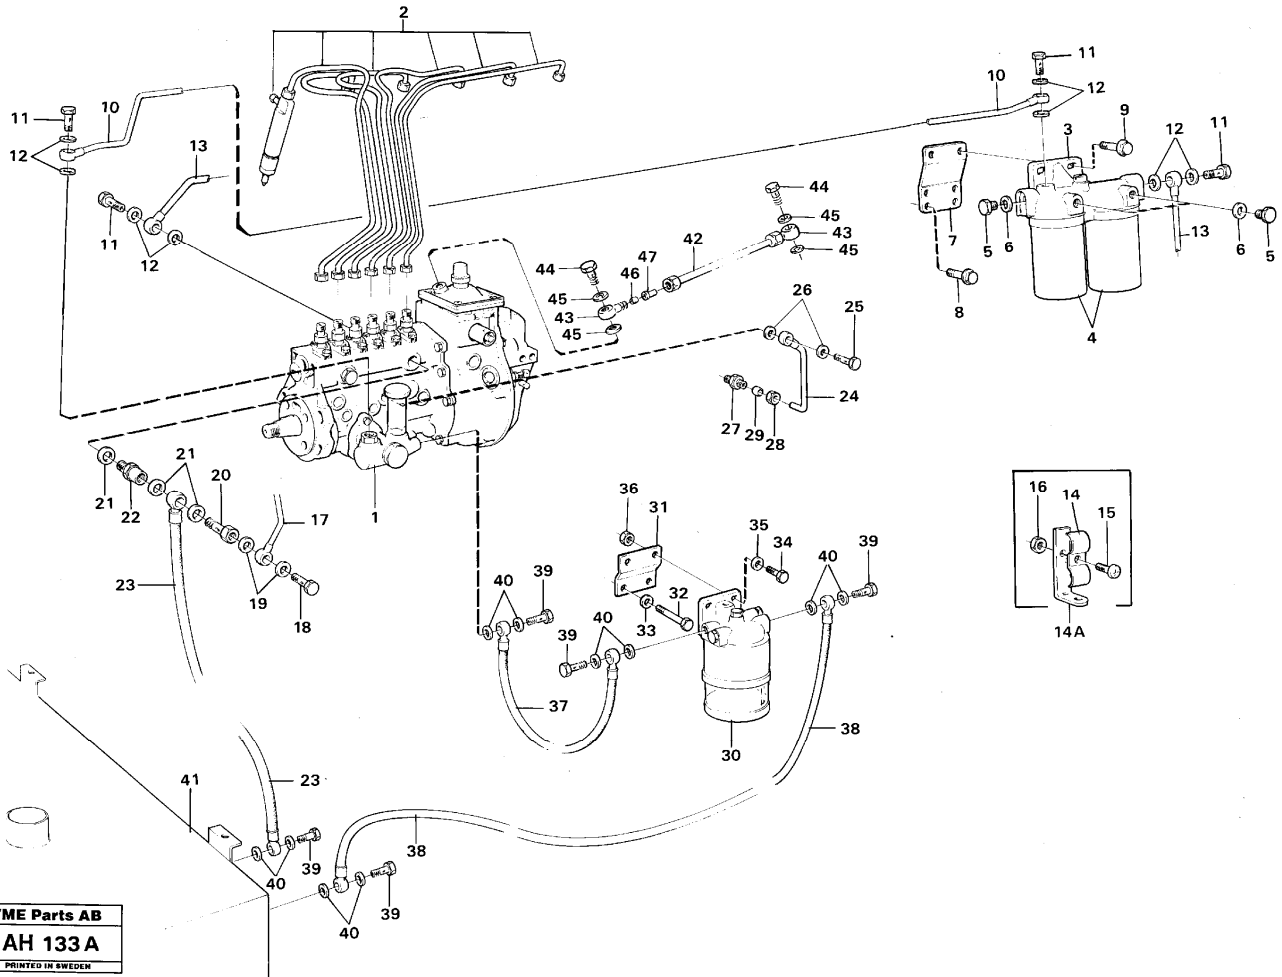

Date: 2014/2/10	Image id: AH133A	Catalogue: 97711	Model: L90B
Brand: Volvo BM	Serial: 11100-13000, 61101-61900	Group/Section: 230/50	Title: Fuel system

Pos	Part	Q1	Q2	Q3	Q4	Q5	PS	Kit	Description	Option(s)	Remark
1		1							Injection pump		See ref 236/50
2									Pipe, injector		See ref 237/50
3		1							Filter Housing		See ref 233/100
4		2							Fuel filter		See ref 233/100
5	VOE960630	3							Plug		
6	VOE13947621	3							Plane gasket		(VOE947621)
7		1					NS		Bracket		
8	VOE946471	2							Flange screw		
9	VOE946472	2							Flange screw		
10	VOE420843	1							Fuel pipe		
11	VOE7025167	4							Hollow screw		
12	VOE13969011	8							Gasket		(VOE947621)
13	VOE420651	1							Fuel pipe