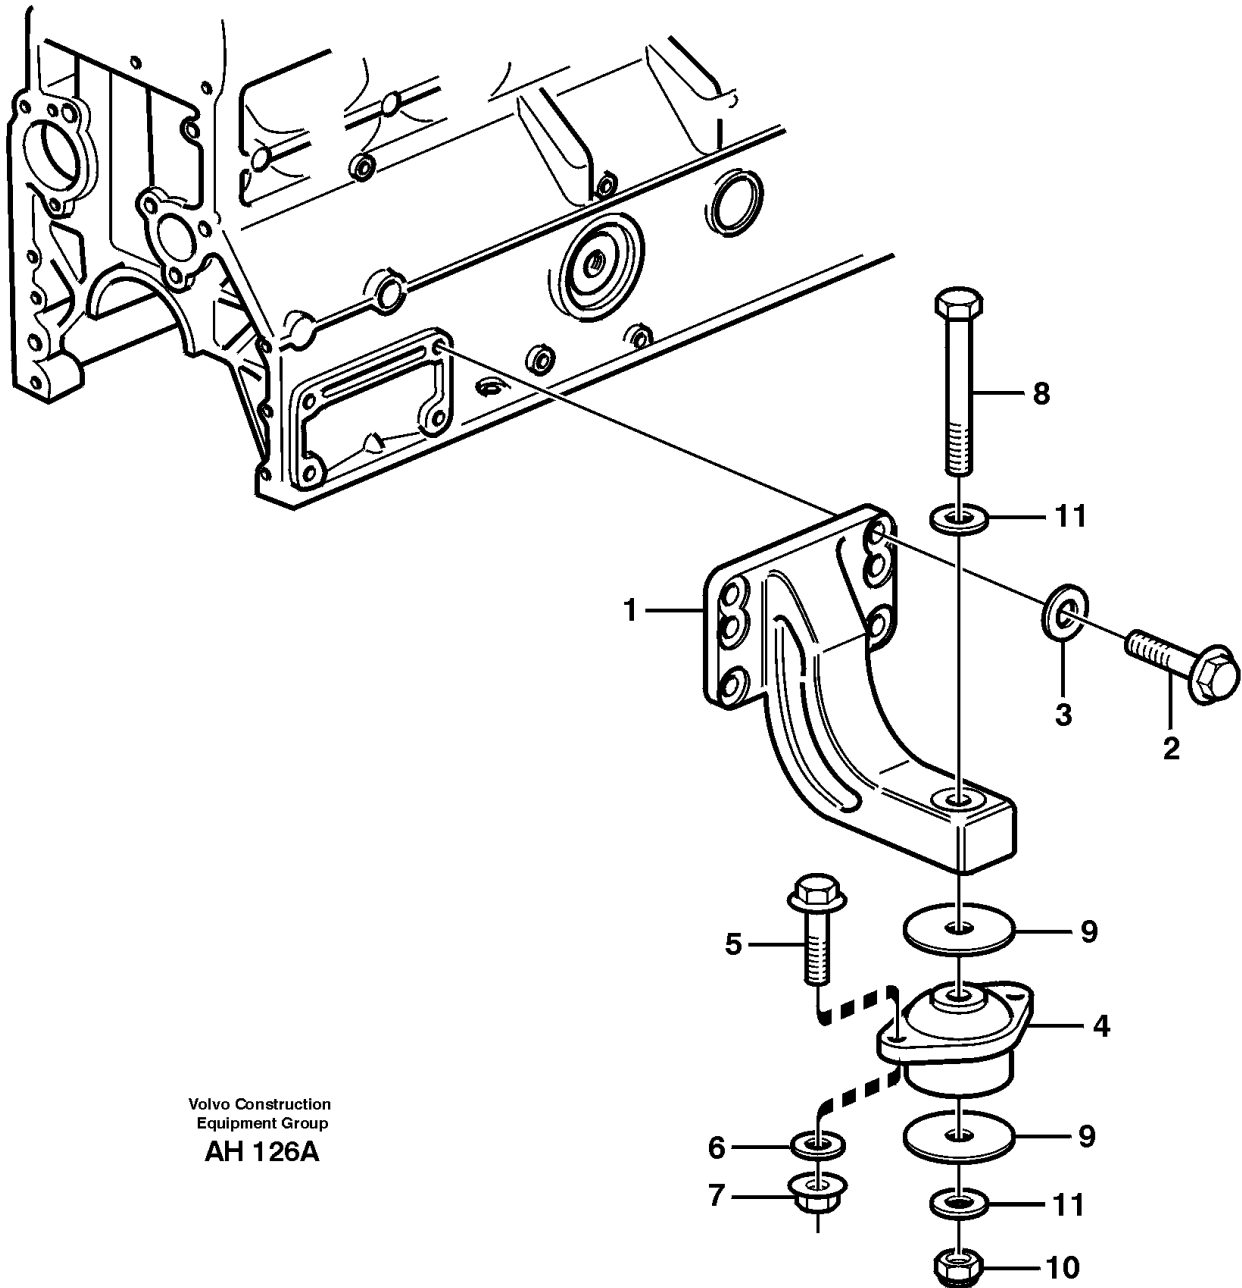

Date: 2014/2/10	Image id: AH126B	Catalogue: 97711	Model: L90B
Brand: Volvo BM	Serial: 11100-13000, 61101-61900	Group/Section: 218/50	Title: Engine mounting

Volvo Construction
Equipment Group
AH 126A

Pos	Part	Q1	Q2	Q3	Q4	Q5	PS	Kit	Description	Option(s)	Remark
1	VOE4856778	2							Engine Mounting		
2	VOE13970975	8							Hexagon screw		(VOE13945346)