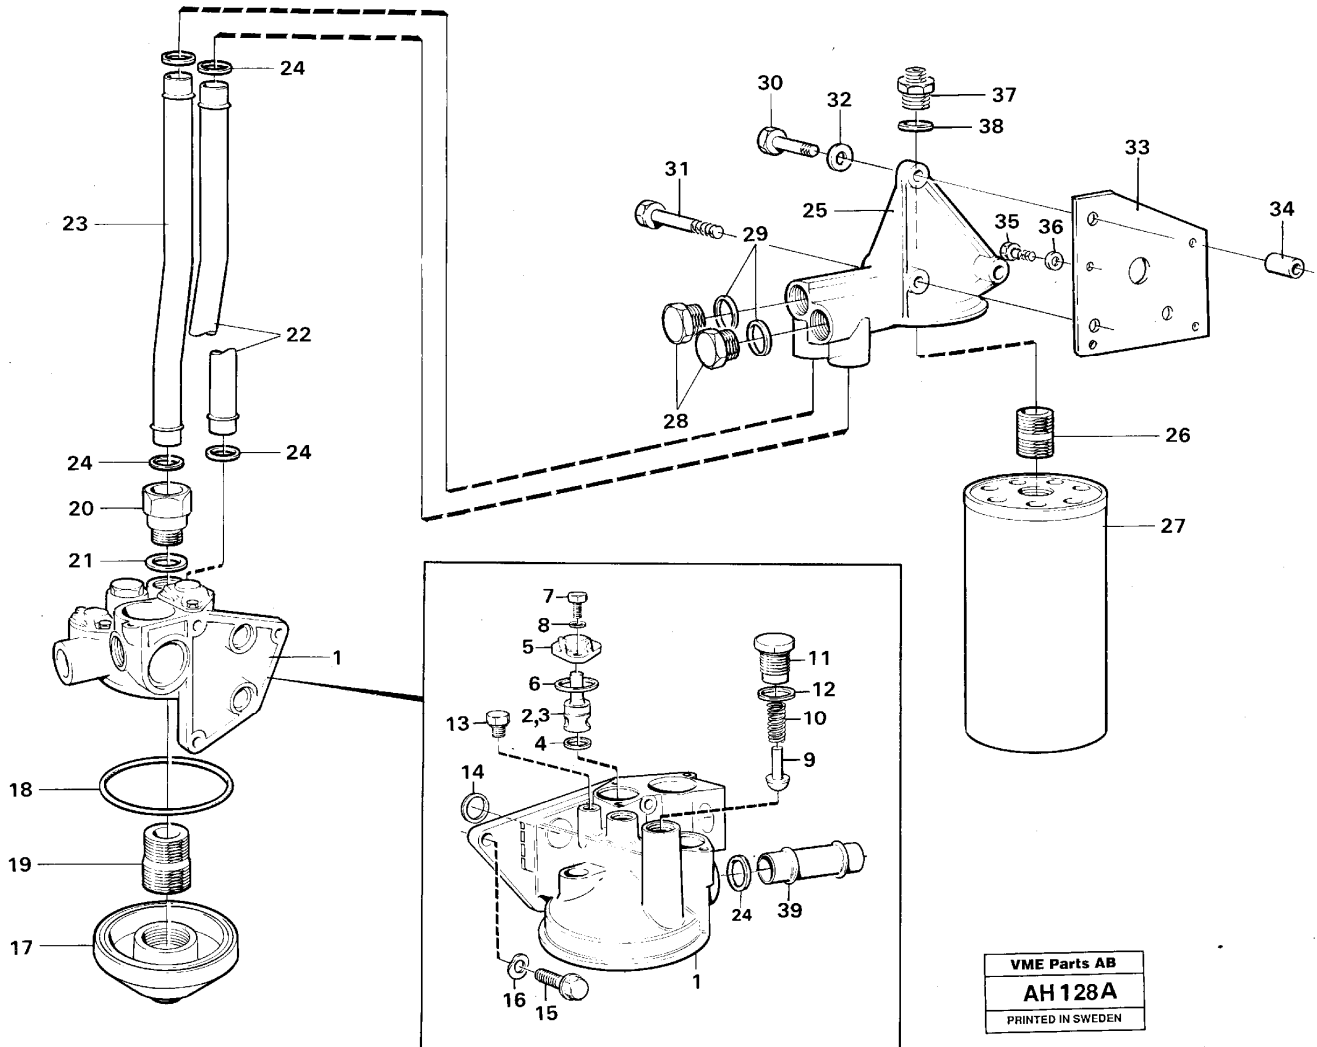

Date: 2014/2/10	Image id: AH128A	Catalogue: 97711	Model: L90B
Brand: Volvo BM	Serial: 11100-13000, 61101-61900	Group/Section: 222/50	Title: Oil filter

Pos	Part	Q1	Q2	Q3	Q4	Q5	PS	Kit	Description	Option(s)	Remark
	VOE11030612	1							Housing		
1		1					NS		•Housing		
2	VOE471706	1							•Reduction valve		Marked BLUE, märkt BLÅ
3	VOE471640	1							•Reduction valve		Marked RED, märkt RÖD
4	VOE469846	2							•Sealing ring		
5	VOE471648	2							•Cover		
6	VOE949659	2							•O-ring		
7	VOE13955272	4							•Screw		(VOE955272)
8	VOE955892	4							•Washer