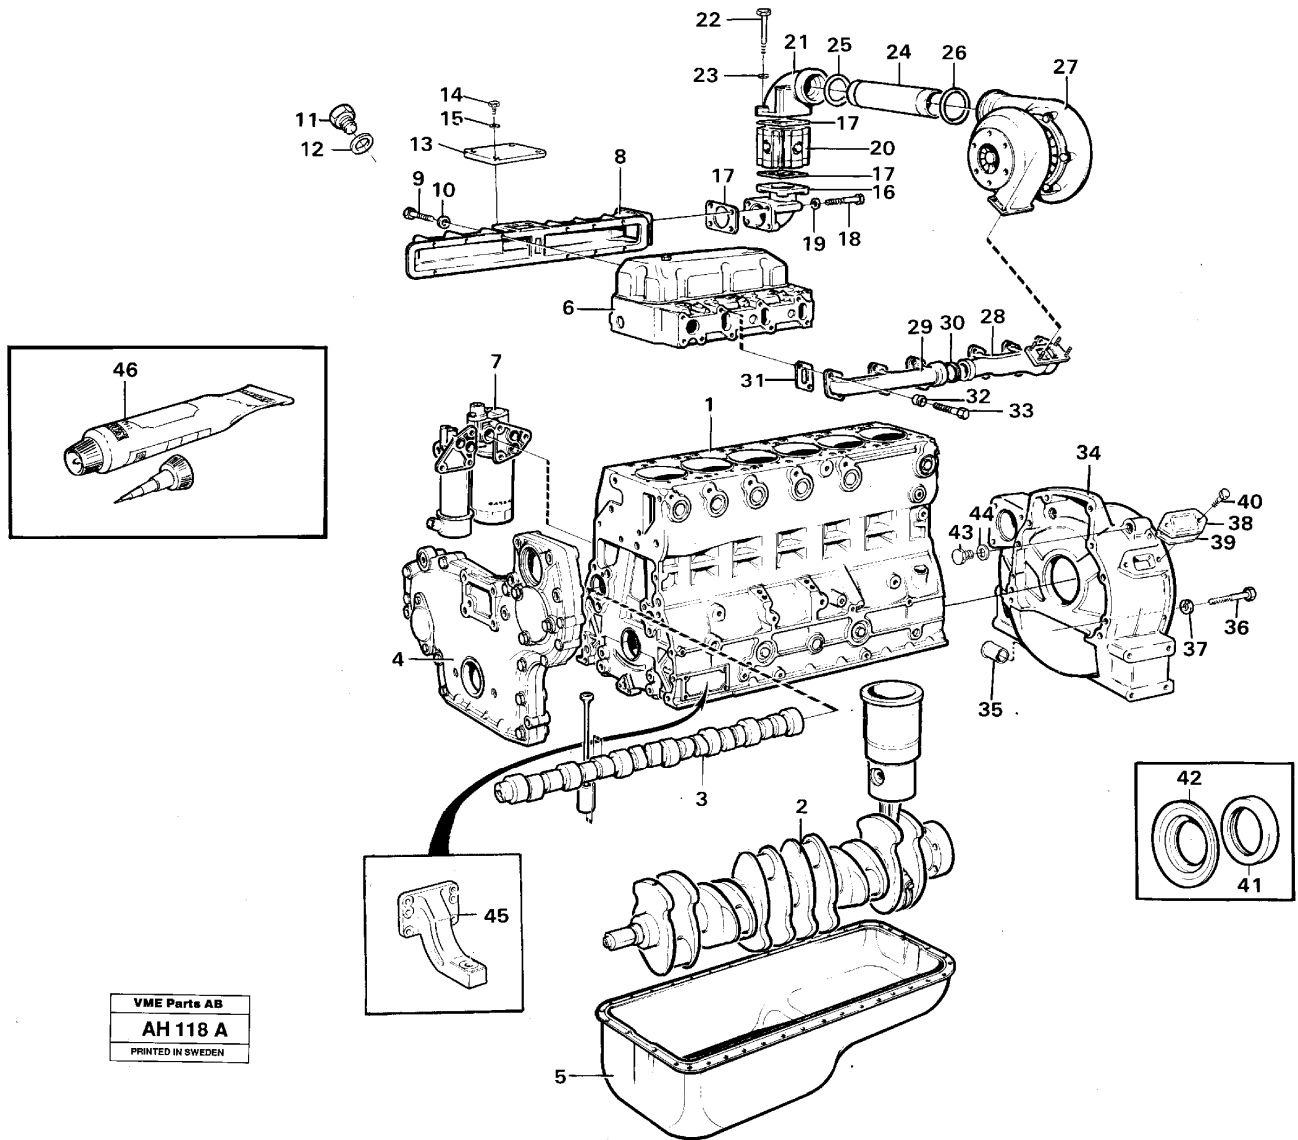

Date: 2014/2/10	Image id: AH118A	Catalogue: 97711	Model: L90B
Brand: Volvo BM	Serial: 11100-13000, 61101-61900	Group/Section: 210/100	Title: Engine, assembly

Pos	Part	Q1	Q2	Q3	Q4	Q5	PS	Kit	Description	Option(s)	Remark
1									Cylinder block		See ref 212/50
2									Crank mechanism		See ref 216/50
3									Camshaft		See ref 215/50
4									Timing gear casing		See ref 215/100
5									Lubricating system		See ref 217/50
6									Cylinder head		See ref 211/50
7									Oil filter		See ref 222/50
8	VOE465953	1					OP		Inlet pipe		TD 61 GB
		1							Inlet manifold		TD 61 KBE See ref

Date: 2014/2/10	Image id: AH119A	Catalogue: 97711	Model: L90B
Brand: Volvo BM	Serial: 11100-13000, 61101-61900	Group/Section: 211/50	Title: Cylinder head

Pos	Part	Q1	Q2	Q3	Q4	Q5	PS	Kit	Description	Option(s)	Remark
	VOE420508	2							Cylinder head		
1		2					NS		•Cylinder head		
2	VOE465158	6							••Valve seat		STD D,INLET
	VOE465238	6							••Valve seat		0,20 O SZ

VOLVO

Construction Equipment

Date: 2014/2/10	Image id: AH121A	Catalogue: 97711	Model: L90B
Brand: Volvo BM	Serial: 11100-13000, 61101-61900	Group/Section: 215/50	Title: Camshaft

Pos	Part	Q1	Q2	Q3	Q4	Q5	PS	Kit	Description	Option(s)	Remark
1	VOE465787	1							Camshaft		
		1					NS		•Camshaft		
2	VOE950588	1							•Pin		
3	VOE465789	1							Flange		
4		7							Bearing bushing		See ref 212/50
5	VOE471509	2							Screw		
6	VOE478297	1							Gear		
7	VOE471555	3							Screw		
8	VOE421067	12							Tappet		
9	VOE420021	12							Rod		