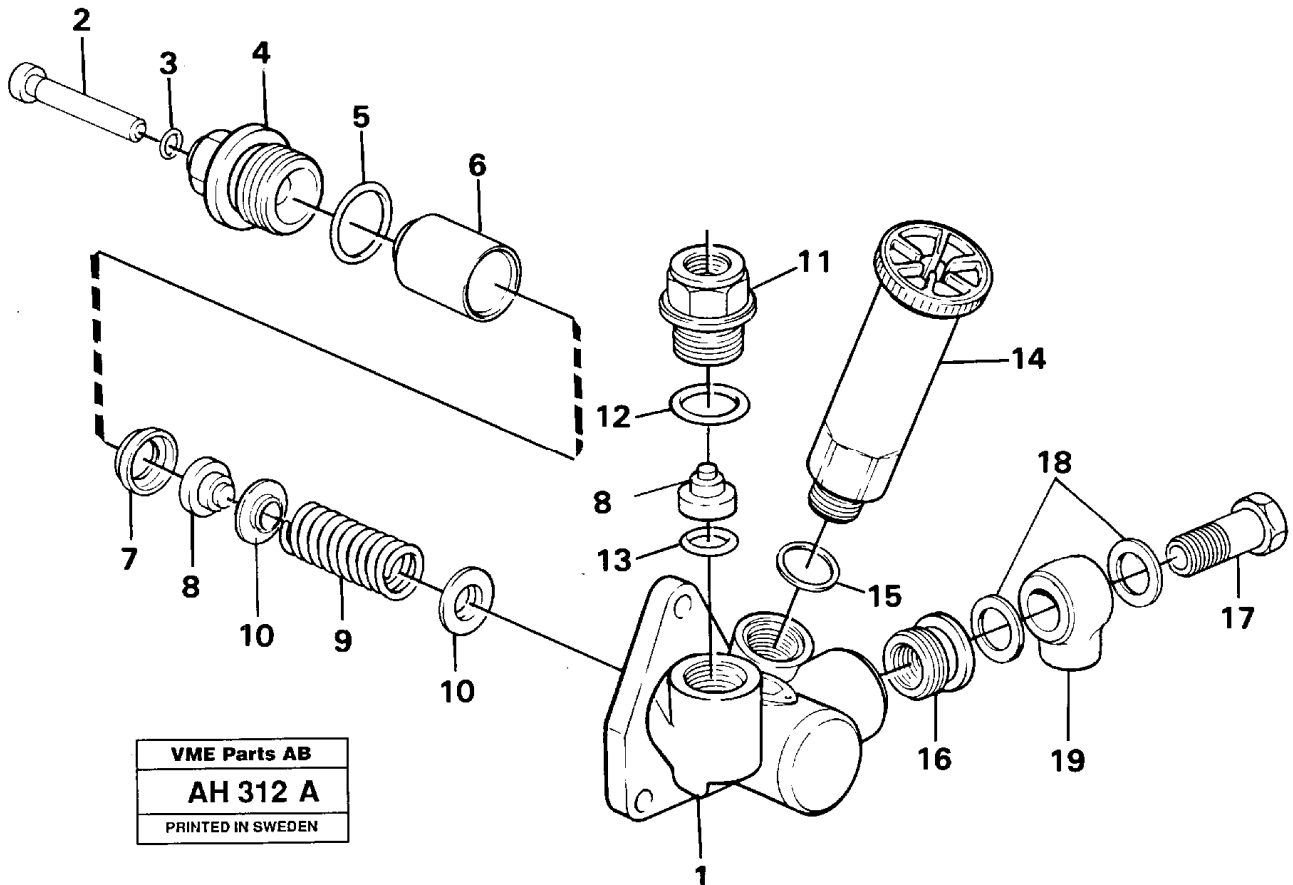

Date: 2014/2/10	Image id: AH312A	Catalogue: 97711	Model: L90B
Brand: Volvo BM	Serial: 11100-13000, 61101-61900	Group/Section: 233/50	Title: Feed pump

VME Parts AB
AH 312 A
PRINTED IN SWEDEN

Pos	Part	Q1	Q2	Q3	Q4	Q5	PS	Kit	Description	Option(s)	Remark
	VOE6213583	1							Feed pump		
1		1					NS		•Housing		
2	VOE244840	1							•Push rod		
3	VOE11716292	1							•O-ring		(VOE244829)
4	VOE244841	1							•Housing		
5	VOE15031180	1							•O-ring		(VOE244828)
6	VOE244831	1							•Piston		
7		1					NS		•Spacer ring		
8	VOE244834	2							•Valve		
9	VOE244832	1							•Spring		
10	VOE244833	2							•Spring disc		
11	VOE11987535	1							•Nipple		
12	VOE244844	1							•O-ring		
13	VOE15000149	1							•O-ring		(VOE11987536)
14	VOE3094547	1							•Hand pump		(VOE11991822)