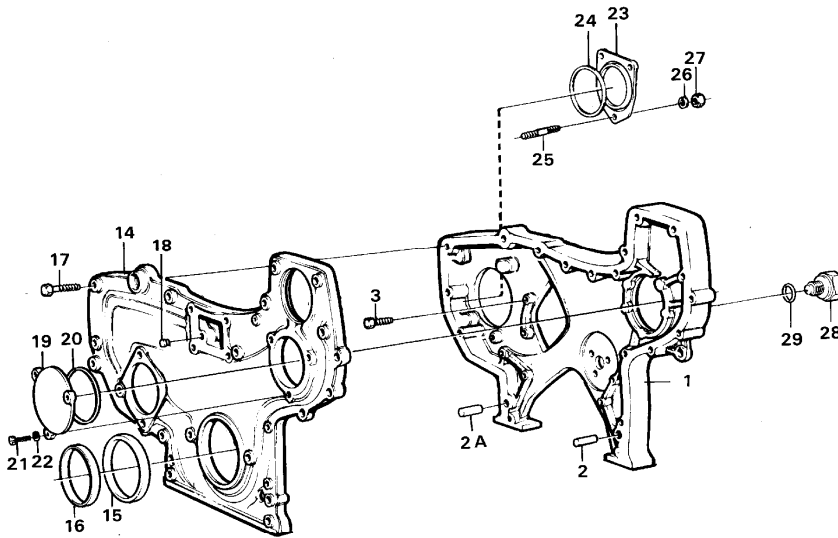

Date: 2014/2/10	Image id: AH118A	Catalogue: 97711	Model: L90B
Brand: Volvo BM	Serial: 11100-13000, 61101-61900	Group/Section: 210/100	Title: Engine, assembly

Pos	Part	Q1	Q2	Q3	Q4	Q5	PS	Kit	Description	Option(s)	Remark
1									Cylinder block		See ref 212/50
2									Crank mechanism		See ref 216/50
3									Camshaft		See ref 215/50
4									Timing gear casing		See ref 215/100
5									Lubricating system		See ref 217/50
6									Cylinder head		See ref 211/50
7									Oil filter		See ref 222/50
8	VOE465953	1					OP		Inlet pipe		TD 61 GB
		1							Inlet manifold		TD 61 KBE See ref

VOLVO

Construction Equipment

Date: 2014/2/10	Image id: AH121A	Catalogue: 97711	Model: L90B
Brand: Volvo BM	Serial: 11100-13000, 61101-61900	Group/Section: 215/50	Title: Camshaft

Pos	Part	Q1	Q2	Q3	Q4	Q5	PS	Kit	Description	Option(s)	Remark
1	VOE465787	1							Camshaft		
		1					NS		•Camshaft		
2	VOE950588	1							•Pin		
3	VOE465789	1							Flange		
4		7							Bearing bushing		See ref 212/50
5	VOE471509	2							Screw		
6	VOE478297	1							Gear		
7	VOE471555	3							Screw		
8	VOE421067	12							Tappet		
9	VOE420021	12							Rod		

Date: 2014/2/10	Image id: AH122A	Catalogue: 97711	Model: L90B
Brand: Volvo BM	Serial: 11100-13000, 61101-61900	Group/Section: 215/100	Title: Timing gear casing

VME Parts AB
AH 122 A
PRINTED IN SWEDEN

Pos	Part	Q1	Q2	Q3	Q4	Q5	PS	Kit	Description	Option(s)	Remark
1	VOE465797	1							Tmg Gear Casing		
2	VOE13941510	1							Pin		(VOE941510)
2A	VOE13941511	1							Pin		(VOE941511)
3	VOE471534	2							Screw		L=28
	VOE471535	2							Screw		L=58
4		1							Gear		See ref 215/50
5		1							Gear		See ref 216/50
6		2							Oilpump gear		See ref 221/100
7		1							Compressor gear		
8		1							Gear,inject.pump		See ref 236/50
9	VOE8192518	1							Idler Gear		(VOE471552)
		1					NS		•Bearing		
10	VOE422766	1					SS		Pin		(VOE467463)
11	VOE478951	1							Thrust Washer		(VOE467529)
12	VOE471554	3							Screw		
13	VOE471555	3							Screw		