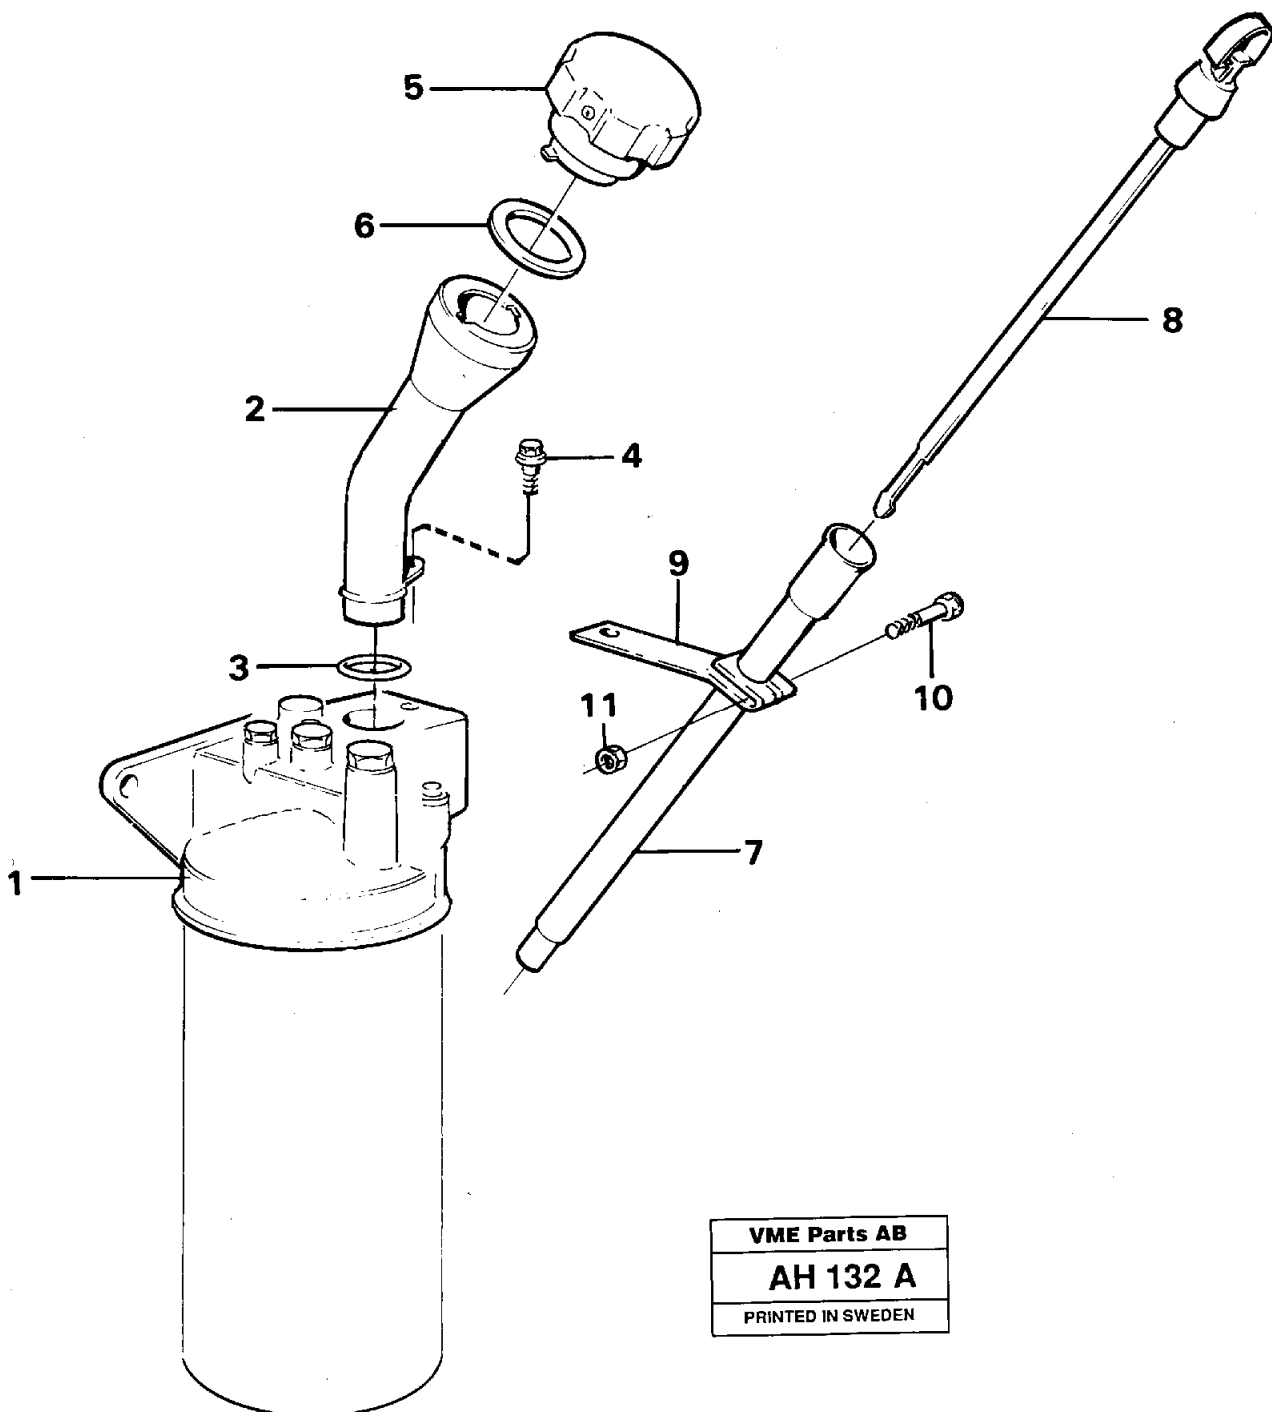

VOLVO

Construction Equipment

Date: 2014/2/10	Image id: AH132A	Catalogue: 97711	Model: L90B
Brand: Volvo BM	Serial: 11100-13000, 61101-61900	Group/Section: 222/100	Title: Oil filler and dipstick

VME Parts AB
AH 132 A
PRINTED IN SWEDEN

Pos	Part	Q1	Q2	Q3	Q4	Q5	PS	Kit	Description	Option(s)	Remark
1		1							Oil filter housing		See ref 222/50