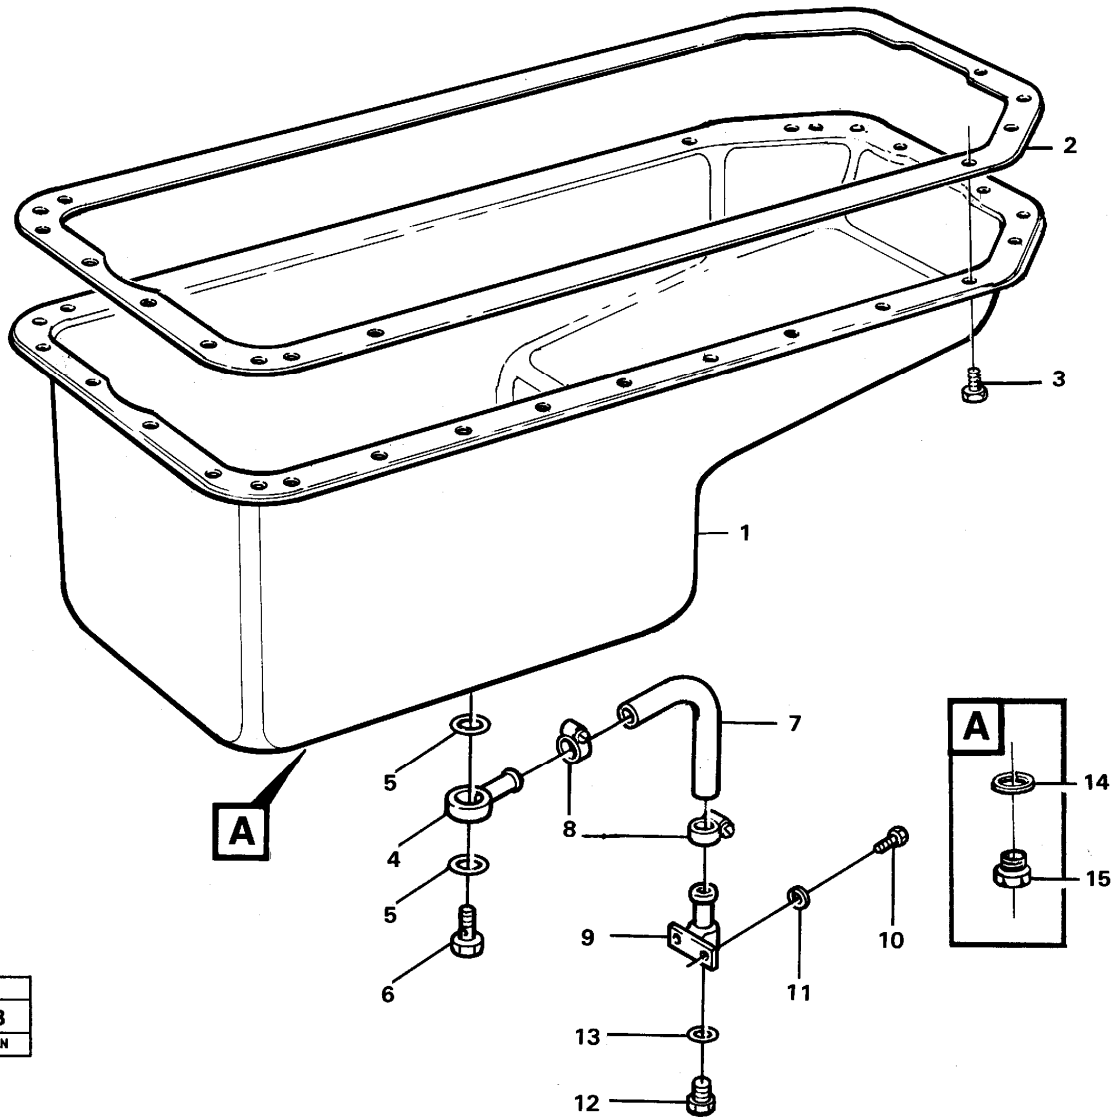

Date: 2014/2/10	Image id: AH124B	Catalogue: 97711	Model: L90B
Brand: Volvo BM	Serial: 11100-13000, 61101-61900	Group/Section: 217/50	Title: Oil sump

VME Parts AB
AH 124 B
PRINTED IN SWEDEN

Pos	Part	Q1	Q2	Q3	Q4	Q5	PS	Kit	Description	Option(s)	Remark
1	VOE4772139	1							Oil pan		CH NO - 11660
	VOE11162235	1							Oil pan		(VOE465622)CH NO 11661 -
2	VOE11030778	1							Gasket		(VOE424600)
3	VOE946440	34							Flange screw		
4	VOE4761859	1							Oil draining pipe		
5	VOE13955997	2							O-ring		(VOE955997)
6	VOE4746672	1							Hollow screw		
7	VOE13961191	REQ							Hydraulic hose		(VOE961191)L = 590