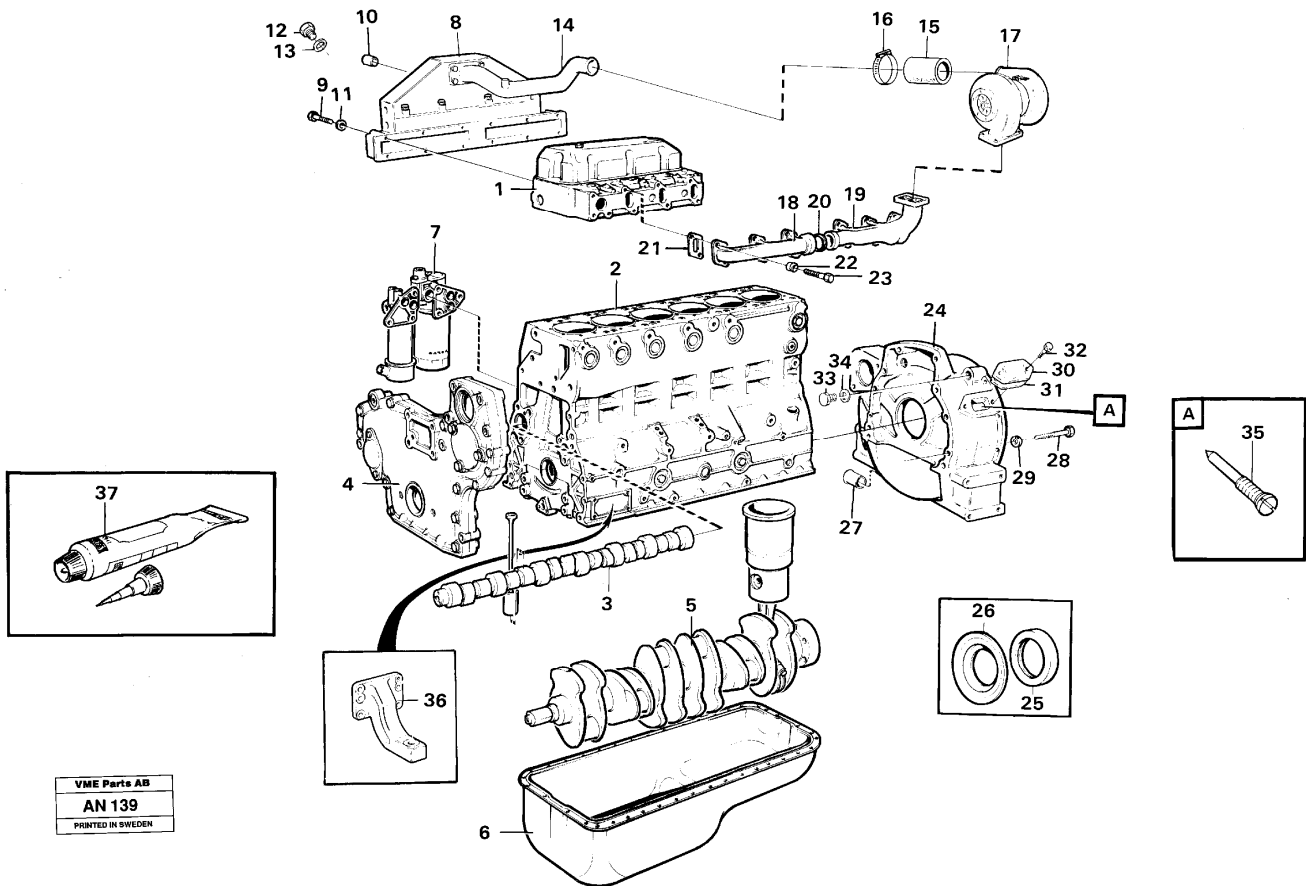

Date: <b>2014/2/18</b>	Image id: <b>AN139</b>	Catalogue: <b>97765</b>	Model: <b>L90C OR</b>
Brand: <b>Volvo BM</b>	Serial: <b>61901-62462, 70001-70052</b>	Group/Section: <b>210/150</b>	Title: <b>Engine, assembly</b>

Pos	Part	Q1	Q2	Q3	Q4	Q5	PS	Kit	Description	Option(s)	Remark
	VOE15003910	1							Engine		(VOE8188100)
1									Cylinder head		See ref 211/100
2									Cylinder block		See ref 212/100
3									Camshaft		See ref 215/100
4									Timing gear casing		See ref 215/150
5									Crank mechanism		See ref 216/100
6									Oil sump		See ref 217/100
7									Oil filter		See ref 222/100
8									Inlet manifold		See ref 251/100
									Starter element		See ref 251/100
9	VOE13965183	8							Flange screw		M8 x 90
	VOE13955308	4							Screw		M8x110
10	VOE843075	4							Spacer sleeve		L=15mm
11	VOE13941907	12							Washer		