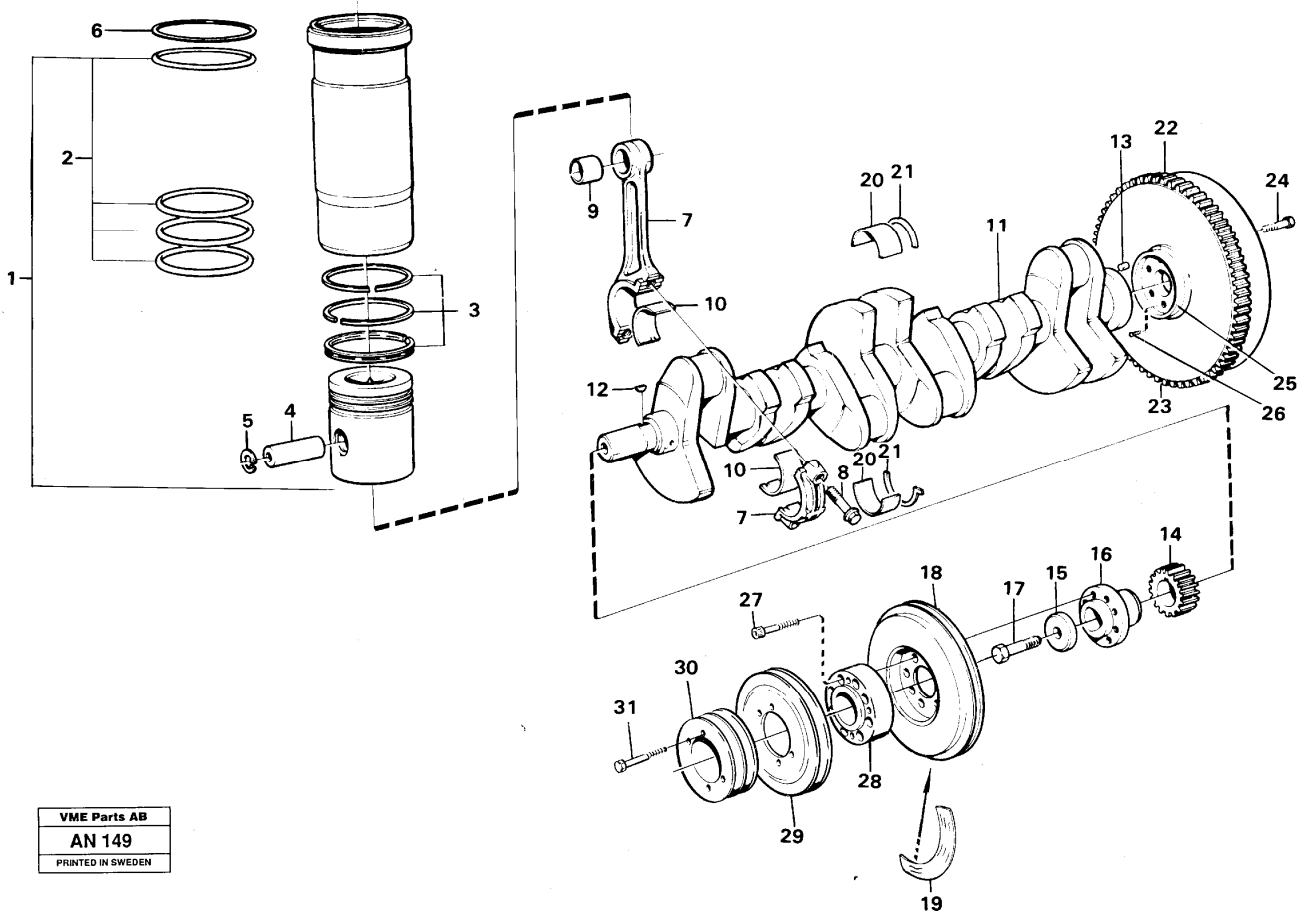

Date: 2014/2/18	Image id: AN149	Catalogue: 97765	Model: L90C OR
Brand: Volvo BM	Serial: 61901-62462, 70001-70052	Group/Section: 216/100	Title: Crankshaft and related parts

VME Parts AB
AN 149
PRINTED IN SWEDEN

Pos	Part	Q1	Q2	Q3	Q4	Q5	PS	Kit	Description	Option(s)	Remark
1	VOE275648	6					SS		Cylinder liner kit		
		6					NS		•Cylinder liner		
2	VOE271161	6							•Seg Ring Kit		
		6					NS		••Sealing strip		ÖVRE/UPPER
		12					NS		••Sealing strip		NEDRE/LOWER
		6					NS		••Sealing strip		NEDRE/LOWER
		6					NS		•Piston		
3	VOE276310	6							•Piston Ring Kit		
		6					NS		••Compression ring		ÖVRE/UPPER
		6					NS		••Compression ring		NEDRE/LOWER
		6					NS		••Oil scraper ring		
4	VOE3978023	6							•Piston Pin		(VOE420988)
5	VOE914523	12							•Snap Ring		
6	VOE465394	REQ							Shim		THICK = 0,20 MM