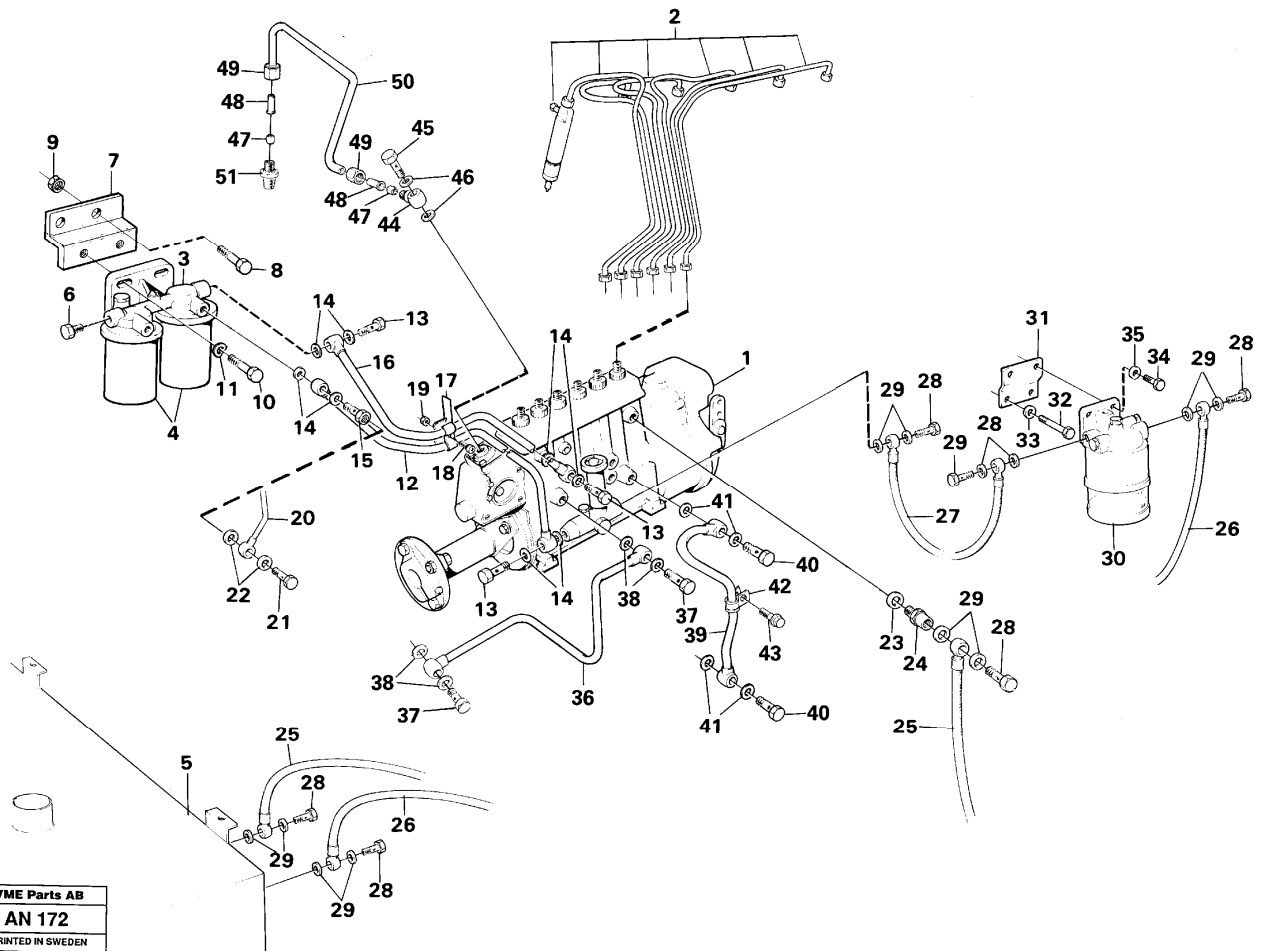

Date: 2014/2/18	Image id: AN172	Catalogue: 97765	Model: L90C OR
Brand: Volvo BM	Serial: 61901-62462, 70001-70052	Group/Section: 230/100	Title: Fuel system

Pos	Part	Q1	Q2	Q3	Q4	Q5	PS	Kit	Description	Option(s)	Remark
1		1							Injection pump		See ref 236/100
2									Pipe, injector		See ref 237/100
3		1							Filter Housing		See ref 233/150
4		2							Fuel filter		See ref 233/150
5		1							Fuel tank		See ref 234/100
6	VOE13968062	3							Plug		
7	VOE11030776	1							Bracket		
8	VOE946329	2							Flange screw		
9	VOE971071	2							Hexagon nut		
10	VOE13946752	2							Screw		
11	VOE941908	2							Spring washer		
12	VOE11030774	1							Fuel pipe		
13	VOE7025167	3							Hollow screw