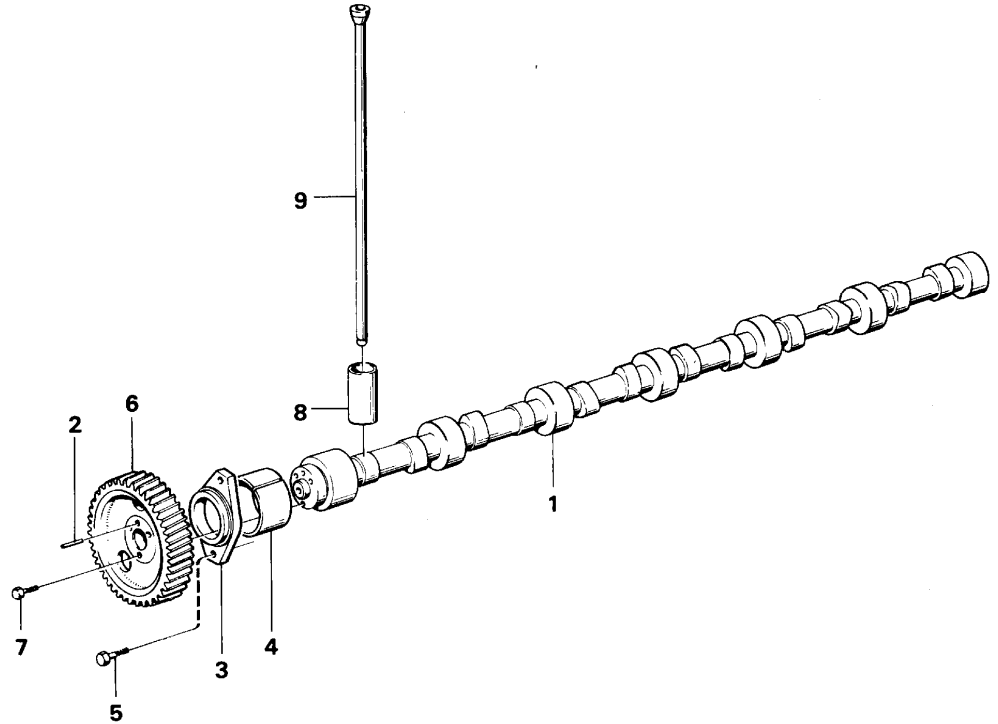

VOLVO

Construction Equipment

Date: 2014/2/18	Image id: AN147	Catalogue: 97765	Model: L90C OR
Brand: Volvo BM	Serial: 61901-62462, 70001-70052	Group/Section: 215/100	Title: Camshaft

VME Parts AB
AN 147
PRINTED IN SWEDEN

Pos	Part	Q1	Q2	Q3	Q4	Q5	PS	Kit	Description	Option(s)	Remark
1	VOE465787	1							Camshaft		
		1					NS		•Camshaft		
2	VOE950588	1							•Pin		
3	VOE465789	1							Flange		
4		7							Bushing		See ref 212/100
5	VOE471509	2							Screw		
6	VOE478297	1							Gear		
7	VOE471555	3							Screw		
8	VOE421067	12							Tappet		
9	VOE420021	12							Rod