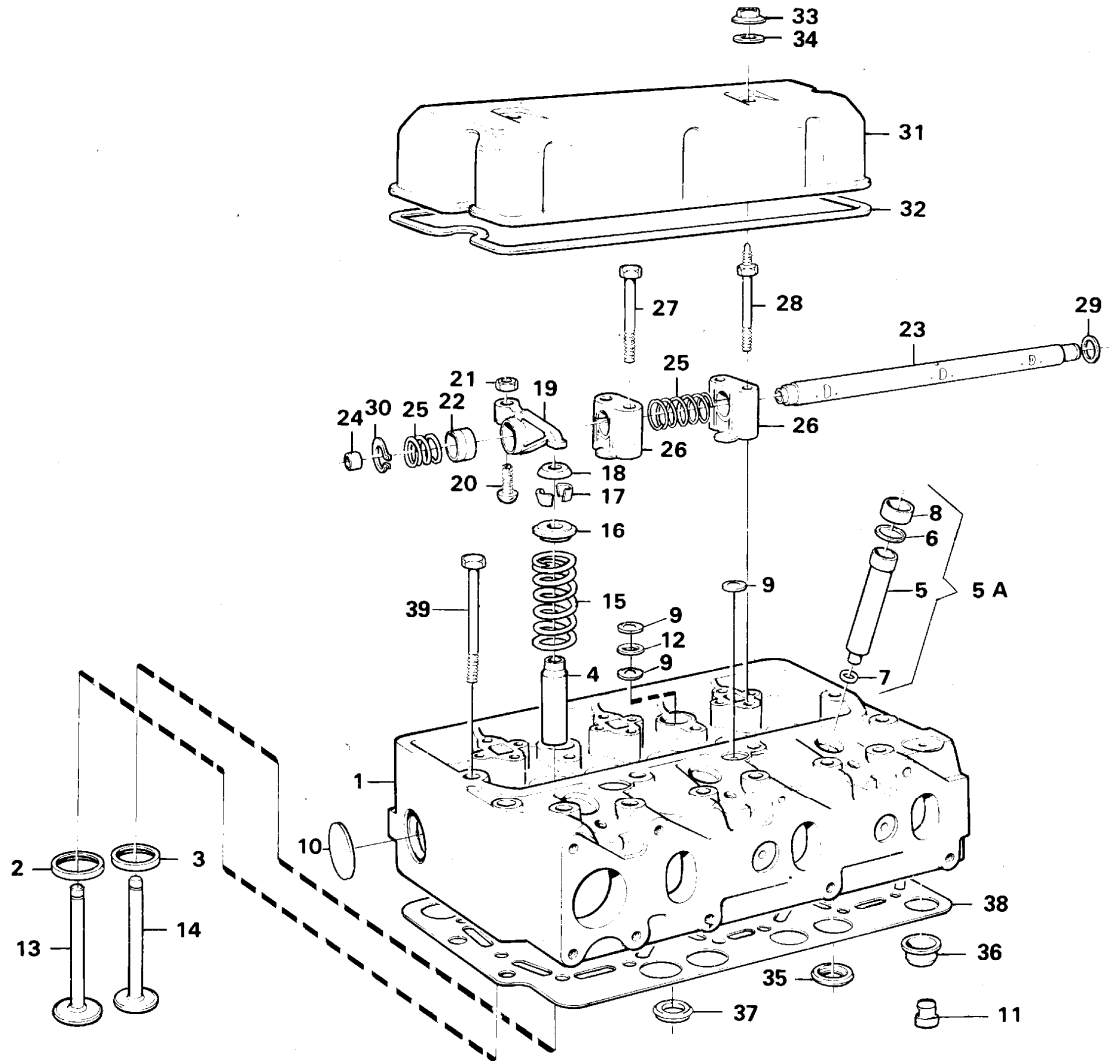

Date: 2014/2/18	Image id: AN145	Catalogue: 97765	Model: L90C OR
Brand: Volvo BM	Serial: 61901-62462, 70001-70052	Group/Section: 211/100	Title: Cylinder head

Pos	Part	Q1	Q2	Q3	Q4	Q5	PS	Kit	Description	Option(s)	Remark
	VOE420878	2							Cylinder head		
1		2					NS		•Cylinder head		
2	VOE420874	6							••Valve seat		STD D, INLET
	VOE420876	6							••Valve seat		0,20 O SZ
3	VOE420875	6							••Valve seat		STD D, EXHAUST
	VOE420877	6							••Valve seat		0,20 O SZ
4	VOE477792	12							••Valve guide		
5A	VOE270575	6					SS		••Repair kit		
5	VOE8192085	6							•••Sleeve		(VOE466404)
6	VOE466405	6							•••Sealing ring		
7	VOE466922	6							•••Sealing ring