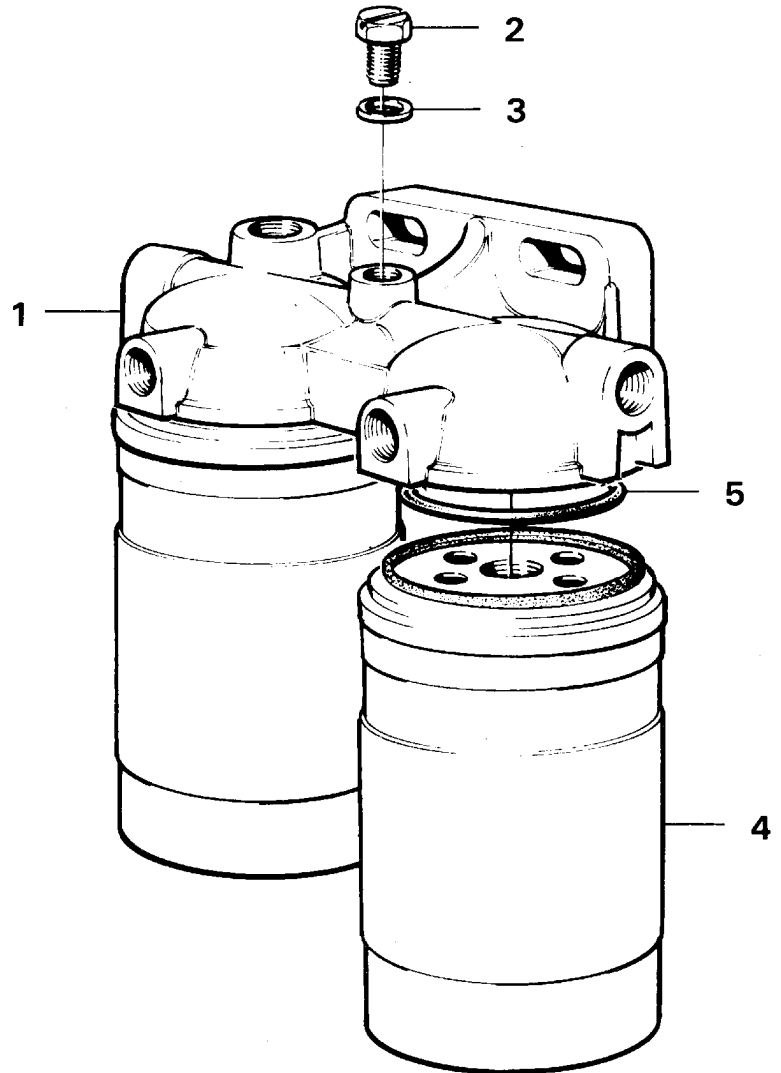

Date: 2014/2/18	Image id: AN178	Catalogue: 97765	Model: L90C OR
Brand: Volvo BM	Serial: 61901-62462, 70001-70052	Group/Section: 233/150	Title: Fuel filter

VME Parts AB
AN 178
PRINTED IN SWEDEN

Pos	Part	Q1	Q2	Q3	Q4	Q5	PS	Kit	Description	Option(s)	Remark
1	VOE1676832	1					SS		Housing		
2	VOE471177	1							•Air Venting Scr		
3	VOE947620	1							•Gasket		
4	VOE466987	2							Fuel Filter		
5	VOE6638088	2							•Gasket