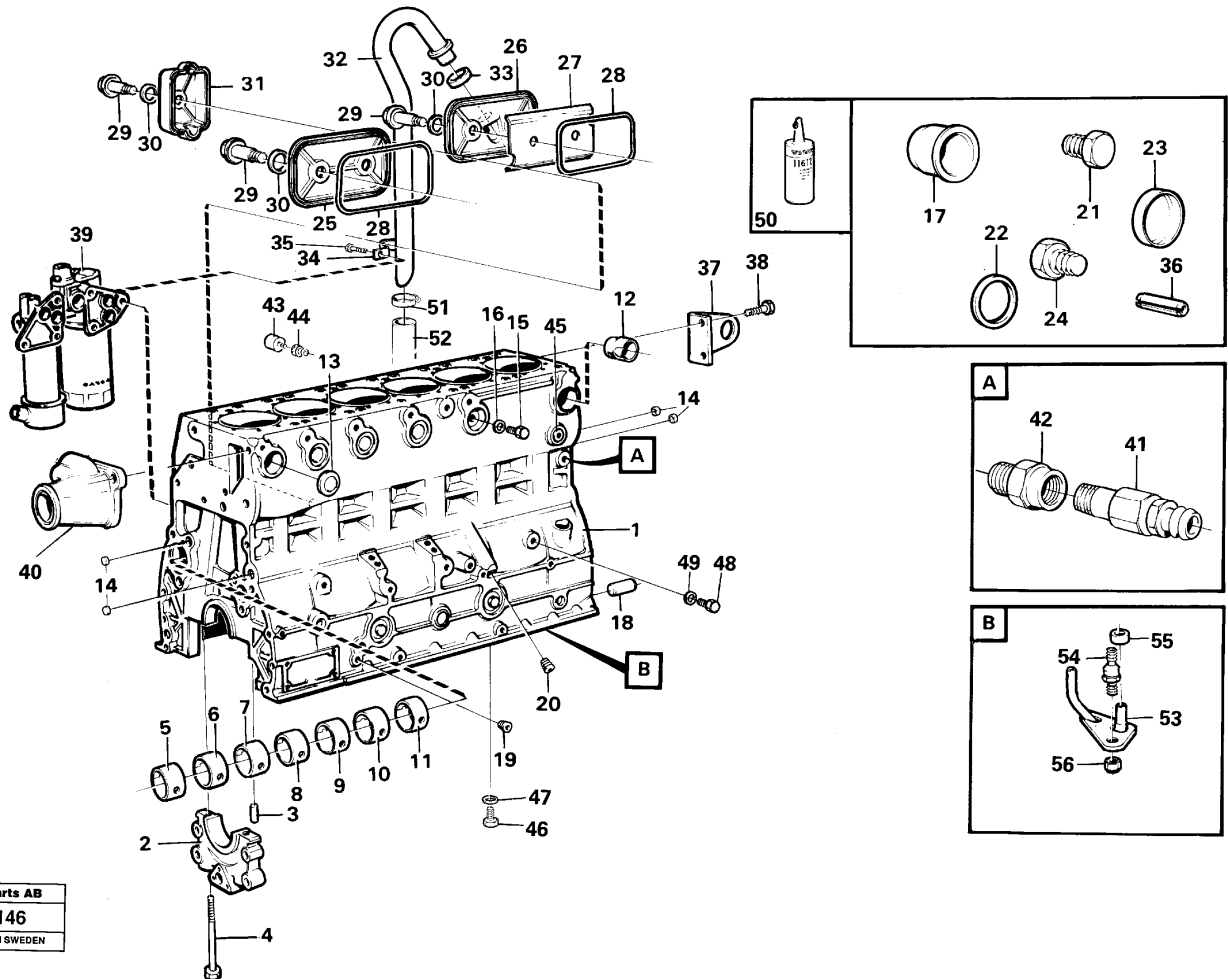

Date: 2014/2/18	Image id: AN146	Catalogue: 97765	Model: L90C OR
Brand: Volvo BM	Serial: 61901-62462, 70001-70052	Group/Section: 212/100	Title: Cylinder block

VME Parts AB
AN 146
PRINTED IN SWEDEN

Pos	Part	Q1	Q2	Q3	Q4	Q5	PS	Kit	Description	Option(s)	Remark
1	VOE420990	1							Cylinder block		
2		7					NS		•Bearing carrier		
3	VOE422426	1							••Pin		
4	VOE465899	14							••Screw		
5	VOE422076	1							•Bushing		
6	VOE422077	1							•Bushing		(VOE7422077)
7	VOE422078	1							•Bushing		
8	VOE11000014	1							•Bushing		(VOE422079)
9	VOE422080	1							•Bushing		(VOE7422080)
10	VOE422081	1							•Bushing		
11	VOE422082	1							•Bushing		
12	VOE421154	6							•Nozzle