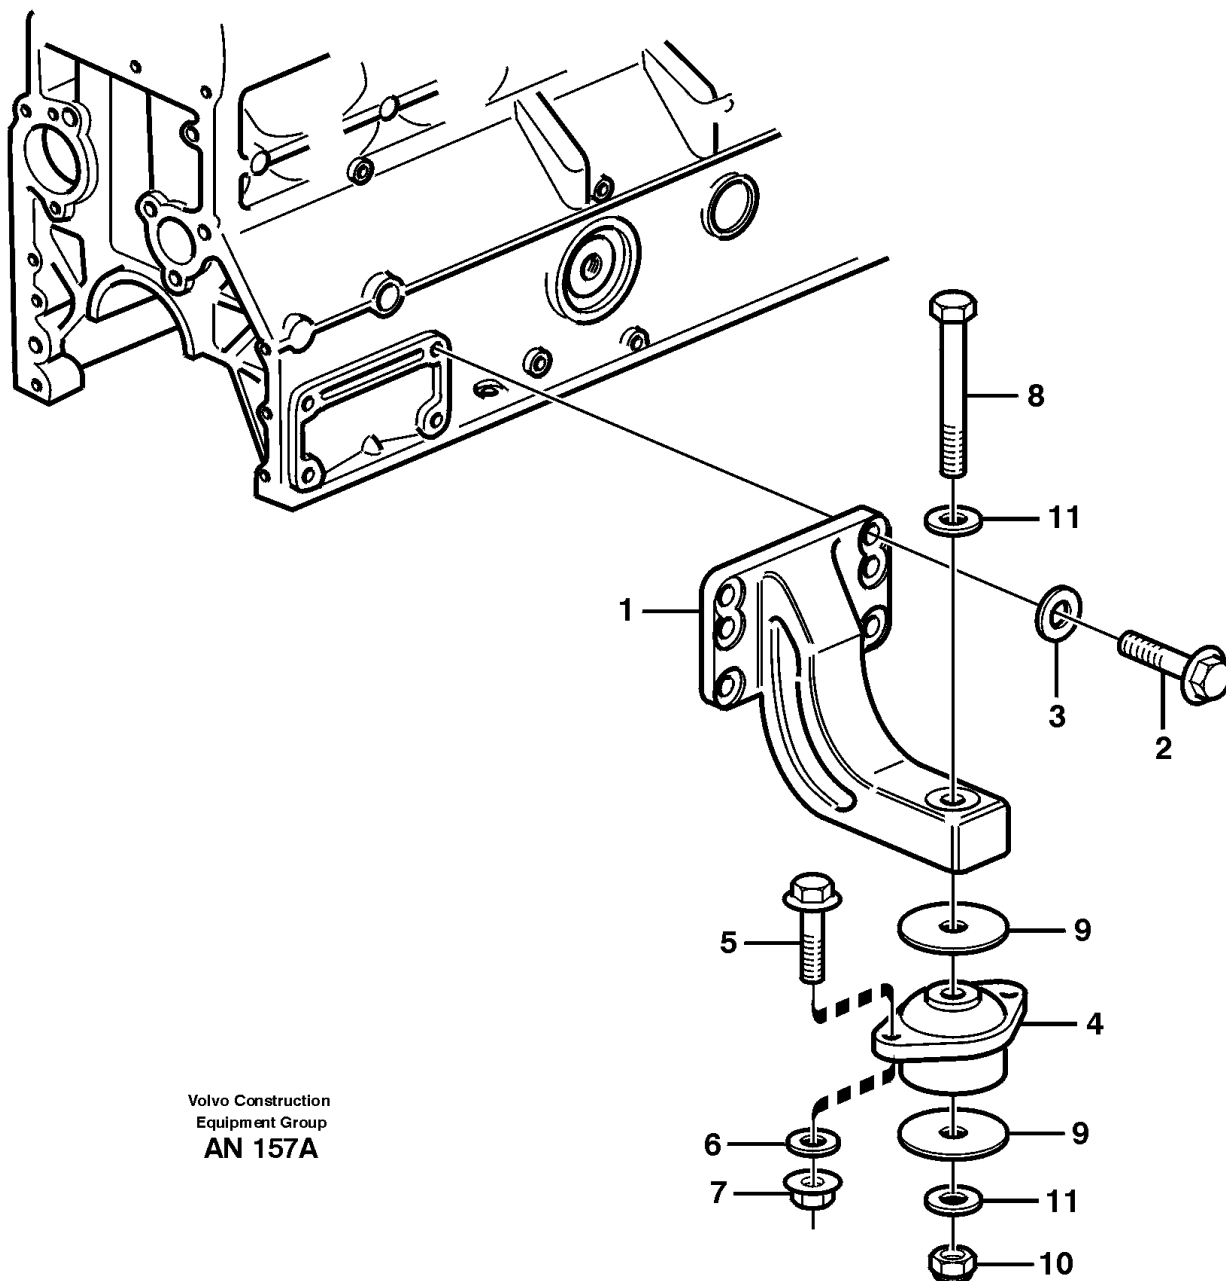

Date: 2014/2/18	Image id: AN157A	Catalogue: 97765	Model: L90C OR
Brand: Volvo BM	Serial: 61901-62462, 70001-70052	Group/Section: 218/100	Title: Engine mounting

Volvo Construction
Equipment Group
AN 157A

Pos	Part	Q1	Q2	Q3	Q4	Q5	PS	Kit	Description	Option(s)	Remark
1	VOE4856778	2							Engine anchorage		
2	VOE13970975	8							Hexagon screw