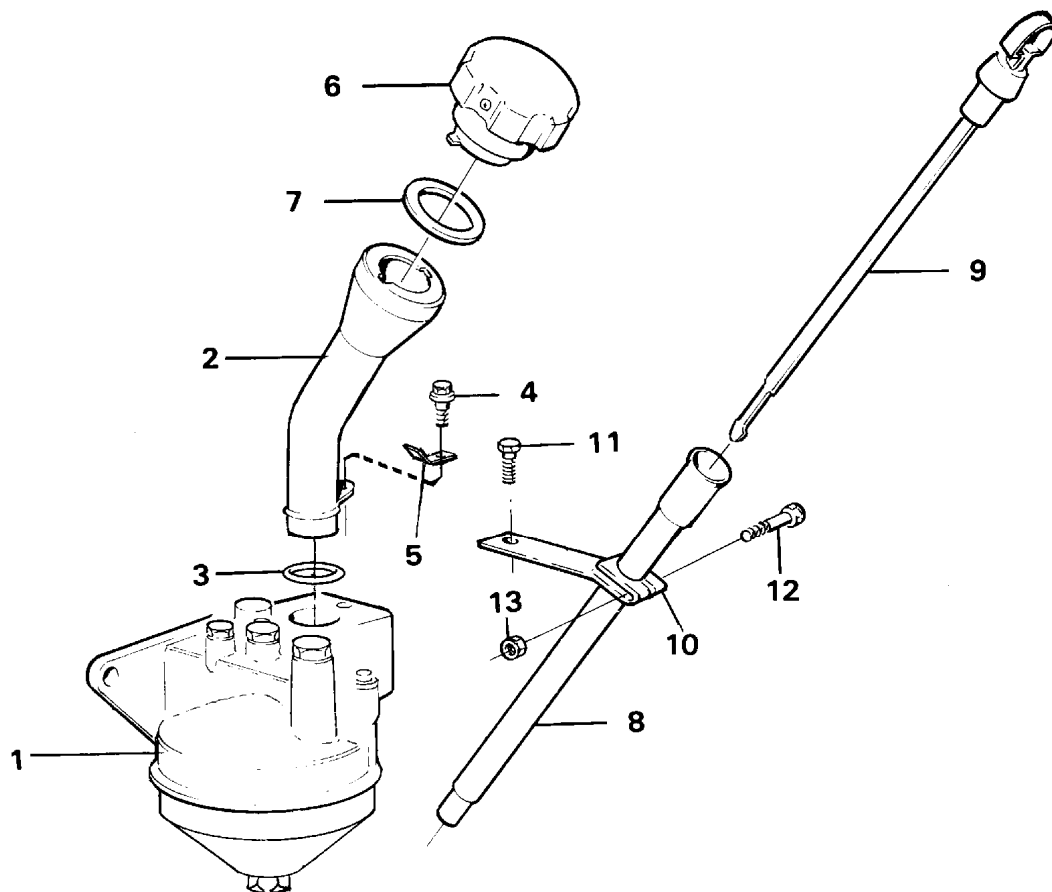

Date: 2014/2/18	Image id: AN169	Catalogue: 97765	Model: L90C OR
Brand: Volvo BM	Serial: 61901-62462, 70001-70052	Group/Section: 217/200	Title: Oil filler and dipstick

VME Parts AB
AN 169
PRINTED IN SWEDEN

Pos	Part	Q1	Q2	Q3	Q4	Q5	PS	Kit	Description	Option(s)	Remark
1		1							Filter Housing		See ref 222/150
2	VOE4772233	1							Oil filler pipe		
3	VOE421629	1							Sealing ring		
4	VOE13946173	1							Screw		(VOE946173)M8x20
5	VOE421713	1							Tab washer		
6	VOE421753	1							Filler cap		
7	VOE1275379	1							•Gasket		(VOE940096)
8	VOE11030765	1							Pipe		
9	VOE4772191	1							Dipstick		
	VOE925054	1							•O-ring