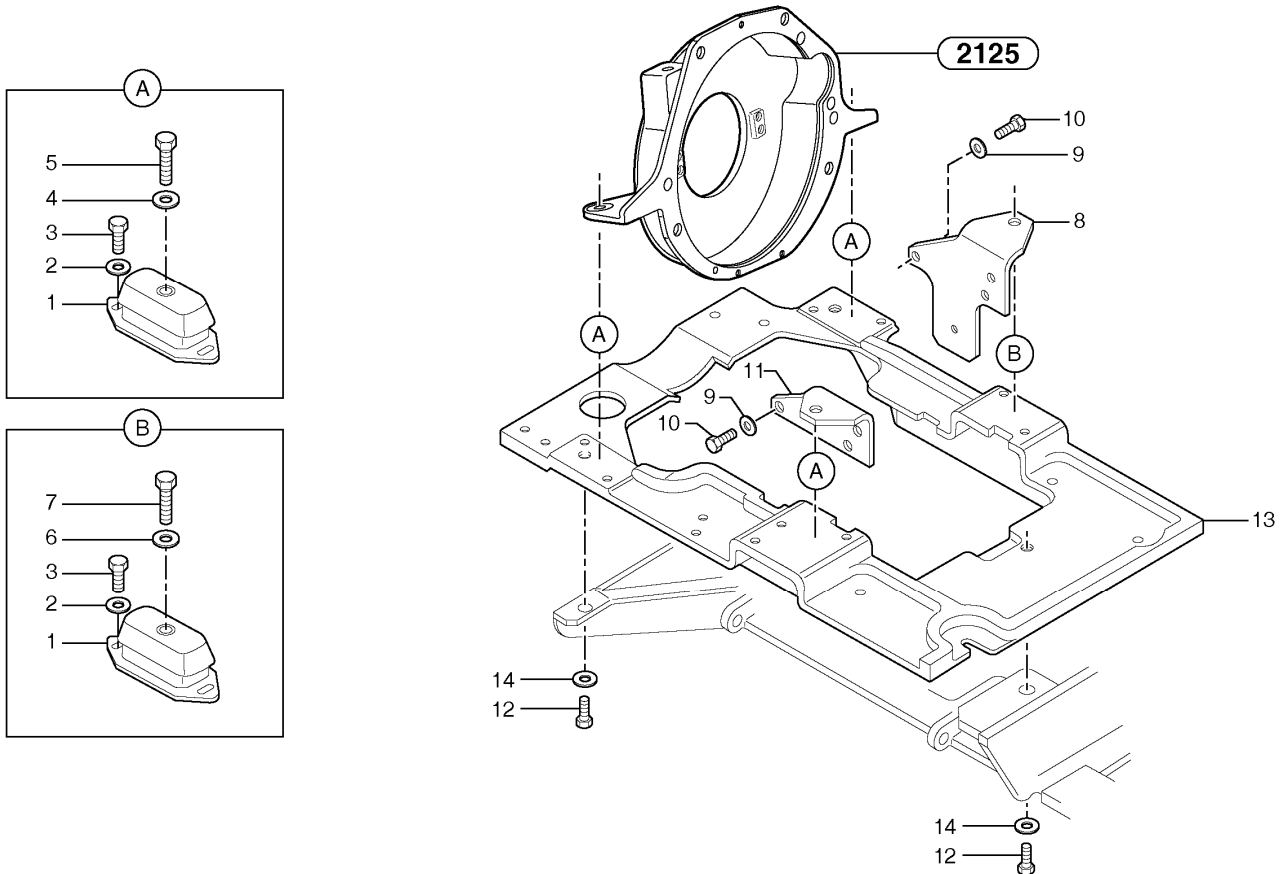

Date: 2013/11/25	Image id: 218Z1	Catalogue: 10018	Model: EC15B XTV
Brand: Volvo	Serial: 40151-99999	Group/Section: 218/100	Title: Engine mounts

Q1-Q5	Option	Option description	
Q1 272.25151			
Q2 272.40151			

Pos	Part	Q1	Q2	Q3	Q4	Q5	PS	Kit	Description	Option(s)	Remark
1	VOE11802279	4	4						Bump rubber		(PJ5140405)
2	VOE960148	8	8						Washer		10.5x22x2
3	VOE967634	8	8						Hex. socket screw		CHC M10x20
4	VOE955897	3	3						Washer		13x24x2
5	VOE978932	3	3						Hexagon screw		M12x30
6	VOE13930908	1	1						Washer		13x27x4
7	VOE978933	1	1						Hexagon screw		H M12x40
8	PJ3560630	1	1						Engine Bracket		
9	VOE960148	6	6						Washer		10.5x22x2
10	PJ4370015	6	6						Screw		HM10X25
11	PJ3560339	1	1						Support