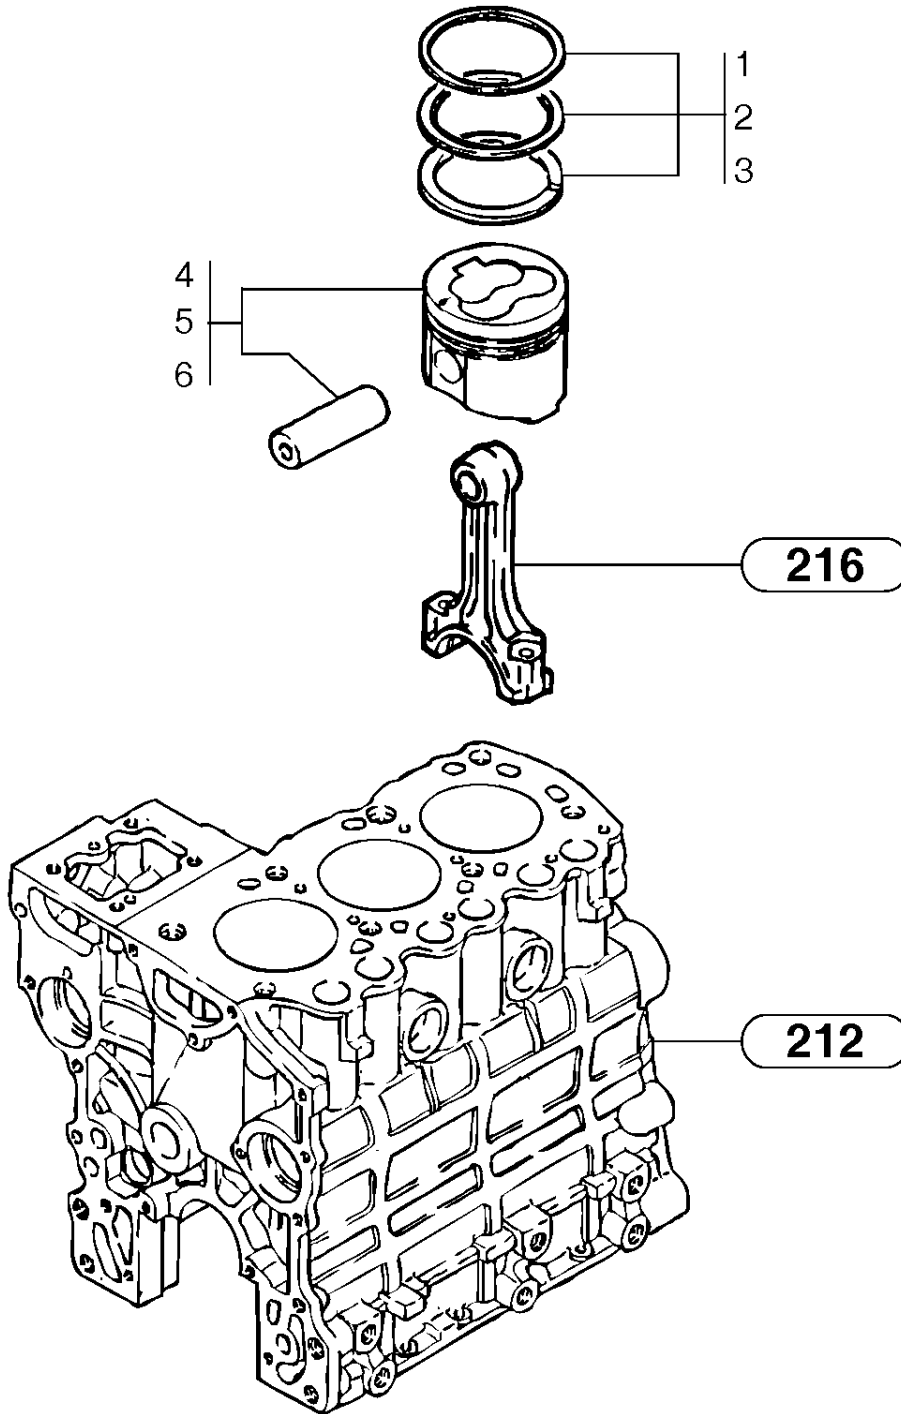

Date: 2013/11/25	Image id: 213NZ1	Catalogue: 10018	Model: EC15B XTV
Brand: Volvo	Serial: 40151-99999	Group/Section: 213/200	Title: Pistons L3E-W264ESA

Q1-Q5	Option	Option description	
Q1.