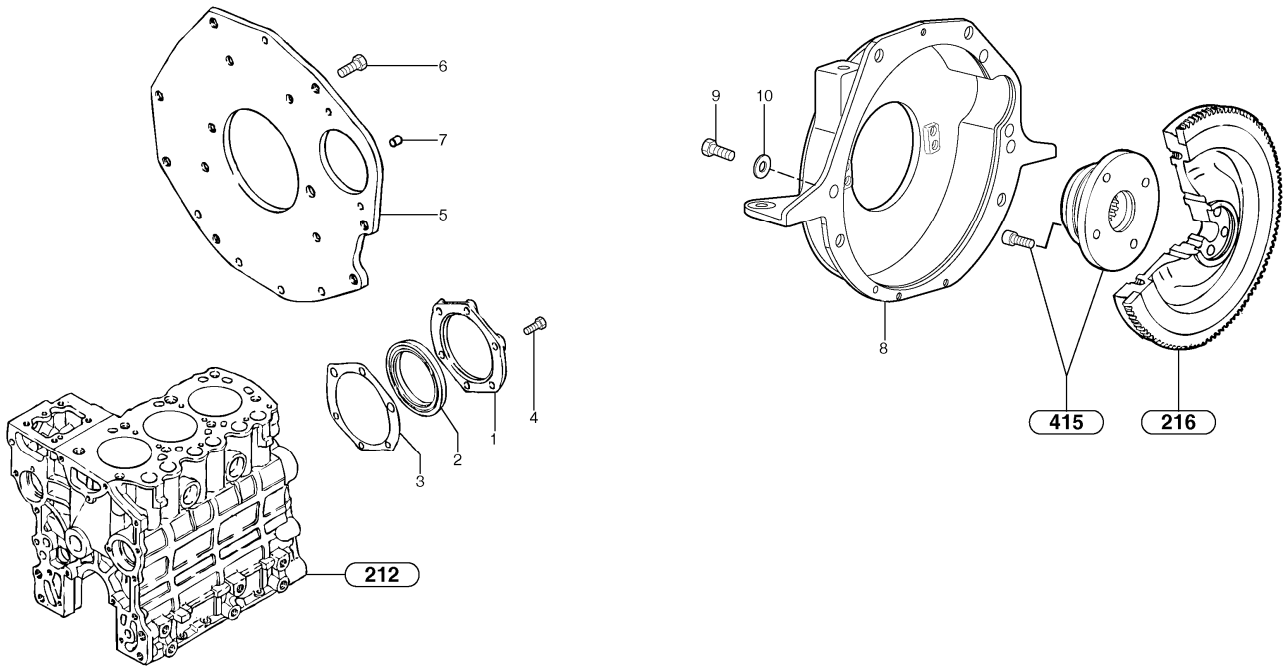

Date: 2013/11/25	Image id: 2125Z1	Catalogue: 10018	Model: EC15B XTV
Brand: Volvo	Serial: 40151-99999	Group/Section: 212/500	Title: Flywheel housing

Q1-Q5	Option	Option description	
Q1 272.25151			
Q2 272.40151			
Q3 11809178			

Pos	Part	Q1	Q2	Q3	Q4	Q5	PS	Kit	Description	Option(s)	Remark
1	PJ7410615	1	1	1					Flange		
2	PJ7410585	1	1	1					Seal		
3	PJ7410626	1	1	1					Seal		
4	PJ4380032	6	6	6					Screw		
5		1	1	1			NS		Plate		
6	PJ7416472	6	6	6					Attachment kit		
7	PJ7412990	1	1	1					Centraliser		
8	PJ3810791	1	1						Flywheel housing		
9	PJ4380172	6	6						Screw		HM12X20
10	VOE955897	6	6						Washer		13x24x2