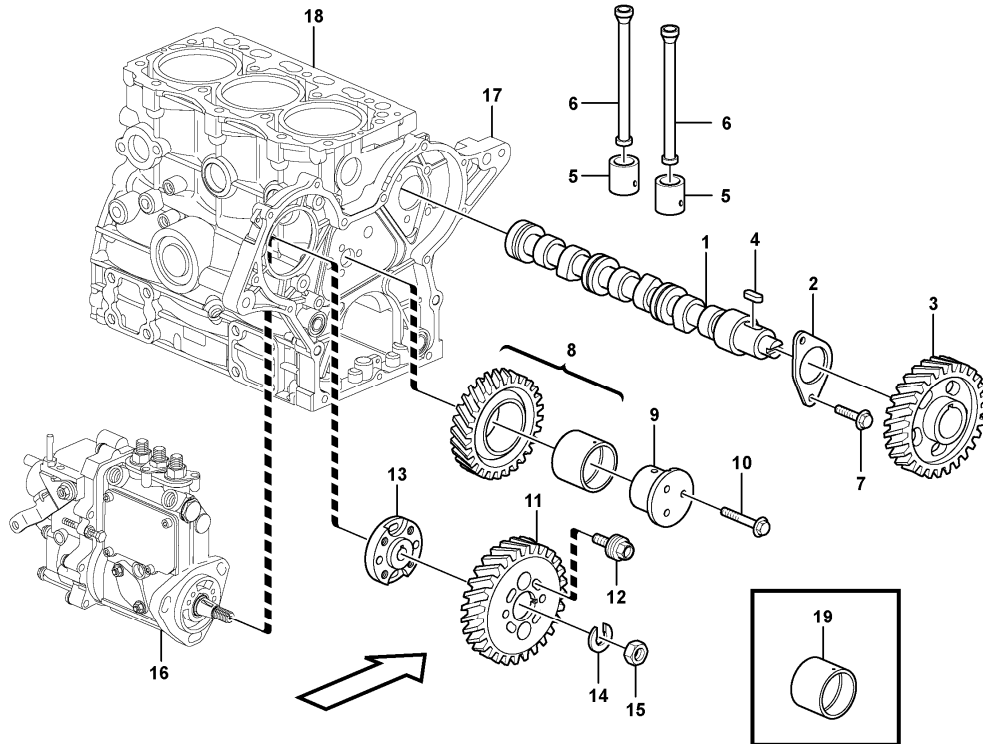

Date: 2013/11/26	Image id: 1054401	Catalogue: 20568	Model: EC17C
Brand: Volvo	Serial: 1737-	Group/Section: 215/400	Title: Camshaft

Volvo Construction
Equipment
1054401

Section option	Kit	Option description
VOE11808299		Engine

Pos	Part	Q1	Q2	Q3	Q4	Q5	PS	Kit	Description	Option(s)	Remark
1	VOE15161493	1							Camshaft		
2		1					NS		•Thrust Washer		
3		1					NS		•Camshaft Gear		
4		1					NS		•Key		
5	VOE11713409	6							Tappet		
6	VOE11713410	6							Rod		
7	VOE11713360	2							Bolt		
8		1							Gear		
9	VOE11713412	1							Shaft		
10	VOE11713414	3							Bolt		
11	VOE11713416	1							Gear		
12	VOE11713415	4							Bolt