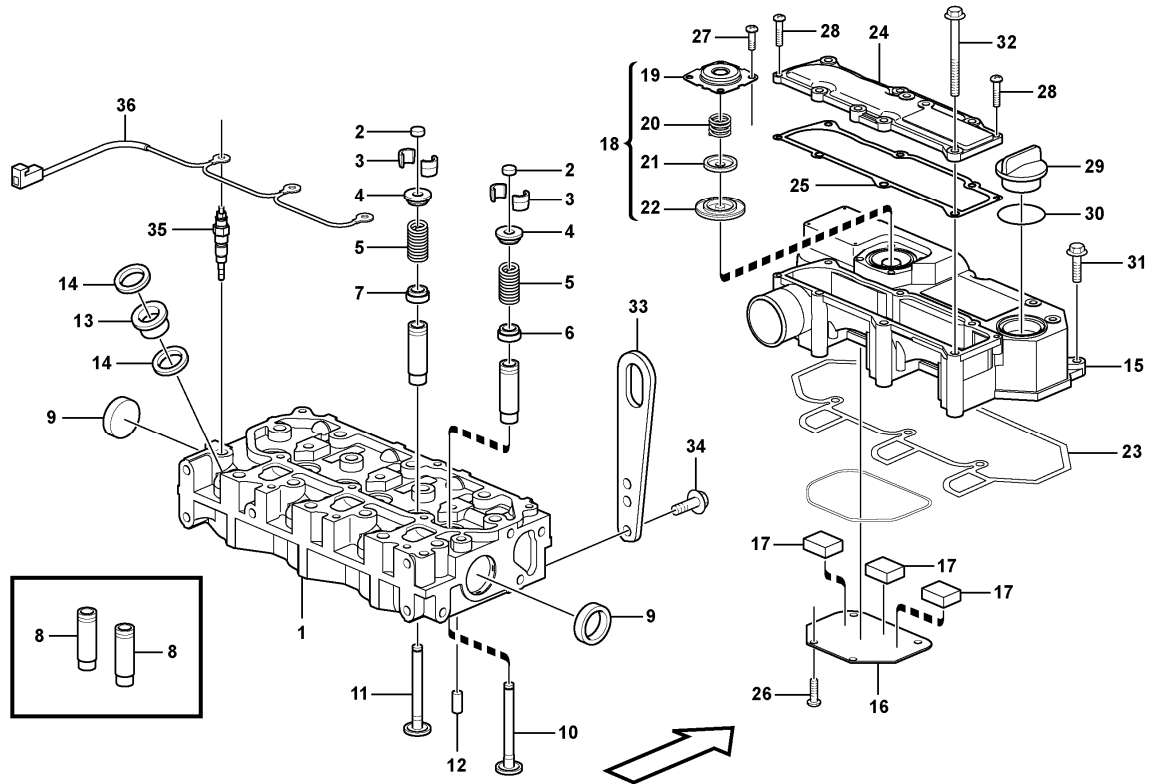

Date: 2013/11/26	Image id: 1055502	Catalogue: 20568	Model: EC17C
Brand: Volvo	Serial: 1737-	Group/Section: 210/100	Title: Engine

Section option	Kit	Option description
VOE11808299		Engine

Pos	Part	Q1	Q2	Q3	Q4	Q5	PS	Kit	Description	Option(s)	Remark
1	VOE11808299	1							Engine		
2		1							•Cylinder block		See ref 212/100
3		1							•Cylinder head		See ref 211/100
4		1							•Timing gear casing		See ref 215/100
5		1							•Camshaft		See ref 215/400
6		1							•Crankshaft		See ref 216/100
7		1							•Oil sump		See ref 217/100
8		1							•Oil Filter		See ref 220/100
9		1							•Injector		See ref 237/100
10		1							•Inlet, exhaust syst.		See ref 251/100
	VOE11713294	1							Gasket kit		

Date: 2013/11/26	Image id: 1054603	Catalogue: 20568	Model: EC17C
Brand: Volvo	Serial: 1737-	Group/Section: 211/100	Title: Cylinder head

Volvo Construction
Equipment
1054603

Section option	Kit	Option description
VOE11808299		Engine

Date: 2013/11/26	Image id: 1054540	Catalogue: 20568	Model: EC17C
Brand: Volvo	Serial: 1737-	Group/Section: 214/100	Title: Rocker arm

Section option	Kit	Option description
VOE11808299		Engine

Pos	Part	Q1	Q2	Q3	Q4	Q5	PS	Kit	Description	Option(s)	Remark
1	VOE11713378	1							Rocker arm kit		
2	VOE15161483	3							•Rocker arm		
3	VOE11714388	3							•Bolt		
4	VOE11713379	6							•Rocker arm		
5	VOE11714769	6					SE		••Screw		
6	VOE11714380	6							••Nut		
7	VOE11713390	2							•Retaining ring		
8	VOE11713380	2							•Spring		
9	VOE11713381	1							•Screw		
10		1							Rocker arm shaft		
11		1							Cylinder head		See ref 211/100