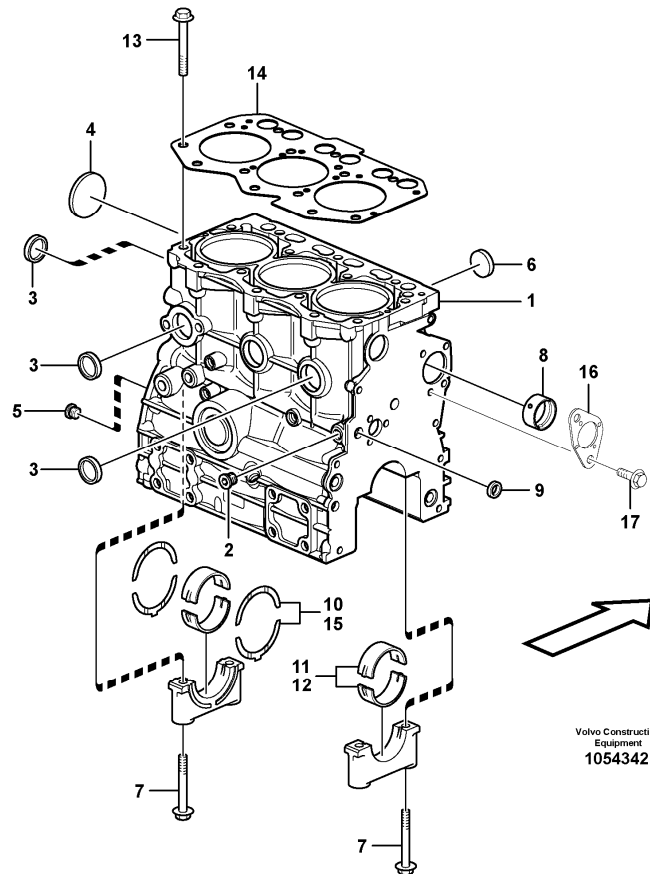

Date: 2013/11/26	Image id: 1055502	Catalogue: 20568	Model: EC17C
Brand: Volvo	Serial: 1737-	Group/Section: 210/100	Title: Engine

Section option	Kit	Option description
VOE11808299		Engine

Pos	Part	Q1	Q2	Q3	Q4	Q5	PS	Kit	Description	Option(s)	Remark
1	VOE11808299	1							Engine		
2		1							•Cylinder block		See ref 212/100
3		1							•Cylinder head		See ref 211/100
4		1							•Timing gear casing		See ref 215/100
5		1							•Camshaft		See ref 215/400
6		1							•Crankshaft		See ref 216/100
7		1							•Oil sump		See ref 217/100
8		1							•Oil Filter		See ref 220/100
9		1							•Injector		See ref 237/100
10		1							•Inlet, exhaust syst.		See ref 251/100
	VOE11713294	1							Gasket kit		

Date: 2013/11/26	Image id: 1054603	Catalogue: 20568	Model: EC17C
Brand: Volvo	Serial: 1737-	Group/Section: 211/100	Title: Cylinder head

Volvo Construction
Equipment
1054603

Section option	Kit	Option description
VOE11808299		Engine

Date: 2013/11/26	Image id: 1054342	Catalogue: 20568	Model: EC17C
Brand: Volvo	Serial: 1737-	Group/Section: 212/100	Title: Cylinder block

Section option	Kit	Option description
VOE11808299		Engine

Pos	Part	Q1	Q2	Q3	Q4	Q5	PS	Kit	Description	Option(s)	Remark
1		1							Cylinder Block		
2	VOE11713317	1							•Plug		
3	VOE11713318	4							•Plug		
4	VOE11713319	1							•Plug		
5	VOE11713320	1							•Plug		
6	VOE11713322	3							•Plug		
7	VOE11713327	8							•Bolt		
8	VOE15161236	1							•Bushing		
9	VOE11713329	1							•Plug		
10	VOE11713331	2							•Thrust bearing		
11	VOE15161237	4							•Bearing half		STD SZ
12	VOE15162383	4					NS		•Thrust Washer		