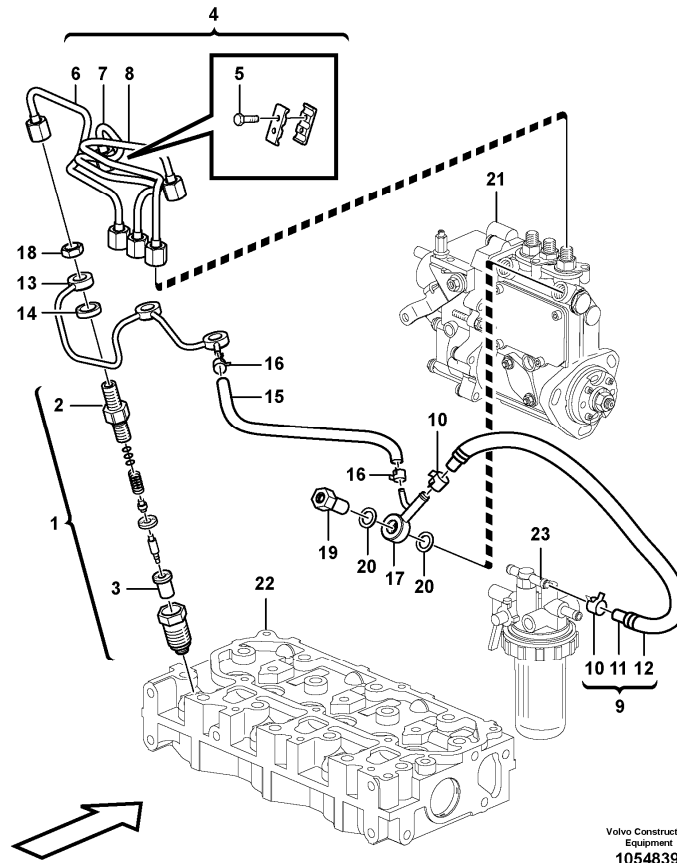

Date: 2013/11/26	Image id: 1054839	Catalogue: 20568	Model: EC17C
Brand: Volvo	Serial: 1737-	Group/Section: 237/100	Title: Fuel lines and injectors

Section option	Kit	Option description
VOE11808299		Engine

Pos	Part	Q1	Q2	Q3	Q4	Q5	PS	Kit	Description	Option(s)	Remark
1	VOE15161803	3							Injector		
2	VOE11713459	3							•Nozzle retainer		
3	VOE11713463	3							•Nozzle		
4	VOE11713464	1							Retainer		
5	VOE11714506	2							•Bolt		
6	VOE11713465	1							•Pipe		
7	VOE11713466	1							•Pipe		
8	VOE11713467	1							•Pipe		
9	VOE11713473	1							Hose		
10	VOE11713474	2							•Clamp		
11	VOE11713476	1							•Hose		
12	VOE11713475	1							•Protecting hose