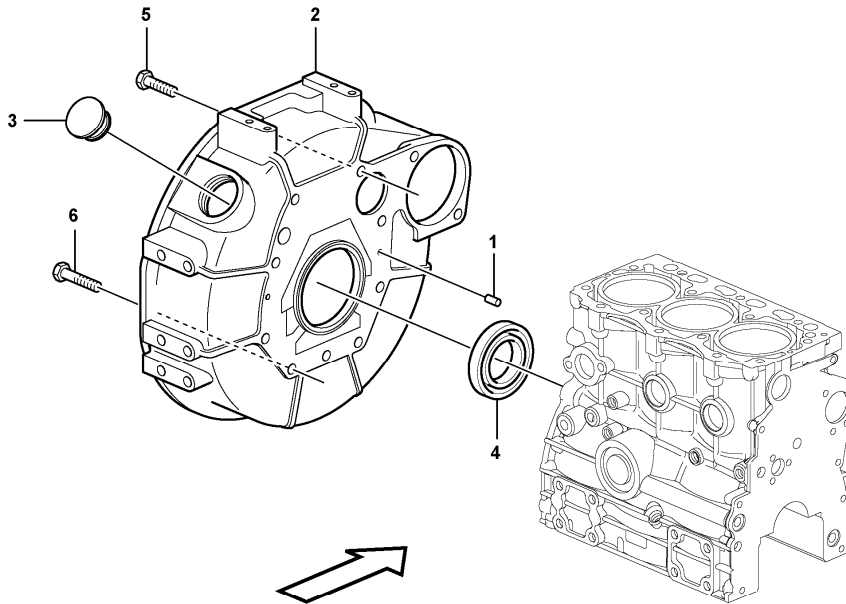

Date: 2013/11/26	Image id: 1054603	Catalogue: 20568	Model: EC17C
Brand: Volvo	Serial: 1737-	Group/Section: 211/100	Title: Cylinder head

Volvo Construction
Equipment
1054603

Section option	Kit	Option description
VOE11808299		Engine

Date: 2013/11/26	Image id: 1054342	Catalogue: 20568	Model: EC17C
Brand: Volvo	Serial: 1737-	Group/Section: 212/100	Title: Cylinder block

Section option	Kit	Option description
VOE11808299		Engine

Pos	Part	Q1	Q2	Q3	Q4	Q5	PS	Kit	Description	Option(s)	Remark
1		1							Cylinder Block		
2	VOE11713317	1							•Plug		
3	VOE11713318	4							•Plug		
4	VOE11713319	1							•Plug		
5	VOE11713320	1							•Plug		
6	VOE11713322	3							•Plug		
7	VOE11713327	8							•Bolt		
8	VOE15161236	1							•Bushing		
9	VOE11713329	1							•Plug		
10	VOE11713331	2							•Thrust bearing		
11	VOE15161237	4							•Bearing half		STD SZ
12	VOE15162383	4					NS		•Thrust Washer		

13	VOE11713332	14							Bolt		
14	VOE11713295	1							Cylinder head gasket		
15	VOE15161243	2							Bearing half		
16		1							Thrust Washer		See ref 215/400
17		1							Bolt		See ref 215/400

Date: 2013/11/26	Image id: 1054355	Catalogue: 20568	Model: EC17C
Brand: Volvo	Serial: 1737-	Group/Section: 212/200	Title: Flywheel housing

Date: 2013/11/26	Image id: 1054540	Catalogue: 20568	Model: EC17C
Brand: Volvo	Serial: 1737-	Group/Section: 214/100	Title: Rocker arm

Section option	Kit	Option description
VOE11808299		Engine

Pos	Part	Q1	Q2	Q3	Q4	Q5	PS	Kit	Description	Option(s)	Remark
1	VOE11713378	1							Rocker arm kit		
2	VOE15161483	3							•Rocker arm		
3	VOE11714388	3							•Bolt		
4	VOE11713379	6							•Rocker arm		
5	VOE11714769	6					SE		••Screw		
6	VOE11714380	6							••Nut		
7	VOE11713390	2							•Retaining ring		
8	VOE11713380	2							•Spring		
9	VOE11713381	1							•Screw		
10		1							Rocker arm shaft		
11		1							Cylinder head		See ref 211/100