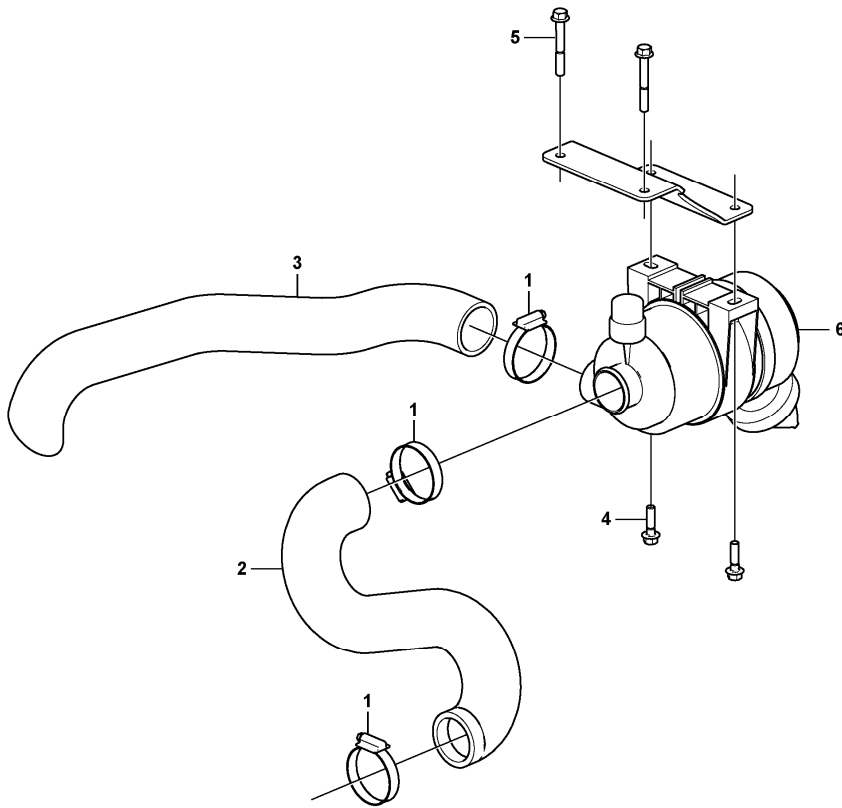

Date: 2013/11/26	Image id: 1054886	Catalogue: 20568	Model: EC17C
Brand: Volvo	Serial: 1737-	Group/Section: 256/100	Title: Air filter with fitting parts

Volvo Construction
Equipment
1054886

Section option	Kit	Option description
VOE11839911		Excavator EC17C

Pos	Part	Q1	Q2	Q3	Q4	Q5	PS	Kit	Description	Option(s)	Remark
1	VOE943479	1							Hose clamp		
2	VOE15645795	3							Hose		
3	VOE15622609	1							Hose		
4	VOE946671	2							Flange screw		
5	VOE13965180	2							Screw		
6		1							Air Cleaner		See ref 256/150