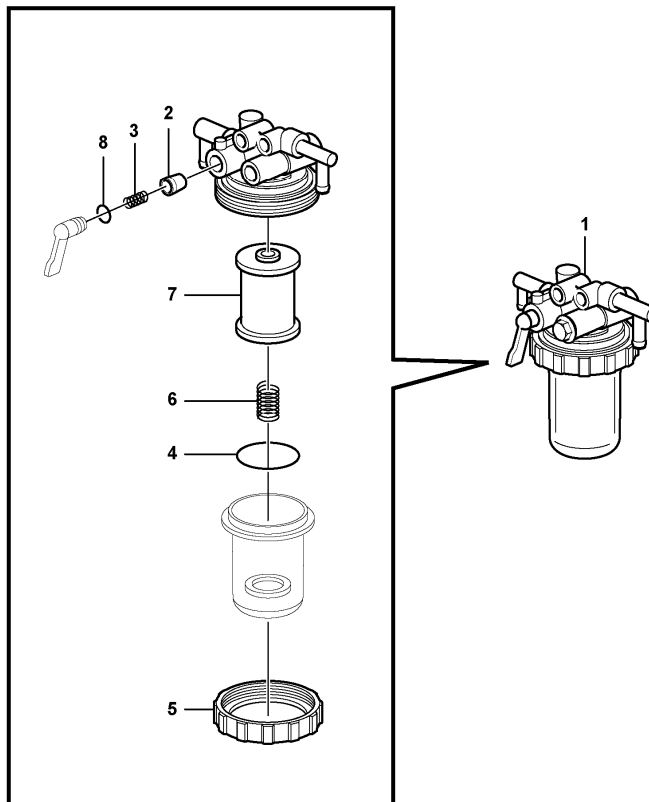

Date: 2013/11/26	Image id: 1054810	Catalogue: 20568	Model: EC17C
Brand: Volvo	Serial: 1737-	Group/Section: 233/200	Title: Water separator

Volvo Construction
Equipment
1054810

Section option	Kit	Option description
VOE11808299		Engine

Pos	Part	Q1	Q2	Q3	Q4	Q5	PS	Kit	Description	Option(s)	Remark
1	VOE15161810	1							Water separator		
2	VOE15161815	1							•Valve		
3	VOE11713781	1							•Spring		
4	VOE11713485	1							•O-ring		
5	VOE11713486	1							•Ring		
6	VOE15161819	1							•Spring		
7	VOE15161823	1							•Filter		
8	VOE11713783	1							•O-ring