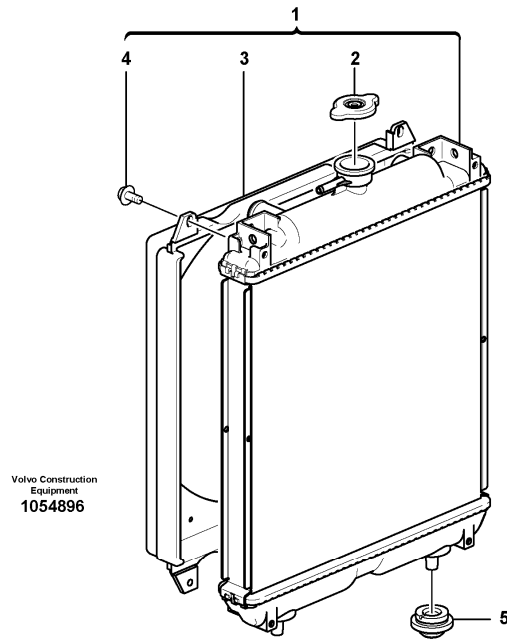

Date: 2013/11/26	Image id: 1054896	Catalogue: 20568	Model: EC17C
Brand: Volvo	Serial: 1737-	Group/Section: 261/150	Title: Radiator (water)

Section option	Kit	Option description
VOE11808299		Engine

Pos	Part	Q1	Q2	Q3	Q4	Q5	PS	Kit	Description	Option(s)	Remark
1	VOE11713529	1							Radiator		
2	VOE11713530	1							•Cap		
3	VOE15083030	1							•Cover		
4	VOE11713531	4							•Bolt		
5	VOE11713528	2							•Rubber mounting