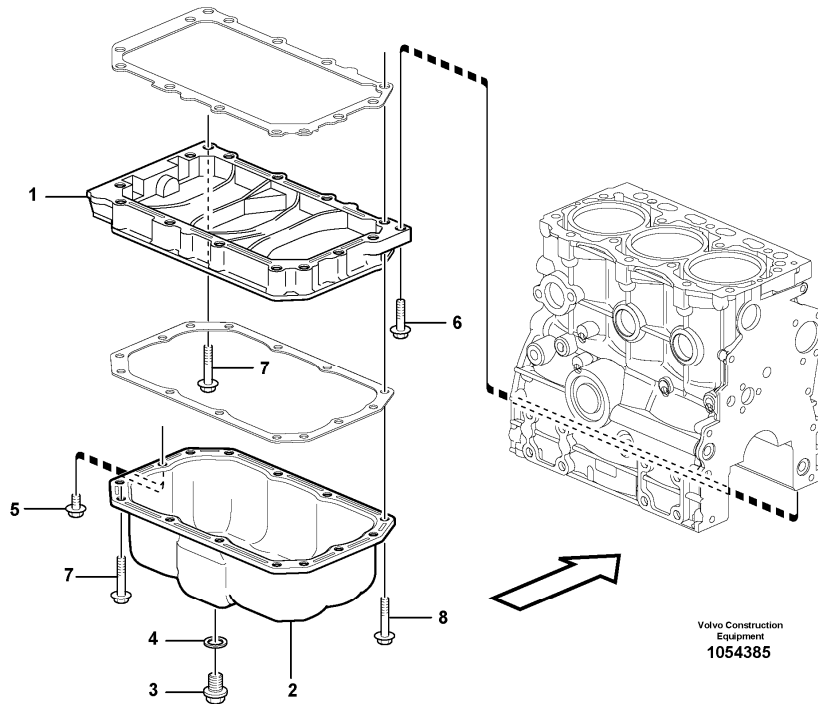

Date: 2013/11/26	Image id: 1054385	Catalogue: 20568	Model: EC17C
Brand: Volvo	Serial: 1737-	Group/Section: 217/100	Title: Oil sump

Section option	Kit	Option description
VOE11808299		Engine

Pos	Part	Q1	Q2	Q3	Q4	Q5	PS	Kit	Description	Option(s)	Remark
1	VOE11713635	1							Spacer		
2	VOE11713366	1							Sump		
3	VOE11713367	1							•Plug		
4	VOE11713312	1							•Sealing		
5	VOE11714490	1							Bolt		
6	VOE11714508	1							Bolt		
7	VOE11714377	11							Bolt		
8	VOE11713374	3							Bolt