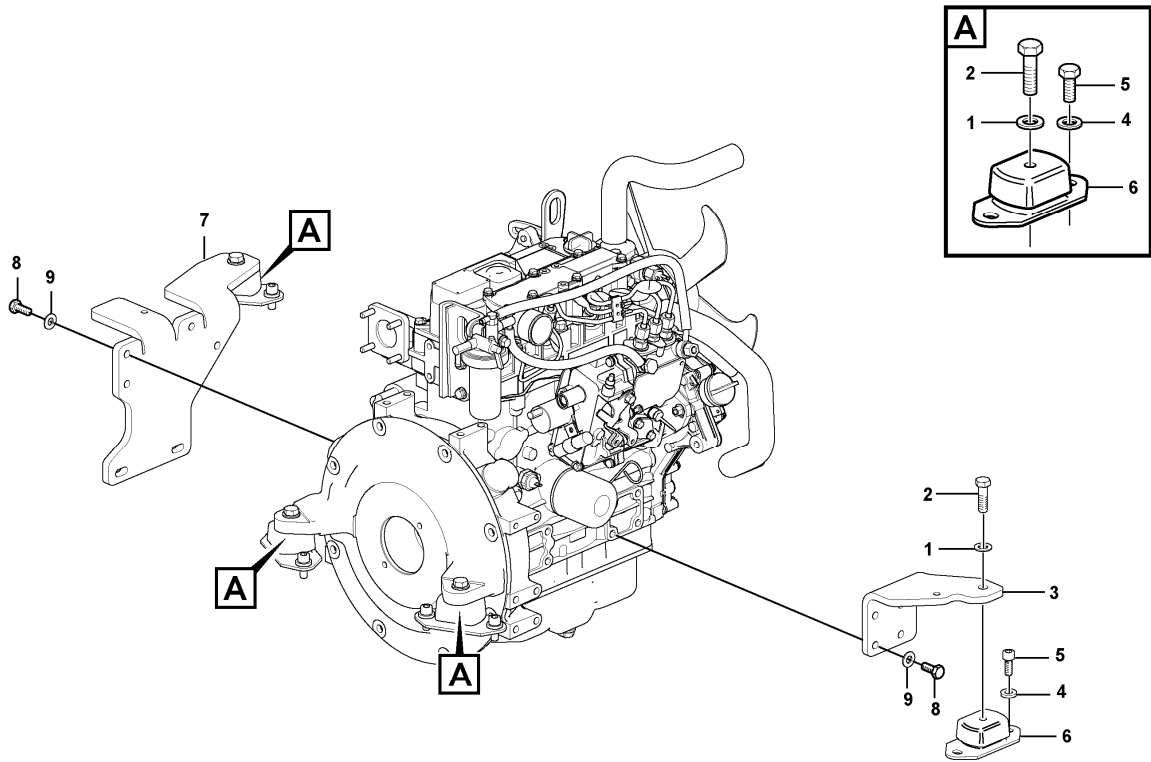

Date: 2013/11/26	Image id: 1054303	Catalogue: 20568	Model: EC17C
Brand: Volvo	Serial: 1737-	Group/Section: 218/100	Title: Engine mounts

Volvo Construction
Equipment
1054303

Section option	Kit	Option description
VOE11839911		Excavator EC17C

Pos	Part	Q1	Q2	Q3	Q4	Q5	PS	Kit	Description	Option(s)	Remark
1	VOE13955897	4							Washer		
2	VOE978933	4							Hexagon screw		
3	VOE11808186	1							Engine bracket		
4	VOE930842	8							Washer		
5	VOE984079	8							Hex. socket screw		
6	VOE11800449	4							Rubber stop		
7	VOE11808185	1							Engine bracket		
8	VOE983251	8							Hexagon screw		
9	VOE976945	REQ							Washer