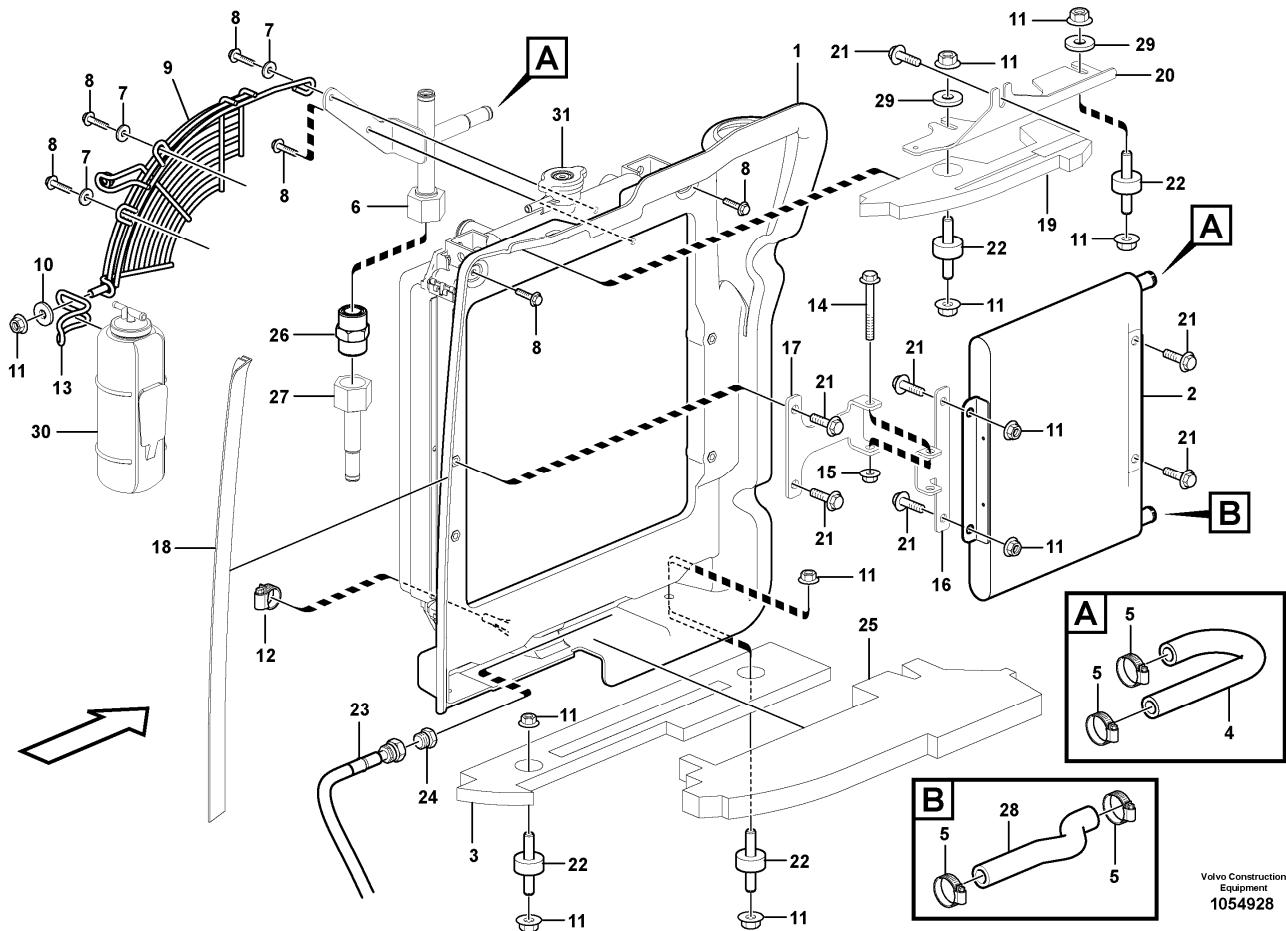

Date: 2013/11/26	Image id: 1054928	Catalogue: 20568	Model: EC17C
Brand: Volvo	Serial: 1737-	Group/Section: 261/100	Title: Radiator with fitting parts

Volvo Construction
Equipment
1054928

Section option	Kit	Option description
VOE11808299		Engine

Pos	Part	Q1	Q2	Q3	Q4	Q5	PS	Kit	Description	Option(s)	Remark
1	VOE15621072	1					NS		Support		
2	VOE15628037	1							Oil cooler		
3	VOE15610124	1					NS		Insulating Material		
4	VOE15634751	1							Return hose		
5	VOE943473	4							Hose clamp		
6	VOE15646729	1					NS		Tube		
7	VOE960139	3							Washer		
8	VOE13946934	2							Screw		
8	VOE13947542	4							Screw		
9	VOE15603860	1							Grille		
10	VOE976945	1							Washer		
11	VOE13945408	11							Nut