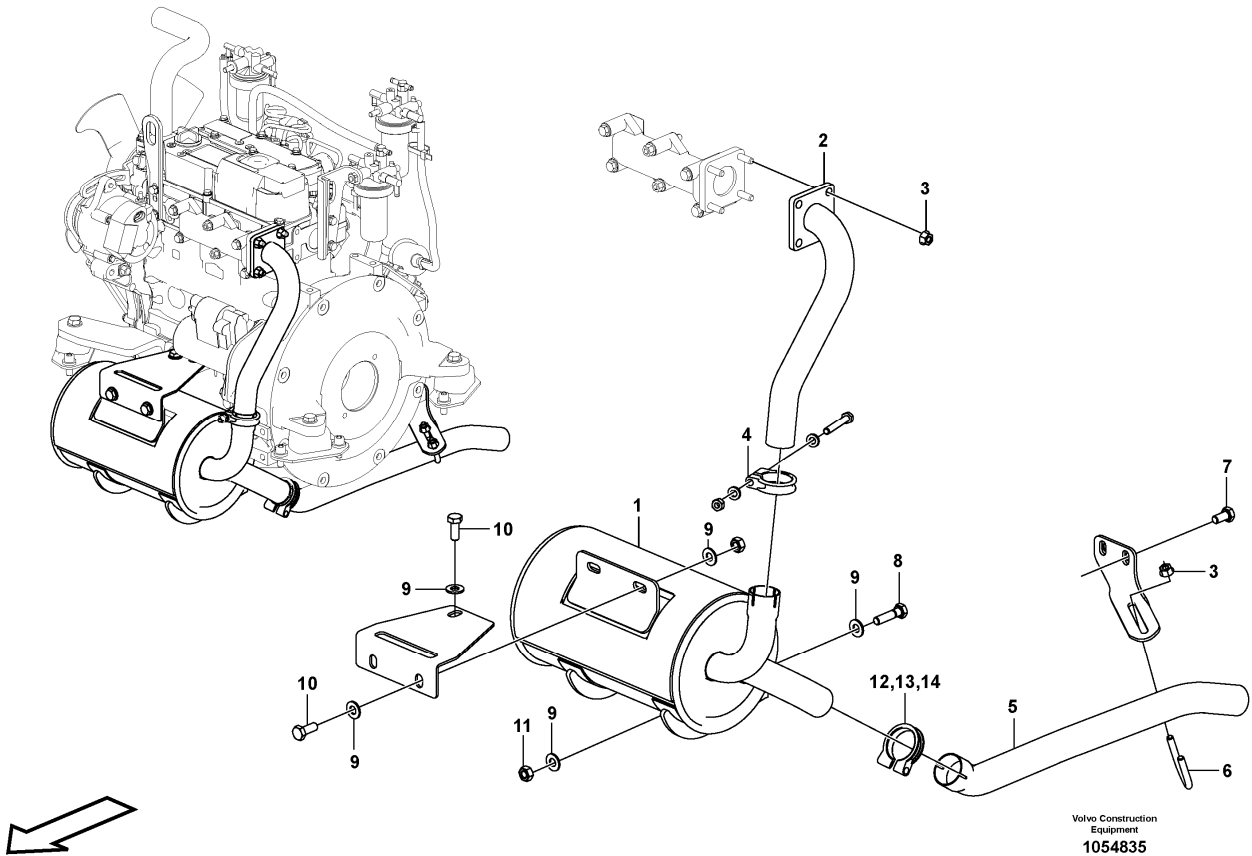

Date: 2013/11/26	Image id: 1054835	Catalogue: 20568	Model: EC17C
Brand: Volvo	Serial: 1737-	Group/Section: 252/100	Title: Exhaust system

Section option	Kit	Option description
VOE11839911		Excavator EC17C

Pos	Part	Q1	Q2	Q3	Q4	Q5	PS	Kit	Description	Option(s)	Remark
1	VOE15632387	1							Silencer		
2	VOE15610969	1							Tube		
3	VOE13945408	6							Nut		
4	VOE11801990	1							Clamp		
5	VOE15632388	1							Pipe		
6	VOE15632393	1							U-bolt		
7	VOE983250	2							Hexagon screw		
8	VOE983253	2							Hexagon screw		
9	VOE976945	11							Washer		
10	VOE983251	3							Hexagon screw		
11	VOE983304	4							Hexagon nut		
12	VOE11802042	1							Clamp