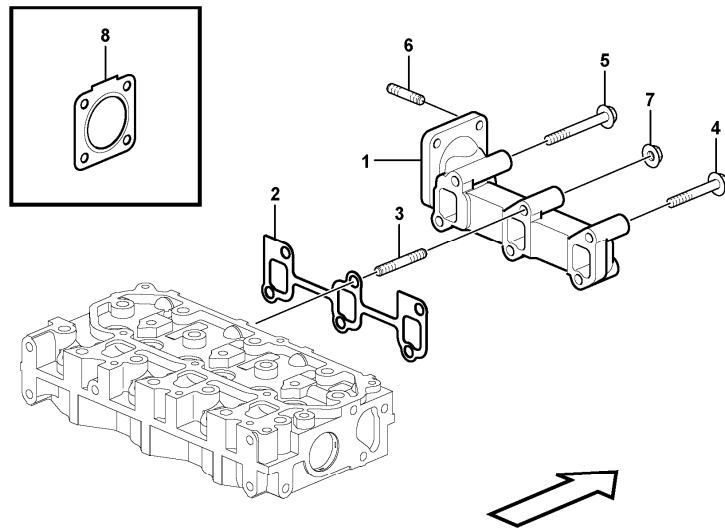

Date: 2013/11/26	Image id: 1054770	Catalogue: 20568	Model: EC17C
Brand: Volvo	Serial: 1737-	Group/Section: 251/100	Title: Exhaust manifold

Volvo Construction
Equipment
1054770

Section option	Kit	Option description
VOE11808299		Engine

Pos	Part	Q1	Q2	Q3	Q4	Q5	PS	Kit	Description	Option(s)	Remark
1	VOE15161487	1							Manifold		
2	VOE11713297	1							Gasket		
3	VOE11713407	2							Stud		
4	VOE11713408	2							Bolt		
5	VOE15161489	2							Bolt		
6	VOE14521558	4							Bolt		
7	VOE14521543	2							Nut		
8	VOE11713298	1							Gasket