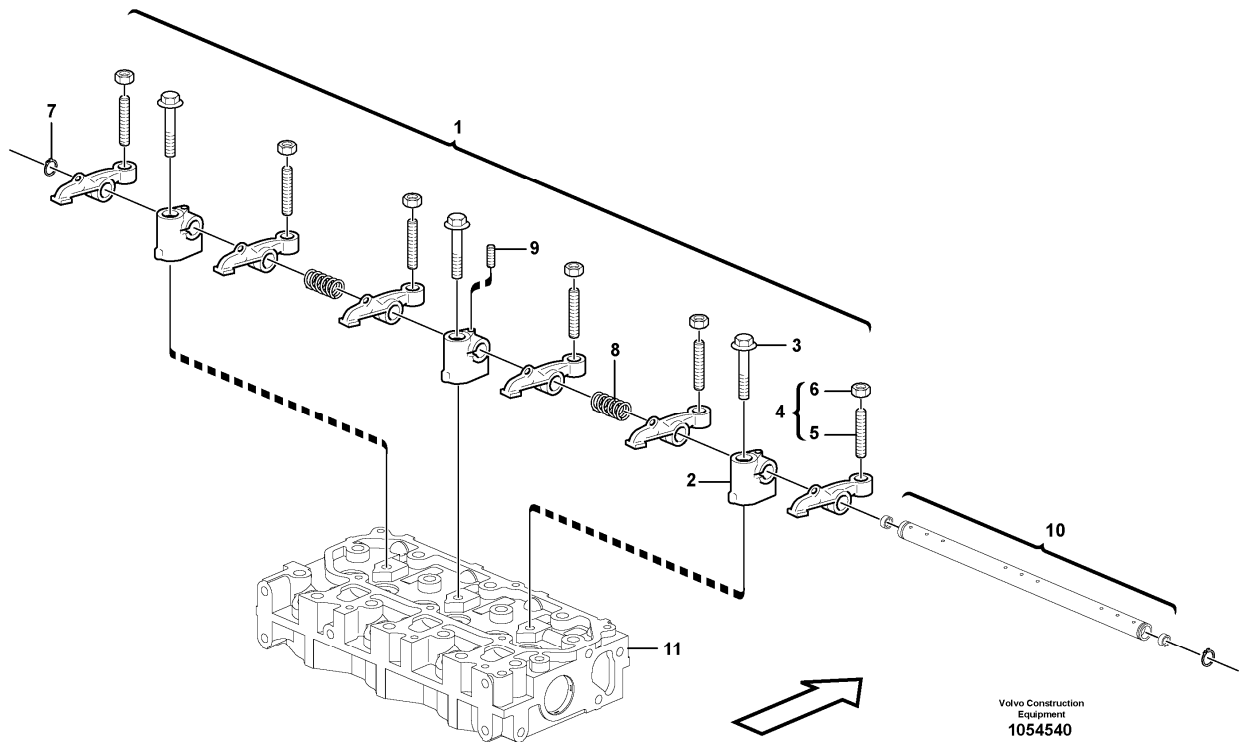

Date: 2013/11/26	Image id: 1054603	Catalogue: 20568	Model: EC17C
Brand: Volvo	Serial: 1737-	Group/Section: 211/100	Title: Cylinder head

Volvo Construction
Equipment
1054603

Section option	Kit	Option description
VOE11808299		Engine

Date: 2013/11/26	Image id: 1054342	Catalogue: 20568	Model: EC17C
Brand: Volvo	Serial: 1737-	Group/Section: 212/100	Title: Cylinder block

Section option	Kit	Option description
VOE11808299		Engine

Pos	Part	Q1	Q2	Q3	Q4	Q5	PS	Kit	Description	Option(s)	Remark
1		1							Cylinder Block		
2	VOE11713317	1							•Plug		
3	VOE11713318	4							•Plug		
4	VOE11713319	1							•Plug		
5	VOE11713320	1							•Plug		
6	VOE11713322	3							•Plug		
7	VOE11713327	8							•Bolt		
8	VOE15161236	1							•Bushing		
9	VOE11713329	1							•Plug		
10	VOE11713331	2							•Thrust bearing		
11	VOE15161237	4							•Bearing half		STD SZ
12	VOE15162383	4					NS		•Thrust Washer		

13	VOE11713332	14							Bolt		
14	VOE11713295	1							Cylinder head gasket		
15	VOE15161243	2							Bearing half		
16		1							Thrust Washer		See ref 215/400
17		1							Bolt		See ref 215/400

Date: 2013/11/26	Image id: 1054355	Catalogue: 20568	Model: EC17C
Brand: Volvo	Serial: 1737-	Group/Section: 212/200	Title: Flywheel housing

Date: 2013/11/26	Image id: 1054540	Catalogue: 20568	Model: EC17C
Brand: Volvo	Serial: 1737-	Group/Section: 214/100	Title: Rocker arm

Section option	Kit	Option description
VOE11808299		Engine

Pos	Part	Q1	Q2	Q3	Q4	Q5	PS	Kit	Description	Option(s)	Remark
1	VOE11713378	1							Rocker arm kit		
2	VOE15161483	3							•Rocker arm		
3	VOE11714388	3							•Bolt		
4	VOE11713379	6							•Rocker arm		
5	VOE11714769	6					SE		••Screw		
6	VOE11714380	6							••Nut		
7	VOE11713390	2							•Retaining ring		
8	VOE11713380	2							•Spring		
9	VOE11713381	1							•Screw		
10		1							Rocker arm shaft		
11		1							Cylinder head		See ref 211/100