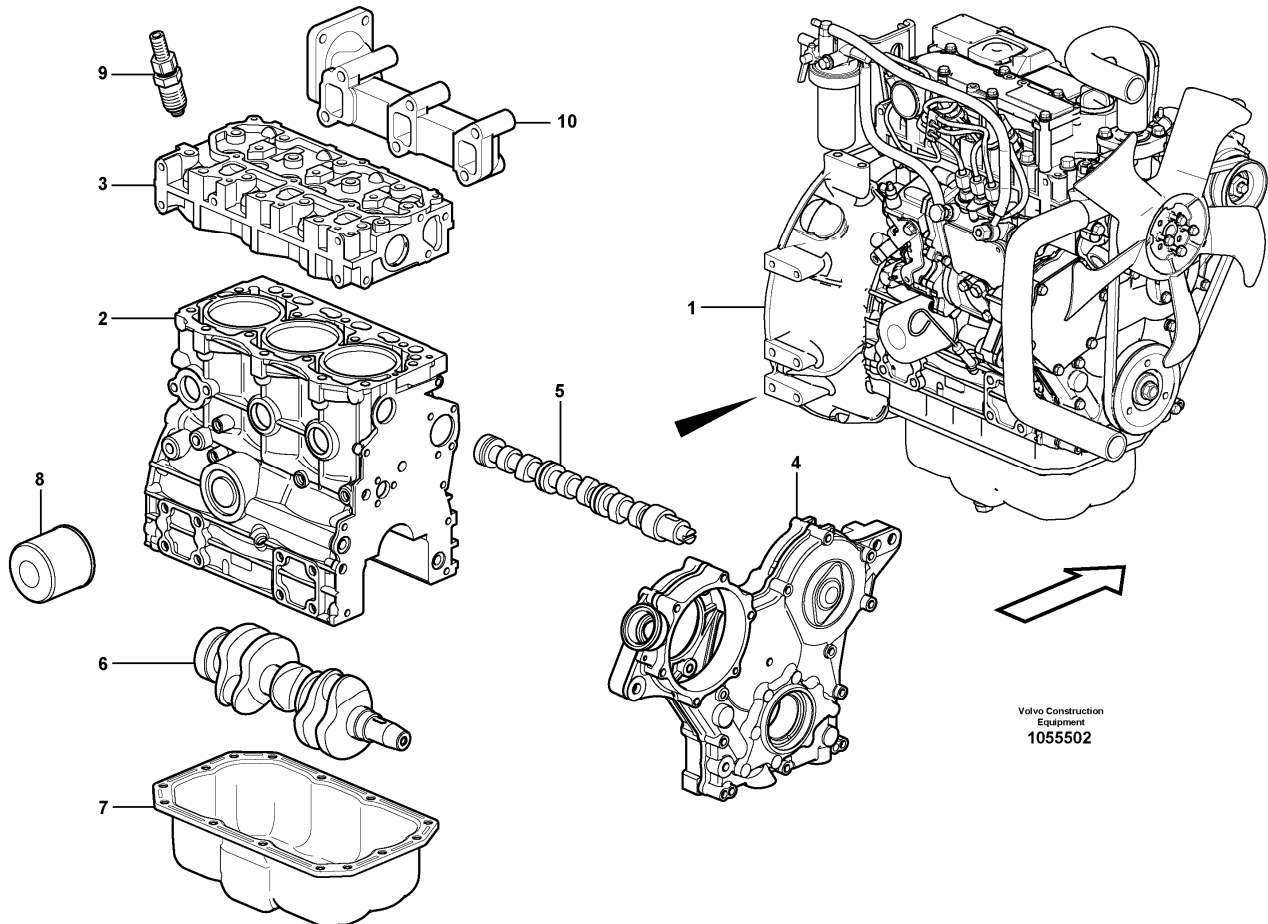

Date: 2013/11/26	Image id: 1055502	Catalogue: 20568	Model: EC17C
Brand: Volvo	Serial: 1737-	Group/Section: 210/100	Title: Engine

Section option	Kit	Option description
VOE11808299		Engine

Pos	Part	Q1	Q2	Q3	Q4	Q5	PS	Kit	Description	Option(s)	Remark
1	VOE11808299	1							Engine		
2		1							•Cylinder block		See ref 212/100
3		1							•Cylinder head		See ref 211/100
4		1							•Timing gear casing		See ref 215/100
5		1							•Camshaft		See ref 215/400
6		1							•Crankshaft		See ref 216/100
7		1							•Oil sump		See ref 217/100
8		1							•Oil Filter		See ref 220/100
9		1							•Injector		See ref 237/100
10		1							•Inlet, exhaust syst.		See ref 251/100
	VOE11713294	1							Gasket kit		

Date: 2013/11/26	Image id: 1054603	Catalogue: 20568	Model: EC17C
Brand: Volvo	Serial: 1737-	Group/Section: 211/100	Title: Cylinder head

Volvo Construction
Equipment
1054603

Section option	Kit	Option description
VOE11808299		Engine

Date: 2013/11/26	Image id: 1054540	Catalogue: 20568	Model: EC17C
Brand: Volvo	Serial: 1737-	Group/Section: 214/100	Title: Rocker arm

Section option	Kit	Option description
VOE11808299		Engine

Pos	Part	Q1	Q2	Q3	Q4	Q5	PS	Kit	Description	Option(s)	Remark
1	VOE11713378	1							Rocker arm kit		
2	VOE15161483	3							•Rocker arm		
3	VOE11714388	3							•Bolt		
4	VOE11713379	6							•Rocker arm		
5	VOE11714769	6					SE		••Screw		
6	VOE11714380	6							••Nut		
7	VOE11713390	2							•Retaining ring		
8	VOE11713380	2							•Spring		
9	VOE11713381	1							•Screw		
10		1							Rocker arm shaft		
11		1							Cylinder head		See ref 211/100