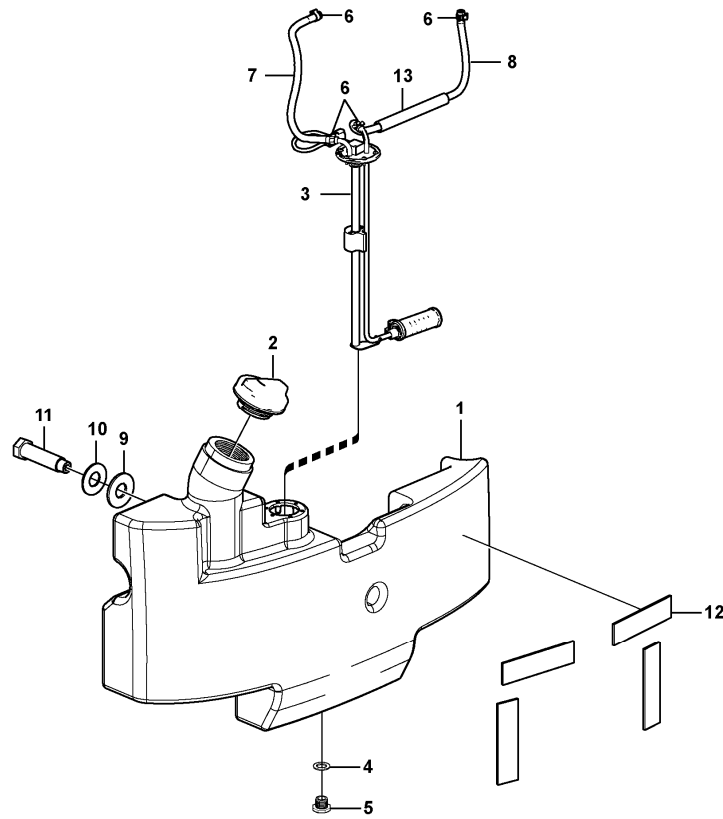

Date: 2013/11/26	Image id: 1054796	Catalogue: 20568	Model: EC17C
Brand: Volvo	Serial: 1737-	Group/Section: 234/100	Title: Fuel tank with fitting parts

Volvo Construction
Equipment
1054796

Section option	Kit	Option description
VOE11839911		Excavator EC17C

Pos	Part	Q1	Q2	Q3	Q4	Q5	PS	Kit	Description	Option(s)	Remark
1	VOE11808308	1							Tank		
2	VOE15628911	1							•Cap		
3	VOE15628887	1							•Gauge		SE2303
	VOE15197496	1							••Gasket		
4	VOE15610132	1							•Sealing		
5	VOE15610134	1							•Plug		
6	VOE11802316	4							Clamp		
7	VOE11801991	REQ							Tube		
8	VOE11801991	REQ							Tube		
9	VOE11808444	1							Washer		
10	VOE11809202	1							Rubber washer		
11	VOE11809201	1							Attachment