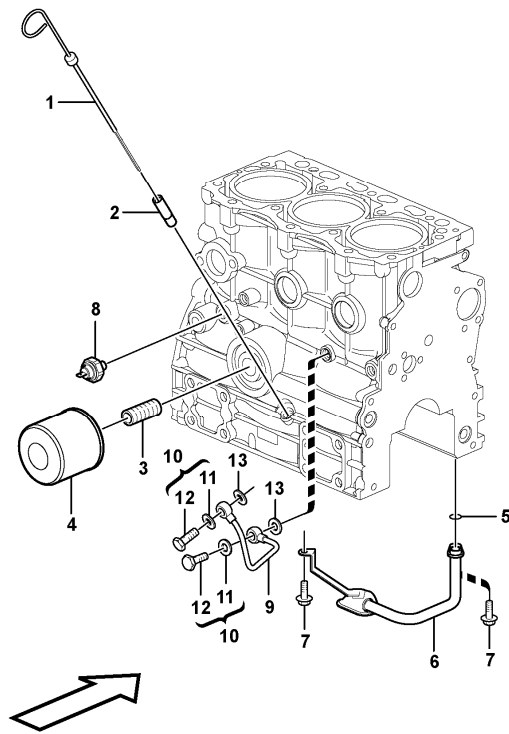

Date: 2013/11/26	Image id: 1054860	Catalogue: 20568	Model: EC17C
Brand: Volvo	Serial: 1737-	Group/Section: 220/100	Title: Lubricating oil system

Volvo Construction
Equipment
1054860

Section option	Kit	Option description
VOE11808299		Engine

Pos	Part	Q1	Q2	Q3	Q4	Q5	PS	Kit	Description	Option(s)	Remark
1	VOE15161653	1							Dipstick		
2	VOE11715318	1							Dipstick tube		
3	VOE11713441	1							Stud		
4	VOE11713228	1							Filter cartridge		
5	VOE11713304	1							O-ring		
6	VOE11713436	1							Oil strainer		
7	VOE11713437	2							Bolt		
8	VOE15066081	1							Oil pressure sensor		SE2206
9	VOE11713439	1							Oil return pipe		
10	VOE14521571	2							Bolt		
11	VOE11714476	2							Sealing washer		
12	SA8210-05600	2							Bolt