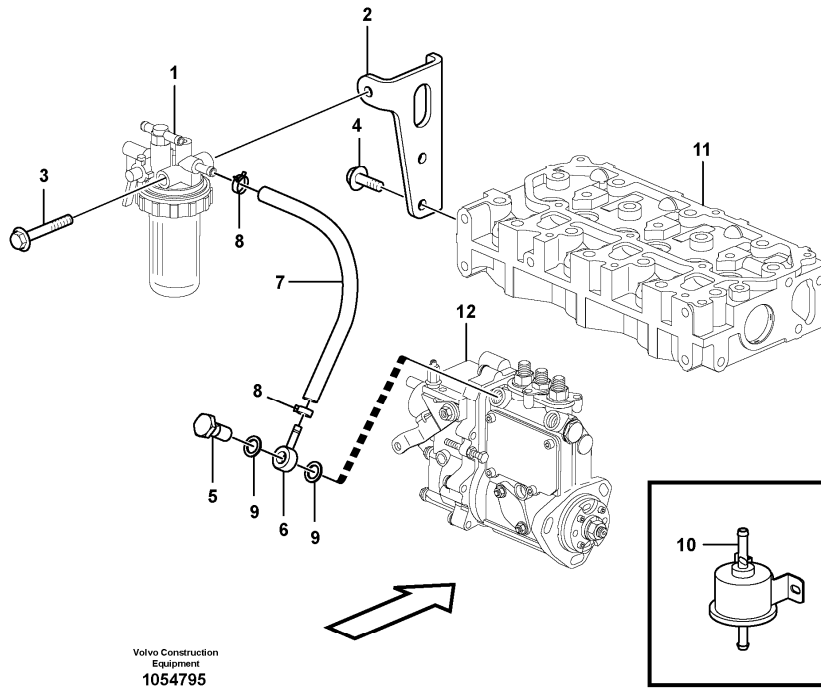

Date: 2013/11/26	Image id: 1054795	Catalogue: 20568	Model: EC17C
Brand: Volvo	Serial: 1737-	Group/Section: 235/200	Title: Fuel pipes, fuel pump

Section option	Kit	Option description
VOE11808299		Engine

Pos	Part	Q1	Q2	Q3	Q4	Q5	PS	Kit	Description	Option(s)	Remark
1		1							Fuel Filter		
2	VOE11713493	1							Bracket		
3	VOE11713489	1							Bolt		
4	VOE11714372	2							Bolt		
5	VOE11713490	1							Joint nipple		
6	VOE11713491	1							Joint nipple		
7	VOE11713492	1							Hose		
8	VOE11713474	2							•Clamp		
9	VOE11713313	2							Sealing		
10	VOE11713494	1							Fuel pump		
11		1							Cylinder head		See ref 211/100
12		1							Fuel pump		See ref 236/100