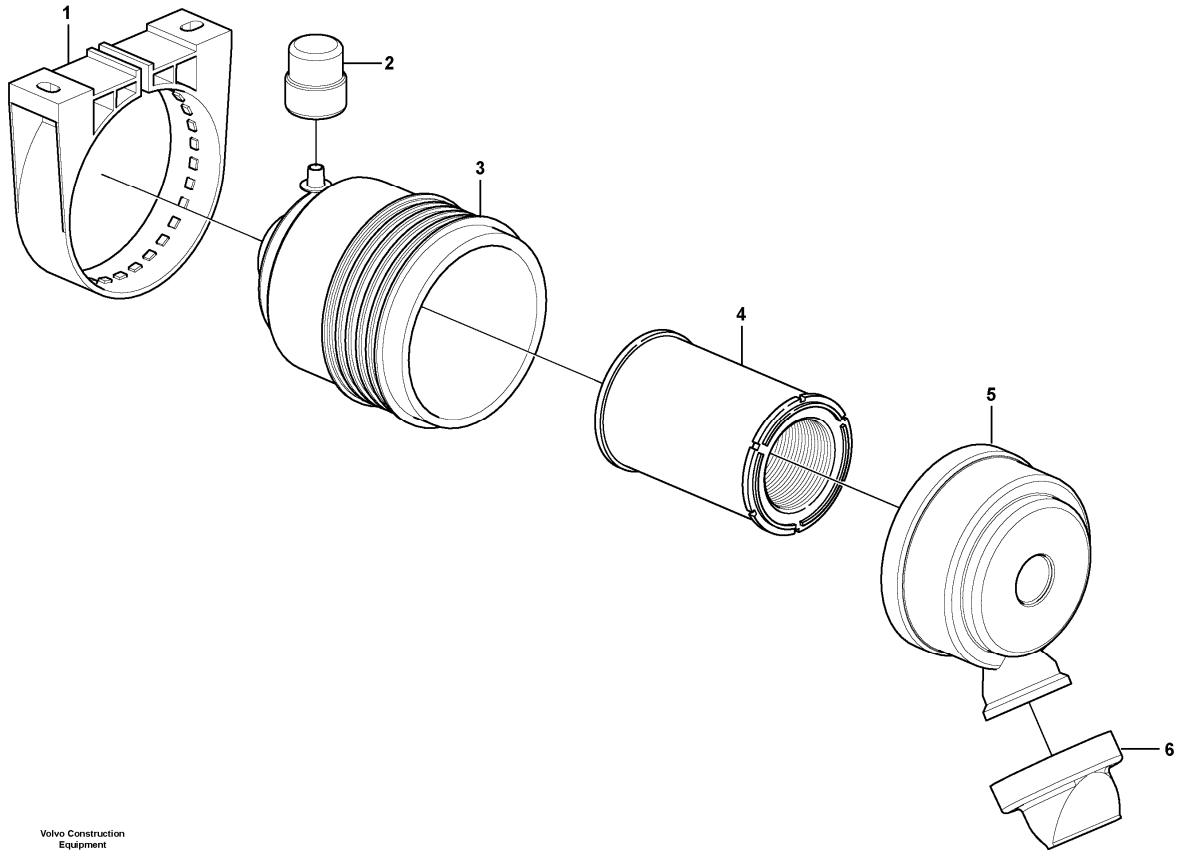

Date: 2013/11/26	Image id: 1054891	Catalogue: 20568	Model: EC17C
Brand: Volvo	Serial: 1737-	Group/Section: 256/150	Title: Air filter

Volvo Construction
Equipment
1054891

Section option	Kit	Option description
VOE11839911		Excavator EC17C

Pos	Part	Q1	Q2	Q3	Q4	Q5	PS	Kit	Description	Option(s)	Remark
1	VOE11805316	1							Clamp		
2	VOE11802329	1							Indicator		SE2502
3	VOE11805315	1							Air filter		
4	PJ6050126	1							•Air filter		
5	PJ7416749	1							•Cover		
6	VOE14528513	1							•Valve