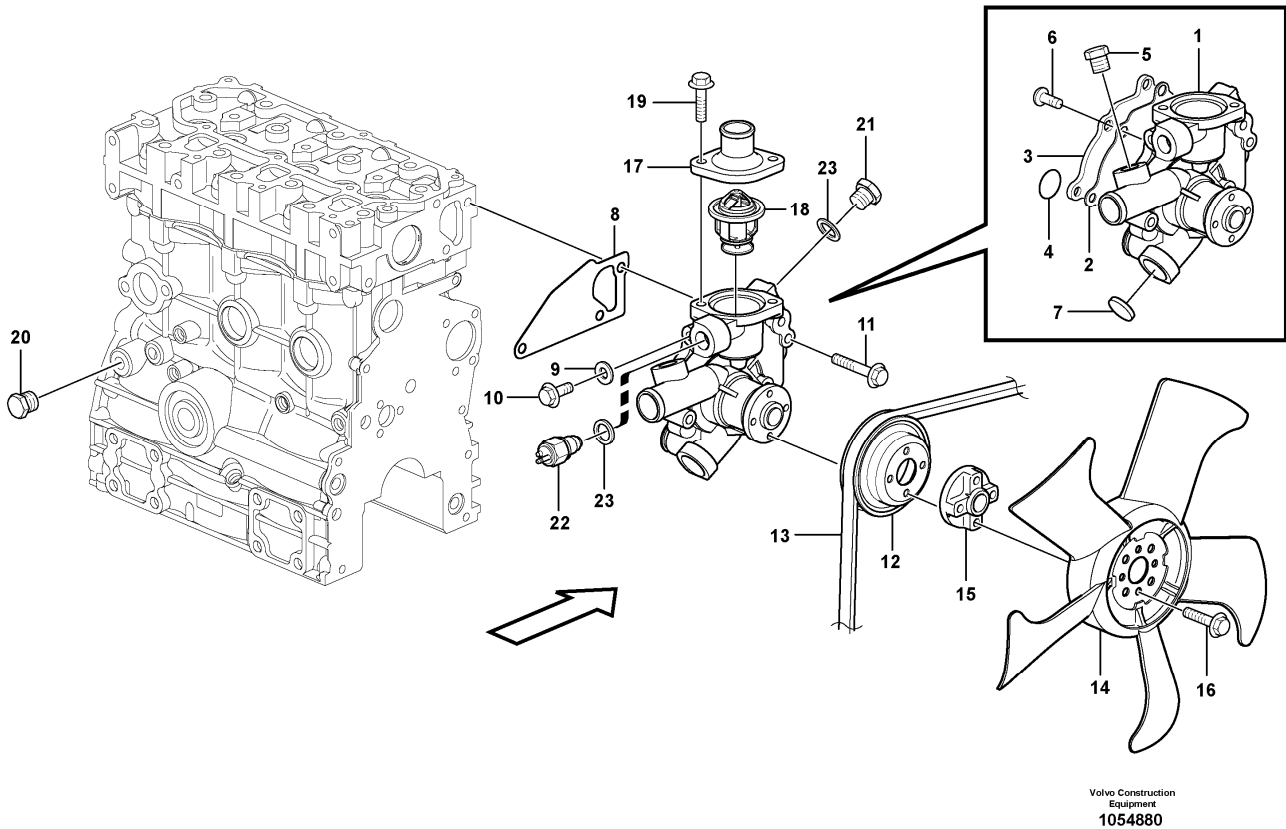

Date: 2013/11/26	Image id: 1054880	Catalogue: 20568	Model: EC17C
Brand: Volvo	Serial: 1737-	Group/Section: 262/100	Title: Water pump

Section option	Kit	Option description
VOE11808299		Engine

Pos	Part	Q1	Q2	Q3	Q4	Q5	PS	Kit	Description	Option(s)	Remark
1	VOE11713443	1							Coolant pump		
2	VOE11713445	1							•Gasket		
3	VOE11713444	1							•Cover		
4	VOE11713448	1							•O-ring		
5	VOE14521576	1							•Plug		
6	VOE11713446	4							•Screw		
7	VOE11713447	1							•Plug		
8	VOE11713315	1							Gasket		
9	VOE11714477	1							Gasket		
10	VOE11714490	1							Bolt		
11	VOE11713374	3							Bolt		
12	VOE11713449	1							Pulley