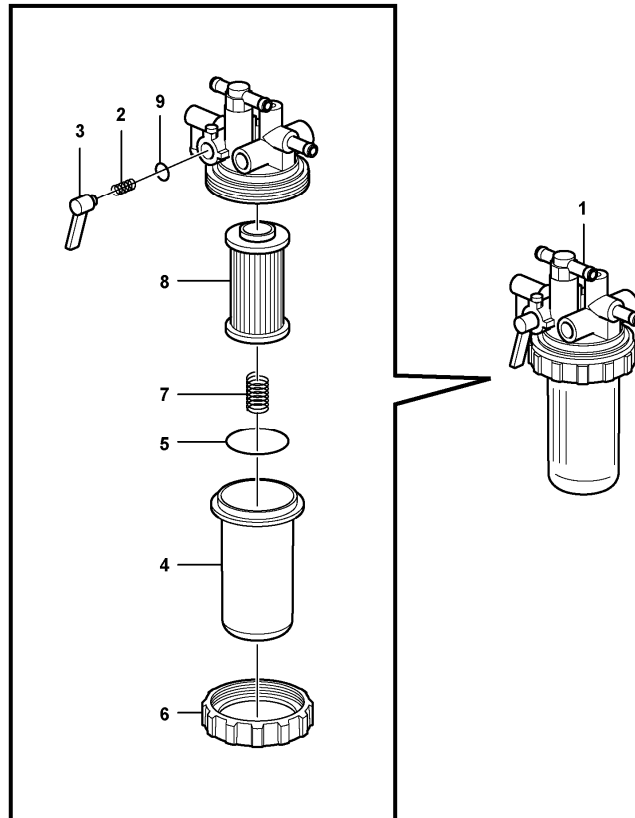

Date: 2013/11/26	Image id: 1054809	Catalogue: 20568	Model: EC17C
Brand: Volvo	Serial: 1737-	Group/Section: 233/100	Title: Fuel filter

Volvo Construction
Equipment
1054809

Section option	Kit	Option description
VOE11808299		Engine

Pos	Part	Q1	Q2	Q3	Q4	Q5	PS	Kit	Description	Option(s)	Remark
1	VOE11713483	1							Fuel filter		See ref 233/100
2	VOE11713781	1							Spring		
3	VOE11713782	1							Hand lever		
4	VOE11713484	1							Cup		
5	VOE11713485	1							O-ring		
6	VOE11713486	1							Ring		
7	VOE11713487	1							Spring		
8	VOE11713230	1							•Filter		
9	VOE11713783	1							O-ring