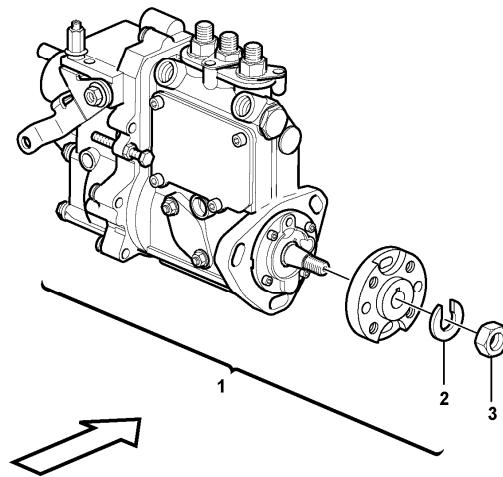

Date: 2013/11/26	Image id: 1054776	Catalogue: 20568	Model: EC17C
Brand: Volvo	Serial: 1737-	Group/Section: 236/100	Title: Injection pump

Volvo Construction
Equipment
1054776

Section option	Kit	Option description
VOE11808299		Engine

Pos	Part	Q1	Q2	Q3	Q4	Q5	PS	Kit	Description	Option(s)	Remark
1	VOE15161799	1							Fuel pump		
2	SA8240-01060	1							•Spring		
3	SA8240-02200	1							•Nut