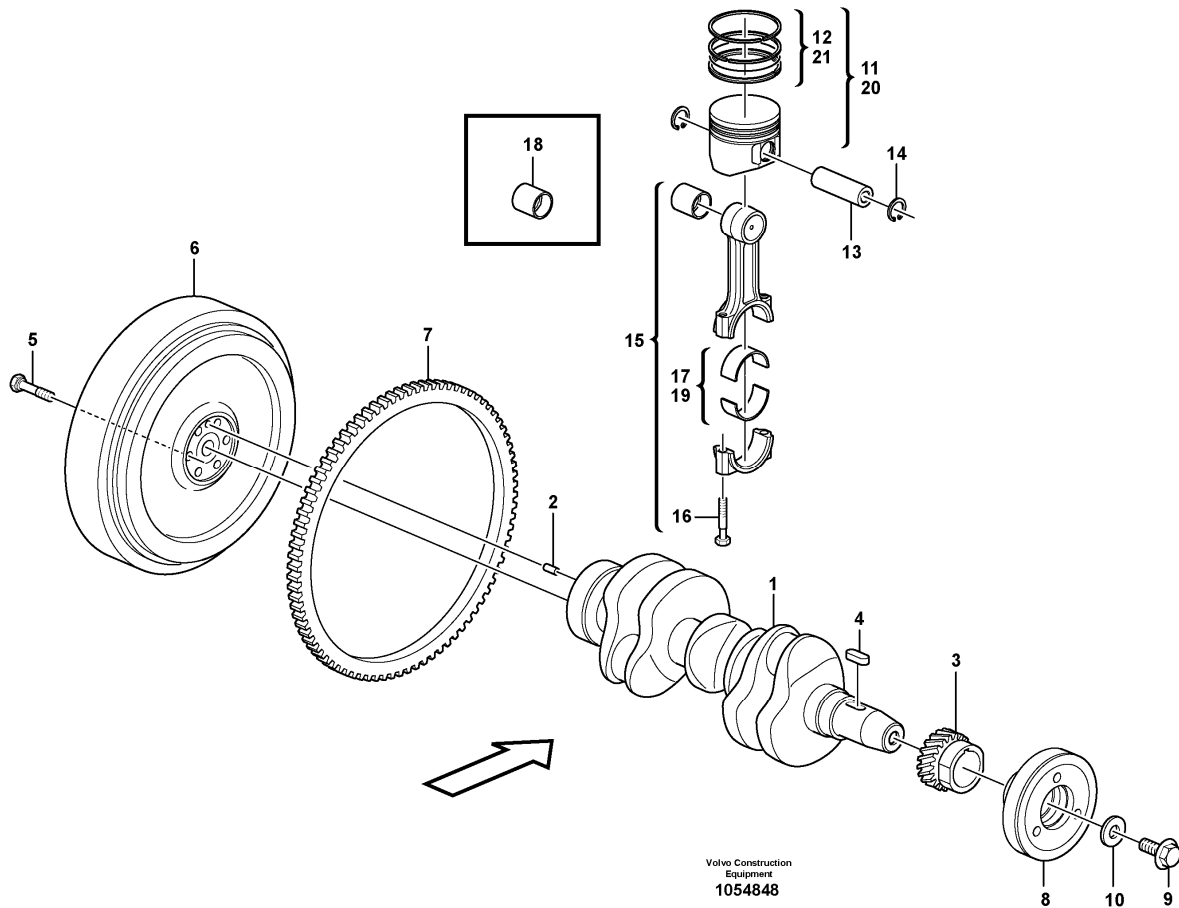

Date: 2013/11/26	Image id: 1054848	Catalogue: 20568	Model: EC17C
Brand: Volvo	Serial: 1737-	Group/Section: 216/100	Title: Crankshaft and related parts

Section option	Kit	Option description
VOE11808299		Engine

Pos	Part	Q1	Q2	Q3	Q4	Q5	PS	Kit	Description	Option(s)	Remark
1	VOE11713417	1							Crankshaft		
2	VOE11714376	1							•Pin		
3	VOE15161497	1							•Gear		
4	VOE54695127	1							•Key		
5	VOE11713431	5							Bolt		
6	VOE11713418	1							Flywheel		
7	VOE11713419	1							•Starter gear ring		
8	VOE11713420	1							Pulley		
9	VOE15161498	1							Bolt		
10	VOE11713422	1							Washer		
11	VOE11713423	3							Piston		
12	VOE11713424	3							•Piston ring