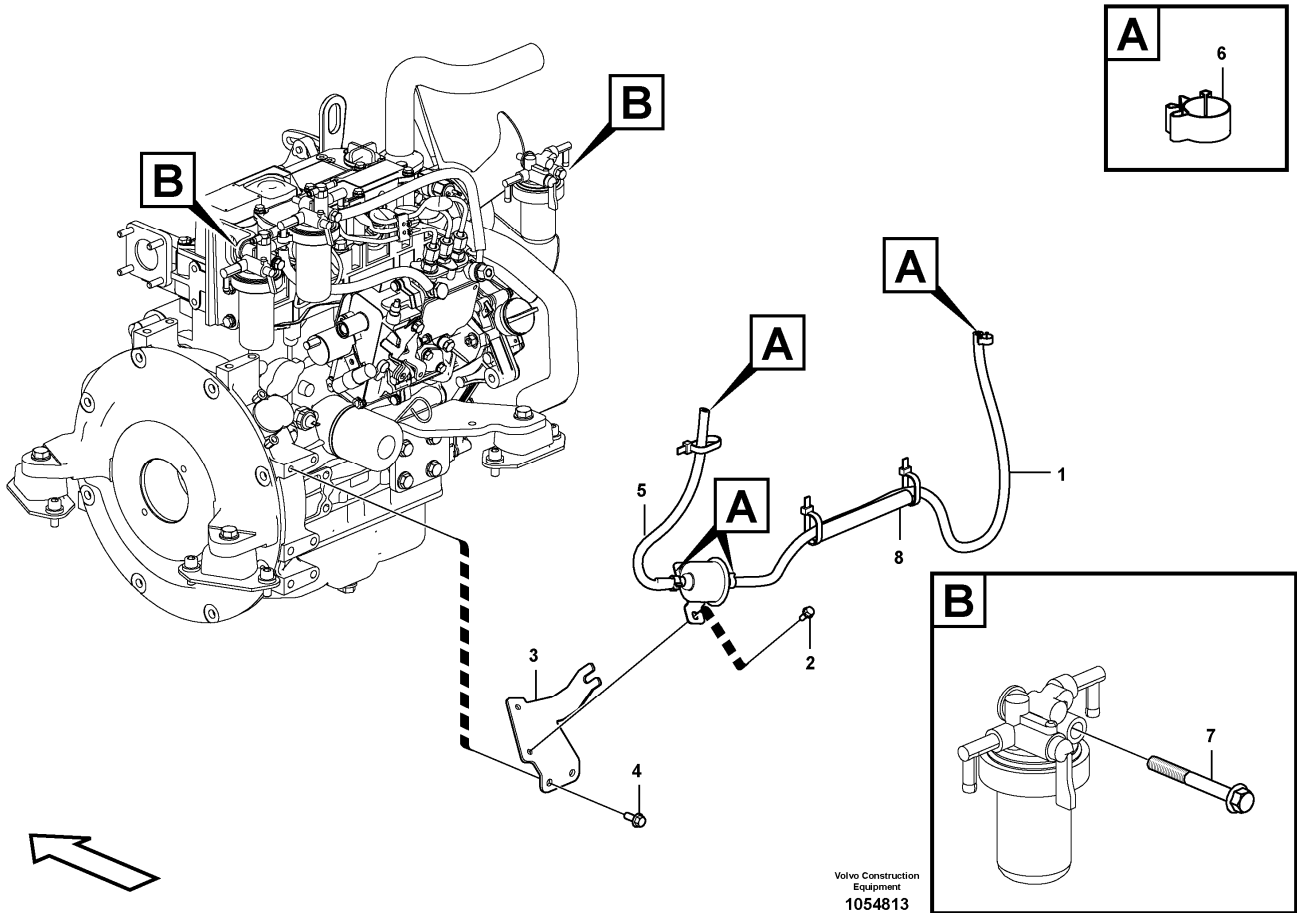

Date: 2013/11/26	Image id: 1054813	Catalogue: 20568	Model: EC17C
Brand: Volvo	Serial: 1737-	Group/Section: 235/100	Title: Fuel system

Section option	Kit	Option description
VOE11839911		Excavator EC17C

Pos	Part	Q1	Q2	Q3	Q4	Q5	PS	Kit	Description	Option(s)	Remark
1	VOE11801991	REQ							Tube		
2	VOE13946544	2							Screw		
3	VOE15615914	1							Support		
4	VOE13946173	2							Screw		
5	VOE11801991	REQ							Tube		
6	VOE11802316	4							Clamp		
7	VOE13965181	2							Screw		
8	VOE15609542	REQ							Corrugated hose