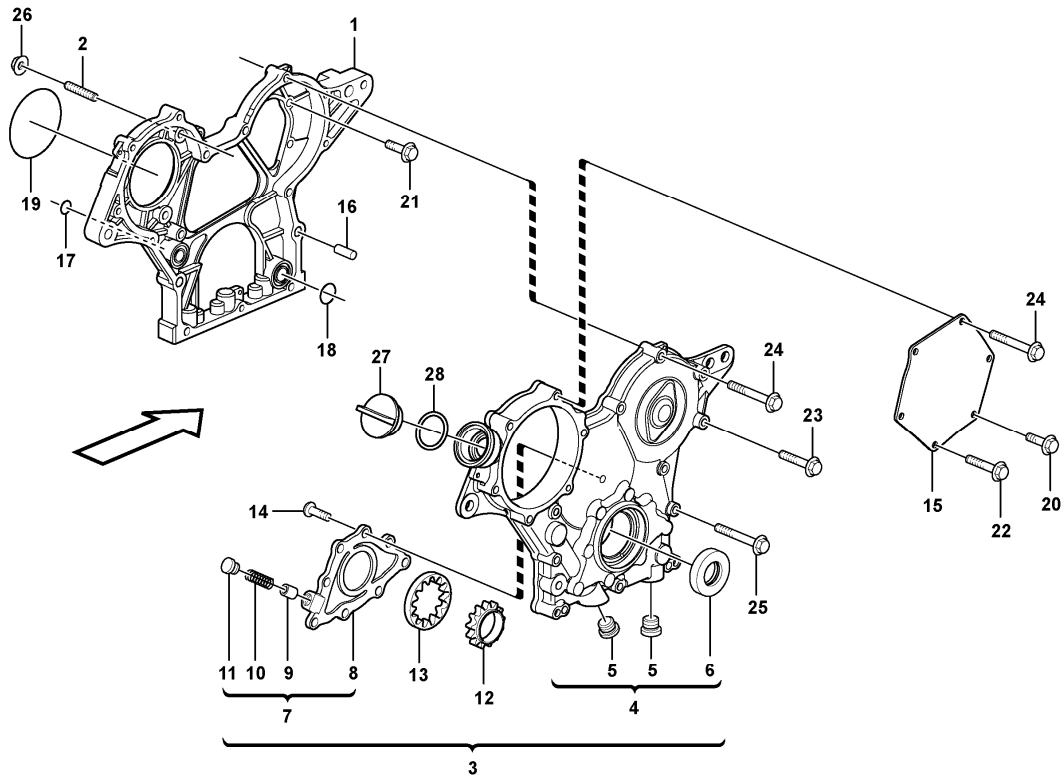

Date: 2013/11/26	Image id: 1054603	Catalogue: 20568	Model: EC17C
Brand: Volvo	Serial: 1737-	Group/Section: 211/100	Title: Cylinder head

Volvo Construction
Equipment
1054603

Section option	Kit	Option description
VOE11808299		Engine

Date: 2013/11/26	Image id: 1054342	Catalogue: 20568	Model: EC17C
Brand: Volvo	Serial: 1737-	Group/Section: 212/100	Title: Cylinder block

Section option	Kit	Option description
VOE11808299		Engine

Pos	Part	Q1	Q2	Q3	Q4	Q5	PS	Kit	Description	Option(s)	Remark
1		1							Cylinder Block		
2	VOE11713317	1							•Plug		
3	VOE11713318	4							•Plug		
4	VOE11713319	1							•Plug		
5	VOE11713320	1							•Plug		
6	VOE11713322	3							•Plug		
7	VOE11713327	8							•Bolt		
8	VOE15161236	1							•Bushing		
9	VOE11713329	1							•Plug		
10	VOE11713331	2							•Thrust bearing		
11	VOE15161237	4							•Bearing half		STD SZ
12	VOE15162383	4					NS		•Thrust Washer		

Date: 2013/11/26	Image id: 1054540	Catalogue: 20568	Model: EC17C
Brand: Volvo	Serial: 1737-	Group/Section: 214/100	Title: Rocker arm

Section option	Kit	Option description
VOE11808299		Engine

Pos	Part	Q1	Q2	Q3	Q4	Q5	PS	Kit	Description	Option(s)	Remark
1	VOE11713378	1							Rocker arm kit		
2	VOE15161483	3							•Rocker arm		
3	VOE11714388	3							•Bolt		
4	VOE11713379	6							•Rocker arm		
5	VOE11714769	6					SE		••Screw		
6	VOE11714380	6							••Nut		
7	VOE11713390	2							•Retaining ring		
8	VOE11713380	2							•Spring		
9	VOE11713381	1							•Screw		
10		1							Rocker arm shaft		
11		1							Cylinder head		See ref 211/100

Date: 2013/11/26	Image id: 1054426	Catalogue: 20568	Model: EC17C
Brand: Volvo	Serial: 1737-	Group/Section: 215/100	Title: Timing gear casing and gears

Volvo Construction
Equipment
1054426

Section option	Kit	Option description
VOE11808299		Engine