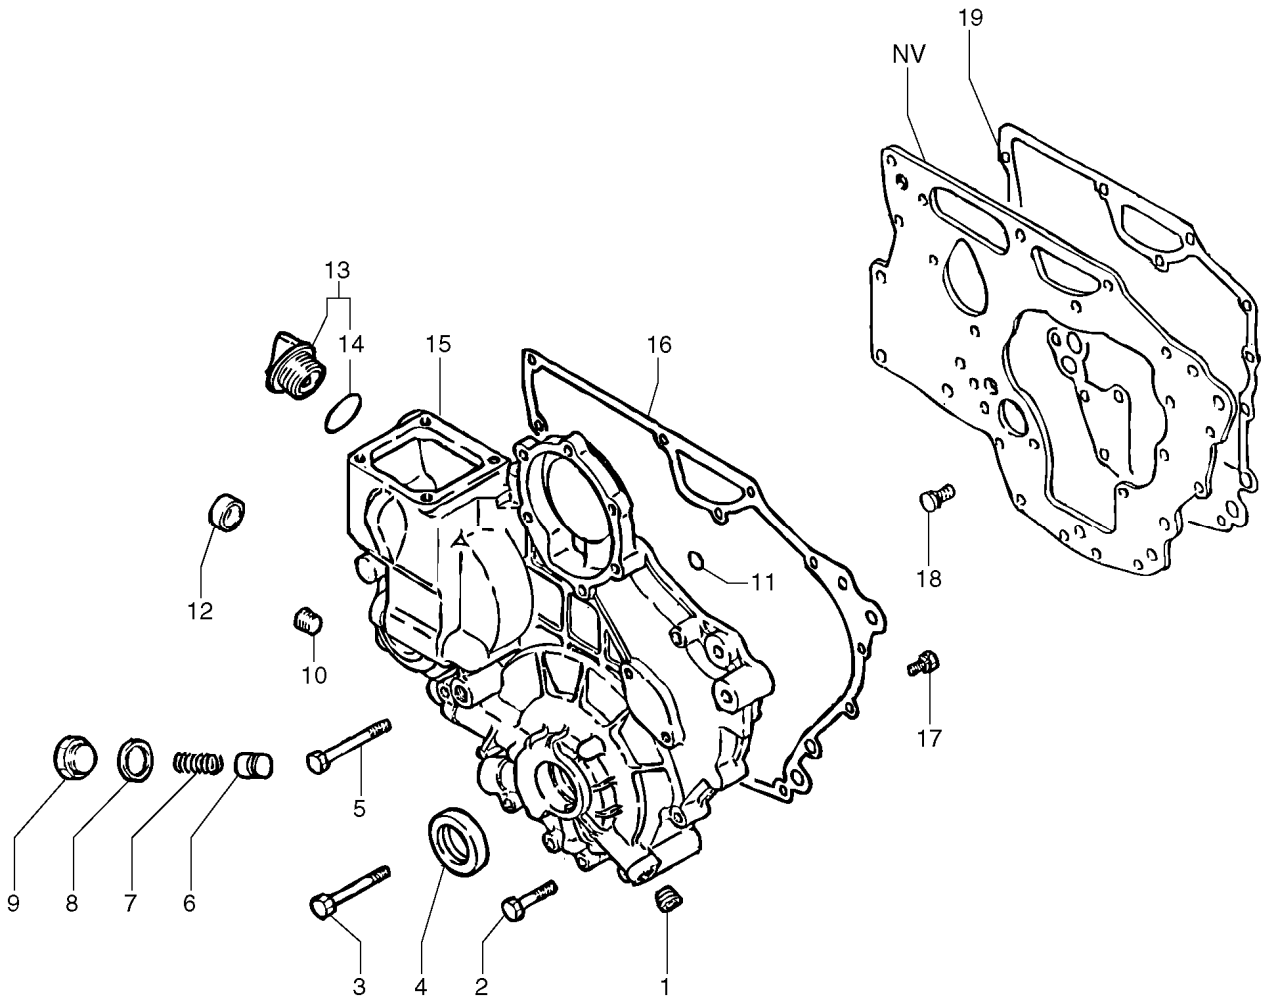

Date: 2013/11/26	Image id: 2151NX1	Catalogue: 10004	Model: EC20 XT
Brand: Volvo	Serial: 10151-99999	Group/Section: 215/120	Title: Timing gear casing (us) L3E-W263ESA

Q1-Q5	Option	Option description	
Q1.			
Q2.			

Pos	Part	Q1	Q2	Q3	Q4	Q5	PS	Kit	Description	Option(s)	Remark
1	PJ7410408	1	1						Plug		
2	PJ7410592	3	3						Screw		
3	PJ7410593	4	4						Screw		
4	PJ7410580	1	1						Sealing		
5	PJ7410594	1	1						Screw		
6	PJ7410047	1	1						Plunger		
7	PJ7410659	1	1						Spring