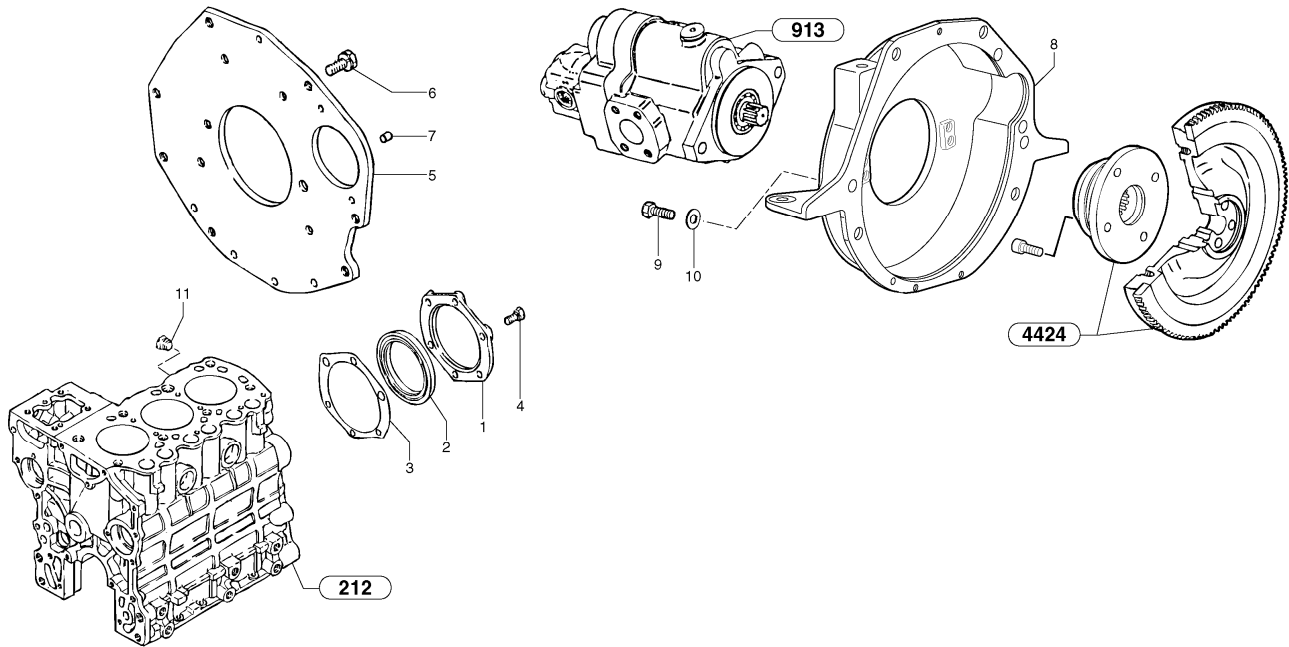

Date: 2013/11/26	Image id: 219X3	Catalogue: 10004	Model: EC20 XT
Brand: Volvo	Serial: 10151-99999	Group/Section: 212/500	Title: Flywheel housing

Q1-Q5	Option	Option description	
Q1 263.10151			
Q2 263.10151			

Pos	Part	Q1	Q2	Q3	Q4	Q5	PS	Kit	Description	Option(s)	Remark
1	PJ7410615	1	1						Flange		
2	PJ7410585	1	1						Seal		
3	PJ7410626	1	1						Seal		
4	PJ7410591	6	6				SS		Screw		
5	PJ7410672	1	1				OP		Plate		
6	PJ7410108	6	6				SS		Screw		
7	PJ7412990	1	1						Centraliser		
8	PJ5030096	1	1						Flywheel housing		
9	PJ4380172	6	6						Screw		HM12X20
10	VOE11804249	6	6						Washer		(PJ4490002)Z12
11	PJ7410039	1	1						Plug