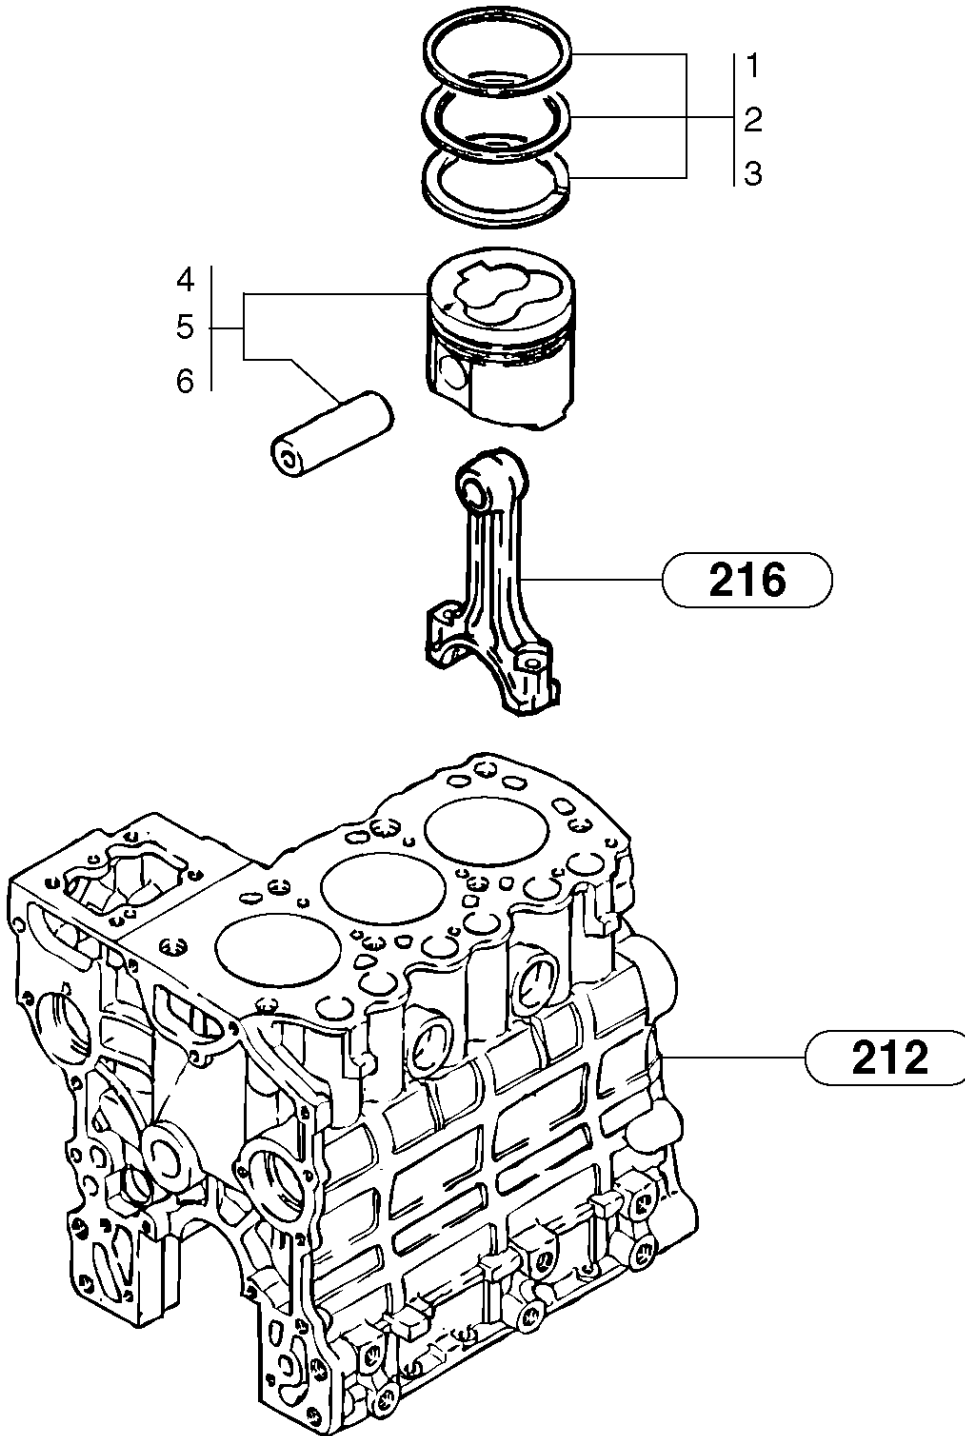

Date: 2013/11/26	Image id: 213NX1	Catalogue: 10004	Model: EC20 XT
Brand: Volvo	Serial: 10151-99999	Group/Section: 213/300	Title: Pistons (us) L3E-W263ESA

Q1-Q5	Option	Option description	
Q1.