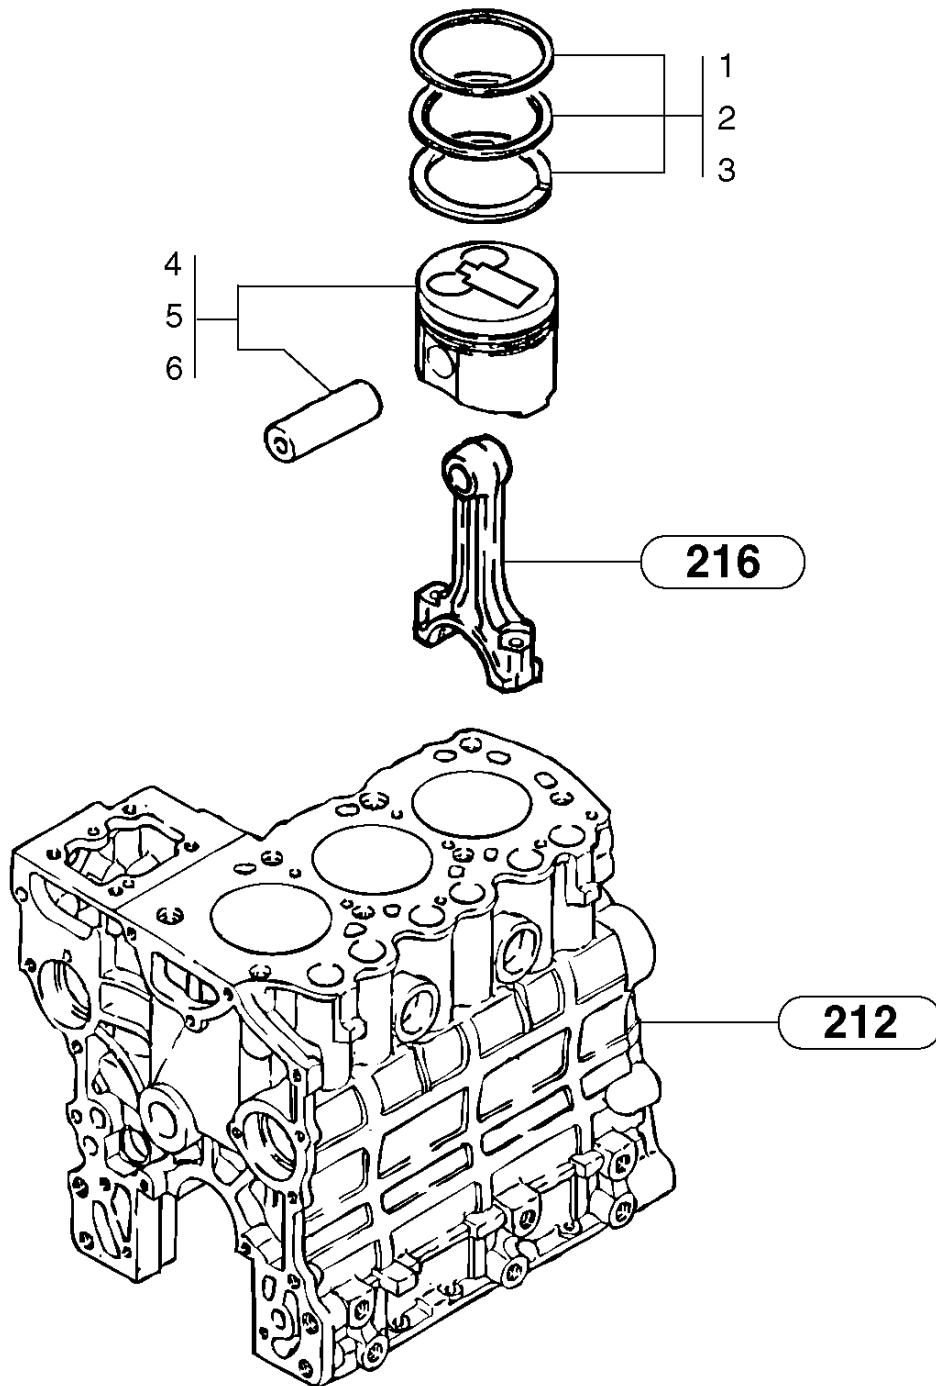

Date: 2013/11/26	Image id: 213AX1	Catalogue: 10004	Model: EC20 XT
Brand: Volvo	Serial: 10151-99999	Group/Section: 213/200	Title: Pistons L3E2-63ESA,ENG 65215 -

Q1-Q5	Option	Option description	
Q1.