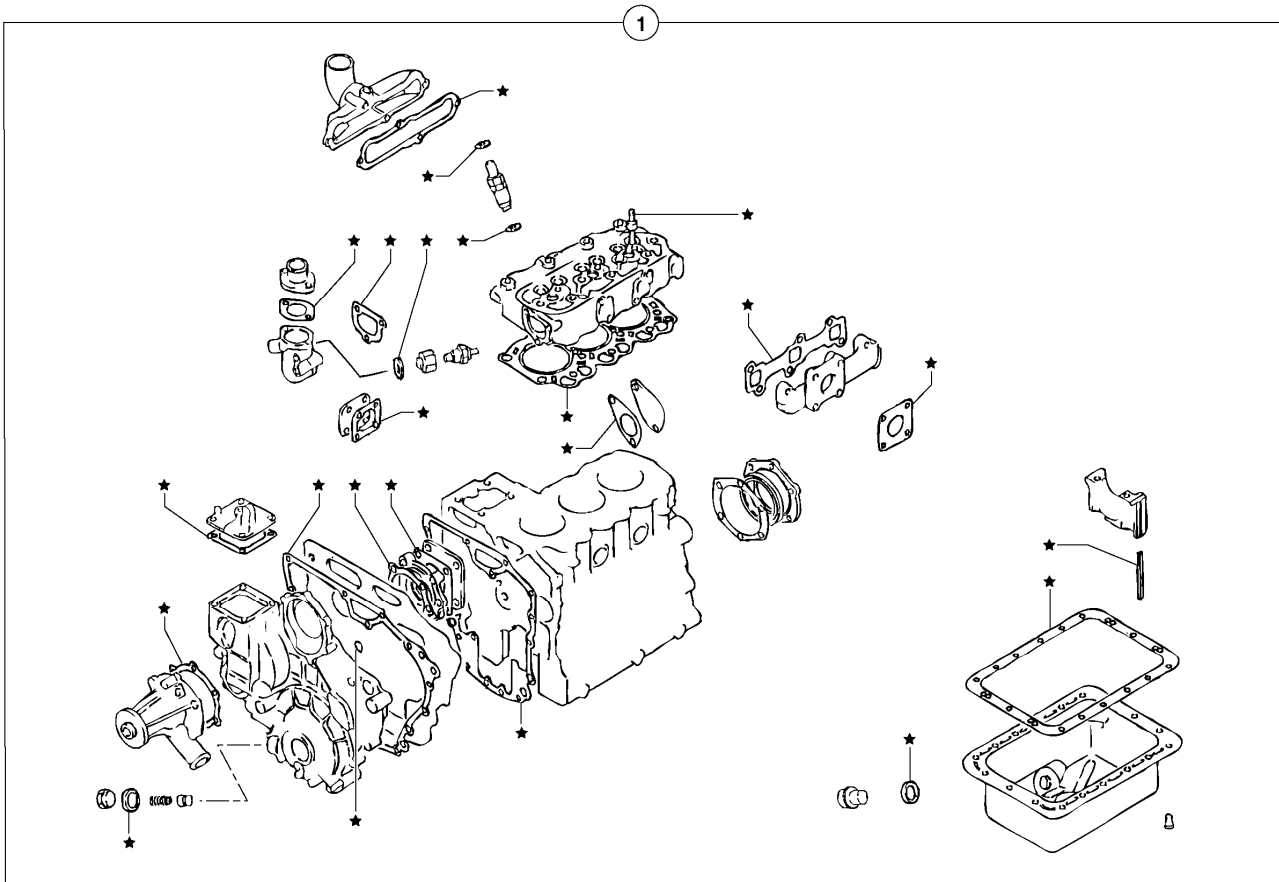

Date: 2013/11/26	Image id: 2101X1	Catalogue: 10004	Model: EC20 XT
Brand: Volvo	Serial: 10151-99999	Group/Section: 210/300	Title: Engine gasket kit

Q1-Q5	Option	Option description	
Q1 263.10151			
Q2 263.10151			

Pos	Part	Q1	Q2	Q3	Q4	Q5	PS	Kit	Description	Option(s)	Remark
1	PJ7418513	1	1						Seal kit		(PJ7412985)