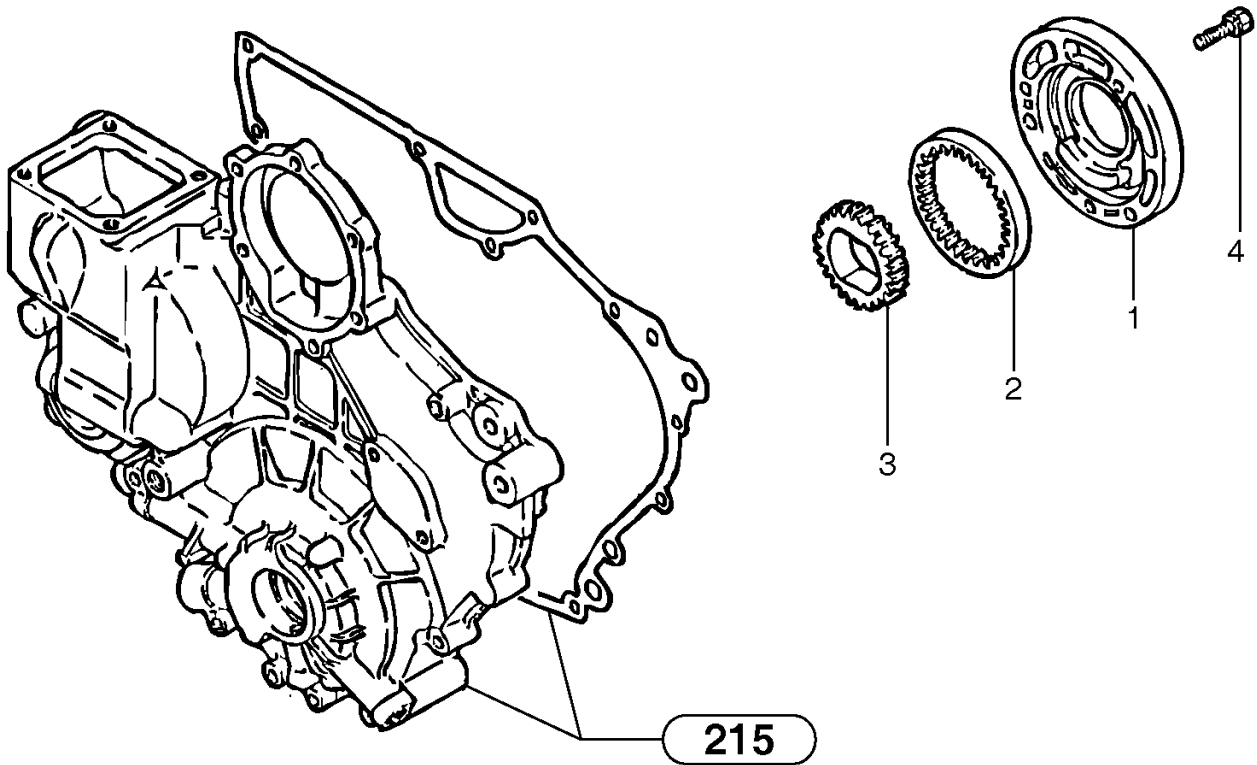

Date: 2013/11/28	Image id: 221Z1	Catalogue: 10019	Model: EC20B XTV
Brand: Volvo	Serial: 80151-99999	Group/Section: 221/100	Title: Lubricating oil pump

Q1-Q5	Option	Option description	
Q1 272.60151			
Q2 272.80151			

Pos	Part	Q1	Q2	Q3	Q4	Q5	PS	Kit	Description	Option(s)	Remark
1	PJ7410671	1	1						Oil pump housing		
2	PJ7410582	1	1						Crown Wheel		
3	PJ7410581	1	1						Pinion		
4	PJ4380034	3	3						Screw