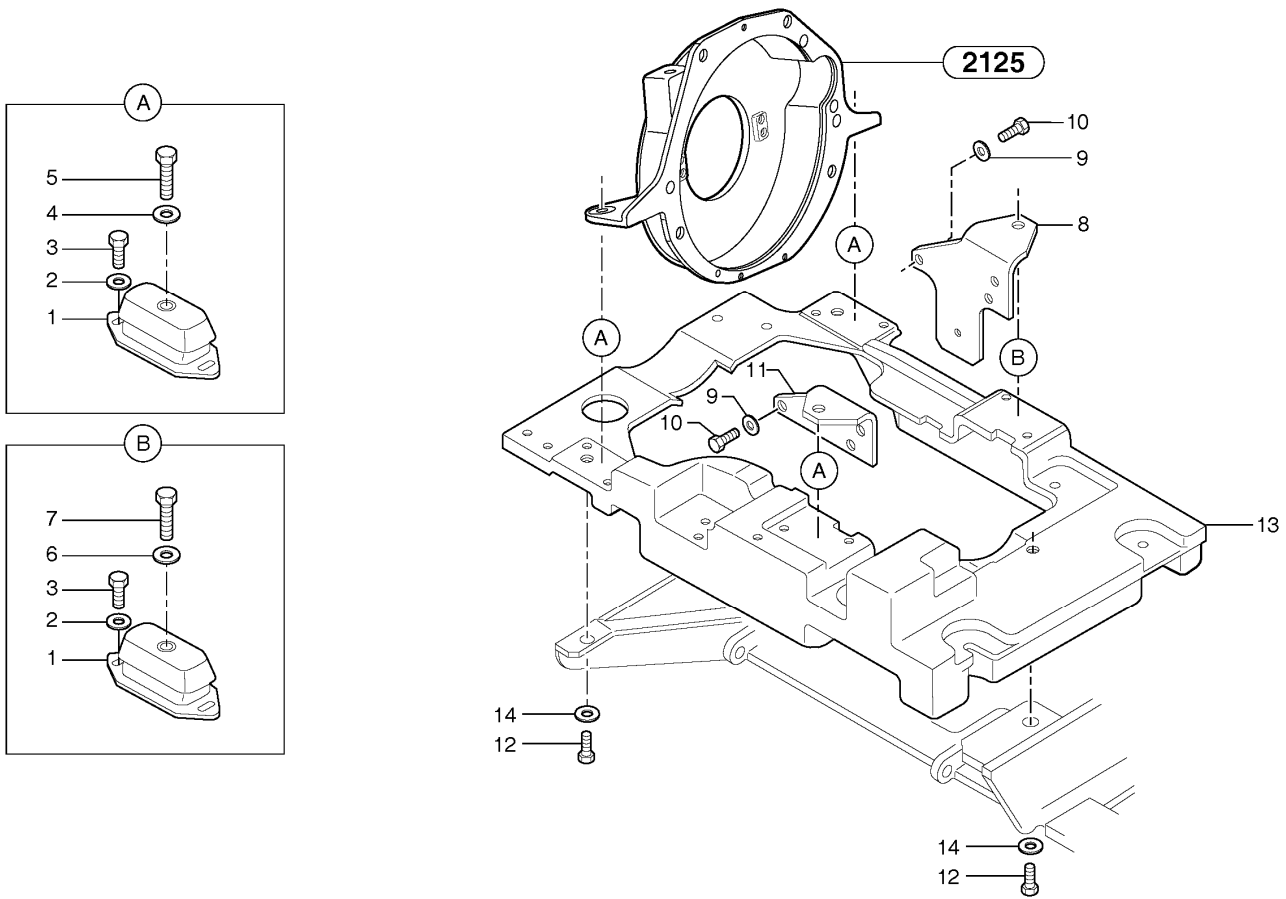

Date: 2013/11/28	Image id: 218Z2	Catalogue: 10019	Model: EC20B XTV
Brand: Volvo	Serial: 80151-99999	Group/Section: 218/100	Title: Engine mounts

Q1-Q5	Option	Option description	
Q1 272.60151			
Q2 272.80151			

Pos	Part	Q1	Q2	Q3	Q4	Q5	PS	Kit	Description	Option(s)	Remark
1	VOE11802279	4	4						Bump rubber		(PJ5140405)
2	VOE960148	8	8						Washer		10.5x22x2
3	VOE967634	8	8						Hex. socket screw		CHC M10x20
4	VOE955897	3	3						Washer		13x24x2
5	VOE978932	3	3						Hexagon screw		M12x30
6	VOE13930908	1	1						Washer		13x27x4
7	VOE978933	1	1						Hexagon screw		H M12x40
8	PJ3560630	1	1						Engine Bracket		
9	VOE960148	6	6						Washer		10.5x22x2
10	PJ4370015	6	6						Screw		HM10X25
11	PJ3560339	1	1						Support