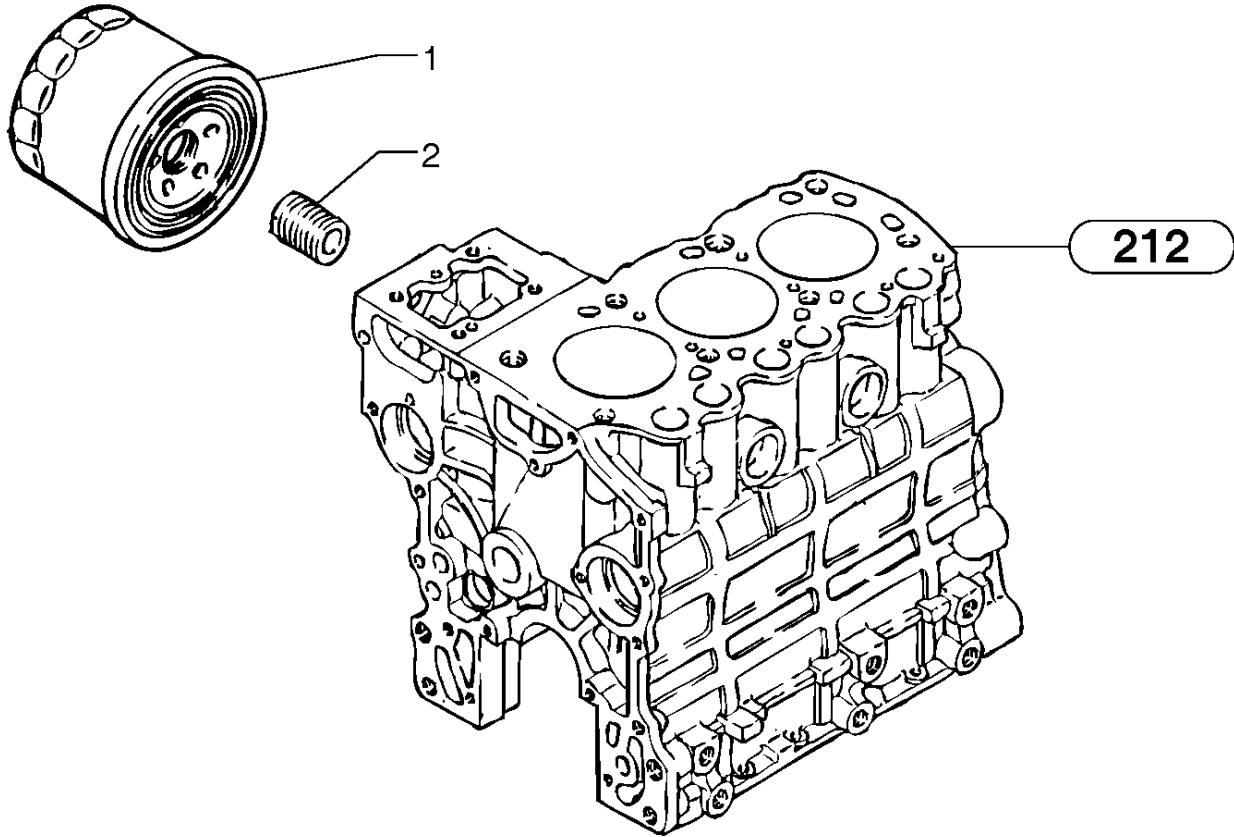

Date: 2013/11/28	Image id: 222Z1	Catalogue: 10019	Model: EC20B XTV
Brand: Volvo	Serial: 80151-99999	Group/Section: 222/100	Title: Oil filter

Q1-Q5	Option	Option description	
Q1 272.60151			
Q2 272.80151			

Pos	Part	Q1	Q2	Q3	Q4	Q5	PS	Kit	Description	Option(s)	Remark
1	VOE11715849	1	1						Oil filter		(PJ7410062)
2	PJ7417040	1	1						Stub Axle