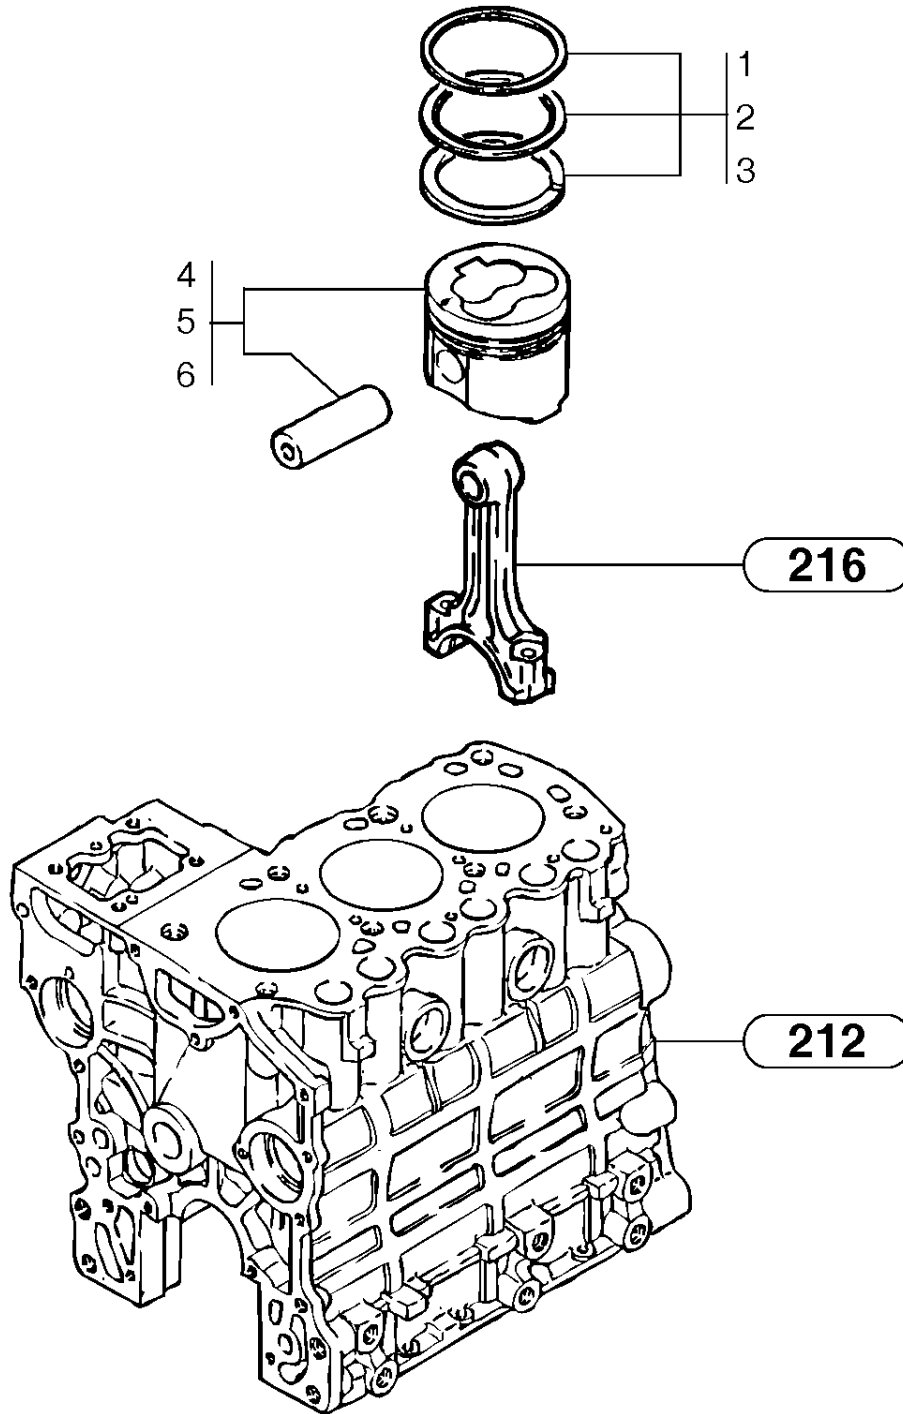

Date: 2013/11/28	Image id: 213NZ1	Catalogue: 10019	Model: EC20B XTV
Brand: Volvo	Serial: 80151-99999	Group/Section: 213/200	Title: Pistons L3E-W264ESA

Q1-Q5	Option	Option description	
Q1.