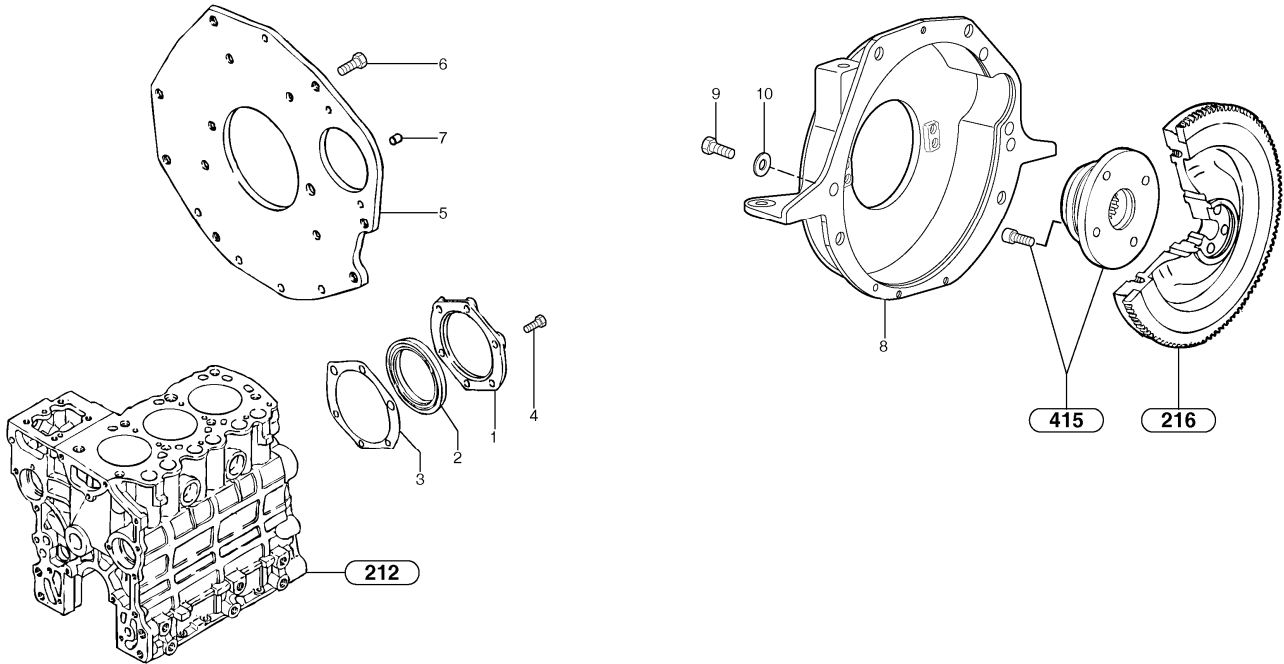

Date: 2013/11/28	Image id: 2125Z1	Catalogue: 10019	Model: EC20B XTV
Brand: Volvo	Serial: 80151-99999	Group/Section: 212/500	Title: Flywheel housing

Q1-Q5	Option	Option description	
Q1 272.60151			
Q2 272.80151			

Pos	Part	Q1	Q2	Q3	Q4	Q5	PS	Kit	Description	Option(s)	Remark
1	PJ7410615	1	1						Flange		
2	PJ7410585	1	1						Seal		
3	PJ7410626	1	1						Seal		
4	PJ4380032	6	6						Screw		
5		1	1				NS		Plate		
6	PJ7416472	6	6						Attachment kit		
7	PJ7412990	1	1						Centraliser		
8	PJ5030096	1	1						Flywheel housing		
9	PJ4380172	6	6						Screw		HM12X20
10	VOE955897	6	6						Washer		13x24x2