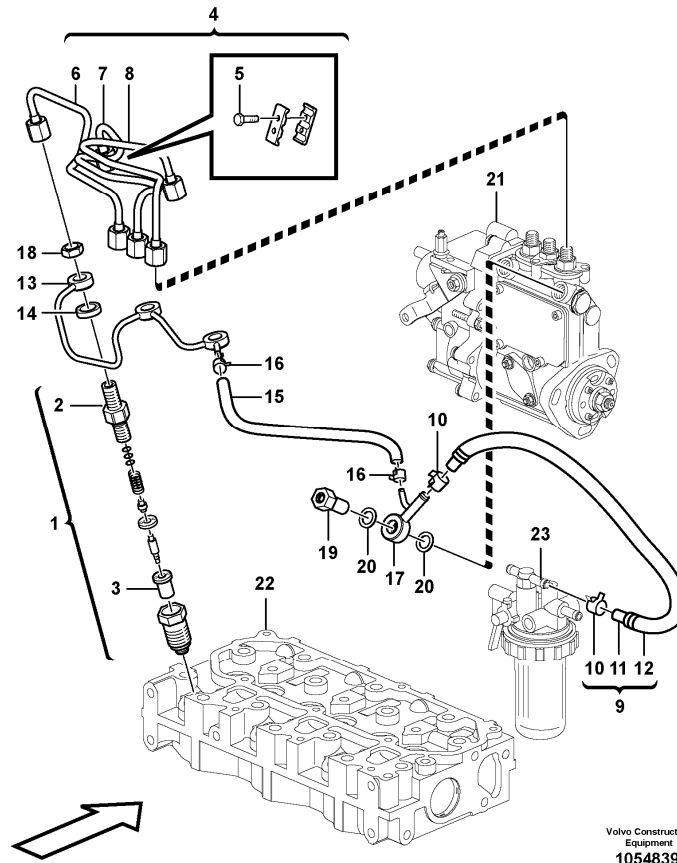

Date: 2013/11/28	Image id: 1054839	Catalogue: 20570	Model: EC20C
Brand: Volvo	Serial: 2038-	Group/Section: 237/100	Title: Fuel lines and injectors

Volvo Construction
Equipment
1054839

Section option	Kit	Option description
VOE11808299		Engine

Pos	Part	Q1	Q2	Q3	Q4	Q5	PS	Kit	Description	Option(s)	Remark
1	VOE15161803	3							Injector		
2	VOE11713459	3							•Nozzle retainer		
3	VOE11713463	3							•Nozzle		
4	VOE11713464	1							Retainer		
5	VOE11714506	2							•Bolt		
6	VOE11713465	1							•Pipe		
7	VOE11713466	1							•Pipe		
8	VOE11713467	1							•Pipe		
9	VOE11713473	1							Hose		
10	VOE11713474	2							•Clamp		
11	VOE11713476	1							•Hose		
12	VOE11713475	1							•Protecting hose