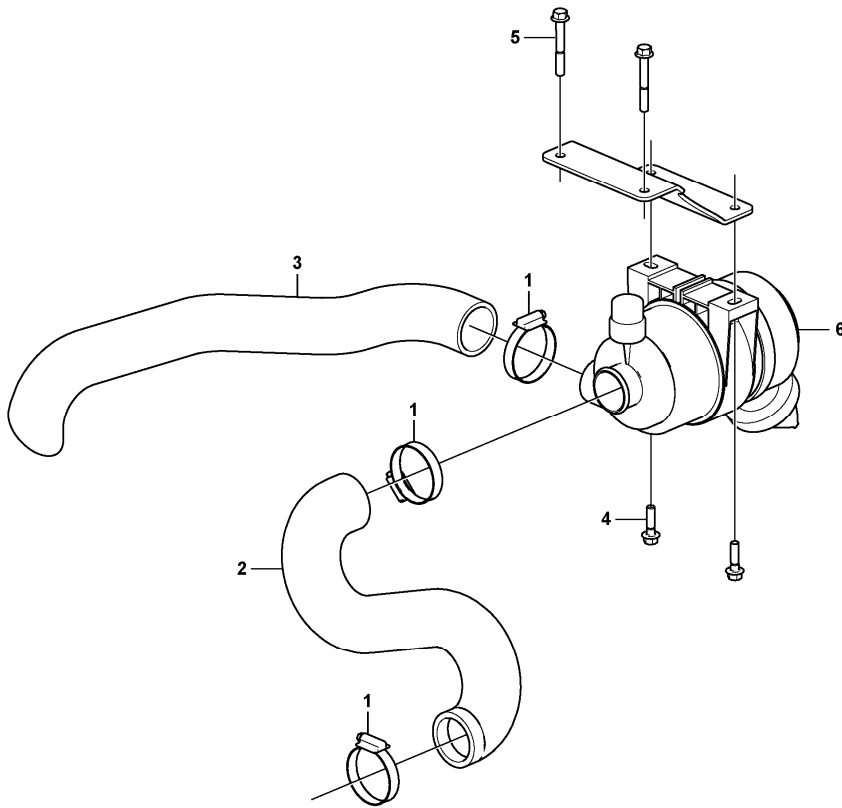

Date: 2013/11/28	Image id: 1054886	Catalogue: 20570	Model: EC20C
Brand: Volvo	Serial: 2038-	Group/Section: 256/100	Title: Air filter with fitting parts

Volvo Construction
Equipment
1054886

Section option	Kit	Option description
VOE11839913		Excavator EC20C

Pos	Part	Q1	Q2	Q3	Q4	Q5	PS	Kit	Description	Option(s)	Remark
1	VOE943479	1							Hose clamp		
2	VOE15645795	3							Hose		
3	VOE15622609	1							Hose		
4	VOE946671	2							Flange screw		
5	VOE13965180	2							Screw		
6		1							Air Cleaner		See ref 256/150