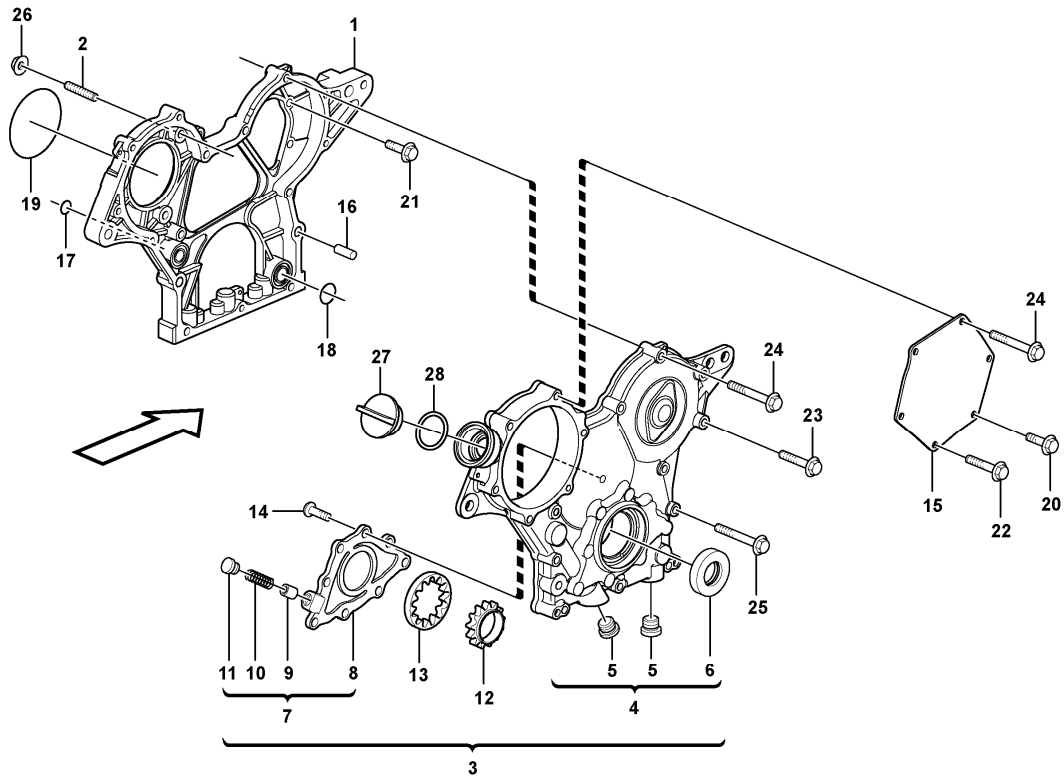

Date: 2013/11/28	Image id: 1054426	Catalogue: 20570	Model: EC20C
Brand: Volvo	Serial: 2038-	Group/Section: 215/100	Title: Timing gear casing and gears

Volvo Construction
Equipment
1054426

Section option	Kit	Option description
VOE11808299		Engine

Pos	Part	Q1	Q2	Q3	Q4	Q5	PS	Kit	Description	Option(s)	Remark
1	VOE11713335	1							Timing gear casing		
2	VOE11713336	3							•Stud		
3	VOE11713346	1							Timing gear casing		
4	VOE15161244	1							•Cover		
5	VOE14521504	2							•Plug		
6	VOE15161245	1							•Sealing		
7	VOE11713347	1							Oil pump housing		
8	VOE11713348	1							•Oil pump housing		
9	VOE11713349	1							•Valve		
10	VOE11713350	1							•Spring		
11	VOE11713351	1							•Plug		
12	VOE11713352	1							Oil pump wheel