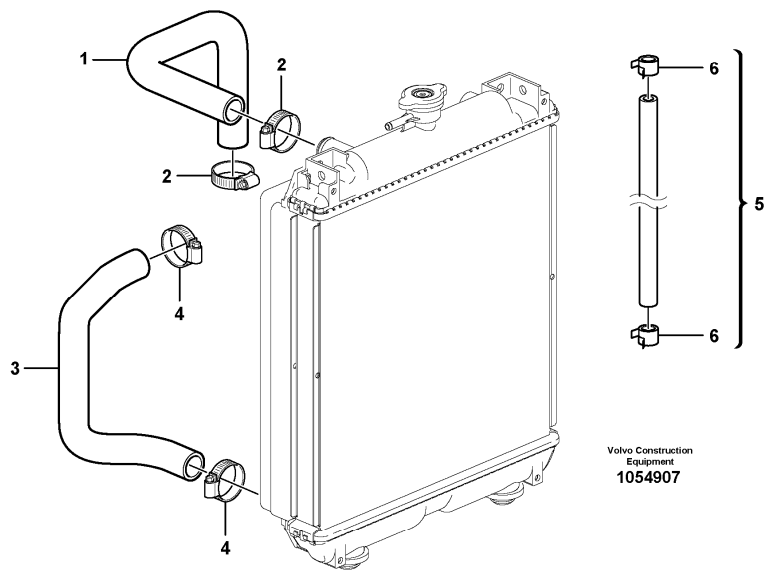

Date: 2013/11/28	Image id: 1054907	Catalogue: 20570	Model: EC20C
Brand: Volvo	Serial: 2038-	Group/Section: 261/250	Title: Cooling circuit

Section option	Kit	Option description
VOE11808299		Engine

Pos	Part	Q1	Q2	Q3	Q4	Q5	PS	Kit	Description	Option(s)	Remark
1	VOE11713526	1							Radiator hose		
2	VOE11713532	2							Clamp		
3	VOE15161797	1							Pipe		
4	VOE11713532	2							Clamp		
5	VOE11715333	1							Hose		
6	VOE11713474	2							Clamp