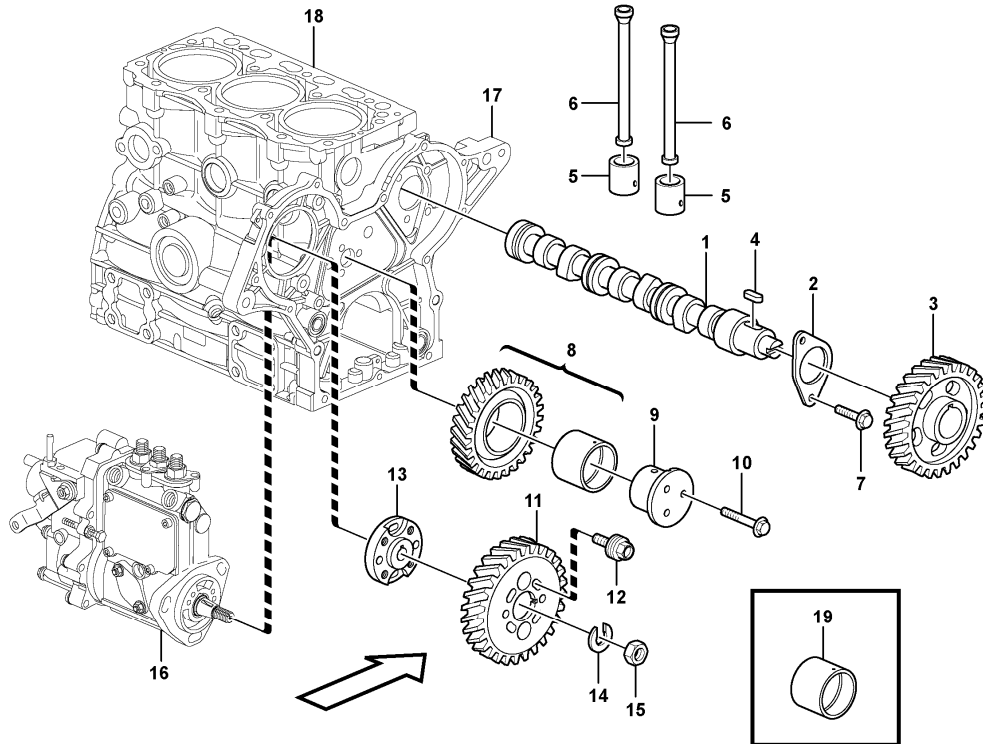

Date: 2013/11/28	Image id: 1054401	Catalogue: 20570	Model: EC20C
Brand: Volvo	Serial: 2038-	Group/Section: 215/400	Title: Camshaft

Volvo Construction
Equipment
1054401

Section option	Kit	Option description
VOE11808299		Engine

Pos	Part	Q1	Q2	Q3	Q4	Q5	PS	Kit	Description	Option(s)	Remark
1	VOE15161493	1							Camshaft		
2		1					NS		•Thrust Washer		
3		1					NS		•Camshaft Gear		
4		1					NS		•Key		
5	VOE11713409	6							Tappet		
6	VOE11713410	6							Rod		
7	VOE11713360	2							Bolt		
8		1							Gear		
9	VOE11713412	1							Shaft		
10	VOE11713414	3							Bolt		
11	VOE11713416	1							Gear		
12	VOE11713415	4							Bolt