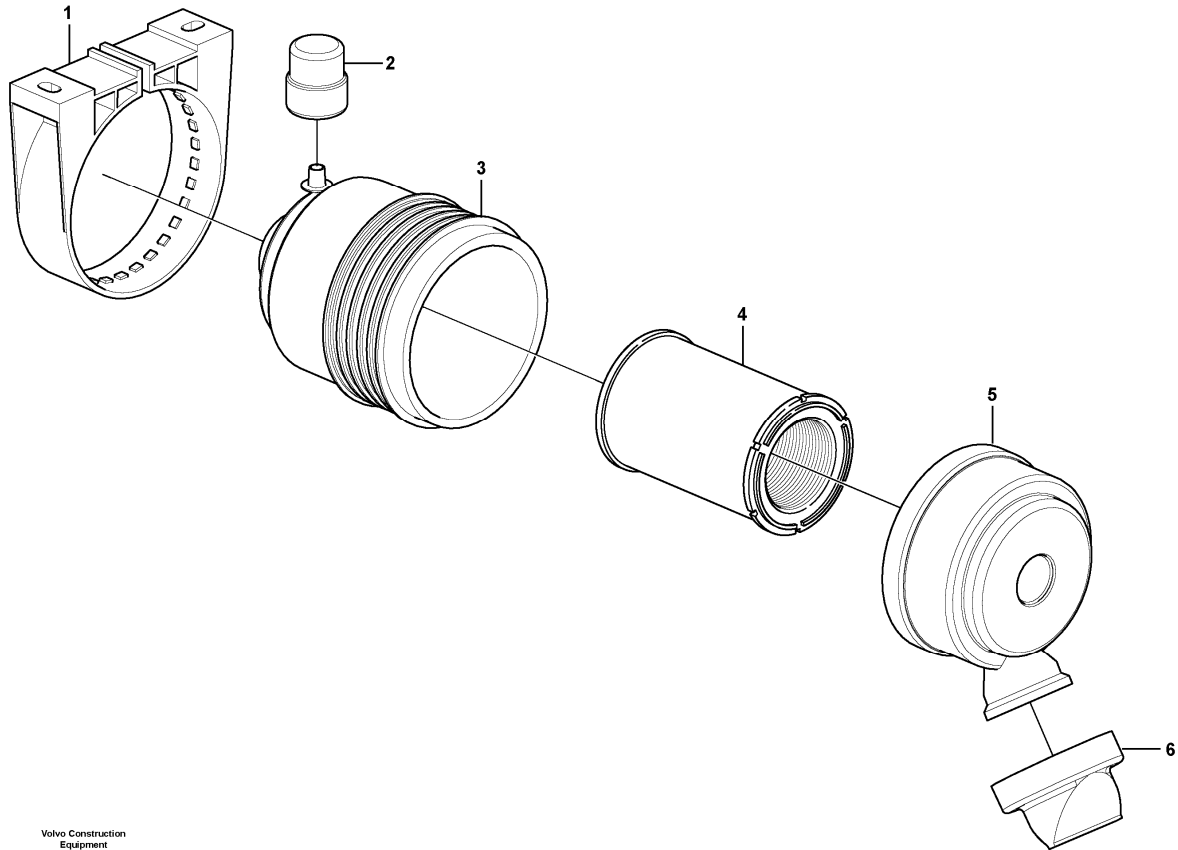

Date: 2013/11/28	Image id: 1054891	Catalogue: 20570	Model: EC20C
Brand: Volvo	Serial: 2038-	Group/Section: 256/150	Title: Air filter

Volvo Construction
Equipment
1054891

Section option	Kit	Option description
VOE11839913		Excavator EC20C

Pos	Part	Q1	Q2	Q3	Q4	Q5	PS	Kit	Description	Option(s)	Remark
1	VOE11805316	1							Clamp		
2	VOE11802329	1							Indicator		
3	VOE11805315	1							Air filter		
4	PJ6050126	1							•Air filter		
5	PJ7416749	1							•Cover		
6	VOE14528513	1							•Valve