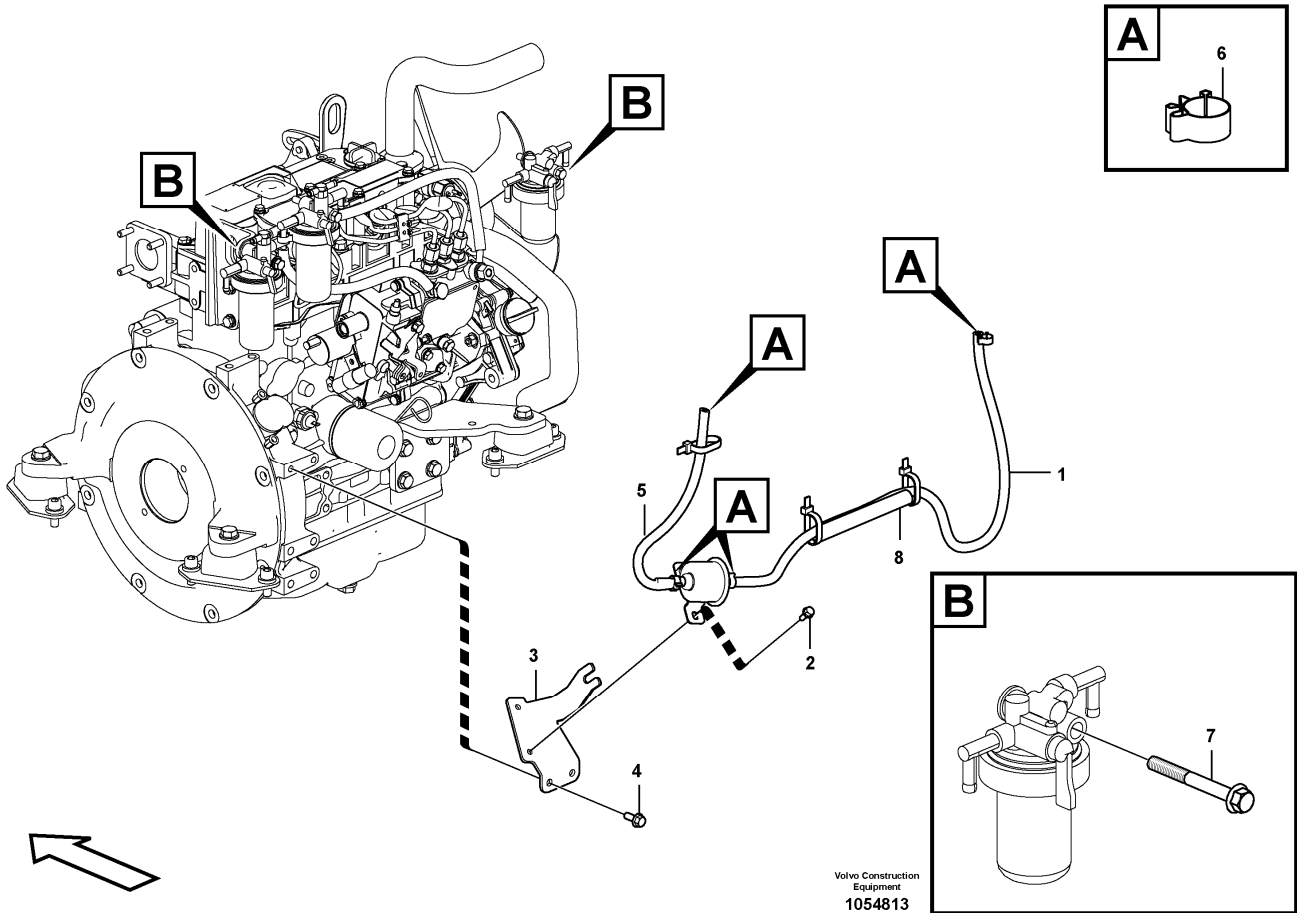

Date: 2013/11/28	Image id: 1054813	Catalogue: 20570	Model: EC20C
Brand: Volvo	Serial: 2038-	Group/Section: 235/100	Title: Fuel system

Section option	Kit	Option description
VOE11839913		Excavator EC20C

Pos	Part	Q1	Q2	Q3	Q4	Q5	PS	Kit	Description	Option(s)	Remark
1	VOE11801991	REQ							Tube		
2	VOE13946544	2							Screw		
3	VOE15615914	1							Support		
4	VOE13946173	2							Screw		
5	VOE11801991	REQ							Tube		
6	VOE11802316	4							Clamp		
7	VOE13965181	2							Screw		
8	VOE15609542	REQ							Corrugated hose