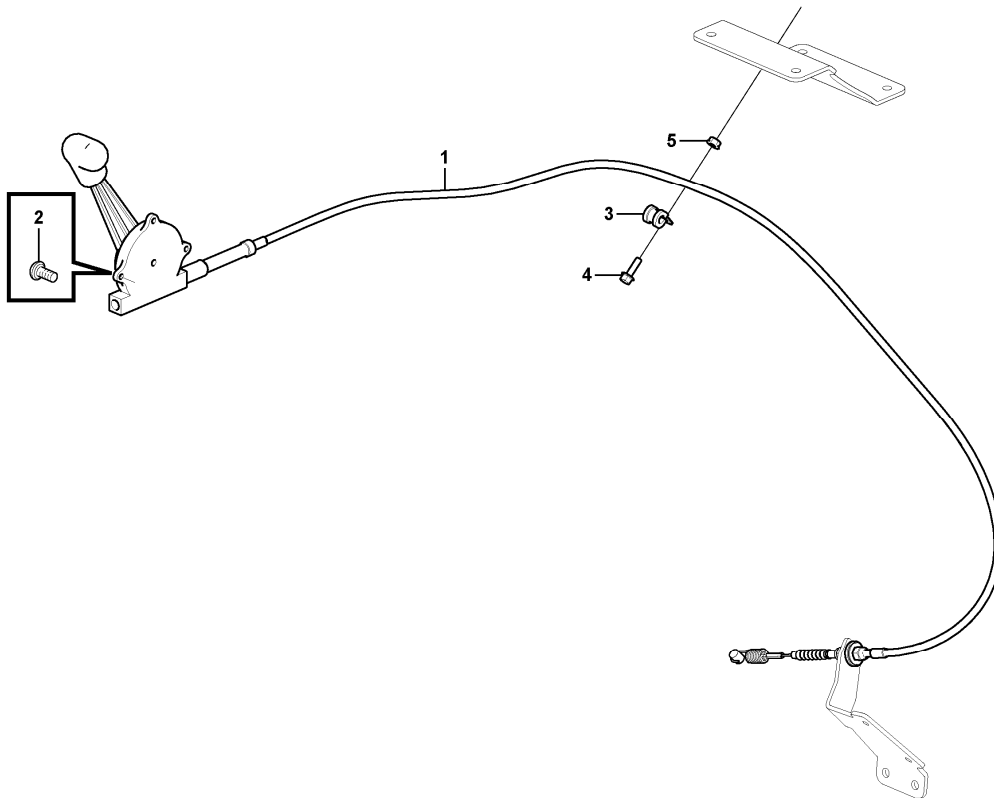

Date: 2013/11/28	Image id: 1054920	Catalogue: 20570	Model: EC20C
Brand: Volvo	Serial: 2038-	Group/Section: 272/100	Title: Hand throttle

Volvo Construction
Equipment
1054920

Section option	Kit	Option description
VOE11839913		Excavator EC20C