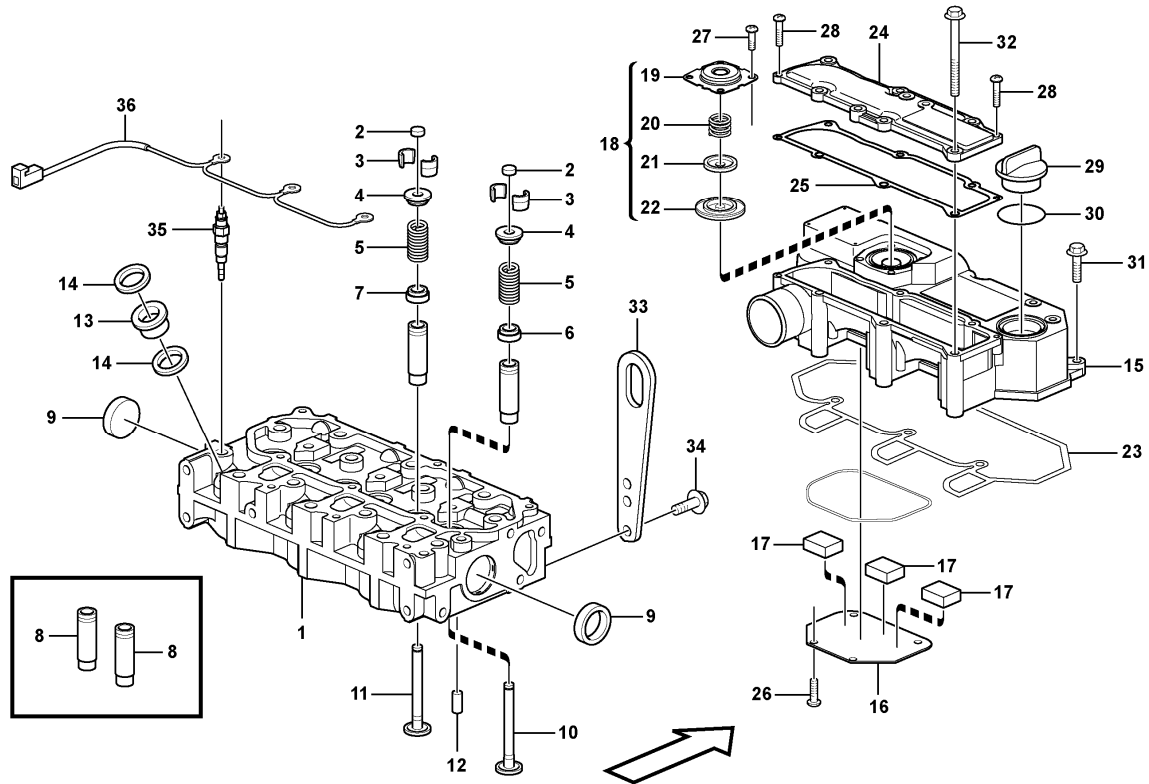

Date: 2013/11/28	Image id: 1055502	Catalogue: 20570	Model: EC20C
Brand: Volvo	Serial: 2038-	Group/Section: 210/100	Title: Engine

Section option	Kit	Option description
VOE11808299		Engine

Pos	Part	Q1	Q2	Q3	Q4	Q5	PS	Kit	Description	Option(s)	Remark
1	VOE11808299	1							Engine		
2		1							•Cylinder block		See ref 212/100
3		1							•Cylinder head		See ref 211/100
4		1							•Timing gear casing		See ref 215/100
5		1							•Camshaft		See ref 215/400
6		1							•Crankshaft		See ref 216/100
7		1							•Oil sump		See ref 217/100
8		1							•Oil Filter		See ref 220/100
9		1							•Injector		See ref 237/100
10		1							•Inlet, exhaust syst.		See ref 251/100
	VOE11713294	1							Gasket kit		

Date: 2013/11/28	Image id: 1054603	Catalogue: 20570	Model: EC20C
Brand: Volvo	Serial: 2038-	Group/Section: 211/100	Title: Cylinder head

Volvo Construction
Equipment
1054603

Section option	Kit	Option description
VOE11808299		Engine

Date: 2013/11/28	Image id: 1054540	Catalogue: 20570	Model: EC20C
Brand: Volvo	Serial: 2038-	Group/Section: 214/100	Title: Rocker arm

Section option	Kit	Option description
VOE11808299		Engine

Pos	Part	Q1	Q2	Q3	Q4	Q5	PS	Kit	Description	Option(s)	Remark
1	VOE11713378	1							Rocker arm kit		
2	VOE15161483	3							•Rocker arm		
3	VOE11714388	3							•Bolt		
4	VOE11713379	6							•Rocker arm		
5	VOE11714769	6					SE		••Screw		
6	VOE11714380	6							••Nut		
7	VOE11713390	2							•Retaining ring		
8	VOE11713380	2							•Spring		
9	VOE11713381	1							•Screw		
10		1							Rocker arm shaft		
11		1							Cylinder head		See ref 211/100