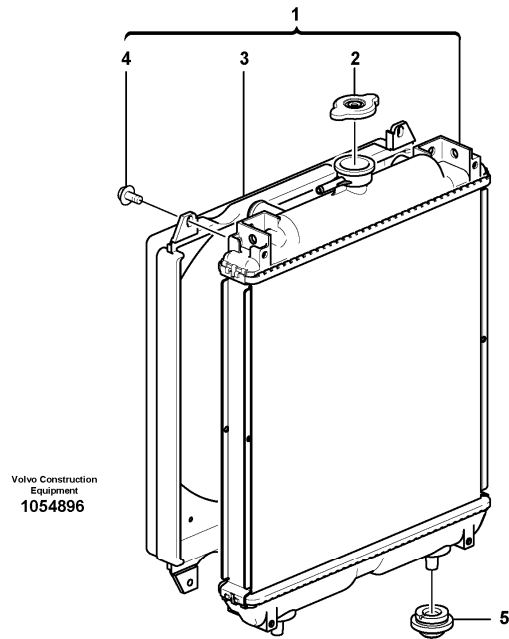

Date: 2013/11/28	Image id: 1054896	Catalogue: 20570	Model: EC20C
Brand: Volvo	Serial: 2038-	Group/Section: 261/150	Title: Radiator (water)

Section option	Kit	Option description
VOE11808299		Engine

Pos	Part	Q1	Q2	Q3	Q4	Q5	PS	Kit	Description	Option(s)	Remark
1	VOE11713529	1							Radiator		
2	VOE11713530	1							•Cap		
3	VOE15083030	1							•Cover		
4	VOE11713531	4							•Bolt		
5	VOE11713528	2							•Rubber mounting