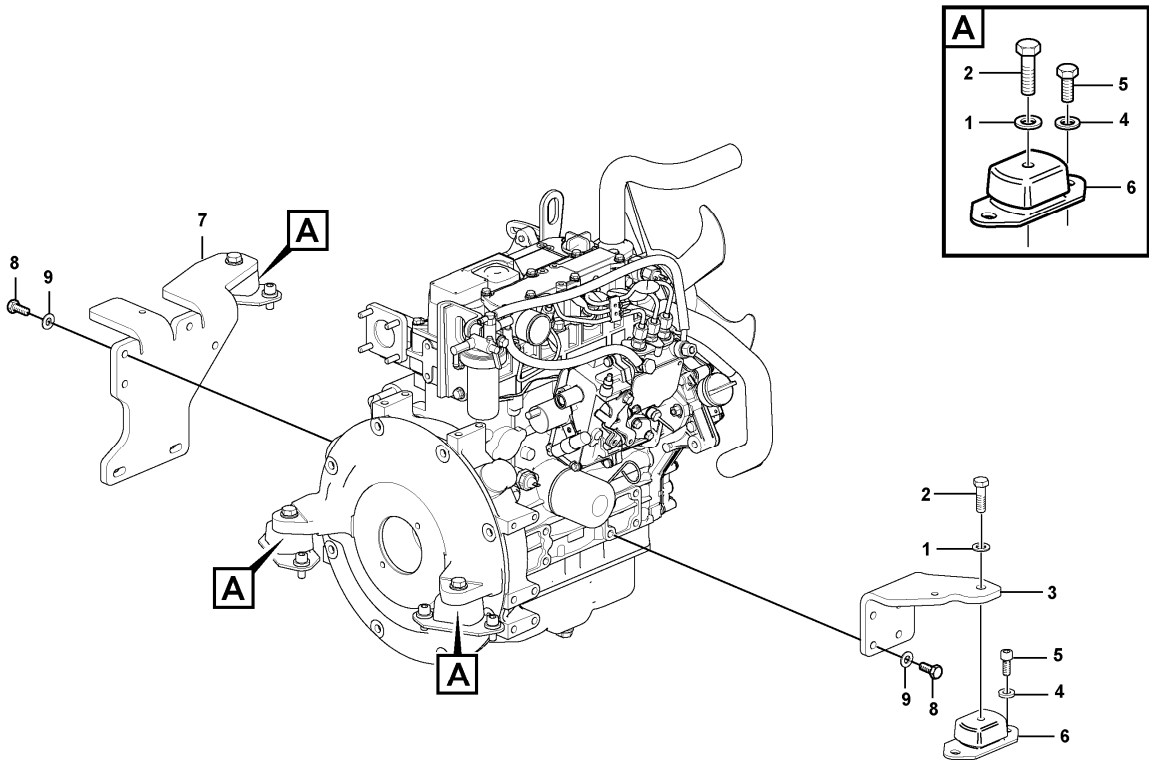

Date: 2013/11/28	Image id: 1054303	Catalogue: 20570	Model: EC20C
Brand: Volvo	Serial: 2038-	Group/Section: 218/100	Title: Engine mounts

Volvo Construction
Equipment
1054303

Section option	Kit	Option description
VOE11839913		Excavator EC20C

Pos	Part	Q1	Q2	Q3	Q4	Q5	PS	Kit	Description	Option(s)	Remark
1	VOE13955897	4							Washer		
2	VOE978933	4							Hexagon screw		
3	VOE11808186	1							Engine bracket		
4	VOE930842	8							Washer		
5	VOE984079	8							Hex. socket screw		
6	VOE11800449	4							Rubber stop		
7	VOE11808185	1							Engine bracket		
8	VOE983251	8							Hexagon screw		
9	VOE976945	REQ							Washer