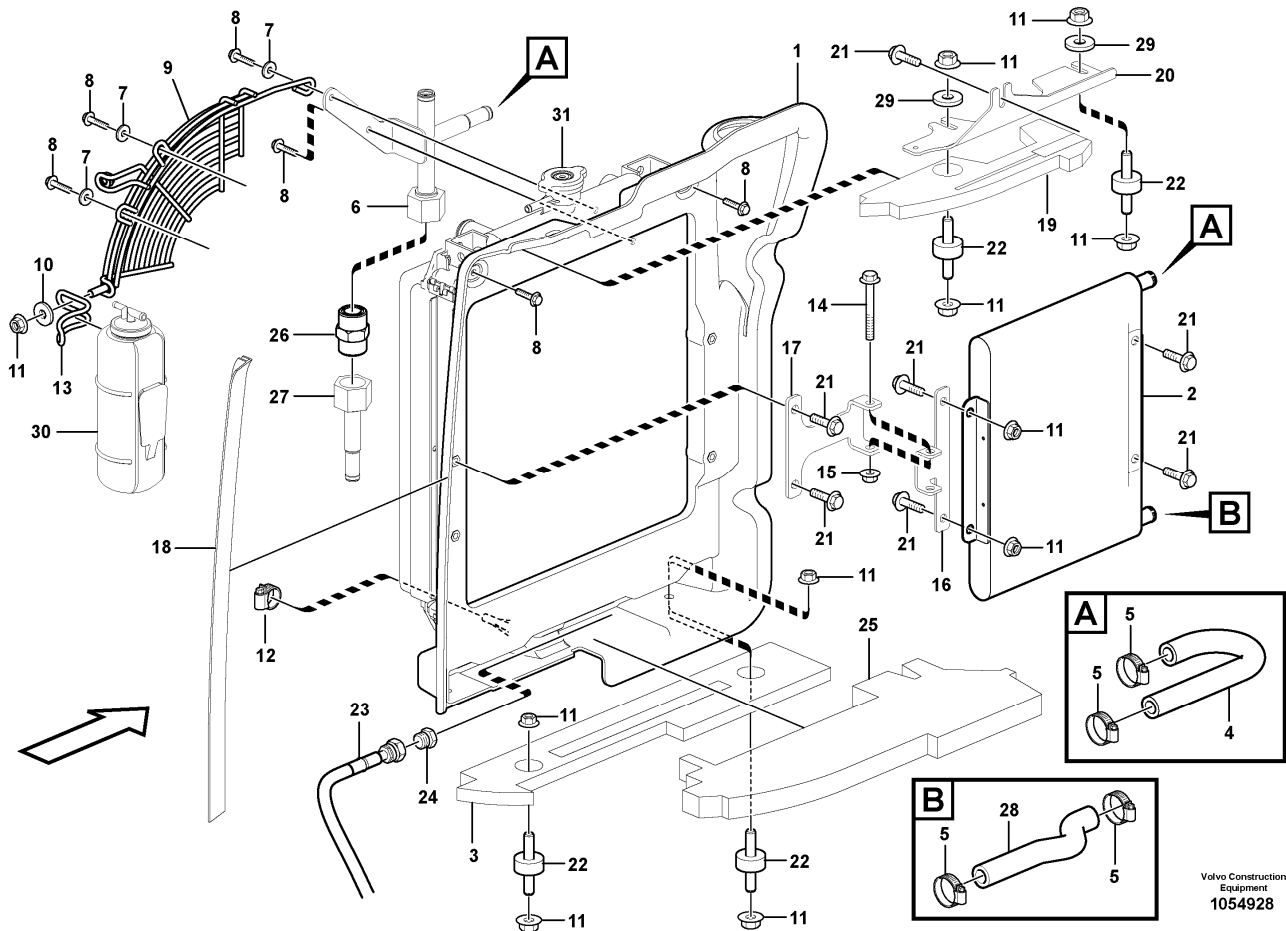

Date: 2013/11/28	Image id: 1054928	Catalogue: 20570	Model: EC20C
Brand: Volvo	Serial: 2038-	Group/Section: 261/100	Title: Radiator with fitting parts

Volvo Construction
Equipment
1054928

Section option	Kit	Option description
VOE11808299		Engine

Pos	Part	Q1	Q2	Q3	Q4	Q5	PS	Kit	Description	Option(s)	Remark
1	VOE15621072	1					NS		Support		
2	VOE15628037	1							Oil cooler		
3	VOE15610124	1					NS		Insulating Material		
4	VOE15634751	1							Return hose		
5	VOE943473	4							Hose clamp		
6	VOE15646729	1					NS		Tube		
7	VOE960139	3							Washer		
8	VOE13946934	2							Screw		
8	VOE13947542	4							Screw		
9	VOE15603860	1							Grille		
10	VOE976945	1							Washer		
11	VOE13945408	11							Nut