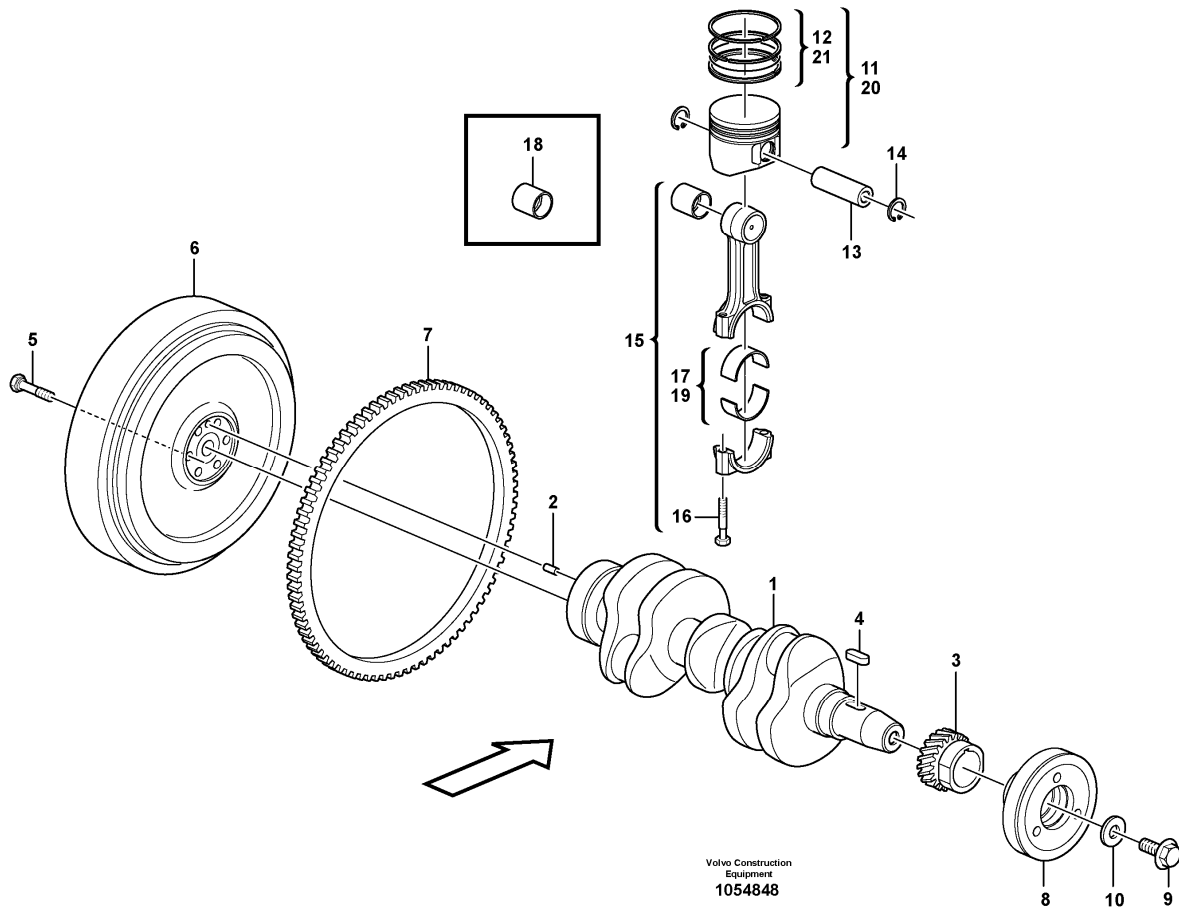

Date: 2013/11/28	Image id: 1054848	Catalogue: 20570	Model: EC20C
Brand: Volvo	Serial: 2038-	Group/Section: 216/100	Title: Crankshaft and related parts

Section option	Kit	Option description
VOE11808299		Engine

Pos	Part	Q1	Q2	Q3	Q4	Q5	PS	Kit	Description	Option(s)	Remark
1	VOE11713417	1							Crankshaft		
2	VOE11714376	1							•Pin		
3	VOE15161497	1							•Gear		
4	VOE54695127	1							•Key		
5	VOE11713431	5							Bolt		
6	VOE11713418	1							Flywheel		
7	VOE11713419	1							•Starter gear ring		
8	VOE11713420	1							Pulley		
9	VOE15161498	1							Bolt		
10	VOE11713422	1							Washer		
11	VOE11713423	3							Piston		
12	VOE11713424	3							•Piston ring