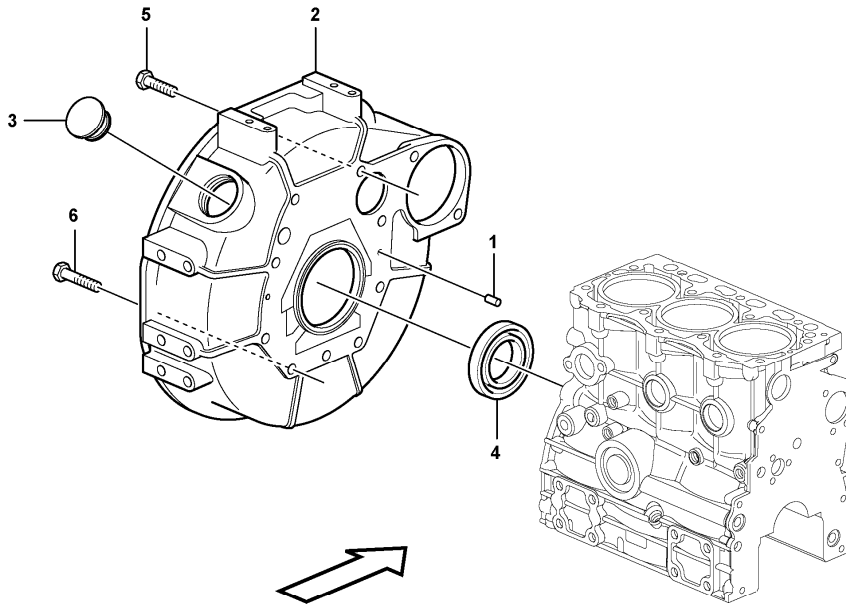

Date: 2013/11/28	Image id: 1054603	Catalogue: 20570	Model: EC20C
Brand: Volvo	Serial: 2038-	Group/Section: 211/100	Title: Cylinder head

Volvo Construction
Equipment
1054603

Section option	Kit	Option description
VOE11808299		Engine

Date: 2013/11/28	Image id: 1054342	Catalogue: 20570	Model: EC20C
Brand: Volvo	Serial: 2038-	Group/Section: 212/100	Title: Cylinder block

Section option	Kit	Option description
VOE11808299		Engine

Pos	Part	Q1	Q2	Q3	Q4	Q5	PS	Kit	Description	Option(s)	Remark
1		1							Cylinder Block		
2	VOE11713317	1							•Plug		
3	VOE11713318	4							•Plug		
4	VOE11713319	1							•Plug		
5	VOE11713320	1							•Plug		
6	VOE11713322	3							•Plug		
7	VOE11713327	8							•Bolt		
8	VOE15161236	1							•Bushing		
9	VOE11713329	1							•Plug		
10	VOE11713331	2							•Thrust bearing		
11	VOE15161237	4							•Bearing half		STD SZ
12	VOE15162383	4					NS		•Thrust Washer		

13	VOE11713332	14							Bolt		
14	VOE11713295	1							Cylinder head gasket		
15	VOE15161243	2							Bearing half		
16		1							Thrust Washer		See ref 215/400
17		1							Bolt		See ref 215/400

Date: 2013/11/28	Image id: 1054355	Catalogue: 20570	Model: EC20C
Brand: Volvo	Serial: 2038-	Group/Section: 212/200	Title: Flywheel housing

Date: 2013/11/28	Image id: 1054540	Catalogue: 20570	Model: EC20C
Brand: Volvo	Serial: 2038-	Group/Section: 214/100	Title: Rocker arm

Section option	Kit	Option description
VOE11808299		Engine

Pos	Part	Q1	Q2	Q3	Q4	Q5	PS	Kit	Description	Option(s)	Remark
1	VOE11713378	1							Rocker arm kit		
2	VOE15161483	3							•Rocker arm		
3	VOE11714388	3							•Bolt		
4	VOE11713379	6							•Rocker arm		
5	VOE11714769	6					SE		••Screw		
6	VOE11714380	6							••Nut		
7	VOE11713390	2							•Retaining ring		
8	VOE11713380	2							•Spring		
9	VOE11713381	1							•Screw		
10		1							Rocker arm shaft		
11		1							Cylinder head		See ref 211/100