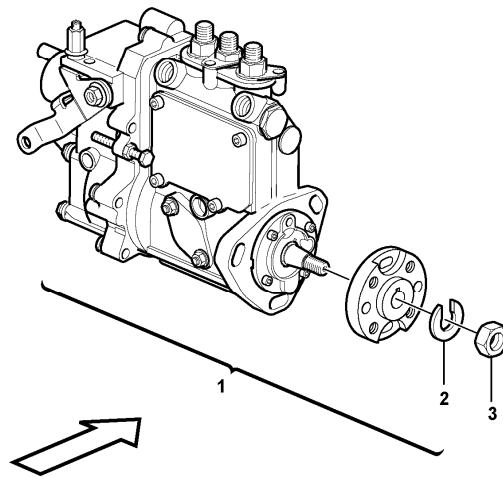

Date: 2013/11/28	Image id: 1054776	Catalogue: 20570	Model: EC20C
Brand: Volvo	Serial: 2038-	Group/Section: 236/100	Title: Injection pump

Volvo Construction
Equipment
1054776

Section option	Kit	Option description
VOE11808299		Engine

Pos	Part	Q1	Q2	Q3	Q4	Q5	PS	Kit	Description	Option(s)	Remark
1	VOE15161799	1							Fuel pump		
2	SA8240-01060	1							•Spring		
3	SA8240-02200	1							•Nut		
	VOE14521915	1							•Solenoid valve		
	VOE15067628	1							•O-ring		FOR SOLENOID
	VOE11713482	2							•Bolt		FOR SOLENOID