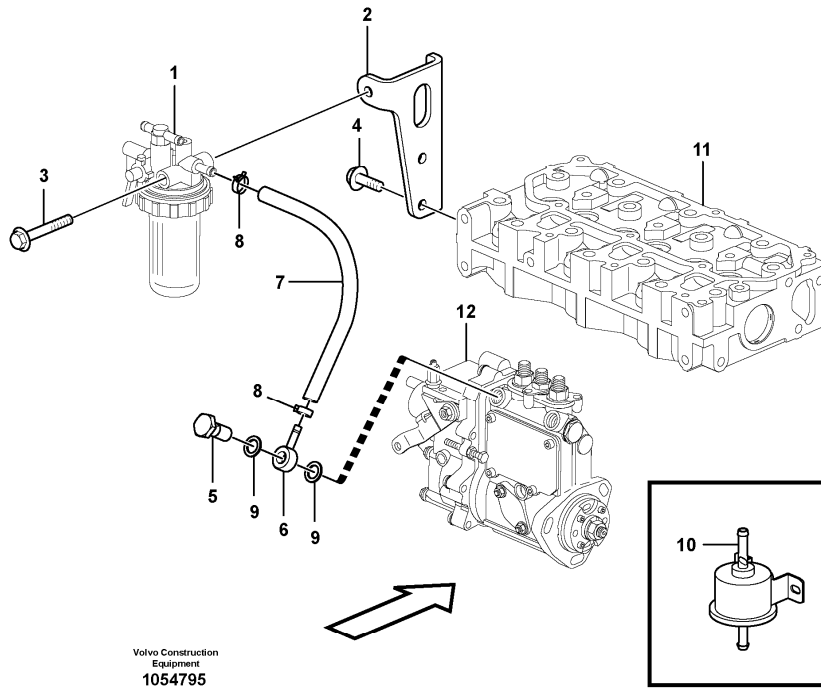

Date: 2013/11/28	Image id: 1054795	Catalogue: 20570	Model: EC20C
Brand: Volvo	Serial: 2038-	Group/Section: 235/200	Title: Fuel pipes, fuel pump

Section option	Kit	Option description
VOE11808299		Engine

Pos	Part	Q1	Q2	Q3	Q4	Q5	PS	Kit	Description	Option(s)	Remark
1		1							Fuel Filter		
2	VOE11713493	1							Bracket		
3	VOE11713489	1							Bolt		
4	VOE11714372	2							Bolt		
5	VOE11713490	1							Joint nipple		
6	VOE11713491	1							Joint nipple		
7	VOE11713492	1							Hose		
8	VOE11713474	2							•Clamp		
9	VOE11713313	2							Sealing		
10	VOE11713494	1							Fuel pump		
11		1							Cylinder head		See ref 211/100
12		1							Fuel pump		See ref 236/100