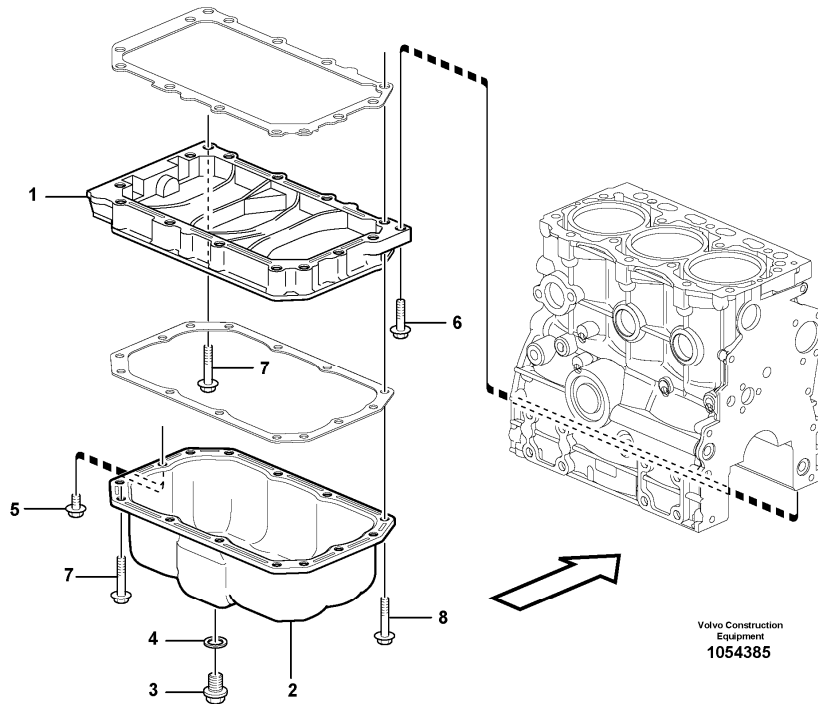

Date: 2013/11/28	Image id: 1054385	Catalogue: 20570	Model: EC20C
Brand: Volvo	Serial: 2038-	Group/Section: 217/100	Title: Oil sump

Section option	Kit	Option description
VOE11808299		Engine

Pos	Part	Q1	Q2	Q3	Q4	Q5	PS	Kit	Description	Option(s)	Remark
1	VOE11713365	1							Spacer		
2	VOE11713366	1							Sump		
3	VOE11713367	1							•Plug		
4	VOE11713312	1							•Sealing		
5	VOE11714490	1							Bolt		
6	VOE11714508	1							Bolt		
7	VOE11714377	11							Bolt		
8	VOE11713374	3							Bolt