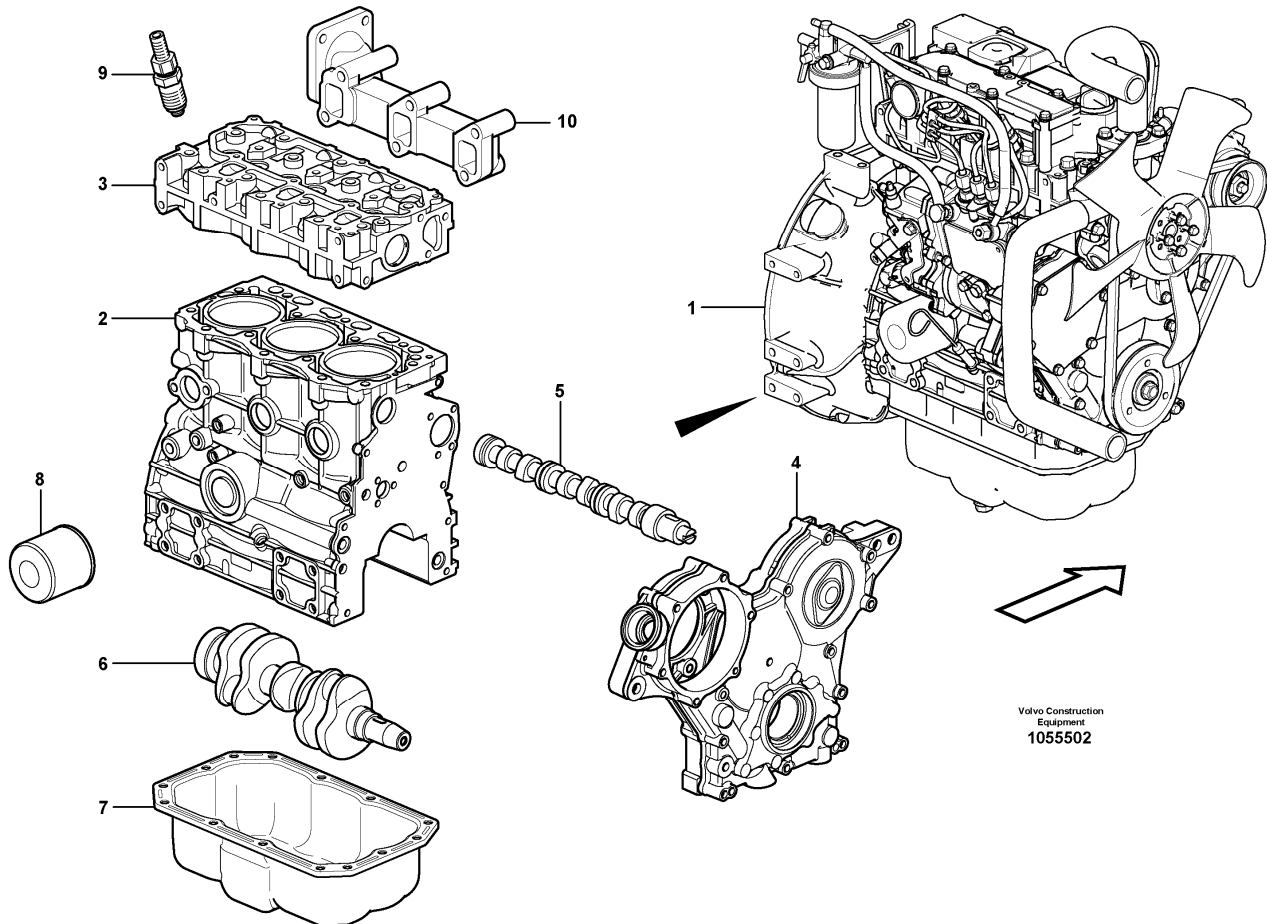

Date: 2013/11/28	Image id: 1055502	Catalogue: 20570	Model: EC20C
Brand: Volvo	Serial: 2038-	Group/Section: 210/100	Title: Engine

Section option	Kit	Option description
VOE11808299		Engine

Pos	Part	Q1	Q2	Q3	Q4	Q5	PS	Kit	Description	Option(s)	Remark
1	VOE11808299	1							Engine		
2		1							•Cylinder block		See ref 212/100
3		1							•Cylinder head		See ref 211/100
4		1							•Timing gear casing		See ref 215/100
5		1							•Camshaft		See ref 215/400
6		1							•Crankshaft		See ref 216/100
7		1							•Oil sump		See ref 217/100
8		1							•Oil Filter		See ref 220/100
9		1							•Injector		See ref 237/100
10		1							•Inlet, exhaust syst.		See ref 251/100
	VOE11713294	1							Gasket kit		

Date: 2013/11/28	Image id: 1054603	Catalogue: 20570	Model: EC20C
Brand: Volvo	Serial: 2038-	Group/Section: 211/100	Title: Cylinder head

Volvo Construction
Equipment
1054603

Section option	Kit	Option description
VOE11808299		Engine

Date: 2013/11/28	Image id: 1054540	Catalogue: 20570	Model: EC20C
Brand: Volvo	Serial: 2038-	Group/Section: 214/100	Title: Rocker arm

Section option	Kit	Option description
VOE11808299		Engine

Pos	Part	Q1	Q2	Q3	Q4	Q5	PS	Kit	Description	Option(s)	Remark
1	VOE11713378	1							Rocker arm kit		
2	VOE15161483	3							•Rocker arm		
3	VOE11714388	3							•Bolt		
4	VOE11713379	6							•Rocker arm		
5	VOE11714769	6					SE		••Screw		
6	VOE11714380	6							••Nut		
7	VOE11713390	2							•Retaining ring		
8	VOE11713380	2							•Spring		
9	VOE11713381	1							•Screw		
10		1							Rocker arm shaft		
11		1							Cylinder head		See ref 211/100