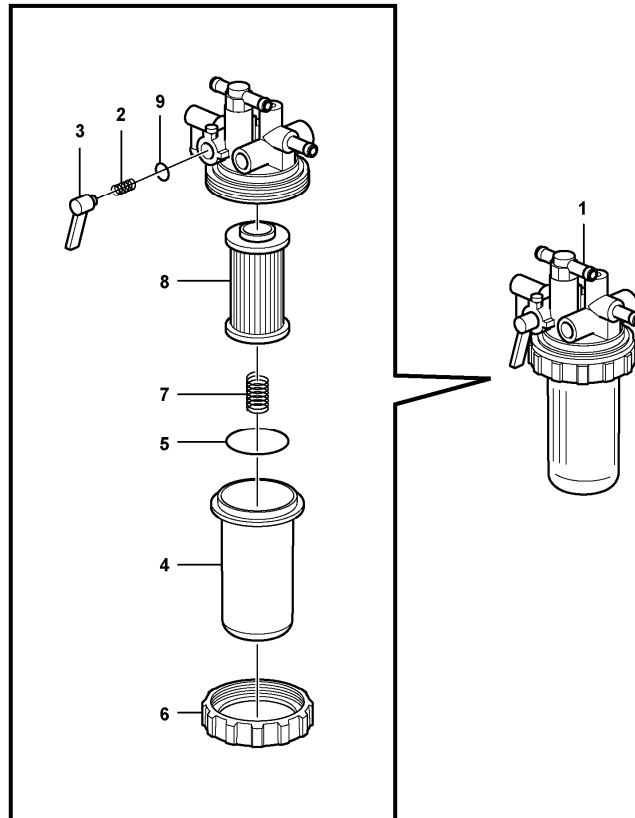

Date: 2013/11/28	Image id: 1054809	Catalogue: 20570	Model: EC20C
Brand: Volvo	Serial: 2038-	Group/Section: 233/100	Title: Fuel filter

Volvo Construction
Equipment
1054809

Section option	Kit	Option description
VOE11808299		Engine

Pos	Part	Q1	Q2	Q3	Q4	Q5	PS	Kit	Description	Option(s)	Remark
1	VOE11713483	1							Fuel filter		
2	VOE11713781	1							Spring		
3	VOE11713782	1							Hand lever		
4	VOE11713484	1							Cup		
5	VOE11713485	1							O-ring		
6	VOE11713486	1							Ring		
7	VOE11713487	1							Spring		
8	VOE11713230	1							•Filter		
9	VOE11713783	1							O-ring