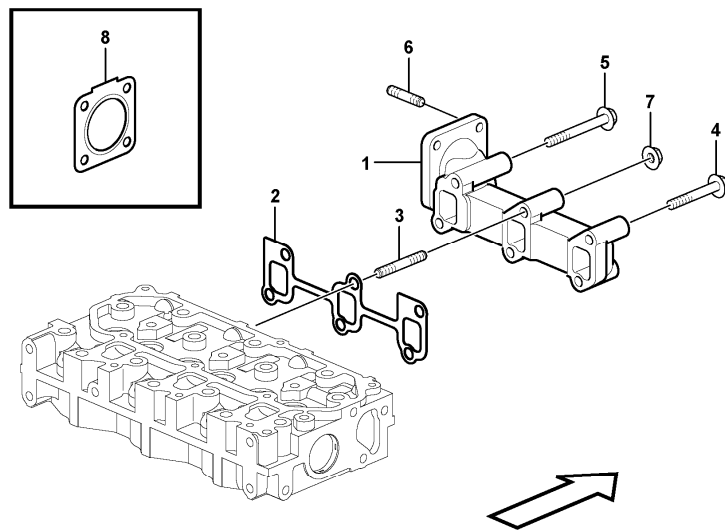

Date: 2013/11/28	Image id: 1054770	Catalogue: 20570	Model: EC20C
Brand: Volvo	Serial: 2038-	Group/Section: 251/100	Title: Exhaust manifold

Volvo Construction
Equipment
1054770

Section option	Kit	Option description
VOE11808299		Engine

Pos	Part	Q1	Q2	Q3	Q4	Q5	PS	Kit	Description	Option(s)	Remark
1	VOE15161487	1							Manifold		
2	VOE11713297	1							Gasket		
3	VOE11713407	2							Stud		
4	VOE11713408	2							Bolt		
5	VOE15161489	2							Bolt		
6	VOE14521558	4							Bolt		
7	VOE14521543	2							Nut		
8	VOE11713298	1							Gasket