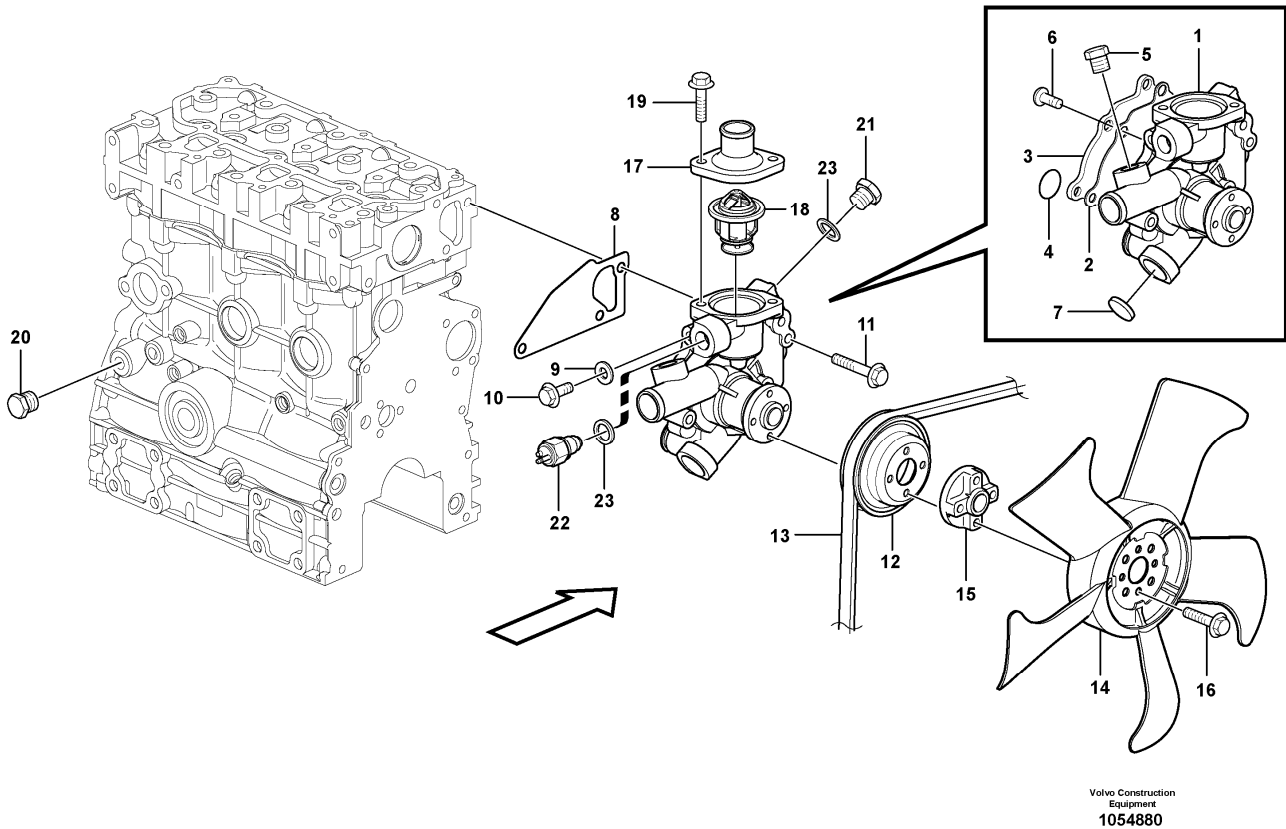

Date: 2013/11/28	Image id: 1054880	Catalogue: 20570	Model: EC20C
Brand: Volvo	Serial: 2038-	Group/Section: 262/100	Title: Water pump

Section option	Kit	Option description
VOE11808299		Engine

Pos	Part	Q1	Q2	Q3	Q4	Q5	PS	Kit	Description	Option(s)	Remark
1	VOE11713443	1							Coolant pump		
2	VOE11713445	1							•Gasket		
3	VOE11713444	1							•Cover		
4	VOE11713448	1							•O-ring		
5	VOE14521576	1							•Plug		
6	VOE11713446	4							•Screw		
7	VOE11713447	1							•Plug		
8	VOE11713315	1							Gasket		
9	VOE11714477	1							Gasket		
10	VOE11714490	1							Bolt		
11	VOE11713374	3							Bolt		
12	VOE11713449	1							Pulley