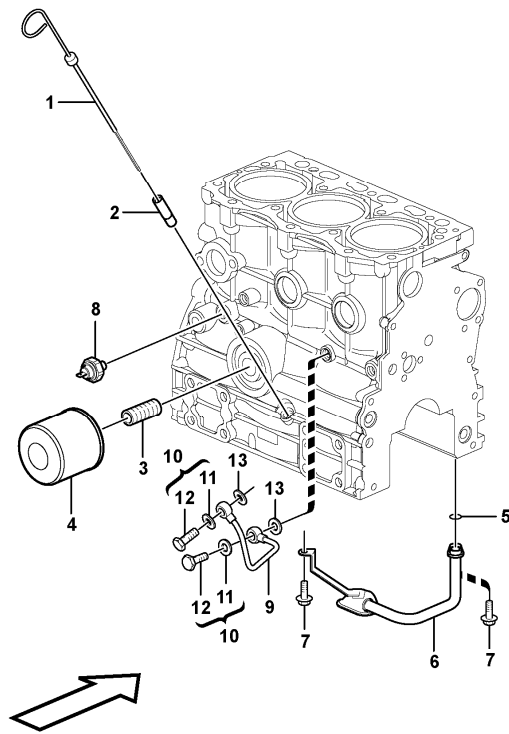

Date: 2013/11/28	Image id: 1054860	Catalogue: 20570	Model: EC20C
Brand: Volvo	Serial: 2038-	Group/Section: 220/100	Title: Lubricating oil system

Volvo Construction
Equipment
1054860

Section option	Kit	Option description
VOE11808299		Engine

Pos	Part	Q1	Q2	Q3	Q4	Q5	PS	Kit	Description	Option(s)	Remark
1	VOE15161653	1							Dipstick		
2	VOE11715318	1							Dipstick tube		
3	VOE11713441	1							Stud		
4	VOE11713228	1							Filter cartridge		
5	VOE11713304	1							O-ring		
6	VOE11713436	1							Oil strainer		
7	VOE11713437	2							Bolt		
8	VOE15066081	1							Oil pressure sensor		
9	VOE11713439	1							Oil return pipe		
10	VOE14521571	2							Bolt		
11	VOE11714476	2							Sealing washer		
12	SA8210-05600	2							Bolt