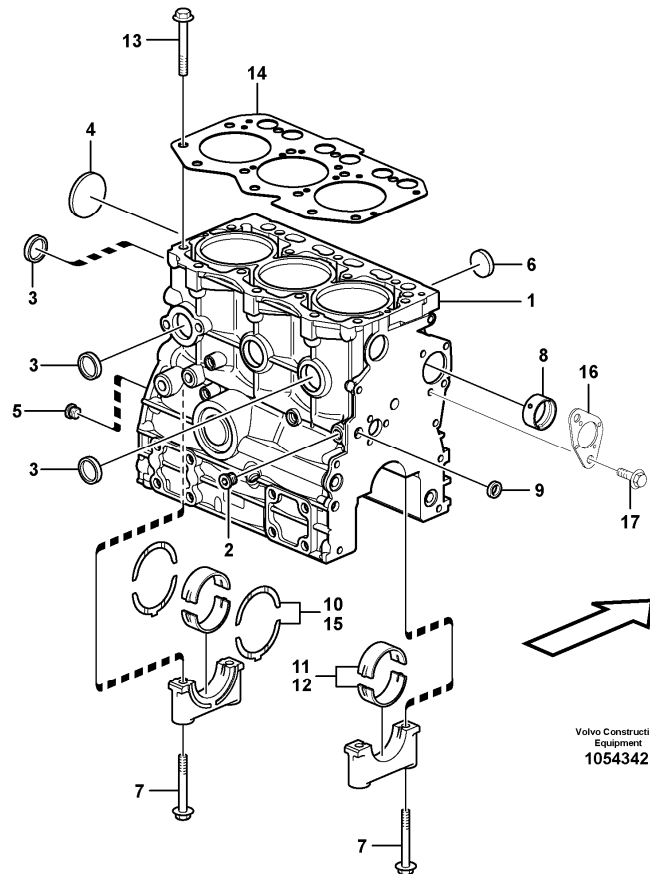

Date: 2013/11/28	Image id: 1055502	Catalogue: 20570	Model: EC20C
Brand: Volvo	Serial: 2038-	Group/Section: 210/100	Title: Engine

Section option	Kit	Option description
VOE11808299		Engine

Pos	Part	Q1	Q2	Q3	Q4	Q5	PS	Kit	Description	Option(s)	Remark
1	VOE11808299	1							Engine		
2		1							•Cylinder block		See ref 212/100
3		1							•Cylinder head		See ref 211/100
4		1							•Timing gear casing		See ref 215/100
5		1							•Camshaft		See ref 215/400
6		1							•Crankshaft		See ref 216/100
7		1							•Oil sump		See ref 217/100
8		1							•Oil Filter		See ref 220/100
9		1							•Injector		See ref 237/100
10		1							•Inlet, exhaust syst.		See ref 251/100
	VOE11713294	1							Gasket kit		

Date: 2013/11/28	Image id: 1054603	Catalogue: 20570	Model: EC20C
Brand: Volvo	Serial: 2038-	Group/Section: 211/100	Title: Cylinder head

Volvo Construction
Equipment
1054603

Section option	Kit	Option description
VOE11808299		Engine

Date: 2013/11/28	Image id: 1054342	Catalogue: 20570	Model: EC20C
Brand: Volvo	Serial: 2038-	Group/Section: 212/100	Title: Cylinder block

Section option	Kit	Option description
VOE11808299		Engine

Pos	Part	Q1	Q2	Q3	Q4	Q5	PS	Kit	Description	Option(s)	Remark
1		1							Cylinder Block		
2	VOE11713317	1							•Plug		
3	VOE11713318	4							•Plug		
4	VOE11713319	1							•Plug		
5	VOE11713320	1							•Plug		
6	VOE11713322	3							•Plug		
7	VOE11713327	8							•Bolt		
8	VOE15161236	1							•Bushing		
9	VOE11713329	1							•Plug		
10	VOE11713331	2							•Thrust bearing		
11	VOE15161237	4							•Bearing half		STD SZ
12	VOE15162383	4					NS		•Thrust Washer		