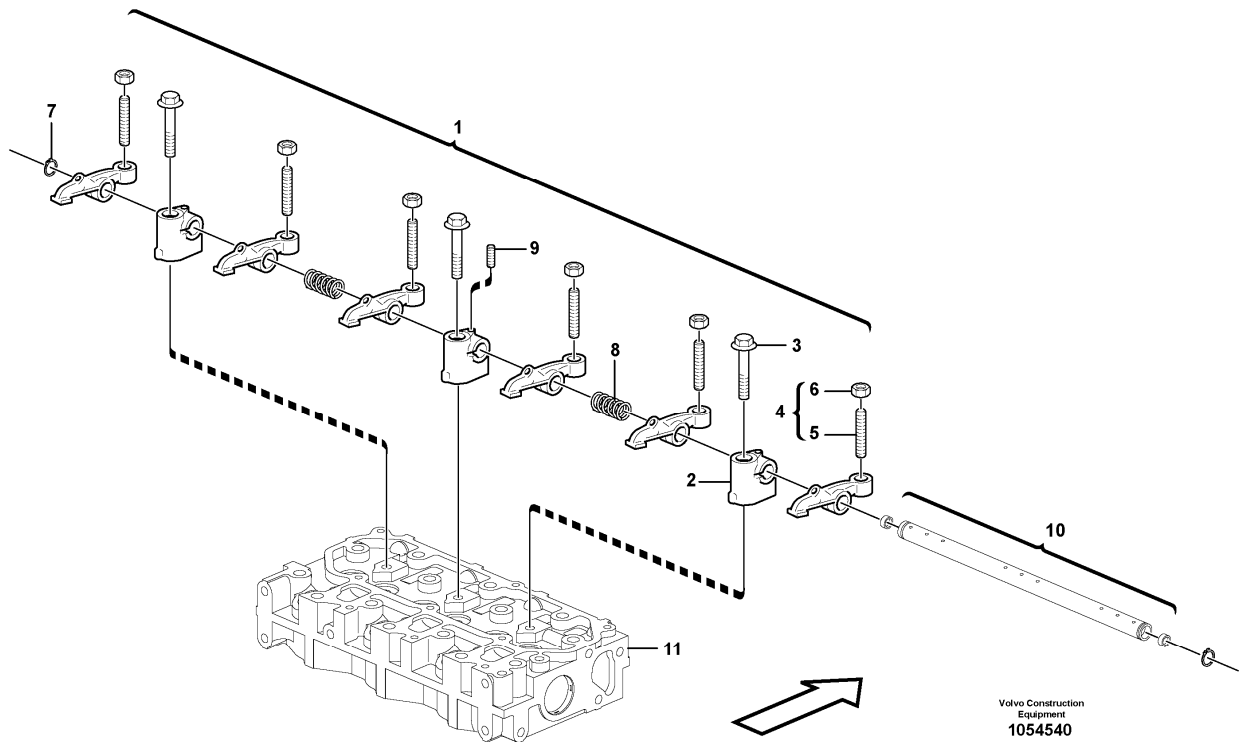

Date: 2013/11/28	Image id: 1054603	Catalogue: 20570	Model: EC20C
Brand: Volvo	Serial: 2038-	Group/Section: 211/100	Title: Cylinder head

Volvo Construction
Equipment
1054603

Section option	Kit	Option description
VOE11808299		Engine

Date: 2013/11/28	Image id: 1054342	Catalogue: 20570	Model: EC20C
Brand: Volvo	Serial: 2038-	Group/Section: 212/100	Title: Cylinder block

Section option	Kit	Option description
VOE11808299		Engine

Pos	Part	Q1	Q2	Q3	Q4	Q5	PS	Kit	Description	Option(s)	Remark
1		1							Cylinder Block		
2	VOE11713317	1							•Plug		
3	VOE11713318	4							•Plug		
4	VOE11713319	1							•Plug		
5	VOE11713320	1							•Plug		
6	VOE11713322	3							•Plug		
7	VOE11713327	8							•Bolt		
8	VOE15161236	1							•Bushing		
9	VOE11713329	1							•Plug		
10	VOE11713331	2							•Thrust bearing		
11	VOE15161237	4							•Bearing half		STD SZ
12	VOE15162383	4					NS		•Thrust Washer		

13	VOE11713332	14							Bolt		
14	VOE11713295	1							Cylinder head gasket		
15	VOE15161243	2							Bearing half		
16		1							Thrust Washer		See ref 215/400
17		1							Bolt		See ref 215/400

Date: 2013/11/28	Image id: 1054355	Catalogue: 20570	Model: EC20C
Brand: Volvo	Serial: 2038-	Group/Section: 212/200	Title: Flywheel housing

Date: 2013/11/28	Image id: 1054540	Catalogue: 20570	Model: EC20C
Brand: Volvo	Serial: 2038-	Group/Section: 214/100	Title: Rocker arm

Section option	Kit	Option description
VOE11808299		Engine

Pos	Part	Q1	Q2	Q3	Q4	Q5	PS	Kit	Description	Option(s)	Remark
1	VOE11713378	1							Rocker arm kit		
2	VOE15161483	3							•Rocker arm		
3	VOE11714388	3							•Bolt		
4	VOE11713379	6							•Rocker arm		
5	VOE11714769	6					SE		••Screw		
6	VOE11714380	6							••Nut		
7	VOE11713390	2							•Retaining ring		
8	VOE11713380	2							•Spring		
9	VOE11713381	1							•Screw		
10		1							Rocker arm shaft		
11		1							Cylinder head		See ref 211/100