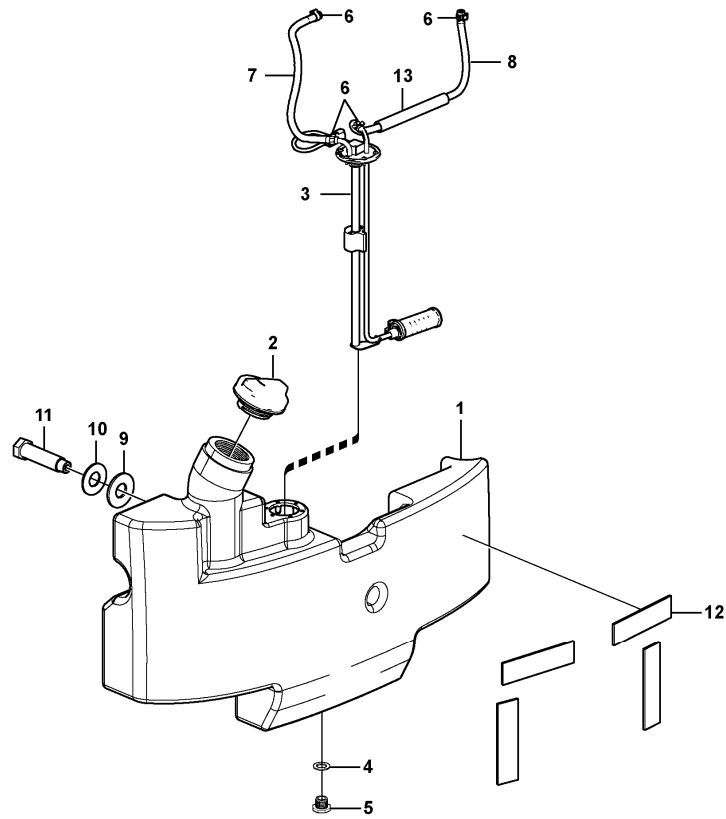

Date: 2013/11/28	Image id: 1054796	Catalogue: 20570	Model: EC20C
Brand: Volvo	Serial: 2038-	Group/Section: 234/100	Title: Fuel tank with fitting parts

Volvo Construction
Equipment
1054796

Section option	Kit	Option description
VOE11839913		Excavator EC20C

Pos	Part	Q1	Q2	Q3	Q4	Q5	PS	Kit	Description	Option(s)	Remark
1	VOE11808308	1							Tank		
2	VOE15628911	1							•Cap		
3	VOE15628887	1							•Gauge		SE2303
	VOE15197496	1							••Gasket		
4	VOE15610132	1							•Sealing		
5	VOE15610134	1							•Plug		
6	VOE11802316	4							Clamp		
7	VOE11801991	REQ							Tube		
8	VOE11801991	REQ							Tube		
9	VOE11808444	1							Washer		
10	VOE11809202	1							Rubber washer		
11	VOE11809201	1							Attachment