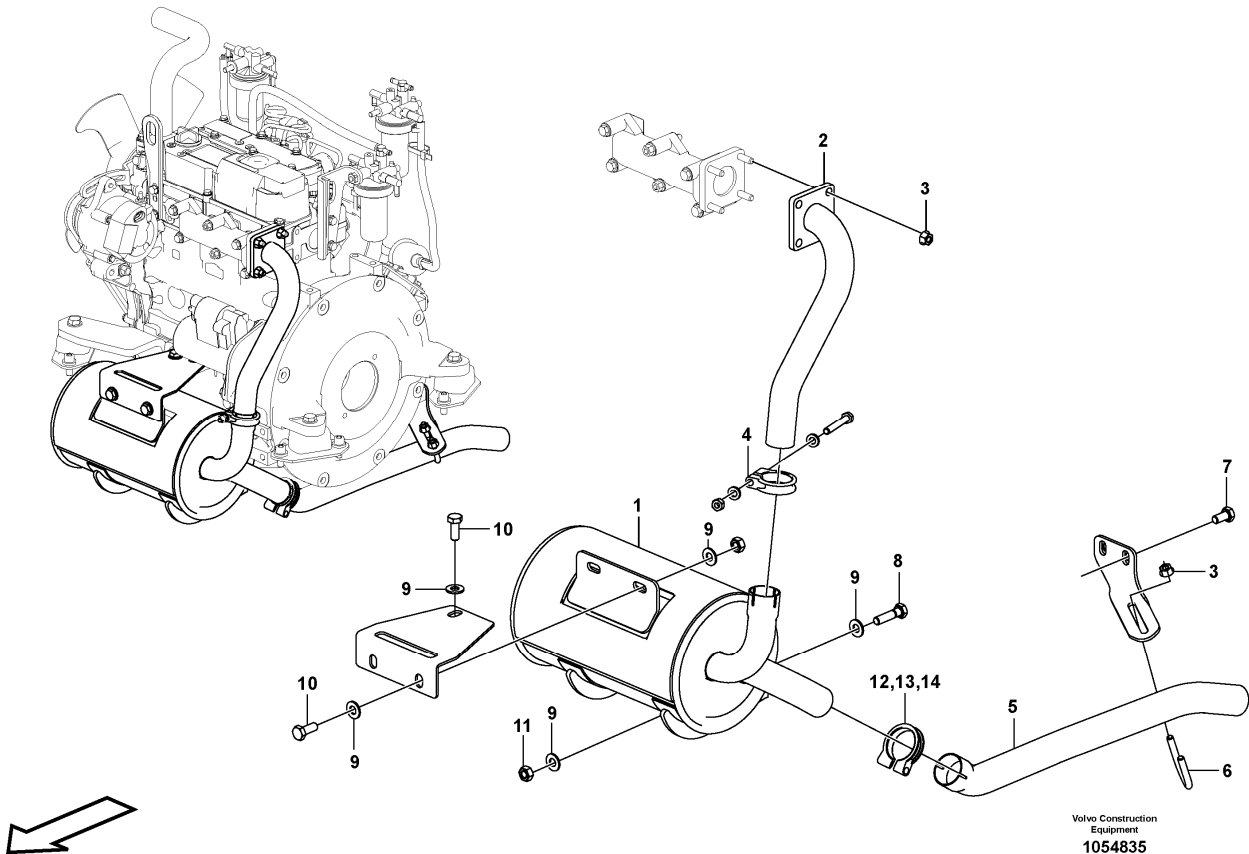

Date: 2013/11/28	Image id: 1054835	Catalogue: 20570	Model: EC20C
Brand: Volvo	Serial: 2038-	Group/Section: 252/100	Title: Exhaust system

Section option	Kit	Option description
VOE11839913		Excavator EC20C

Pos	Part	Q1	Q2	Q3	Q4	Q5	PS	Kit	Description	Option(s)	Remark
1	VOE15632387	1							Silencer		
2	VOE15610969	1							Tube		
3	VOE13945408	6							Nut		
4	VOE11801990	1							Clamp		
5	VOE15632388	1							Pipe		
6	VOE15632393	1							U-bolt		
7	VOE983250	2							Hexagon screw		
8	VOE983253	2							Hexagon screw		
9	VOE976945	11							Washer		
10	VOE983251	3							Hexagon screw		
11	VOE983304	4							Hexagon nut		
12	VOE11802042	1							Clamp