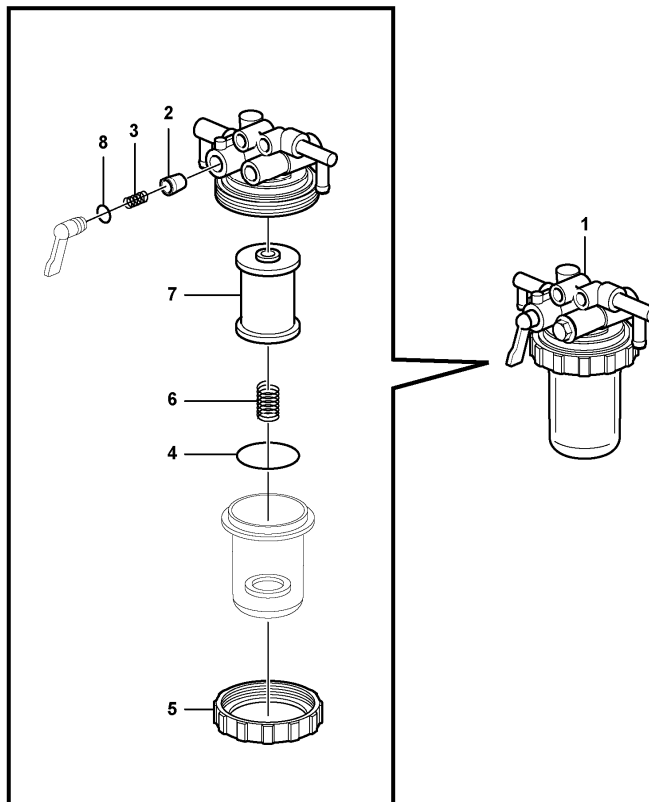

Date: 2013/11/28	Image id: 1054810	Catalogue: 20570	Model: EC20C
Brand: Volvo	Serial: 2038-	Group/Section: 233/200	Title: Water separator

Volvo Construction
Equipment
1054810

Section option	Kit	Option description
VOE11808299		Engine

Pos	Part	Q1	Q2	Q3	Q4	Q5	PS	Kit	Description	Option(s)	Remark
1	VOE15161810	1							Water separator		
2	VOE15161815	1							•Valve		
3	VOE11713781	1							•Spring		
4	VOE11713485	1							•O-ring		
5	VOE11713486	1							•Ring		
6	VOE15161819	1							•Spring		
7	VOE15161823	1							•Filter		
8	VOE11713783	1							•O-ring