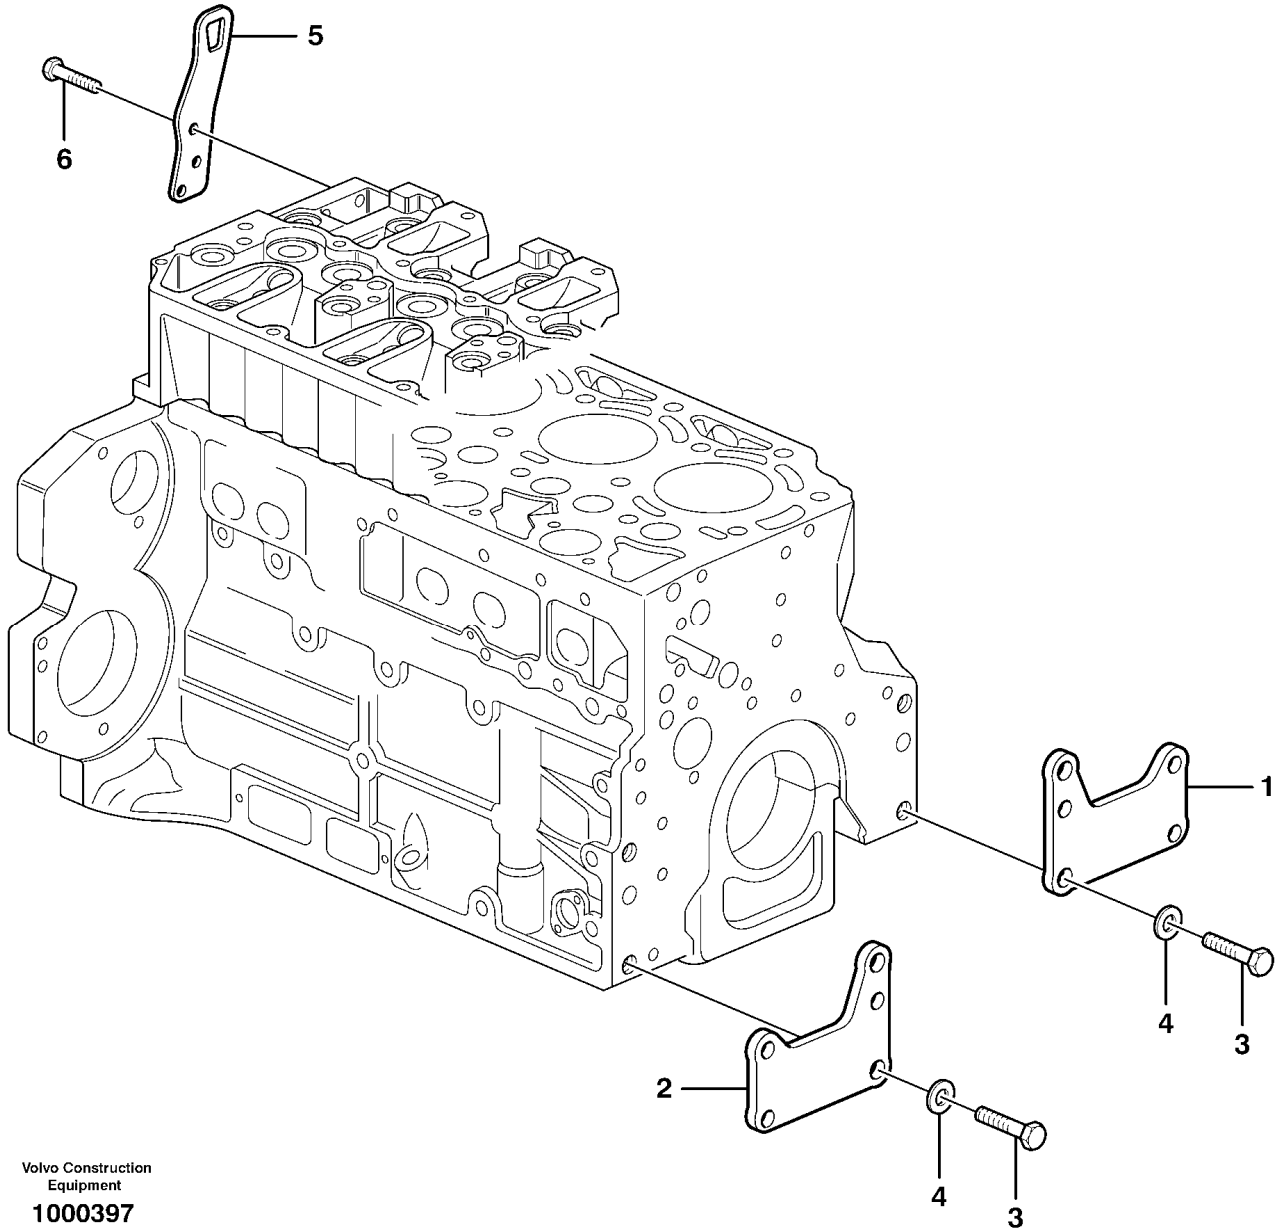

Date: 2013/10/28	Image id: 1000397	Catalogue: 56141	Model: EC210B LC
Brand: Volvo	Serial: 10001-29999, 30001-35000	Group/Section: 218/200	Title: Engine mounting 8277784,8278912,8278913,8278914

Section option	Kit	Option description
VOE8277784		Basic Machine EC210B
VOE8278912		Engine with Epa label EMISSION CERTIFICATED FROM EPA
VOE8278913		Engine with Eu label EMISSION CERTIFICATED FROM EU
VOE8278914		Engine without Epa label INT AND KOREAN MARKET

Pos	Part	Q1	Q2	Q3	Q4	Q5	PS	Kit	Description	Option(s)	Remark