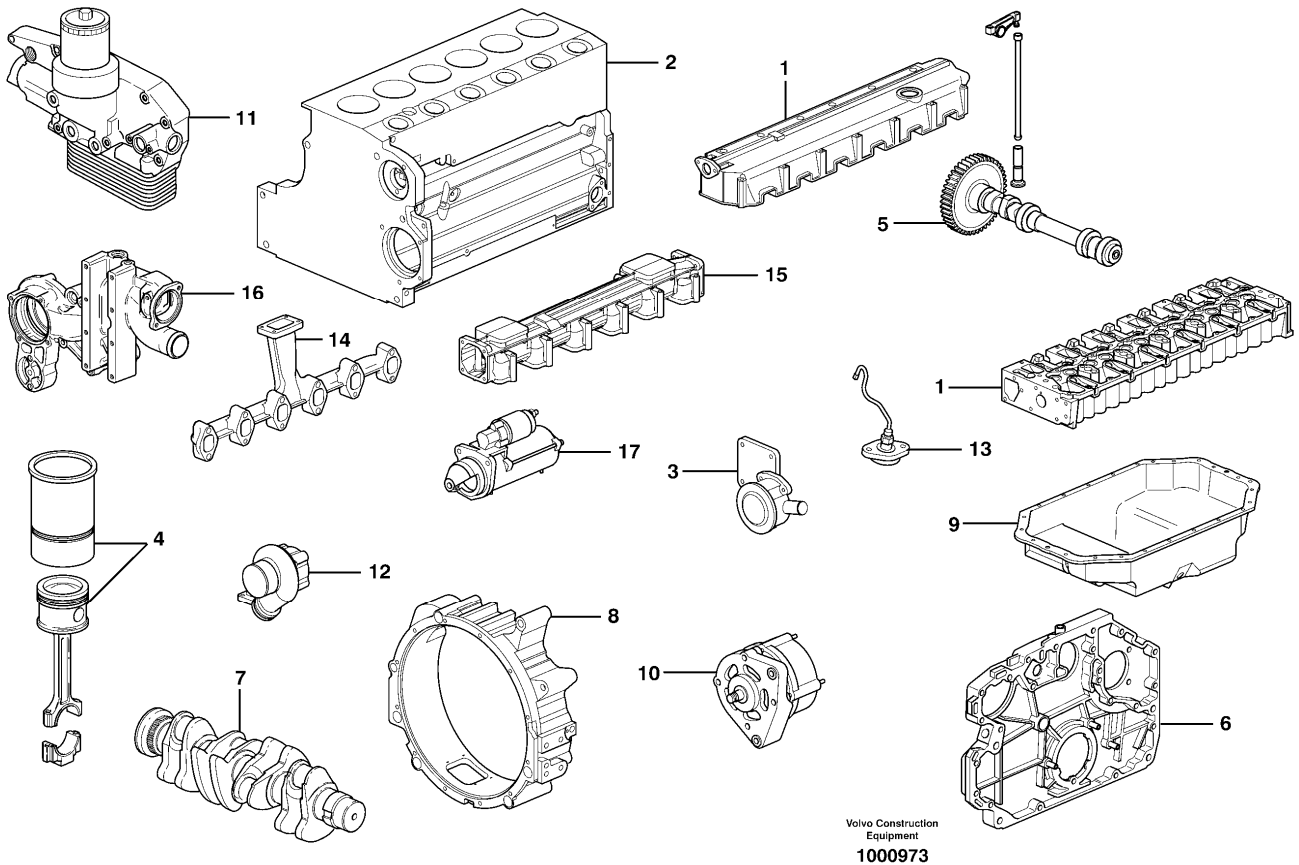

Date: 2013/10/28	Image id: 1000973	Catalogue: 56141	Model: EC210B LC
Brand: Volvo	Serial: 10001-29999, 30001-35000	Group/Section: 210/200	Title: Engine

Section option	Kit	Option description
VOE8277784		Basic Machine EC210B
VOE8278912		Engine with Epa label EMISSION CERTIFICATED FROM EPA
VOE8278913		Engine with Eu label EMISSION CERTIFICATED FROM EU
VOE8278914		Engine without Epa label INT AND KOREAN MARKET

Q1-Q5	Option	Option description	
Q1 8277784 S/N -11532	VOE8277784	Basic Machine EC210B	
Q2 8278912 S/N 11533-	VOE8278912	Engine with Epa label EMISSION CERTIFICATED FROM EPA	
Q3 8278913 S/N 11533-	VOE8278913	Engine with Eu label EMISSION CERTIFICATED FROM EU	
Q4 8278914 S/N 11533-	VOE8278914	Engine without Epa label INT AND KOREAN MARKET	

Pos	Part	Q1	Q2	Q3	Q4	Q5	PS	Kit	Description	Option(s)	Remark