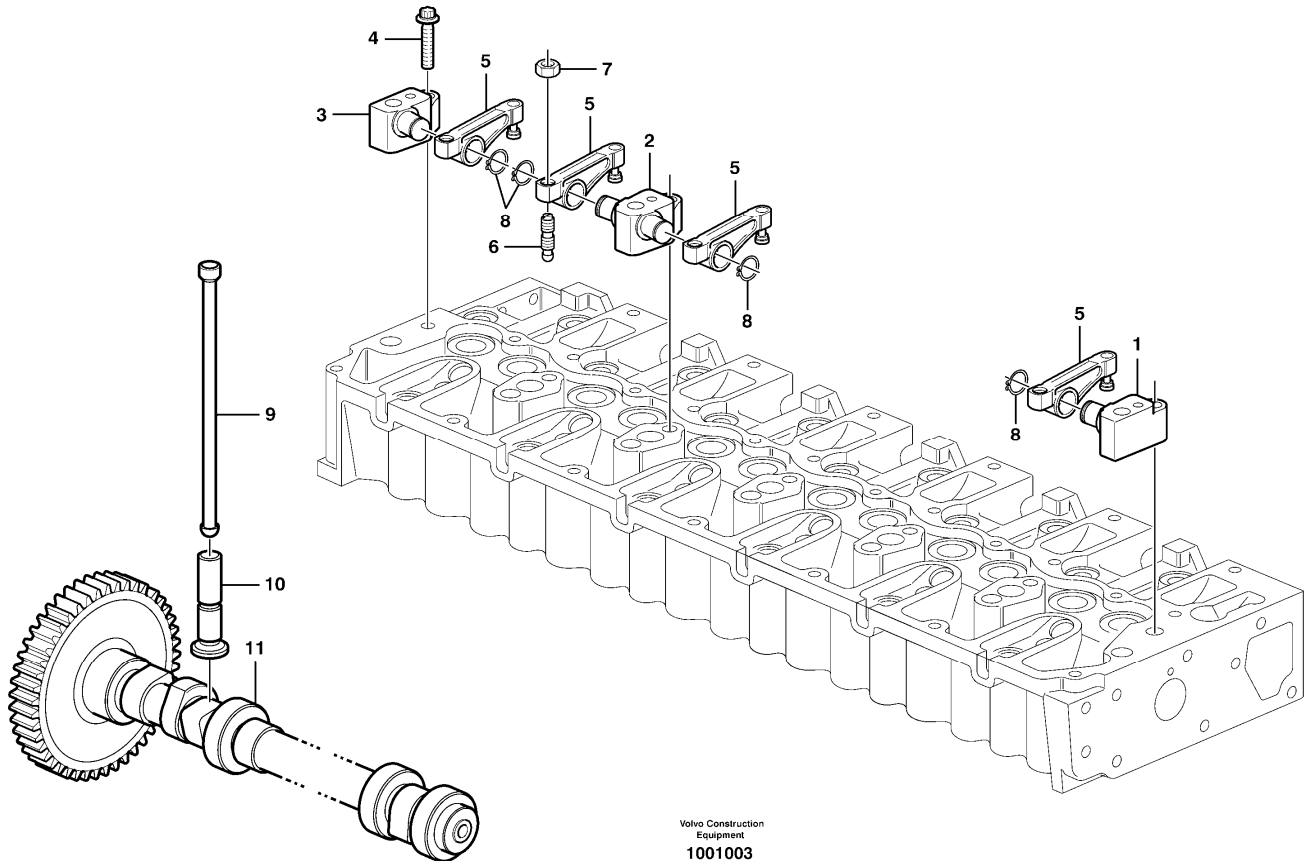

Date: 2013/10/28	Image id: 1001003	Catalogue: 56141	Model: EC210B LC
Brand: Volvo	Serial: 10001-29999, 30001-35000	Group/Section: 214/100	Title: Valve mechanism 8277784,8278912,8278913,8278914

Section option	Kit	Option description
VOE8277784		Basic Machine EC210B
VOE8278912		Engine with Epa label EMISSION CERTIFICATED FROM EPA
VOE8278913		Engine with Eu label EMISSION CERTIFICATED FROM EU
VOE8278914		Engine without Epa label INT AND KOREAN MARKET

Pos	Part	Q1	Q2	Q3	Q4	Q5	PS	Kit	Description	Option(s)	Remark
1	VOE20459848	1							Bracket		
2	VOE20459847	5							Bracket		
3	VOE20459849	1							Bracket		
4	VOE20459853	7							Screw		
5	VOE20459850	12							Rocker arm		ENG - 01099409
5	VOE21448926	12							Rocker arm		(VOE20792876)ENG 01099410 -
6	VOE20405524	12							Screw		
7	VOE11700373	12							Nut