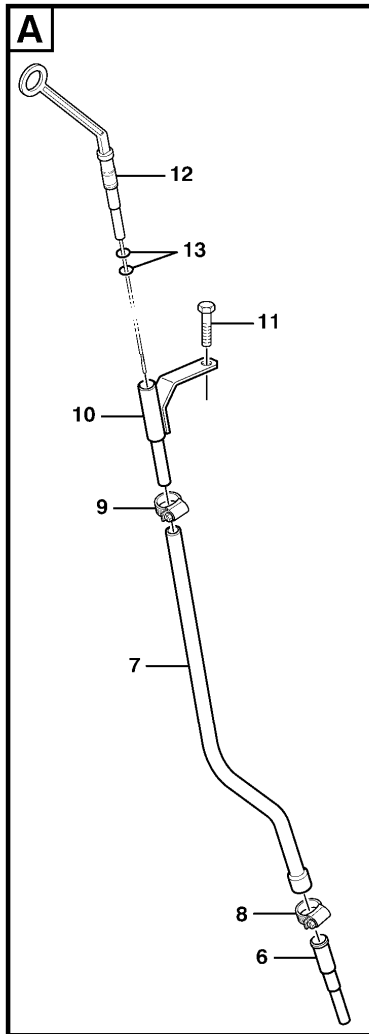

Date: 2013/10/28	Image id: 1001016	Catalogue: 56141	Model: EC210B LC
Brand: Volvo	Serial: 10001-29999, 30001-35000	Group/Section: 217/100	Title: Oil sump 8277784,8278912,8278913,8278914

Section option	Kit	Option description
VOE8277784		Basic Machine EC210B
VOE8278912		Engine with Epa label EMISSION CERTIFICATED FROM EPA
VOE8278913		Engine with Eu label EMISSION CERTIFICATED FROM EU
VOE8278914		Engine without Epa label INT AND KOREAN MARKET

Pos	Part	Q1	Q2	Q3	Q4	Q5	PS	Kit	Description	Option(s)	Remark
1	VOE20482783	1							Oil pan		ENG - 01099344
1	VOE20840491	1							Oil Pan		ENG 01099345 -
	VOE20460022	1							Gasket		
2	VOE20450851	1							Drain valve