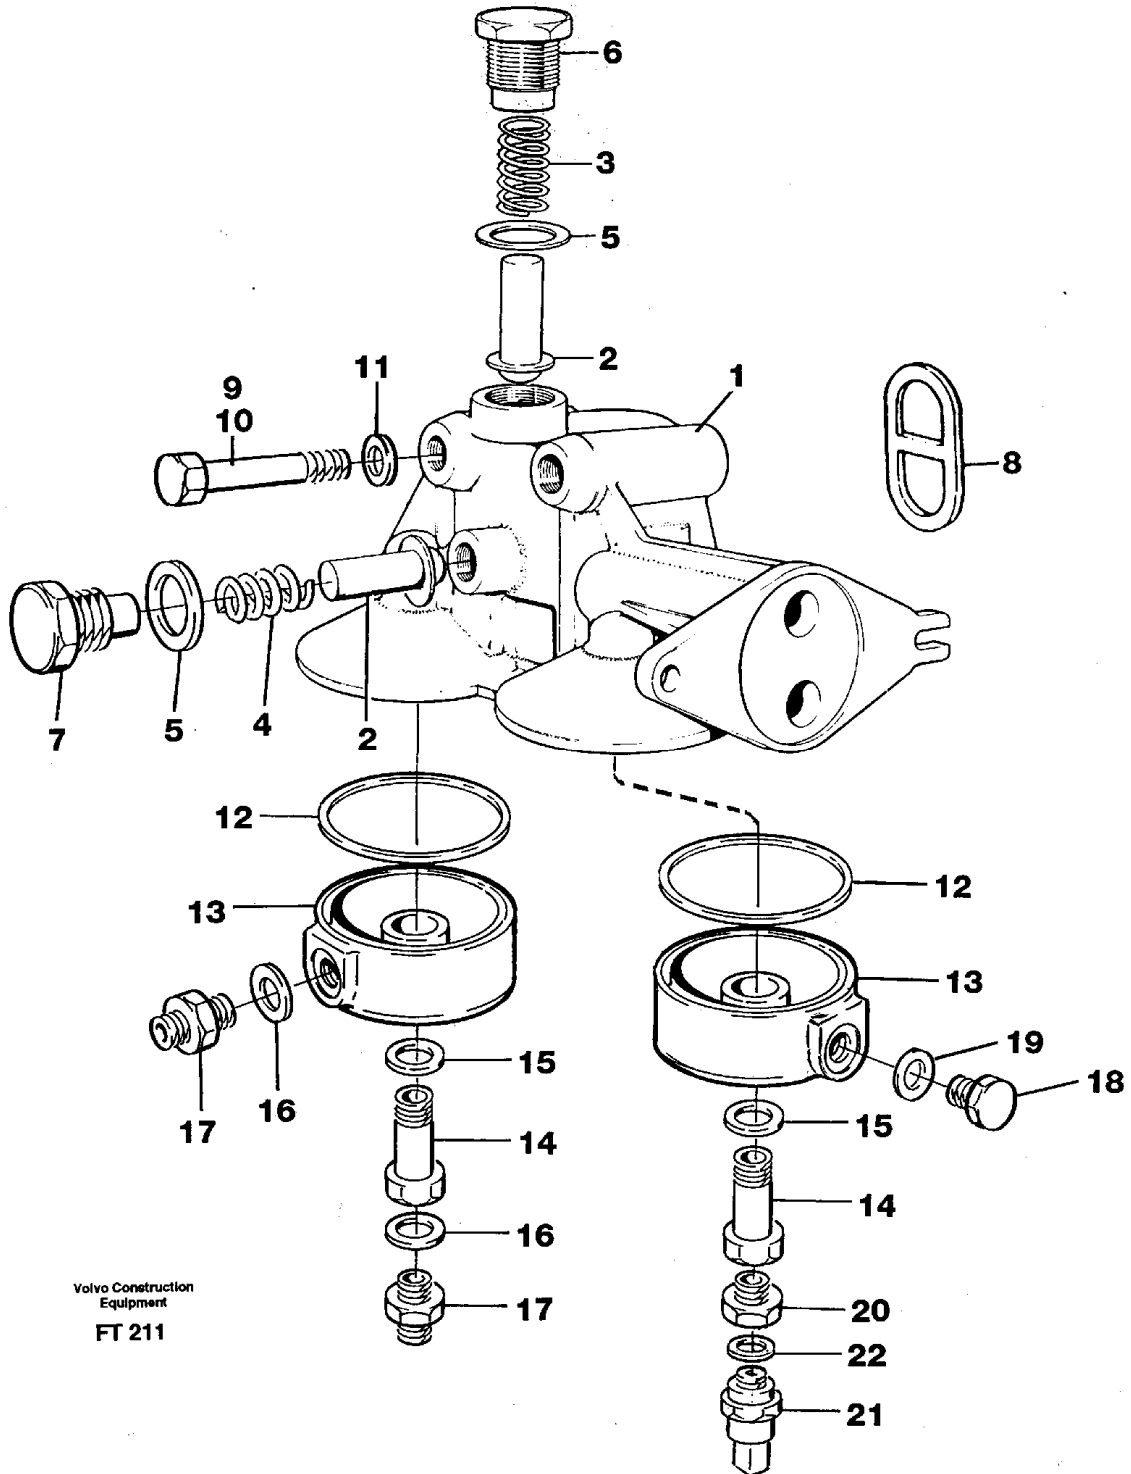

Date: 2014/1/9	Image id: FT211	Catalogue: 99521	Model: EC340
Brand: Volvo	Serial: 1001-9999	Group/Section: 222/150	Title: Filter housing

Volvo Construction
Equipment
FT 211

Pos	Part	Q1	Q2	Q3	Q4	Q5	PS	Kit	Description	Option(s)	Remark
	VOE8194717	1							Oil filter housing		(VOE422811)