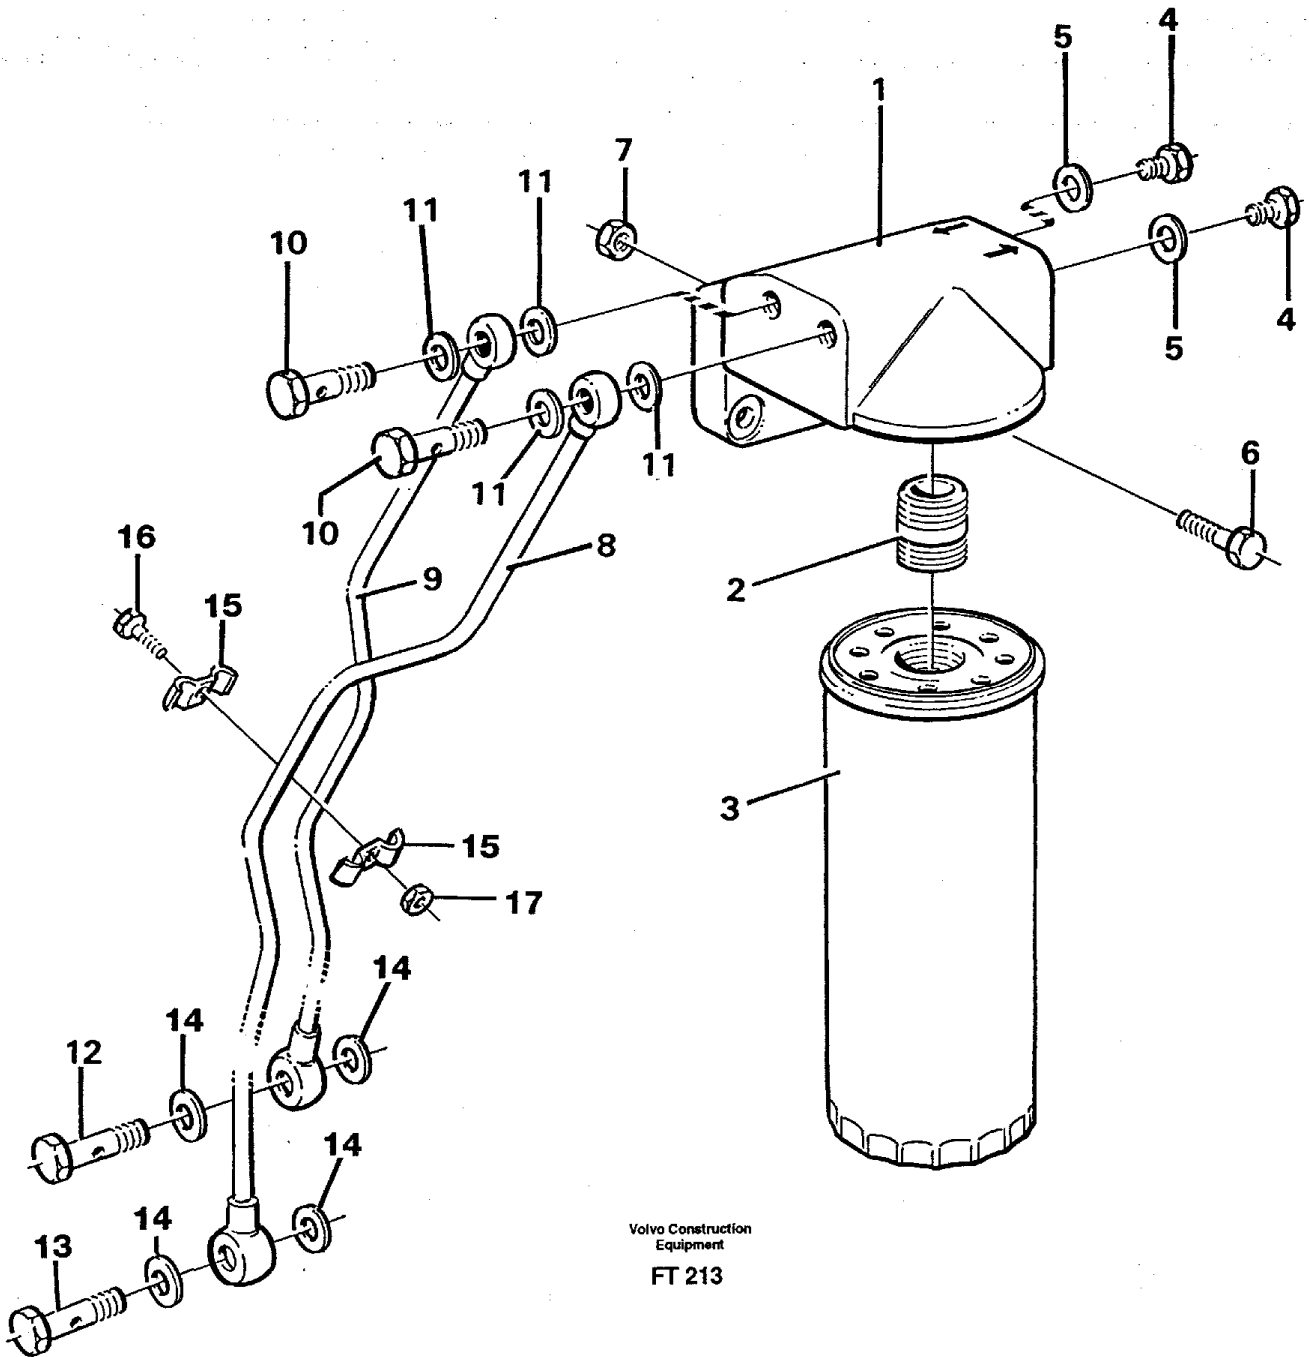

Date: 2014/1/9	Image id: FT213	Catalogue: 99521	Model: EC340
Brand: Volvo	Serial: 1001-9999	Group/Section: 222/250	Title: Oil filter, By Pass

Pos	Part	Q1	Q2	Q3	Q4	Q5	PS	Kit	Description	Option(s)	Remark
1	VOE11127104	1							Oil filter housing		(VOE11031921)
2	VOE469904	1							Nipple		
3	VOE477556	1							Oil Filter		
4	VOE960630	2							Plug