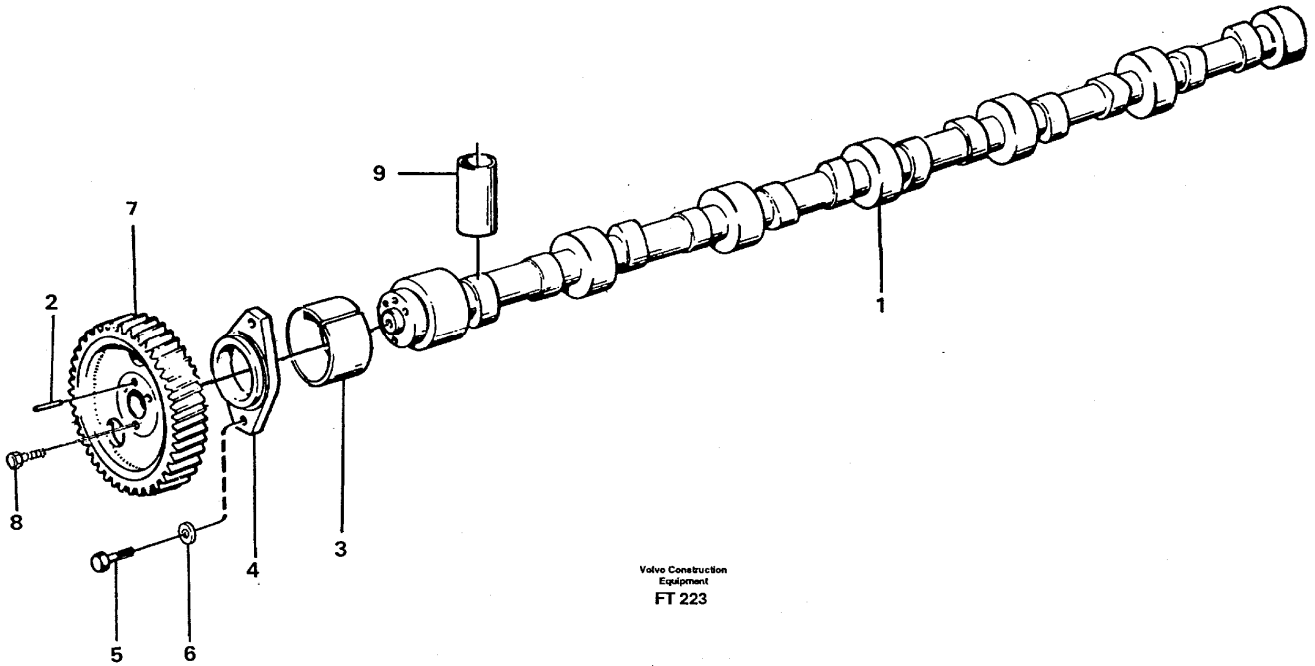

Date: 2014/1/9	Image id: FT223	Catalogue: 99521	Model: EC340
Brand: Volvo	Serial: 1001-9999	Group/Section: 215/150	Title: Camshaft

Pos	Part	Q1	Q2	Q3	Q4	Q5	PS	Kit	Description	Option(s)	Remark
1	VOE8194480	1							Camshaft		
2	VOE950588	1							•Pin		
3		7							Bushing		See ref 212/100
4	VOE465789	1							Flange		(VOE469324) ENG-287876
	VOE465789	1							Flange		ENG 287877-
5	VOE13940115	2							Screw		(940115)
6	VOE13942336	2							Spring washer		(942336)
7		1							Camshaft gear		See ref 215/100
8		3							Screw		See ref 215/100
9		12							Tappet		See ref 214/100