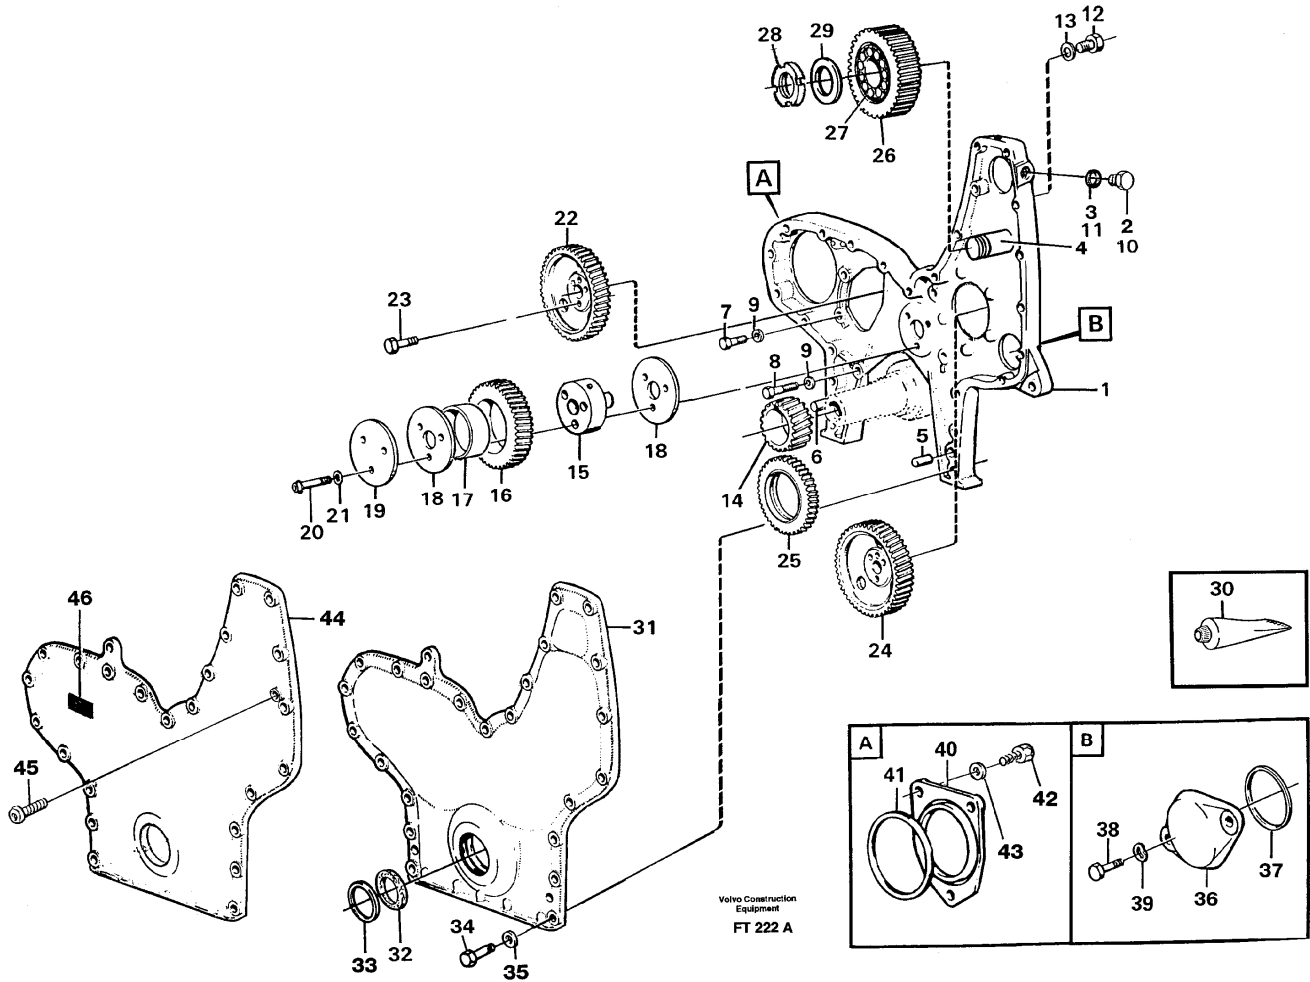

Date: 2014/1/9	Image id: FT222A	Catalogue: 99521	Model: EC340
Brand: Volvo	Serial: 1001-9999	Group/Section: 215/100	Title: Timing gear casing and gears.

Pos	Part	Q1	Q2	Q3	Q4	Q5	PS	Kit	Description	Option(s)	Remark
1	VOE8194639	1							Tmg Gear Casing		
2	VOE13960633	2							•Plug		(960633)
3	VOE13947625	2							•Plane Gasket		(947625)
4	VOE8194626	1							•Pin		
5	VOE13941510	1							•Pin		(941510)
6	VOE13941511	1							•Pin		(941511)
7	VOE941939	4							Screw		
8	VOE955537	1							Screw		
9	VOE13942336	5							Spring Washer		(942336)
10	VOE13960633	1							Plug		(960633)
11	VOE13947625	1							Plane Gasket		
12	VOE7192114	1							Plug		
13	VOE13947627	1							Plane Gasket		(947627)
14		1							Crankshaft gear		See ref 216/100