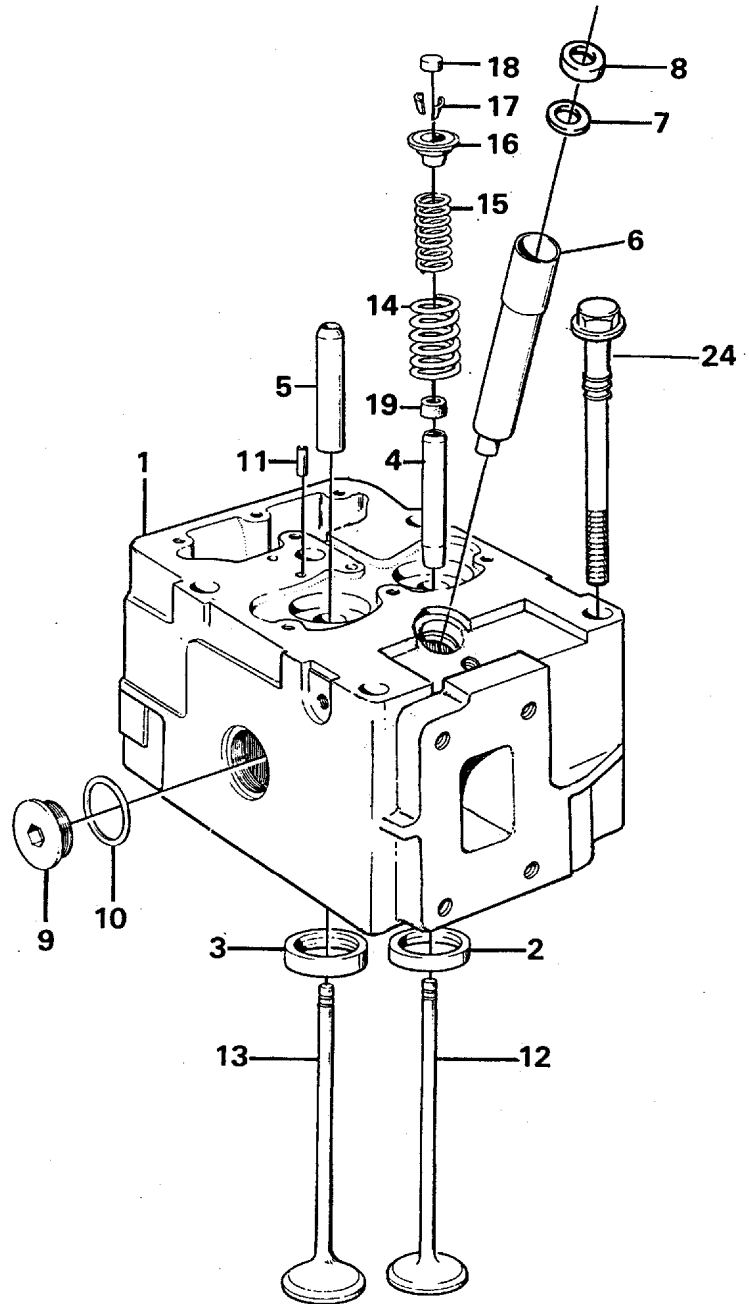

Date: <b>2014/1/9</b>	Image id: <b>FT356</b>	Catalogue: <b>99521</b>	Model: <b>EC340</b>
Brand: <b>Volvo</b>	Serial: <b>1001-9999</b>	Group/Section: <b>210/150</b>	Title: <b>Engine</b>

Pos	Part	Q1	Q2	Q3	Q4	Q5	PS	Kit	Description	Option(s)	Remark
	VOE15003091	1							Engine		(VOE497282)TD 103 KAE
1		1							Cylinder block		See ref 212/100
2		1							Cylinder head		See ref 211/100
3		1							Flywheel housing		See ref 210/200
4		1							Crank mechanism		See ref 216/100
5		1							Cyl liner and piston		See ref 213/100
6		1							Camshaft		See ref 215/150
7		1							Timing gear casing		See ref 215/100
8		1							Lubricating system		See ref 221/100
9		1							Oil sump		See ref 217/100
10		1							Inlet pipe		See ref 251/150
11		1							Exhaust pipe		See ref 251/200
12		1							Turbocharger		See ref 255/100

13		1							Engine mounting		See ref 218/100
14		1							Fuel system		See ref 235/250
15		1							Cooling system		See ref 260/100
16		1							Starter motor		See ref 330/100

Date: <b>2014/1/9</b>	Image id: <b>FT217</b>	Catalogue: <b>99521</b>	Model: <b>EC340</b>
Brand: <b>Volvo</b>	Serial: <b>1001-9999</b>	Group/Section: <b>210/200</b>	Title: <b>Flywheel housing</b>

10	VOE955899	12							Washer		
11	VOE180761	1							Plug		
12	VOE7011996	1							Gasket		(VOE11996)
13	VOE11039533	1							Ind Sensor		B5
14	VOE940152	1							Hexagon Nut		

Date: <b>2014/1/9</b>	Image id: <b>FT218</b>	Catalogue: <b>99521</b>	Model: <b>EC340</b>
Brand: <b>Volvo</b>	Serial: <b>1001-9999</b>	Group/Section: <b>211/100</b>	Title: <b>Cylinder head</b>

Volvo Construction  
Equipment  
FT 218

Pos	Part	Q1	Q2	Q3	Q4	Q5	PS	Kit	Description	Option(s)	Remark
1	VOE8194452	6							Cylinder head		
2	VOE467474	6							•Valve seat		STD D
	VOE467590	6							•Valve seat		0,2 O SZ
3	VOE1545886	6							•Valve seat		STD D, (11987041)
	VOE1545885	6							•Valve seat		(VOE11987040)0,2 O SZ