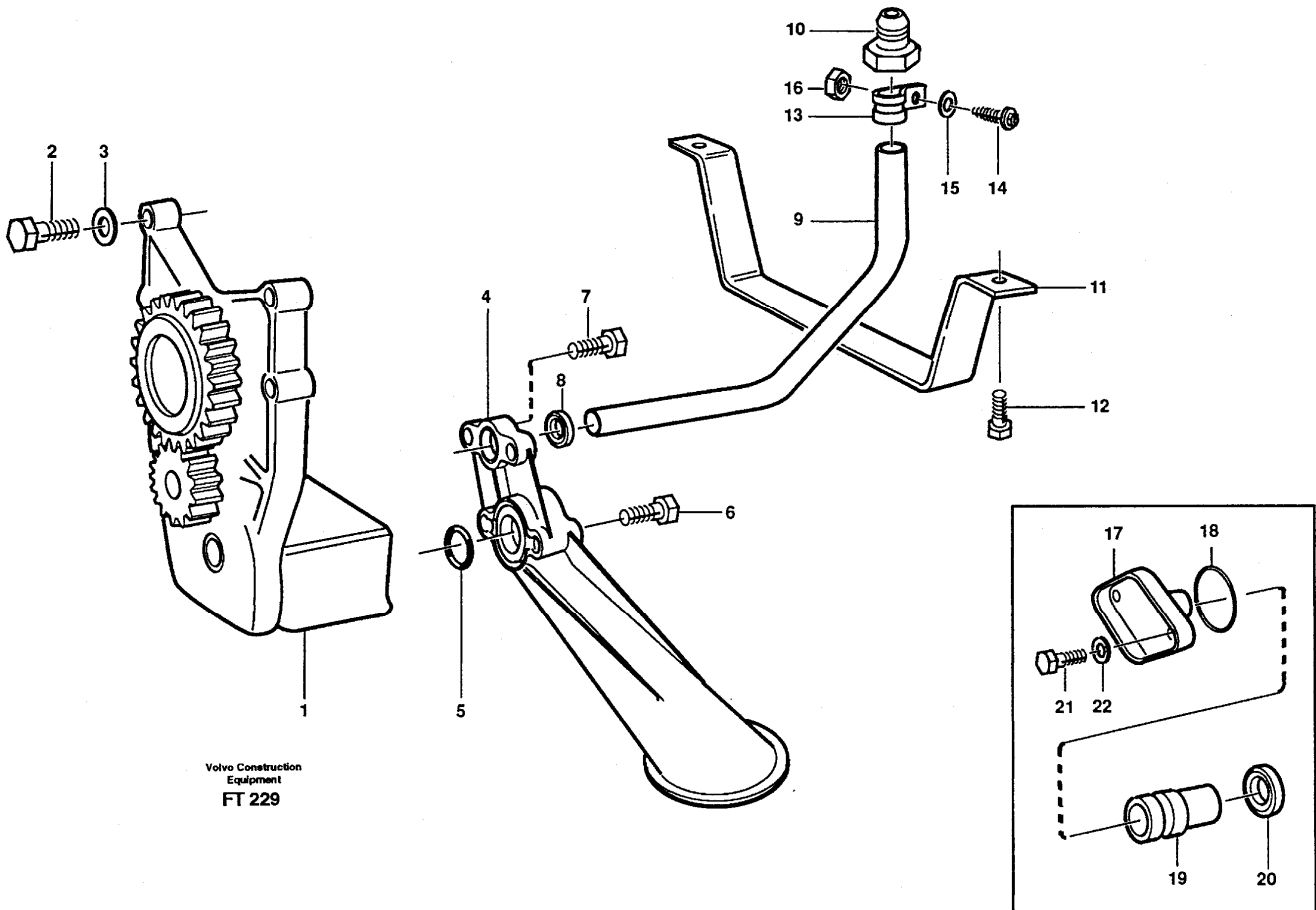

Date: 2014/1/9	Image id: FT229	Catalogue: 99521	Model: EC340
Brand: Volvo	Serial: 1001-9999	Group/Section: 221/100	Title: Lubricating oil system

Pos	Part	Q1	Q2	Q3	Q4	Q5	PS	Kit	Description	Option(s)	Remark
1		1							Oil pump		See ref 221/150
2	VOE955538	4							Hexagon screw		
3	VOE13942336	4							Spring washer		
4	VOE479325	1							Oil strainer		
5	VOE949659	1							O-ring		
6	VOE959795	2							Hexagon screw		
7	VOE942402	2							Flange screw		
8	VOE470263	1							Sealing ring		
9	VOE8125392	1							Oil feed pipe		
10	VOE466908	1							Fitting		
11	VOE470918	1							Bracket		
12	VOE942402	2							Flange screw		
13	VOE11000239	1							Clamp		
14	VOE942402	1							Flange screw		
15	VOE13955894	1							Washer