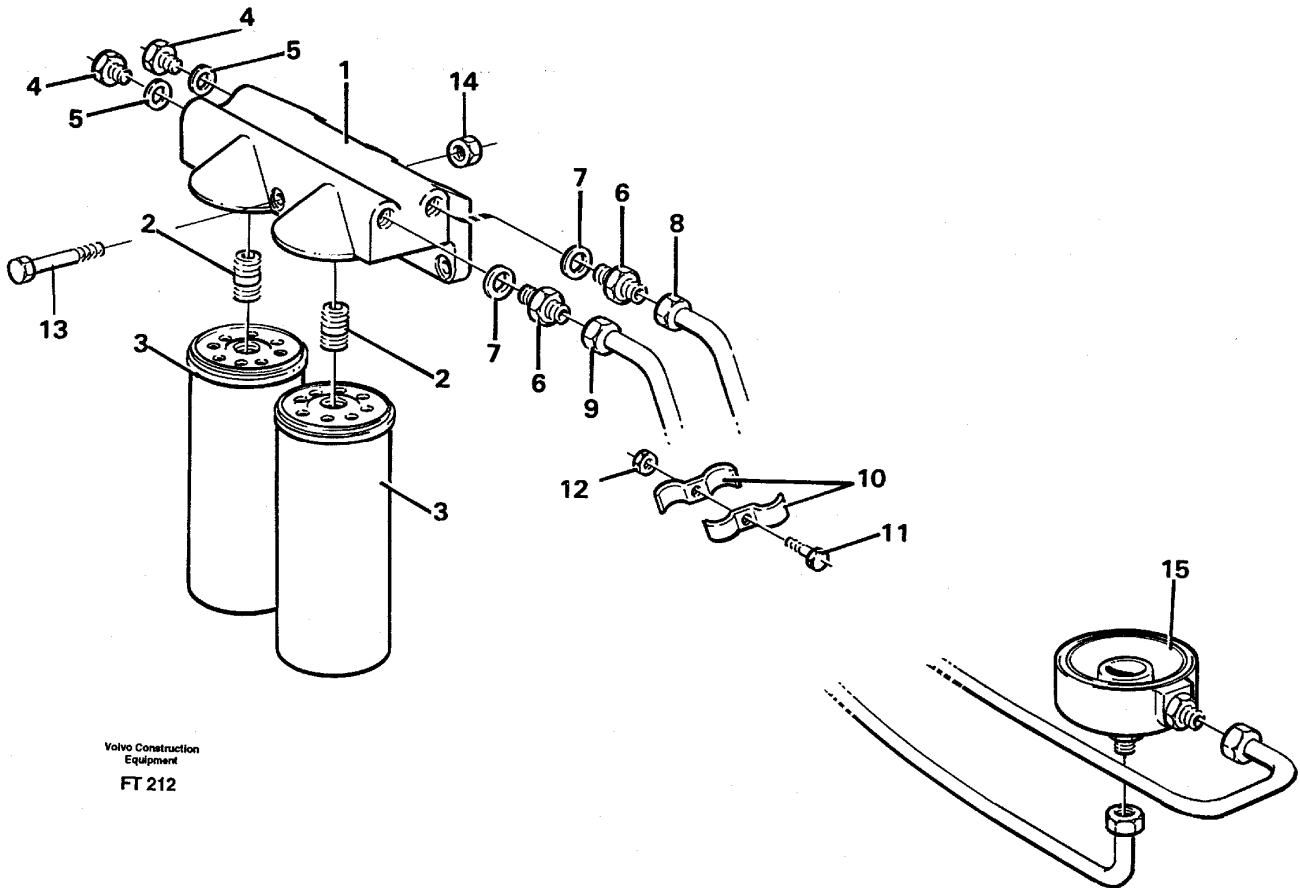

Date: 2014/1/9	Image id: FT212	Catalogue: 99521	Model: EC340
Brand: Volvo	Serial: 1001-9999	Group/Section: 222/200	Title: Oil filter

Volvo Construction
Equipment
FT 212

Pos	Part	Q1	Q2	Q3	Q4	Q5	PS	Kit	Description	Option(s)	Remark
1	VOE11031901	1							Oil Filter Hsg		
2	VOE466623	2							Nipple		
3	VOE466634	2							Oil Filter		
4	VOE13960634	2							Plug		
5	VOE13947627	2							Plane Gasket		(VOE947627)
6	VOE947554	2							Nipple		
7	VOE948885	2							Plane Gasket		
8	VOE11031245	1							Pipe		
9	VOE11031246	1							Pipe		
10	VOE947219	4							Clamp		(VOE13947219)
11	VOE965212	2							Screw		(VOE13965212)
12	VOE13945407	2							Nut		
13	VOE13965185	3							Flange screw		L = 40mm
	VOE968237	1							Flange screw		L = 120mm
14	VOE13971095	4							Flange nut