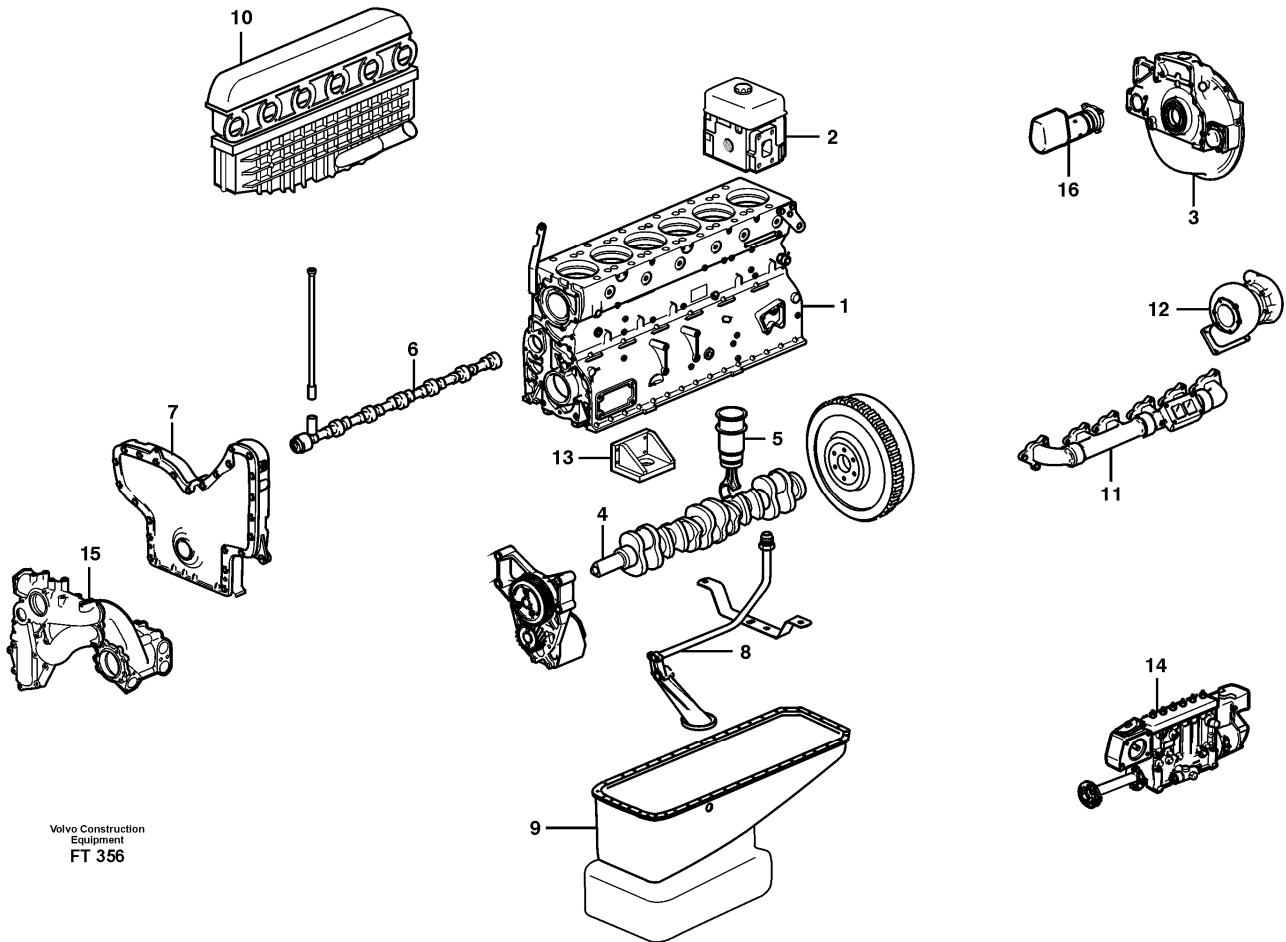

Date: <b>2014/1/9</b>	Image id: <b>FT356</b>	Catalogue: <b>99521</b>	Model: <b>EC340</b>
Brand: <b>Volvo</b>	Serial: <b>1001-9999</b>	Group/Section: <b>210/150</b>	Title: <b>Engine</b>

Pos	Part	Q1	Q2	Q3	Q4	Q5	PS	Kit	Description	Option(s)	Remark
	VOE15003091	1							Engine		(VOE497282)TD 103 KAE
1		1							Cylinder block		See ref 212/100
2		1							Cylinder head		See ref 211/100
3		1							Flywheel housing		See ref 210/200
4		1							Crank mechanism		See ref 216/100
5		1							Cyl liner and piston		See ref 213/100
6		1							Camshaft		See ref 215/150
7		1							Timing gear casing		See ref 215/100
8		1							Lubricating system		See ref 221/100
9		1							Oil sump		See ref 217/100
10		1							Inlet pipe		See ref 251/150
11		1							Exhaust pipe		See ref 251/200
12		1							Turbocharger		See ref 255/100

13		1							Engine mounting		See ref 218/100
14		1							Fuel system		See ref 235/250
15		1							Cooling system		See ref 260/100
16		1							Starter motor		See ref 330/100

Date: <b>2014/1/9</b>	Image id: <b>FT217</b>	Catalogue: <b>99521</b>	Model: <b>EC340</b>
Brand: <b>Volvo</b>	Serial: <b>1001-9999</b>	Group/Section: <b>210/200</b>	Title: <b>Flywheel housing</b>