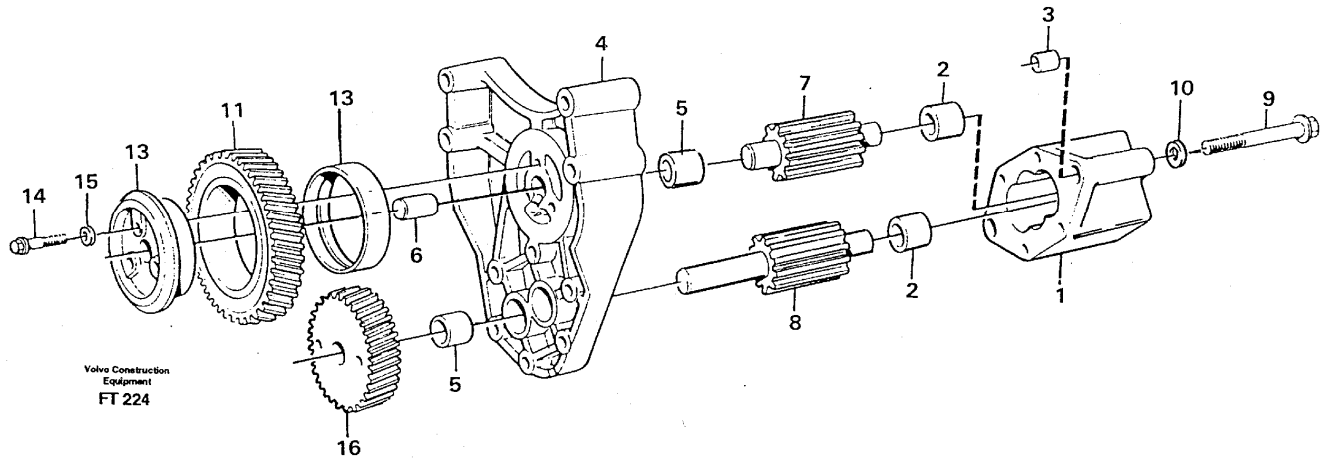

Date: <b>2014/1/9</b>	Image id: <b>FT224</b>	Catalogue: <b>99521</b>	Model: <b>EC340</b>
Brand: <b>Volvo</b>	Serial: <b>1001-9999</b>	Group/Section: <b>221/150</b>	Title: <b>Oil pump</b>

Pos	Part	Q1	Q2	Q3	Q4	Q5	PS	Kit	Description	Option(s)	Remark
	VOE478649	1							Oil pump		
1		1					NS		•Housing		
2	VOE470347	2							••Bushing		
3	VOE401146	2							••Guide sleeve		
4	VOE470349	1					NS		•Bracket		
5	VOE470347	2							••Bushing		
6	VOE191171	1							•Pin		(VOE7191171)
7		1					NS		•Shaft		
8	VOE478232	1							•Drive Gear		
9	VOE955531	2							•Hexagon screw		
10	VOE13941907	2							•Washer		
11	VOE422047	1							•Idler gear		
12	VOE422314	1							••Bushing		
13	VOE422313	1							•Bearing sleeve		
14	VOE940186	3							•Hexagon screw		
15	VOE13941907	3							•Washer		
16	VOE478232	1							•Drive Gear		
	VOE276156	1							Repair kit		