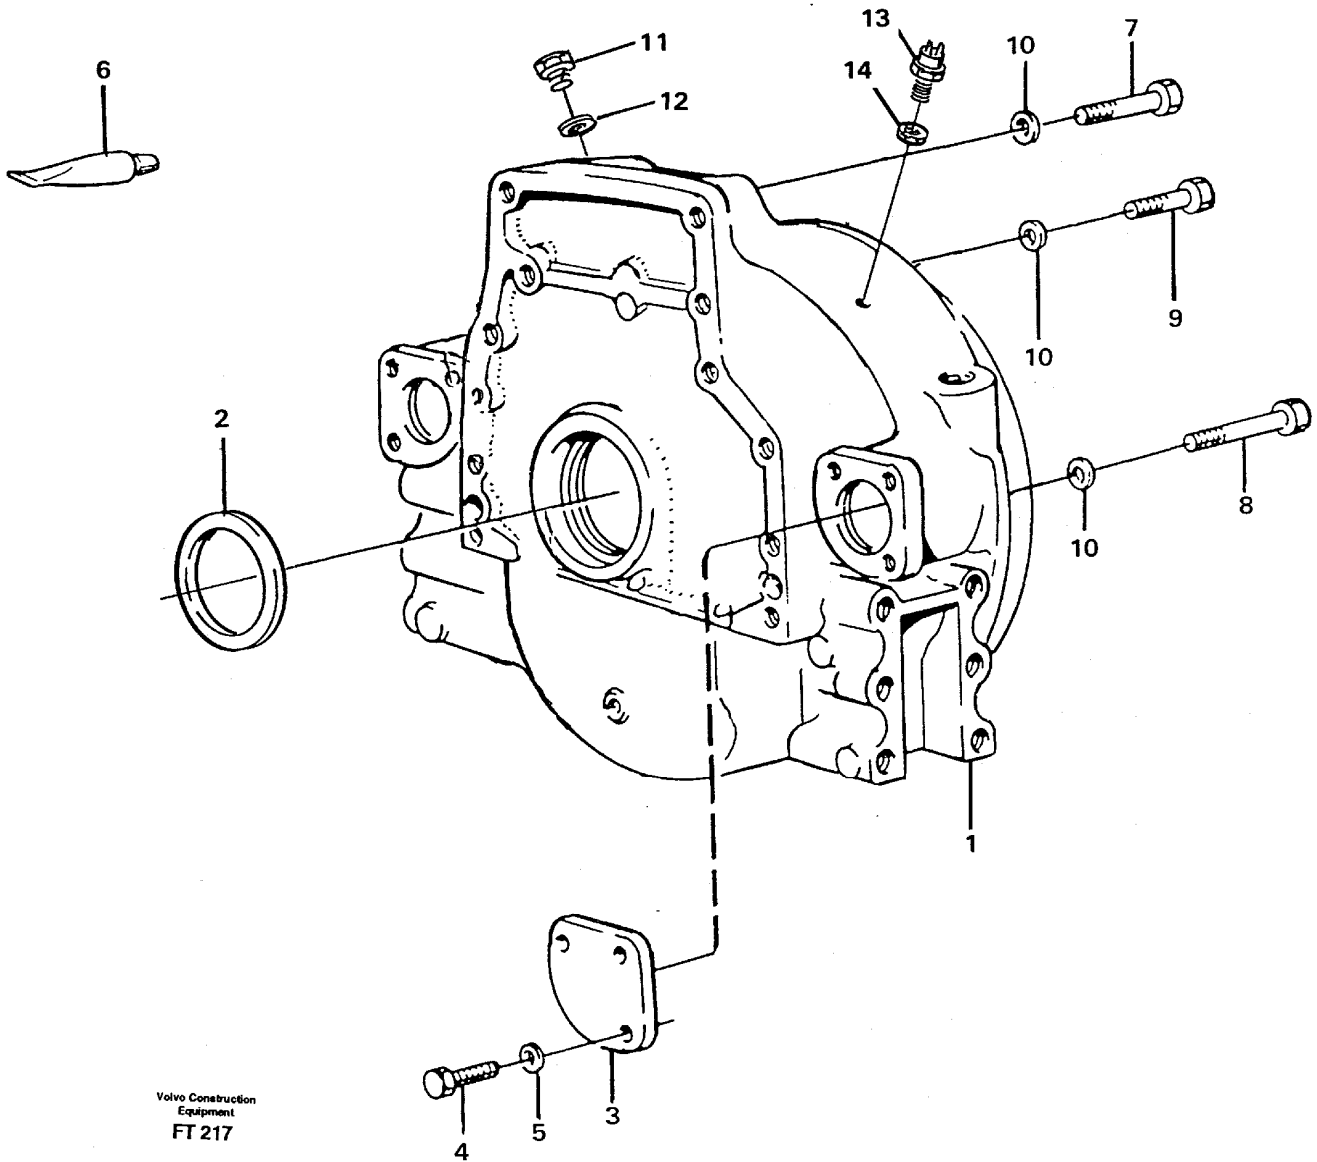

Date: 2014/1/9	Image id: FT217	Catalogue: 99521	Model: EC340
Brand: Volvo	Serial: 1001-9999	Group/Section: 210/200	Title: Flywheel housing

Pos	Part	Q1	Q2	Q3	Q4	Q5	PS	Kit	Description	Option(s)	Remark
1	VOE11701057	1					OP		Casing		
2	VOE3825164	1					SS		•Sealing ring		
3	VOE423081	1							•Seal Flange		
4	VOE13940114	3							•Screw		
5	VOE13942336	3							•Spring Washer		
6	VOE11713514	REQ							Sealant		(VOE1161231)
7	VOE955582	2							Hexagon screw		
8	VOE955587	2							Screw		
9	VOE955580	8							Hexagon screw