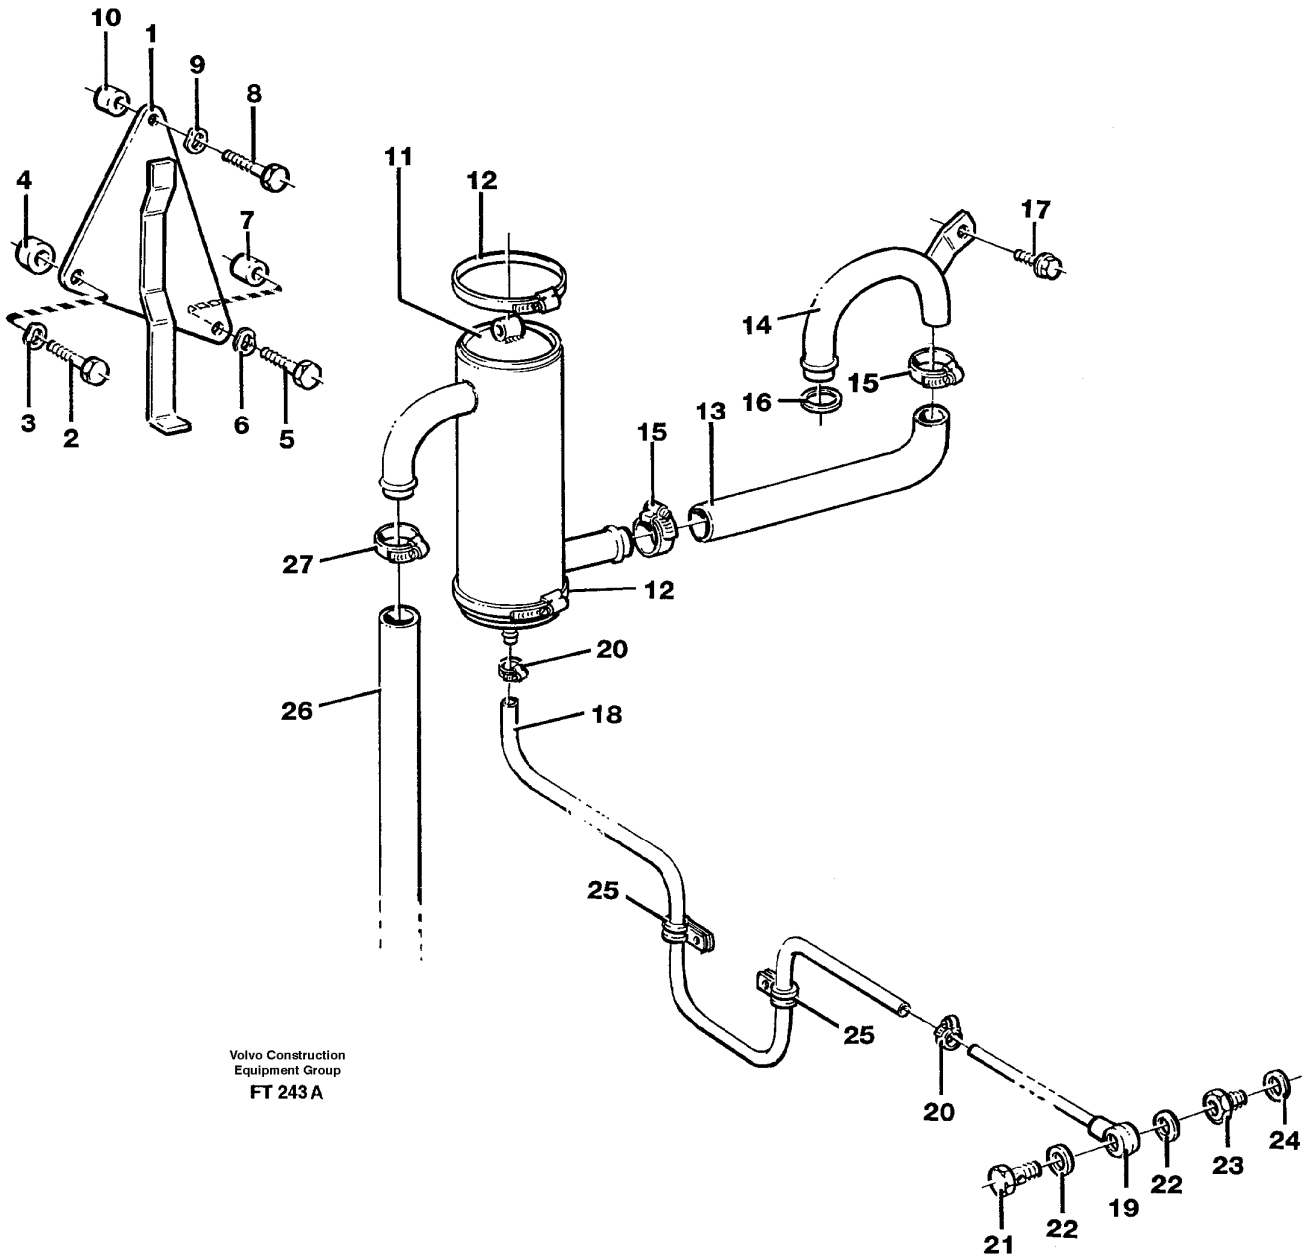

Date: 2014/1/9	Image id: FT243A	Catalogue: 99521	Model: EC340
Brand: Volvo	Serial: 1001-9999	Group/Section: 212/150	Title: Crankcase ventilation.

Pos	Part	Q1	Q2	Q3	Q4	Q5	PS	Kit	Description	Option(s)	Remark
1	VOE11031267	1							Bracket		
2	VOE955564	1							Hexagon screw		
3	VOE940280	1							Spring washer		
4	VOE1678297	1							Spacer sleeve		
5	VOE13940162	1							Screw		
6	VOE13942336	1							Spring washer		
7	VOE821540	1							Spacer sleeve