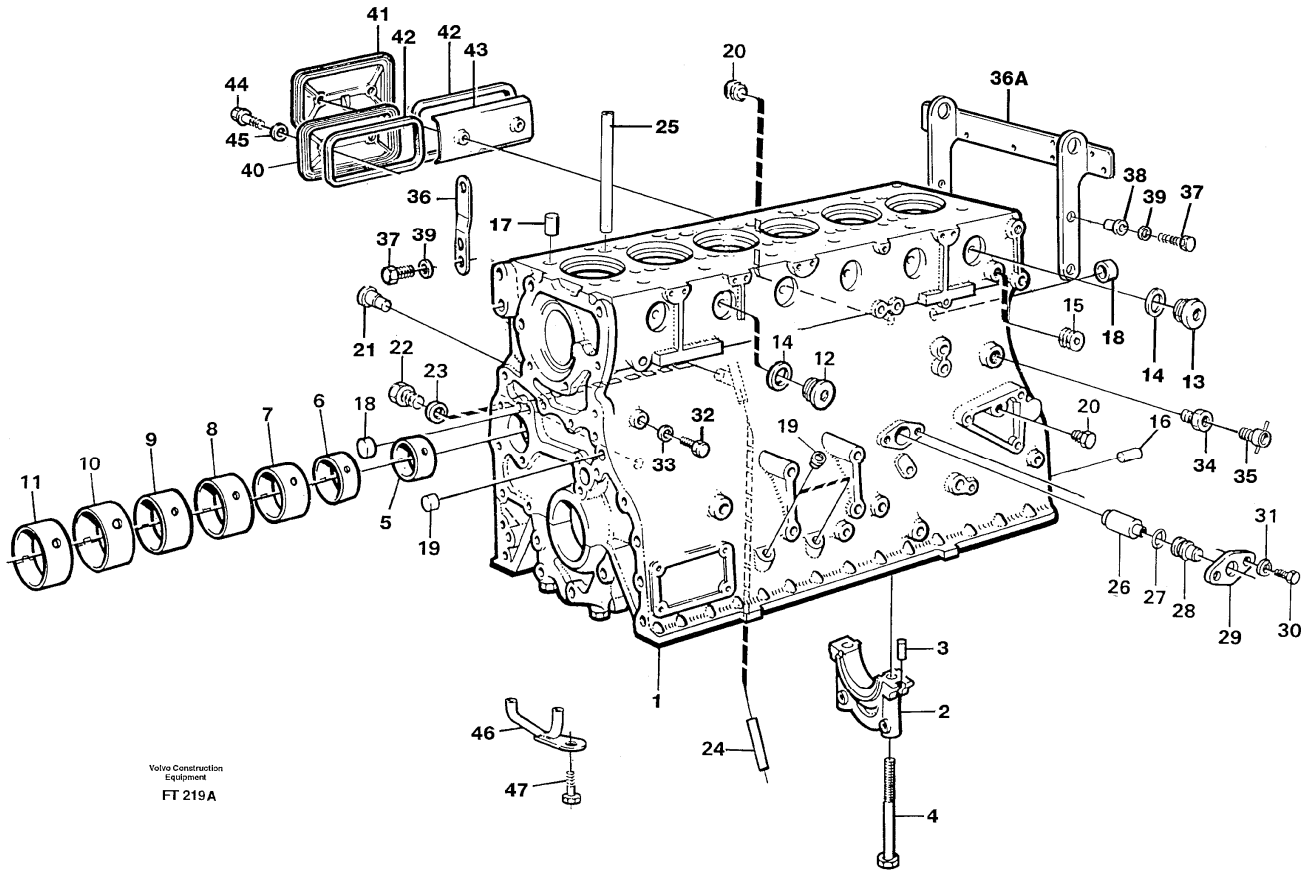

Date: 2014/1/9	Image id: FT219A	Catalogue: 99521	Model: EC340
Brand: Volvo	Serial: 1001-9999	Group/Section: 212/100	Title: Cylinder block

Volvo Construction
Equipment
FT 219A

Pos	Part	Q1	Q2	Q3	Q4	Q5	PS	Kit	Description	Option(s)	Remark
1	VOE8194668	1							Cylinder block		
2	VOE467630	1					NS		•Cap		
3	VOE422426	1							•Pin		
4	VOE7422067	14							•Screw		
5	VOE422076	1							•Bushing		
6	VOE422077	1							•Bushing		
7	VOE422078	1							•Bushing		
8	VOE11000014	1							•Bushing		
9	VOE422080	1							•Bushing		
10	VOE422081	1							•Bushing		
11	VOE422082	1							•Bushing		
12	VOE467367	5							•Plug		(467649)
13	VOE821335	1							•Plug		
14	VOE1556907	1							•Gasket		(VOE469328)(468462)
15	VOE952075	1							•Plug