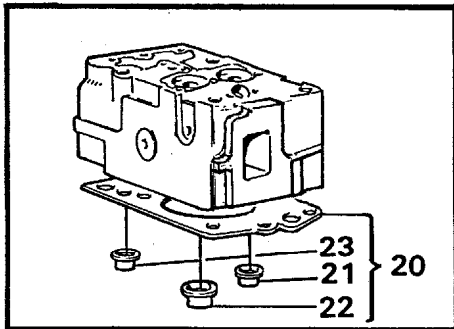

Date: 2014/1/9	Image id: FT218	Catalogue: 99521	Model: EC340
Brand: Volvo	Serial: 1001-9999	Group/Section: 211/100	Title: Cylinder head

Volvo Construction
Equipment
FT 218

Pos	Part	Q1	Q2	Q3	Q4	Q5	PS	Kit	Description	Option(s)	Remark
1	VOE8194452	6							Cylinder head		
2	VOE467474	6							•Valve seat		STD D
	VOE467590	6							•Valve seat		0,2 O SZ
3	VOE1545886	6							•Valve seat		STD D, (11987041)
	VOE1545885	6							•Valve seat		(VOE11987040)0,2 O SZ