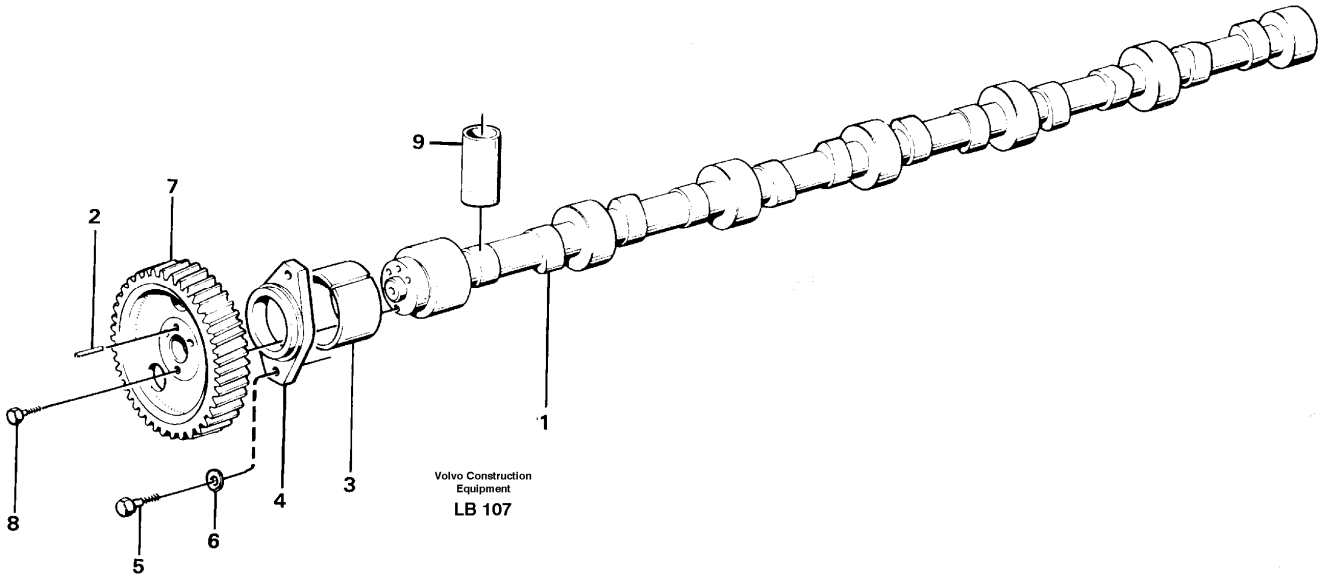

Date: 2014/1/19	Image id: LB107	Catalogue: 99528	Model: EC450
Brand: Volvo	Serial: 1782-9999	Group/Section: 215/150	Title: Camshaft

Pos	Part	Q1	Q2	Q3	Q4	Q5	PS	Kit	Description	Option(s)	Remark
1	VOE8193727	1							Camshaft		(VOE479620)
2	VOE950588	1							•Pin		
3		7							Bushing		See ref 212/100
4	VOE465789	1							Flange		(VOE469324)
5	VOE13940115	2							Screw		
6	VOE13942336	2							Spring washer		
7		1							Camshaft gear		See ref 215/100
8		3							Screw		See ref 215/100
9		12							Tappet		See ref 214/100