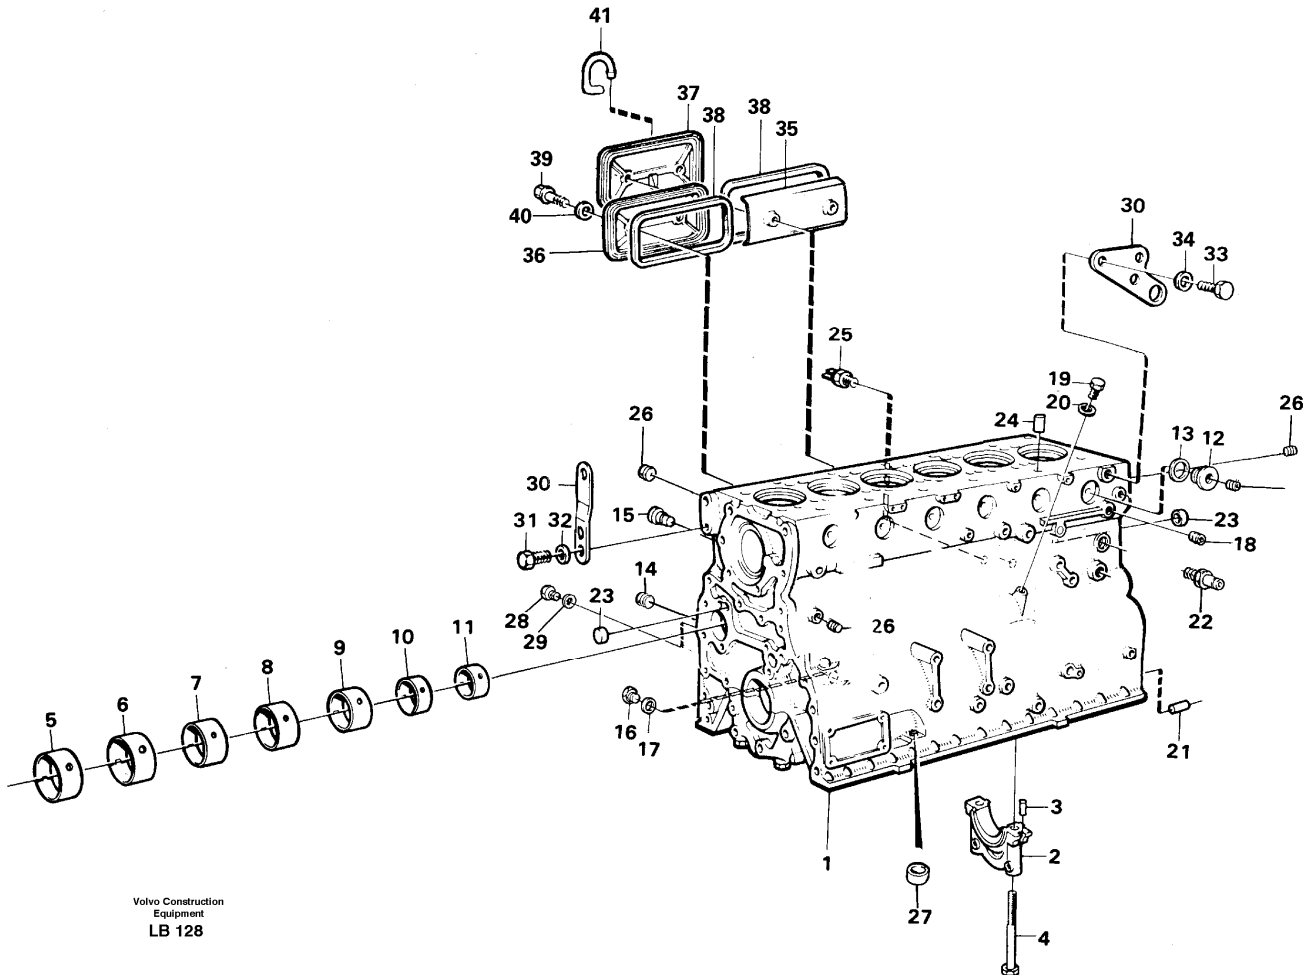

Date: 2014/1/19	Image id: LB103	Catalogue: 99528	Model: EC450
Brand: Volvo	Serial: 1782-9999	Group/Section: 211/100	Title: Cylinder head.

Volvo Construction
Equipment
LB 103

Pos	Part	Q1	Q2	Q3	Q4	Q5	PS	Kit	Description	Option(s)	Remark
	VOE479952	6							Cylinder head		

Date: 2014/1/19	Image id: LB128	Catalogue: 99528	Model: EC450
Brand: Volvo	Serial: 1782-9999	Group/Section: 212/100	Title: Cylinder block

Pos	Part	Q1	Q2	Q3	Q4	Q5	PS	Kit	Description	Option(s)	Remark
1	VOE478992	1							Cylinder block		(VOE479750)
2		7					NS		•Cap		
3	VOE422426	1							•Pin		
4	VOE423444	14							•Screw		
5	VOE422076	1							•Bushing		
6	VOE422077	1							•Bushing		
7	VOE422078	1							•Bushing		
8	VOE11000014	1							•Bushing		
9	VOE422080	1							•Bushing		
10	VOE422081	1							•Bushing		
11	VOE422082	1							•Bushing		
12	VOE467367	6							•Plug		
13	VOE1556907	6							•Gasket		(VOE469328)