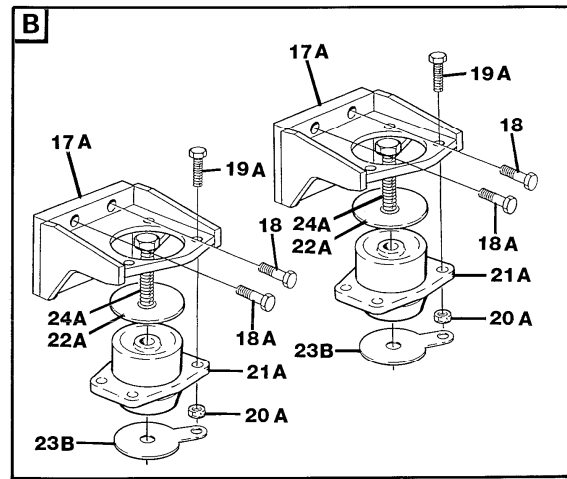

Date: 2014/1/19	Image id: LB361A	Catalogue: 99528	Model: EC450
Brand: Volvo	Serial: 1782-9999	Group/Section: 218/150	Title: Engine mounting Fabriknr. 1770-

Volvo Construction
Equipment
LB 361 A

Pos	Part	Q1	Q2	Q3	Q4	Q5	PS	Kit	Description	Option(s)	Remark
1	VOE14344717	1							Engine anchorage		FRONT, RH
2	VOE14342202	1							Adapter		FRONT,RH. SER NO -1841
3	VOE14344716	1							Engine anchorage		FRONT, LH
4	VOE14342183	1							Adapter		FRONT, LH. SER NO -1841
5	VOE14310035	8							Lock screw		
6	VOE13965185	7							Screw		
7	VOE13965220	1							Screw		
8	VOE13971089	8							Lock nut		
9	VOE13965562	1							Bracket		
10	VOE952643	1							Clamp		
11	VOE13955271	1							Screw		
12	VOE13955781	1							Nut		
13	VOE14343643	2							Rubber cushion		(VOE14341744)