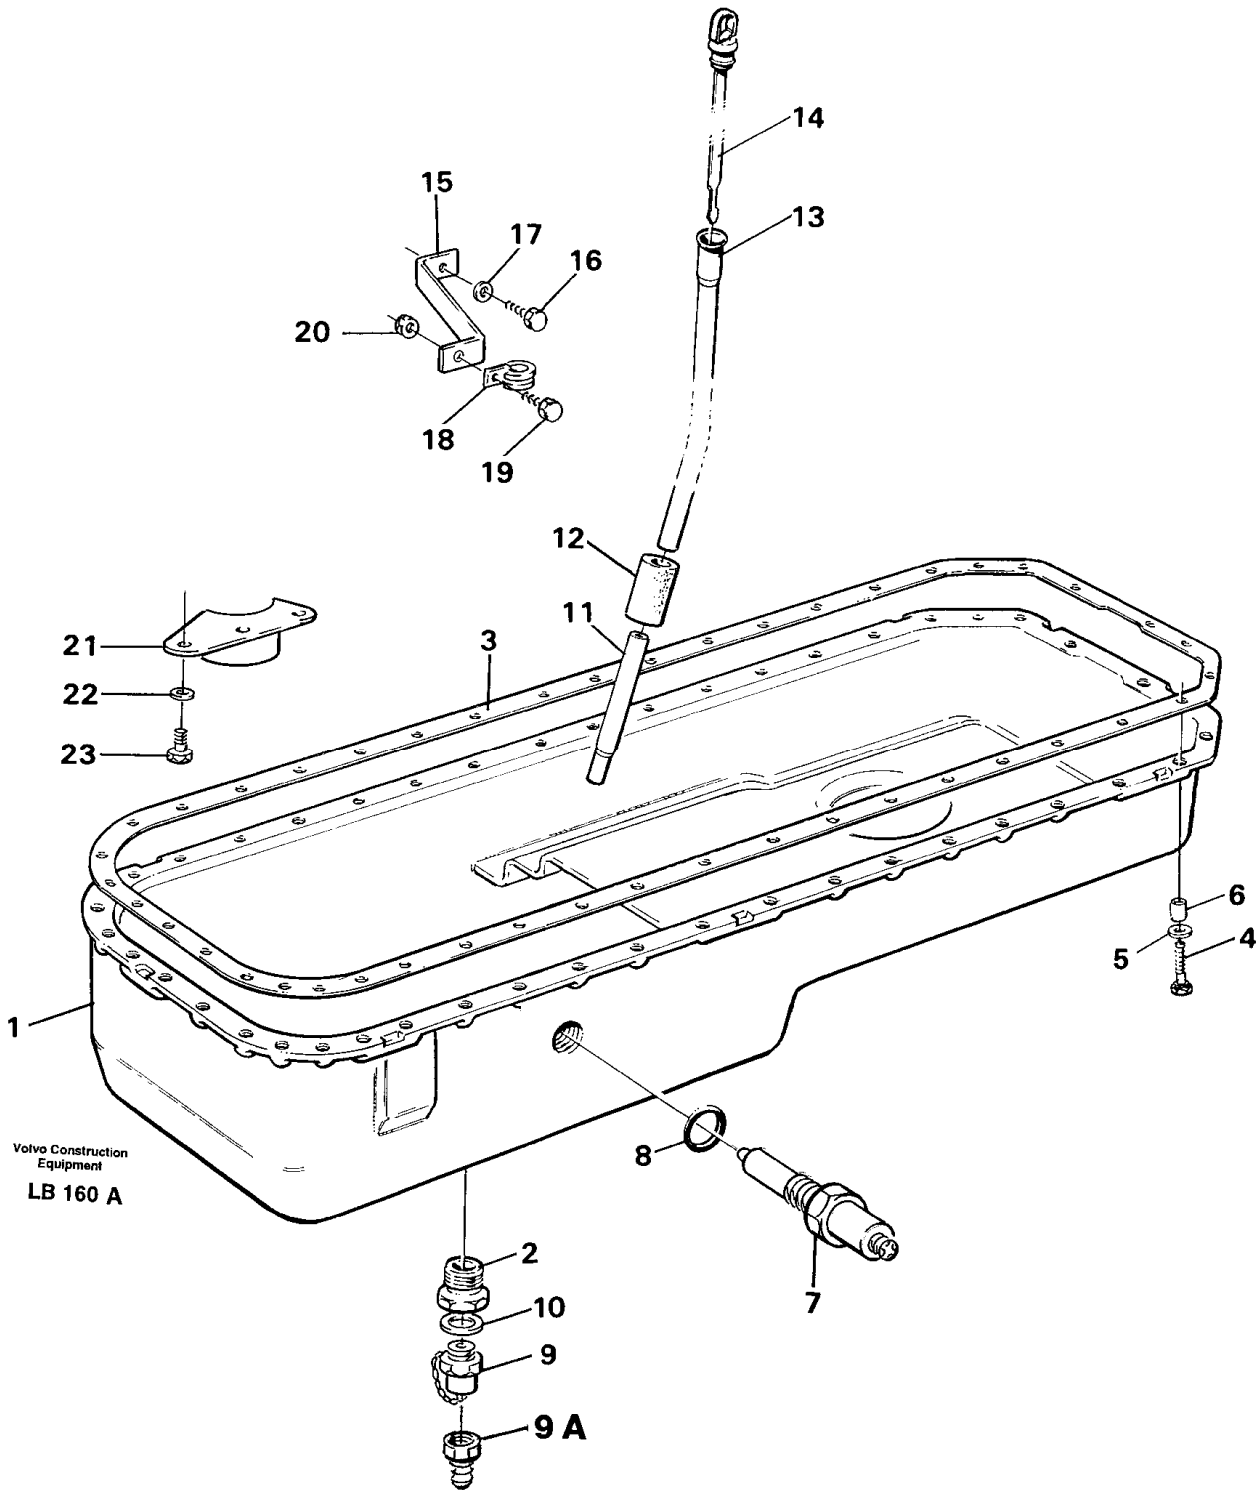

Date: 2014/1/19	Image id: LB160A	Catalogue: 99528	Model: EC450
Brand: Volvo	Serial: 1782-9999	Group/Section: 217/100	Title: Oil sump

Pos	Part	Q1	Q2	Q3	Q4	Q5	PS	Kit	Description	Option(s)	Remark
1	VOE11031870	1							Oil pan