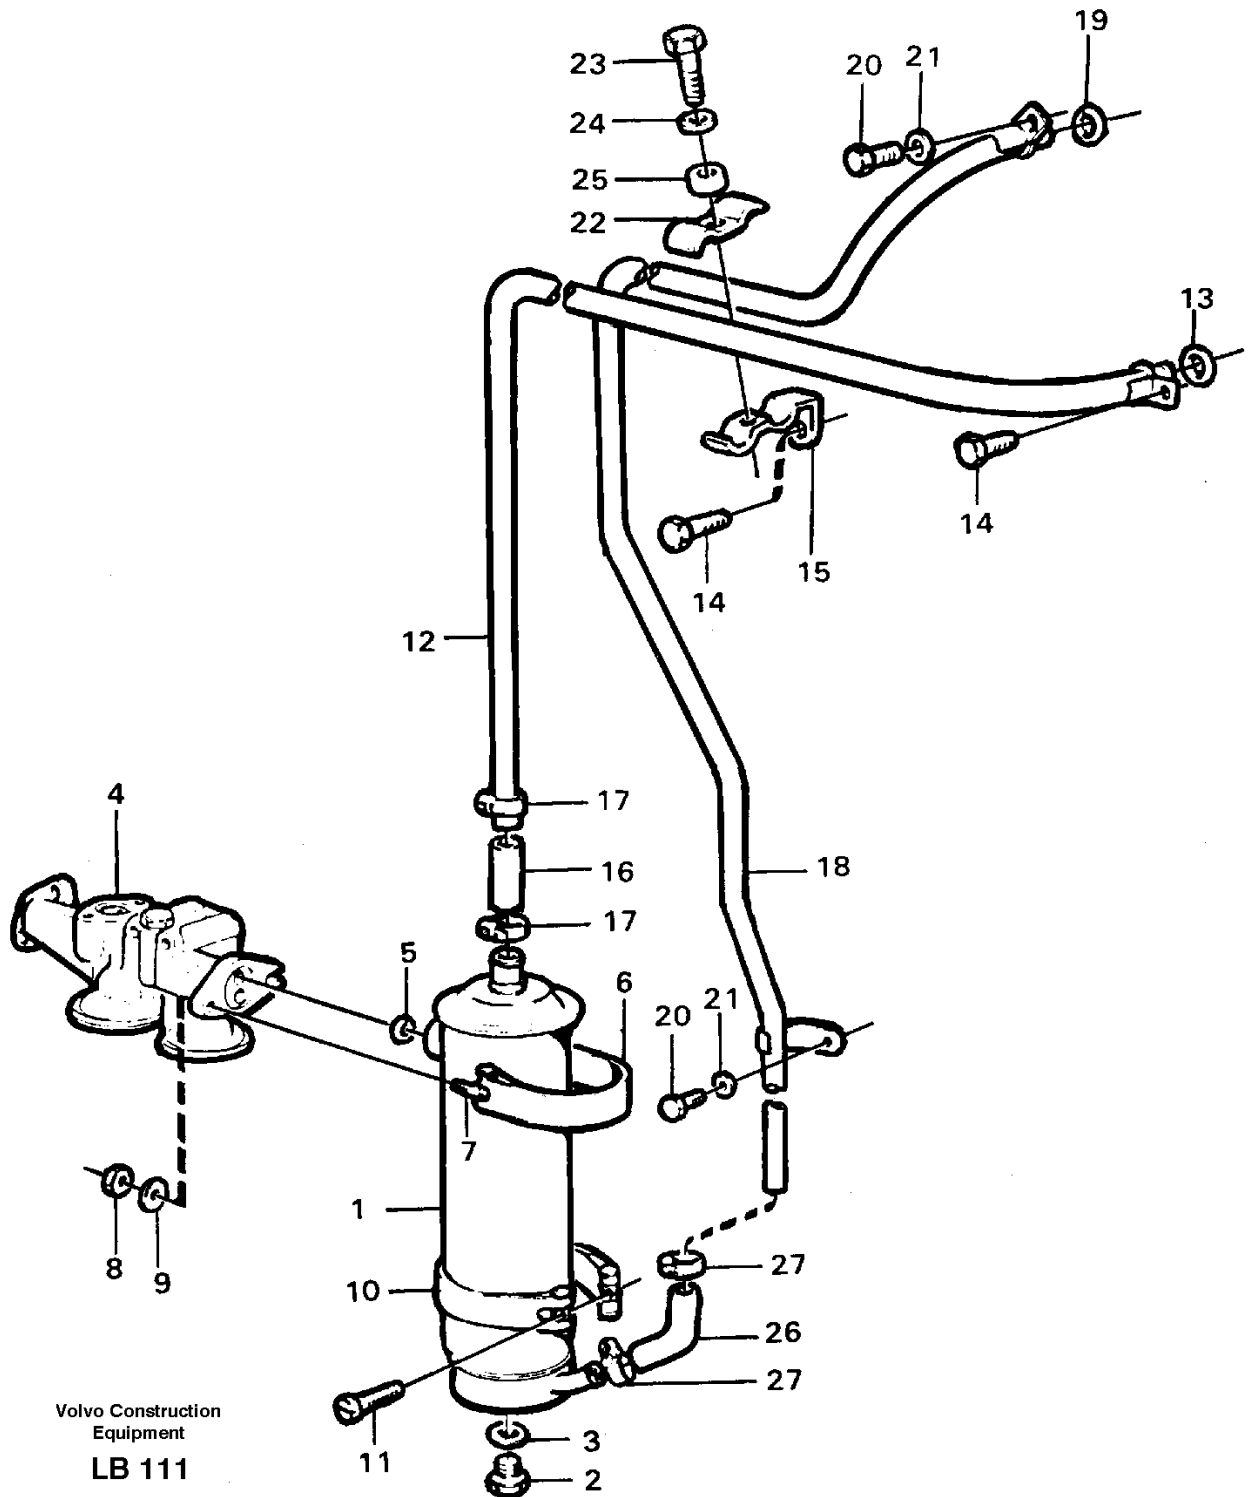

Date: 2014/1/19	Image id: LB111	Catalogue: 99528	Model: EC450
Brand: Volvo	Serial: 1782-9999	Group/Section: 223/100	Title: Oil cooler

Pos	Part	Q1	Q2	Q3	Q4	Q5	PS	Kit	Description	Option(s)	Remark
1	VOE468612	1							Oil cooler