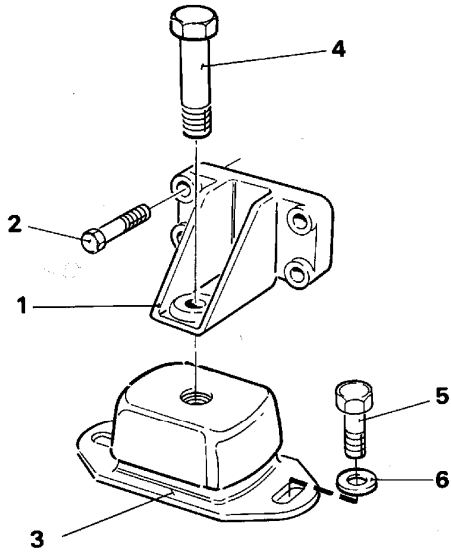

Date: 2014/1/19	Image id: LB171	Catalogue: 99528	Model: EC450
Brand: Volvo	Serial: 1782-9999	Group/Section: 218/100	Title: Engine mounting SER NO -1769

Volvo Construction
Equipment
LB171

Pos	Part	Q1	Q2	Q3	Q4	Q5	PS	Kit	Description	Option(s)	Remark
1	VOE14054866	2					OP		Engine anchorage		LH
2	VOE955581	8							Hexagon screw		
3	VOE14216299	2							Rubber damper		
4	VOE955388	2							Hexagon screw		
5	VOE955363	4							Hexagon screw		
6	VOE14266321	4							Washer		
7	VOE14262706	2							Engine anchorage		RH
8	VOE13965193	12							Screw		
9	VOE14213835	2							Rubber damper		
10	VOE955388	2							Hexagon screw		
11	VOE955363	4							Hexagon screw		
12	VOE14266321	4							Washer		
13	VOE14024293	REQ					OP		Locking fluid