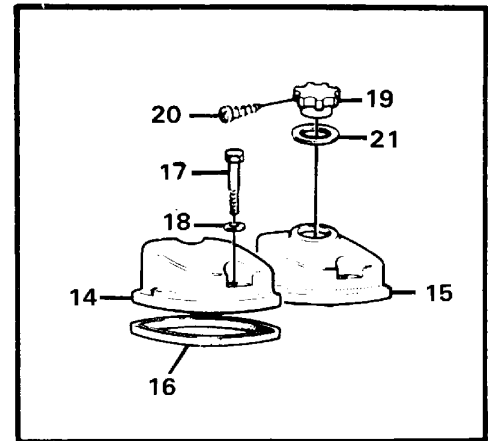

Date: 2014/1/19	Image id: LB104	Catalogue: 99528	Model: EC450
Brand: Volvo	Serial: 1782-9999	Group/Section: 213/100	Title: Cylinder liner and piston

Pos	Part	Q1	Q2	Q3	Q4	Q5	PS	Kit	Description	Option(s)	Remark
	VOE275634	6							Cylinder liner kit		

1	VOE478140	6					NS		•Cylinder liner		
2	VOE270950	6							•Sealing Kit		
3	VOE470922	6							••Seal Ring		
4	VOE470190	12					NS		••Sealing ring		
5	VOE424833	6					SE		••Sealing ring		
6	VOE478150	6					NS		•Piston		
7	VOE270603	6							•Piston Ring Kit		
8	VOE470855	6					NS		••Compress. ring, upper		
9	VOE468033	6					NS		••Oil ring		
10	VOE478036	6					NS		••Compress. ring, lower		
11	VOE468587	6					NS		••Expanding- / oil ring		
12	VOE479875	6					NS		•Piston Pin		SER NO -243268
	VOE8193837	6							•Piston Pin		SER NO 243269-
13	VOE423124	12							•Lock Ring		
14	VOE468271	REQ							Shim		THICK = 0,2MM
14	VOE468272	REQ							Shim		THICK = 0,3MM
14	VOE468273	REQ							Shim		THICK = 0,5MM
15		1							Connecting rod		See ref 216/100

Date: 2014/1/19	Image id: LB105	Catalogue: 99528	Model: EC450
Brand: Volvo	Serial: 1782-9999	Group/Section: 214/100	Title: Valve mechanism

Volvo Construction
Equipment
LB 105

Pos	Part	Q1	Q2	Q3	Q4	Q5	PS	Kit	Description	Option(s)	Remark
1	VOE479863	12							Tappet		
2	VOE423021	12							Push rod		ENG - 249991
	VOE423021	12							Push rod		(VOE423021)ENG 249992 - 252856
	VOE423021	12							Push rod		ENG 252857 -
3	VOE423266	6							Bearing Bracket		
4	VOE423331	18							Screw		
5	VOE423267	6							Shaft		
6	VOE946778	12							•Cap plug		
7	VOE950499	6							•Pin		
8	VOE423263	12							Rocker arm		
9	VOE422066	12							•Bushing		