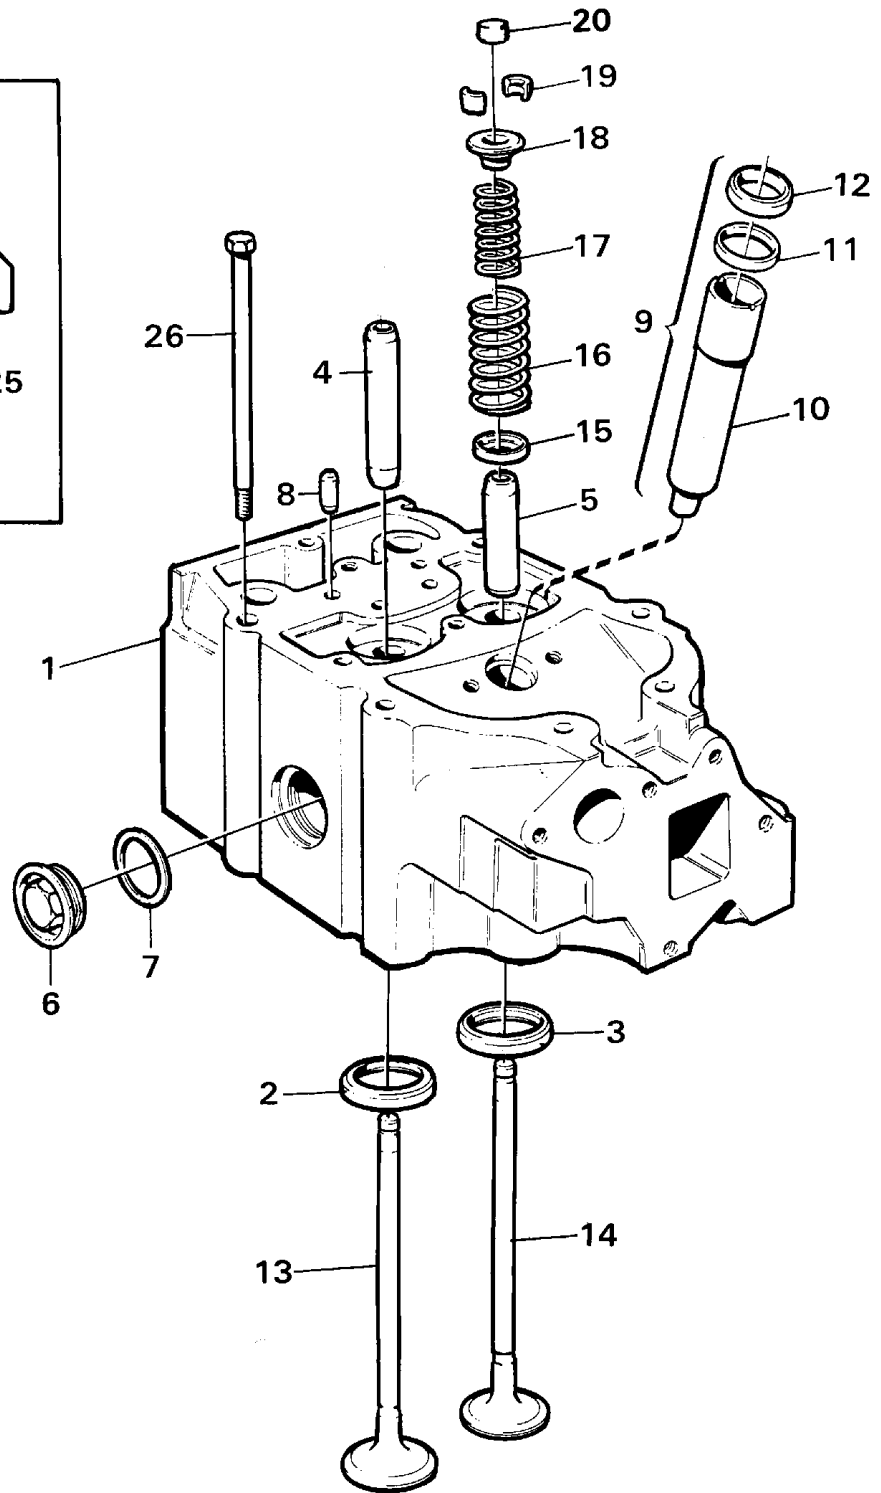

Date: 2014/1/19	Image id: LB102A	Catalogue: 99528	Model: EC450
Brand: Volvo	Serial: 1782-9999	Group/Section: 210/200	Title: Flywheel housing

Pos	Part	Q1	Q2	Q3	Q4	Q5	PS	Kit	Description	Option(s)	Remark
1	VOE11701057	1					OP		Casing		
2	VOE3825164	1					SS		•Sealing ring		
3	VOE423081	1							•Seal Flange		
4	VOE13940114	3							•Screw		
5	VOE13942336	3							•Spring Washer		
6	VOE11713514	REQ							Sealant		(VOE1161231)
7	VOE955582	2							Hexagon screw		
8	VOE955587	2							Screw		

9	VOE955580	8							Hexagon screw		
10	VOE941911	12							Spring Washer		
11	VOE11039533	1							Ind Sensor		
12	VOE14215393	1							Elbow Union		
13	VOE14214595	1					SS		Nut		
14	VOE14214594	1					SS		Sealing ring		
15		1							Wire harness		See ref 372/800

Date: 2014/1/19	Image id: LB103	Catalogue: 99528	Model: EC450
Brand: Volvo	Serial: 1782-9999	Group/Section: 211/100	Title: Cylinder head.

Volvo Construction
Equipment
LB 103

Pos	Part	Q1	Q2	Q3	Q4	Q5	PS	Kit	Description	Option(s)	Remark
	VOE479952	6							Cylinder head		

Date: 2014/1/19	Image id: LB128	Catalogue: 99528	Model: EC450
Brand: Volvo	Serial: 1782-9999	Group/Section: 212/100	Title: Cylinder block

Pos	Part	Q1	Q2	Q3	Q4	Q5	PS	Kit	Description	Option(s)	Remark
1	VOE478992	1							Cylinder block		(VOE479750)
2		7					NS		•Cap		
3	VOE422426	1							•Pin		
4	VOE423444	14							•Screw		
5	VOE422076	1							•Bushing		
6	VOE422077	1							•Bushing		
7	VOE422078	1							•Bushing		
8	VOE11000014	1							•Bushing		
9	VOE422080	1							•Bushing		
10	VOE422081	1							•Bushing		
11	VOE422082	1							•Bushing		
12	VOE467367	6							•Plug		
13	VOE1556907	6							•Gasket		(VOE469328)