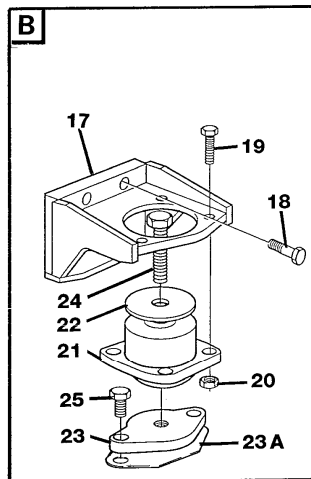

Date: 2014/1/19	Image id: LB361A	Catalogue: 99528	Model: EC450
Brand: Volvo	Serial: 1782-9999	Group/Section: 218/150	Title: Engine mounting Fabriknr. 1770-

Volvo Construction
Equipment
LB 361 A

Pos	Part	Q1	Q2	Q3	Q4	Q5	PS	Kit	Description	Option(s)	Remark
1	VOE14344717	1							Engine anchorage		FRONT, RH
2	VOE14342202	1							Adapter		FRONT,RH. SER NO -1841
3	VOE14344716	1							Engine anchorage		FRONT, LH
4	VOE14342183	1							Adapter		FRONT, LH. SER NO -1841
5	VOE14310035	8							Lock screw		
6	VOE13965185	7							Screw		
7	VOE13965220	1							Screw		
8	VOE13971089	8							Lock nut		
9	VOE13965562	1							Bracket		
10	VOE952643	1							Clamp		
11	VOE13955271	1							Screw		
12	VOE13955781	1							Nut		
13	VOE14343643	2							Rubber cushion		(VOE14341744)