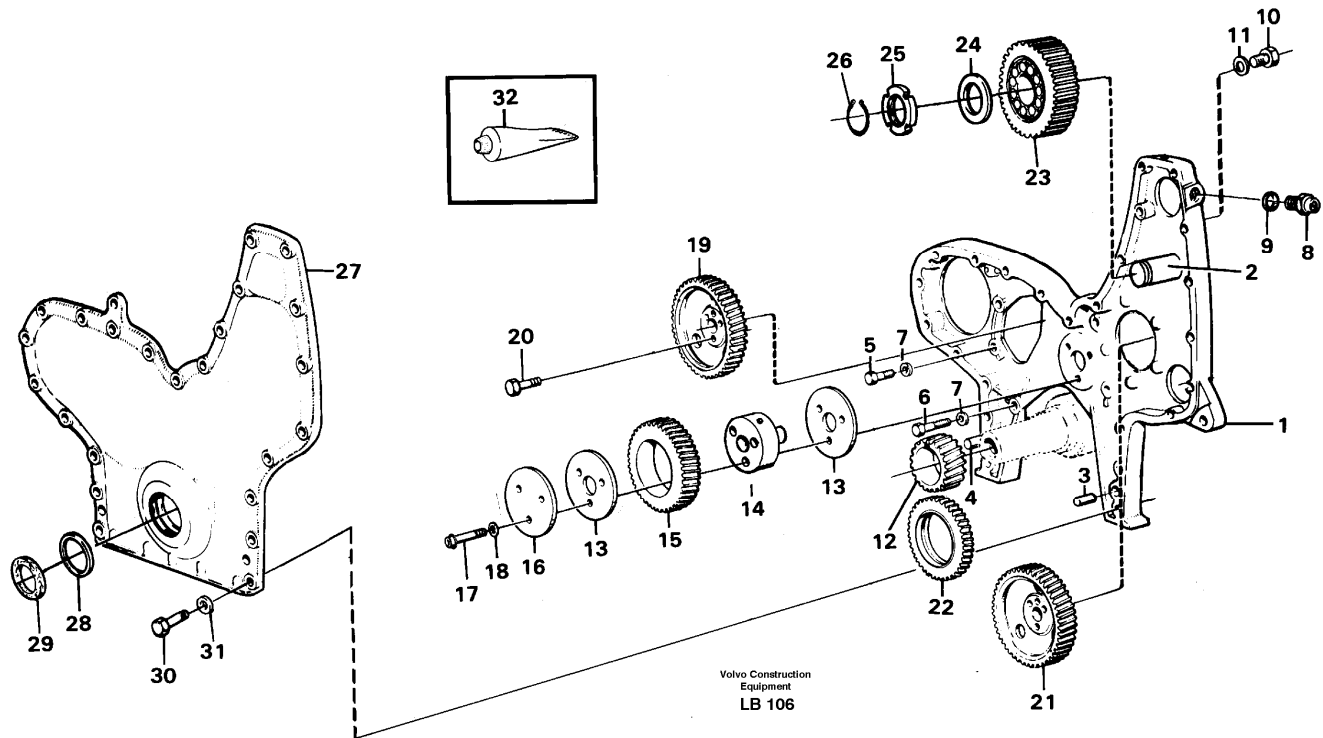

Date: 2014/1/19	Image id: LB106	Catalogue: 99528	Model: EC450
Brand: Volvo	Serial: 1782-9999	Group/Section: 215/100	Title: Timing gear casing and gears

Pos	Part	Q1	Q2	Q3	Q4	Q5	PS	Kit	Description	Option(s)	Remark
1	VOE479666	1					SS		Tmg Gear Casing		
	VOE8194639	1							Tmg Gear Casing		
	VOE478857	1					NS		•Timing gear casing		
2	VOE470219	1					SS		•Pin		
	VOE8194626	1							•Pin		
3	VOE13941510	1							•Pin		
4	VOE13941511	1							•Pin		
5	VOE13940159	4							Screw		L = 29MM
6	VOE13940159	1							Screw		
7	VOE13941907	5							Spring Washer		
8	VOE862289	1							Eng Sp Sensor		
9	VOE925059	1							O-ring		
10	VOE7192114	1							Plug		7/8UNF
10	VOE13960633	1							Plug		M20
11	VOE13947627	1							Plane Gasket		(VOE947627)
11	VOE13947625	1							Plane Gasket		
12		1							Gear, crank shaft		See ref 216/100
13	VOE478951	2							Thrust Washer		(VOE467529)
14	VOE8192636	1							Bearing spindle		(VOE479779)