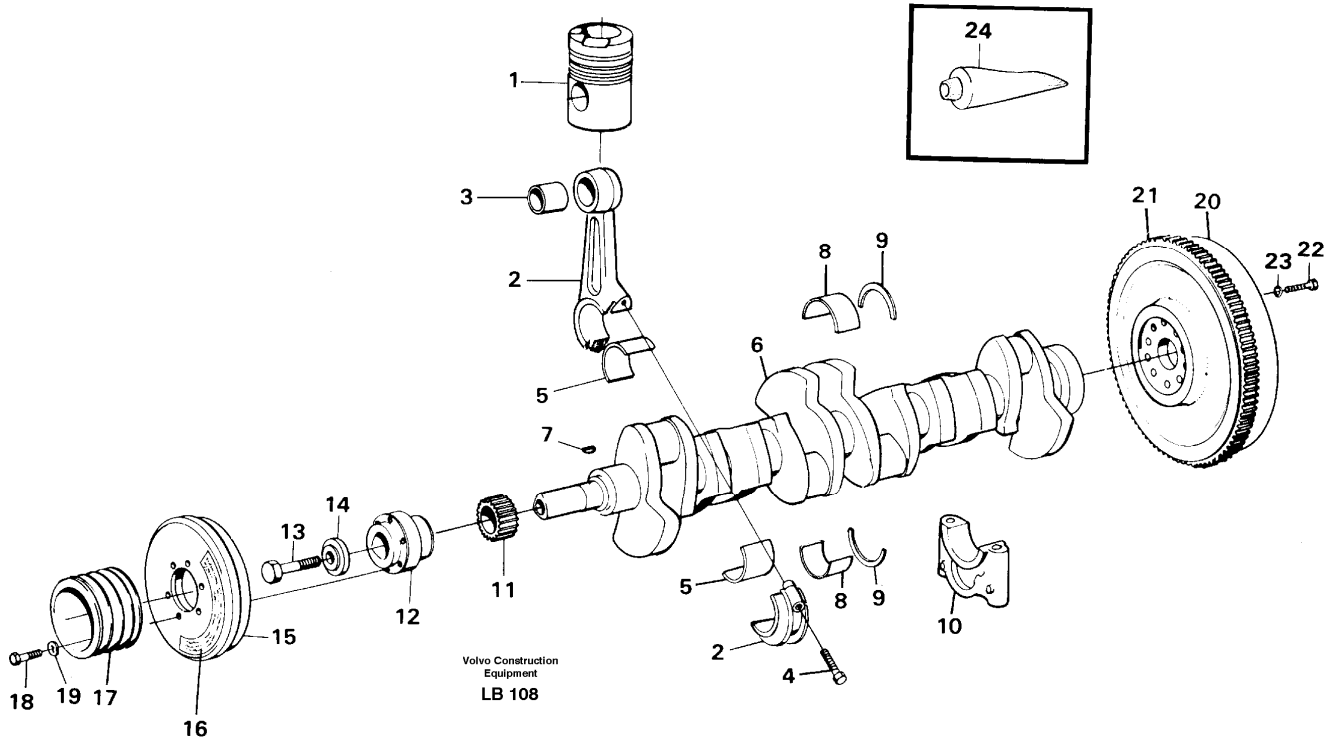

Date: 2014/1/19	Image id: LB108	Catalogue: 99528	Model: EC450
Brand: Volvo	Serial: 1782-9999	Group/Section: 216/100	Title: Crankshaft and related parts

Pos	Part	Q1	Q2	Q3	Q4	Q5	PS	Kit	Description	Option(s)	Remark
1		6							Piston		
2	VOE470424	6							Connecting rod		
3	VOE470434	6							•Bushing		
4	VOE1545479	12							•Screw		
5	VOE270130	6							Big End Brg Kit		STD
5	VOE270131	6							Big End Brg Kit		0.25 MM U SZ
5	VOE270132	6							Big End Brg Kit		0.50 MM U SZ
5	VOE270133	6							Big End Brg Kit		0.75 MM U SZ
5	VOE270134	6							Big End Brg Kit		1,00 MM U SZ
5	VOE270135	6							Big End Brg Kit		1.25 MM U SZ
6	VOE8125583	1							Crankshaft		(VOE478676)
7	VOE422253	1							•Key		
8	VOE270449	7							Main bearing kit		STD
8	VOE270450	7							Main bearing kit		0,25 MM U SZ
8	VOE270451	7							Main bearing kit		0,50 MM U SZ
8	VOE270452	7							Main bearing kit		0,7 MM U SZ