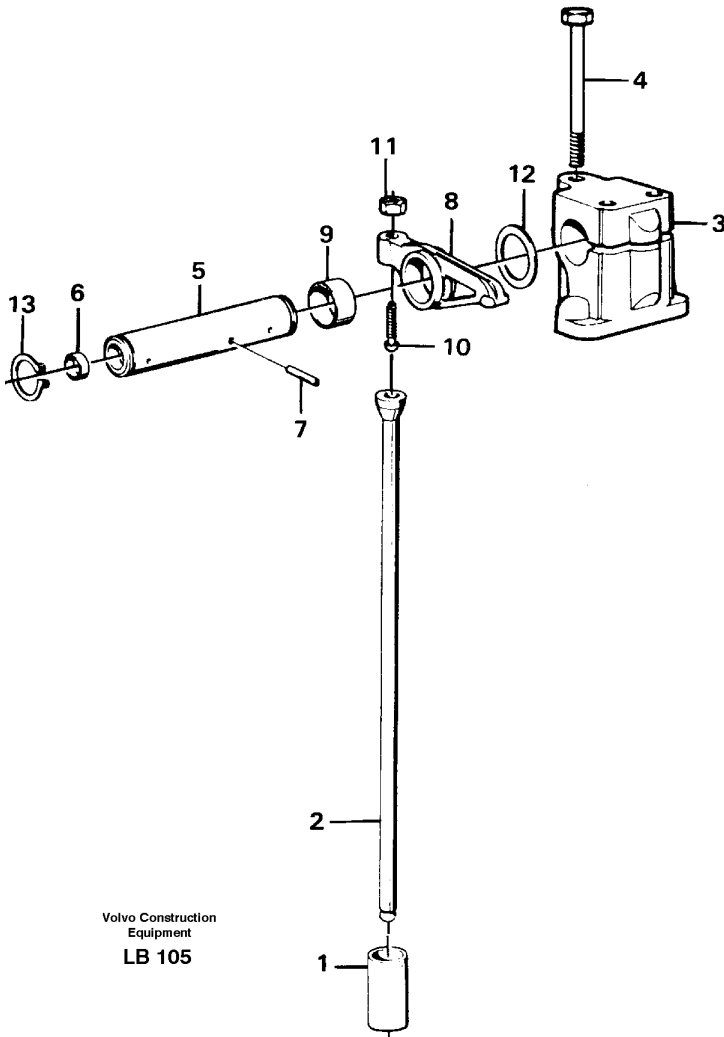

Date: 2014/1/19	Image id: LB105	Catalogue: 99528	Model: EC450
Brand: Volvo	Serial: 1782-9999	Group/Section: 214/100	Title: Valve mechanism

Volvo Construction
Equipment
LB 105