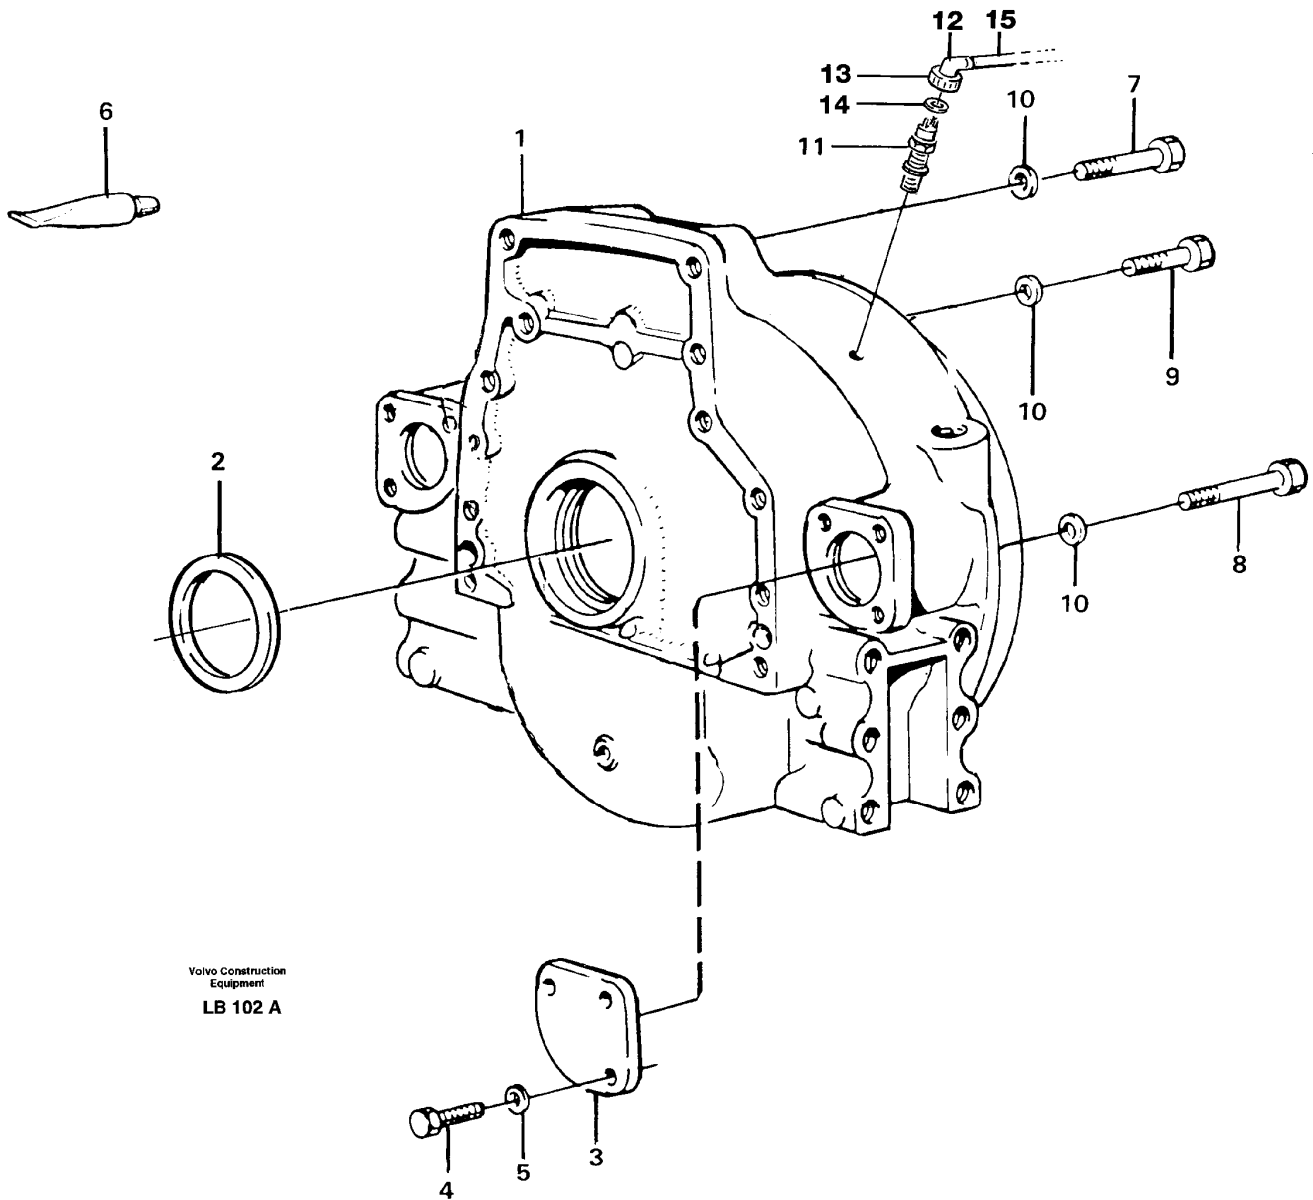

Date: 2014/1/19	Image id: LB102A	Catalogue: 99528	Model: EC450
Brand: Volvo	Serial: 1782-9999	Group/Section: 210/200	Title: Flywheel housing

Pos	Part	Q1	Q2	Q3	Q4	Q5	PS	Kit	Description	Option(s)	Remark
1	VOE11701057	1					OP		Casing		
2	VOE3825164	1					SS		•Sealing ring		
3	VOE423081	1							•Seal Flange		
4	VOE13940114	3							•Screw		
5	VOE13942336	3							•Spring Washer		
6	VOE11713514	REQ							Sealant		(VOE1161231)
7	VOE955582	2							Hexagon screw		
8	VOE955587	2							Screw		

Date: 2014/1/19	Image id: LB103	Catalogue: 99528	Model: EC450
Brand: Volvo	Serial: 1782-9999	Group/Section: 211/100	Title: Cylinder head.

Volvo Construction
Equipment
LB 103

Pos	Part	Q1	Q2	Q3	Q4	Q5	PS	Kit	Description	Option(s)	Remark
	VOE479952	6							Cylinder head		

Date: 2014/1/19	Image id: LB128	Catalogue: 99528	Model: EC450
Brand: Volvo	Serial: 1782-9999	Group/Section: 212/100	Title: Cylinder block

Pos	Part	Q1	Q2	Q3	Q4	Q5	PS	Kit	Description	Option(s)	Remark
1	VOE478992	1							Cylinder block		(VOE479750)
2		7					NS		•Cap		
3	VOE422426	1							•Pin		
4	VOE423444	14							•Screw		
5	VOE422076	1							•Bushing		
6	VOE422077	1							•Bushing		
7	VOE422078	1							•Bushing		
8	VOE11000014	1							•Bushing		
9	VOE422080	1							•Bushing		
10	VOE422081	1							•Bushing		
11	VOE422082	1							•Bushing		
12	VOE467367	6							•Plug		
13	VOE1556907	6							•Gasket		(VOE469328)