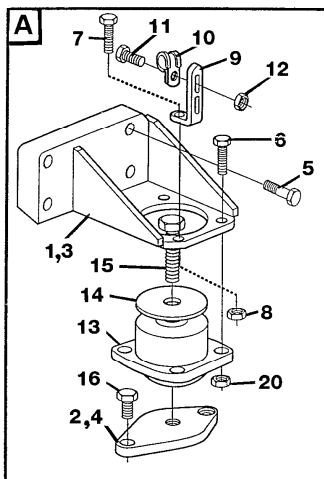

Date: 2014/1/19	Image id: LB361A	Catalogue: 99528	Model: EC450
Brand: Volvo	Serial: 1782-9999	Group/Section: 218/150	Title: Engine mounting Fabriknr. 1770-

Volvo Construction
Equipment
LB 361 A

Pos	Part	Q1	Q2	Q3	Q4	Q5	PS	Kit	Description	Option(s)	Remark
1	VOE14344717	1							Engine anchorage		FRONT, RH
2	VOE14342202	1							Adapter		FRONT,RH. SER NO -1841
3	VOE14344716	1							Engine anchorage		FRONT, LH
4	VOE14342183	1							Adapter		FRONT, LH. SER NO -1841
5	VOE14310035	8							Lock screw		
6	VOE13965185	7							Screw		
7	VOE13965220	1							Screw		
8	VOE13971089	8							Lock nut		
9	VOE13965562	1							Bracket		
10	VOE952643	1							Clamp		
11	VOE13955271	1							Screw		
12	VOE13955781	1							Nut		
13	VOE14343643	2							Rubber cushion		(VOE14341744)