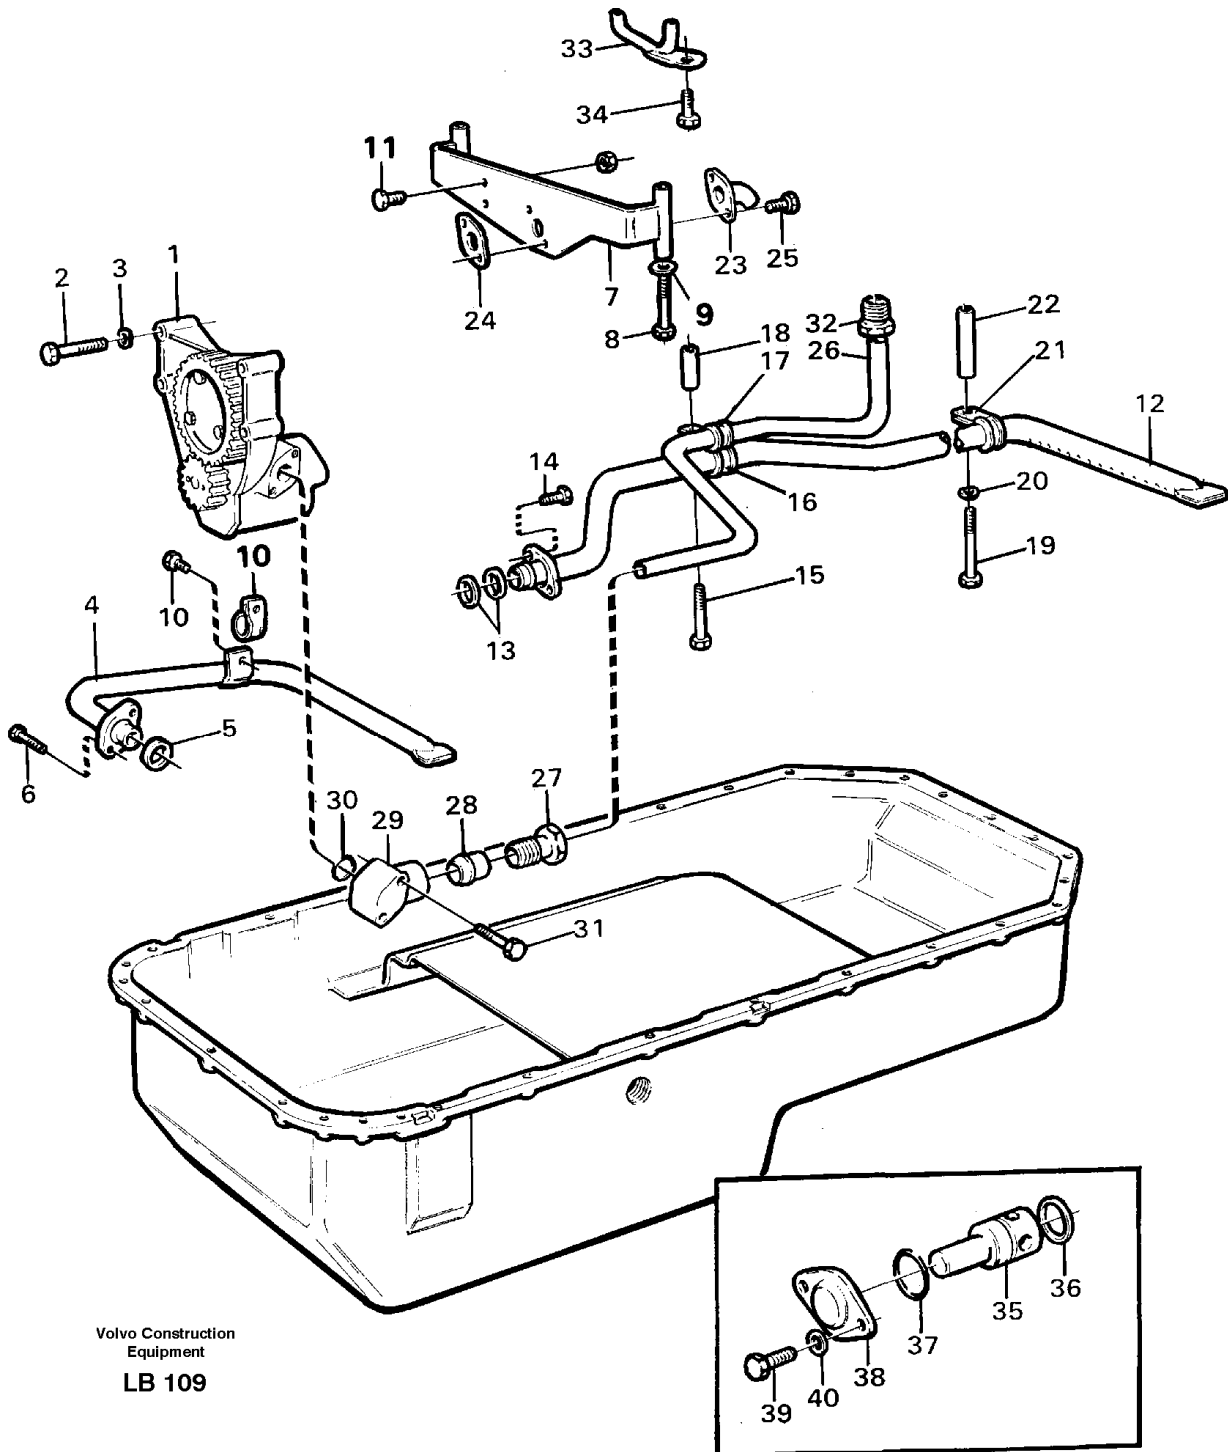

Date: 2014/1/19	Image id: LB109	Catalogue: 99528	Model: EC450
Brand: Volvo	Serial: 1782-9999	Group/Section: 220/100	Title: Lubricating oil system

Pos	Part	Q1	Q2	Q3	Q4	Q5	PS	Kit	Description	Option(s)	Remark
1		1							Oil pump		See ref 221/100
2	VOE955538	4							Hexagon screw