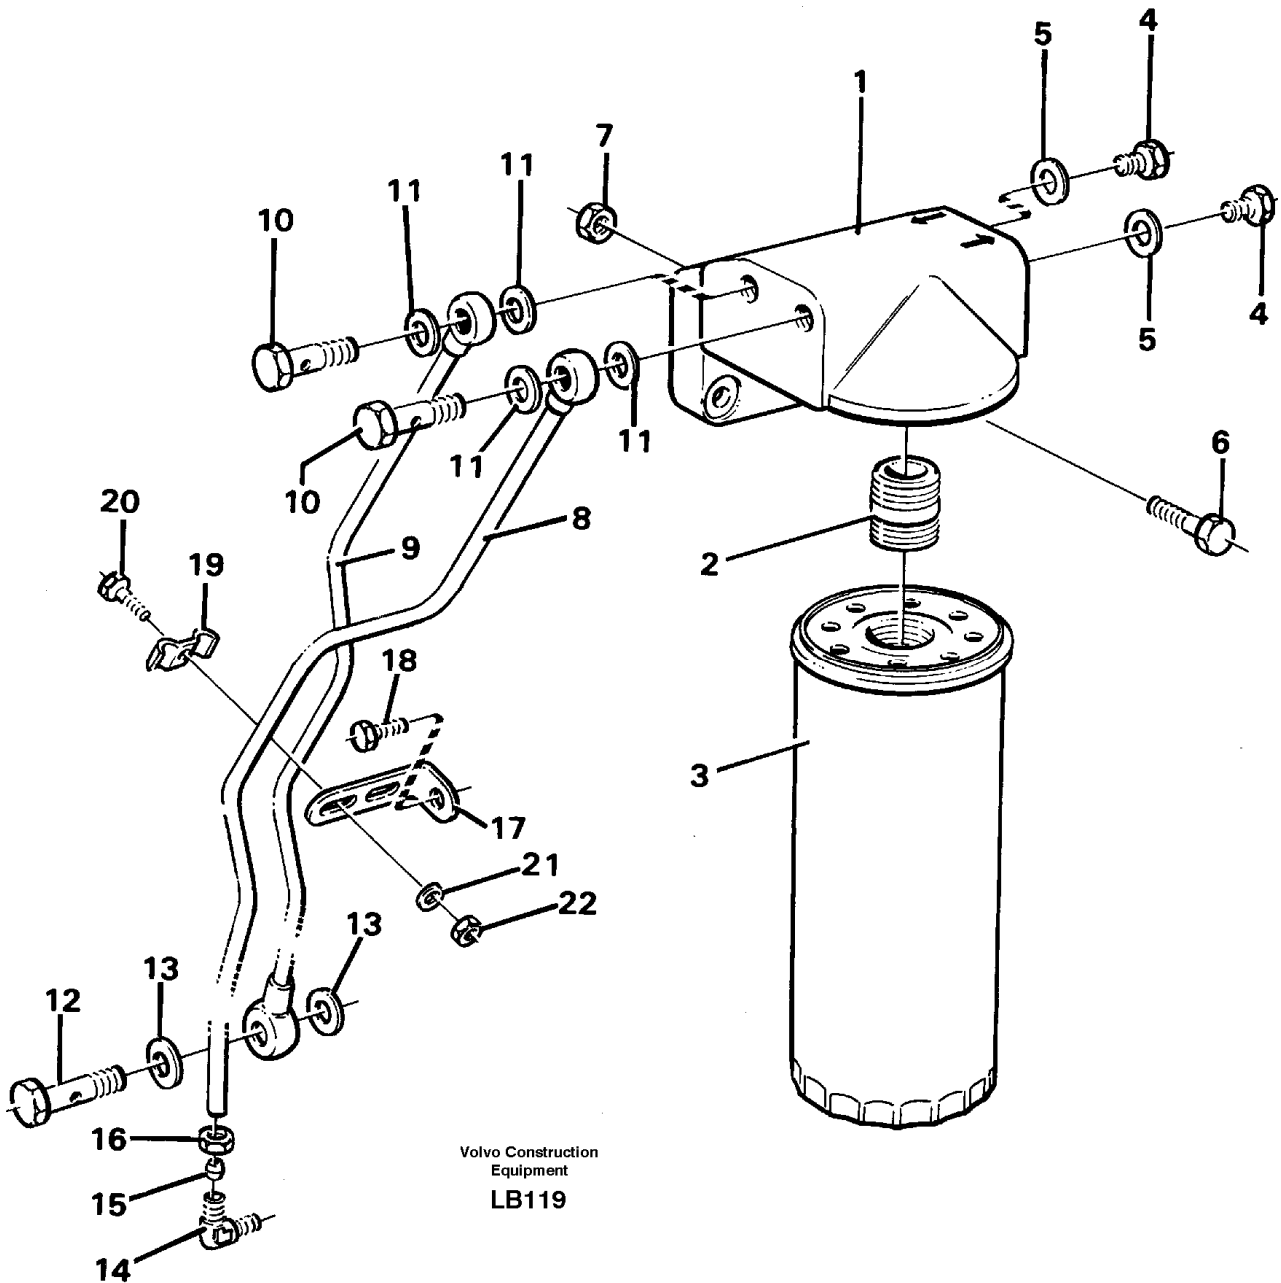

Date: 2014/1/19	Image id: LB119	Catalogue: 99528	Model: EC450
Brand: Volvo	Serial: 1782-9999	Group/Section: 222/250	Title: Oil filter, by pass

Pos	Part	Q1	Q2	Q3	Q4	Q5	PS	Kit	Description	Option(s)	Remark
1	VOE11127104	1							Oil filter housing		(VOE11031921)
2	VOE469904	1							Nipple		
3	VOE477556	1							Oil Filter		
4	VOE960630	2							Plug		
5	VOE13947621	2							Plane gasket