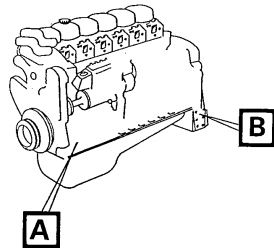

Date: 2014/1/19	Image id: LB361A	Catalogue: 99528	Model: EC450
Brand: Volvo	Serial: 1782-9999	Group/Section: 218/150	Title: Engine mounting Fabriknr. 1770-

Volvo Construction
Equipment
LB 361 A

Pos	Part	Q1	Q2	Q3	Q4	Q5	PS	Kit	Description	Option(s)	Remark
1	VOE14344717	1							Engine anchorage		FRONT, RH
2	VOE14342202	1							Adapter		FRONT,RH. SER NO -1841
3	VOE14344716	1							Engine anchorage		FRONT, LH
4	VOE14342183	1							Adapter		FRONT, LH. SER NO -1841
5	VOE14310035	8							Lock screw		
6	VOE13965185	7							Screw		
7	VOE13965220	1							Screw		
8	VOE13971089	8							Lock nut		
9	VOE13965562	1							Bracket		
10	VOE952643	1							Clamp		
11	VOE13955271	1							Screw		
12	VOE13955781	1							Nut		
13	VOE14343643	2							Rubber cushion		(VOE14341744)