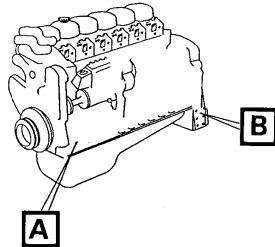

Date: 2013/9/29	Image id: LC341A	Catalogue: 99529	Model: EC650
Brand: Volvo	Serial: 539-618	Group/Section: 218/150	Title: Engine mounting

Volvo Construction
Equipment
LC 341A

Pos	Part	Q1	Q2	Q3	Q4	Q5	PS	Kit	Description	Option(s)	Remark
1	VOE14344717	1							Engine anchorage		FRONT, RH
2	VOE14342202	1							Adapter		FRONT,RH. SER NO - 544
3	VOE14344716	1							Engine anchorage		FRONT, LH
4	VOE14342183	1							Adapter		FRONT, LH. SER NO - 544
5	VOE14310035	8							Lock screw		
6	VOE13965185	7							Screw		
7	VOE13965220	1							Screw		
8	VOE13971089	8							Lock nut		
9	VOE13965562	1							Bracket		
10	VOE952643	1							Clamp		
11	VOE13955271	1							Screw		
12	VOE13955781	1							Nut		
13	VOE14343643	2							Rubber cushion		(VOE14341744)