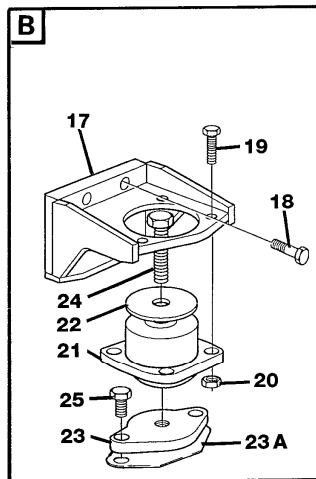

Date: 2013/9/29	Image id: LC341A	Catalogue: 99529	Model: EC650
Brand: Volvo	Serial: 539-618	Group/Section: 218/150	Title: Engine mounting

Volvo Construction
Equipment
LC 341A

Pos	Part	Q1	Q2	Q3	Q4	Q5	PS	Kit	Description	Option(s)	Remark
1	VOE14344717	1							Engine anchorage		FRONT, RH
2	VOE14342202	1							Adapter		FRONT,RH. SER NO - 544
3	VOE14344716	1							Engine anchorage		FRONT, LH
4	VOE14342183	1							Adapter		FRONT, LH. SER NO - 544
5	VOE14310035	8							Lock screw		
6	VOE13965185	7							Screw		
7	VOE13965220	1							Screw		
8	VOE13971089	8							Lock nut		
9	VOE13965562	1							Bracket		
10	VOE952643	1							Clamp		
11	VOE13955271	1							Screw		
12	VOE13955781	1							Nut		
13	VOE14343643	2							Rubber cushion		(VOE14341744)