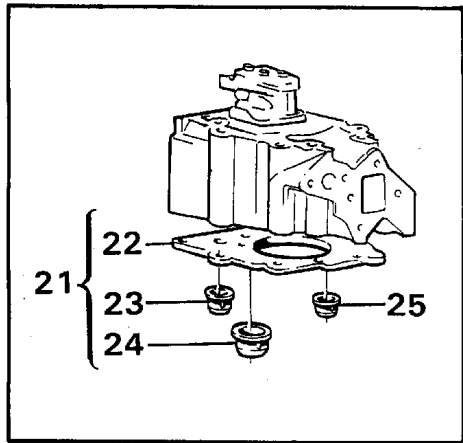

	VOE470939	1							•Gasket		
	VOE1544710	1							•Sealing ring		
	VOE11000236	1							•Sealing ring		
	VOE469830	6							•Rubber ring		
	VOE11990749	1							Overhaul kit		Step 1 supplement / steg 1 tillägg
	VOE423011	6							•Valve seat		
	VOE468448	6							•Valve seat		
	VOE468302	6							•Valve		
	VOE468303	6							•Valve		
	VOE422320	6							•Valve guide		
	VOE1545135	6							•Guide		
	VOE273983	6							•Repair kit		
	VOE11999357	1							Overhaul kit		Step 2 / steg 2
	VOE270130	6							•Big End Brg Kit		
	VOE275634	6							•Cylinder liner kit		
	VOE1545479	12							•Screw		
	VOE11031523	1							•Gasket		
	VOE11999347	1							Overhaul kit		Step 3 / steg 3
	VOE11990269	1							•Gasket kit		
	VOE11990749	1							•Overhaul kit		
	VOE270449	7							•Main bearing kit		
	VOE3093651	1							•Thrust washer kit		(VOE276791)
	VOE478074	12							•Valve cap		

Date: 2013/9/29	Image id: LC144	Catalogue: 99529	Model: EC650
Brand: Volvo	Serial: 539-618	Group/Section: 210/200	Title: Flywheel housing

Volvo Construction
Equipment
LC 144

Pos	Part	Q1	Q2	Q3	Q4	Q5	PS	Kit	Description	Option(s)	Remark
1	VOE11701057	1					OP		Casing		
2	VOE3825164	1					SS		•Sealing ring		
3	VOE423081	1							•Seal Flange		
4	VOE13940114	3							•Screw		
5	VOE13942336	3							•Spring Washer		
6	VOE11713514	REQ							Sealant		(VOE1161231)
7	VOE955582	2							Hexagon screw		
8	VOE955587	2							Screw		
9	VOE955580	8							Hexagon screw		
10	VOE941911	12							Spring Washer		

Date: 2013/9/29	Image id: LC145	Catalogue: 99529	Model: EC650
Brand: Volvo	Serial: 539-618	Group/Section: 211/100	Title: Cylinder head.

Volvo Construction
Equipment
LC 145

Pos	Part	Q1	Q2	Q3	Q4	Q5	PS	Kit	Description	Option(s)	Remark
	VOE479952	6							Cylinder head		