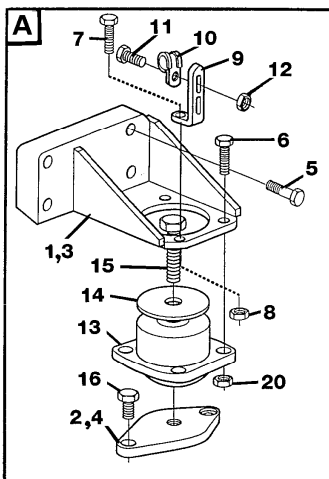

Date: 2013/9/29	Image id: LC341A	Catalogue: 99529	Model: EC650
Brand: Volvo	Serial: 539-618	Group/Section: 218/150	Title: Engine mounting

Volvo Construction
Equipment
LC 341A

Pos	Part	Q1	Q2	Q3	Q4	Q5	PS	Kit	Description	Option(s)	Remark
1	VOE14344717	1							Engine anchorage		FRONT, RH
2	VOE14342202	1							Adapter		FRONT,RH. SER NO - 544
3	VOE14344716	1							Engine anchorage		FRONT, LH
4	VOE14342183	1							Adapter		FRONT, LH. SER NO - 544
5	VOE14310035	8							Lock screw		
6	VOE13965185	7							Screw		
7	VOE13965220	1							Screw		
8	VOE13971089	8							Lock nut		
9	VOE13965562	1							Bracket		
10	VOE952643	1							Clamp		
11	VOE13955271	1							Screw		
12	VOE13955781	1							Nut		
13	VOE14343643	2							Rubber cushion		(VOE14341744)