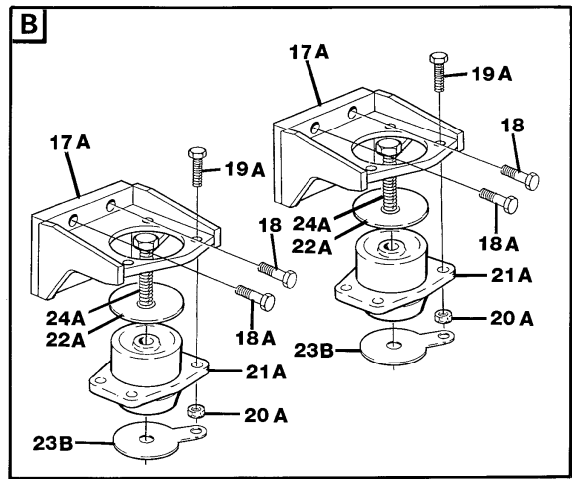

Date: 2013/9/29	Image id: LC341A	Catalogue: 99529	Model: EC650
Brand: Volvo	Serial: 539-618	Group/Section: 218/150	Title: Engine mounting

Volvo Construction
Equipment
LC 341A

Pos	Part	Q1	Q2	Q3	Q4	Q5	PS	Kit	Description	Option(s)	Remark
1	VOE14344717	1							Engine anchorage		FRONT, RH
2	VOE14342202	1							Adapter		FRONT,RH. SER NO - 544
3	VOE14344716	1							Engine anchorage		FRONT, LH
4	VOE14342183	1							Adapter		FRONT, LH. SER NO - 544
5	VOE14310035	8							Lock screw		
6	VOE13965185	7							Screw		
7	VOE13965220	1							Screw		
8	VOE13971089	8							Lock nut		
9	VOE13965562	1							Bracket		
10	VOE952643	1							Clamp		
11	VOE13955271	1							Screw		
12	VOE13955781	1							Nut		
13	VOE14343643	2							Rubber cushion		(VOE14341744)