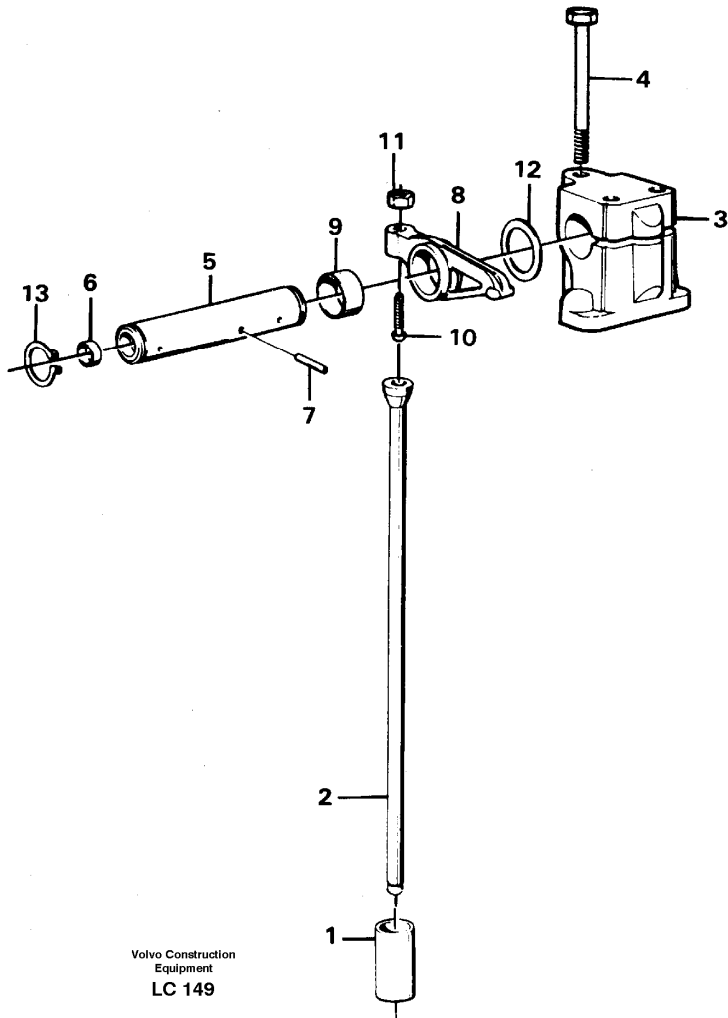

Date: 2013/9/29	Image id: LC149	Catalogue: 99529	Model: EC650
Brand: Volvo	Serial: 539-618	Group/Section: 214/100	Title: Valve mechanism

Volvo Construction
Equipment
LC 149

Pos	Part	Q1	Q2	Q3	Q4	Q5	PS	Kit	Description	Option(s)	Remark
1	VOE479863	12							Tappet		
2	VOE423021	12							Push rod		(VOE423021)ENG - 249991
	VOE423021	12							Push rod		(VOE8121478)ENG 249992 - 252856
	VOE423021	12							Push rod		ENG 252857 -
3	VOE423266	6							Bearing Bracket		
4	VOE423331	18							Screw		
5	VOE423267	6							Shaft		
6	VOE946778	12							•Cap plug		
7	VOE950499	6							•Pin		
8	VOE423263	12							Rocker arm