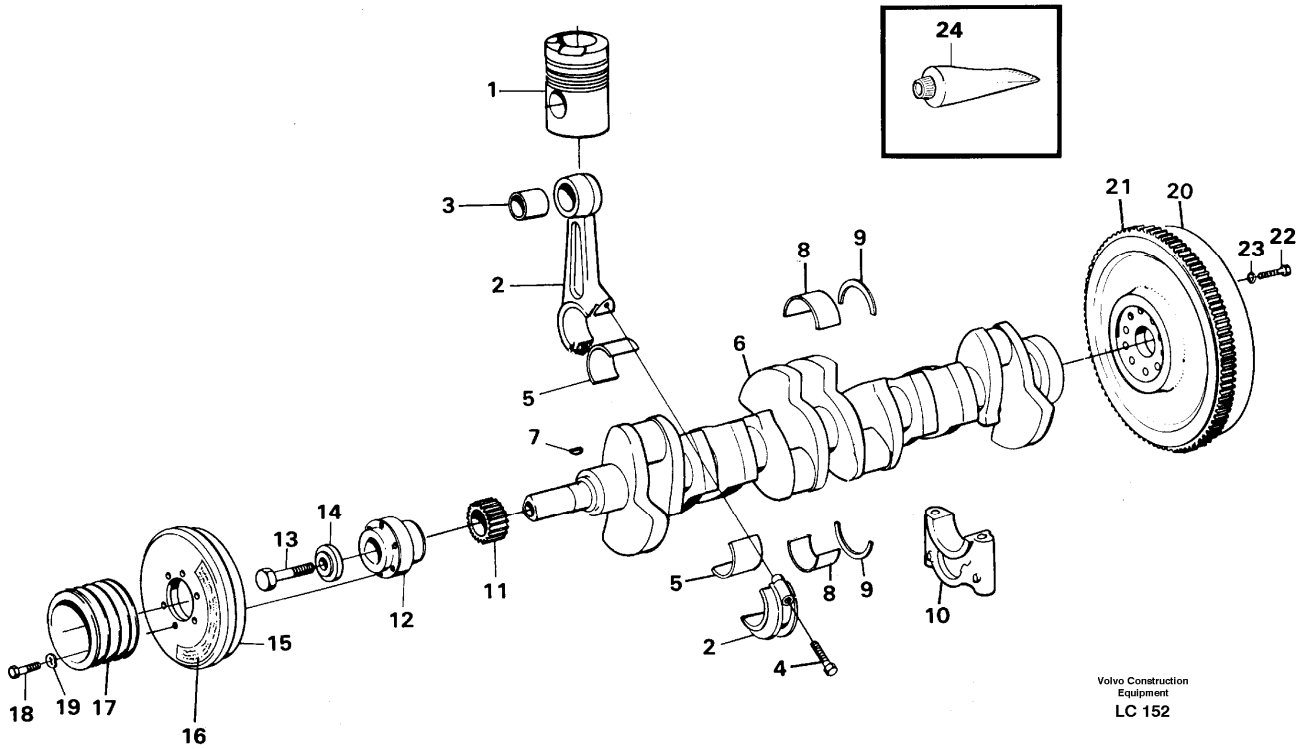

Date: 2013/9/29	Image id: LC152	Catalogue: 99529	Model: EC650
Brand: Volvo	Serial: 539-618	Group/Section: 216/100	Title: Crankshaft and related parts

Pos	Part	Q1	Q2	Q3	Q4	Q5	PS	Kit	Description	Option(s)	Remark
1		6							Piston		
2	VOE470424	6							Connecting rod		
3	VOE470434	6							•Bushing		
4	VOE1545479	12							•Screw		
5	VOE270130	6							Big End Brg Kit		STD
	VOE270131	6							Big End Brg Kit		0.25 U SZ
	VOE270132	6							Big End Brg Kit		0.50 U SZ
	VOE270133	6							Big End Brg Kit		0.75 U SZ
	VOE270134	6							Big End Brg Kit		1,00 U SZ
	VOE270135	6							Big End Brg Kit		1.25 U SZ
6	VOE8125583	1							Crankshaft		(VOE478676)
7	VOE422253	1							•Key		
8	VOE270449	7							Main bearing kit		STD
	VOE270450	7							Main bearing kit		0.01" U SZ
	VOE270451	7							Main bearing kit		0.02" U SZ