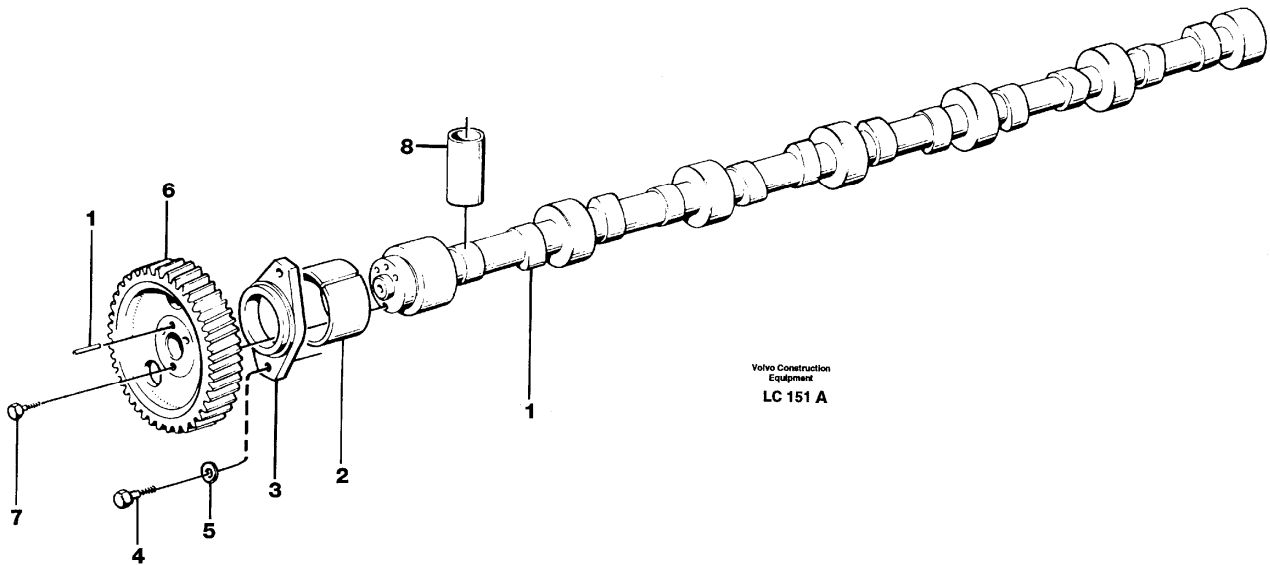

Date: 2013/9/29	Image id: LC151A	Catalogue: 99529	Model: EC650
Brand: Volvo	Serial: 539-618	Group/Section: 215/150	Title: Camshaft

Pos	Part	Q1	Q2	Q3	Q4	Q5	PS	Kit	Description	Option(s)	Remark
1	VOE8193727	1							Camshaft		(VOE479620)ENGINE NUMBER -236653
	VOE950588	1							•Pin		
	VOE8193727	1							Camshaft		ENGINE NUMBER 236654-
	VOE950588	1							•Pin		
2		7							Bushing		See ref 212/100
3	VOE465789	1							Flange		(VOE469324)ENGINE NUMBER -235984
	VOE465789	1							Flange		ENGINE NUMBER 235985-
4	VOE13940115	2							Screw		
5	VOE13942336	2							Spring washer		
6		1							Camshaft gear		See ref 215/100
7		3							Screw		See ref 215/100
8		12							Tappet		See ref 214/100