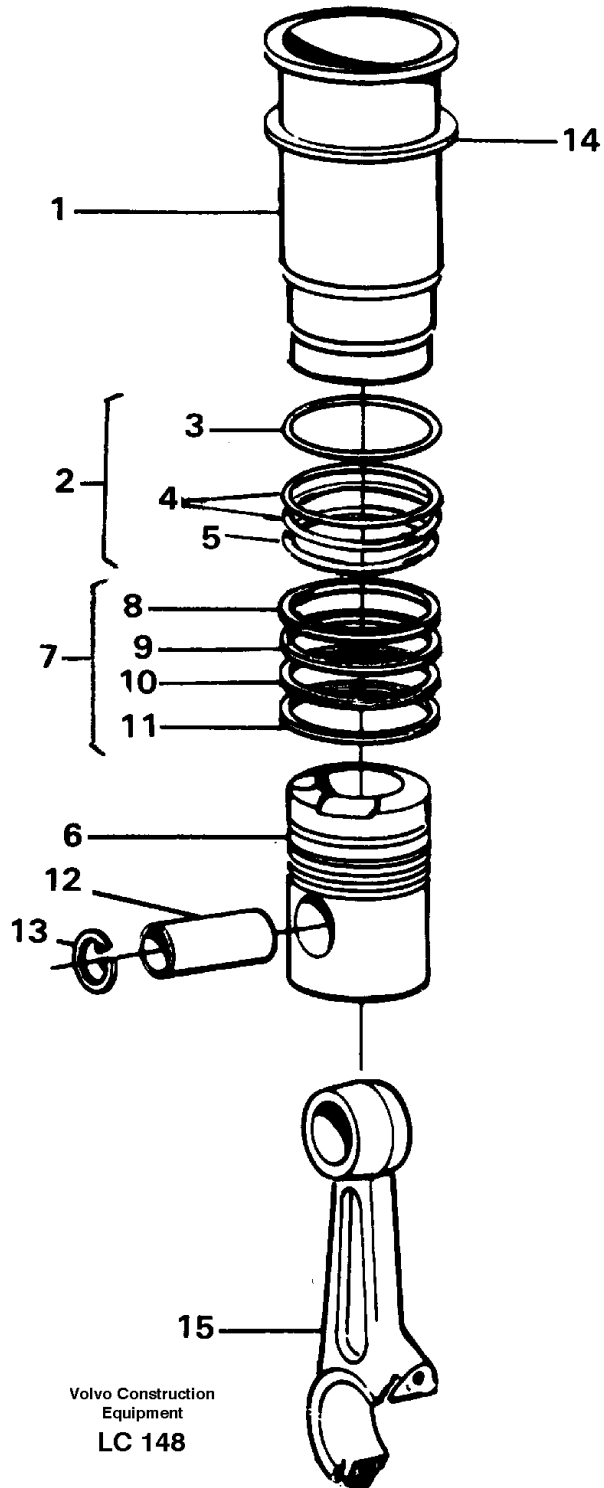

Date: 2013/9/29	Image id: LC148	Catalogue: 99529	Model: EC650
Brand: Volvo	Serial: 539-618	Group/Section: 213/100	Title: Cylinder liner

Pos	Part	Q1	Q2	Q3	Q4	Q5	PS	Kit	Description	Option(s)	Remark
	VOE275634	6							Cylinder liner kit