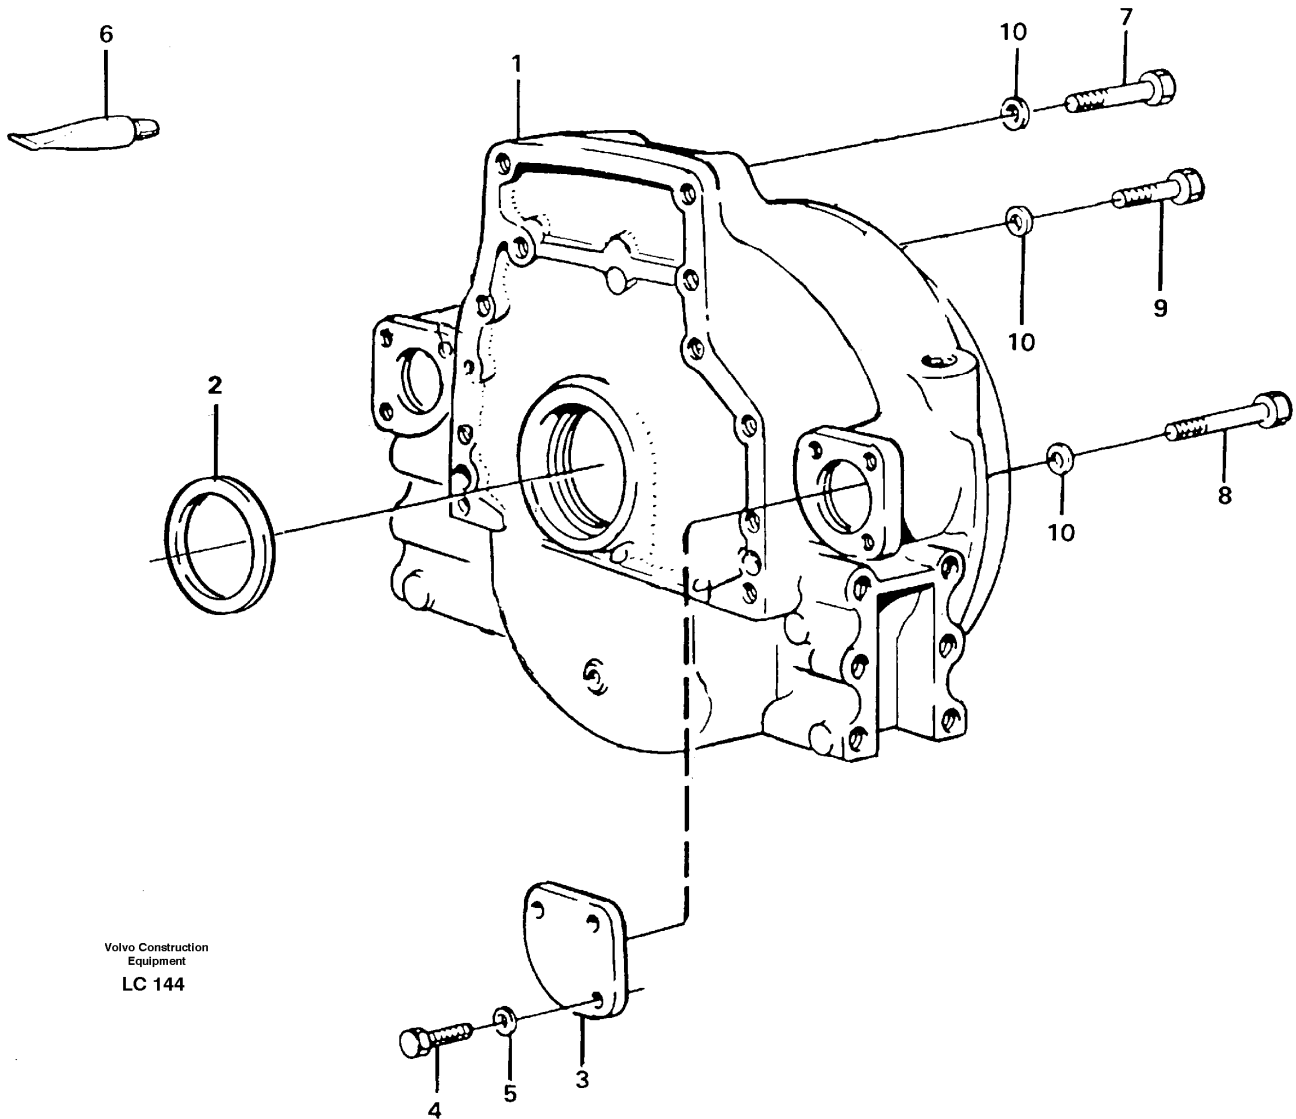

Date: 2013/9/29	Image id: LC144	Catalogue: 99529	Model: EC650
Brand: Volvo	Serial: 539-618	Group/Section: 210/200	Title: Flywheel housing

Volvo Construction
Equipment
LC 144

Pos	Part	Q1	Q2	Q3	Q4	Q5	PS	Kit	Description	Option(s)	Remark
1	VOE11701057	1					OP		Casing		
2	VOE3825164	1					SS		•Sealing ring		
3	VOE423081	1							•Seal Flange		
4	VOE13940114	3							•Screw		
5	VOE13942336	3							•Spring Washer		
6	VOE11713514	REQ							Sealant		(VOE1161231)
7	VOE955582	2							Hexagon screw		
8	VOE955587	2							Screw		
9	VOE955580	8							Hexagon screw		
10	VOE941911	12							Spring Washer