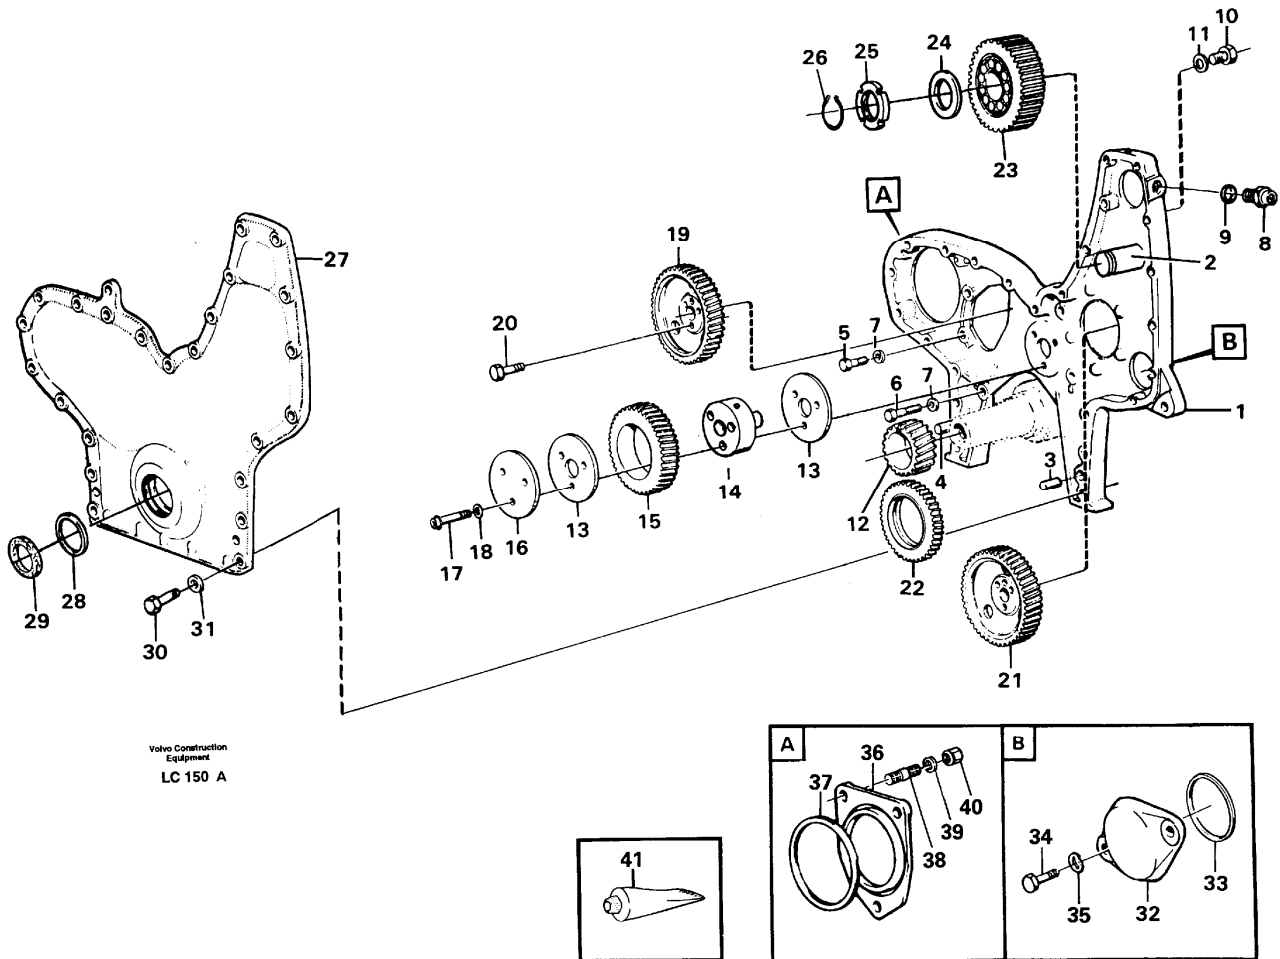

Date: 2013/9/29	Image id: LC150A	Catalogue: 99529	Model: EC650
Brand: Volvo	Serial: 539-618	Group/Section: 215/100	Title: Timing gear casing and gears

Pos	Part	Q1	Q2	Q3	Q4	Q5	PS	Kit	Description	Option(s)	Remark
1	VOE479666	1					SS		Tmg Gear Casing		
	VOE8194639	1							Tmg Gear Casing		
	VOE478857	1					NS		•Timing gear casing		
2	VOE470219	1					SS		•Pin		
	VOE8194626	1							•Pin		
3	VOE13941510	1							•Pin		
4	VOE13941511	1							•Pin		
5	VOE13940159	4							Screw		L = 29MM
6	VOE13940159	1							Screw		
7	VOE14263367	1							Level Guard		
8	VOE862289	1							Eng Sp Sensor		
9	VOE925059	1							O-ring		
10	VOE7192114	1							Plug		7/8UNF