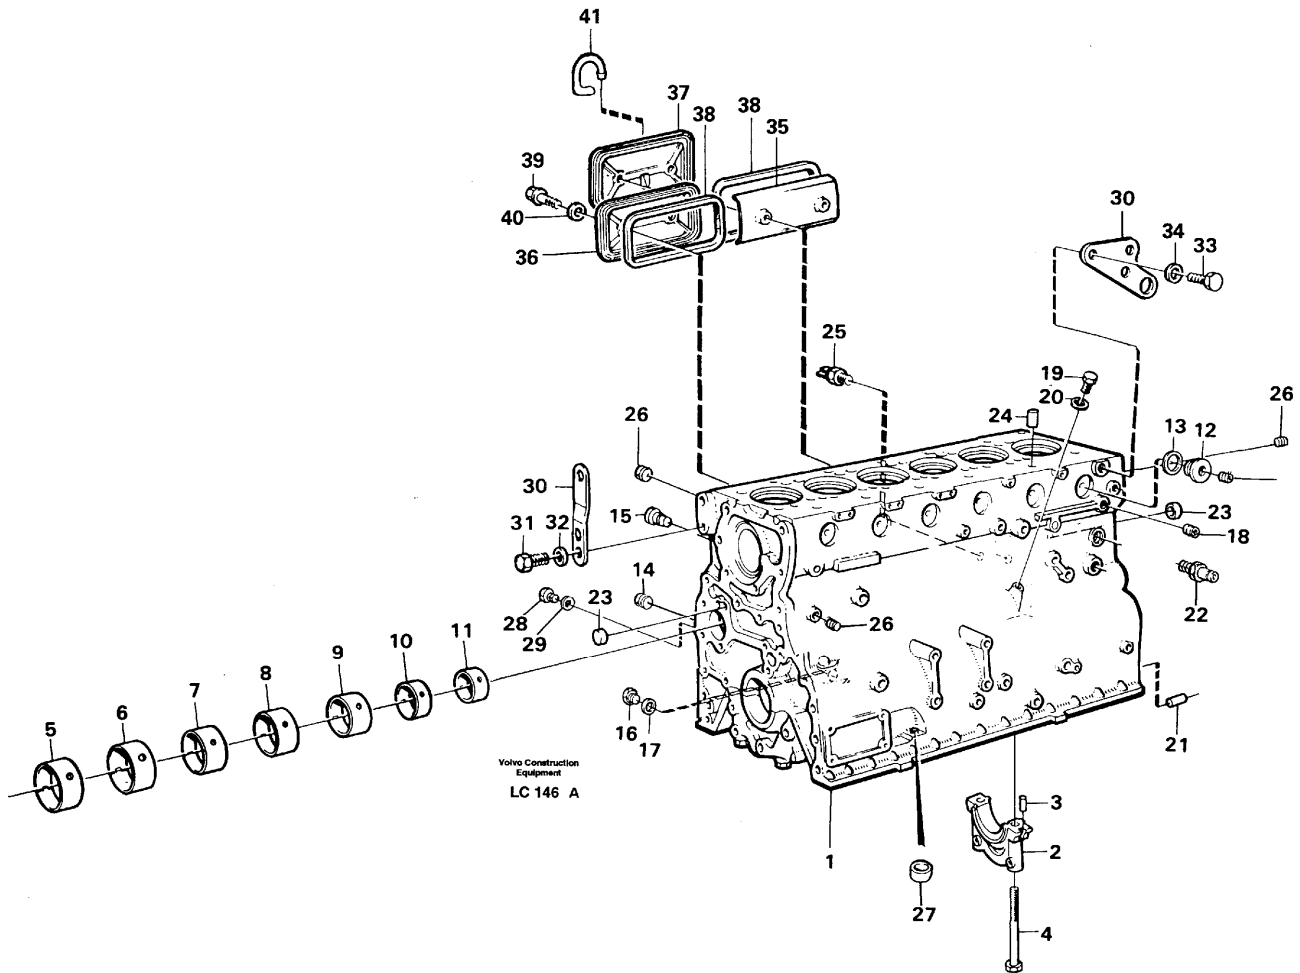

Date: 2013/9/29	Image id: LC145	Catalogue: 99529	Model: EC650
Brand: Volvo	Serial: 539-618	Group/Section: 211/100	Title: Cylinder head.

Volvo Construction
Equipment
LC 145

Pos	Part	Q1	Q2	Q3	Q4	Q5	PS	Kit	Description	Option(s)	Remark
	VOE479952	6							Cylinder head		

Date: 2013/9/29	Image id: LC146A	Catalogue: 99529	Model: EC650
Brand: Volvo	Serial: 539-618	Group/Section: 212/100	Title: Cylinder block

Pos	Part	Q1	Q2	Q3	Q4	Q5	PS	Kit	Description	Option(s)	Remark
1	VOE478992	1							Cylinder block		
2		7					NS		•Cap		
3	VOE422426	1							•Pin		
4	VOE423444	14							•Screw		
5	VOE422076	1							•Bushing		
6	VOE422077	1							•Bushing		
7	VOE422078	1							•Bushing		
8	VOE11000014	1							•Bushing		
9	VOE422080	1							•Bushing		
10	VOE422081	1							•Bushing		
11	VOE422082	1							•Bushing		
12	VOE467367	6							•Plug		
13	VOE1556907	6							•Gasket		(VOE469328)