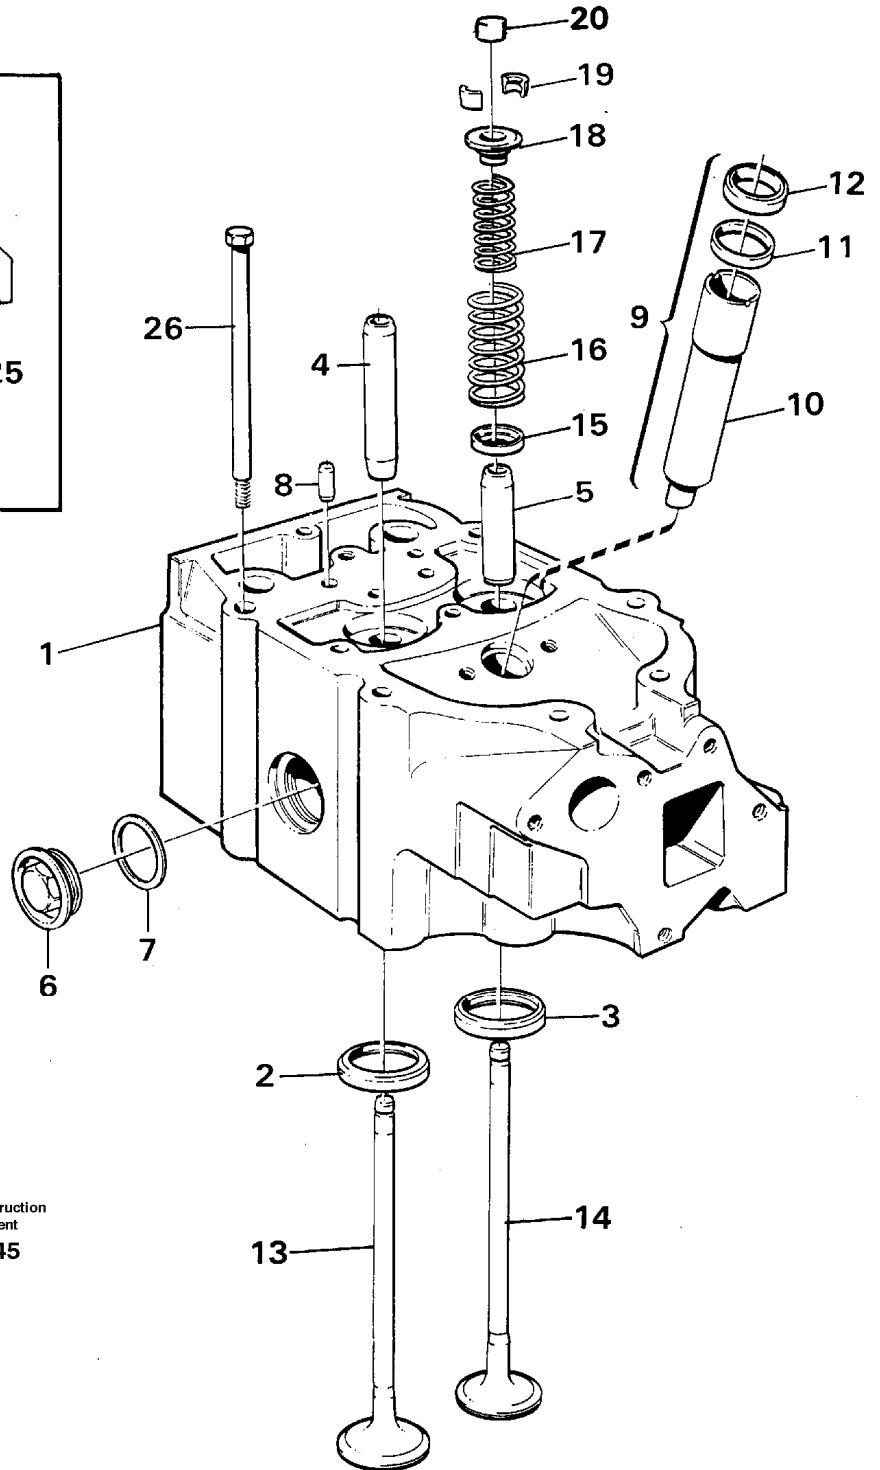

Date: 2013/9/29	Image id: LC143	Catalogue: 99529	Model: EC650
Brand: Volvo	Serial: 539-618	Group/Section: 210/100	Title: Repair kits for engine

Pos	Part	Q1	Q2	Q3	Q4	Q5	PS	Kit	Description	Option(s)	Remark
		6							Gasket kit		

	VOE470939	1							•Gasket		
	VOE1544710	1							•Sealing ring		
	VOE11000236	1							•Sealing ring		
	VOE469830	6							•Rubber ring		
	VOE11990749	1							Overhaul kit		Step 1 supplement / steg 1 tillägg
	VOE423011	6							•Valve seat		
	VOE468448	6							•Valve seat		
	VOE468302	6							•Valve		
	VOE468303	6							•Valve		
	VOE422320	6							•Valve guide		
	VOE1545135	6							•Guide		
	VOE273983	6							•Repair kit		
	VOE11999357	1							Overhaul kit		Step 2 / steg 2
	VOE270130	6							•Big End Brg Kit		
	VOE275634	6							•Cylinder liner kit		
	VOE1545479	12							•Screw		
	VOE11031523	1							•Gasket		
	VOE11999347	1							Overhaul kit		Step 3 / steg 3
	VOE11990269	1							•Gasket kit		
	VOE11990749	1							•Overhaul kit		
	VOE270449	7							•Main bearing kit		
	VOE3093651	1							•Thrust washer kit		(VOE276791)
	VOE478074	12							•Valve cap		

Date: 2013/9/29	Image id: LC145	Catalogue: 99529	Model: EC650
Brand: Volvo	Serial: 539-618	Group/Section: 211/100	Title: Cylinder head.

Volvo Construction
Equipment
LC 145

Pos	Part	Q1	Q2	Q3	Q4	Q5	PS	Kit	Description	Option(s)	Remark
	VOE479952	6							Cylinder head		

Date: 2013/9/29	Image id: LC146A	Catalogue: 99529	Model: EC650
Brand: Volvo	Serial: 539-618	Group/Section: 212/100	Title: Cylinder block

Pos	Part	Q1	Q2	Q3	Q4	Q5	PS	Kit	Description	Option(s)	Remark
1	VOE478992	1							Cylinder block		
2		7					NS		•Cap		
3	VOE422426	1							•Pin		
4	VOE423444	14							•Screw		
5	VOE422076	1							•Bushing		
6	VOE422077	1							•Bushing		
7	VOE422078	1							•Bushing		
8	VOE11000014	1							•Bushing		
9	VOE422080	1							•Bushing		
10	VOE422081	1							•Bushing		
11	VOE422082	1							•Bushing		
12	VOE467367	6							•Plug		
13	VOE1556907	6							•Gasket		(VOE469328)