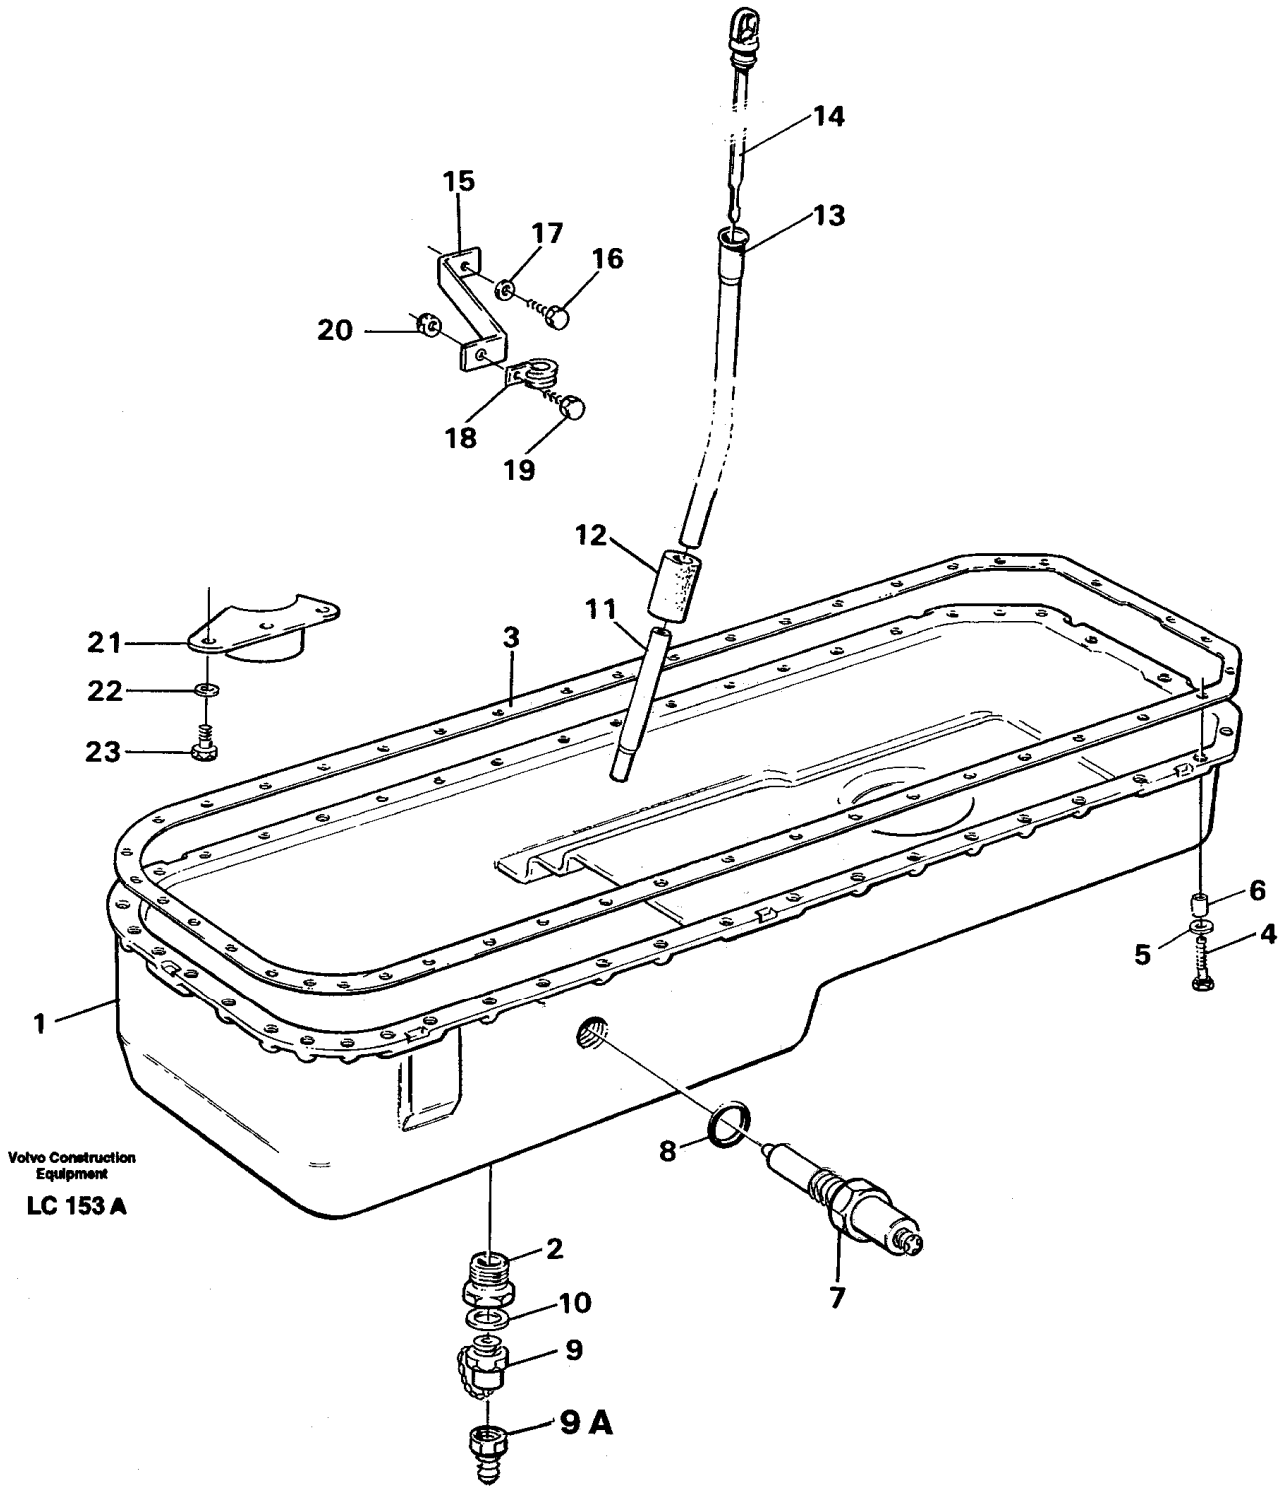

Date: 2013/9/29	Image id: LC153A	Catalogue: 99529	Model: EC650
Brand: Volvo	Serial: 539-618	Group/Section: 217/100	Title: Oil sump

Pos	Part	Q1	Q2	Q3	Q4	Q5	PS	Kit	Description	Option(s)	Remark
1	VOE11031870	1							Oil pan