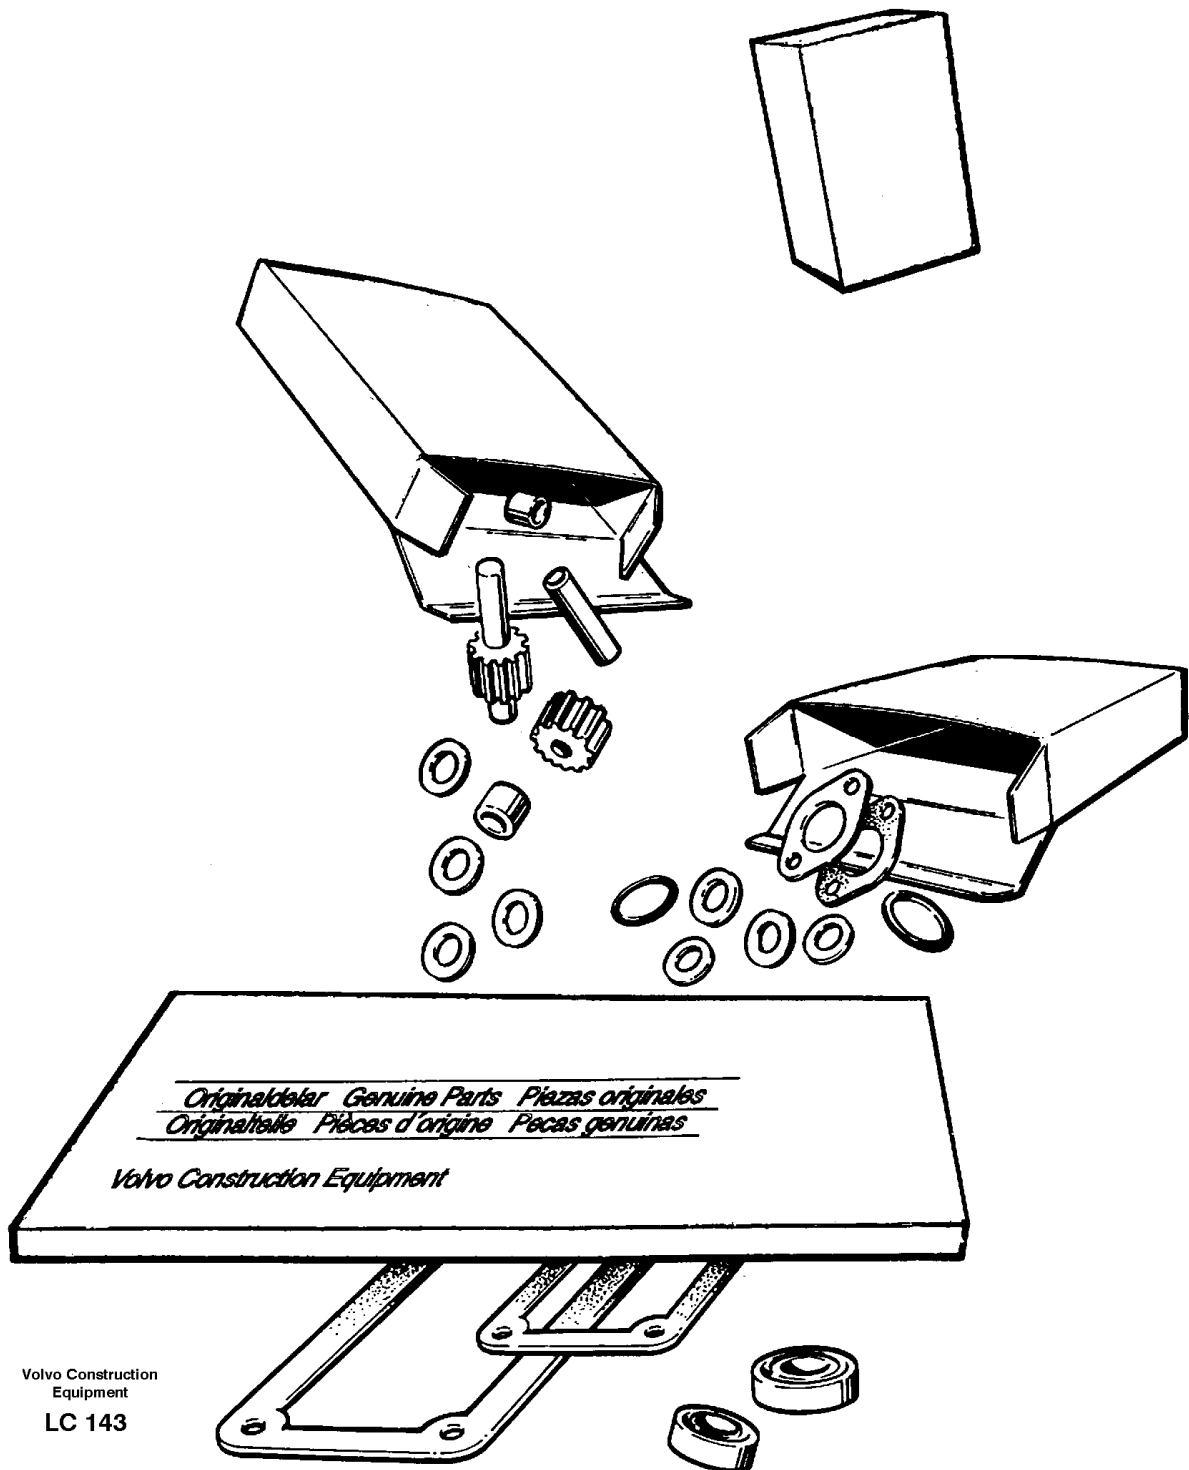

Date: 2013/9/29	Image id: LC143	Catalogue: 99529	Model: EC650
Brand: Volvo	Serial: 539-618	Group/Section: 210/100	Title: Repair kits for engine

Pos	Part	Q1	Q2	Q3	Q4	Q5	PS	Kit	Description	Option(s)	Remark
		6							Gasket kit		