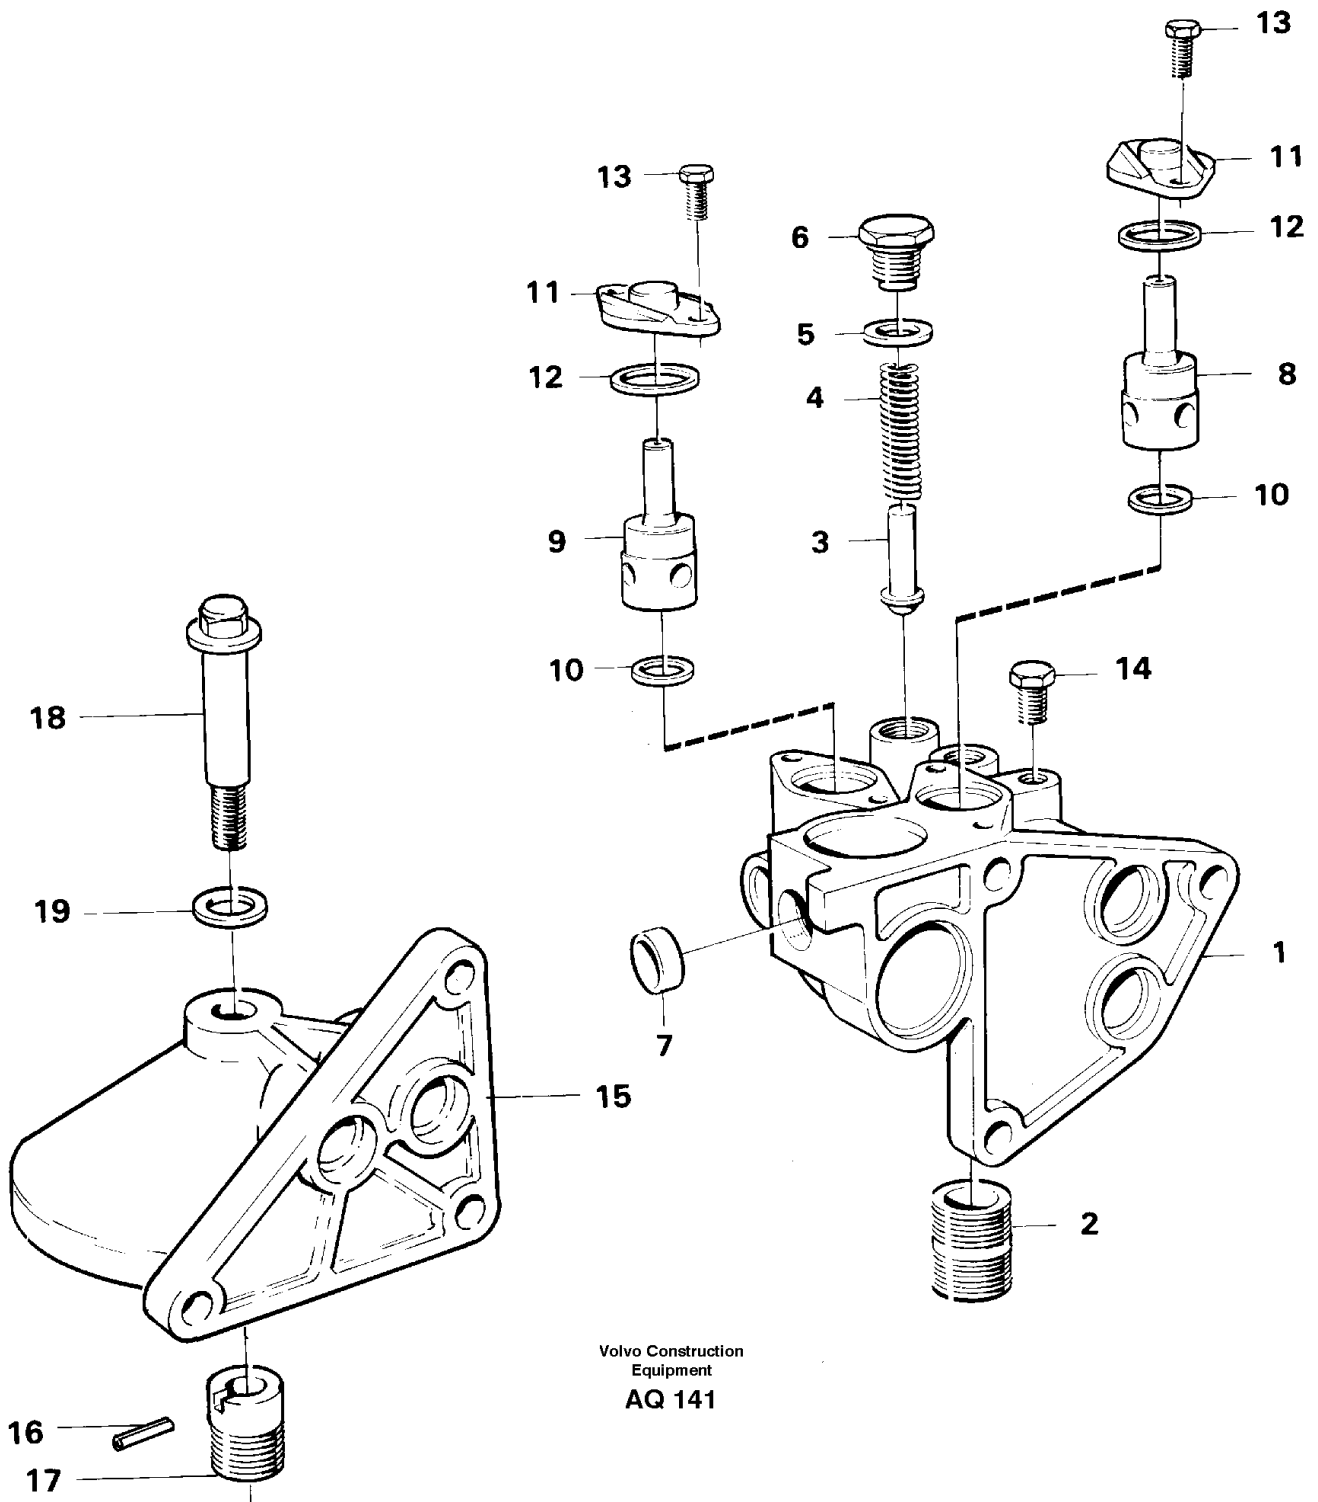

Date: 2014/2/27	Image id: AQ141	Catalogue: 97784	Model: L120C
Brand: Volvo	Serial: 11319-60000, 61677-70000, 70075-80000	Group/Section: 222/150	Title: Housing, oil filter

Volvo Construction
Equipment
AQ 141

Pos	Part	Q1	Q2	Q3	Q4	Q5	PS	Kit	Description	Option(s)	Remark