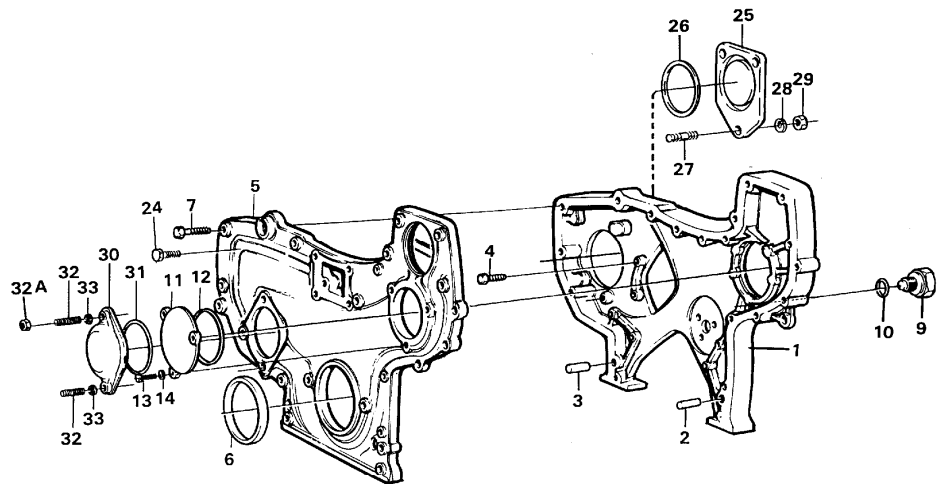

Date: 2014/2/26	Image id: AQ130	Catalogue: 97784	Model: L120C
Brand: Volvo	Serial: 11319-60000, 61677-70000, 70075-80000	Group/Section: 210/150	Title: Engine with fitting parts

Pos	Part	Q1	Q2	Q3	Q4	Q5	PS	Kit	Description	Option(s)	Remark
	VOE15003922	1							Engine		(VOE8188120)
1		1							Cylinder block		See ref 212/100
2		1							Crankshaft		See ref 216/100
3		1							Camshaft		See ref 215/100
4		1							Lubricating system		See ref 221/100
5		1							Timing gear casing		See ref 215/150
6		2							Cylinder head		See ref 211/100
	VOE276816	2							Gasket kit		
7		2					NS		•Gasket		
8	VOE465784	12							•Sealing		
9	VOE466421	16							•Sealing ring		
10	VOE422413	2							•Sealing ring		
11	VOE471481	40							Screw		
12	VOE471426	1							Valve cover		

Date: 2014/2/26	Image id: AQ133	Catalogue: 97784	Model: L120C
Brand: Volvo	Serial: 11319-60000, 61677-70000, 70075-80000	Group/Section: 215/100	Title: Camshaft

Volvo Construction
Equipment
AQ133

Q1-Q5	Option	Option description	
Q1 477459			
Q2 8192784			

8	VOE11030953	12	12						Tappet		
9	VOE421385	12							Push rod		ENG - 97292
	VOE8192698		12						Push rod		ENG 97293 -

Date: 2014/2/27	Image id: AQ134	Catalogue: 97784	Model: L120C
Brand: Volvo	Serial: 11319-60000, 61677-70000, 70075-80000	Group/Section: 215/150	Title: Timing gear casing and gears