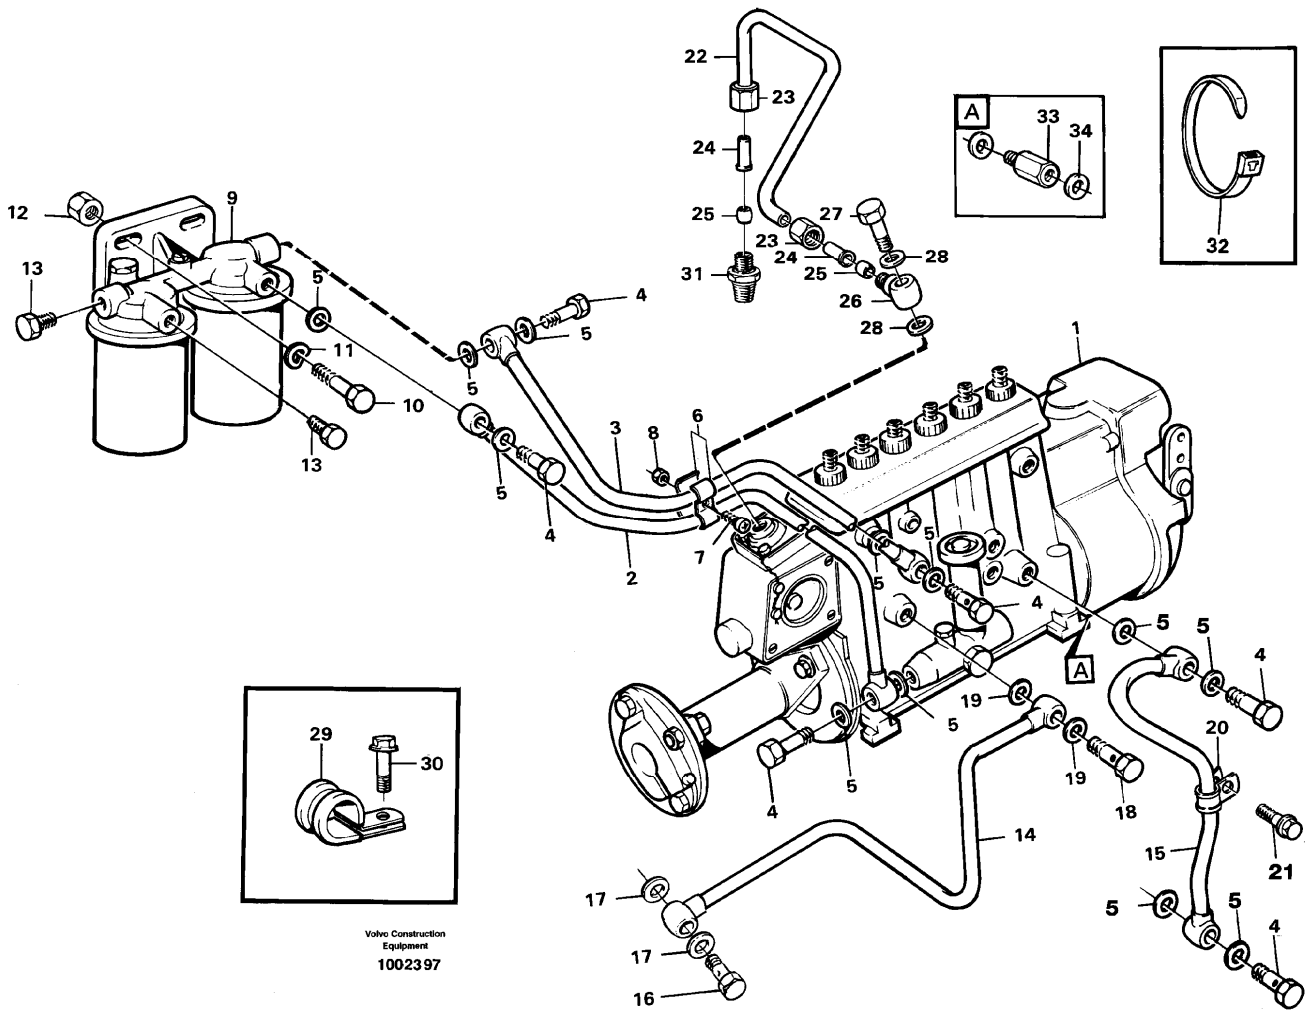

Date: 2014/2/27	Image id: 1002397	Catalogue: 97784	Model: L120C
Brand: Volvo	Serial: 11319-60000, 61677-70000, 70075-80000	Group/Section: 233/100	Title: Fuel pipes, fuel injection pump - fuel filter

Pos	Part	Q1	Q2	Q3	Q4	Q5	PS	Kit	Description	Option(s)	Remark
1		1							Injection pump		See ref 236/100
2	VOE477838	1							Fuel pipe		
3	VOE477838	1							Fuel pipe		
4	VOE7025167	6							Hollow screw		
5	VOE13969011	12							Gasket		
6	VOE404279	4							Clamp		
7	VOE956095	2							Cross screw recessed		
8	VOE13955781	2							Nut		
9		1							Fuel filter		See ref 233/250
10	VOE13965185	2							Screw