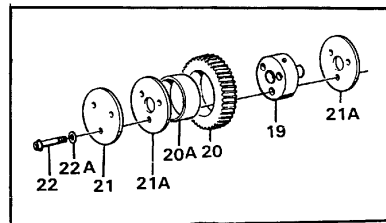

Date: 2014/2/26	Image id: AQ130	Catalogue: 97784	Model: L120C
Brand: Volvo	Serial: 11319-60000, 61677-70000, 70075-80000	Group/Section: 210/150	Title: Engine with fitting parts

Pos	Part	Q1	Q2	Q3	Q4	Q5	PS	Kit	Description	Option(s)	Remark
	VOE15003922	1							Engine		(VOE8188120)
1		1							Cylinder block		See ref 212/100
2		1							Crankshaft		See ref 216/100
3		1							Camshaft		See ref 215/100
4		1							Lubricating system		See ref 221/100
5		1							Timing gear casing		See ref 215/150
6		2							Cylinder head		See ref 211/100
	VOE276816	2							Gasket kit		
7		2					NS		•Gasket		
8	VOE465784	12							•Sealing		
9	VOE466421	16							•Sealing ring		
10	VOE422413	2							•Sealing ring		
11	VOE471481	40							Screw		
12	VOE471426	1							Valve cover		

Pos	Part	Q1	Q2	Q3	Q4	Q5	PS	Kit	Description	Option(s)	Remark
1	VOE477459	1							Camshaft		ENG - 97292
	VOE8192784		1						Camshaft		ENG 97293 -
2	VOE950588	1	1						•Pin		
3	VOE465789	1							Flange		
4		7	7						Bushing		See ref 212/100
5	VOE471509	2	2						Screw		
6		1	1						Camshaft gear		See ref 215/150
7		3	3						Screw		See ref 215/150

8	VOE11030953	12	12						Tappet		
9	VOE421385	12							Push rod		ENG - 97292
	VOE8192698		12						Push rod		ENG 97293 -

Date: 2014/2/27	Image id: AQ134	Catalogue: 97784	Model: L120C
Brand: Volvo	Serial: 11319-60000, 61677-70000, 70075-80000	Group/Section: 215/150	Title: Timing gear casing and gears