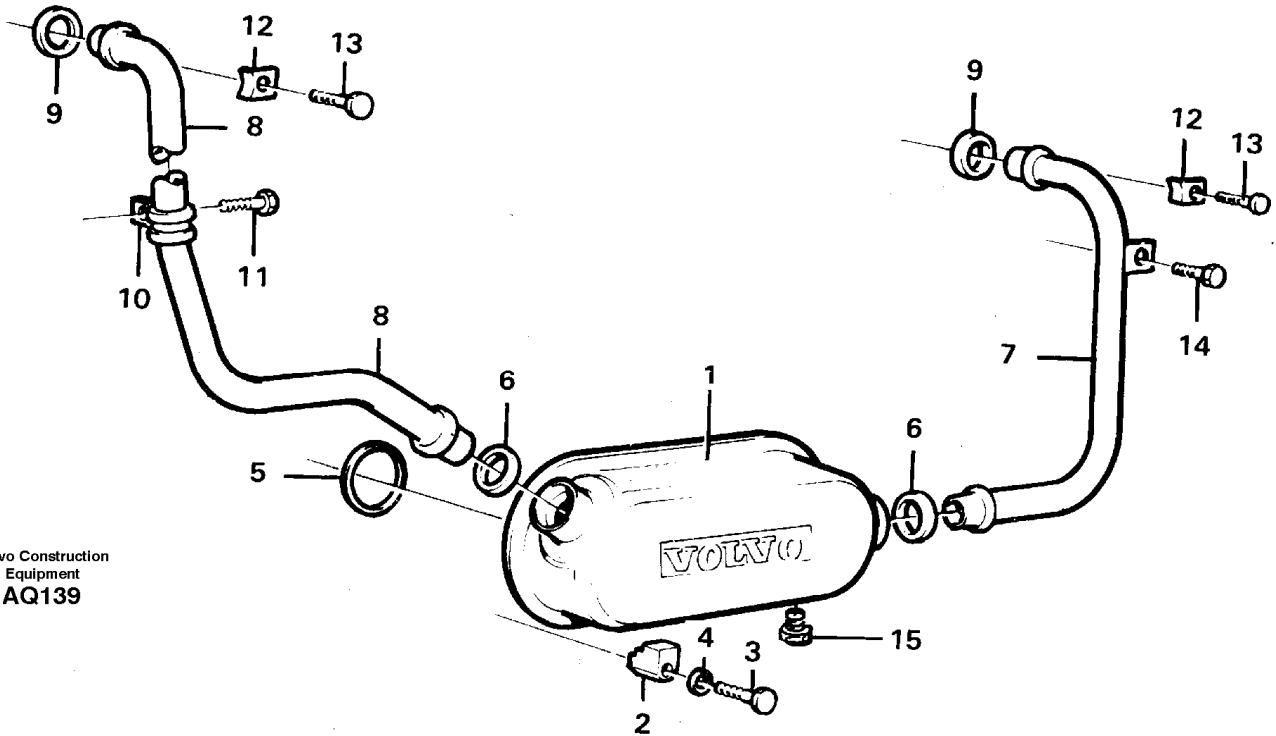

Date: 2014/2/27	Image id: AQ139	Catalogue: 97784	Model: L120C
Brand: Volvo	Serial: 11319-60000, 61677-70000, 70075-80000	Group/Section: 223/100	Title: Oil cooler

Volvo Construction
Equipment
AQ139

Pos	Part	Q1	Q2	Q3	Q4	Q5	PS	Kit	Description	Option(s)	Remark
1	VOE1661254	1							Oil Cooler		
2	VOE471804	4							Retainer		
3	VOE13965186	2							Flange screw		L=50
	VOE965221	2							Flange screw		L=55
4	VOE941908	4							Spring Washer		
5	VOE471467	2							Sealing ring		
6	VOE471708	2							Sealing ring		
7	VOE3978502	1							Coolant Pipe		
8	VOE849673	1							Pipe		
9	VOE471637	2							Sealing ring		
10	VOE968508	1							Clamp		
11	VOE946440	1							Flange screw		
12	VOE421654	2							Clamp		
13	VOE946440	1							Flange screw		L=16
	VOE13949846	1							Screw		L=20
14	VOE946471	1							Flange screw		
15	VOE180759	1							Plugg