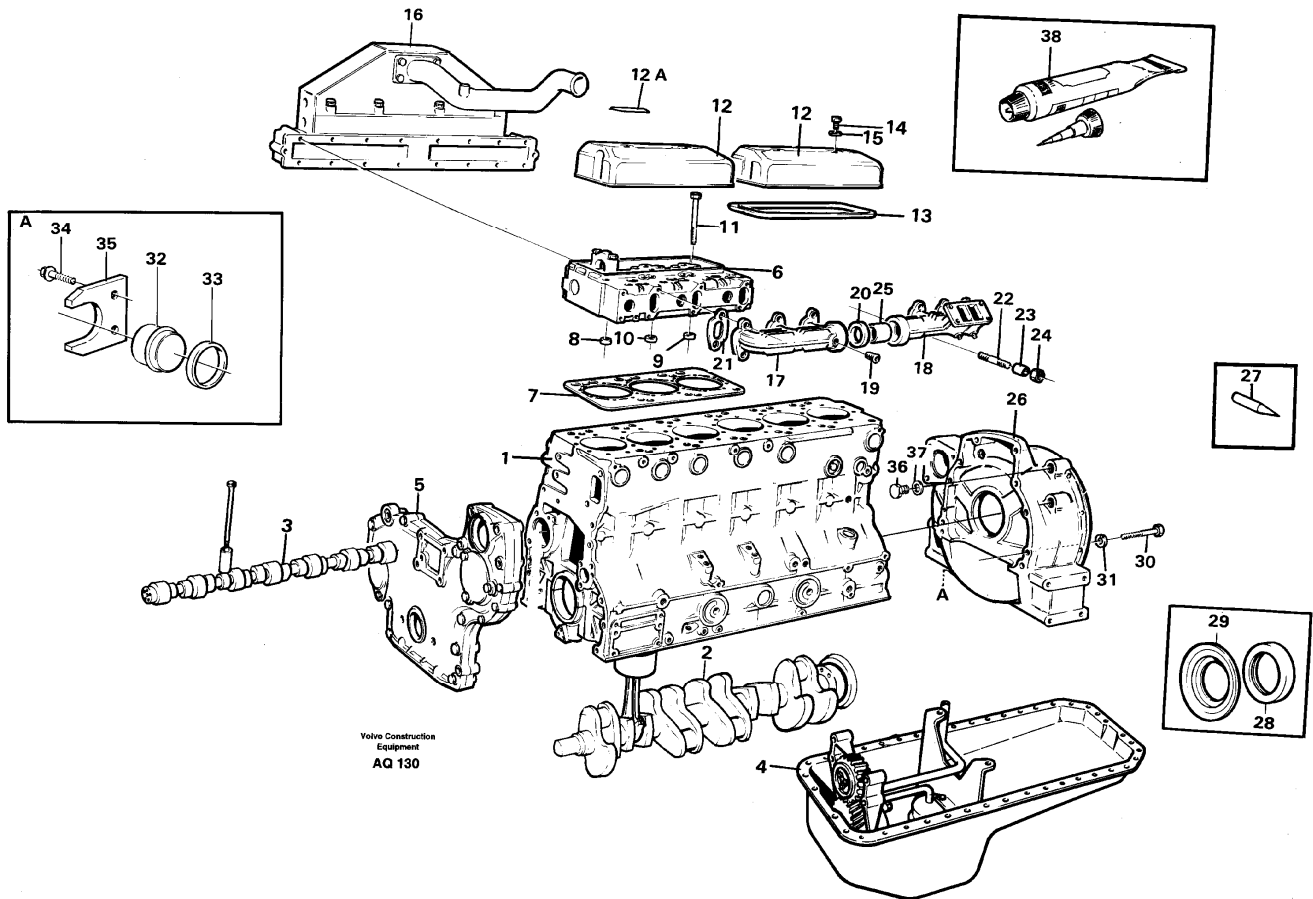

Date: 2014/2/26	Image id: AQ130	Catalogue: 97784	Model: L120C
Brand: Volvo	Serial: 11319-60000, 61677-70000, 70075-80000	Group/Section: 210/150	Title: Engine with fitting parts

Pos	Part	Q1	Q2	Q3	Q4	Q5	PS	Kit	Description	Option(s)	Remark
	VOE15003922	1							Engine		(VOE8188120)
1		1							Cylinder block		See ref 212/100
2		1							Crankshaft		See ref 216/100
3		1							Camshaft		See ref 215/100
4		1							Lubricating system		See ref 221/100
5		1							Timing gear casing		See ref 215/150
6		2							Cylinder head		See ref 211/100
	VOE276816	2							Gasket kit		
7		2					NS		•Gasket		
8	VOE465784	12							•Sealing		
9	VOE466421	16							•Sealing ring		
10	VOE422413	2							•Sealing ring		
11	VOE471481	40							Screw		
12	VOE471426	1							Valve cover		

Date: 2014/2/26	Image id: AQ135A	Catalogue: 97784	Model: L120C
Brand: Volvo	Serial: 11319-60000, 61677-70000, 70075-80000	Group/Section: 211/100	Title: Cylinder head

Pos	Part	Q1	Q2	Q3	Q4	Q5	PS	Kit	Description	Option(s)	Remark
	VOE477797	1							Cylinder head		
1	VOE477789	2					SE		•Cylinder head		
2	VOE477657	3							••Valve seat		STD
	VOE477658	3							••Valve seat		0,20 O SZ
3	VOE477659	3							••Valve seat		STD
	VOE477667	3							••Valve seat		0,20 O SZ
4	VOE477792	6							••Valve guide		
5	VOE276130	6							••Repair kit		
6	VOE477928	1							•••Socket		
7	VOE466420	1							•••Ring		
8	VOE466405	1							•••Sealing ring		

8	VOE11030953	12	12						Tappet		
9	VOE421385	12							Push rod		ENG - 97292
	VOE8192698		12						Push rod		ENG 97293 -

Date: 2014/2/27	Image id: AQ134	Catalogue: 97784	Model: L120C
Brand: Volvo	Serial: 11319-60000, 61677-70000, 70075-80000	Group/Section: 215/150	Title: Timing gear casing and gears