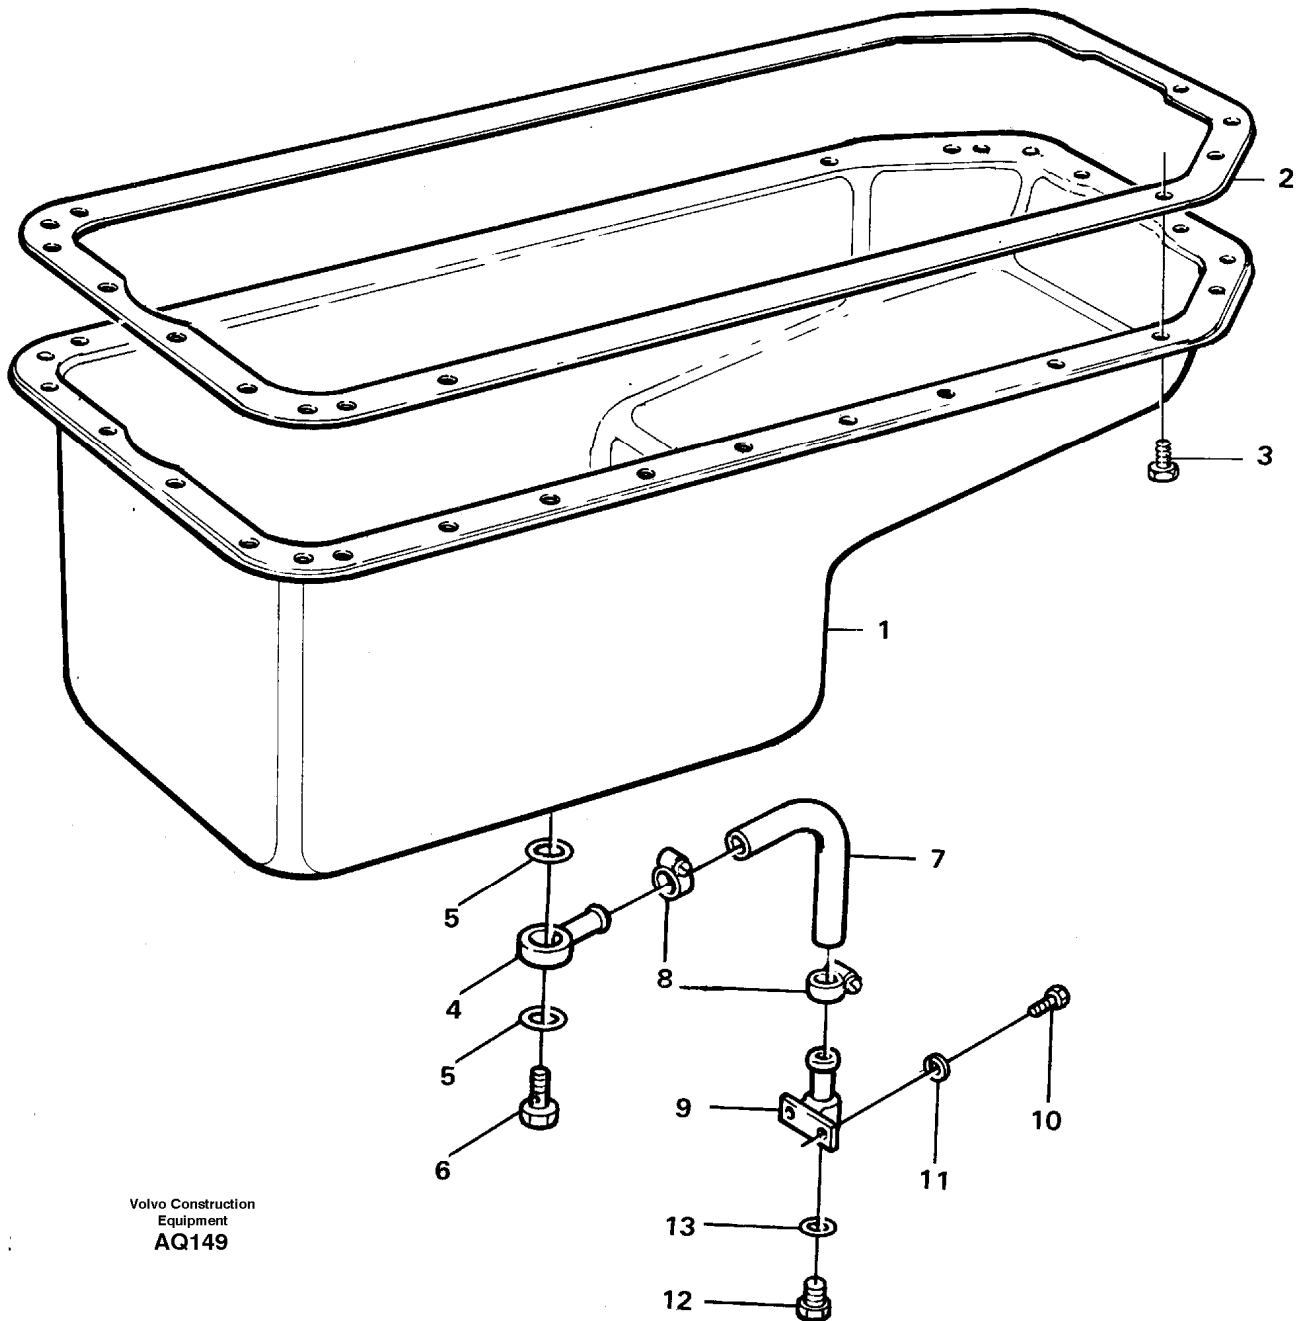

Date: 2014/2/27	Image id: AQ149	Catalogue: 97784	Model: L120C
Brand: Volvo	Serial: 11319-60000, 61677-70000, 70075-80000	Group/Section: 217/100	Title: Oil sump

Volvo Construction
Equipment
AQ149

Pos	Part	Q1	Q2	Q3	Q4	Q5	PS	Kit	Description	Option(s)	Remark
1	VOE11030931	1							Oil pan		
2	VOE11030779	1							Gasket		
3	VOE946440	36							Flange screw		
4	VOE4761859	1							Oil draining pipe