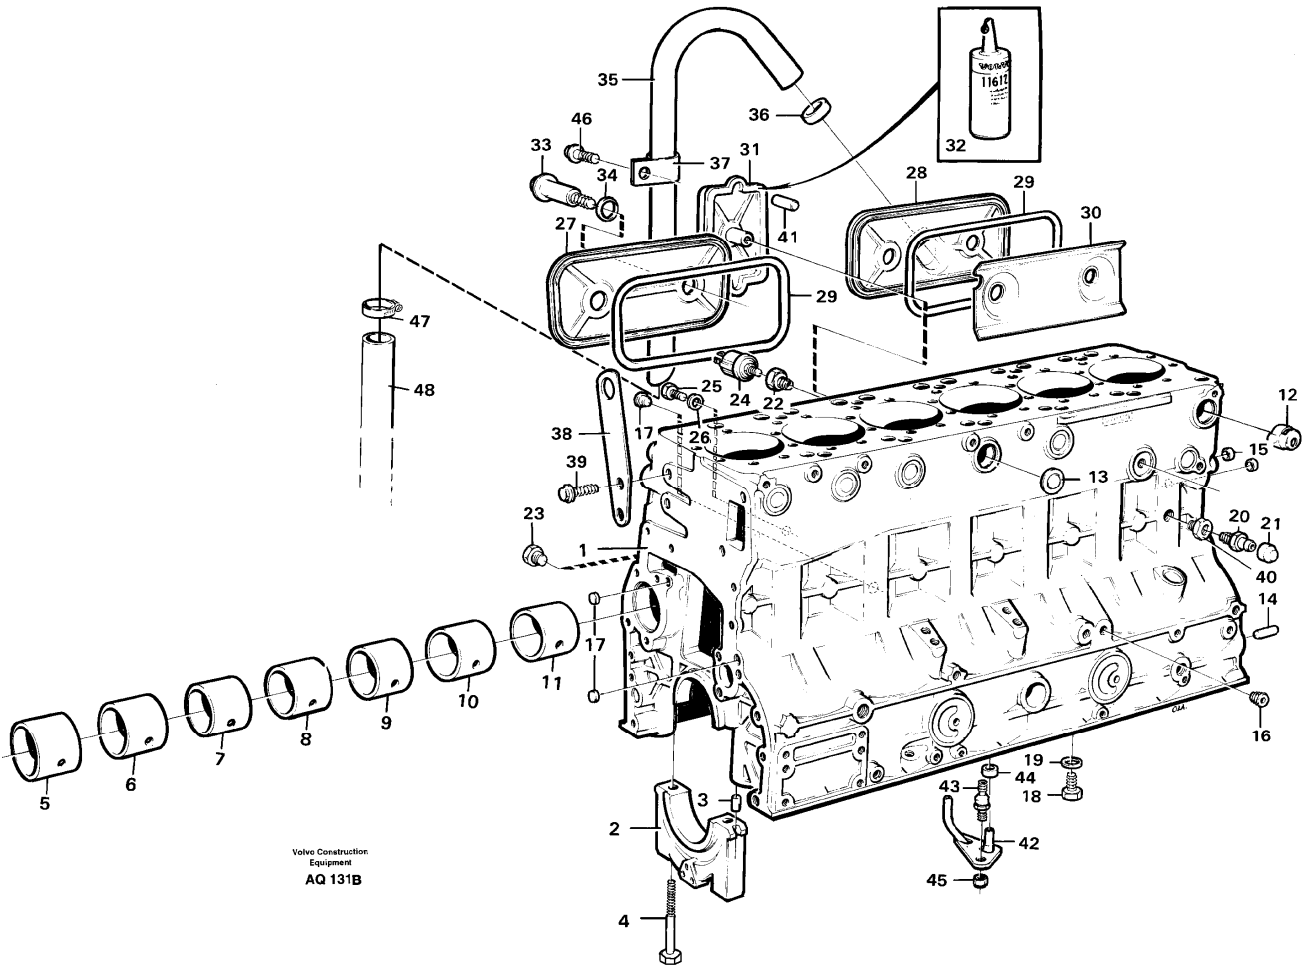

Date: 2014/2/26	Image id: AQ131B	Catalogue: 97784	Model: L120C
Brand: Volvo	Serial: 11319-60000, 61677-70000, 70075-80000	Group/Section: 212/100	Title: Cylinder block

Volvo Construction
Equipment
AQ 131B

Q1-Q5	Option	Option description	
Q1 477990			
Q2 8192730			

Pos	Part	Q1	Q2	Q3	Q4	Q5	PS	Kit	Description	Option(s)	Remark
	VOE477990	1					OP		Cylinder block		ENG - 97292
	VOE8192730		1						Cylinder block		ENG 97293 -
1	VOE477991	1					NS		•Cylinder block		
	VOE8192731		1				NS		•Cylinder block		
2	VOE471415	7					NS		•Cap		
	VOE8192740		1				NS		•Cap		
	VOE8192741		1				NS		•Cap		
	VOE8192742		5				NS		•Cap