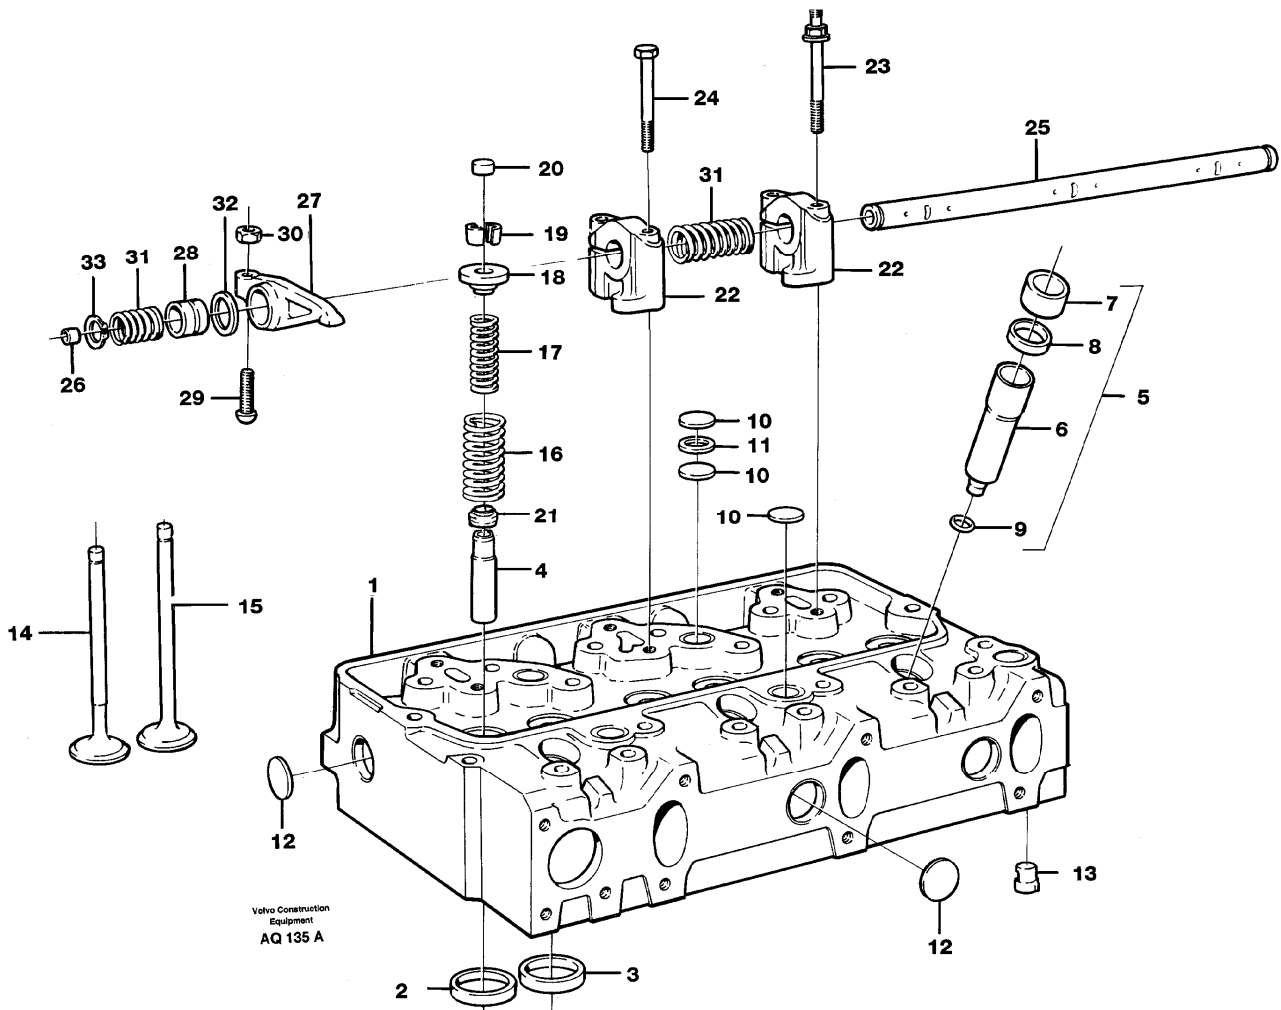

Date: 2014/2/26	Image id: AQ130	Catalogue: 97784	Model: L120C
Brand: Volvo	Serial: 11319-60000, 61677-70000, 70075-80000	Group/Section: 210/150	Title: Engine with fitting parts

Pos	Part	Q1	Q2	Q3	Q4	Q5	PS	Kit	Description	Option(s)	Remark
	VOE15003922	1							Engine		(VOE8188120)
1		1							Cylinder block		See ref 212/100
2		1							Crankshaft		See ref 216/100
3		1							Camshaft		See ref 215/100
4		1							Lubricating system		See ref 221/100
5		1							Timing gear casing		See ref 215/150
6		2							Cylinder head		See ref 211/100
	VOE276816	2							Gasket kit		
7		2					NS		•Gasket		
8	VOE465784	12							•Sealing		
9	VOE466421	16							•Sealing ring		
10	VOE422413	2							•Sealing ring		
11	VOE471481	40							Screw		
12	VOE471426	1							Valve cover		

Date: 2014/2/26	Image id: AQ135A	Catalogue: 97784	Model: L120C
Brand: Volvo	Serial: 11319-60000, 61677-70000, 70075-80000	Group/Section: 211/100	Title: Cylinder head

Pos	Part	Q1	Q2	Q3	Q4	Q5	PS	Kit	Description	Option(s)	Remark
	VOE477797	1							Cylinder head		
1	VOE477789	2					SE		•Cylinder head		
2	VOE477657	3							••Valve seat		STD
	VOE477658	3							••Valve seat		0,20 O SZ
3	VOE477659	3							••Valve seat		STD
	VOE477667	3							••Valve seat		0,20 O SZ
4	VOE477792	6							••Valve guide		
5	VOE276130	6							••Repair kit		
6	VOE477928	1							•••Socket		
7	VOE466420	1							•••Ring		
8	VOE466405	1							•••Sealing ring		

8	VOE11030953	12	12						Tappet		
9	VOE421385	12							Push rod		ENG - 97292
	VOE8192698		12						Push rod		ENG 97293 -

Date: 2014/2/27	Image id: AQ134	Catalogue: 97784	Model: L120C
Brand: Volvo	Serial: 11319-60000, 61677-70000, 70075-80000	Group/Section: 215/150	Title: Timing gear casing and gears

Date: 2014/2/27	Image id: AQ138	Catalogue: 97784	Model: L120C
Brand: Volvo	Serial: 11319-60000, 61677-70000, 70075-80000	Group/Section: 221/150	Title: Oil pump

Q1-Q5	Option	Option description	
Q1 ENG - 97292			
Q2 ENG 97293 -			