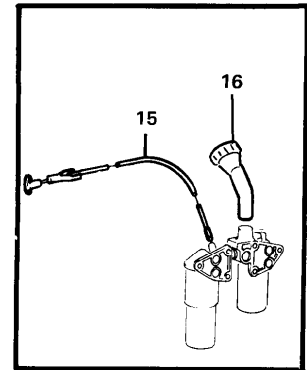

Pos	Part	Q1	Q2	Q3	Q4	Q5	PS	Kit	Description	Option(s)	Remark
1		1							Filter Housing		See ref 222/150
2	VOE13949656	2							O-ring		
3	VOE13949722	1							O-ring		
4	VOE946329	2							Flange screw		L=25
	VOE13965222	1							Screw		L=65
5	VOE941908	2							Spring washer		
6		1							Nipple		See ref 222/150
7	VOE466634	1							Oil filter		
8		1							Housing		See ref 222/150