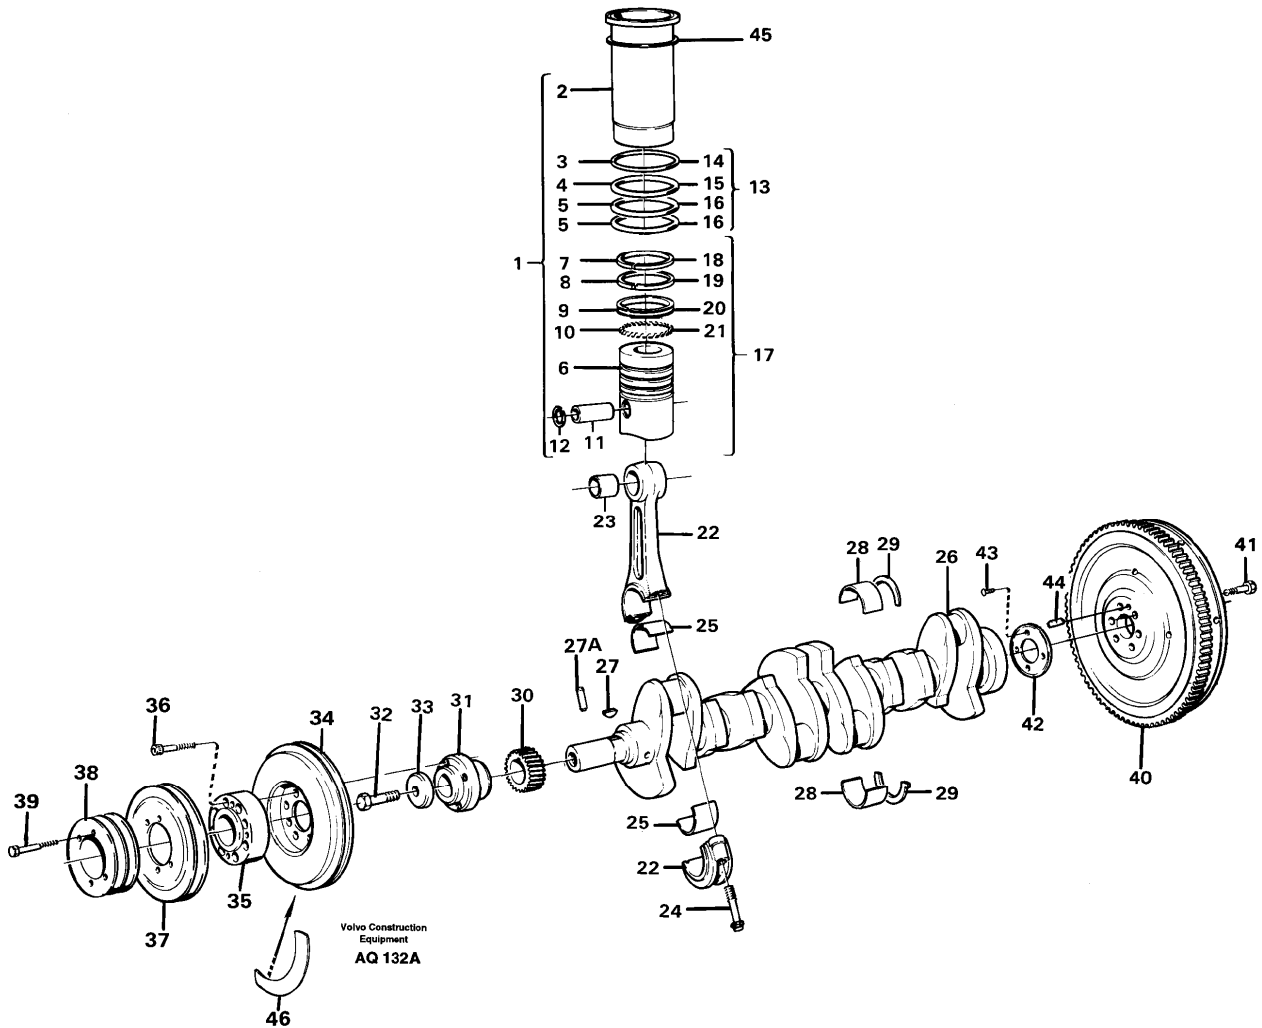

Date: 2014/2/27	Image id: AQ132A	Catalogue: 97784	Model: L120C
Brand: Volvo	Serial: 11319-60000, 61677-70000, 70075-80000	Group/Section: 216/100	Title: Crankshaft and related parts

Pos	Part	Q1	Q2	Q3	Q4	Q5	PS	Kit	Description	Option(s)	Remark
1	VOE275641	6							Cylinder liner kit		ENG - 97292
	VOE276900	6							Cylinder liner kit		ENG 97293 -
2	VOE3978530	1					NS		•Cylinder Liner		
3	VOE271159	1							•Sealing ring kit		
4	VOE471419	1					NS		•Sealing ring		
5	VOE471424	2					NS		•Oil feed pipe		
6	VOE477470	1					NS		•Piston		
7	VOE864158	1					NS		•Compression ring		
8		1					NS		•Piston ring		
9		1					NS		•Oil ring