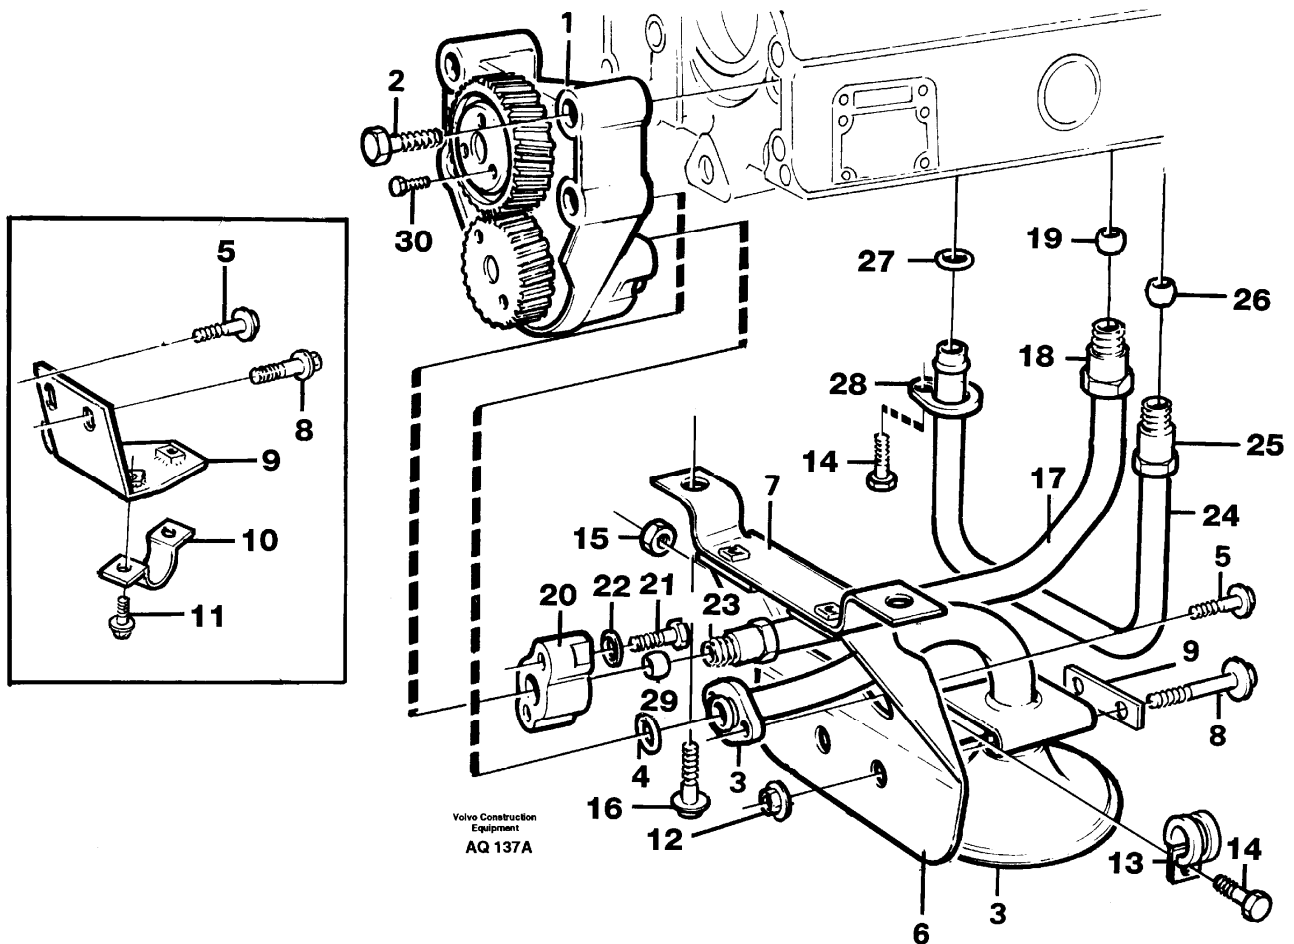

Date: 2014/2/27	Image id: AQ137A	Catalogue: 97784	Model: L120C
Brand: Volvo	Serial: 11319-60000, 61677-70000, 70075-80000	Group/Section: 221/100	Title: Lubricating oil system

Q1-Q5	Option	Option description	
Q1 ENG - 97292			
Q2 ENG 97293 -			

Pos	Part	Q1	Q2	Q3	Q4	Q5	PS	Kit	Description	Option(s)	Remark
1		1							Oil pump		See ref 221/150
2	VOE471513	4	4						Screw		
3	VOE4772100	1							Suction pipe		
	VOE11030171		1						Suction pipe		
4	VOE470383	2	2						Sealing ring		
5	VOE13965183	2	2						Flange screw		
6	VOE4772097	1							Baffle plate		
	VOE11032801		1						Baffle plate