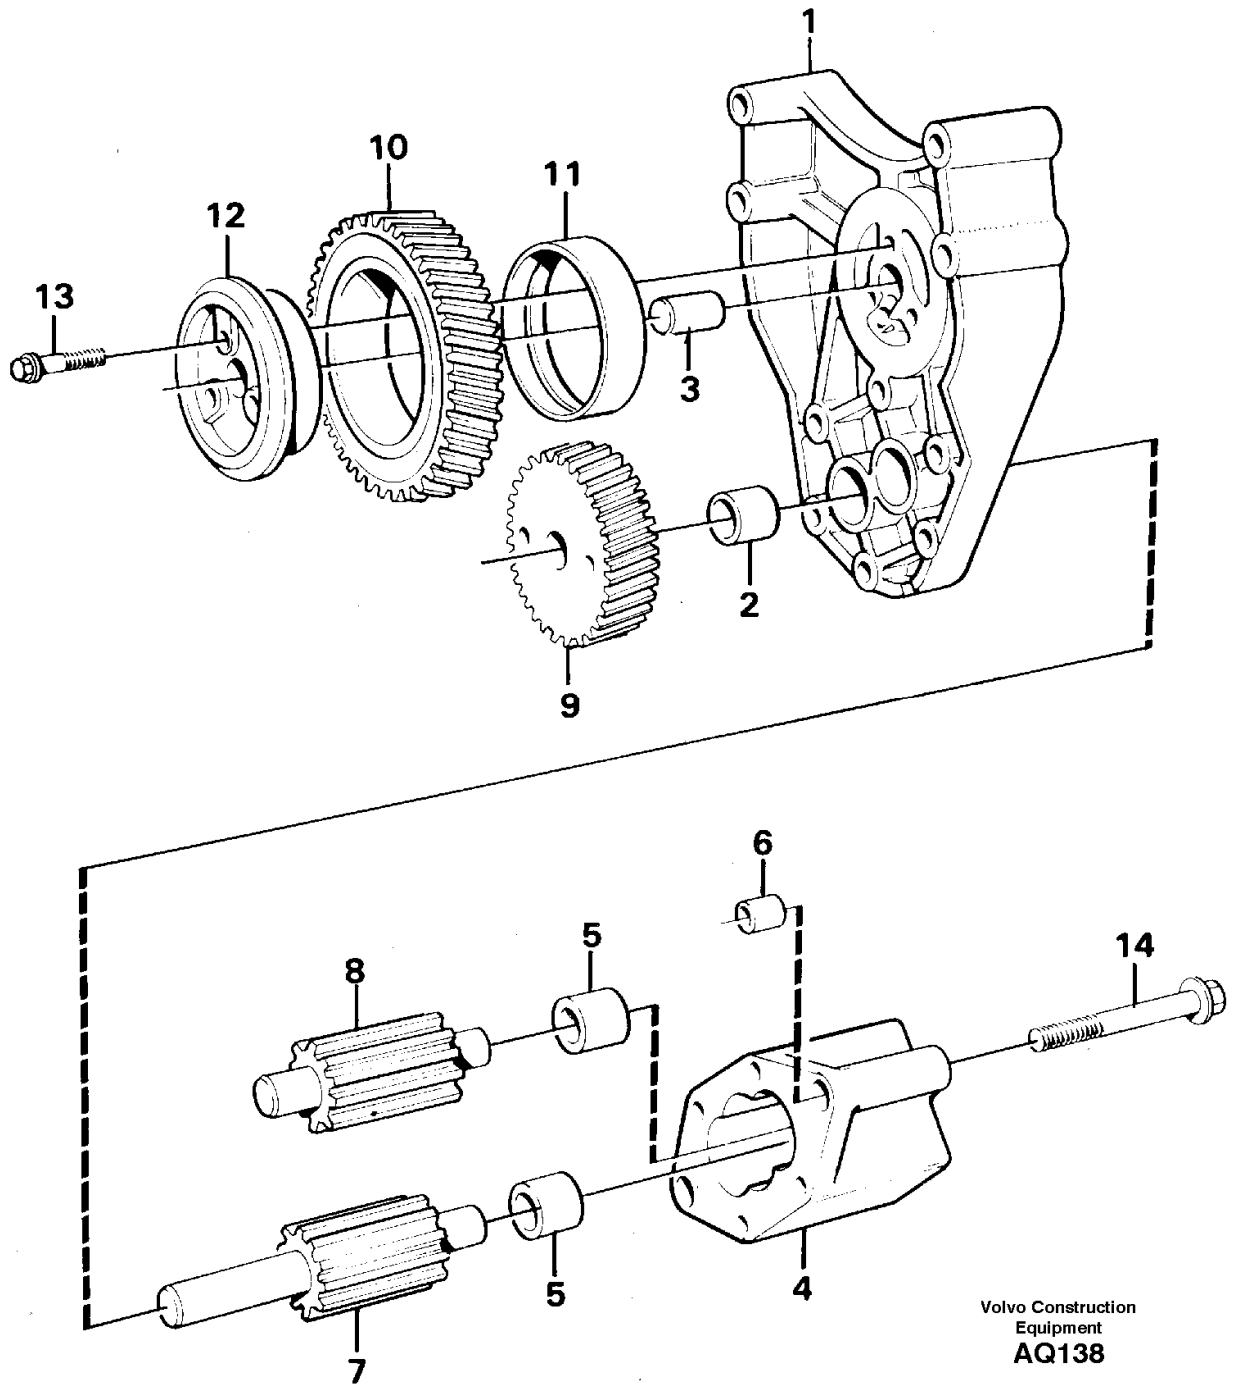

Date: 2014/2/27	Image id: AQ138	Catalogue: 97784	Model: L120C
Brand: Volvo	Serial: 11319-60000, 61677-70000, 70075-80000	Group/Section: 221/150	Title: Oil pump

Q1-Q5	Option	Option description	
Q1 ENG - 97292			
Q2 ENG 97293 -