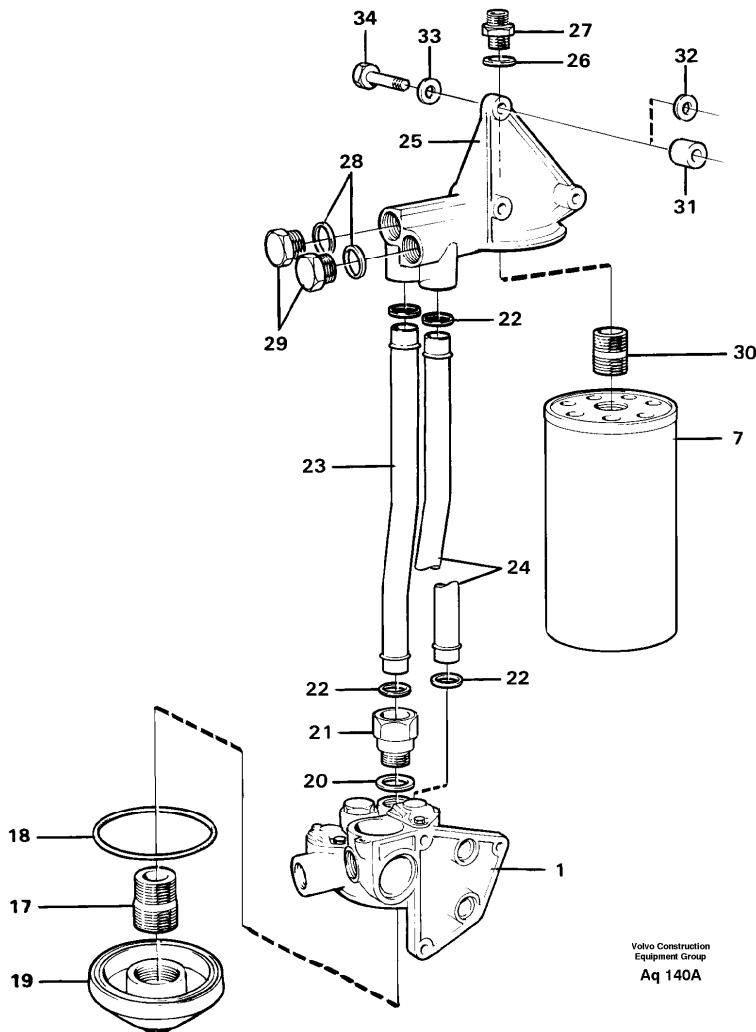

Date: 2014/2/27	Image id: AQ140A	Catalogue: 97784	Model: L120C
Brand: Volvo	Serial: 11319-60000, 61677-70000, 70075-80000	Group/Section: 222/100	Title: Oil filter

Volvo Construction
Equipment Group
Aq 140A