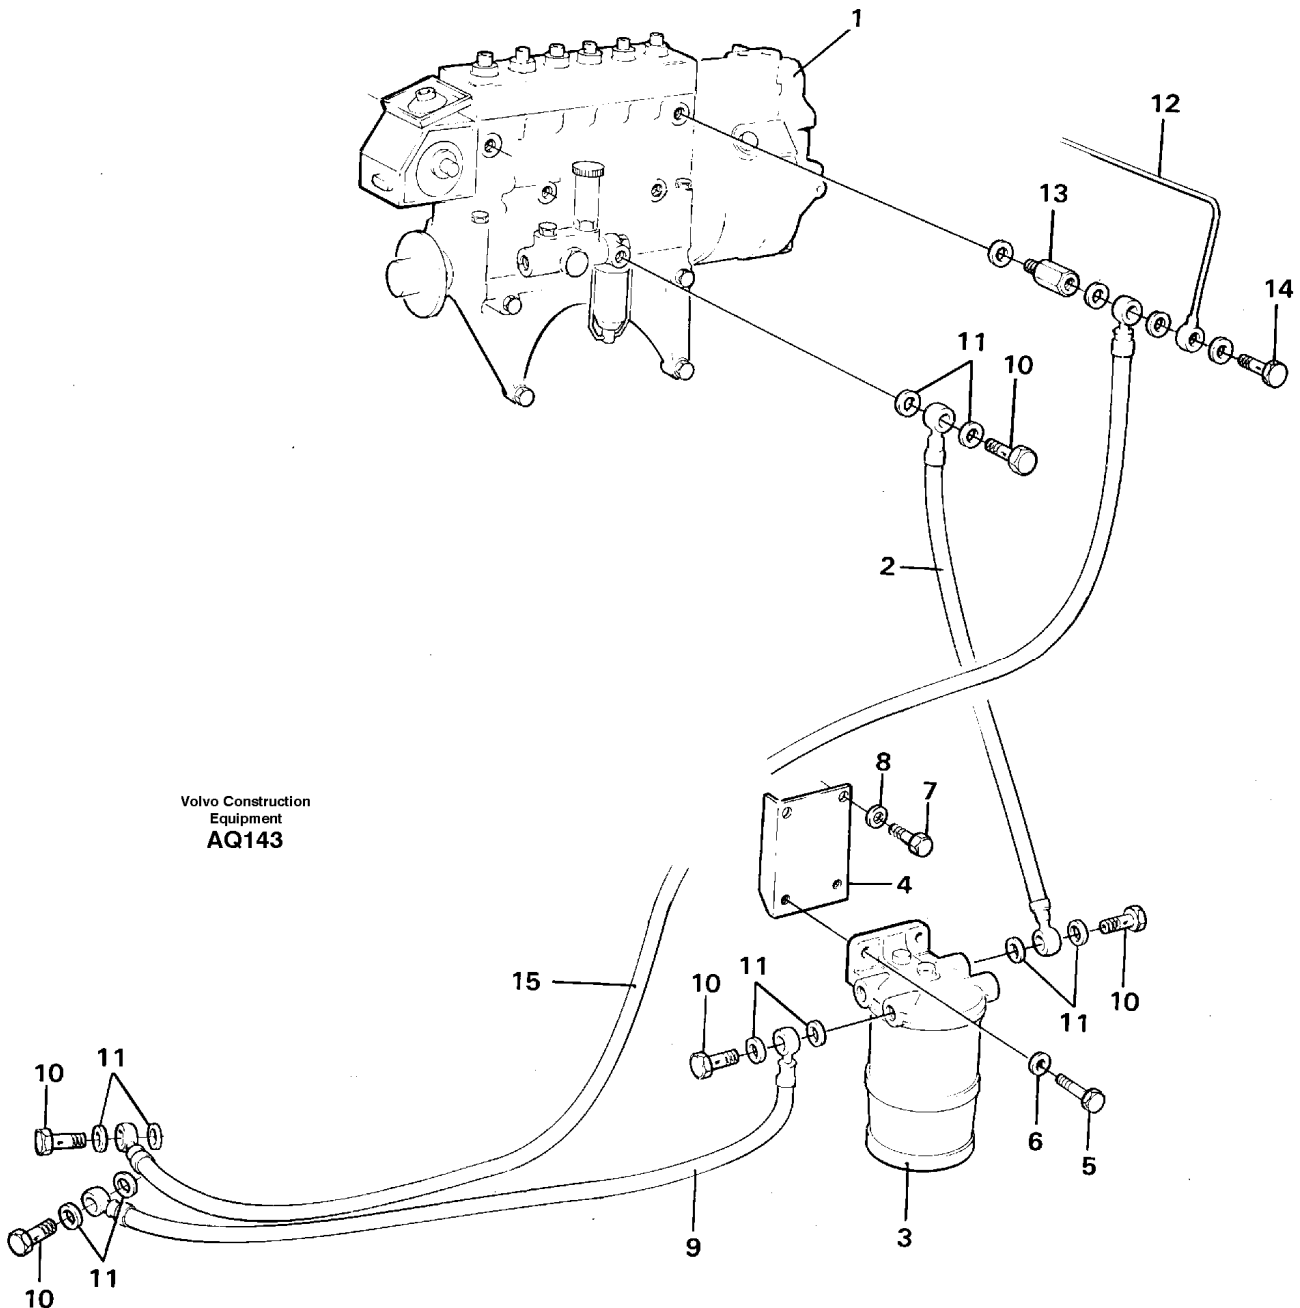

VOLVO

Construction Equipment

Date: 2014/2/27	Image id: AQ143	Catalogue: 97784	Model: L120C
Brand: Volvo	Serial: 11319-60000, 61677-70000, 70075-80000	Group/Section: 230/100	Title: Fuel system

Pos	Part	Q1	Q2	Q3	Q4	Q5	PS	Kit	Description	Option(s)	Remark
1		1							Injection pump		See ref 236/100
2	VOE4804508	1							Fuel hose		
3	VOE4880463	1							Water separator		See ref 233/300
4	VOE11015253	1							Attachment