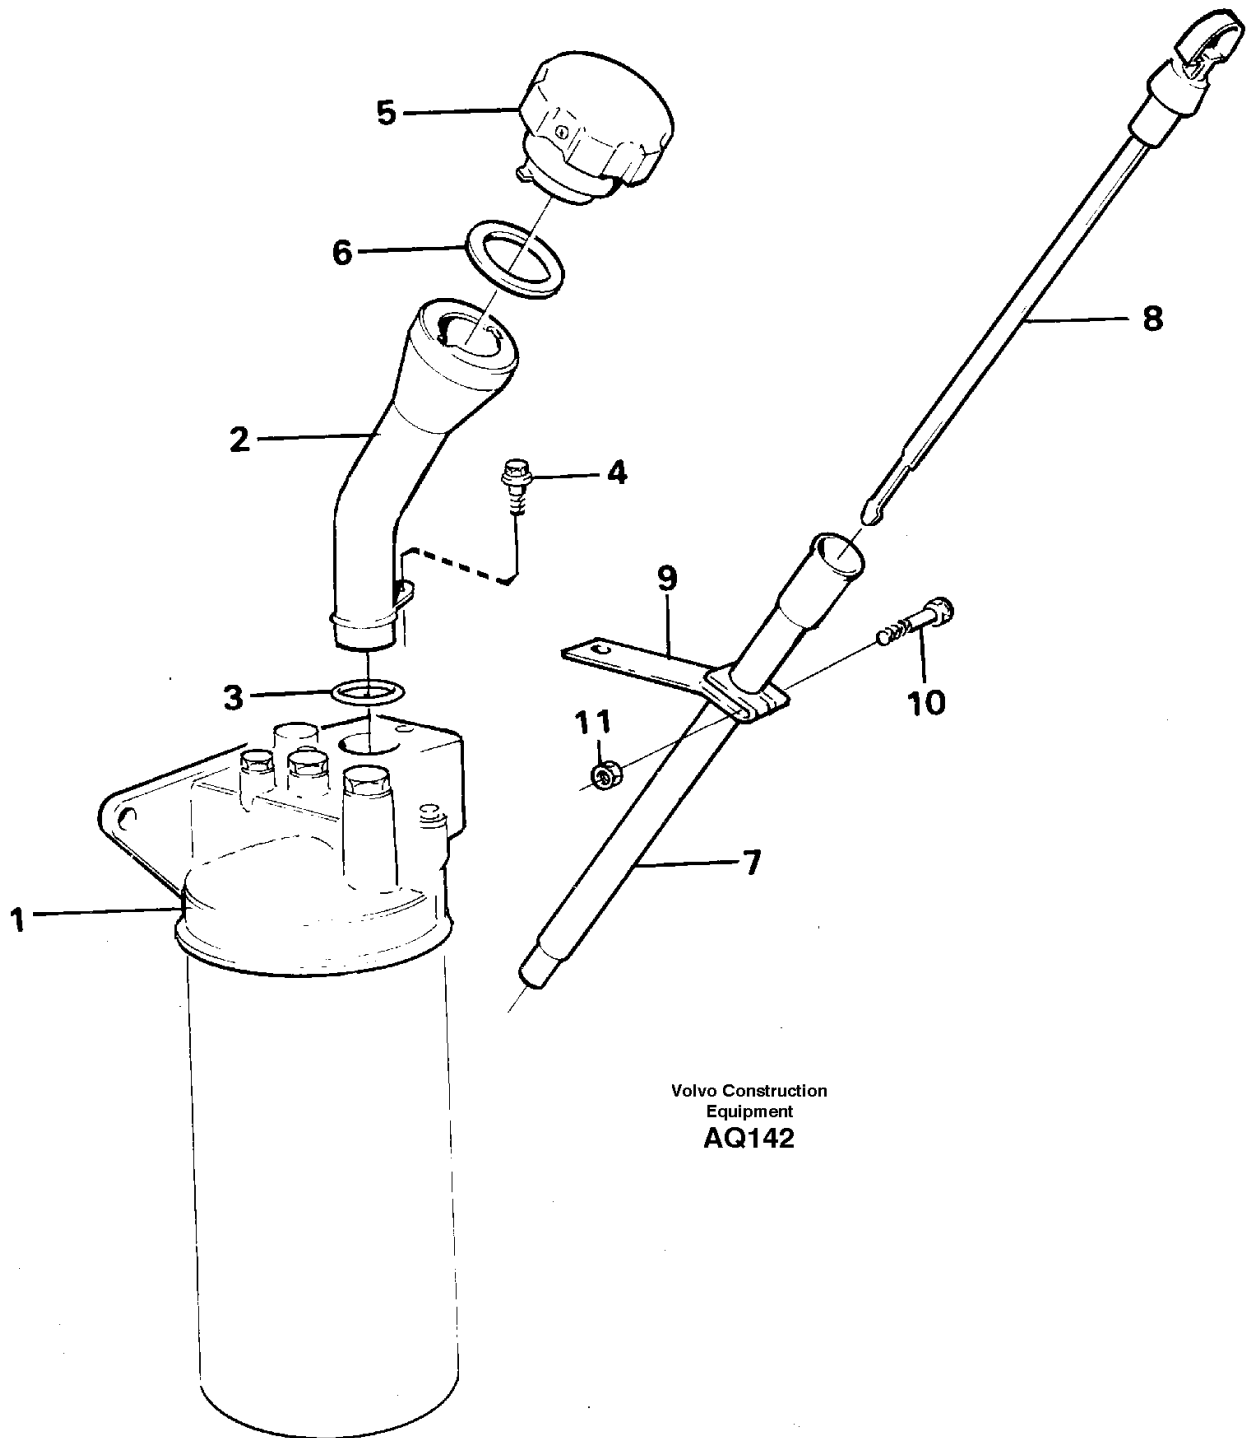

VOLVO

Construction Equipment

Date: 2014/2/27	Image id: AQ142	Catalogue: 97784	Model: L120C
Brand: Volvo	Serial: 11319-60000, 61677-70000, 70075-80000	Group/Section: 222/200	Title: Oil filler and dipstick

Pos	Part	Q1	Q2	Q3	Q4	Q5	PS	Kit	Description	Option(s)	Remark