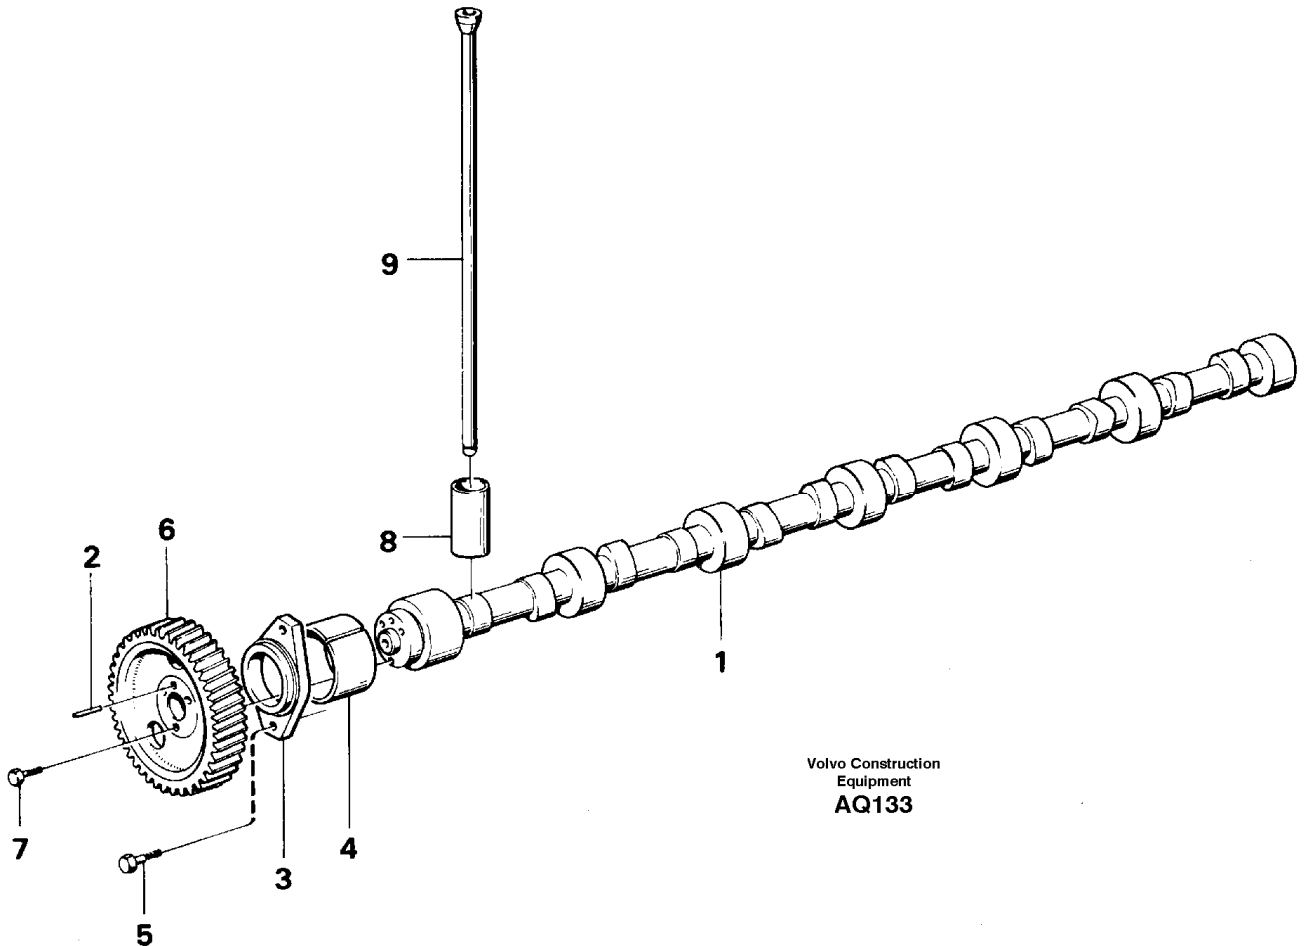

Date: 2014/2/26	Image id: AQ133	Catalogue: 97784	Model: L120C
Brand: Volvo	Serial: 11319-60000, 61677-70000, 70075-80000	Group/Section: 215/100	Title: Camshaft

Volvo Construction
Equipment
AQ133

Q1-Q5	Option	Option description	
Q1 477459			
Q2 8192784			

Pos	Part	Q1	Q2	Q3	Q4	Q5	PS	Kit	Description	Option(s)	Remark
1	VOE477459	1							Camshaft		ENG - 97292
	VOE8192784		1						Camshaft		ENG 97293 -
2	VOE950588	1	1						•Pin		
3	VOE465789	1							Flange		
4		7	7						Bushing		See ref 212/100
5	VOE471509	2	2						Screw		
6		1	1						Camshaft gear		See ref 215/150
7		3	3						Screw		See ref 215/150