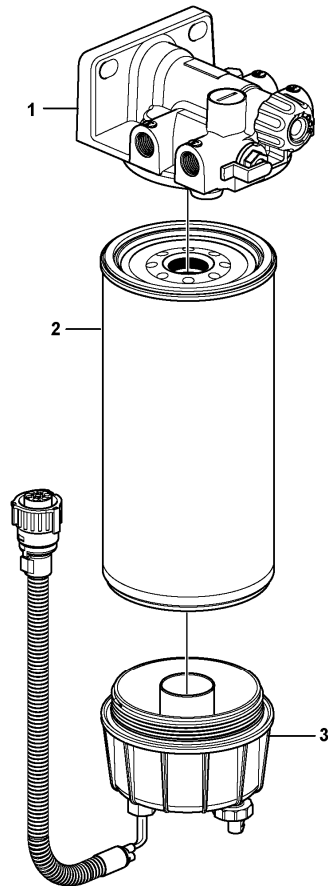

Date: 2014/2/27	Image id: 1023950	Catalogue: 20086	Model: L120E
Brand: Volvo	Serial: 19804-, 66001-, 71401-	Group/Section: 233/200	Title: Water separator.

Volvo Construction
Equipment
1023950

Section option	Kit	Option description
VOE33380		Volvo Wheel Loader L120E S/N 19801-, S/N 66001- USA, S/N 71401- BRA
VOE33395		Wheel Loader L120E3 IRAN
VOE83057		Fuel filter

Q1-Q5	Option	Option description	
Q1 33380	VOE33380	Volvo Wheel Loader L120E S/N 19801-, S/N 66001- USA, S/N 71401- BRA	
Q2 33380 33395	VOE33380	Volvo Wheel Loader L120E S/N 19801-, S/N 66001- USA, S/N 71401- BRA	
Q3 83057	VOE83057	Fuel filter	

Pos	Part	Q1	Q2	Q3	Q4	Q5	PS	Kit	Description	Option(s)	Remark
	VOE11110703	1							Water separator		S/N - 20331 USA S/N - 71429
	VOE11110709		1						Water separator		S/N 20332 - IRAN S/N