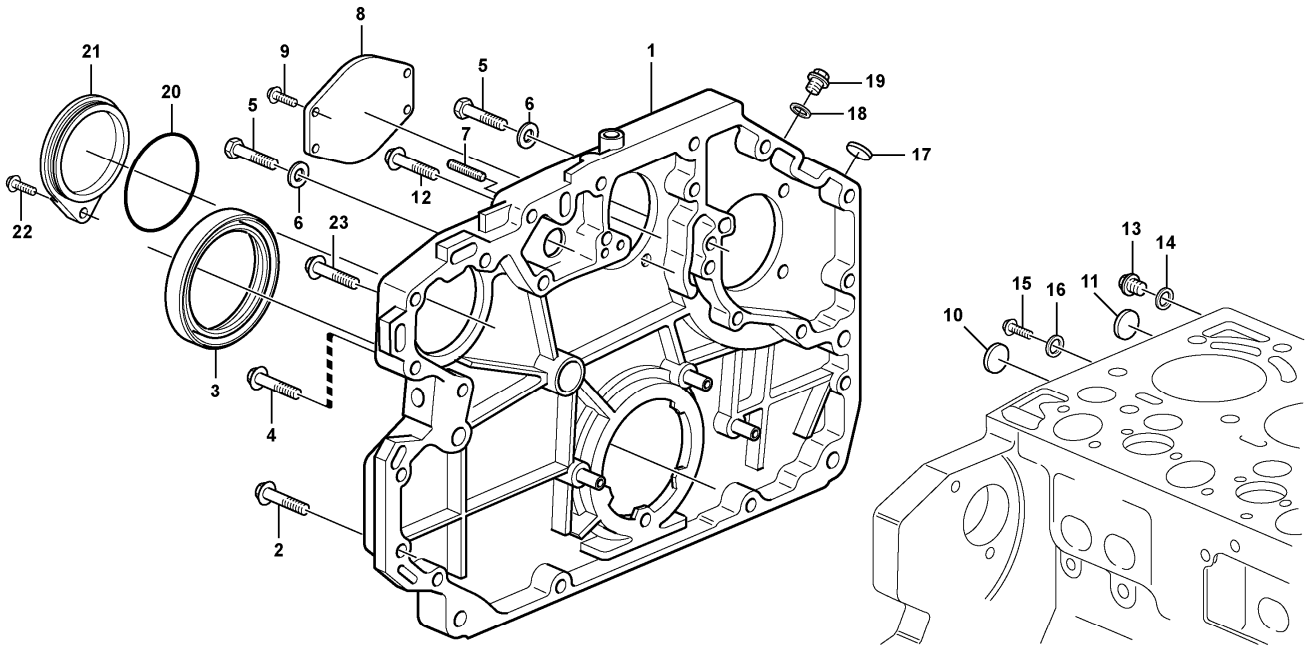

Date: 2014/2/27	Image id: 1019841	Catalogue: 20086	Model: L120E
Brand: Volvo	Serial: 19804-, 66001-, 71401-	Group/Section: 215/100	Title: Timing gear casing

Volvo Construction
Equipment
1019841

Section option	Kit	Option description
VOE11410957		Engine VOLVO D7ELAE3

Pos	Part	Q1	Q2	Q3	Q4	Q5	PS	Kit	Description	Option(s)	Remark
1	VOE20972356	1							Timing gear casing		
2	VOE20412324	12							Screw		
3	VOE20412286	1							Sealing ring		
4	VOE20405709	4							Screw		
5	VOE20534597	2							Screw		
6	VOE13955900	2							Washer		
7	VOE20450795	1							Set screw		
8	VOE20450799	1							Cover		
9	VOE20405709	4							Screw		
10	VOE20412745	1							Core plug		
11	VOE20490808	1							Cover