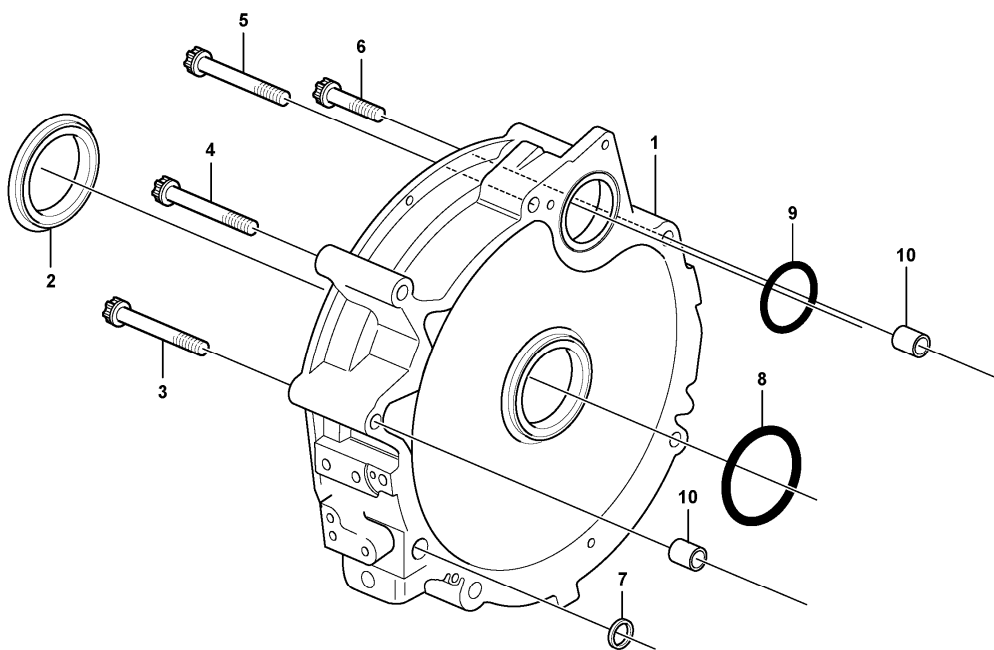

Date: 2014/2/27	Image id: 1033647	Catalogue: 20086	Model: L120E
Brand: Volvo	Serial: 19804-, 66001-, 71401-	Group/Section: 216/150	Title: Flywheel housing

Volvo Construction
Equipment
1033647

Section option	Kit	Option description
VOE11410957		Engine VOLVO D7ELAE3

Pos	Part	Q1	Q2	Q3	Q4	Q5	PS	Kit	Description	Option(s)	Remark
1	VOE20459988	1							Flywheel housing		
2	VOE20450784	1							•Labyrinth ring		(VOE11700592)
3	VOE20460792	1							Screw		
4	VOE20405715	1							Screw		
5	VOE20405710	3							Screw		
6	VOE20460792	1							Screw		
7	VOE20459993	4							O-ring		
8	VOE20450786	1							Sealing ring		
9	VOE20459994	1							Sealing ring		
10	VOE20585971	2							Bushing