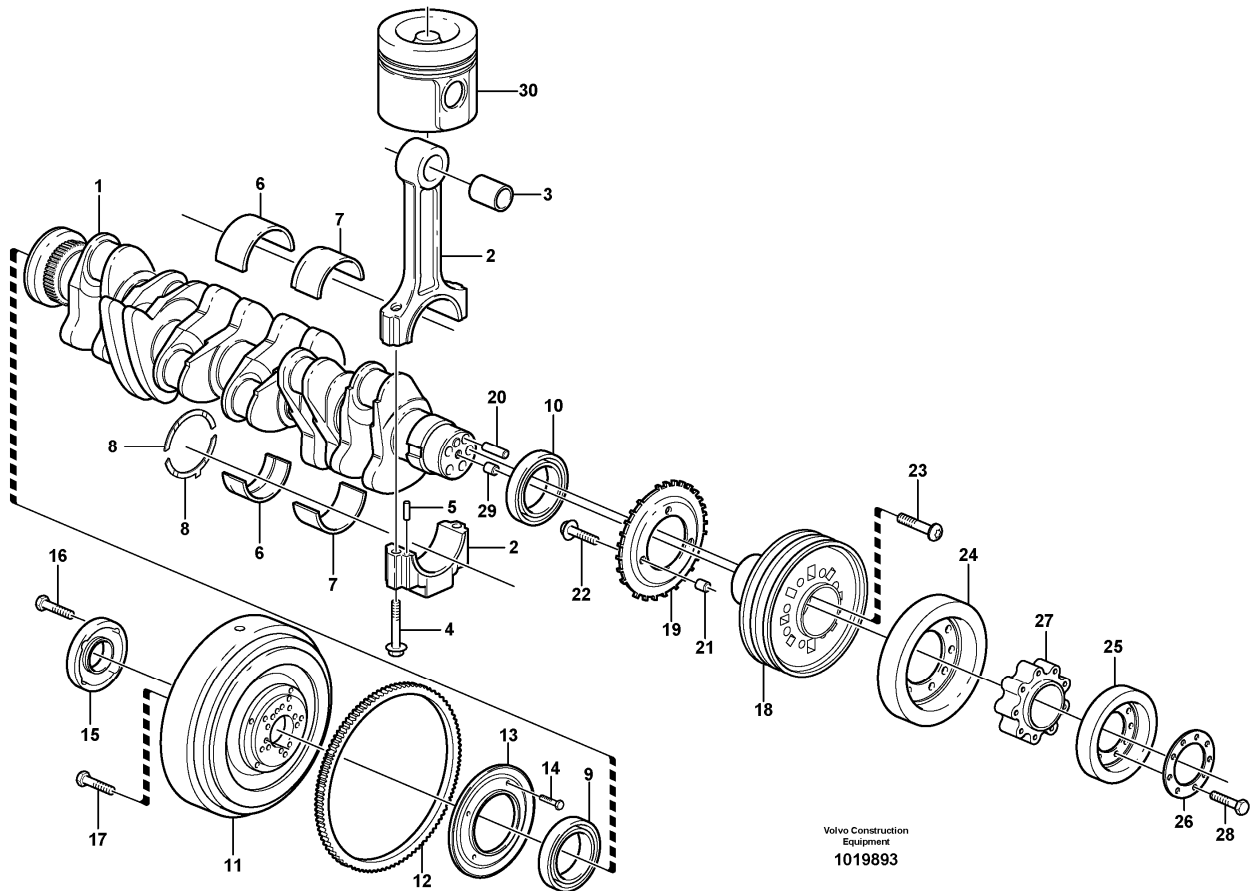

Date: 2014/2/27	Image id: 1019893	Catalogue: 20086	Model: L120E
Brand: Volvo	Serial: 19804-, 66001-, 71401-	Group/Section: 216/100	Title: Crankshaft and related parts

Section option	Kit	Option description
VOE11410957		Engine VOLVO D7ELAE3

Pos	Part	Q1	Q2	Q3	Q4	Q5	PS	Kit	Description	Option(s)	Remark
1	VOE21245957	1							Crankshaft		(VOE20875042)
2	VOE20585982	6							Connecting Rod		(VOE11700324)
3	VOE11700325	6							•Bushing		
4	VOE11700326	12							•Bolt		
5	VOE20459134	12							•Pin		
6	VOE21141948	7							Main bearing		(VOE11700311)STD = 85,00 MM
	VOE21234191	REQ							Main bearing		(VOE20405529)U SZ = 84,75 MM
	VOE20405541	REQ							Main bearing		U SZ = 84,50 MM
7	VOE20766790	6							Big-end Bearing		STD = 68,00 MM
	VOE20790423	REQ							Big-end Bearing		U SZ = 67,75 MM