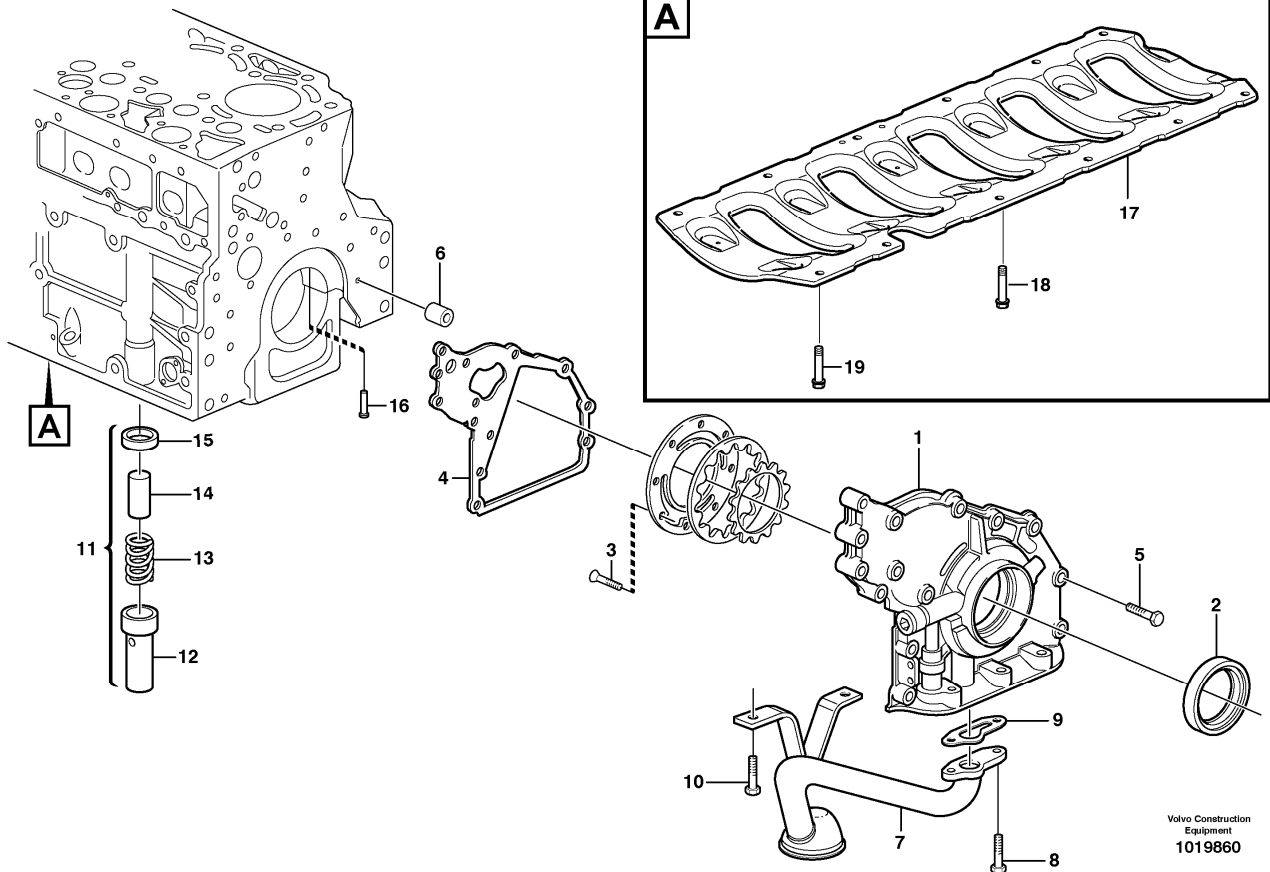

Date: 2014/2/27	Image id: 1019860	Catalogue: 20086	Model: L120E
Brand: Volvo	Serial: 19804-, 66001-, 71401-	Group/Section: 221/100	Title: Lubricating oil system

Volvo Construction
Equipment
1019860

Section option	Kit	Option description
VOE11410957		Engine VOLVO D7ELAE3

Pos	Part	Q1	Q2	Q3	Q4	Q5	PS	Kit	Description	Option(s)	Remark
1	VOE20875082	1							Service cover		
2	VOE20412568	1							•Sealing ring		
3	VOE20451738	1							•Screw		
4	VOE20742661	1							Gasket		
5	VOE20412324	14							Screw		
6	VOE20405603	1							Spring pin		
7	VOE20570070	1							Suction pipe		
8	VOE13949578	2							Screw		
9	VOE20405888	1							Gasket		
10	VOE13949578	2							Screw		
11	VOE11700271	1							Delivery valve