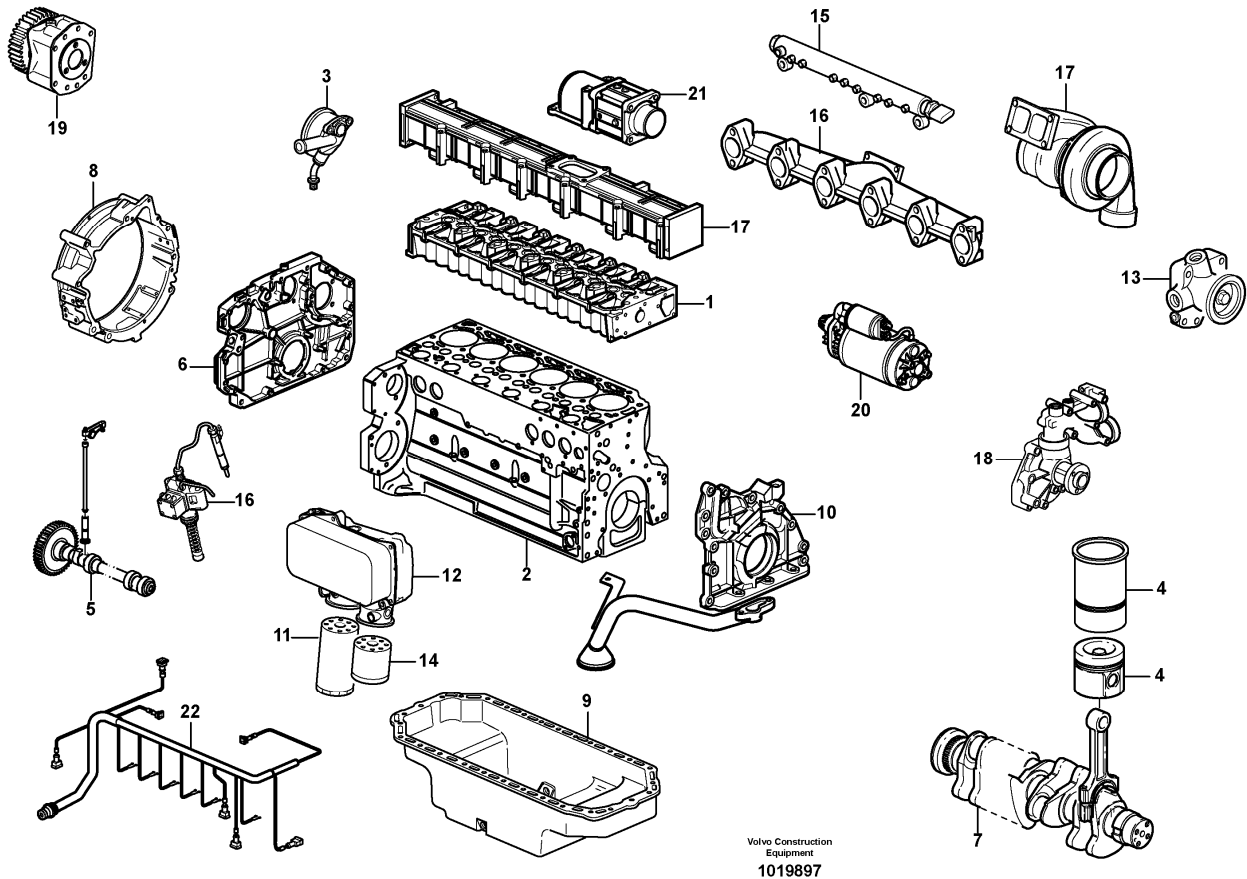

Date: 2014/2/27	Image id: 1019897	Catalogue: 20086	Model: L120E
Brand: Volvo	Serial: 19804-, 66001-, 71401-	Group/Section: 210/150	Title: Engine

Section option	Kit	Option description
VOE11410957		Engine VOLVO D7ELAE3

Pos	Part	Q1	Q2	Q3	Q4	Q5	PS	Kit	Description	Option(s)	Remark
	VOE11410957	1							Engine		D7ELAE3
1		1							•Cylinder head		See ref 211/100
2		1							•Crankcase		See ref 212/100
3		1							•Crankcase Venti		See ref 212/150
4		1							•Cylinder Liner		See ref 213/100
5		1							•Camshaft		See ref 214/100
6		1							•Gear Housing		See ref 215/100
7		1							•Crankshaft		See ref 216/100
8		1							•Flywheel Hsg		See ref 216/150
9		1							•Oil Pan		See ref 217/100
10		1							•Oil Pump		See ref 221/100