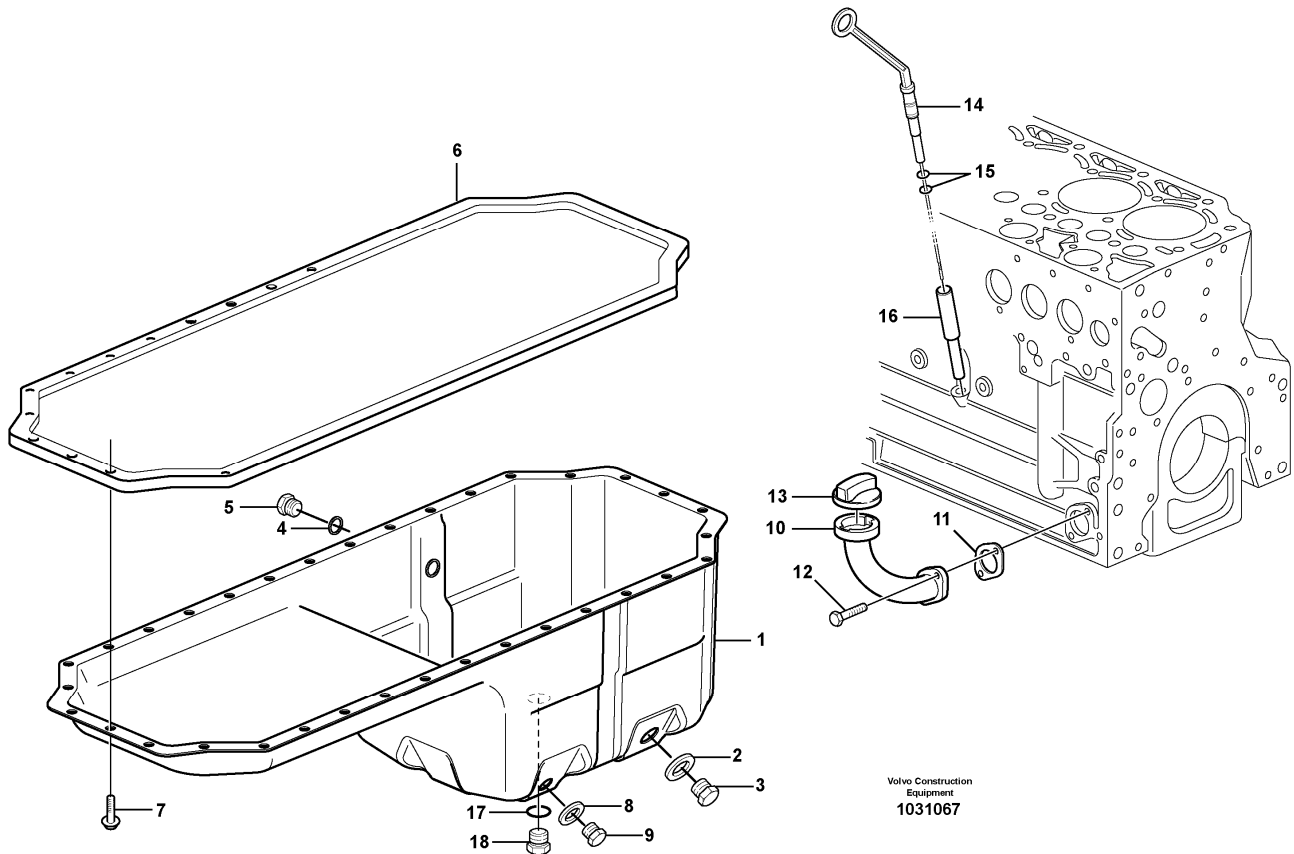

Date: 2014/2/27	Image id: 1031067	Catalogue: 20086	Model: L120E
Brand: Volvo	Serial: 19804-, 66001-, 71401-	Group/Section: 217/100	Title: Oil sump

Section option	Kit	Option description
VOE11410957		Engine VOLVO D7ELAE3

Pos	Part	Q1	Q2	Q3	Q4	Q5	PS	Kit	Description	Option(s)	Remark
1	VOE20814391	1							Oil Pan		(VOE21099578)
2	VOE20496256	1							•Gasket		
3	VOE20496257	1							•Plug		
4	VOE20460026	1							•Sealing ring		
5	VOE20460024	1							•Plug		
6	VOE20405915	1							Gasket		
7	VOE20405792	34							Screw		
8	VOE13947624	1							Plane gasket		
9	VOE20405506	1							Plug		
10	VOE20412347	1							Filler neck		
11	VOE20405825	1							Gasket