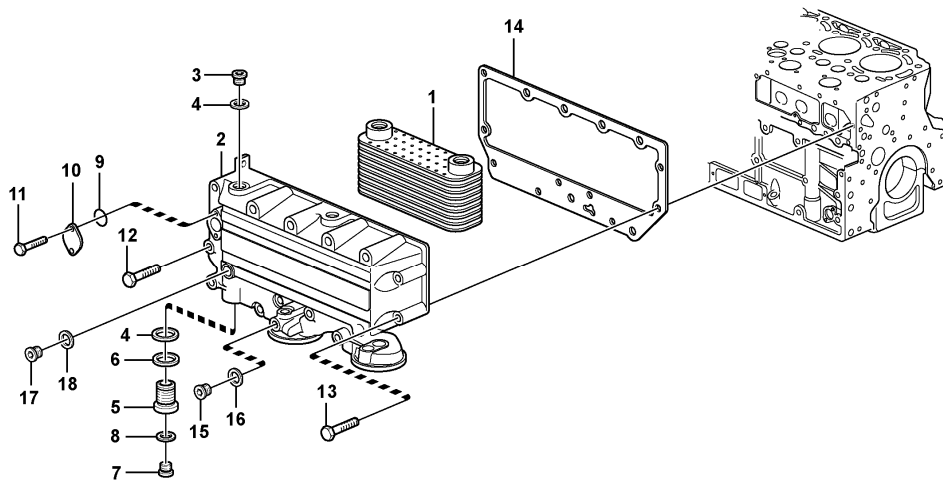

Date: 2014/2/27	Image id: 1019517	Catalogue: 20086	Model: L120E
Brand: Volvo	Serial: 19804-, 66001-, 71401-	Group/Section: 223/100	Title: Oil cooler

Volvo Construction
Equipment
1019517

Section option	Kit	Option description
VOE11410957		Engine VOLVO D7ELAE3

Pos	Part	Q1	Q2	Q3	Q4	Q5	PS	Kit	Description	Option(s)	Remark
1	VOE20715681	1							Oil Cooler		
2	VOE20819716	1							Box		
3	VOE20459195	1							Plug		
4	VOE13947628	3							Plane gasket		
5	VOE20405752	2							Screw		
6	VOE20405569	2							•Sealing		
7	VOE20549897	2							Plug		
8	VOE20405578	2							Sealing ring		
9	VOE20405599	1							Sealing ring		
10	VOE21072778	1							Flange		
11	VOE20405885	2							Screw