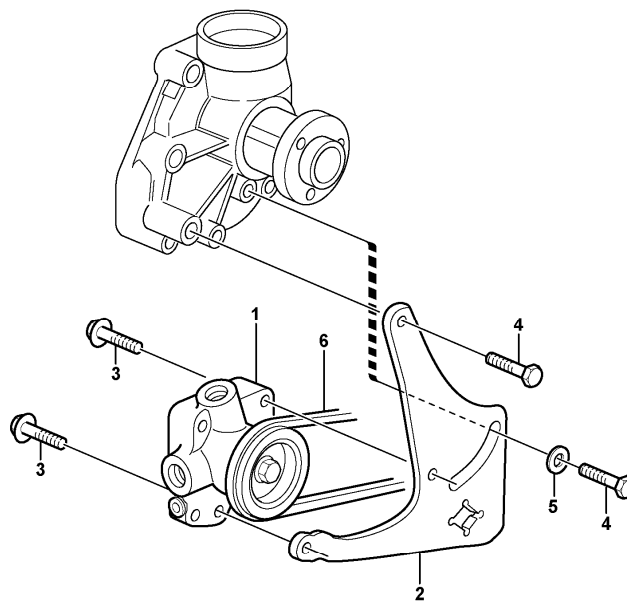

Date: 2014/2/27	Image id: 1019562	Catalogue: 20086	Model: L120E
Brand: Volvo	Serial: 19804-, 66001-, 71401-	Group/Section: 233/100	Title: Fuel pump

Volvo Construction
Equipment
1019562

Section option	Kit	Option description
VOE11410957		Engine VOLVO D7ELAE3

Pos	Part	Q1	Q2	Q3	Q4	Q5	PS	Kit	Description	Option(s)	Remark
1	VOE21021484	1							Fuel pump		(VOE20795665)ENG - 10438708
1	VOE20980697	1							Fuel pump		ENG 10438709 -
2	VOE20405708	1							Bracket		
3	VOE13949578	2							Screw		
4	VOE20441860	2							Screw		
5	VOE20405734	1							Washer		
6		1							V-belt		See ref 263/250