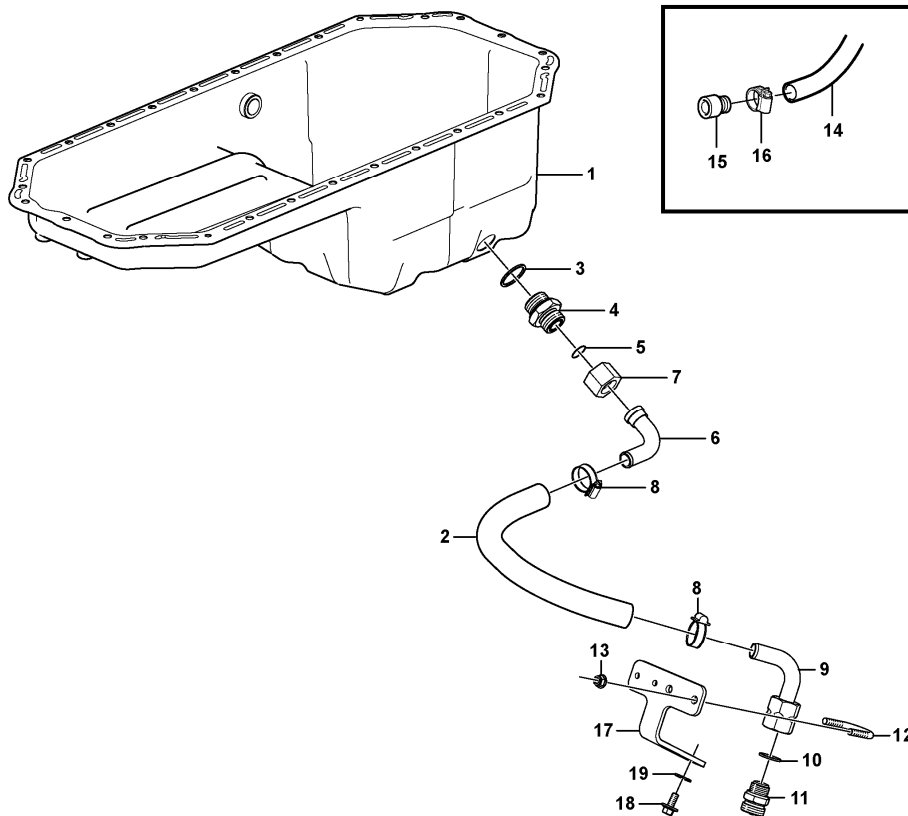

Date: 2014/2/27	Image id: 1022019	Catalogue: 20086	Model: L120E
Brand: Volvo	Serial: 19804-, 66001-, 71401-	Group/Section: 217/150	Title: Drain line, oil sump

Volvo Construction
Equipment
1022019

Section option	Kit	Option description
VOE33380		Volvo Wheel Loader L120E S/N 19801-, S/N 66001- USA, S/N 71401- BRA
VOE33395		Wheel Loader L120E3 IRAN

Pos	Part	Q1	Q2	Q3	Q4	Q5	PS	Kit	Description	Option(s)	Remark
1		1							Oil Pan		See ref 217/100
2	VOE11000285	REQ							Rubber hose		L = 430 MM
3	VOE13947630	1							Gasket		
4	VOE11163064	1							Nipple		
5	VOE990740	1							O-ring		
6	VOE11410190	1							Drain tube		
7	VOE13933877	1							Fitting nut		
8	VOE943473	2							Hose clamp		
9	VOE11410017	1							Drain Tube		
10	VOE949329	1							Gasket