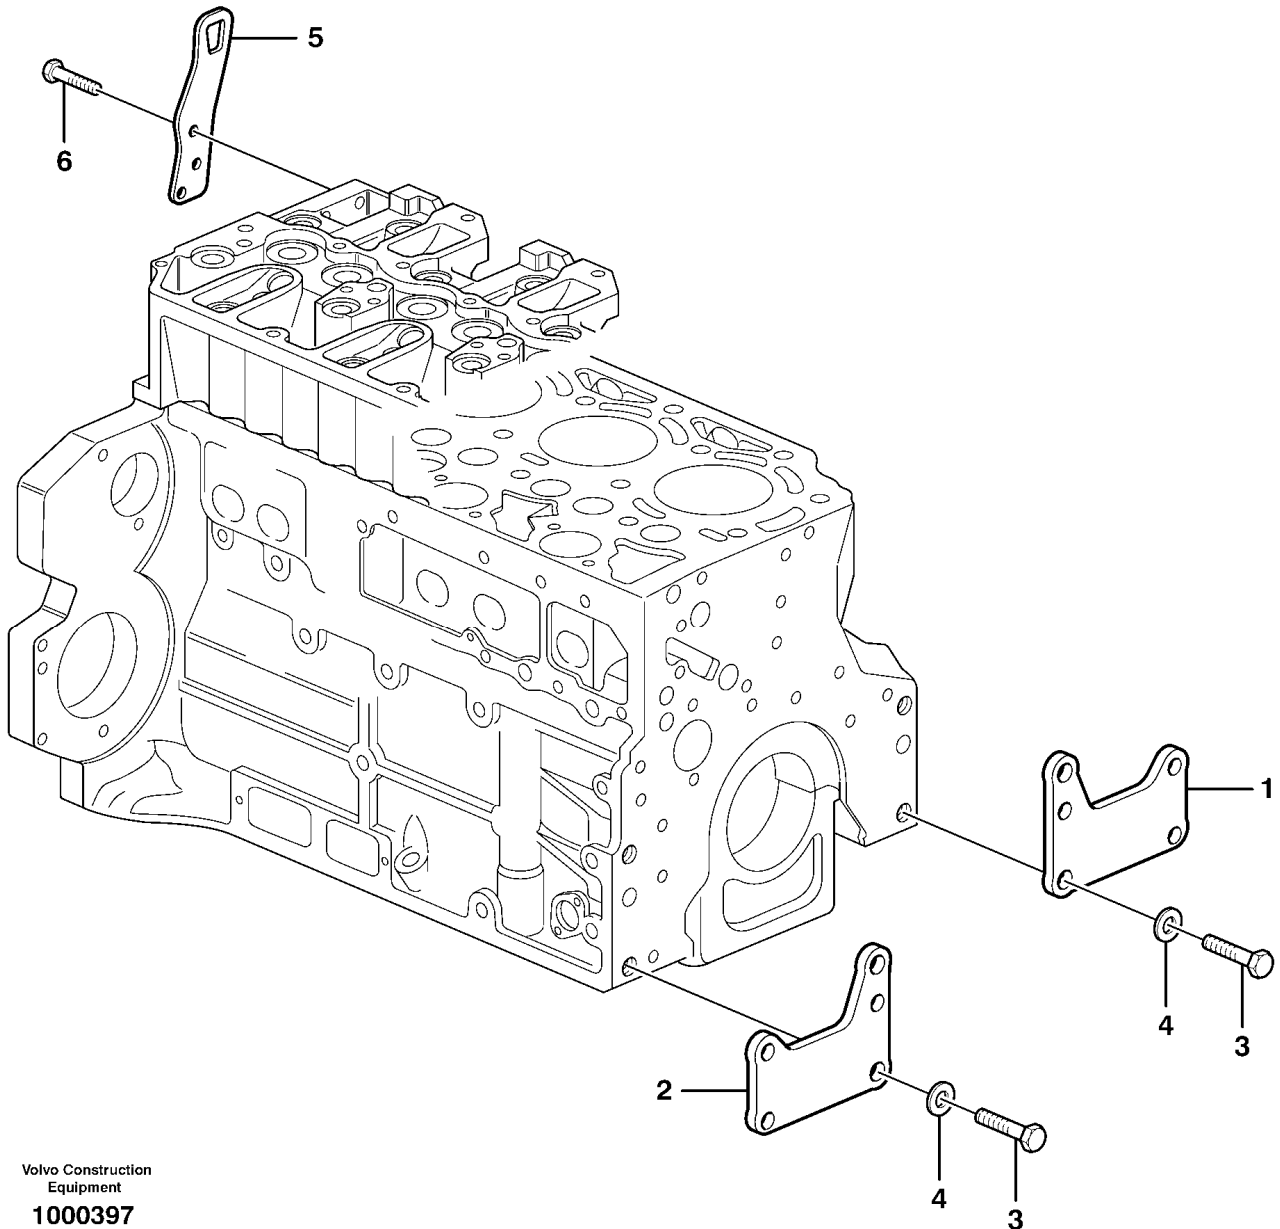

Date: 2014/2/27	Image id: 1000397	Catalogue: 20086	Model: L120E
Brand: Volvo	Serial: 19804-, 66001-, 71401-	Group/Section: 218/100	Title: Engine mounting

Section option	Kit	Option description
VOE11410957		Engine VOLVO D7ELAE3

Pos	Part	Q1	Q2	Q3	Q4	Q5	PS	Kit	Description	Option(s)	Remark
1	VOE20723978	1							Bracket		See footnote 2280)
2	VOE20723984	1							Bracket		See footnote 2280)
3	VOE20535027	4							Screw