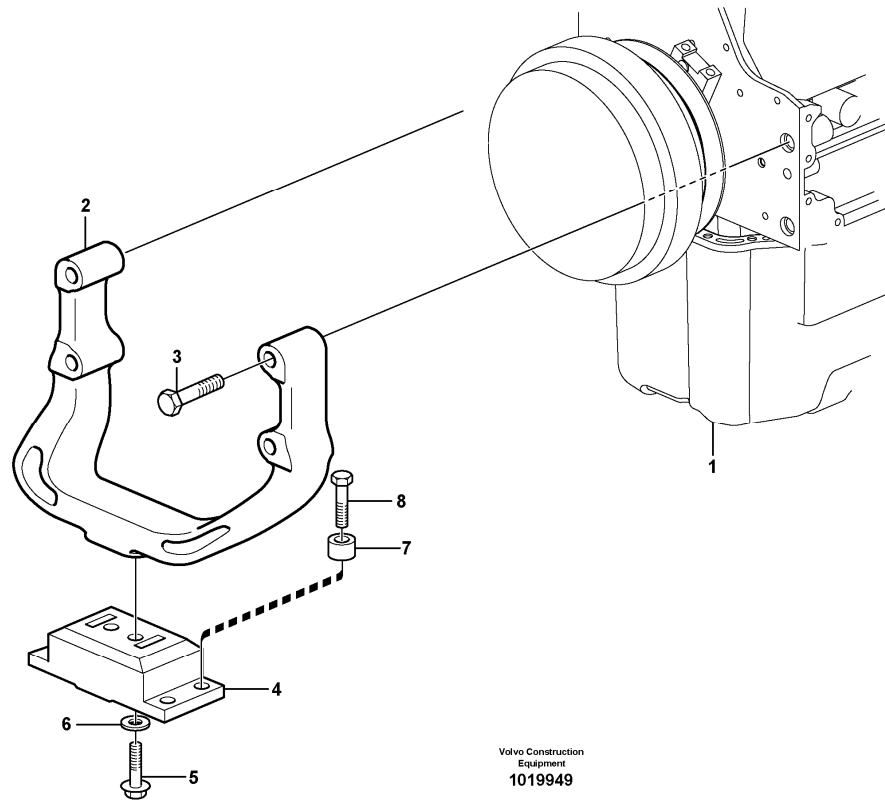

Date: 2014/2/27	Image id: 1019949	Catalogue: 20086	Model: L120E
Brand: Volvo	Serial: 19804-, 66001-, 71401-	Group/Section: 218/150	Title: Engine mounting 33380, 33395

Section option	Kit	Option description
VOE33380		Volvo Wheel Loader L120E S/N 19801-, S/N 66001- USA, S/N 71401- BRA
VOE33395		Wheel Loader L120E3 IRAN

Pos	Part	Q1	Q2	Q3	Q4	Q5	PS	Kit	Description	Option(s)	Remark
1		1							Engine		
2	VOE11172117	1							Engine anchorage		
3	VOE963320	4							Hexagon screw		
4	VOE20503551	1							Rubber cushion		
5	VOE13966362	2							Flange screw		
6	VOE930844	2							Washer		
7	VOE11025923	4							Spacer		
8	VOE13965193	4							Screw