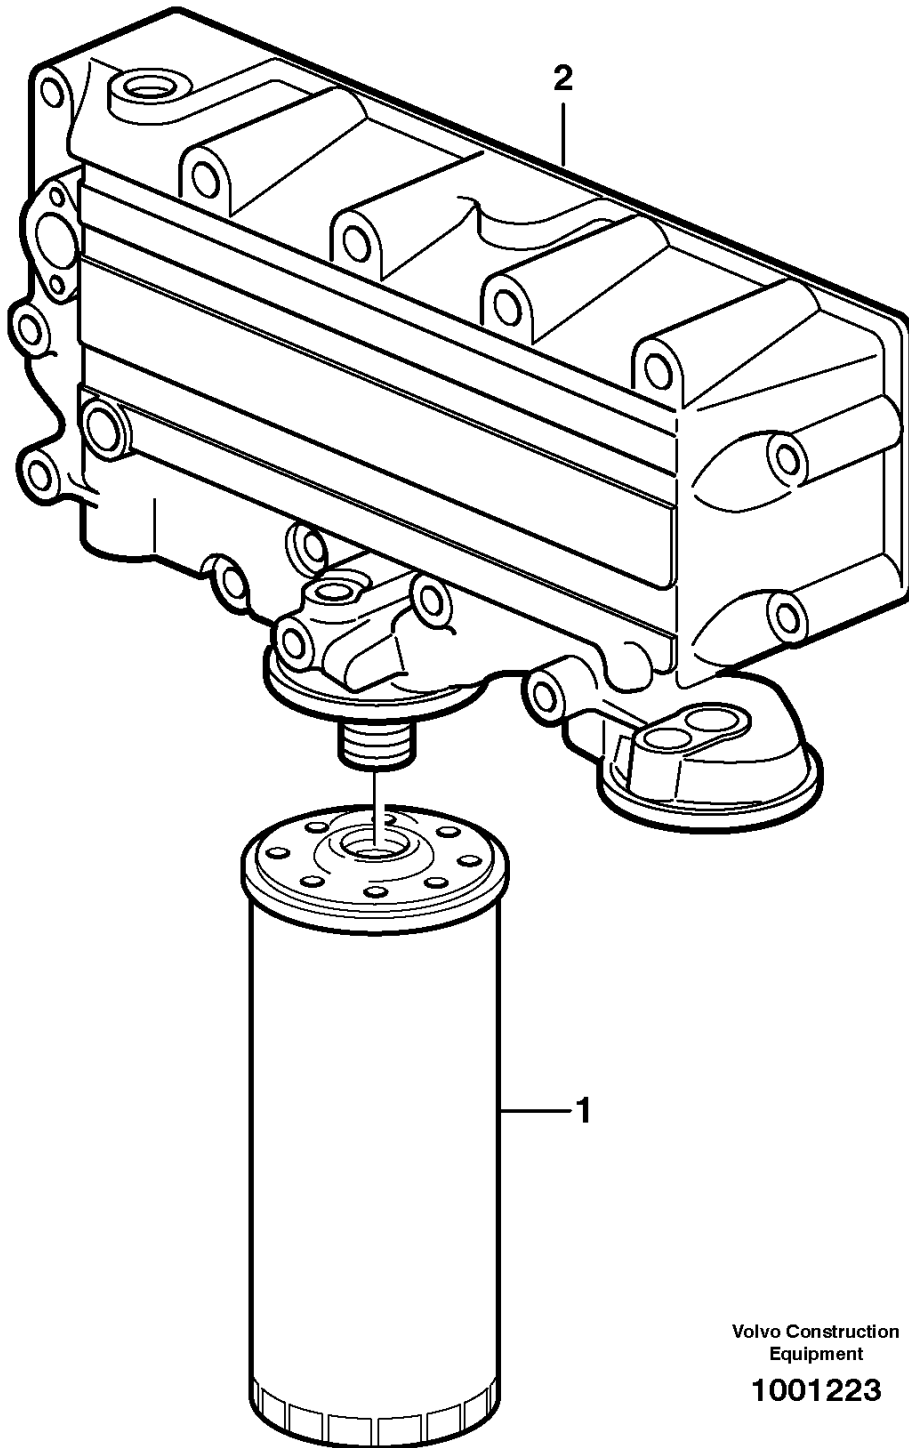

VOLVO

Construction Equipment

Date: 2014/2/27	Image id: 1001223	Catalogue: 20086	Model: L120E
Brand: Volvo	Serial: 19804-, 66001-, 71401-	Group/Section: 222/100	Title: Oil filter

Volvo Construction
Equipment
1001223

Section option	Kit	Option description