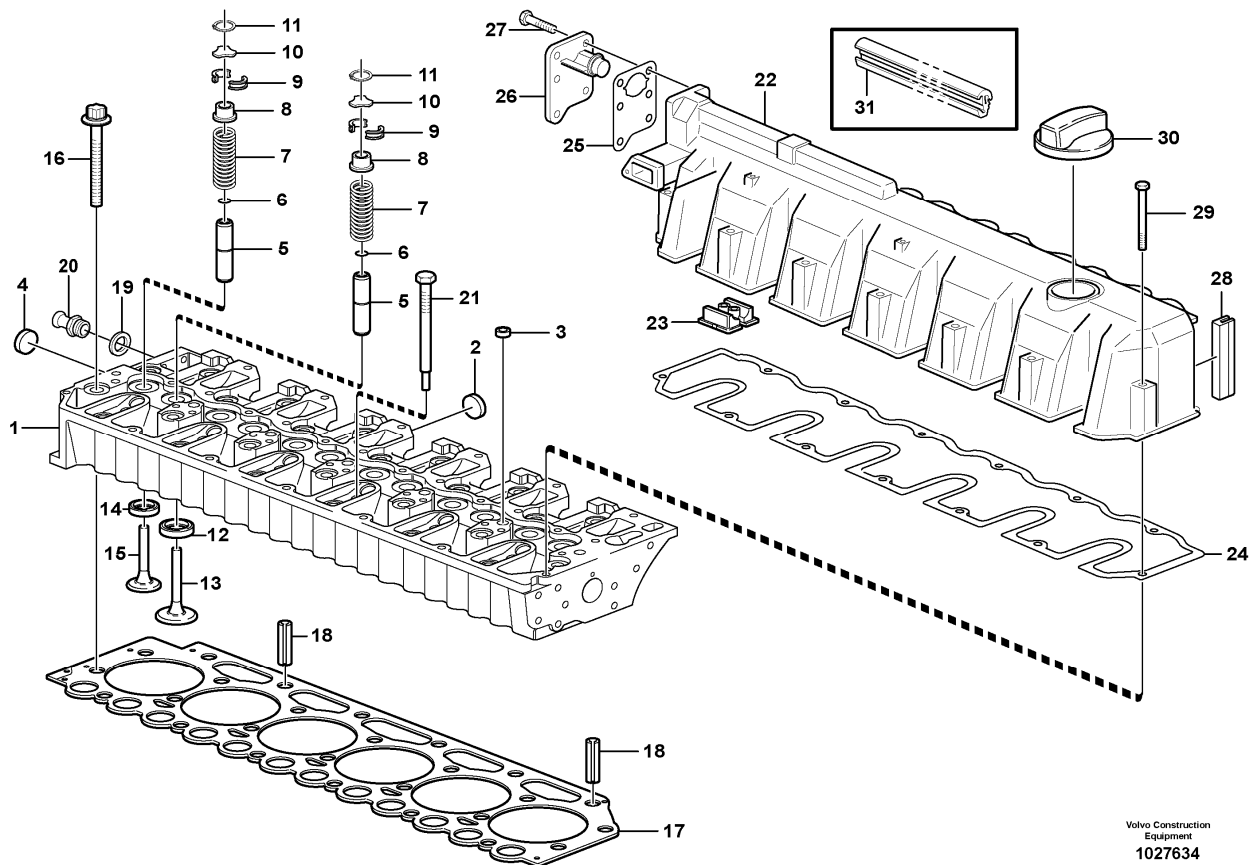

Date: 2014/2/27	Image id: 1027634	Catalogue: 20086	Model: L120E
Brand: Volvo	Serial: 19804-, 66001-, 71401-	Group/Section: 211/100	Title: Cylinder head

Volvo Construction
Equipment
1027634

Section option	Kit	Option description
VOE11410957		Engine VOLVO D7ELAE3

Pos	Part	Q1	Q2	Q3	Q4	Q5	PS	Kit	Description	Option(s)	Remark
1	VOE20799762	1							Cylinder head		
2	VOE20799722	5							•Plug		
3	VOE20412733	5							•Core plug		
4	VOE20914266	2							•Core Plug		
5	VOE20405897	12							•Valve guide		
6	VOE11700348	12							•O-ring		
7	VOE11700347	12							•Valve spring		
8	VOE20847155	12							•Retainer		
9	VOE11700345	24							•Valve sleeve		
10	VOE20840807	12							•Thrust Washer		
11	VOE20840772	12							•Snap Ring