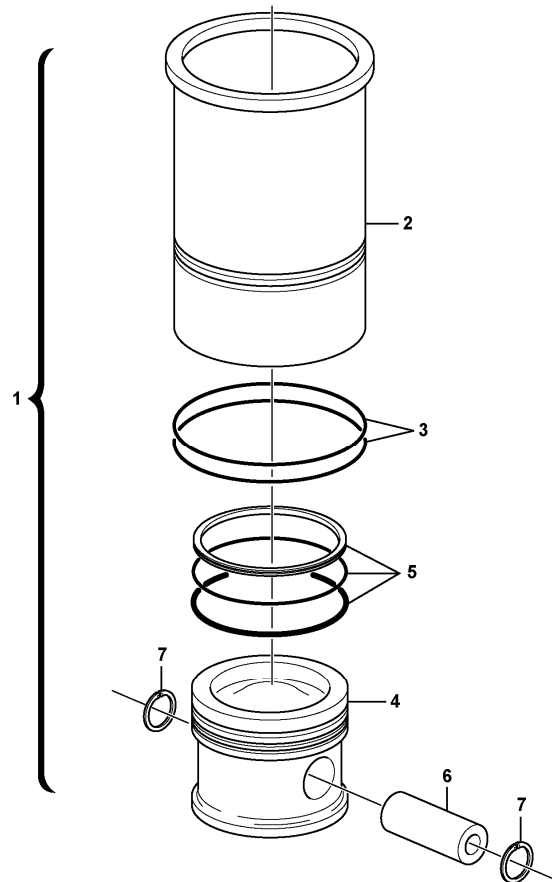

Date: 2014/2/27	Image id: 1026946	Catalogue: 20086	Model: L120E
Brand: Volvo	Serial: 19804-, 66001-, 71401-	Group/Section: 213/100	Title: Cylinder liner and piston

Volvo Construction
Equipment
1026946

Section option	Kit	Option description
VOE11410957		Engine VOLVO D7ELAE3

Pos	Part	Q1	Q2	Q3	Q4	Q5	PS	Kit	Description	Option(s)	Remark
1	VOE20865990	6							Cyl Liner Kit		
2		6					NS		•Cylinder Liner		
3	VOE20412762	12							•O-ring		
4		6					NS		•Piston		
5	VOE21299547	6							•Piston ring kit		(VOE20450775)
6	VOE20405577	6							•Gudgeon pin		
7	VOE20405576	12							•Retaining ring