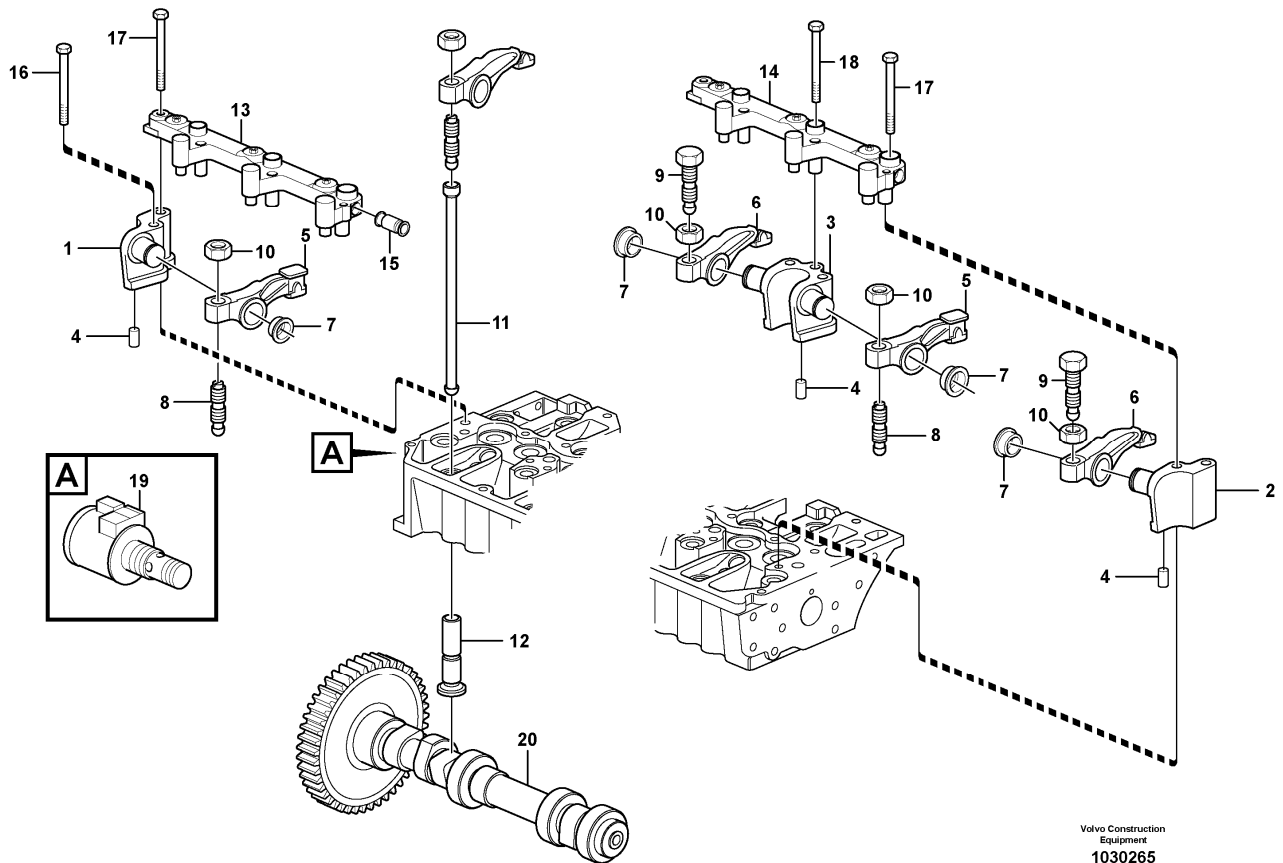

Date: 2014/2/27	Image id: 1030265	Catalogue: 20086	Model: L120E
Brand: Volvo	Serial: 19804-, 66001-, 71401-	Group/Section: 214/100	Title: Valve mechanism

Section option	Kit	Option description
VOE11410957		Engine VOLVO D7ELAE3

Pos	Part	Q1	Q2	Q3	Q4	Q5	PS	Kit	Description	Option(s)	Remark
1	VOE20794124	1							Bracket		(VOE21066484)
2	VOE20826696	1							Bracket		(VOE21066474)
3	VOE20793045	5							Bracket		(VOE21066482)
4	VOE20790837	7							Pin		
5	VOE20792878	6							Rocker Arm		
6	VOE21448926	6							Rocker arm		(VOE20792876)
7	VOE20794115	12							Retaining ring		
8	VOE20913851	6							Adjusting Screw		
9	VOE20816389	6							Adjusting Screw		
10	VOE11700373	12							Nut		
11	VOE20405534	12							Push rod