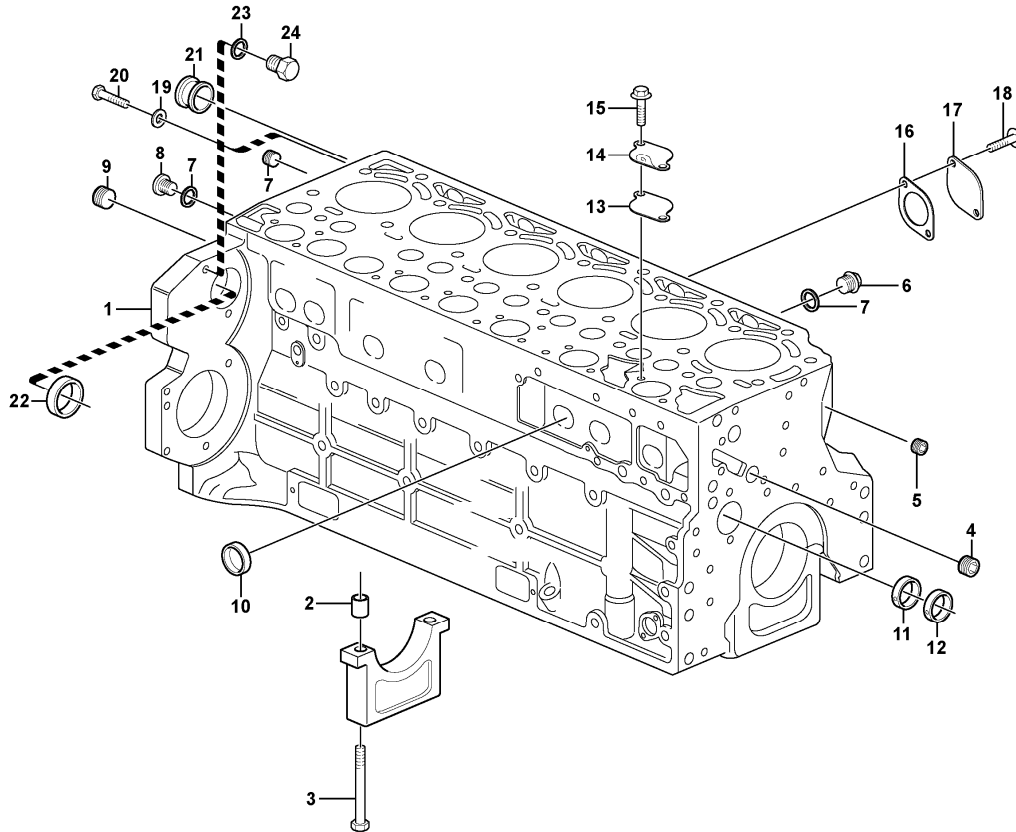

Date: 2014/2/27	Image id: 1056314	Catalogue: 20086	Model: L120E
Brand: Volvo	Serial: 19804-, 66001-, 71401-	Group/Section: 212/100	Title: Cylinder block

Volvo Construction
Equipment
1056314

Section option	Kit	Option description
VOE11410957		Engine VOLVO D7ELAE3

Pos	Part	Q1	Q2	Q3	Q4	Q5	PS	Kit	Description	Option(s)	Remark
1	VOE20851922	1							Crankcase		
2	VOE11700278	14							•Bushing		
3	VOE20405583	14							•Bolt		
4	VOE20405719	1							•Plug		
5	VOE20508600	2							•Plug		
6	VOE20405716	2							•Plug		
7	VOE13969011	3							•Gasket		
8	VOE945065	1							•Plug		
9	VOE20785813	1							•Plug		(VOE20508605)
10	VOE20405721	10							•Core plug		
11	VOE11700285	1							•Bearing bushing