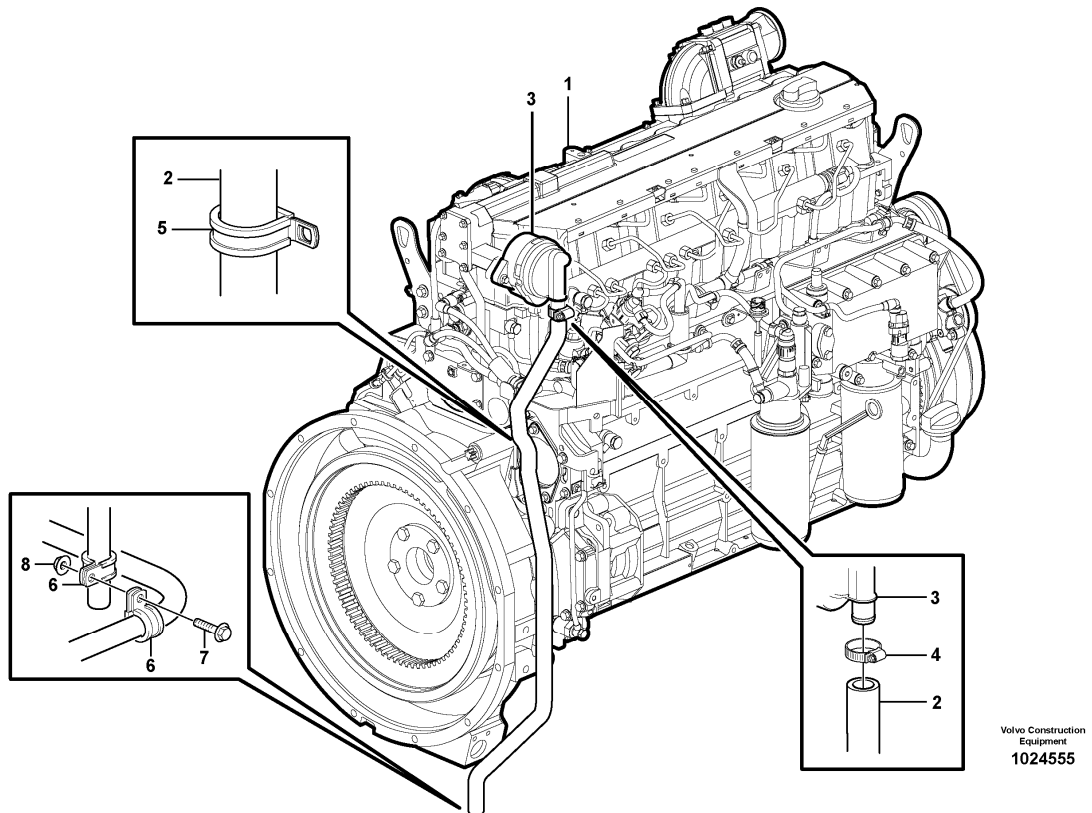

Date: 2014/2/27	Image id: 1024555	Catalogue: 20086	Model: L120E
Brand: Volvo	Serial: 19804-, 66001-, 71401-	Group/Section: 212/200	Title: Crankcase ventilation

Section option	Kit	Option description
VOE33380		Volvo Wheel Loader L120E S/N 19801-, S/N 66001- USA, S/N 71401- BRA

Pos	Part	Q1	Q2	Q3	Q4	Q5	PS	Kit	Description	Option(s)	Remark
1		1							Motor		See ref 210/150
2	VOE11445236	1							Hose		
3		1							Pressure Regulator		See ref 212/150
4	VOE13943474	1							Hose clamp		
5	VOE13949997	1							Clamp		
6	VOE13949997	2							Clamp		
7	VOE13946173	1							Screw		
8	VOE13945408	1							Nut