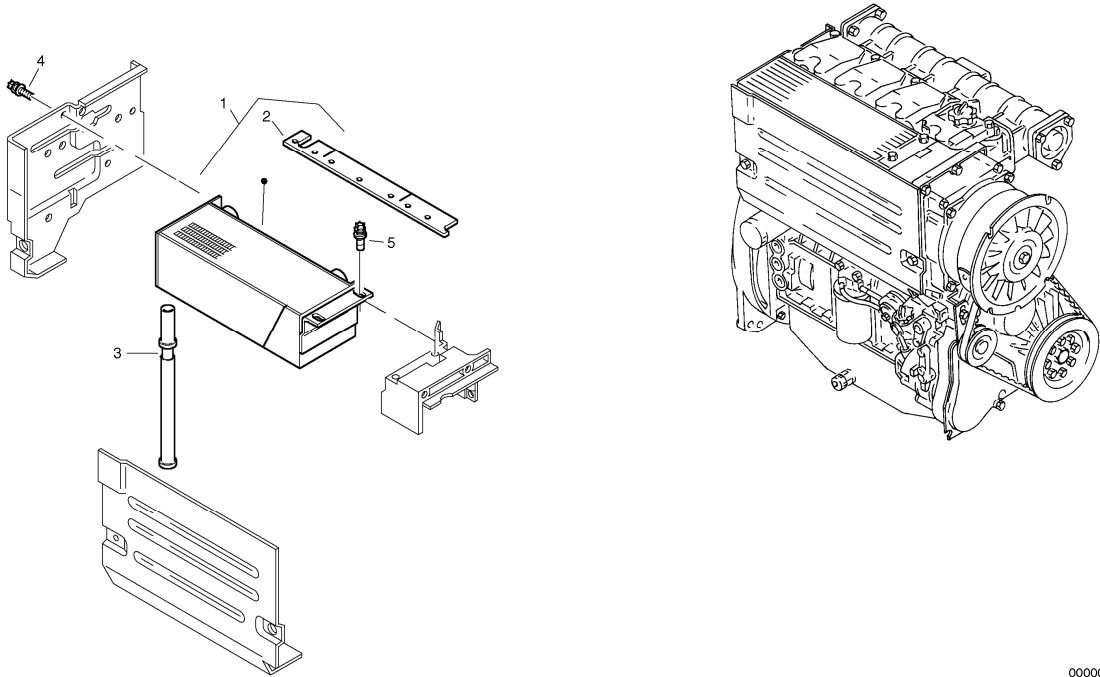

Date: 2013/11/16	Image id: 00000059	Catalogue: 07516	Model: L30B
Brand: Volvo	Serial: 1802201-1803896, 1812201-1812999, 1822201-1822999	Group/Section: 223/100	Title: Engine - oil cooler

00000059

Q1-Q5	Option	Option description	
Q1 1802201-			
Q2 1812201-			
Q3 1822201-			

Pos	Part	Q1	Q2	Q3	Q4	Q5	PS	Kit	Description	Option(s)	Remark
1	ZM2905358	1	1	1			SS		Oil cooler		
1	ZM2909861			1					Oil Cooler		See footnote 1376)
2	ZM2905359	1	1	1					••Sealing strip		
3	ZM2904123	2	2	2					Insert pipe		
4	ZM2904121	2	2	2					Screw		
5	ZM2901217	2	2	2					Screw		(ZM2904122)

1376) only for 182 2 211