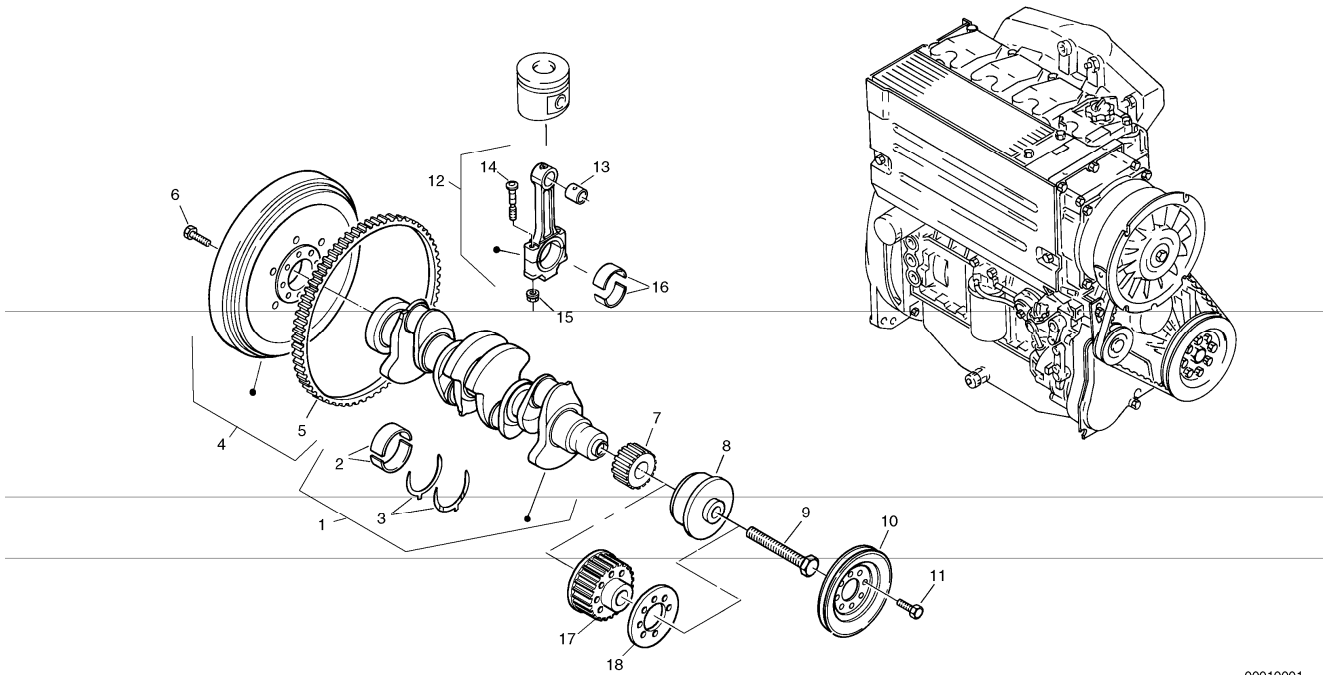

Date: 2013/11/16	Image id: 00010001	Catalogue: 07516	Model: L30B
Brand: Volvo	Serial: 1802201-1803896, 1812201-1812999, 1822201-1822999	Group/Section: 216/100	Title: Crankshaft

00010001

Q1-Q5	Option	Option description	
Q1 1802201-			
Q2 1812201-			
Q3 1822201-			

Pos	Part	Q1	Q2	Q3	Q4	Q5	PS	Kit	Description	Option(s)	Remark
1	ZM2905351	1	1	1					Crankshaft		
2	ZM2290402	REQ	REQ	REQ					••Crankshaft bearing		69,50 mm
2	ZM2900539	REQ	REQ	REQ					••Crankshaft bearing		69,75 mm
2	ZM2290400	5	5	5					••Crankshaft bearing		70,00 mm
3	VOE20944762	1	1	1					••Thrust Washer		2,40 mm
3	VOE20944769	REQ	REQ	REQ					••Thrust Washer		2,60 mm
4	ZM2904103	1	1	1			SS		Fly wheel		-1803123/-1812256 -1822211
4	ZM2908532	1	1	1					Flywheel		1803124-/1812257-/ 1822212-
5	ZM2904104	1	1	1					••Gear ring		-1803123/-1812256 -1822211