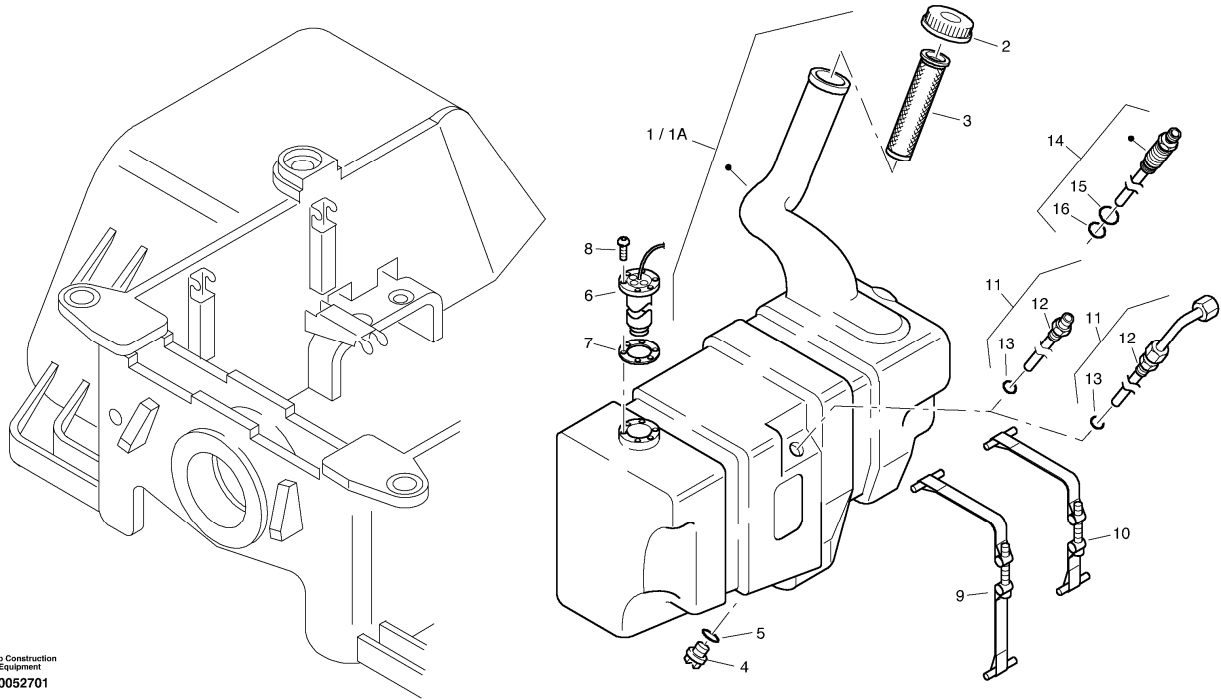

Date: 2013/11/16	Image id: 00052701	Catalogue: 07516	Model: L30B
Brand: Volvo	Serial: 1802201-1803896, 1812201-1812999, 1822201-1822999	Group/Section: 234/100	Title: Fuel tank

Volvo Construction
Equipment
00052701

Q1-Q5	Option	Option description	
Q1 1802201-			
Q2 1812201-			
Q3 1822201-			

Pos	Part	Q1	Q2	Q3	Q4	Q5	PS	Kit	Description	Option(s)	Remark
1	VOE11370525	1	1	1					Conversion kit		-1803862, -1812345, -1822309,
1A	VOE11306084	1	1	1					Fuel reservoir		1803863-, 1812346-, 1822310-,
2	ZM2804113	1	1	1					•Filler cap		
3	ZM2804112	1	1	1					•Fuel strainer		
4	ZM7099428	1	1	1					•Screw plug		M18x1,5
5	ZM1086268	1	1	1					•O-ring		16x3
6	ZM2805649	1	1	1					Fuel level sensor		
7	ZM2906069	1	1	1					•Gasket		
8	VOE11305438	6	6	6					Screw		(ZM7096666)M4x12
9	ZM2811413	1	1	1					Clamp		
10	ZM2811414	1	1	1					Clamp		
11	VOE15622108	1	1	1					Suction pipe		(ZM2811730)-1803231