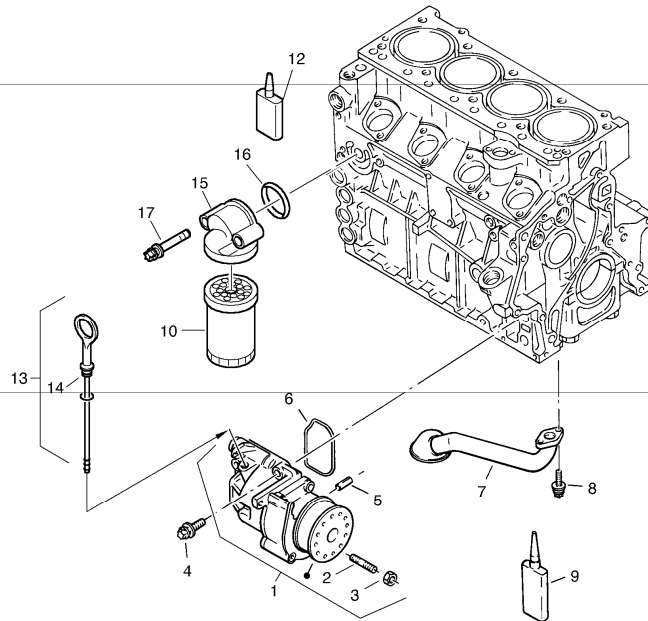

Date: 2013/11/16	Image id: 00051501	Catalogue: 07516	Model: L30B
Brand: Volvo	Serial: 1802201-1803896, 1812201-1812999, 1822201-1822999	Group/Section: 220/100	Title: Oil pump, oil filter

00051501

Q1-Q5	Option	Option description	
Q1 1802201-			
Q2 1812201-			
Q3 1822201-			

Pos	Part	Q1	Q2	Q3	Q4	Q5	PS	Kit	Description	Option(s)	Remark
1	VOE11715526	1	1	1					Oil pump		(ZM2904116)
2	ZM2290460	1	1	1			SS		••Bearing spindle		M6x40
3	ZM7098000	1	1	1					••Nut		M6
4	ZM2904117	4	4	4					Screw		
5	ZM2904118	2	2	2					Clamping pin		
6	ZM2904119	1	1	1					Gasket		
7	VOE11715751	1	1	1					Oil pipe		(ZM2904124)
8	ZM2904040	2	2	2			SS		Screw		
9	ZM2903828	REQ	REQ	REQ			OP		Locking agent		
10	ZM2904941	1	1	1					Oil filter		
12	VOE20464471	REQ	REQ	REQ					Locking fluid		
13	ZM2905170	1	1	1					Oil dipstick		
14	ZM2905171	1	1	1					••O-ring