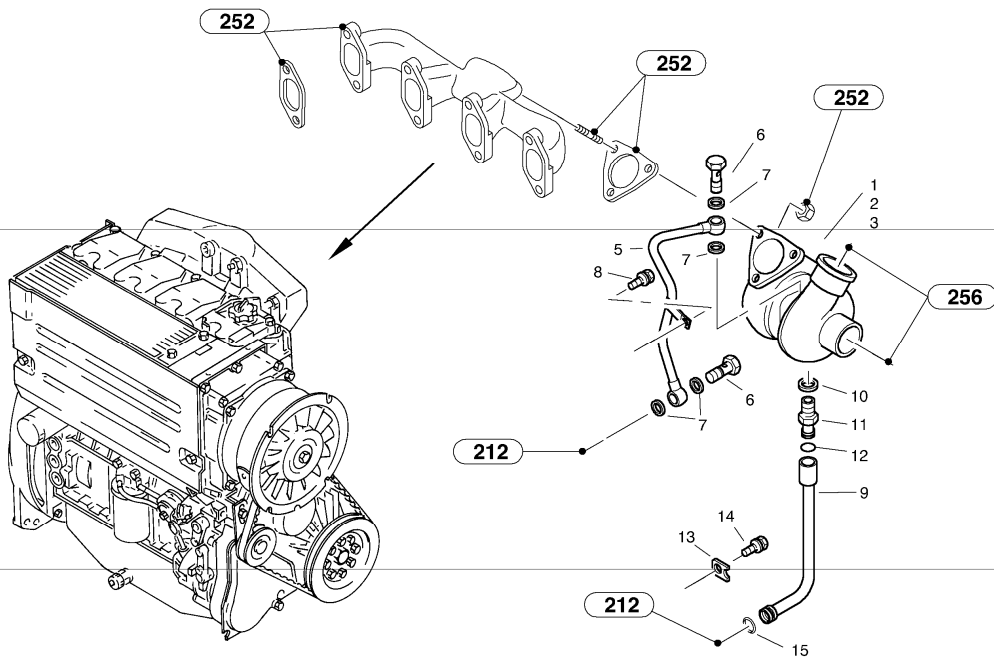

Date: 2013/11/16	Image id: 00066000	Catalogue: 07516	Model: L30B
Brand: Volvo	Serial: 1802201-1803896, 1812201-1812999, 1822201-1822999	Group/Section: 255/100	Title: Exhaust turbo - super charger

00066000

Q1-Q5	Option	Option description	
Q1 1802201-			
Q2 1812201-			
Q3 1822201-			

Pos	Part	Q1	Q2	Q3	Q4	Q5	PS	Kit	Description	Option(s)	Remark
1	ZM2904185	1	1	1					Exhaust turbo - super cha		
2	ZM2905393	REQ	REQ	REQ					Repair Kit		
3	ZM2905394	REQ	REQ	REQ			OP		Fuselage group		
5	ZM2904732	1	1	1					Oil Pipe		
6	ZM2290272	2	2	2			SS		Hollow screw		8
7	VOE13947282	4	4	4					Gasket		(ZM7099538)A12x16
8	ZM2904733	1	1	1					Screw		
9	ZM2904764	1	1	1					Oil pipe		
10	VOE13947622	1	1	1					Plane gasket		(ZM7099500)A16x20
11	VOE20459171	1	1	1					Nipple		
12	VOE20459172	1	1	1					Sealing ring		
13	ZM2905360	1	1	1					Retaining plate		
14	ZM2904733	1	1	1					Screw