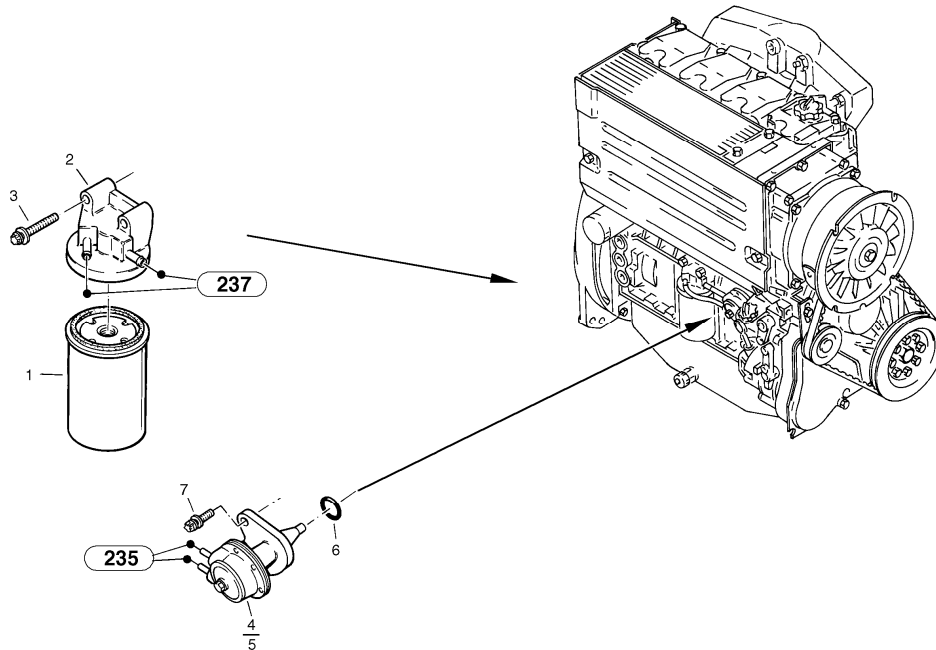

Date: 2013/11/16	Image id: 00000105	Catalogue: 07516	Model: L30B
Brand: Volvo	Serial: 1802201-1803896, 1812201-1812999, 1822201-1822999	Group/Section: 233/100	Title: Fuel filter - Feed pump

00000105

Q1-Q5	Option	Option description	
Q1 1802201-			
Q2 1812201-			
Q3 1822201 - 1822263			

Pos	Part	Q1	Q2	Q3	Q4	Q5	PS	Kit	Description	Option(s)	Remark
1	ZM2905303	1	1	1					Filter		
2	ZM2904125	1	1	1					Bracket		
3	ZM2291482	2	2	2					Screw		
4	ZM2904380	1	1	1					Feed pump		
5	ZM2904381	1	1	1					Repair kit		
6	ZM2290370	1	1	1					O-ring		
7	ZM2904137	1	1	1					Screw