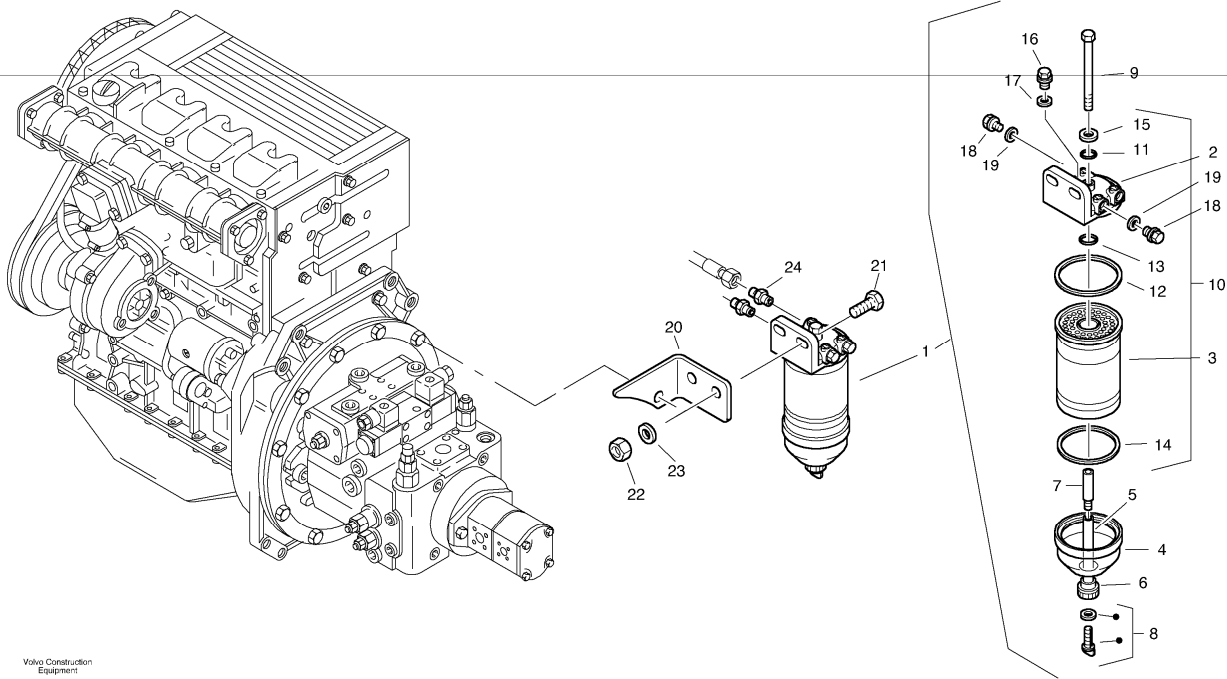

Date: 2013/11/16	Image id: 1000961	Catalogue: 07516	Model: L30B
Brand: Volvo	Serial: 1802201-1803896, 1812201-1812999, 1822201-1822999	Group/Section: 23341/100	Title: Filter - Water separator

Q1-Q5	Option	Option description	
Q1 1802201-			
Q2 1812201-			
Q3 1822201-			

Pos	Part	Q1	Q2	Q3	Q4	Q5	PS	Kit	Description	Option(s)	Remark
1	ZM2807872	1	1	1					Fuel filter		
2	ZM2905307	1	1	1			SS		••Filter head		
3	ZM2905298	1	1	1					••Filter cartridge		
4	ZM2905299	1	1	1					••Sight glass		
5	ZM2905300	1	1	1					••Knurled head screw		
6	VOE7242081	1	1	1					••Washer		(ZM2905301)
7	ZM2905302	1	1	1					••Screw		
8	VOE242595	1	1	1					••Plug		(ZM2905304)
9	ZM2910000	1	1	1					••Screw		
10	ZM2905306	1	1	1					••Gasket set, cpl.		
11	ZM2905308	1	1	1					•••O-ring		
12	ZM2905309	1	1	1					•••Gasket		
13	ZM2905310	1	1	1					•••O-ring