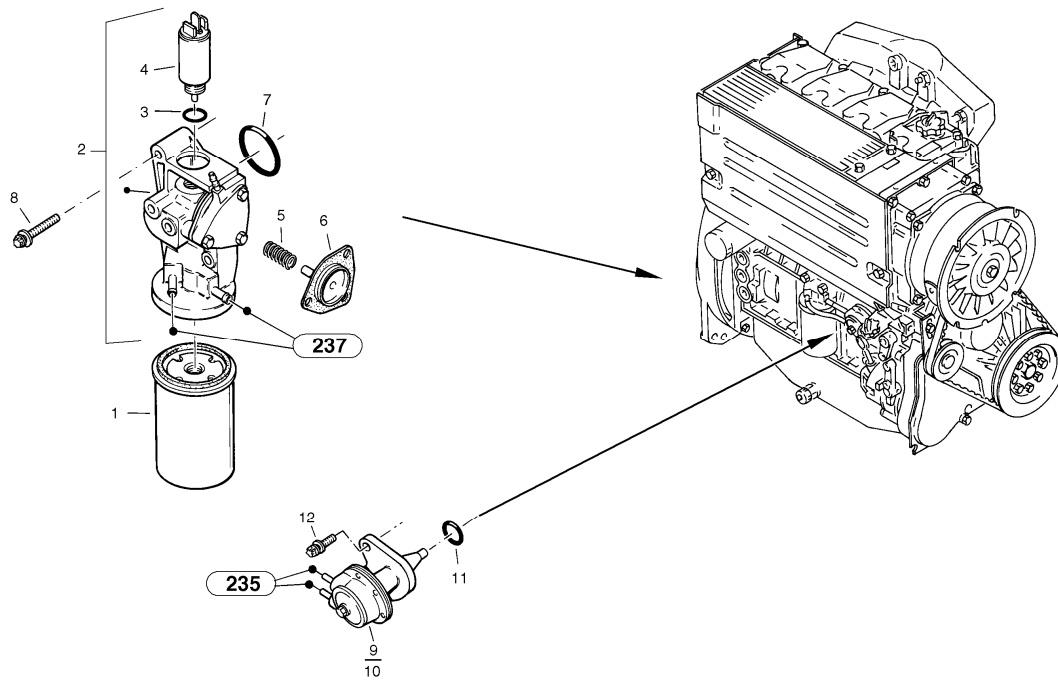

Date: 2013/11/16	Image id: 00000106	Catalogue: 07516	Model: L30B
Brand: Volvo	Serial: 1802201-1803896, 1812201-1812999, 1822201-1822999	Group/Section: 233/200	Title: Fuel filter - Feed pump

00000106

Q1-Q5	Option	Option description	
Q1 1822264-			

Pos	Part	Q1	Q2	Q3	Q4	Q5	PS	Kit	Description	Option(s)	Remark
1	ZM2905303	1							Filter		
2	ZM2905387	1							Fuel load stop		
3	ZM2904200	1							••O-ring		
4	VOE15185105	1							••Solenoid		(ZM2905388)
5	ZM2904199	1							••Thrust Spring		
6	ZM2905389	1					SS		••Diaphragm holder		
7	ZM2904201	1							O-ring		
8	ZM2291482	3							Screw		
9	ZM2904380	1							Feed pump		
10	ZM2904381	1							Repair kit		
11	ZM2290370	1							O-ring		
12	ZM2904137	2							Screw