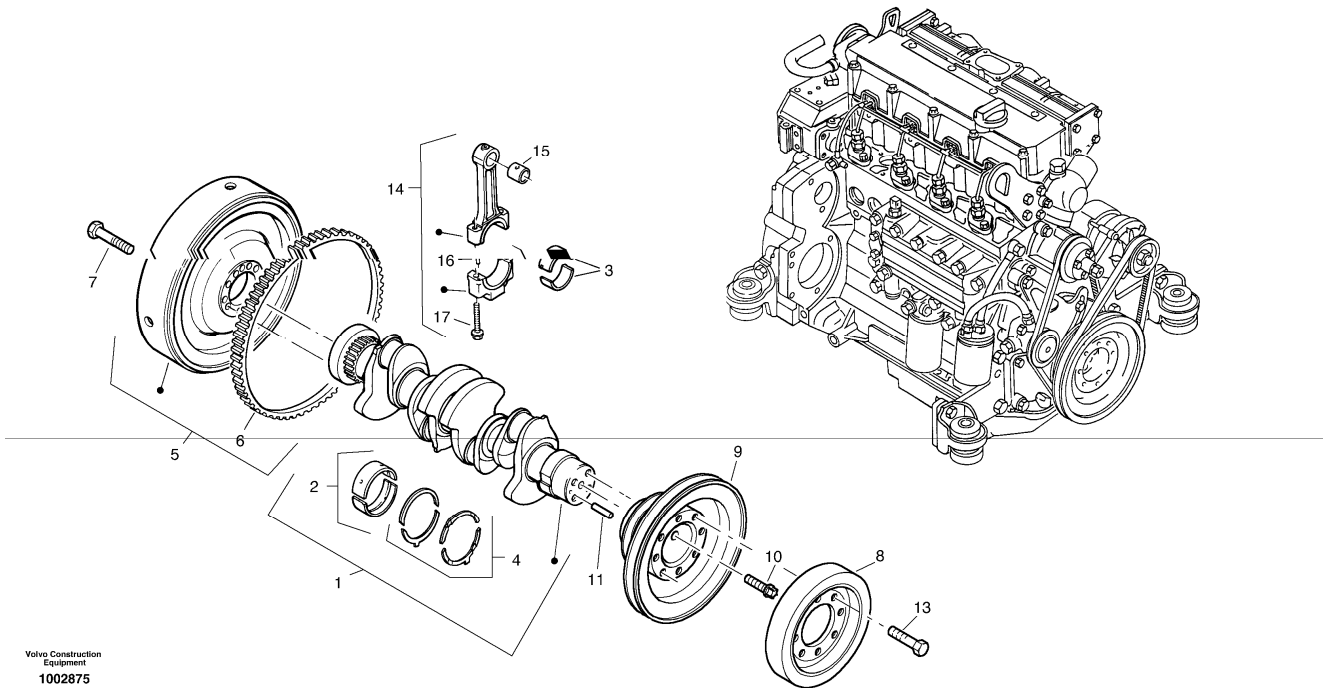

Date: 2013/11/11	Image id: 1002875	Catalogue: 07514	Model: L40B
Brand: Volvo	Serial: 1911001-1911499, 1921001-1921499	Group/Section: 216/100	Title: Crankshaft

Q1-Q5	Option	Option description	
Q1 1911001-			
Q2 1921001-			

Pos	Part	Q1	Q2	Q3	Q4	Q5	PS	Kit	Description	Option(s)	Remark
1	ZM2906917	1	1						Crank mechanism		
1	VOE20900811	1	1						Crankshaft		(ZM2907369)
2	VOE20405541	REQ	REQ						••Main bearing		(ZM2903950)84,50 mm
2	VOE20405529	REQ	REQ						••Main bearing		(ZM2903949)84,75 mm
2	VOE21141948	5	5						••Main bearing		(VOE20405516)85,00 mm
3	VOE11700318	REQ	REQ						••Big end bearing		67,50 mm
3	VOE20717211	REQ	REQ						••Big-end Bearing		(ZM2903956)67,75 mm
3	VOE20565150	4	4						••Bearing		(VOE11700316)68,00 mm
4	ZM2903951	1	1				SS		••Washer		2,9 mm
4	VOE11700315	REQ	REQ						••Thrust washer kit		(ZM2903952)3,1 mm
5	VOE20459128	1	1						Flywheel		
6	ZM4050611	1	1						••Gear ring		
7	VOE20405654	10	10						Bolt		(ZM2907649)
8	VOE20459925	1	1						Vibration absorber		(ZM2903958)