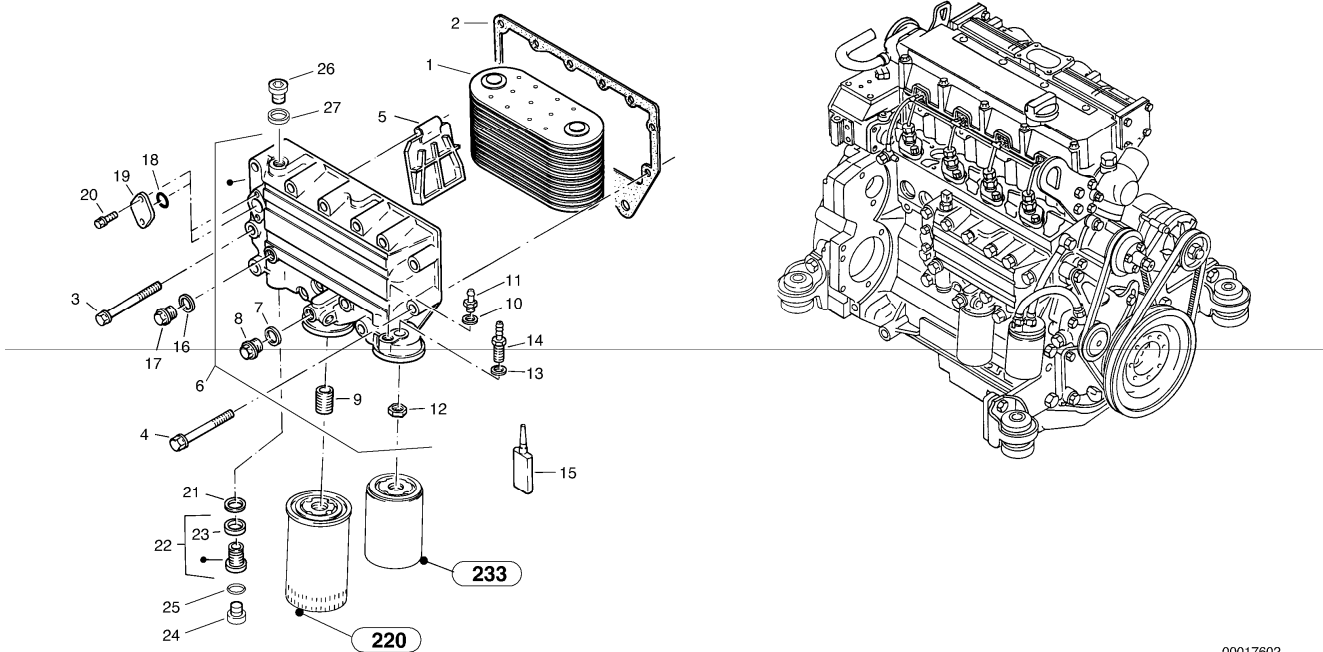

Date: 2013/11/11	Image id: 00017602	Catalogue: 07514	Model: L40B
Brand: Volvo	Serial: 1911001-1911499, 1921001-1921499	Group/Section: 223/100	Title: Engine - oil cooler

Q1-Q5	Option	Option description	
Q1 1911001-			
Q2 1921001-			

Pos	Part	Q1	Q2	Q3	Q4	Q5	PS	Kit	Description	Option(s)	Remark
1	VOE20715675	1	1						Oil Cooler		(ZM2906937)
2	VOE20405747	1	1						Gasket		(ZM2903937)
3	VOE20405917	10	10						Screw		(VOE20450892)
4	VOE20405672	3	3						Screw		(ZM2905895)
5	VOE20405744	1	1						Shut off flap		(ZM2903938)
6	VOE20485258	1	1				SS		Housing		(ZM2906936)
7	ZM7099577	1	1				SS		••Seal		A10x13,5
8	VOE20460239	1	1						••Plug		(ZM7099407)CM10x1
9	VOE20405758	1	1						••Bushing		(ZM2900388)
10	ZM7099503	1	1				SS		Seal		A14x18
11	ZM2903716	1	1						Hose nipple		
12	ZM7098041	1	1				OP		Nut		M16x1,5
13	VOE13947622	1	1						Plane gasket		(ZM7099500)A16x20
14	ZM2903717	1	1						Hose sleeve		
15	VOE20464471	REQ	REQ						Locking fluid