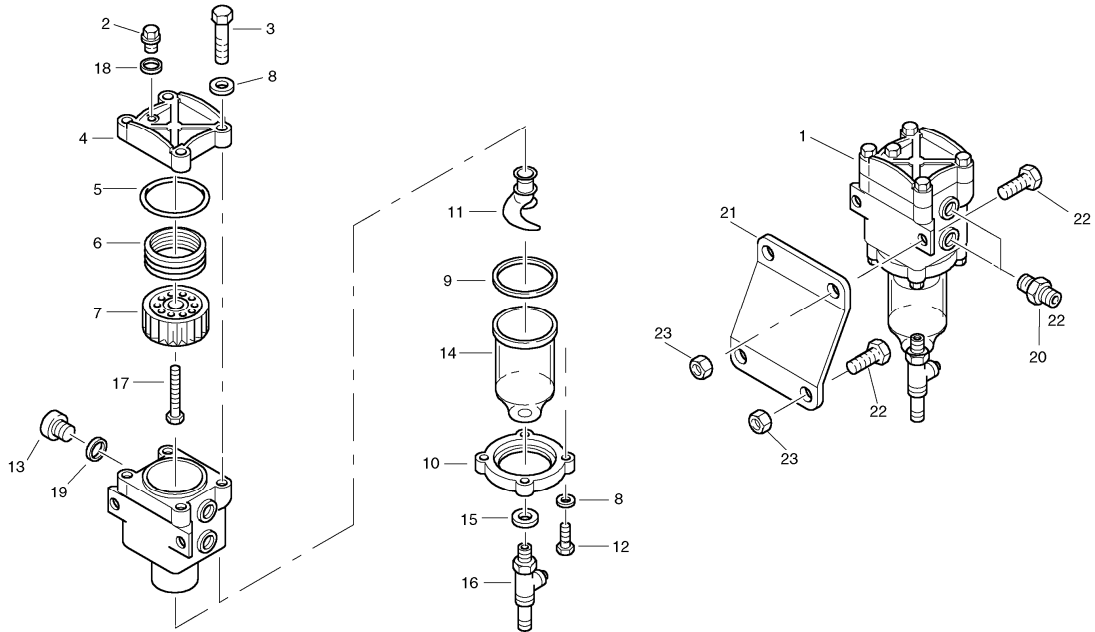

Date: 2013/11/11	Image id: 00019801	Catalogue: 07514	Model: L40B
Brand: Volvo	Serial: 1911001-1911499, 1921001-1921499	Group/Section: 23341/100	Title: Filter - Water separator

00019801

Q1-Q5	Option	Option description	
Q1 1911001-			
Q2 1921001-			

Pos	Part	Q1	Q2	Q3	Q4	Q5	PS	Kit	Description	Option(s)	Remark
1	ZM2805621	1	1						Water separator		
2	ZM2903684	1	1						•Release screw		
3	ZM2903685	4	4						•Screw		
4	ZM2903686	1	1						•Cover		
5	ZM2903687	1	1						•Sealing		
6	ZM2903688	1	1						•Spring		
7	ZM2903689	1	1						•Filter insert		
8	ZM2903690	4	4						•Washer		
9	ZM2903691	1	1						•Sealing		
10	ZM2903692	1	1						•Retaining ring		
11	ZM2903693	1	1						•Centrifuge		
12	ZM2903694	1	1						•Screw		
13	ZM2903695	1	1						•Plug		
14	ZM2903696	1	1						•Tank		
15	ZM2903697	1	1						•Gasket