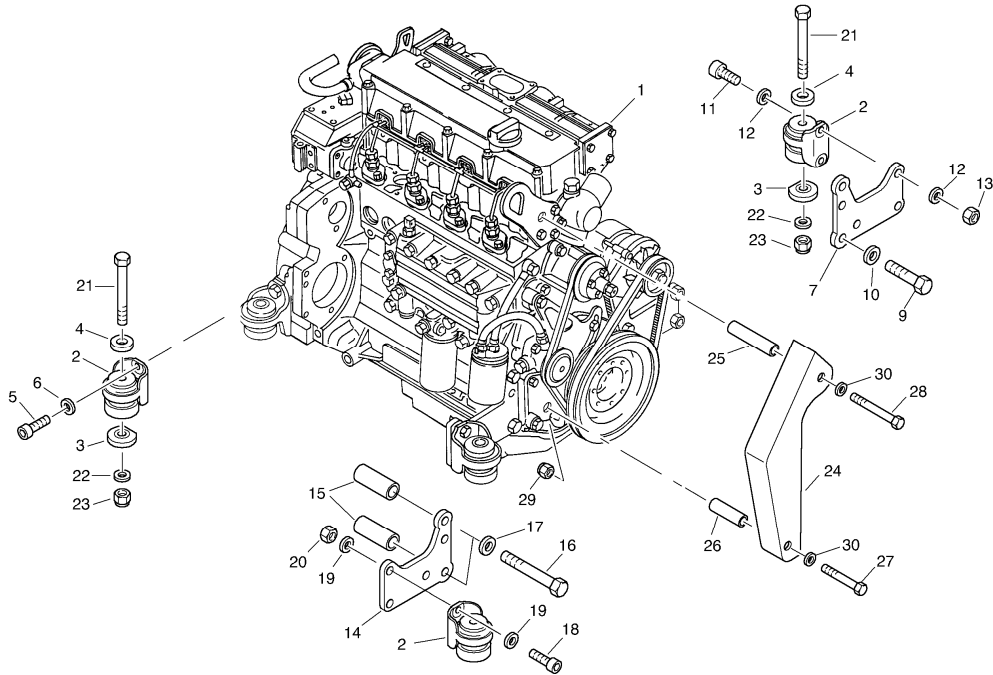

Date: 2013/11/11	Image id: 00051201	Catalogue: 07514	Model: L40B
Brand: Volvo	Serial: 1911001-1911499, 1921001-1921499	Group/Section: 218/100	Title: Engine assy

00051201

Q1-Q5	Option	Option description	
Q1 1911001-			
Q2 1921001-			

Pos	Part	Q1	Q2	Q3	Q4	Q5	PS	Kit	Description	Option(s)	Remark
1	ZM2814012	1							Engine, cpl.		
1	ZM2814013		1				OP		Engine, cpl.		
2	VOE20580444	4	4						•Engine Mounting		(ZM4069770)
3	ZM4056150	4	4				SS		•Plate		24 mm hoch
4	VOE20580526	4	4						•Washer		(ZM4057641)
5	VOE11306210	4	4						•Allen Head Screw		(ZM7096563)M12x30
6	ZM3067462	4	4				SS		•Washer		
7	VOE20405731	1	1						•Bracket		(ZM2908449)
9	VOE20535027	2	2						•Screw		(ZM2908450)
10	VOE20405606	2	2						•Washer		
11	VOE11305061	2	2						•Allen Hd Screw		(ZM7096560)M12x35
12	ZM3067462	4	4				SS		•Washer		
13	VOE979019	2	2						•Hexagon nut		(ZM7098015)M12
14	ZM2908466	1	1						•Holder		
15	VOE20580517	2	2						•Bushing		(ZM2907044)