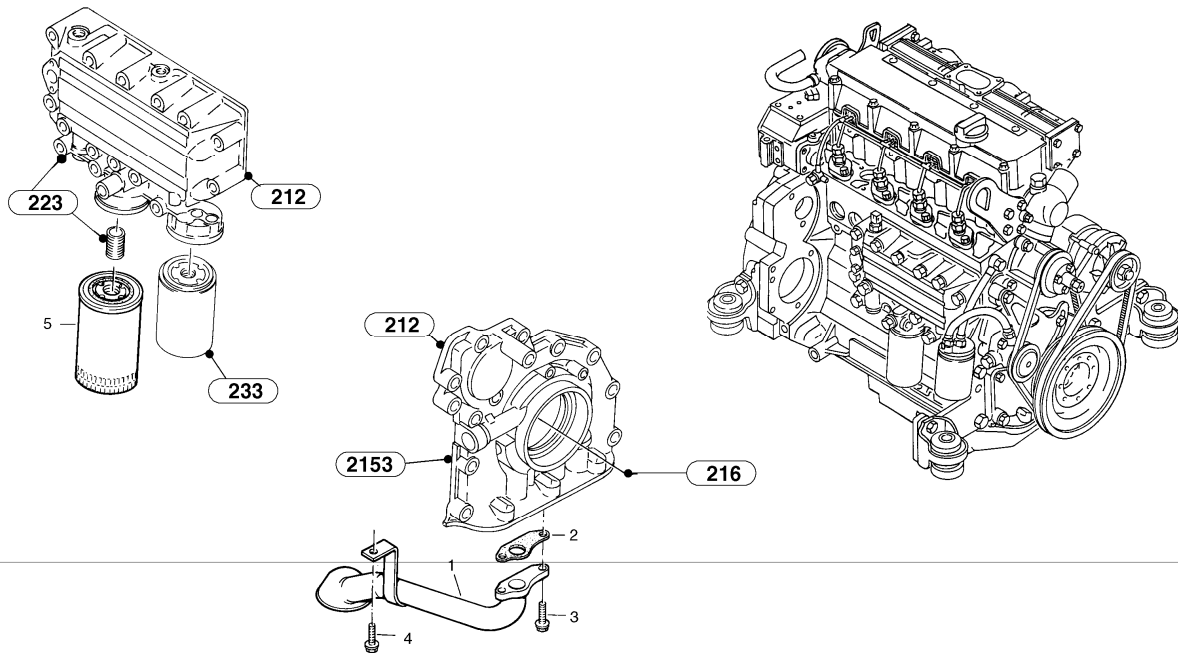

Date: 2013/11/11	Image id: 00017001	Catalogue: 07514	Model: L40B
Brand: Volvo	Serial: 1911001-1911499, 1921001-1921499	Group/Section: 220/100	Title: Oil pump, oil filter

00017001

Q1-Q5	Option	Option description	
Q1 1911001-			
Q2 1921001-			

Pos	Part	Q1	Q2	Q3	Q4	Q5	PS	Kit	Description	Option(s)	Remark
1	VOE20405635	1	1						Suction pipe		(ZM2903933)
2	VOE20405888	1	1						Gasket		(ZM2900387)
3	VOE20481759	2	2				SS		Screw		
4	VOE20405792	1	1						Screw		
5	VOE3831236	1	1						Oil filter