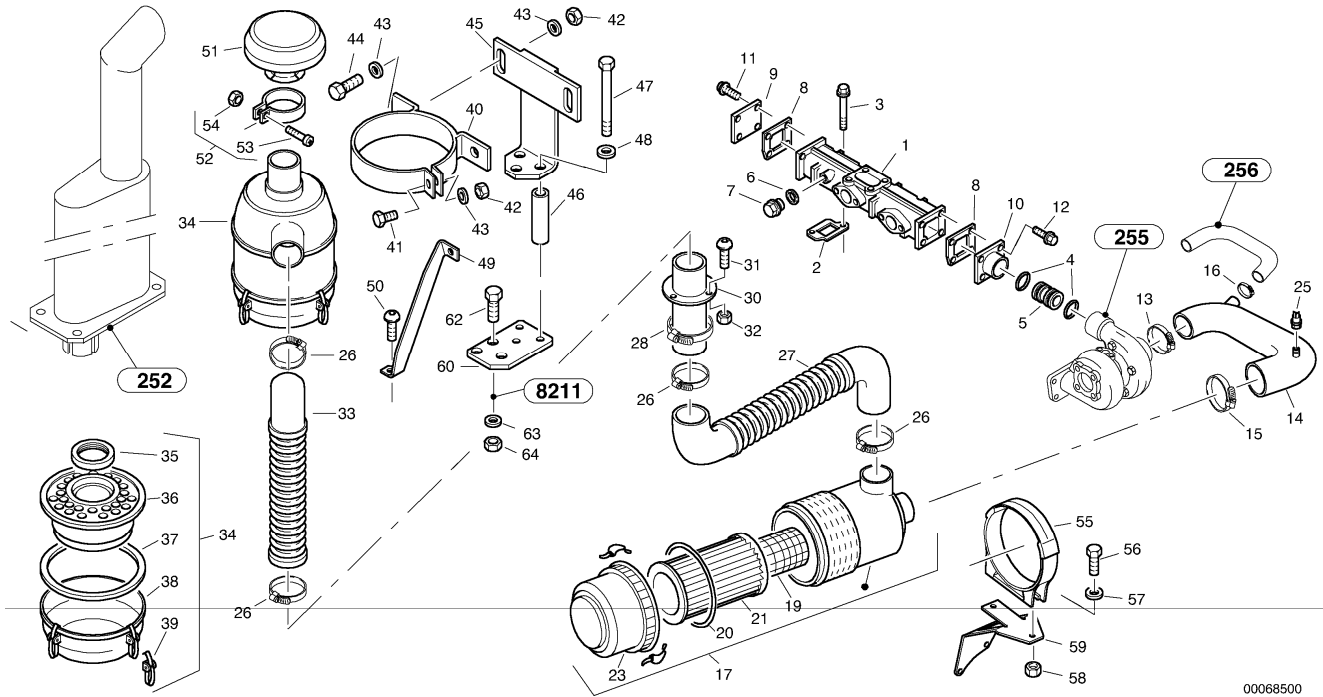

Date: 2013/11/11	Image id: 00068500	Catalogue: 07514	Model: L40B
Brand: Volvo	Serial: 1911001-1911499, 1921001-1921499	Group/Section: 2567/100	Title: Prefilter - Oil bath air filter

00068500

Q1-Q5	Option	Option description	
Q1 1911001-			
Q2 1921001-			

Pos	Part	Q1	Q2	Q3	Q4	Q5	PS	Kit	Description	Option(s)	Remark
1	ZM2906944	1	1						Pressure Pipe		
2	VOE20591706	4	4						Gasket		(VOE20405619)
3	VOE20412601	8	8						Screw		(ZM2903942)M6x95
4	VOE20405536	2	2						Sealing ring		(VOE20460334)
5	VOE20405616	1	1						Adapter		
6	ZM7099503	1	1				SS		Seal		A14x18
7	ZM8099411	1	1						Screw		M14x1,5
8	VOE20451009	2	2						Gasket		
9	ZM2903945	1	1						Cover		
10	ZM2906945	1	1						Spacer Flange		
11	VOE20460241	4	4						Screw		(ZM7095520)M8x22
12	VOE20481759	4	4				SS		Screw		
13	ZM2060784	1	1						Clip		AS50-70
14	ZM11305746	1	1						Pipe		
15	ZM2060786	1	1						Clip