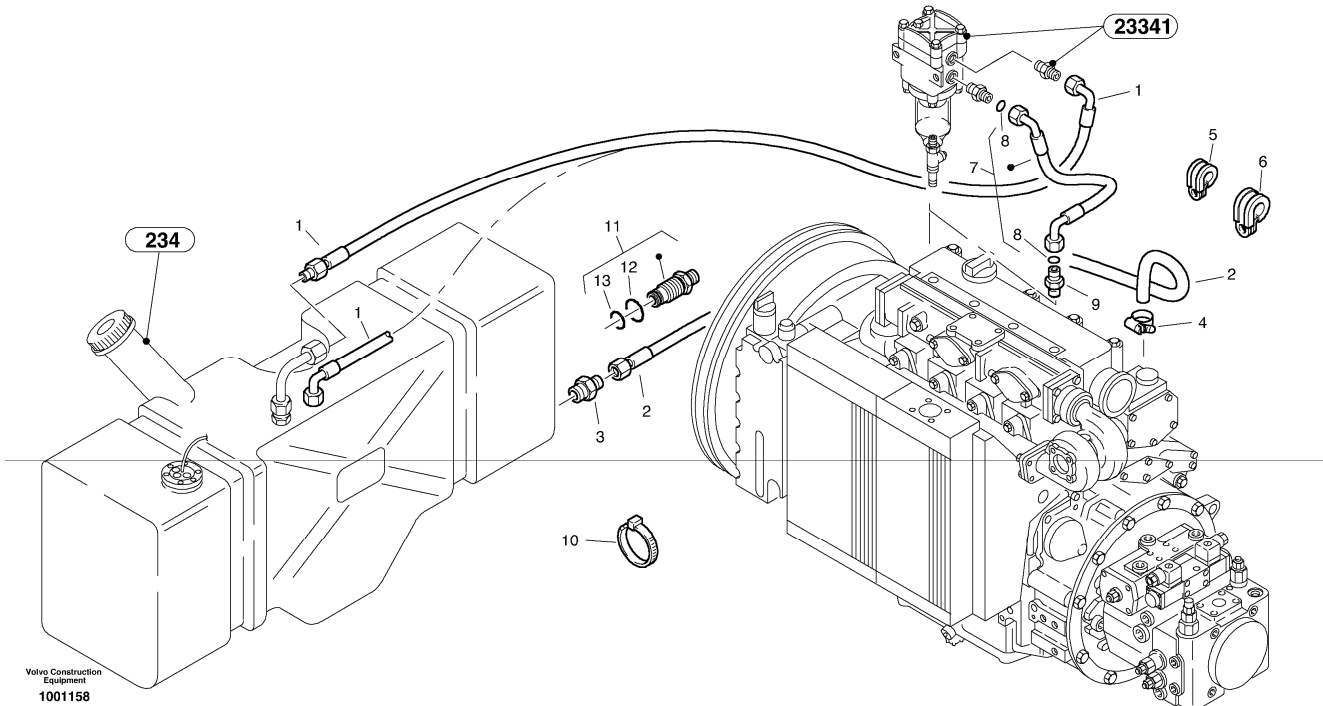

Date: 2013/11/11	Image id: 1001158	Catalogue: 07514	Model: L40B
Brand: Volvo	Serial: 1911001-1911499, 1921001-1921499	Group/Section: 235/100	Title: Fuel pipes

Q1-Q5	Option	Option description	
Q1 1911001-			
Q2 1921001-			

Pos	Part	Q1	Q2	Q3	Q4	Q5	PS	Kit	Description	Option(s)	Remark
1	ZM2813358	1	1						Fuel hose (suction)		-1911063/-1921220
1	ZM2817350	1	1						Fuel hose		1911064-/1921221-
2	ZM2817351	1	1						Hose		(ZM2812538)-1911063 /-1921220
2	ZM2817351	1	1						Hose		1911064-/1921221-
3	ZM2811249	1	1						Pipe end		-1911119, -1921326
4	VOE943470	1	1						Hose clamp		(ZM2908909)
5	ZM5054800	2	2						Clip		D1-16X20
6	ZM2290453	1	1						Pipe clip		
7	ZM2817352	1	1						Fuel hose		(ZM2814629)-1911063 /-1921220
7	ZM2817352	1	1						Fuel hose		1911064-/1921221-
8	ZM2259052	2	2						O-ring		9,5x2
9	ZM2806536	1	1						Nipple		
10	ZM2193590	6	6						Cable clip		
11	VOE11306079	1	1						Fitting		1911120-, 1921327-