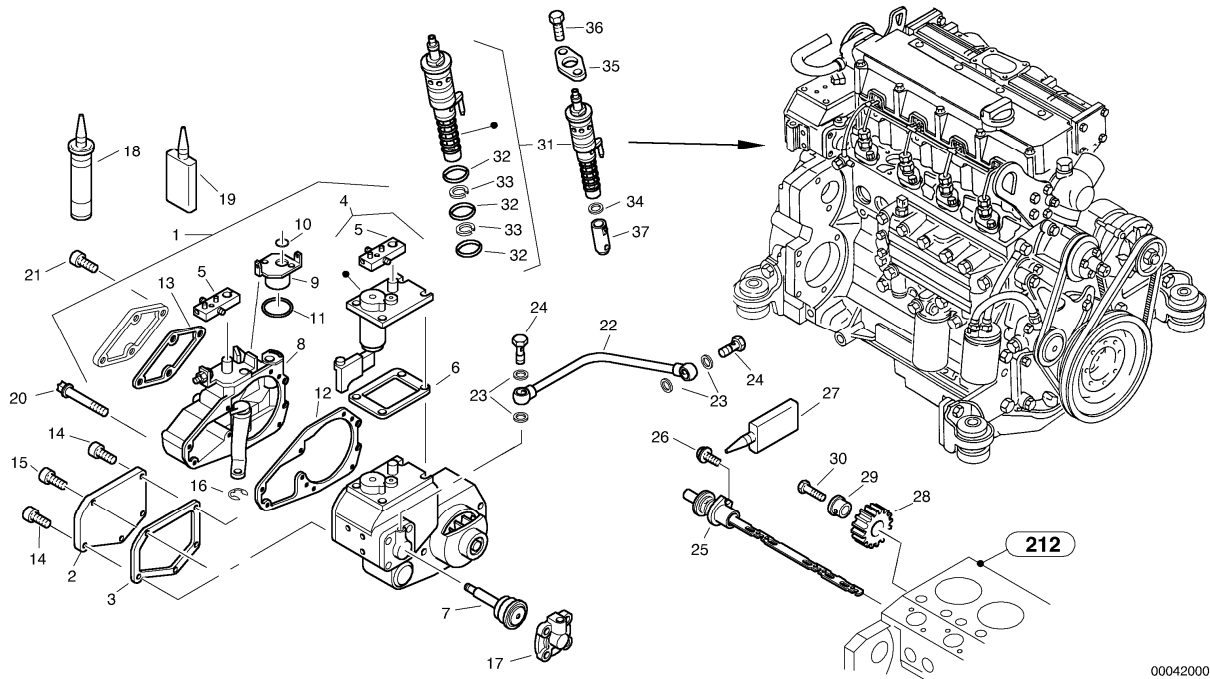

Date: 2013/11/11	Image id: 00042000	Catalogue: 07514	Model: L40B
Brand: Volvo	Serial: 1911001-1911499, 1921001-1921499	Group/Section: 236/100	Title: Speed adjustment - Fuel injection pump

00042000

Q1-Q5	Option	Option description	
Q1 1911001-			
Q2 1921001-			

Pos	Part	Q1	Q2	Q3	Q4	Q5	PS	Kit	Description	Option(s)	Remark
1	VOE20590572	1	1						Control		(ZM2907361)
2	ZM2903891	1	1				OP		••Cover		
3	VOE20405508	1	1						••Gasket		(ZM2903892)
4	ZM2903893	1	1				OP		••Cover		
5	VOE20460081	2	2				OP		•••Lever		(ZM2907363)
6	VOE20405507	1	1						••Gasket		(ZM2903894)
7	VOE20460078	1	1						••Piston		(ZM2907364)
8	ZM2907362	1	1						••Housing		
9	ZM2908420	1	1						•••Flange		
10	VOE20460084	1	1						•••Ring		(ZM2908421)
11	VOE20460276	1	1						•••Ring		(ZM2908422)
12	VOE20405510	1	1						••Gasket		(ZM2907366)
13	VOE20405509	1	1						••Gasket		(ZM2907367)
14	ZM8096571	4	4						••Screw		M6x25
15	VOE20460068	1	1						••Screw		(ZM2907365)