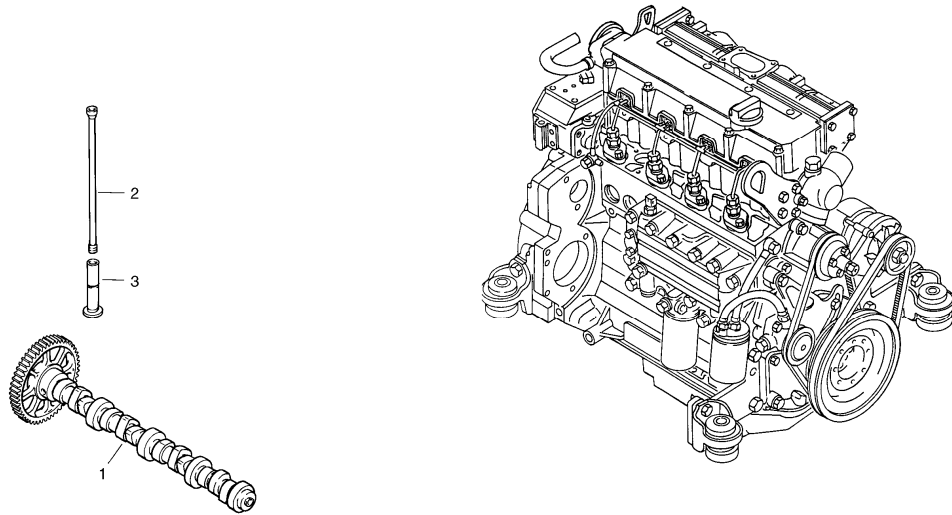

Date: 2013/11/11	Image id: 00016901	Catalogue: 07514	Model: L40B
Brand: Volvo	Serial: 1911001-1911499, 1921001-1921499	Group/Section: 215/100	Title: Camshaft

00016901

Q1-Q5	Option	Option description	
Q1 1911001-			
Q2 1921001-			

Pos	Part	Q1	Q2	Q3	Q4	Q5	PS	Kit	Description	Option(s)	Remark
1	VOE20405577	1	1						Gudgeon pin		
2	VOE20405534	8	8						Push rod		
3	VOE11700366	8	8						Tappet