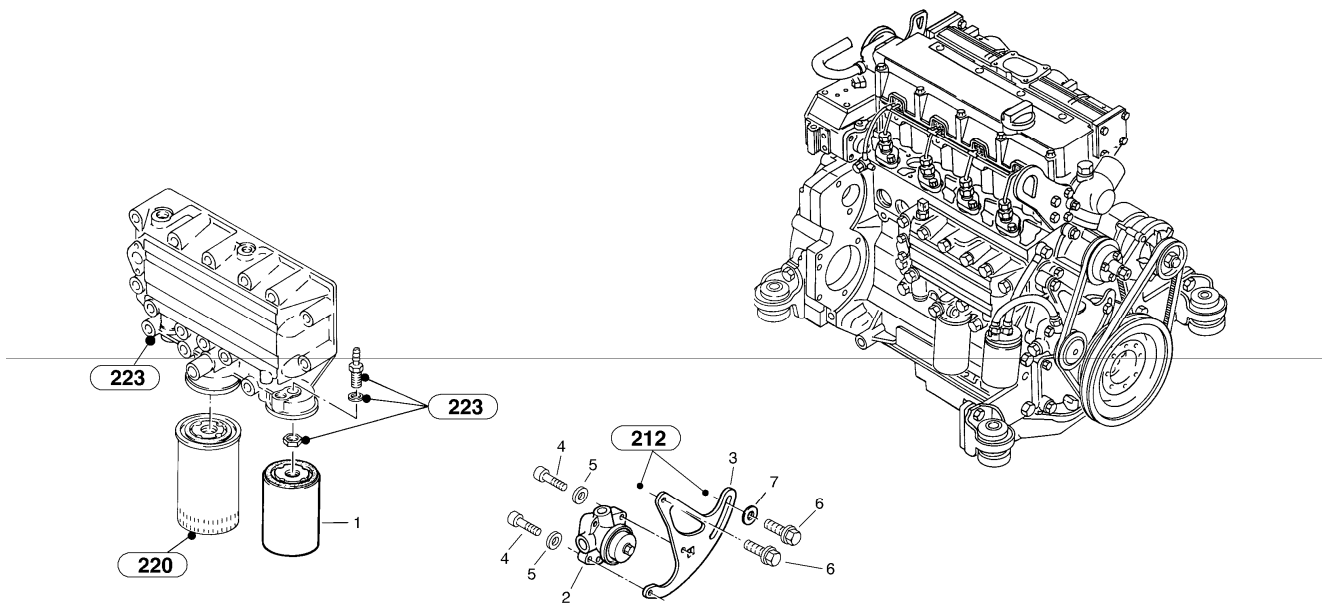

Date: 2013/11/11	Image id: 00017101	Catalogue: 07514	Model: L40B
Brand: Volvo	Serial: 1911001-1911499, 1921001-1921499	Group/Section: 233/100	Title: Fuel filter - Feed pump

00017101

Q1-Q5	Option	Option description	
Q1 1911001-			
Q2 1921001-			

Pos	Part	Q1	Q2	Q3	Q4	Q5	PS	Kit	Description	Option(s)	Remark
1	VOE11706667	1	1						Fuel filter		(ZM2905052)
2	ZM2903843	1	1						Fuel pump		
3	VOE20405708	1	1						Bracket		(ZM2905157)
4	ZM7096583	2	2						Screw		M8x25
5	VOE20460063	2	2						Spring washer		(ZM7098657)A8
6	VOE983242	2	2						Hexagon screw		M8x20
7	VOE11305837	1	1						Washer		(ZM7090940)B8,4