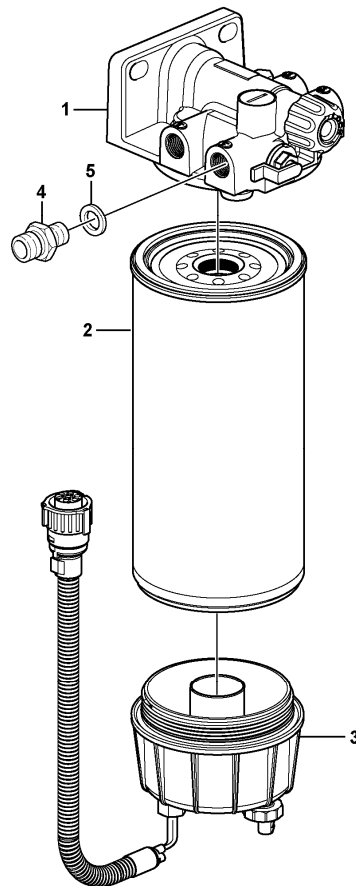

Date: 2014/2/8	Image id: 1053002	Catalogue: 20104	Model: L70F
Brand: Volvo	Serial: 24004-, 61801-, 71401-	Group/Section: 233/200	Title: Water separator 33173, 83058, 84867

Volvo Construction
Equipment
1053002

Section option	Kit	Option description
VOE33173		Wheel Loader L70F
VOE83058		Water separator with heater
VOE84867	VOE15145248	Fuel filter

Q1-Q5	Option	Option description	
Q1 33173	VOE33173	Wheel Loader L70F	
Q2 83058	VOE83058	Water separator with heater	
Q3 84867	VOE84867	Fuel filter	

Pos	Part	Q1	Q2	Q3	Q4	Q5	PS	Kit	Description	Option(s)	Remark
	VOE11110709	1							Water separator		
	VOE11110791		1						Water separator		
1	VOE11110708	1					NS		•Filter Housing		
1	VOE11110702		1				OP		•Filter housing