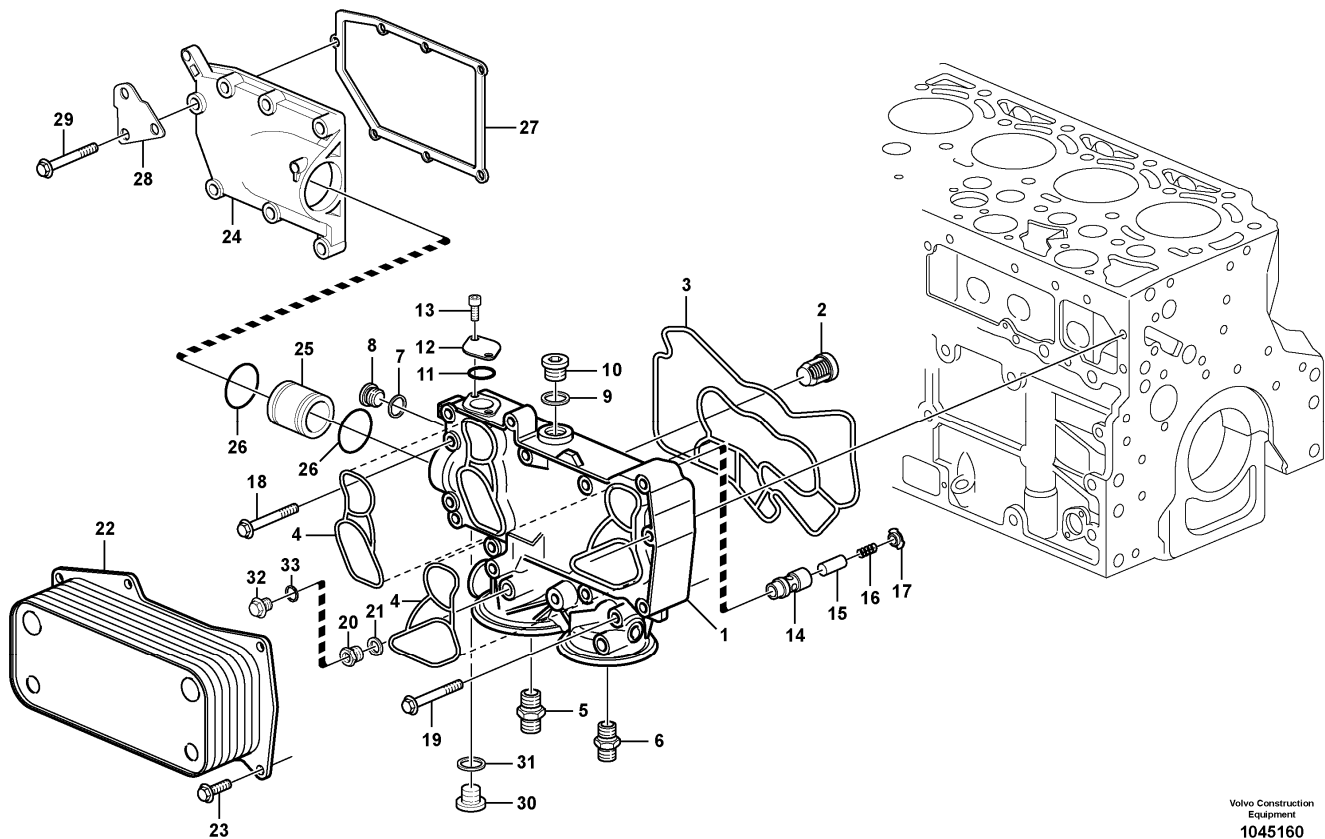

Date: 2014/2/8	Image id: 1045160	Catalogue: 20104	Model: L70F
Brand: Volvo	Serial: 24004-, 61801-, 71401-	Group/Section: 223/100	Title: Oil cooler

Volvo Construction
Equipment
1045160

Section option	Kit	Option description
VOE11411087		Engine D6ELBE3

Pos	Part	Q1	Q2	Q3	Q4	Q5	PS	Kit	Description	Option(s)	Remark
1	VOE21099784	1							Oil cooler		
2	VOE20459204	1							•Valve		
3	VOE20459203	1							•Gasket		
4	VOE20459202	2							•Gasket		
5	VOE20459201	1							•Nipple		
6	VOE20459200	1							•Nipple		
7	VOE13947622	1							•Plane gasket		
8	VOE20502245	1							•Screw plug		
9	VOE13947628	1							•Plane gasket		
10	VOE20459195	1							•Plug		
10	VOE20496519	1							Nipple