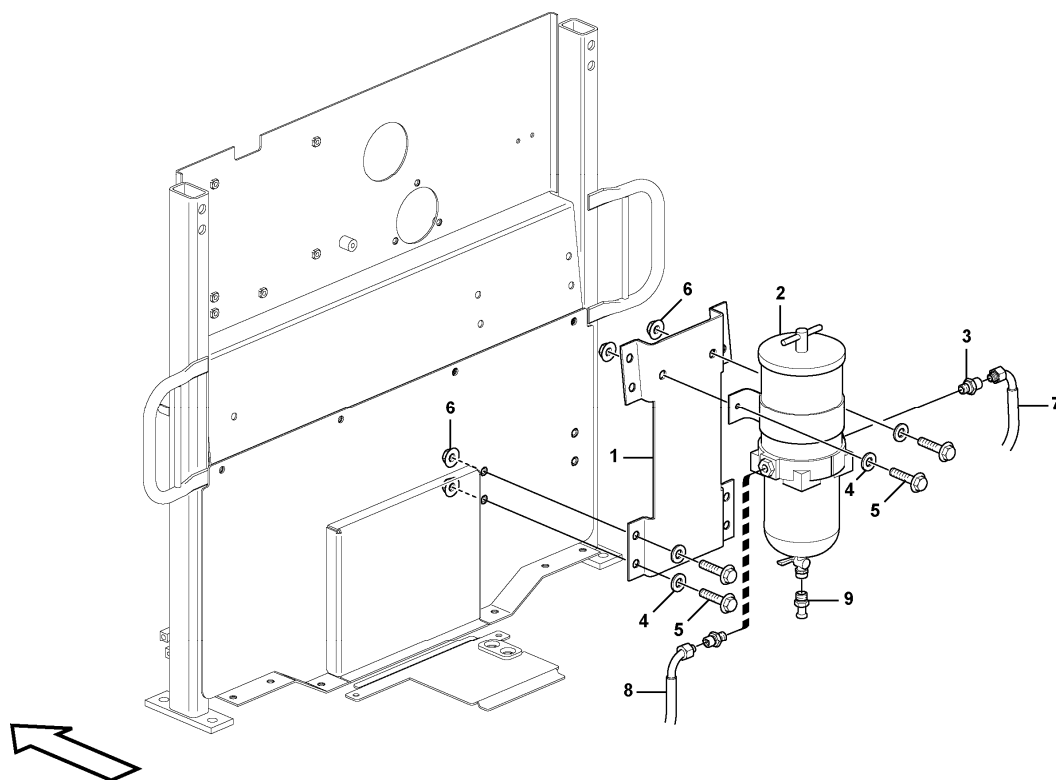

Date: 2014/2/8	Image id: 1052569	Catalogue: 20104	Model: L70F
Brand: Volvo	Serial: 24004-, 61801-, 71401-	Group/Section: 233/300	Title: Filter with fitting parts 84867

Volvo Construction
Equipment
1052569

Section option	Kit	Option description
VOE84867	VOE15145248	Fuel filter

Pos	Part	Q1	Q2	Q3	Q4	Q5	PS	Kit	Description	Option(s)	Remark
1	VOE15100749	1							Bracket		
2		1							Fuel Filter		See ref 233/350
3	VOE943299	2							Nipple		
4	VOE976945	10							Washer		
5	VOE946441	10							Flange screw		
6	VOE13971098	6							Flange nut		
7	VOE11410365	1							Fuel pipe		
8	VOE11410636	1							Fuel pipe		
9	VOE947043	1							Nipple