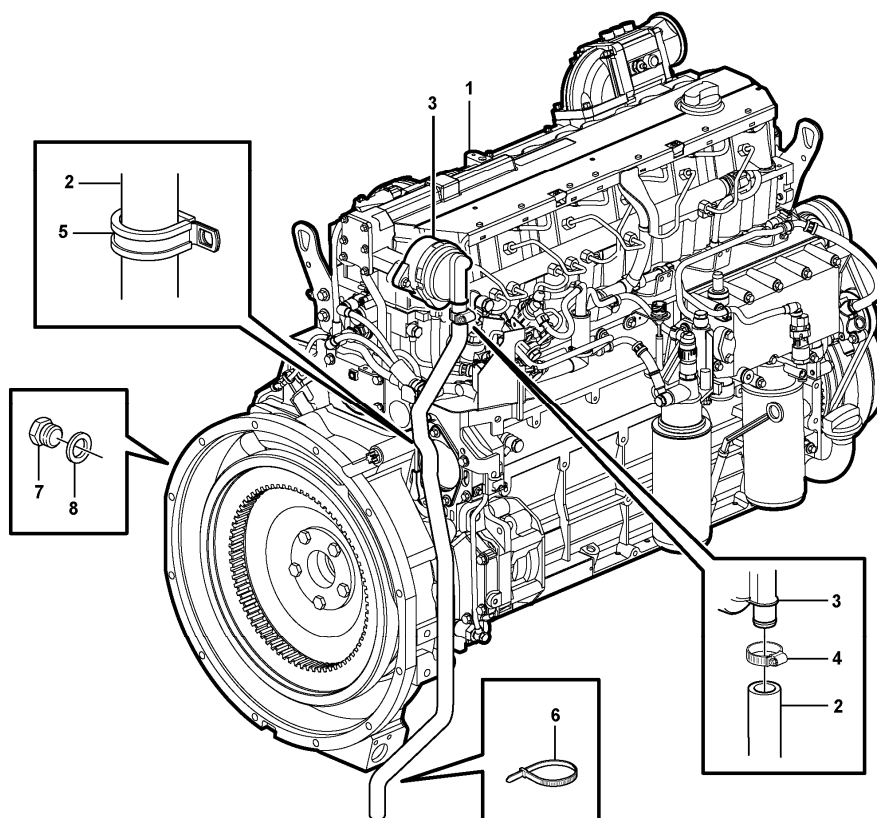

Date: 2014/2/8	Image id: 1023954	Catalogue: 20104	Model: L70F
Brand: Volvo	Serial: 24004-, 61801-, 71401-	Group/Section: 212/200	Title: Crankcase ventilation

Volvo Construction
Equipment
1023954

Section option	Kit	Option description
VOE33173		Wheel Loader L70F

Pos	Part	Q1	Q2	Q3	Q4	Q5	PS	Kit	Description	Option(s)	Remark
1		1							Motor		See ref 210/100
2	VOE11445236	1							Hose		
3		1							Crankcase ventilation		See ref 212/150
4	VOE13943474	1							Hose clamp		
5	VOE13949997	1							Clamp		
6	VOE4881440	1							Cable tie		
7	VOE11173944	6							Plug		
8	VOE13947282	6							Gasket