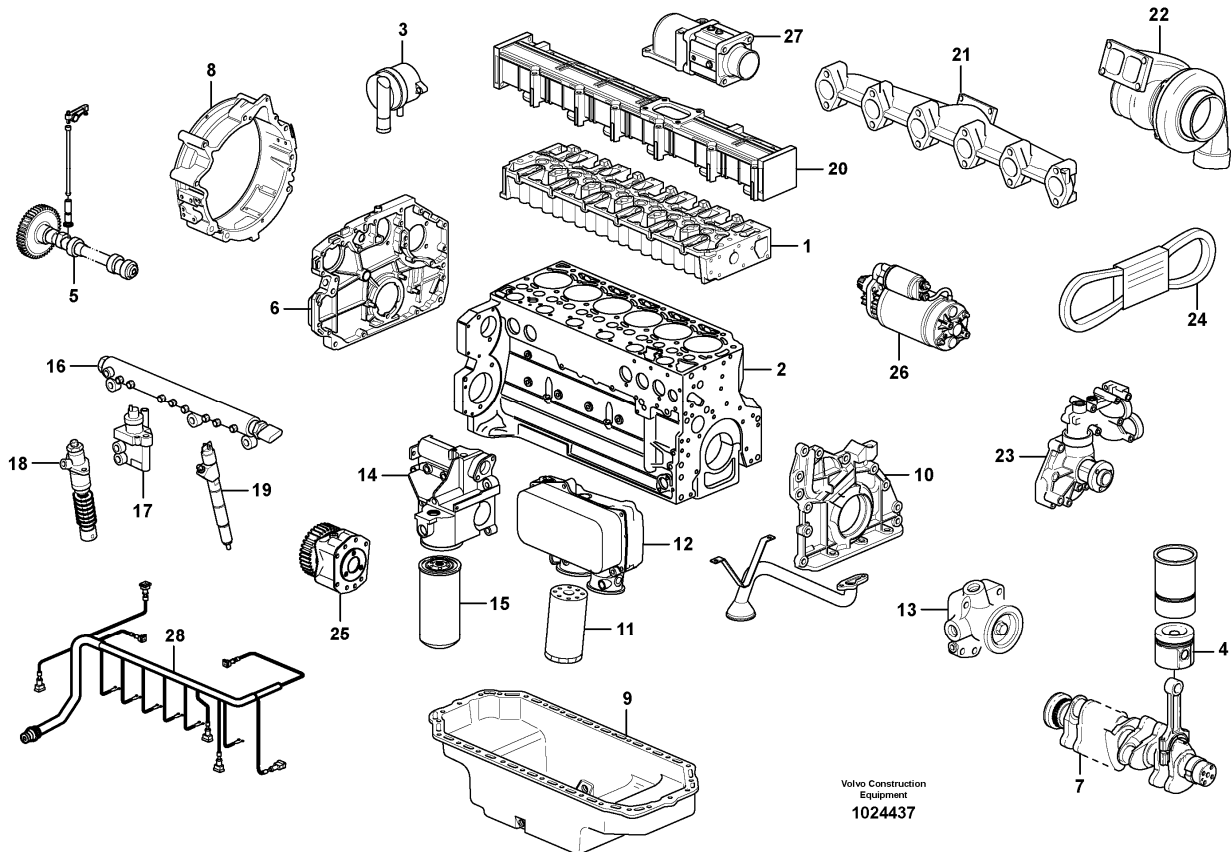

Date: 2014/2/8	Image id: 1024437	Catalogue: 20104	Model: L70F
Brand: Volvo	Serial: 24004-, 61801-, 71401-	Group/Section: 210/100	Title: Engine

Section option	Kit	Option description
VOE11411087		Engine D6ELBE3

Pos	Part	Q1	Q2	Q3	Q4	Q5	PS	Kit	Description	Option(s)	Remark
	VOE11411087	1							Engine		D6E LBE3
1		1							•Cylinder head		See ref 211/100
2		1							•Cylinder block		See ref 212/100
3		1							•Crankcase ventilation		See ref 212/150
4		6							•Piston		See ref 213/100
5		1							•Valve mechanism		See ref 214/100
6		1							•Timing gear casing		See ref 215/100
7		1							•Crankshaft		See ref 216/100
8		1							•Flywheel Hsg		See ref 216/150
9		1							•Oil sump		See ref 217/100