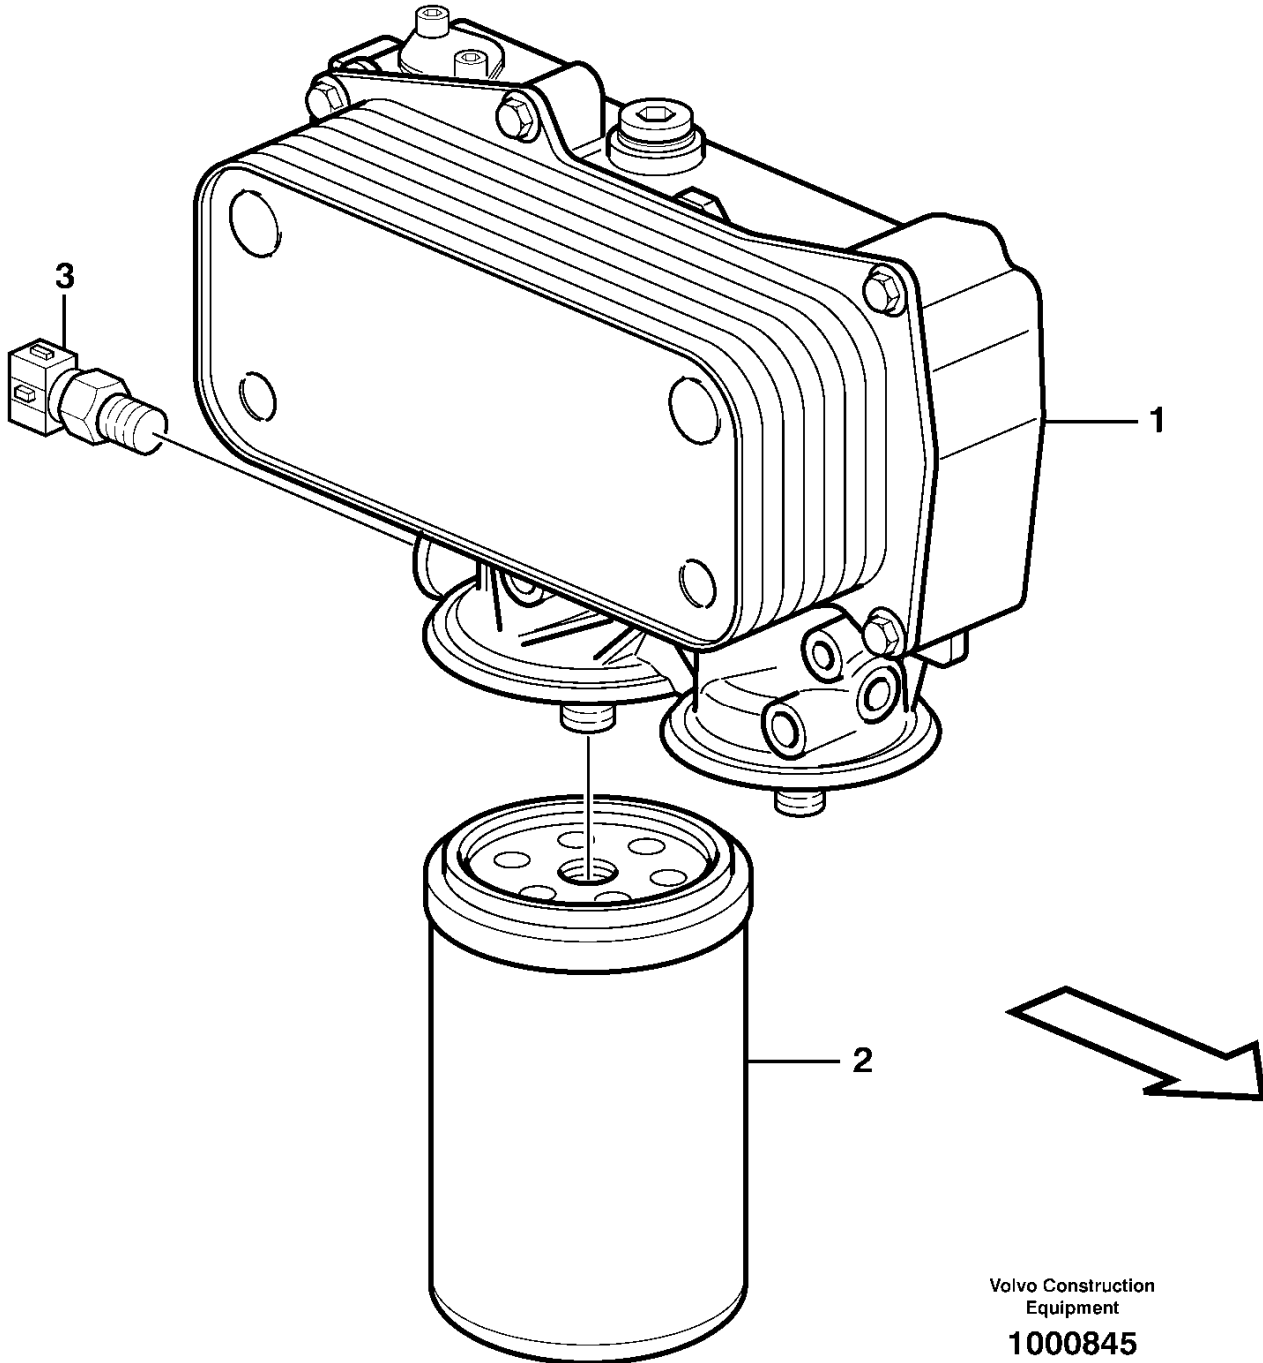

VOLVO

Construction Equipment

Date: 2014/2/8	Image id: 1000845	Catalogue: 20104	Model: L70F
Brand: Volvo	Serial: 24004-, 61801-, 71401-	Group/Section: 222/100	Title: Oil filter

Section option	Kit	Option description
VOE11411087		Engine D6ELBE3