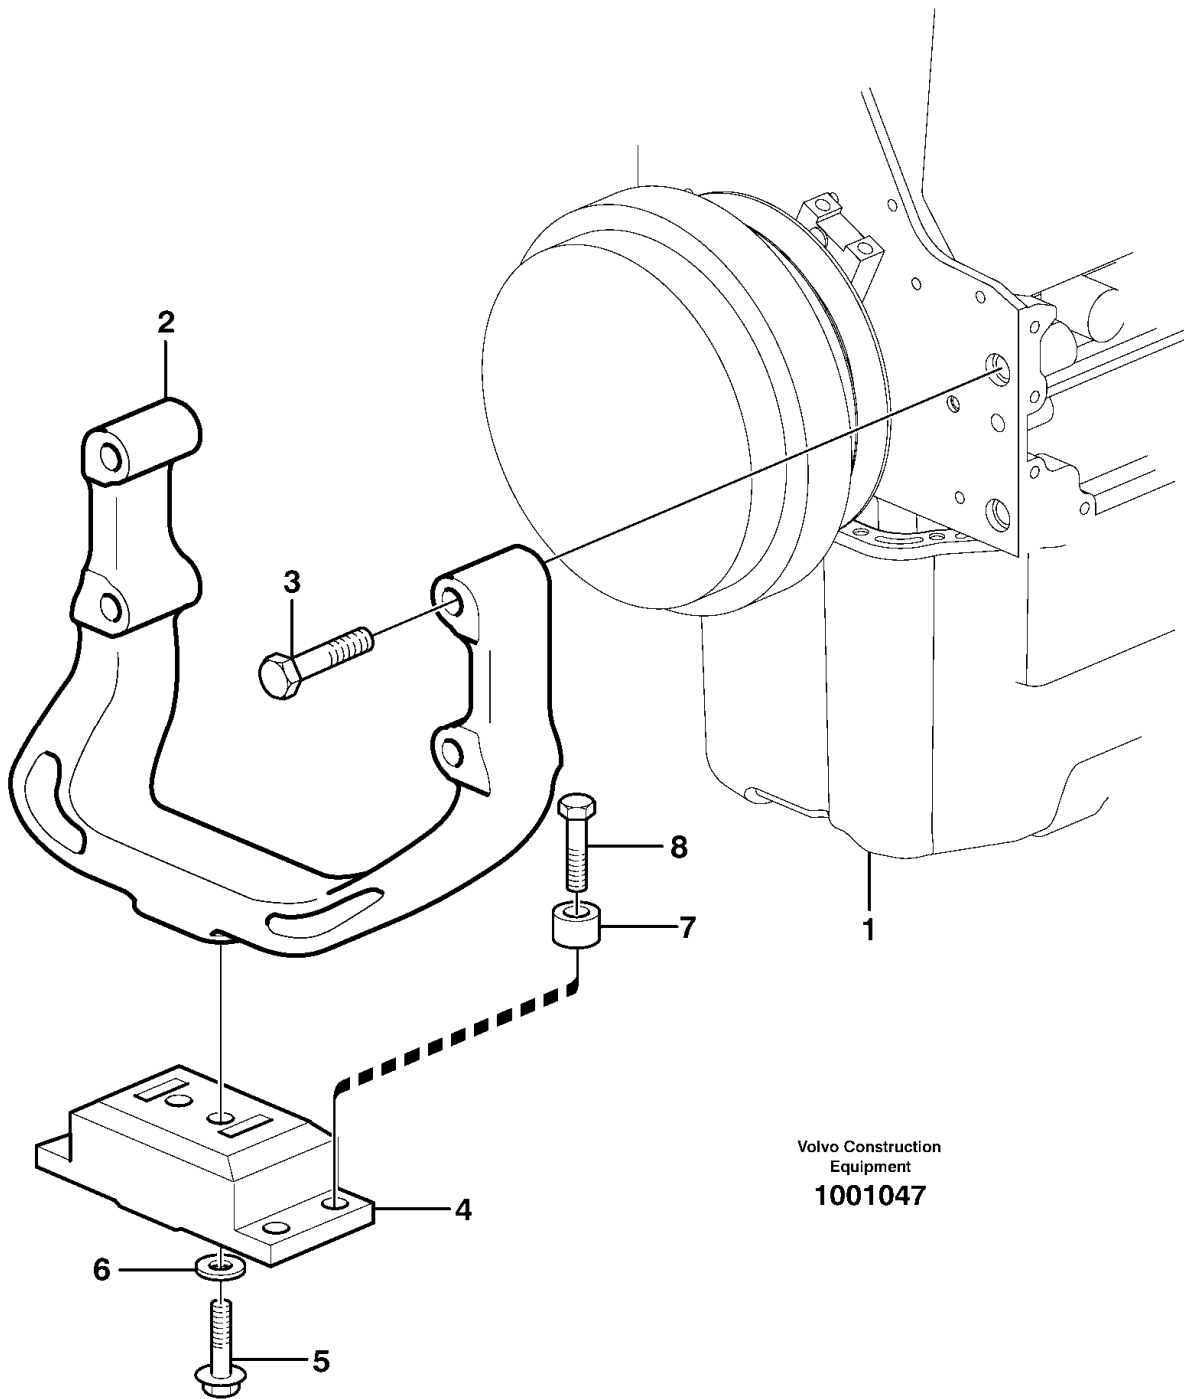

VOLVO

Construction Equipment

Date: 2014/2/8	Image id: 1001047	Catalogue: 20104	Model: L70F
Brand: Volvo	Serial: 24004-, 61801-, 71401-	Group/Section: 218/150	Title: Engine mounting

Volvo Construction
Equipment
1001047

Section option	Kit	Option description
VOE33173		Wheel Loader L70F