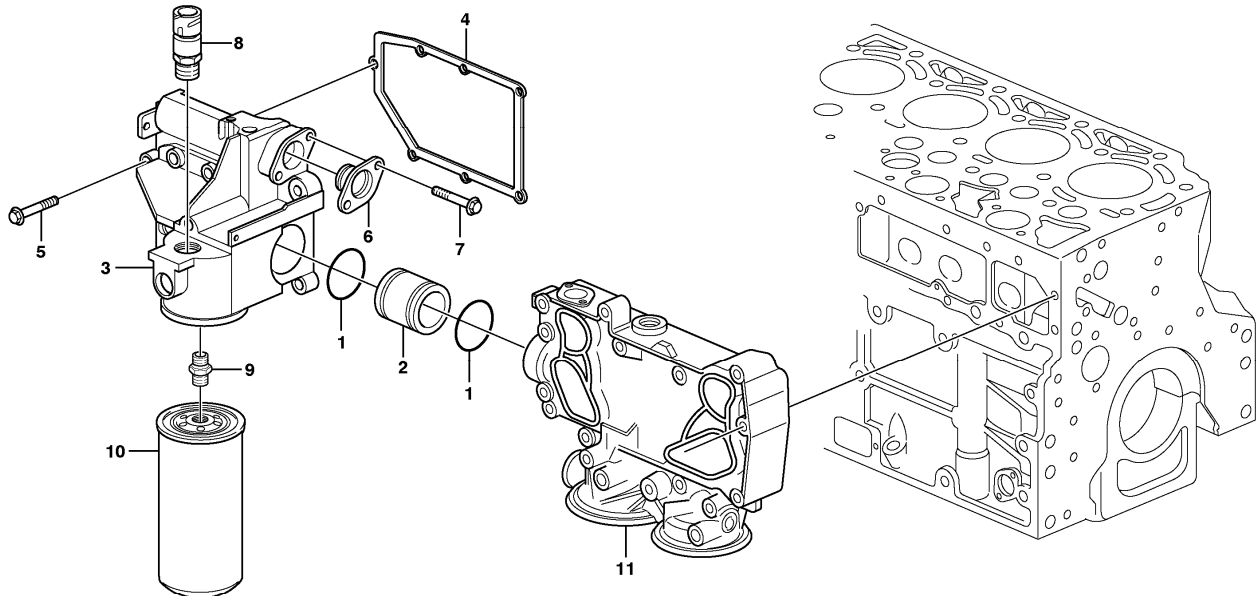

Date: 2014/2/8	Image id: 1023382	Catalogue: 20104	Model: L70F
Brand: Volvo	Serial: 24004-, 61801-, 71401-	Group/Section: 233/150	Title: Fuel filter

Volvo Construction
Equipment
1023382

Section option	Kit	Option description
VOE11411087		Engine D6ELBE3

Pos	Part	Q1	Q2	Q3	Q4	Q5	PS	Kit	Description	Option(s)	Remark
1	VOE20459193	2							Sealing ring		
2	VOE20459191	1							Plug		
3	VOE21307519	1							Filter housing		(VOE20805387)
4	VOE20459192	1							Gasket		
5	VOE20412324	7							Screw		
6	VOE20798139	1							Cover		
7	VOE20450728	2							Bolt		
8		1							Sensor		See ref 371/150
9	VOE20818370	1							Screw Bushing		
10	VOE20805349	1							Fuel Filter		
11		1							Oil Filter Hsg		See ref 223/100