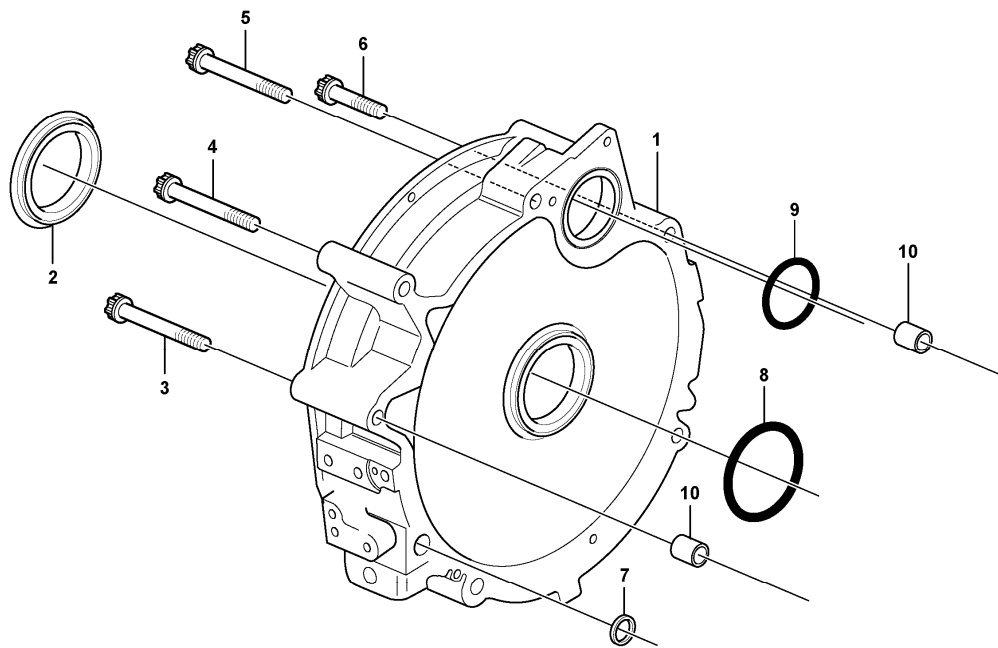

Date: 2014/2/8	Image id: 1033647	Catalogue: 20104	Model: L70F
Brand: Volvo	Serial: 24004-, 61801-, 71401-	Group/Section: 216/150	Title: Flywheel housing

Volvo Construction
Equipment
1033647

Section option	Kit	Option description
VOE11411087		Engine D6ELBE3

Pos	Part	Q1	Q2	Q3	Q4	Q5	PS	Kit	Description	Option(s)	Remark
1	VOE20459987	1							Flywheel housing		
2	VOE20450784	1							•Labyrinth ring		
3	VOE20459996	1							Screw		
4	VOE20459995	1							Screw		
5	VOE20459991	3							Screw		
6	VOE20460931	1							Screw		
7	VOE20459993	4							O-ring		
8	VOE20450786	1							Sealing ring		
9	VOE20459994	1							Sealing ring		
10	VOE20585971	2							Bushing