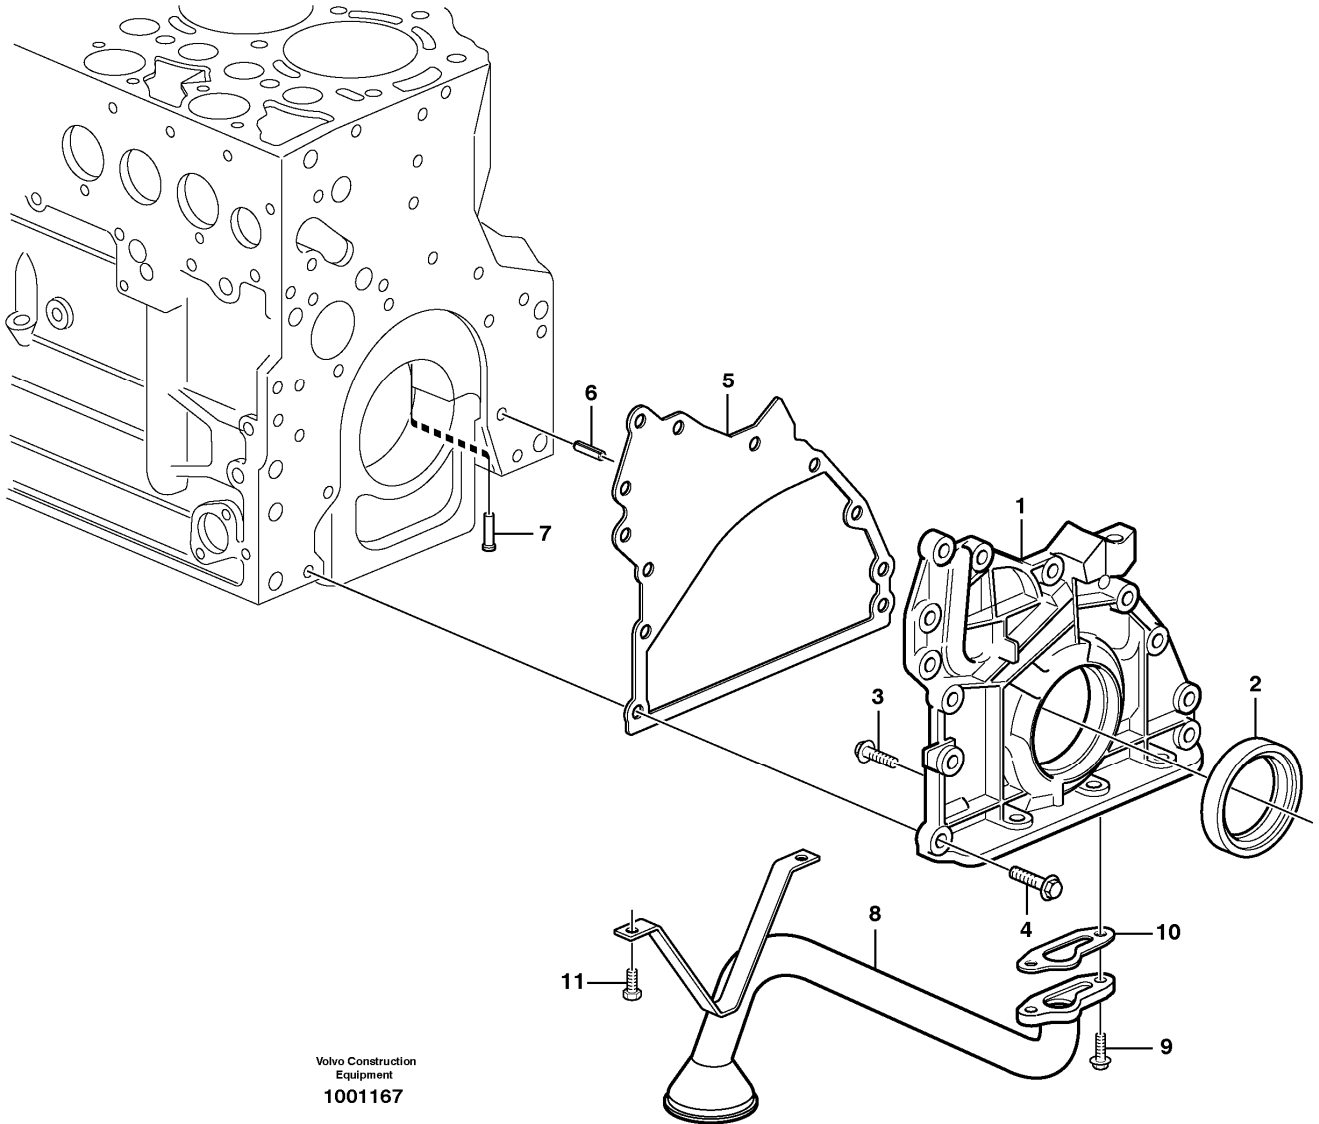

Date: 2014/2/8	Image id: 1001167	Catalogue: 20104	Model: L70F
Brand: Volvo	Serial: 24004-, 61801-, 71401-	Group/Section: 221/100	Title: Lubricating oil system

Section option	Kit	Option description
VOE11411087		Engine D6ELBE3

Pos	Part	Q1	Q2	Q3	Q4	Q5	PS	Kit	Description	Option(s)	Remark
1	VOE20574451	1							Oil Pump		
2	VOE20459168	1							•Crankshaft seal		
3	VOE20451738	1							•Screw		
4	VOE20412324	10							Screw		
5	VOE20537029	1							Gasket		
6	VOE20405603	1							Spring pin