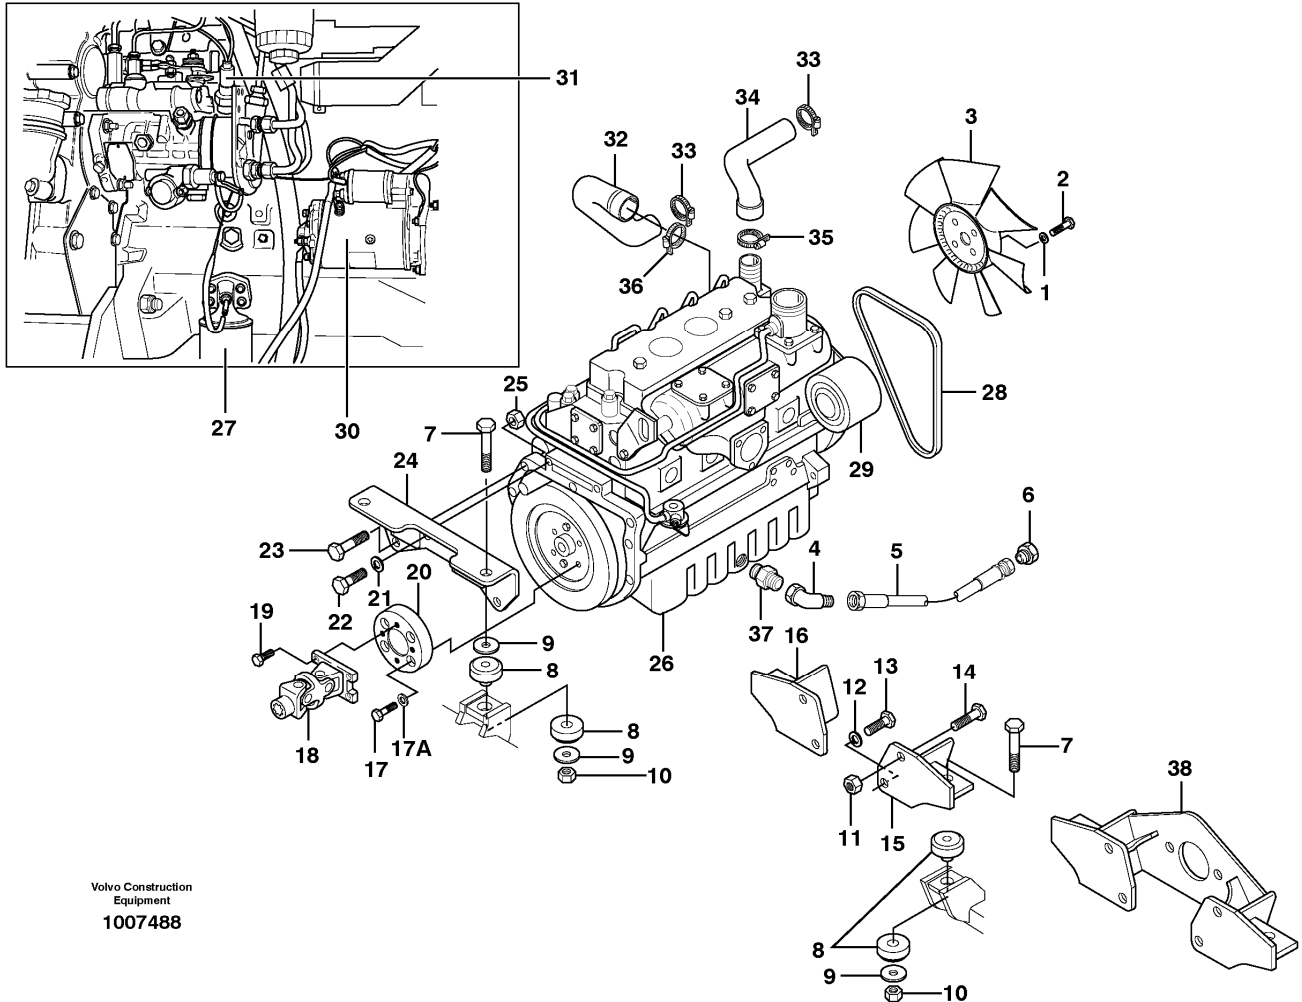

Date: 2013/10/22	Image id: 1007488	Catalogue: 20029	Model: MC110
Brand: Volvo	Serial: 60000-61000	Group/Section: 218/100	Title: Engine mounting

Volvo Construction
Equipment
1007488

Pos	Part	Q1	Q2	Q3	Q4	Q5	PS	Kit	Description	Option(s)	Remark
1	VOE955921	4							Spring washer		
2	VOE955661	4					OP		Hexagon screw		
3	VOE11841295	1							Fan		
4	VOE11850085	1							Elbow		
5	VOE11841117	1							Hose		
6	VOE11842019	1							Plug		
7	VOE955598	4							Hexagon screw		
8	VOE11841316	4							Rubber cushion		
9	VOE11840970	6							Washer		
10	VOE11841453	4							Hexagon nut		
11	VOE983316	2							Lock nut		
12	VOE955926	2							Spring washer		

13	VOE955364	2							Hexagon screw		
14	VOE955369	2							Hexagon screw		
15	VOE11841105	1					NS		Bracket	VOE118401 84, VOE118401 85	
16	VOE11841104	1					NS		Bracket	VOE118401 84, VOE118401 85	
17	VOE955711	4					OP		Hexagon screw		
17A	VOE955924	4							Spring washer		
18	VOE11840942	1							Ball joint		
19	VOE955691	4							Hexagon screw		
20	VOE11841427	1							Adapter		
21	VOE955924	2							Spring washer		
22	VOE13970971	2							Hexagon screw		
23	VOE13970975	2							Hexagon screw		
24	VOE11841098	1							Mount		
25	VOE981315	2							Lock nut		
26	VOE11841287	1					OP		Engine		
27	VOE11711977	1							•Oil filter		
28	VOE11711979	1							•V-belt		
29	VOE11711978	1							•Alternator		
30	VOE11711975	1							•Starter motor		
30A	VOE11711982	1							•Solenoid		
31	VOE11711983	1							•Solenoid		
32	VOE11841516	1							Hose		
33	VOE943478	2							Hose clamp		57
34	VOE11841518	1							Hose		
35	VOE943479	1							Hose clamp		65
36	VOE943479	1							Hose clamp		65
37	VOE11841868	1							Connector		
38	11841309	1								VOE118401 86, VOE118401 87	