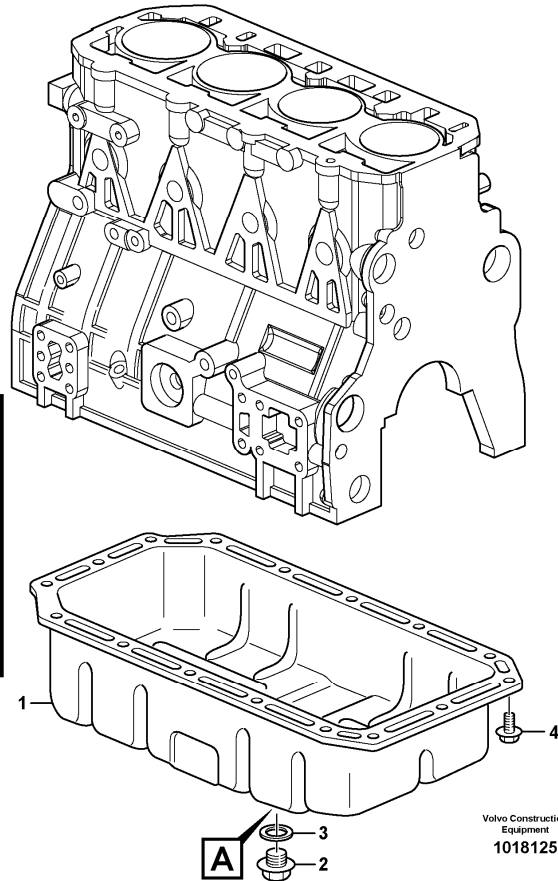

Date: 2013/10/21	Image id: 1018125	Catalogue: 20065	Model: MC80B
Brand: Volvo	Serial: 61002-62000, 70001-	Group/Section: 217/100	Title: Oil sump

Volvo Construction
Equipment
1018125

Section option	Kit	Option description
VOE11840379		Oil drain cplt. kit
VOE11851336		Engine

Q1-Q5	Option	Option description	
Q1 STD			
Q2 11840379	VOE11840379	Oil drain cplt. kit	

Pos	Part	Q1	Q2	Q3	Q4	Q5	PS	Kit	Description	Option(s)	Remark
1	VOE11714766	1							Oil pan		
2	VOE11713638	1	1						•Drain plug		
3	VOE11713639	1	1						•Sealing		
4	VOE11714490	16							Bolt		
5	VOE948885		1						Plane gasket		
6	VOE948931		1						Nipple