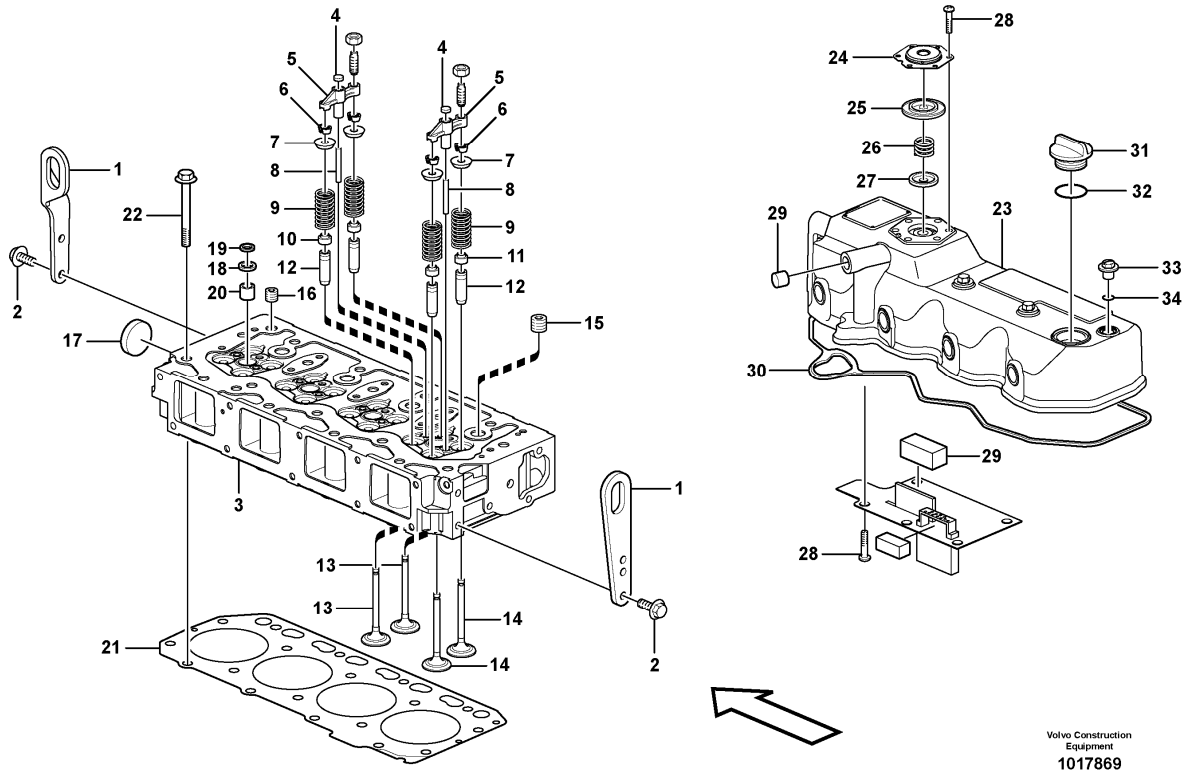

Date: 2013/10/21	Image id: 1018250	Catalogue: 20065	Model: MC80B
Brand: Volvo	Serial: 61002-62000, 70001-	Group/Section: 210/150	Title: Engine

Volvo Construction
Equipment
1018250

Section option	Kit	Option description
VOE11851336		Engine
VOE15628985		Engine WITH OUT EPA/EU T2 LABEL

Pos	Part	Q1	Q2	Q3	Q4	Q5	PS	Kit	Description	Option(s)	Remark
	VOE11851336	1							Engine		
	VOE15628985	1							Engine		
1		1							•Cylinder block		See ref 212/100
2		1							•Cylinder head		See ref 211/100
3		1							•Timing gear casing		See ref 215/100
4		1							•Camshaft		See ref 214/100
5		1							•Crankshaft		See ref 216/100
6		1							•Oil sump		See ref 217/100
7		1							•Oil cooler		See ref 220/100
8		4							•Injector		See ref 237/100

9		1							•Inlet, exhaust syst.		See ref 251/100
10		1							•Injection Pump		See ref 236/100
11		1							•Water Pump		See ref 262/100

Date: 2013/10/21	Image id: 1017869	Catalogue: 20065	Model: MC80B
Brand: Volvo	Serial: 61002-62000, 70001-	Group/Section: 211/100	Title: Cylinder head

11	VOE11714494	2							Bolt		
12	VOE11714494	4							Bolt		
13	VOE14525393	4							Flange screw		
14	VOE14525389	2							Bolt		
15	VOE14521543	2							Nut		
16		1							Cylinder head		See ref 211/100

Date: 2013/10/21	Image id: 1017903	Catalogue: 20065	Model: MC80B
Brand: Volvo	Serial: 61002-62000, 70001-	Group/Section: 212/100	Title: Cylinder block