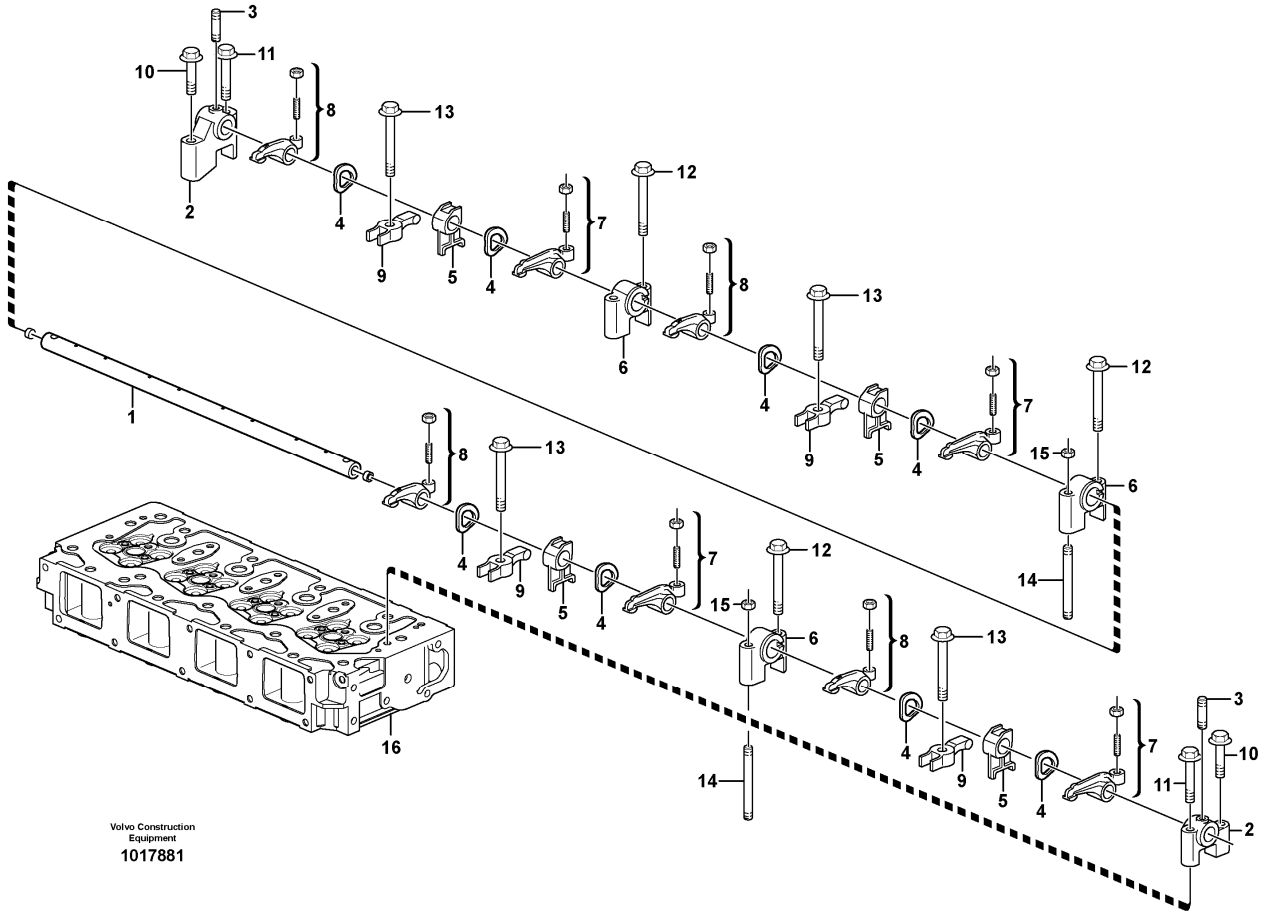

Date: 2013/10/21	Image id: 1017881	Catalogue: 20065	Model: MC80B
Brand: Volvo	Serial: 61002-62000, 70001-	Group/Section: 211/200	Title: Valve mechanism

Section option	Kit	Option description
VOE11851336		Engine

Pos	Part	Q1	Q2	Q3	Q4	Q5	PS	Kit	Description	Option(s)	Remark
	VOE14525390	1							Valve		
1	VOE14521535	1							•Rocker arm		
2	VOE14521537	2							•Support		
3	VOE14521542	2							•Bolt		
4	VOE14521538	8							•Spring washer		
5	VOE14525391	4							•Retainer		
6	VOE14521536	3							•Support		
7	VOE14521539	4							•Rocker arm		
8	VOE14521540	4							•Rocker arm		
9	VOE14525392	4							Retainer		
10	VOE11714487	2							Bolt