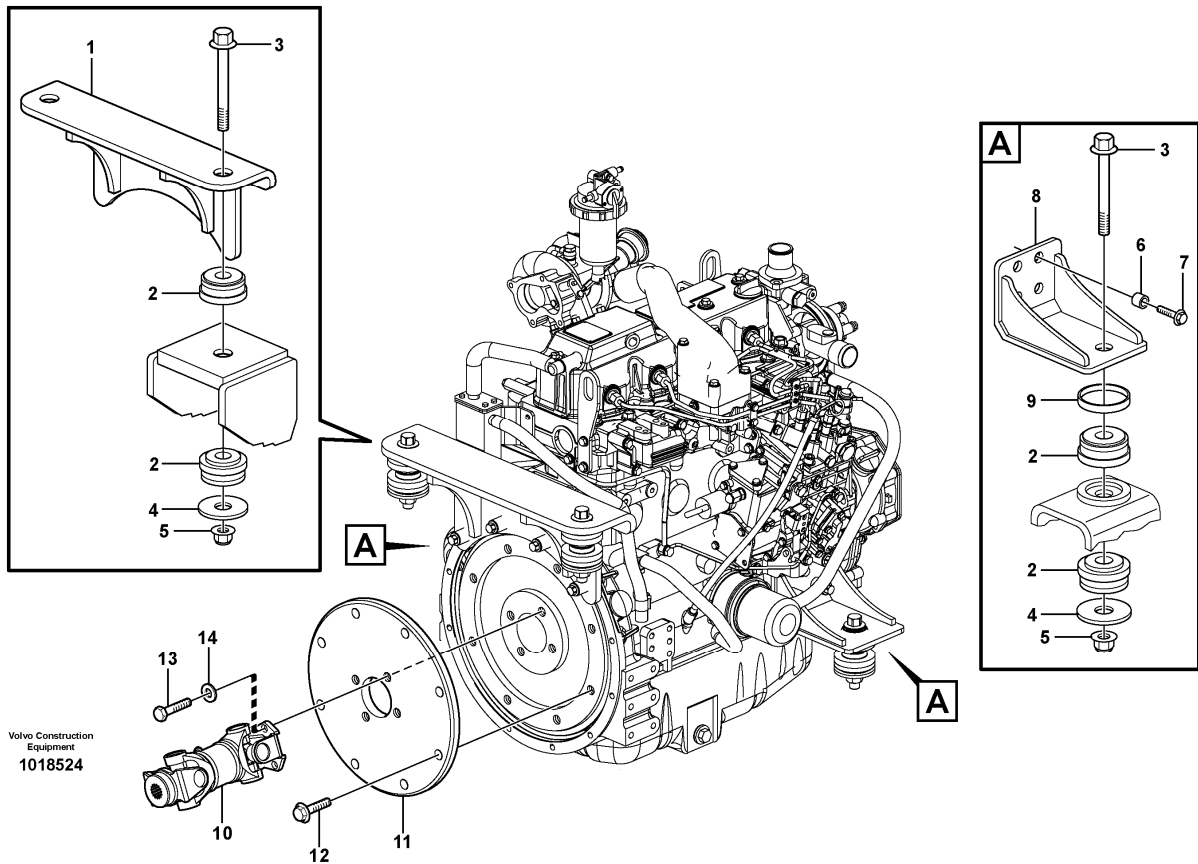

7	VOE943475		2						Hose clamp		
8	VOE13961193		REQ						Hydraulic hose		L = 500 MM
9	VOE11852124		1						Nipple		

Date: 2013/10/21	Image id: 1018524	Catalogue: 20065	Model: MC80B
Brand: Volvo	Serial: 61002-62000, 70001-	Group/Section: 218/100	Title: Engine mounting