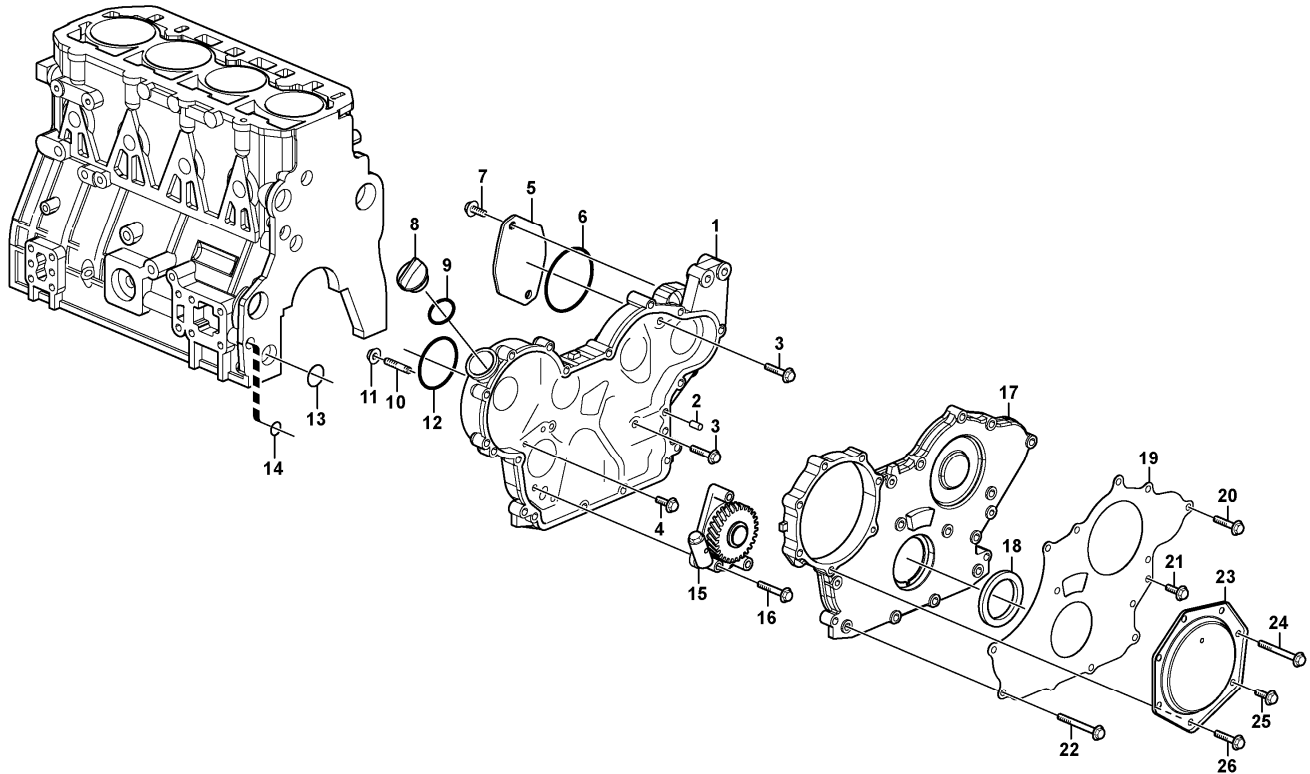

Date: 2013/10/21	Image id: 1018111	Catalogue: 20065	Model: MC80B
Brand: Volvo	Serial: 61002-62000, 70001-	Group/Section: 215/100	Title: Timing gear casing and gears

Volvo Construction
Equipment
1018111

Section option	Kit	Option description
VOE11851336		Engine

Pos	Part	Q1	Q2	Q3	Q4	Q5	PS	Kit	Description	Option(s)	Remark
1	VOE11714748	1							Casing		
2	VOE11714376	4							Pin		
3	VOE11714388	3							Bolt		
4	VOE11714372	1							Bolt		
5	VOE11714754	1							Cover		
6	VOE11714346	1							O-ring		
7	VOE11714755	2							Screw		
8	VOE11714383	1							Cap		
9	VOE11714371	1							O-ring		
10	VOE11714749	4							Stud		
11	VOE14521513	4							Nut