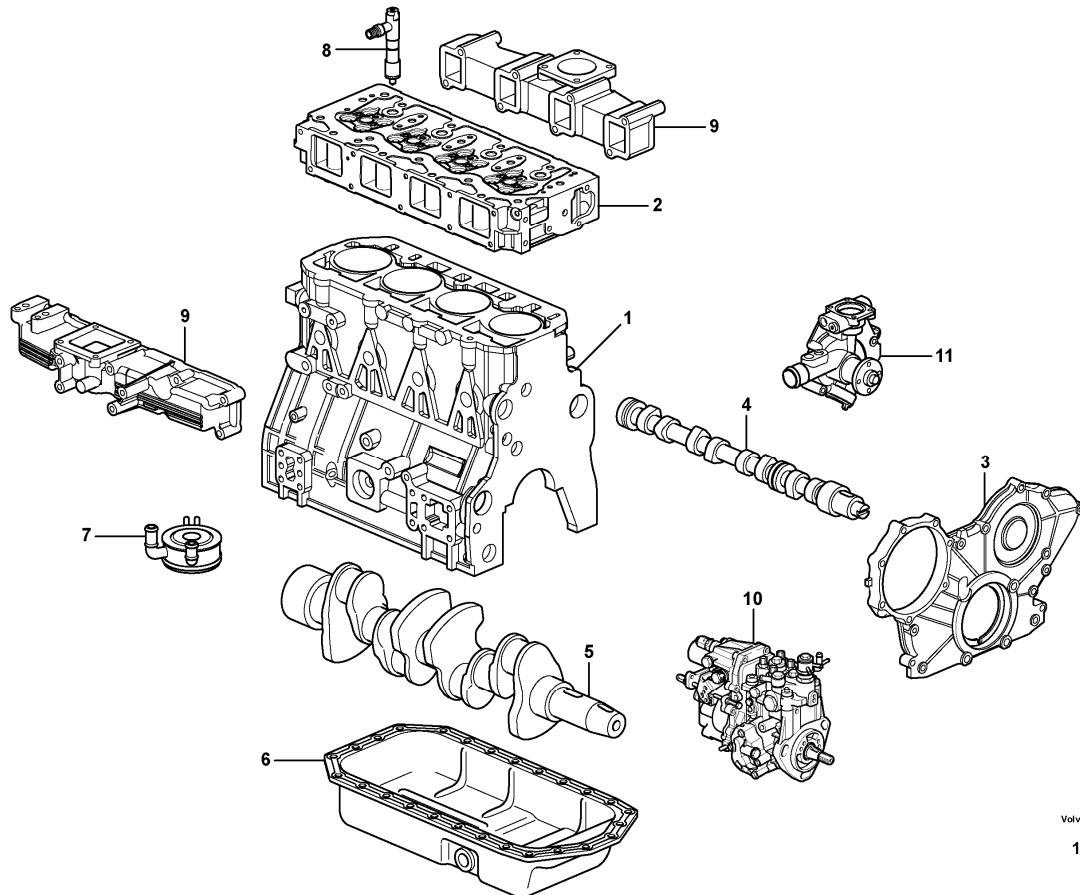

Date: 2013/10/21	Image id: 1018250	Catalogue: 20065	Model: MC80B
Brand: Volvo	Serial: 61002-62000, 70001-	Group/Section: 210/150	Title: Engine

Volvo Construction
Equipment
1018250

Section option	Kit	Option description
VOE11851336		Engine
VOE15628985		Engine WITH OUT EPA/EU T2 LABEL

Pos	Part	Q1	Q2	Q3	Q4	Q5	PS	Kit	Description	Option(s)	Remark
	VOE11851336	1							Engine		
	VOE15628985	1							Engine		
1		1							•Cylinder block		See ref 212/100
2		1							•Cylinder head		See ref 211/100
3		1							•Timing gear casing		See ref 215/100
4		1							•Camshaft		See ref 214/100
5		1							•Crankshaft		See ref 216/100
6		1							•Oil sump		See ref 217/100
7		1							•Oil cooler		See ref 220/100
8		4							•Injector		See ref 237/100

9		1							•Inlet, exhaust syst.		See ref 251/100
10		1							•Injection Pump		See ref 236/100
11		1							•Water Pump		See ref 262/100

Date: 2013/10/21	Image id: 1017869	Catalogue: 20065	Model: MC80B
Brand: Volvo	Serial: 61002-62000, 70001-	Group/Section: 211/100	Title: Cylinder head

11	VOE11714494	2							Bolt		
12	VOE11714494	4							Bolt		
13	VOE14525393	4							Flange screw		
14	VOE14525389	2							Bolt		
15	VOE14521543	2							Nut		
16		1							Cylinder head		See ref 211/100

Date: 2013/10/21	Image id: 1017903	Catalogue: 20065	Model: MC80B
Brand: Volvo	Serial: 61002-62000, 70001-	Group/Section: 212/100	Title: Cylinder block