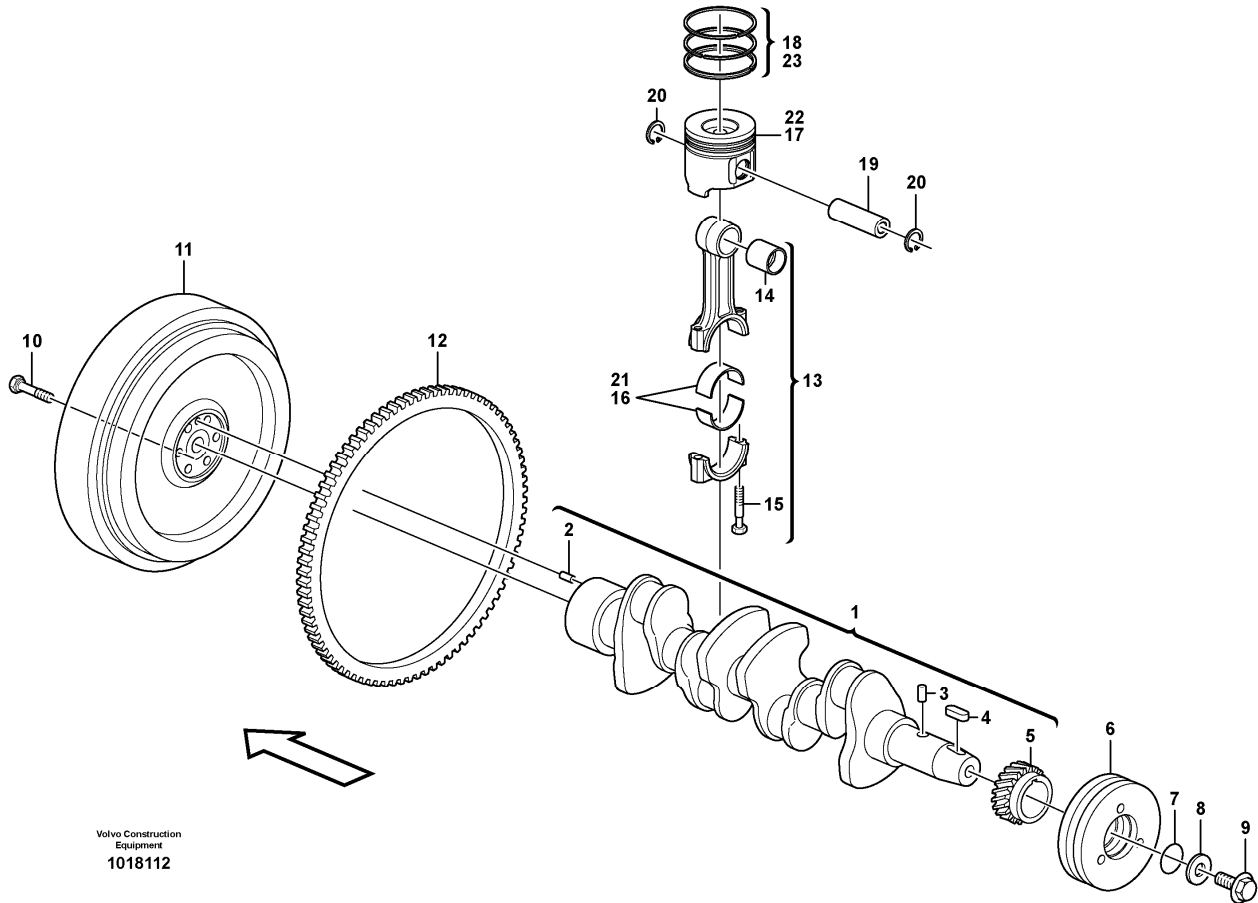

Date: 2013/10/21	Image id: 1018112	Catalogue: 20065	Model: MC80B
Brand: Volvo	Serial: 61002-62000, 70001-	Group/Section: 216/100	Title: Crankshaft and related parts

Section option	Kit	Option description
VOE11851336		Engine

Pos	Part	Q1	Q2	Q3	Q4	Q5	PS	Kit	Description	Option(s)	Remark
1	VOE14521564	1							Crankshaft		
2	VOE11714792	1							•Guide pin		
3	VOE11714791	1							•Guide pin		
4	VOE11714468	1							•Key		
5	VOE11714790	1							•Crankshaft gear		
6	VOE11714805	1							Pulley		
7	VOE14509382	1							O-ring		
8	VOE14509381	1							Washer		
9	VOE11713690	1							Bolt		
10	VOE11714793	6							Screw		
11	VOE11714794	1							Flywheel