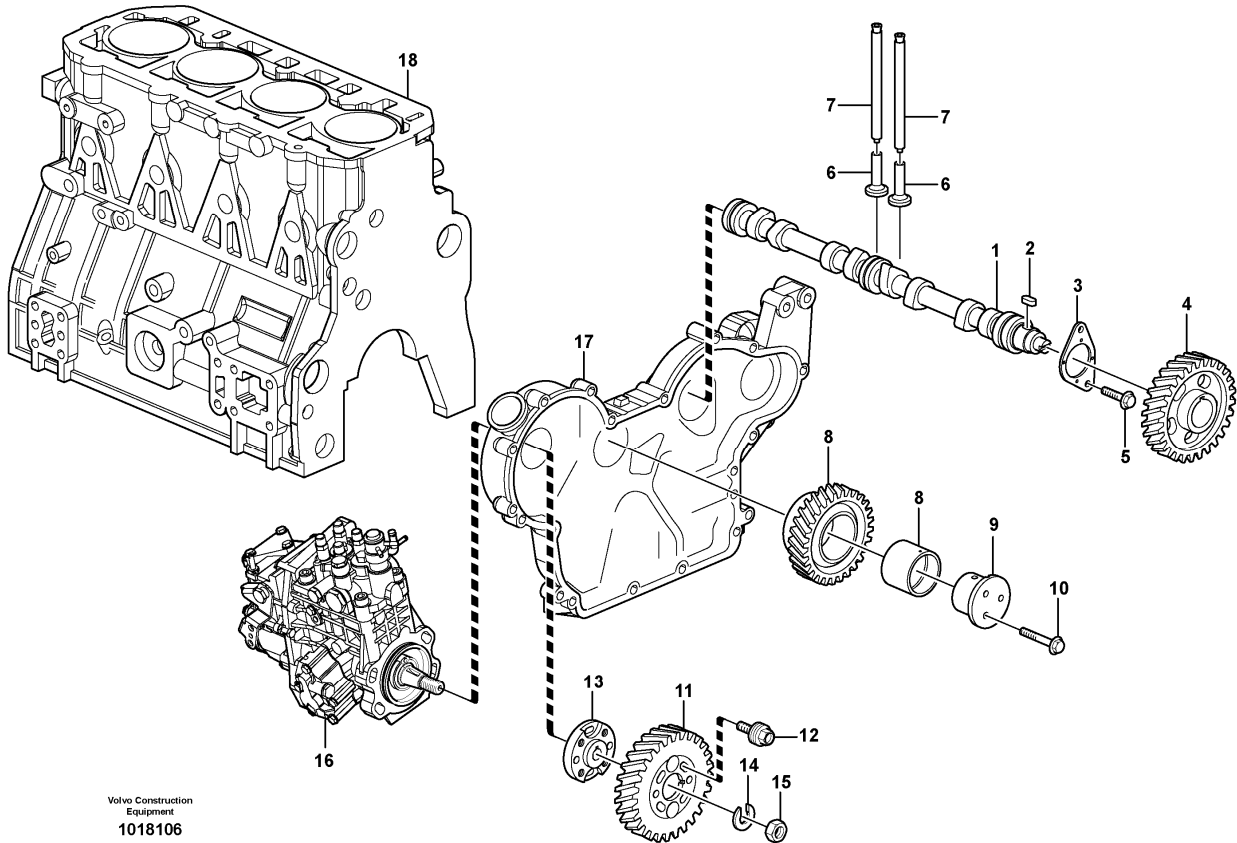

Date: 2013/10/21	Image id: 1018106	Catalogue: 20065	Model: MC80B
Brand: Volvo	Serial: 61002-62000, 70001-	Group/Section: 214/100	Title: Valve mechanism

Section option	Kit	Option description
VOE11851336		Engine

Pos	Part	Q1	Q2	Q3	Q4	Q5	PS	Kit	Description	Option(s)	Remark
1	VOE14521560	1							Camshaft		
2		1					NS		•Key		
3		1					NS		•Thrust Washer		
4		1					NS		•Camshaft Gear		
5	VOE11714372	2							Bolt		
6	VOE11714485	8							Tappet		
7	VOE14521559	8							Push rod		
8	VOE11714785	1							Gear		
9	VOE14521561	1							Shaft		
10	VOE11714373	3							Bolt		
11	VOE11714787	1							Gear