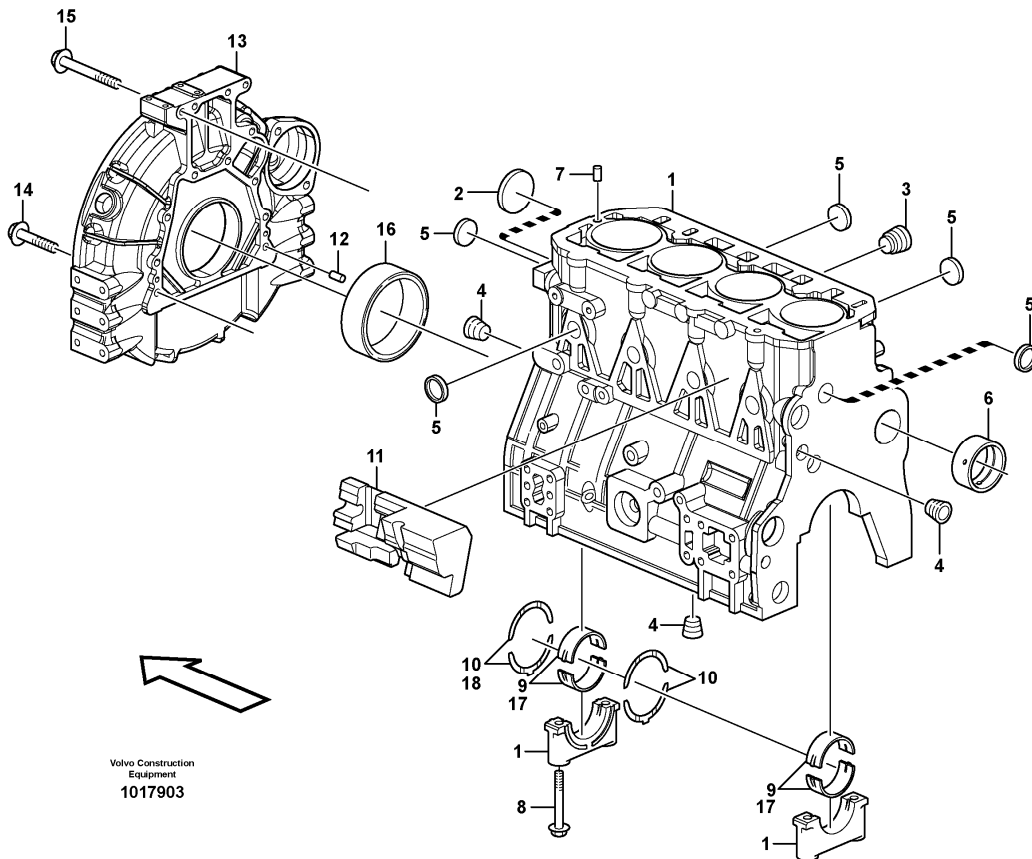

9		1							•Inlet, exhaust syst.		See ref 251/100
10		1							•Injection Pump		See ref 236/100
11		1							•Water Pump		See ref 262/100

Date: 2013/10/21	Image id: 1017869	Catalogue: 20065	Model: MC80B
Brand: Volvo	Serial: 61002-62000, 70001-	Group/Section: 211/100	Title: Cylinder head

Date: 2013/10/21	Image id: 1017881	Catalogue: 20065	Model: MC80B
Brand: Volvo	Serial: 61002-62000, 70001-	Group/Section: 211/200	Title: Valve mechanism

Section option	Kit	Option description
VOE11851336		Engine

Pos	Part	Q1	Q2	Q3	Q4	Q5	PS	Kit	Description	Option(s)	Remark
	VOE14525390	1							Valve		
1	VOE14521535	1							•Rocker arm		
2	VOE14521537	2							•Support		
3	VOE14521542	2							•Bolt		
4	VOE14521538	8							•Spring washer		
5	VOE14525391	4							•Retainer		
6	VOE14521536	3							•Support		
7	VOE14521539	4							•Rocker arm		
8	VOE14521540	4							•Rocker arm		
9	VOE14525392	4							Retainer		
10	VOE11714487	2							Bolt		

11	VOE11714494	2							Bolt		
12	VOE11714494	4							Bolt		
13	VOE14525393	4							Flange screw		
14	VOE14525389	2							Bolt		
15	VOE14521543	2							Nut		
16		1							Cylinder head		See ref 211/100

Date: 2013/10/21	Image id: 1017903	Catalogue: 20065	Model: MC80B
Brand: Volvo	Serial: 61002-62000, 70001-	Group/Section: 212/100	Title: Cylinder block