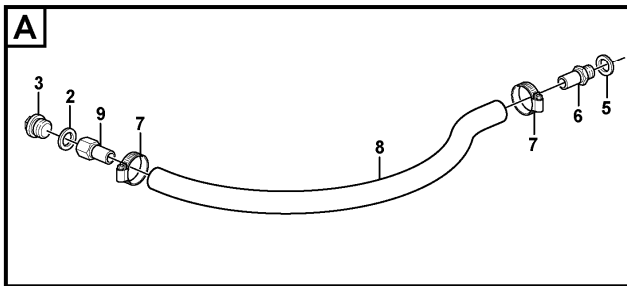

Date: 2013/10/21	Image id: 1018125	Catalogue: 20065	Model: MC80B
Brand: Volvo	Serial: 61002-62000, 70001-	Group/Section: 217/100	Title: Oil sump

Volvo Construction
Equipment
1018125

Section option	Kit	Option description
VOE11840379		Oil drain cplt. kit
VOE11851336		Engine

Q1-Q5	Option	Option description	
Q1 STD			
Q2 11840379	VOE11840379	Oil drain cplt. kit	

Pos	Part	Q1	Q2	Q3	Q4	Q5	PS	Kit	Description	Option(s)	Remark
1	VOE11714766	1							Oil pan		
2	VOE11713638	1	1						•Drain plug		
3	VOE11713639	1	1						•Sealing		
4	VOE11714490	16							Bolt		
5	VOE948885		1						Plane gasket		
6	VOE948931		1						Nipple