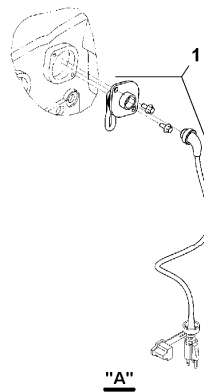

Date: 2014/1/15	Image id: 1051532	Catalogue: 20178	Model: SD105F
Brand: Volvo	Serial: 197642-999999	Group/Section: 269/100	Title: Block Heater Installation 43829332

Section option	Kit	Option description
RM43829332		Block Heater

Section footnote 2586) Optional

Q1-Q5	Option	Option description
Q1 43829332_0001		

Pos	Part	Q1	Q2	Q3	Q4	Q5	PS	Kit	Description	Option(s)	Remark
1	RM43829357	1							Engine heater kit		
	RM43829365	1							•Heater		
	RM43829399	2							•Hexagon screw		
	RM43829373	1							•Cable