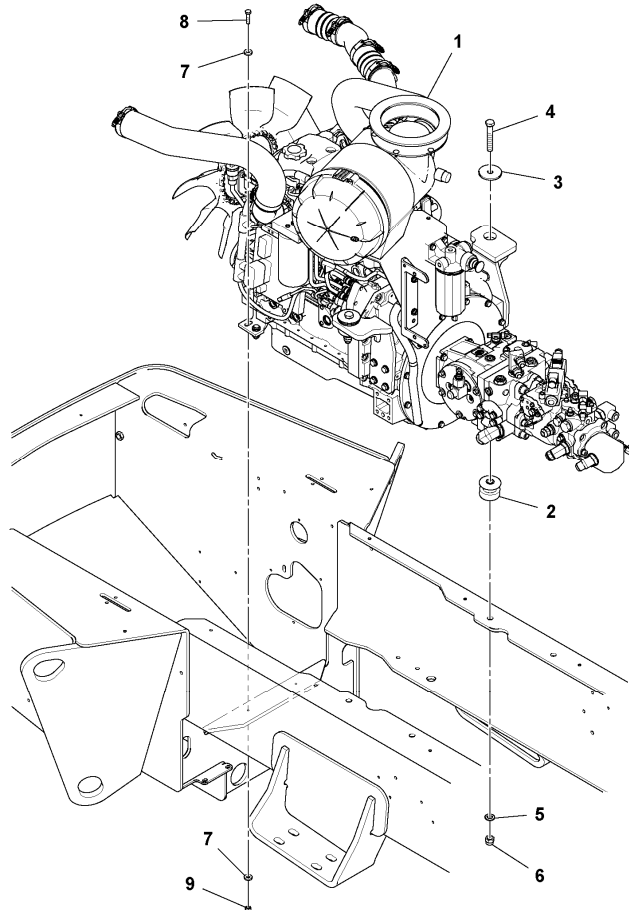

Date: 2014/1/15	Image id: 1051284	Catalogue: 20178	Model: SD105F
Brand: Volvo	Serial: 197642-999999	Group/Section: 210/100	Title: Engine Installation 13886551_80844749

Section option	Kit	Option description
RM13886551		Engine Installation

Q1-Q5	Option	Option description
Q1 43809854_0A01		

Pos	Part	Q1	Q2	Q3	Q4	Q5	PS	Kit	Description	Option(s)	Remark
1		1							Engine		See ref 210/150
2	RM59127720	2							Mounting plate		
3	RM58879768	2							Washer		
4	RM96739982	2							Hexagon screw		
5	RM96738612	2							Plain washer		
6	RM96704630	2							Nut		
7	RM96711833	8							Washer		
8	RM96704556	4							Hexagon screw		

9	VOE971071	4							Hexagon nut		
10		1							Fuel line		See footnote 2624) See ref 235/100

2624) Not Shown

Date: 2014/1/15	Image id: 1051529	Catalogue: 20178	Model: SD105F
Brand: Volvo	Serial: 197642-999999	Group/Section: 210/150	Title: Engine assembly 13886569_80844806