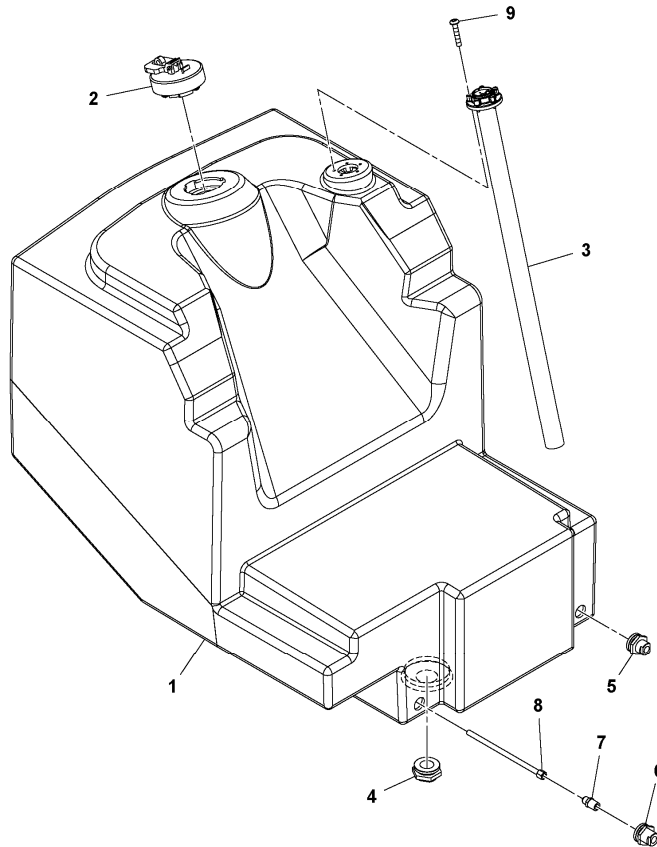

Date: 2014/1/15	Image id: 1037296	Catalogue: 20178	Model: SD105F
Brand: Volvo	Serial: 197642-999999	Group/Section: 234/150	Title: Fuel Tank Assembly 43845858

Q1-Q5	Option	Option description	
Q1 43845858_0101			

Pos	Part	Q1	Q2	Q3	Q4	Q5	PS	Kit	Description	Option(s)	Remark
1	RM43906296	1							Fuel tank		
2	RM43843622	1							Fuel filler cap		
3	RM13213582	1							Fuel gauge		
4	RM13213624	1							Drain plug		
5	RM13213632	1							Return valve		
6	RM13213681	1							Fuel supply		
7	RM95219713	1							Adapter		
8	RM13213699	1							Tube		
9	RM59266726	5							Screw