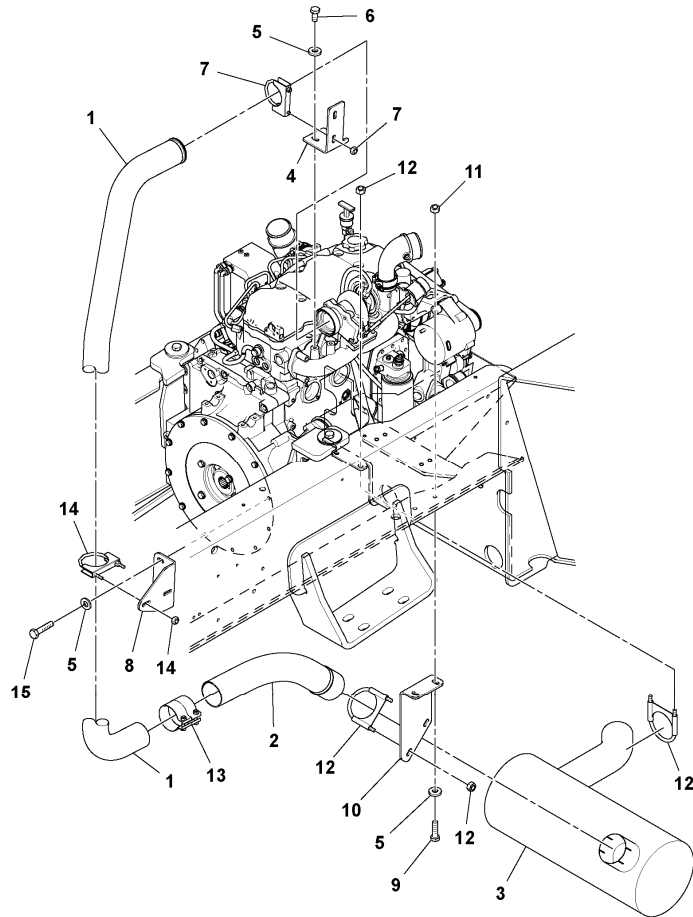

Date: 2014/1/15	Image id: 1062334	Catalogue: 20178	Model: SD105F
Brand: Volvo	Serial: 197642-999999	Group/Section: 252/100	Title: Low Exit Exhaust Installation 13887476, 12760818

Volvo Construction
Equipment
1062334

Q1-Q5	Option	Option description	
Q1 13887476 S/ N - 60070			
Q2 12760818 S/ N 60071 -			

Pos	Part	Q1	Q2	Q3	Q4	Q5	PS	Kit	Description	Option(s)	Remark
1	RM13887583	1							Exhaust pipe		
1	VOE12760406		1						Exhaust pipe		
2	RM13887658	1							Exhaust pipe		
2	VOE12760405		1						Exhaust pipe		
3	RM43936046	1	1						Silencer		
4	RM13887575	1	1						Bracket		
5	RM96711833	4	6						Washer		
6	RM96702279	2	2						Hexagon screw		
7	RM59495028	1							Clamp