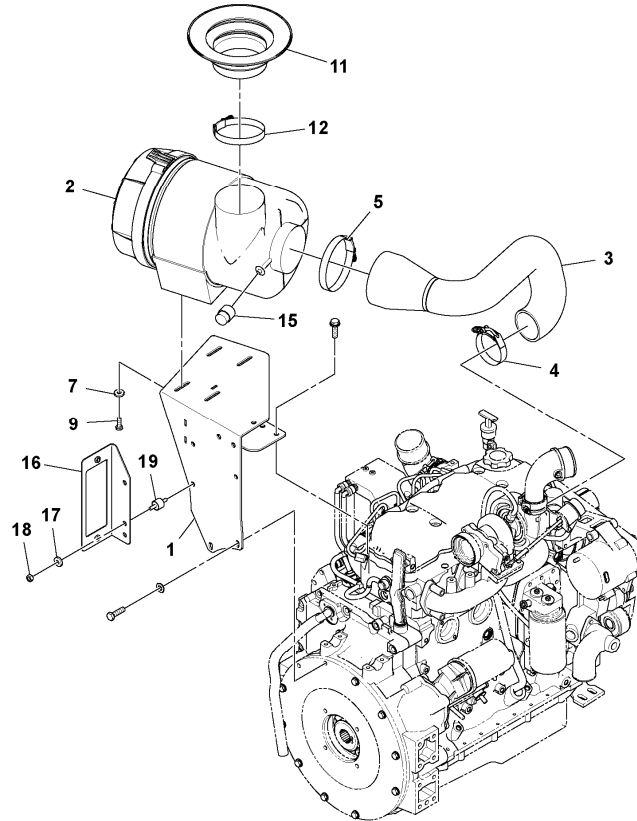

Date: 2014/1/15	Image id: 1051285	Catalogue: 20178	Model: SD105F
Brand: Volvo	Serial: 197642-999999	Group/Section: 256/100	Title: Air cleaner installation 43810142

Q1-Q5	Option	Option description	
Q1 43810183_0B01			

Pos	Part	Q1	Q2	Q3	Q4	Q5	PS	Kit	Description	Option(s)	Remark
1	RM43851112	1							Bracket		
2	RM43902444	1							Air cleaner		
	RM43904168	1							•Air filter insert		
	RM43904176	1							•Safety filter		
3	RM43851310	1							Air hose		
4	RM54680103	1							Clamp		
5	RM19288604	1							Clamp		
7	RM96712674	4							Washer		
9	RM96702659	4							Hexagon screw		
11	RM13880216	1							Bellow		
12	RM20936001	1							Clamp