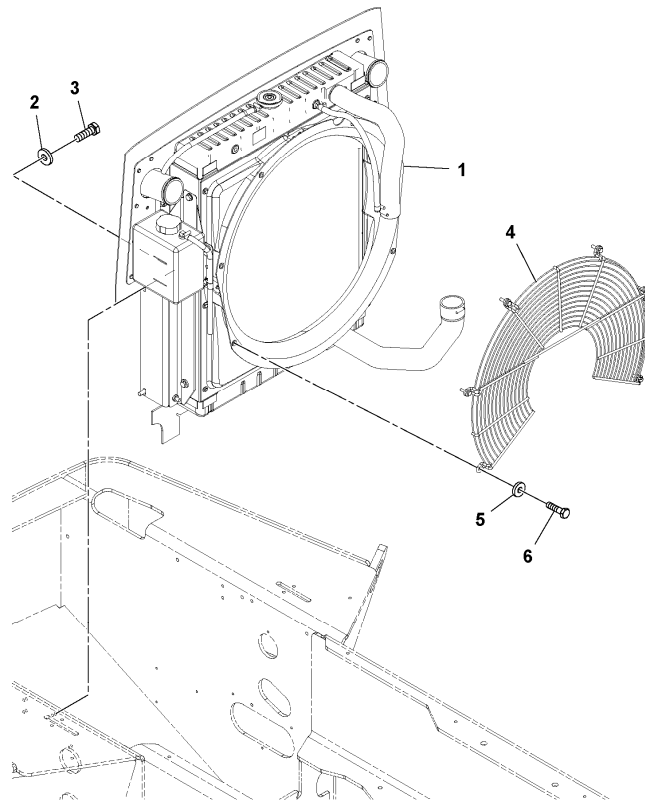

Date: 2014/1/15	Image id: 1037331	Catalogue: 20178	Model: SD105F
Brand: Volvo	Serial: 197642-999999	Group/Section: 261/100	Title: Radiator/Oil Cooler Installation 43810191

Q1-Q5	Option	Option description	
Q1 13299763_0A01			

Pos	Part	Q1	Q2	Q3	Q4	Q5	PS	Kit	Description	Option(s)	Remark
1		1							Radiator/oil Cooler		See ref 261/150
2	RM96711833	4							Washer		
3	RM96701917	4							Hexagon screw		
4	RM43856319	1							Fan guard		
5	RM96712674	6							Washer		
6	RM96705587	6							Hexagon screw