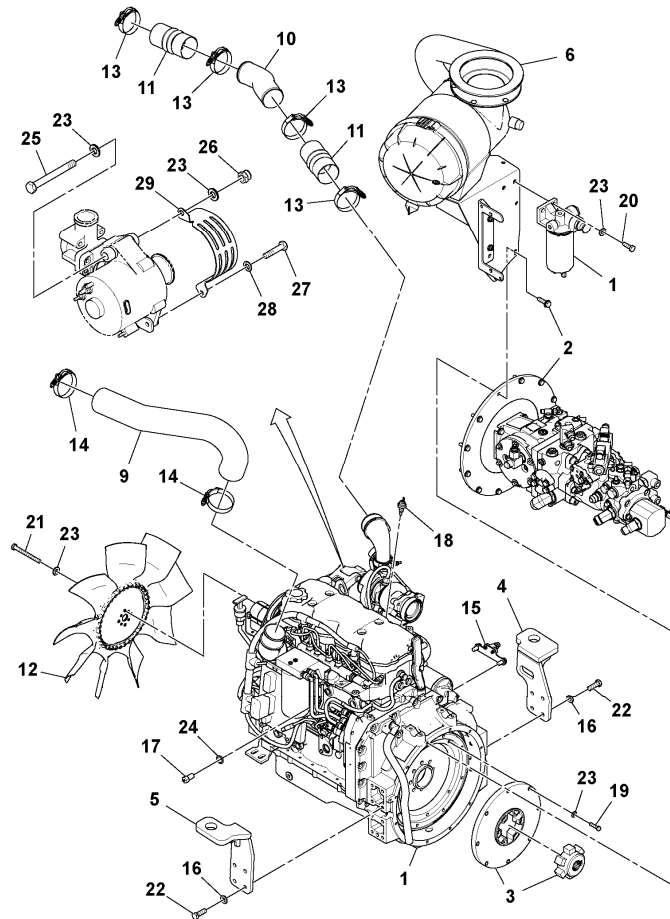

Date: 2014/1/15	Image id: 1051284	Catalogue: 20178	Model: SD105F
Brand: Volvo	Serial: 197642-999999	Group/Section: 210/100	Title: Engine Installation 13886551_80844749

Section option	Kit	Option description
RM13886551		Engine Installation

Q1-Q5	Option	Option description
Q1 43809854_0A01		

Pos	Part	Q1	Q2	Q3	Q4	Q5	PS	Kit	Description	Option(s)	Remark
1		1							Engine		See ref 210/150
2	RM59127720	2							Mounting plate		
3	RM58879768	2							Washer		
4	RM96739982	2							Hexagon screw		
5	RM96738612	2							Plain washer		
6	RM96704630	2							Nut		
7	RM96711833	8							Washer		
8	RM96704556	4							Hexagon screw		

9	VOE971071	4							Hexagon nut		
10		1							Fuel line		See footnote 2624) See ref 235/100

2624) Not Shown

Date: 2014/1/15	Image id: 1051529	Catalogue: 20178	Model: SD105F
Brand: Volvo	Serial: 197642-999999	Group/Section: 210/150	Title: Engine assembly 13886569_80844806

Date: 2014/1/15	Image id: 1059242	Catalogue: 20178	Model: SD105F
Brand: Volvo	Serial: 197642-999999	Group/Section: 235/100	Title: Fuel Line Installation 43851997

Volvo Construction
Equipment
1059242

Q1-Q5	Option	Option description	
Q1 43851989_0B01			