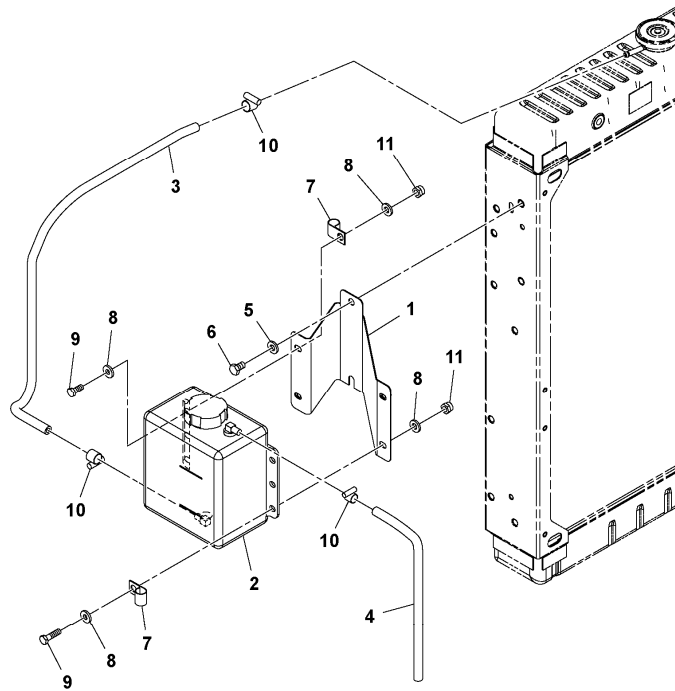

Date: 2014/1/15	Image id: 1037330	Catalogue: 20178	Model: SD105F
Brand: Volvo	Serial: 197642-999999	Group/Section: 261/200	Title: Expansion tank installationg 13292479

Q1-Q5	Option	Option description	
Q1 13299698_0001			

Pos	Part	Q1	Q2	Q3	Q4	Q5	PS	Kit	Description	Option(s)	Remark
1	RM43897420	1							Bracket		
2	RM58802851	1							Plastic bottle		
	RM59154807	1							•Cap		
3	RM13216734	1							Hose assembly		
4	RM59242263	1							Hose assembly		
5	RM96741046	2							Plain washer		
6	RM96702279	2							Hexagon screw		
7	RM59103598	2							Clamp		
8	RM96741038	8							Washer		
9	RM96702659	4							Hexagon screw		
10	RM50274299	3							Hose clamp