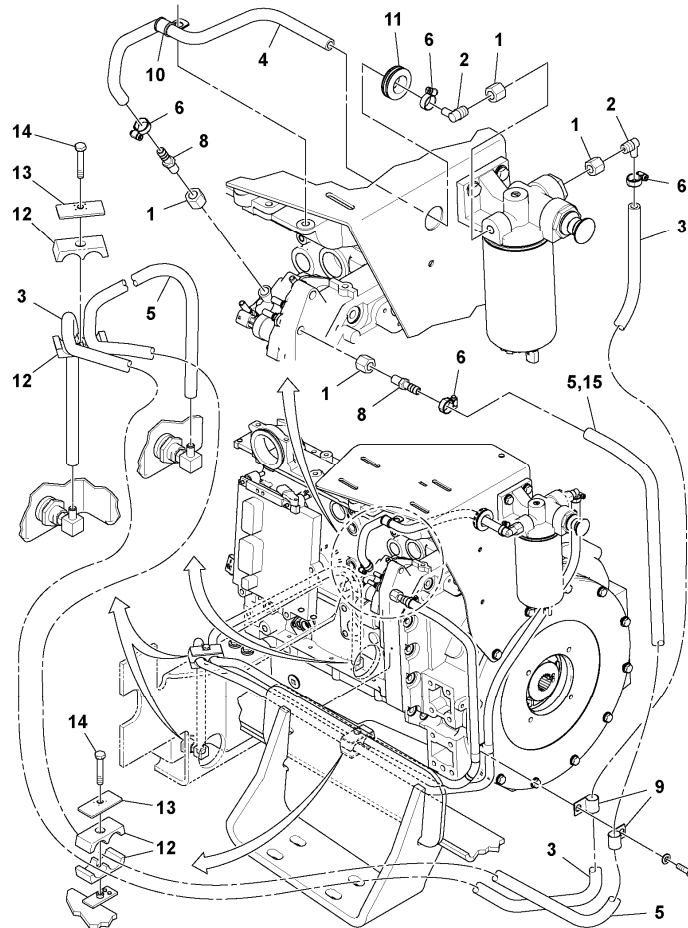

Date: 2014/1/15	Image id: 1059242	Catalogue: 20178	Model: SD105F
Brand: Volvo	Serial: 197642-999999	Group/Section: 235/100	Title: Fuel Line Installation 43851997

Volvo Construction
Equipment
1059242

Q1-Q5	Option	Option description	
Q1 43851989_0B01			

Pos	Part	Q1	Q2	Q3	Q4	Q5	PS	Kit	Description	Option(s)	Remark
1	RM58943747	4							Adapter		
2	RM21956545	2							Adapter		
3	RM43830355	1							Hose assembly		
4	RM43888049	1							Fuel hose		
5	RM18006833	1							Hose assembly		
6	RM50274299	4							Hose clamp		
8	RM59331934	2							Adapter		
9	RM59117333	2							Clamp		
10	RM59151001	1							Clamp		
11	RM58947987	1							Grommet		
12	RM59891002	4							Clamp