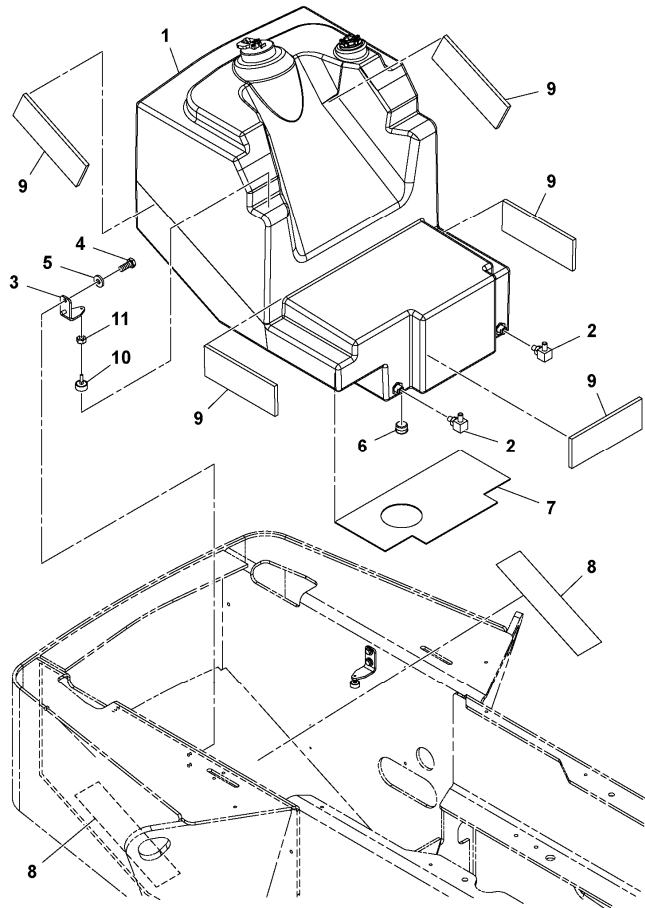

Date: 2014/1/15	Image id: 1037299	Catalogue: 20178	Model: SD105F
Brand: Volvo	Serial: 197642-999999	Group/Section: 234/100	Title: Fuel Tank Installation 13166301

Q1-Q5	Option	Option description	
Q1 13184205_0301			

Pos	Part	Q1	Q2	Q3	Q4	Q5	PS	Kit	Description	Option(s)	Remark
1		1							Fuel tank		See ref 234/150
2	RM95329975	2							Adapter		
3	RM13418215	2							Bracket		
4	RM96702287	4							Hexagon screw		
5	RM96711833	4							Washer		
6	RM59144428	1							Magnetic plug		
7	RM19331032	1							Tank protection		
8	RM59290726	2					OP		Tape		
9	RM13184932	5					OP		Guard plate		
10	RM13418132	2							Bolt		
11	RM95922894	2							Hexagon nut