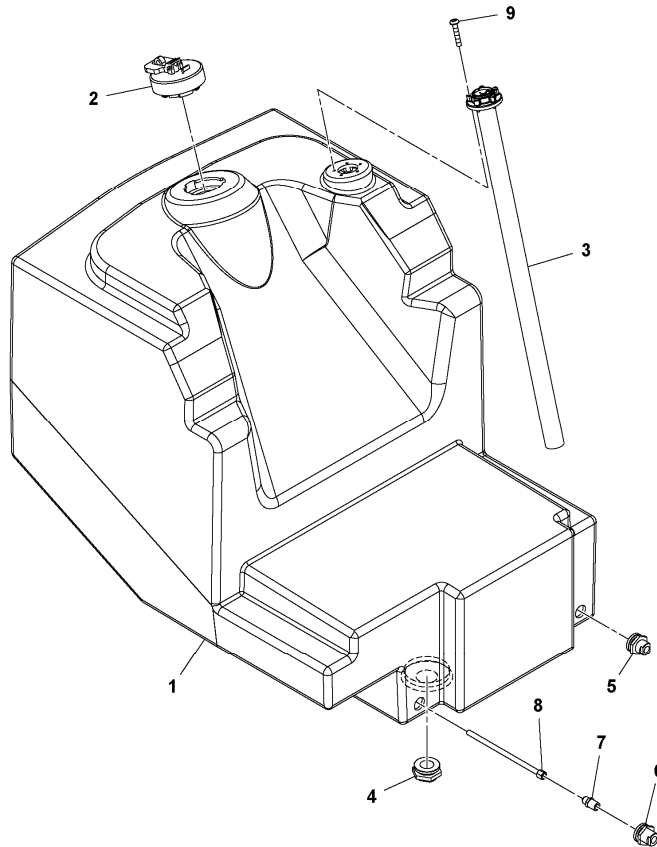

Date: 2014/1/16	Image id: 1051287	Catalogue: 20172	Model: SD116DX
Brand: Volvo	Serial: 197542-999999	Group/Section: 234/200	Title: Fuel Tank Assembly 43845858

Q1-Q5	Option	Option description	
Q1 43845858_0101			

Pos	Part	Q1	Q2	Q3	Q4	Q5	PS	Kit	Description	Option(s)	Remark
1	RM43906296	1							Fuel tank		
2	RM43843622	1							Fuel filler cap		
3	RM13213582	1							Fuel gauge		
4	RM13213624	1							Drain plug		
5	RM13213632	1							Return valve		
6	RM13213681	1							Fuel supply		
7	RM95219713	1							Adapter		
8	RM13213699	1							Tube		
9	RM59266726	5							Screw