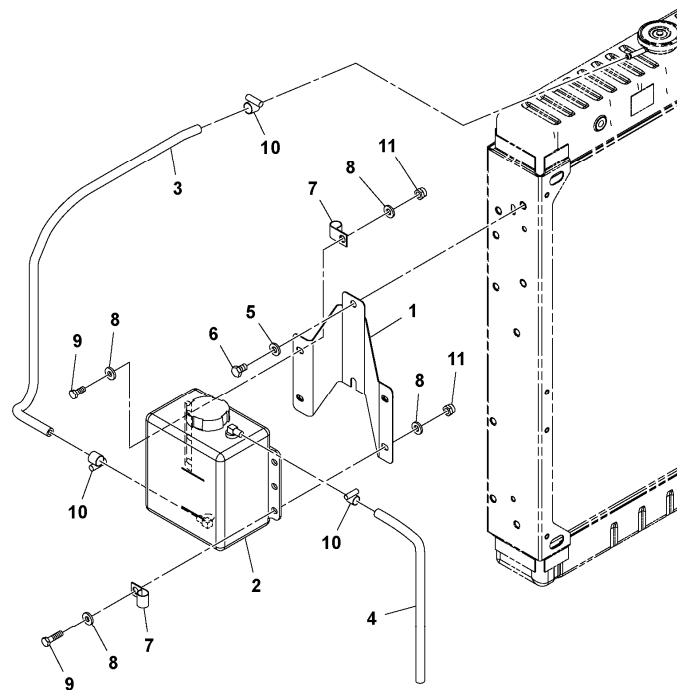

Date: 2014/1/16	Image id: 1037330	Catalogue: 20172	Model: SD116DX
Brand: Volvo	Serial: 197542-999999	Group/Section: 261/100	Title: Expansion tank 13292479

Q1-Q5	Option	Option description	
Q1 13299698_0001			

Pos	Part	Q1	Q2	Q3	Q4	Q5	PS	Kit	Description	Option(s)	Remark
1	RM43897420	1							Bracket		
2	RM58802851	1							Plastic bottle		
	RM59154807	1							•Cap		
3	RM13216734	1							Hose assembly		
4	RM59242263	1							Hose assembly		
5	RM96741046	2							Plain washer		
6	RM96702279	2							Hexagon screw		
7	RM59103598	2							Clamp		
8	RM96741038	8							Washer		
9	RM96702659	4							Hexagon screw		
10	RM50274299	3							Hose clamp