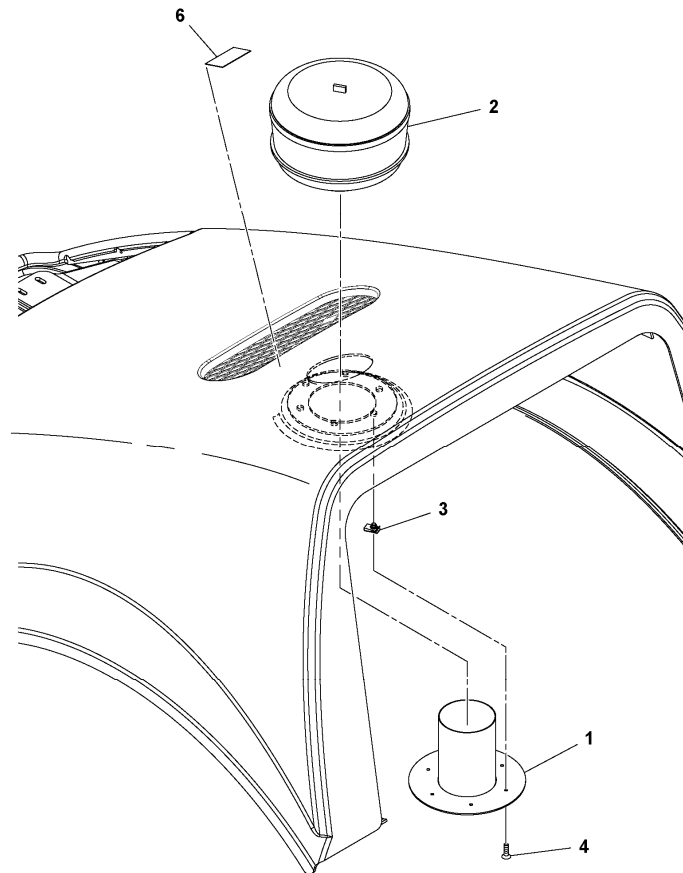

Date: 2014/1/16	Image id: 1052182	Catalogue: 20172	Model: SD116DX
Brand: Volvo	Serial: 197542-999999	Group/Section: 256/200	Title: Air Pre-cleaner Installation OPTION, 13883285, 43853324

Q1-Q5	Option	Option description	
Q1 43853324_0001			

Pos	Part	Q1	Q2	Q3	Q4	Q5	PS	Kit	Description	Option(s)	Remark
1	RM13273339	1							Mounting plate		
2	RM59081323	1							Pre-cleaner		
	RM59103259	1					SS		•Cover		
	RM58938275	1					SS		•Bowl		
	RM59103267	1					SS		•Sleeve		
	RM59103275	1					SS		•Clamp		
3	RM13186598	6							Nut		
4	RM96728506	6							Screw		
5	RM43931724	1							Bonnet		See footnote 2624) W/ PRE-CLEANER -198893 including s/n 199243