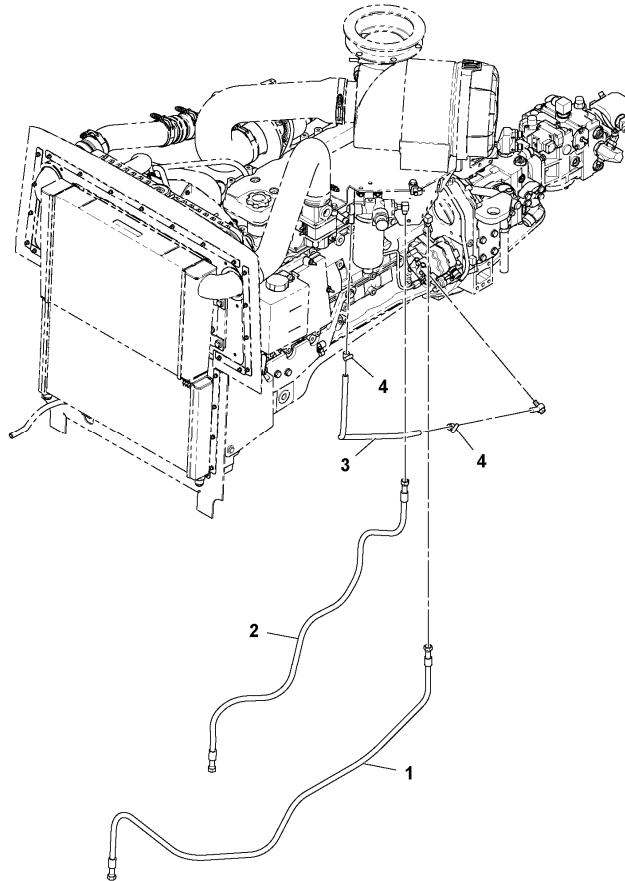

Date: 2014/1/16	Image id: 1037526	Catalogue: 20172	Model: SD116DX
Brand: Volvo	Serial: 197542-999999	Group/Section: 234/300	Title: Fuel Line Installation 19285832

Q1-Q5	Option	Option description	
Q1 19285832_0001			

Pos	Part	Q1	Q2	Q3	Q4	Q5	PS	Kit	Description	Option(s)	Remark
1	RM43876820	1							Hose assembly		
2	RM43876812	1							Hose assembly		
3	RM43800143	1						OP	Fuel hose		
4	RM50274299	2							Hose clamp