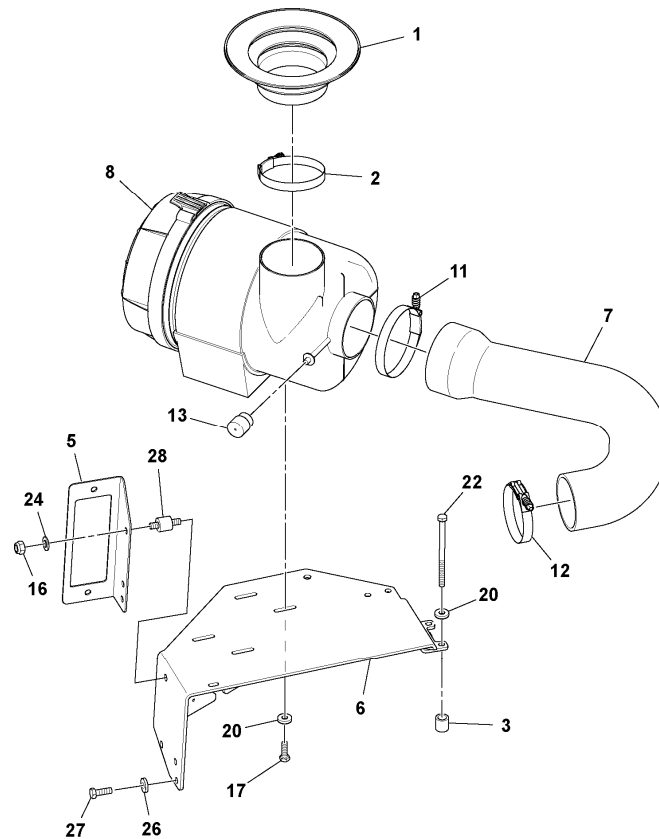

Date: 2014/1/16	Image id: 1052216	Catalogue: 20172	Model: SD116DX
Brand: Volvo	Serial: 197542-999999	Group/Section: 256/100	Title: Air cleaner installation 13417308

Q1-Q5	Option	Option description	
Q1 13417308_0G01			

Pos	Part	Q1	Q2	Q3	Q4	Q5	PS	Kit	Description	Option(s)	Remark
1	RM13880216	1							Bellow		
2	RM20936001	6							Clamp		
3	RM13292354	2							Spacer		
5	RM43881978	1							Bracket		
6	RM13417365	1							Bracket		
	RM96726112	2							•Washer		(RM96709175)
7	RM13881149	1							Air inlet pipe		
8	RM43902444	1							Air cleaner		
	RM43904168	1							•Air filter insert		PRIMARY
	RM43904176	1							•Safety filter		SAFETY
11	RM19288604	1							Clamp