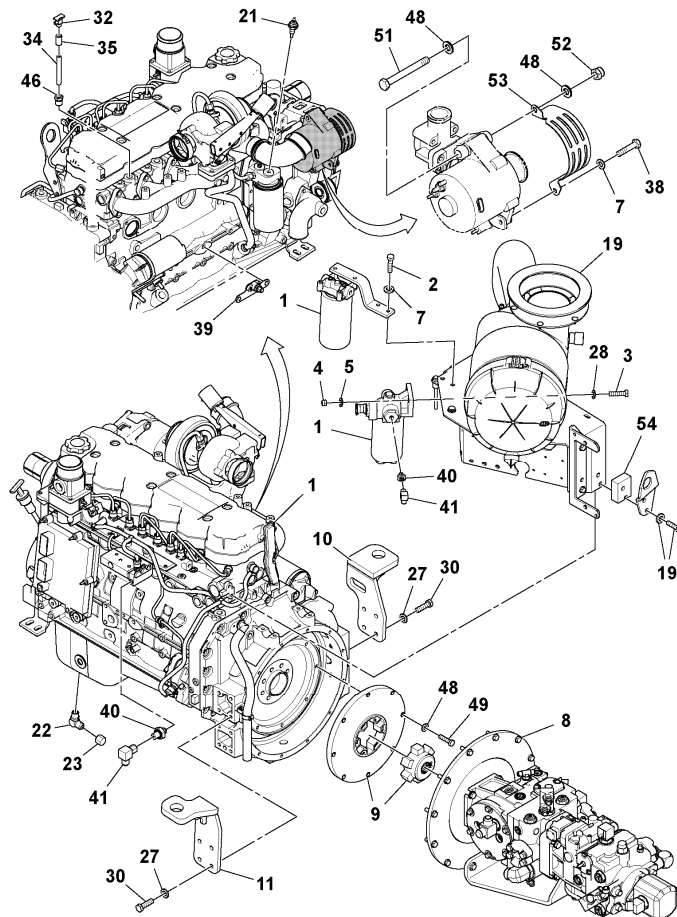

Pos	Part	Q1	Q2	Q3	Q4	Q5	PS	Kit	Description	Option(s)	Remark
1		1							engine		See ref 210/200
2	RM59127720	2							Mounting plate		
3	RM58879768	2							Washer		
4	RM96704952	2							Hexagon screw		
5	RM96738612	2							Plain washer		
6	RM96704630	2							Nut		
7	RM96711833	8							Washer		
8	RM96704556	4							Hexagon screw		
9	VOE971071	4							Hexagon nut		
10		1							fuel Line		See ref 234/300

Date: 2014/1/16	Image id: 1052214	Catalogue: 20172	Model: SD116DX
Brand: Volvo	Serial: 197542-999999	Group/Section: 210/200	Title: Engine assembly 43806488

Q1-Q5	Option	Option description	
Q1 13416086_0H01			

Pos	Part	Q1	Q2	Q3	Q4	Q5	PS	Kit	Description	Option(s)	Remark
7	RM96741038	3							Washer		
12	RM13218599	1							Radiator bracket		LH
13	RM13417951	1							Bracket		
14		1							oil Cooler		See ref 911/200
15	RM13417142	1							Tube		TURBO SIDE
16	RM13417118	1							Tube		COLD SIDE
17	RM13232202	2							Connector		
18	RM13157151	1							Cooling fan suction		
20	RM19285584	1							Temperature sensor		
24	RM54680079	4							Clamp		
25	RM54680087	2							Clamp		

Date: 2014/1/16	Image id: 1052215	Catalogue: 20172	Model: SD116DX
Brand: Volvo	Serial: 197542-999999	Group/Section: 210/300	Title: Engine assembly 43806488

Q1-Q5	Option	Option description	
Q1 13416086_0H02			