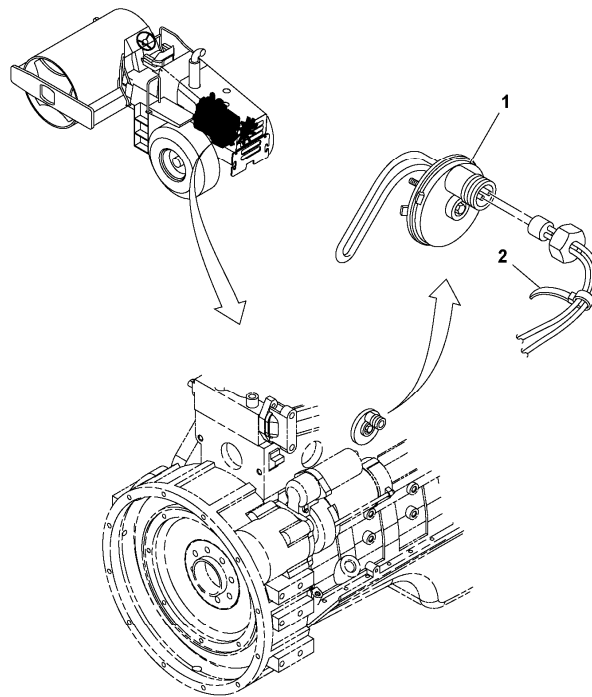

Date: 2014/1/16	Image id: 1037227	Catalogue: 20172	Model: SD116DX
Brand: Volvo	Serial: 197542-999999	Group/Section: 269/100	Title: Block Heater Installation OPTION, 59118539

Q1-Q5	Option	Option description	
Q1 59118539_0101			

Pos	Part	Q1	Q2	Q3	Q4	Q5	PS	Kit	Description	Option(s)	Remark
1	RM59118521	1							Engine heater		
	VOE12740172	1							•Extension cord		(RM59144394)
2	RM95373973	REQ							Locking wire