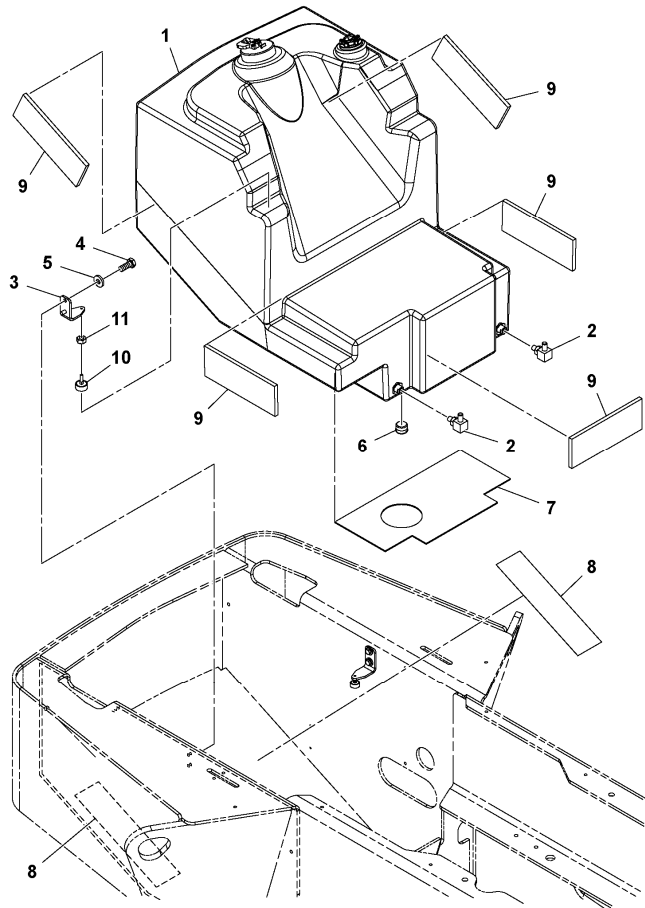

Date: 2014/1/16	Image id: 1037299	Catalogue: 20172	Model: SD116DX
Brand: Volvo	Serial: 197542-999999	Group/Section: 234/100	Title: Fuel Tank Installation 13166301

Q1-Q5	Option	Option description	
Q1 13184205_0301			

Pos	Part	Q1	Q2	Q3	Q4	Q5	PS	Kit	Description	Option(s)	Remark
1		1							Fuel tank		See ref 234/200
2	RM95329975	2							Adapter		
3	RM13418215	2							Bracket		
4	RM96702287	4							Hexagon screw		
5	RM96711833	4							Washer		
6	RM59144428	1							Magnetic plug		
7	RM19331032	1							Tank protection		
8	RM59290726	2					OP		Tape		
9	RM13184932	5					OP		Guard plate		
10	RM13418132	2							Bolt		
11	RM95922894	2							Hexagon nut