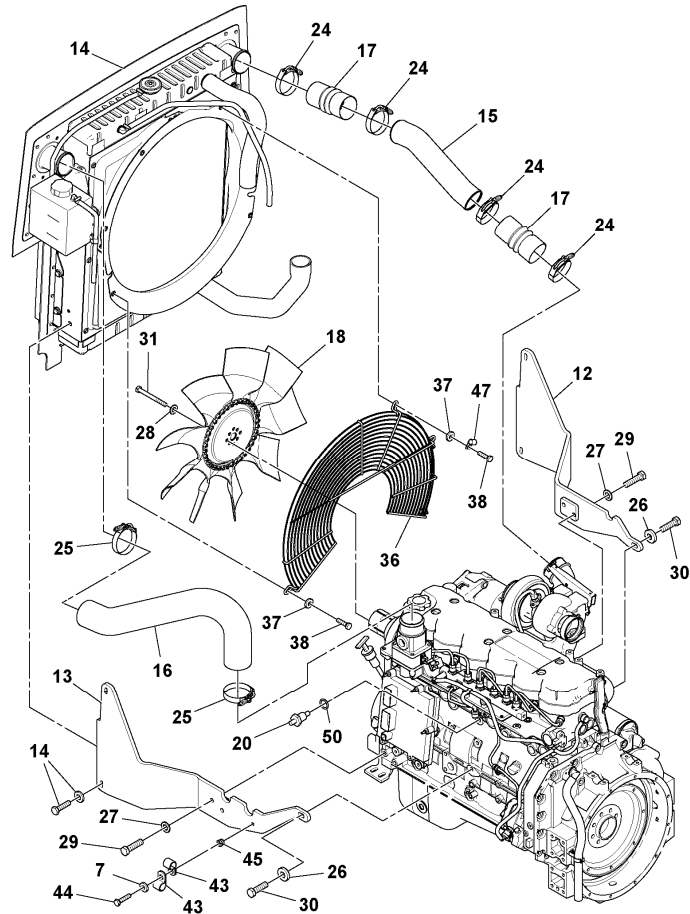

Date: 2014/1/16	Image id: 1037502	Catalogue: 20172	Model: SD116DX
Brand: Volvo	Serial: 197542-999999	Group/Section: 210/100	Title: Engine Installation 43806470

Q1-Q5	Option	Option description	
Q1 13416078_0101			

Pos	Part	Q1	Q2	Q3	Q4	Q5	PS	Kit	Description	Option(s)	Remark
1		1							engine		See ref 210/200
2	RM59127720	2							Mounting plate		
3	RM58879768	2							Washer		
4	RM96704952	2							Hexagon screw		
5	RM96738612	2							Plain washer		
6	RM96704630	2							Nut		
7	RM96711833	8							Washer		
8	RM96704556	4							Hexagon screw		
9	VOE971071	4							Hexagon nut		
10		1							fuel Line		See ref 234/300

Date: 2014/1/16	Image id: 1052214	Catalogue: 20172	Model: SD116DX
Brand: Volvo	Serial: 197542-999999	Group/Section: 210/200	Title: Engine assembly 43806488

Q1-Q5	Option	Option description	
Q1 13416086_0H01			

Date: 2014/1/16	Image id: 1052215	Catalogue: 20172	Model: SD116DX
Brand: Volvo	Serial: 197542-999999	Group/Section: 210/300	Title: Engine assembly 43806488

Q1-Q5	Option	Option description	
Q1 13416086_0H02			