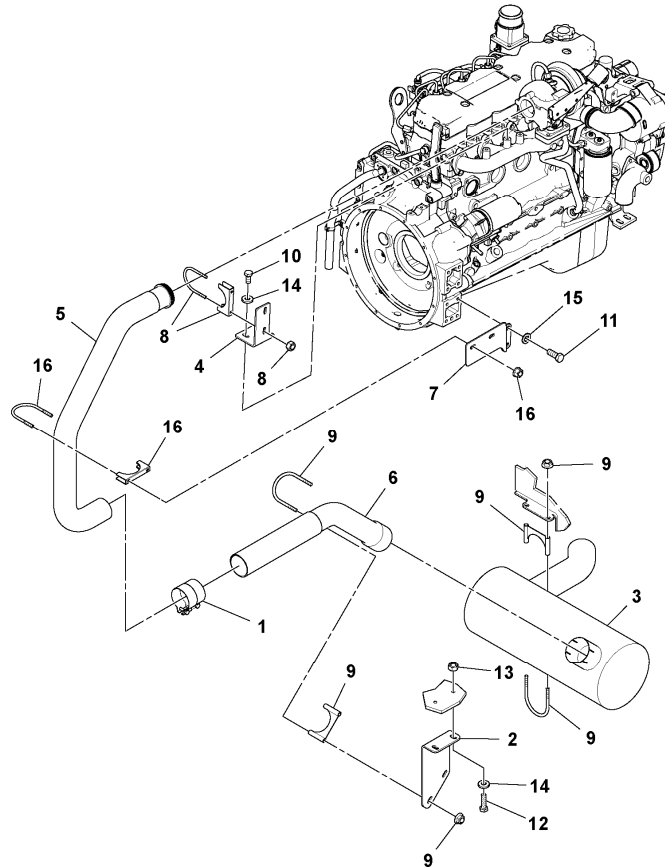

Date: 2014/1/16	Image id: 1052217	Catalogue: 20172	Model: SD116DX
Brand: Volvo	Serial: 197542-999999	Group/Section: 252/100	Title: Exhaust Installation EPROD 13843511, LPROD 12760966

Q1-Q5	Option	Option description	
Q1 13843511_0301			
Q2 12760966_0101			

Pos	Part	Q1	Q2	Q3	Q4	Q5	PS	Kit	Description	Option(s)	Remark
1	RM13093075	1							Clamp		
1	RM45795531		1						Clamp		
2	RM13169362	1	1						Bracket		
3	RM43936046	1	1						Silencer		
4	RM13418439	1	1						Bracket		
5	RM13418447	1							Exhaust pipe		
5	VOE12760513		1						Exhaust pipe		
6	RM13885900	1							Exhaust pipe		
6	VOE12760512		1						Exhaust pipe