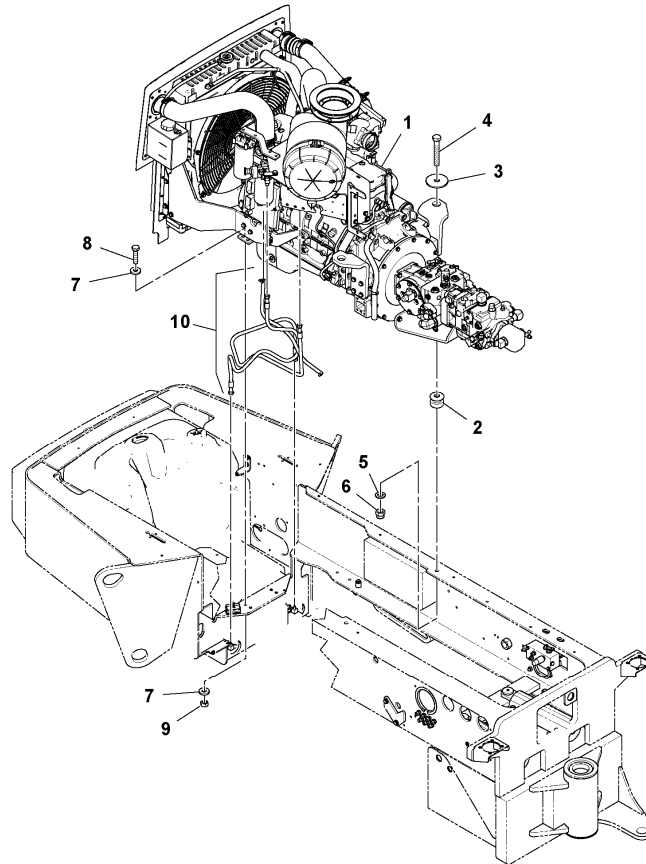

Date: 2014/1/16	Image id: 1037502	Catalogue: 20172	Model: SD116DX
Brand: Volvo	Serial: 197542-999999	Group/Section: 210/100	Title: Engine Installation 43806470

Q1-Q5	Option	Option description	
Q1 13416078_0101			

Pos	Part	Q1	Q2	Q3	Q4	Q5	PS	Kit	Description	Option(s)	Remark
1		1							engine		See ref 210/200
2	RM59127720	2							Mounting plate		
3	RM58879768	2							Washer		
4	RM96704952	2							Hexagon screw		
5	RM96738612	2							Plain washer		
6	RM96704630	2							Nut		
7	RM96711833	8							Washer		
8	RM96704556	4							Hexagon screw		
9	VOE971071	4							Hexagon nut		
10		1							fuel Line		See ref 234/300

Date: 2014/1/16	Image id: 1052214	Catalogue: 20172	Model: SD116DX
Brand: Volvo	Serial: 197542-999999	Group/Section: 210/200	Title: Engine assembly 43806488

Q1-Q5	Option	Option description	
Q1 13416086_0H01			

Date: 2014/1/16	Image id: 1052215	Catalogue: 20172	Model: SD116DX
Brand: Volvo	Serial: 197542-999999	Group/Section: 210/300	Title: Engine assembly 43806488

Q1-Q5	Option	Option description	
Q1 13416086_0H02			