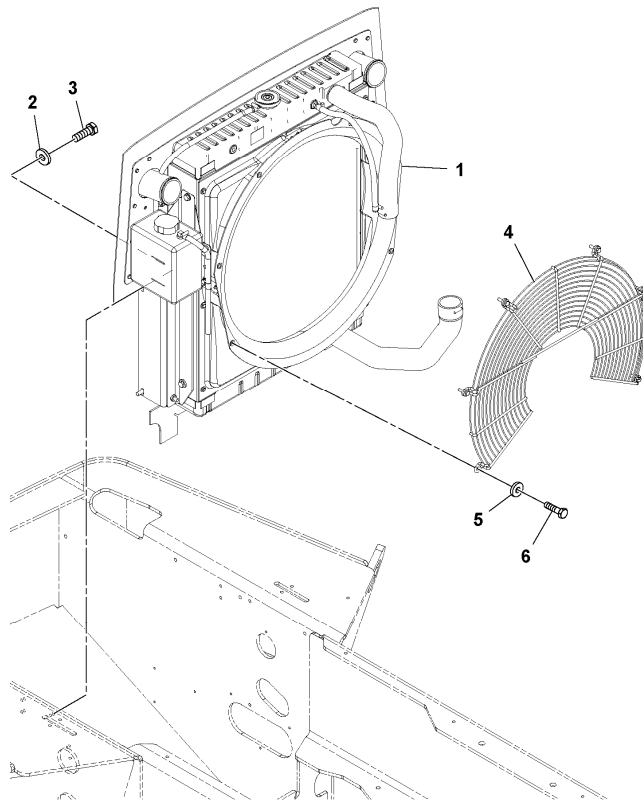

Date: 2014/1/17	Image id: 1037331	Catalogue: 20584	Model: SD130D
Brand: Volvo	Serial: 600012-	Group/Section: 261/100	Title: Radiator/Oil Cooler Installation 43810191

Q1-Q5	Option	Option description	
Q1 13299763_0A01			

Pos	Part	Q1	Q2	Q3	Q4	Q5	PS	Kit	Description	Option(s)	Remark
1		1							Radiator/oil Cooler		See ref 261/200
2	RM96711833	4							Washer		
3	RM96701917	4							Hexagon screw		
4	RM43856319	1							Fan guard		
5	RM96712674	6							Washer		
6	RM96705587	6							Hexagon screw