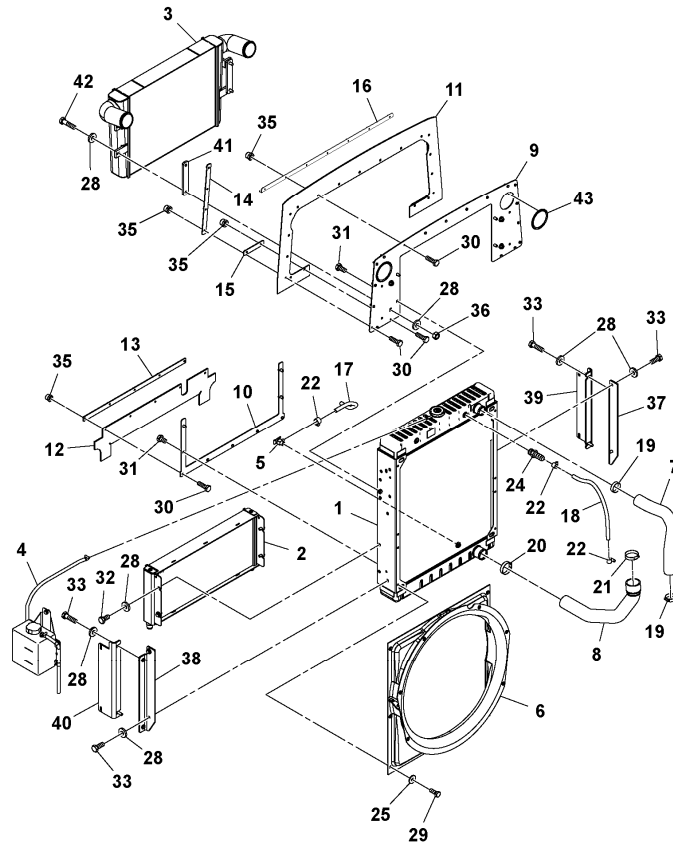

Date: 2014/1/17	Image id: 1051258	Catalogue: 20584	Model: SD130D
Brand: Volvo	Serial: 600012-	Group/Section: 261/200	Title: Radiator/Oil Cooler Assembly 13887278

Q1-Q5	Option	Option description	
Q1 13299177_0E01			

Pos	Part	Q1	Q2	Q3	Q4	Q5	PS	Kit	Description	Option(s)	Remark
1	RM43840180	1							Radiator		
	RM19293943	1							•Radiator cap		
2	RM43840198	1							Oil cooler		
3	RM43840206	1							Charge air cooler		
4		1							Recovery Bottle		See ref 261/300
5	RM58848920	1							Drain		
6	RM13272547	1							Fan shroud		
7	RM13417894	1							Radiator hose		UPPER
8	RM13279666	1							Radiator hose		LOWER
9	RM13279278	1							Baffle		
10	RM13887286	1							Baffle plate		LOWER