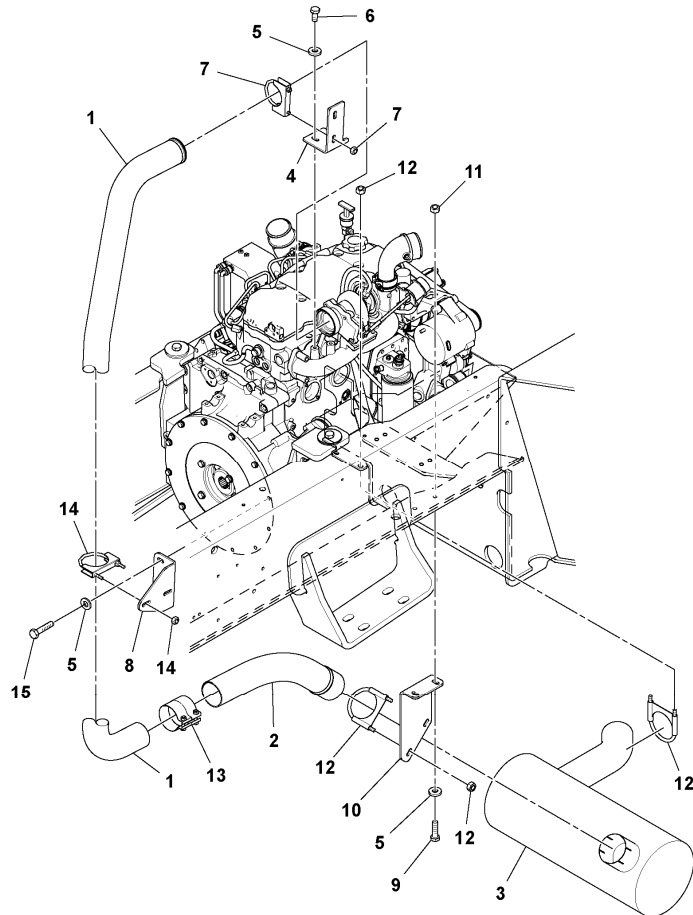

Date: 2014/1/17	Image id: 1062334	Catalogue: 20584	Model: SD130D
Brand: Volvo	Serial: 600012-	Group/Section: 252/100	Title: Low Exit Exhaust Installation 13887476, 12760818

Volvo Construction
Equipment
1062334

Q1-Q5	Option	Option description	
Q1 13887476 S/ N - 60070			
Q2 12760818 S/ N 60071 -			

Pos	Part	Q1	Q2	Q3	Q4	Q5	PS	Kit	Description	Option(s)	Remark
1	RM13887583	1							Exhaust pipe		
1	VOE12760406		1						Exhaust pipe		
2	RM13887658	1							Exhaust pipe		
2	VOE12760405		1						Exhaust pipe		
3	RM43936046	1	1						Silencer		
4	RM13887575	1	1						Bracket		
5	RM96712849	4	6						Washer		
6	RM96702279	2	2						Hexagon screw		
7	RM59495028	1							Clamp