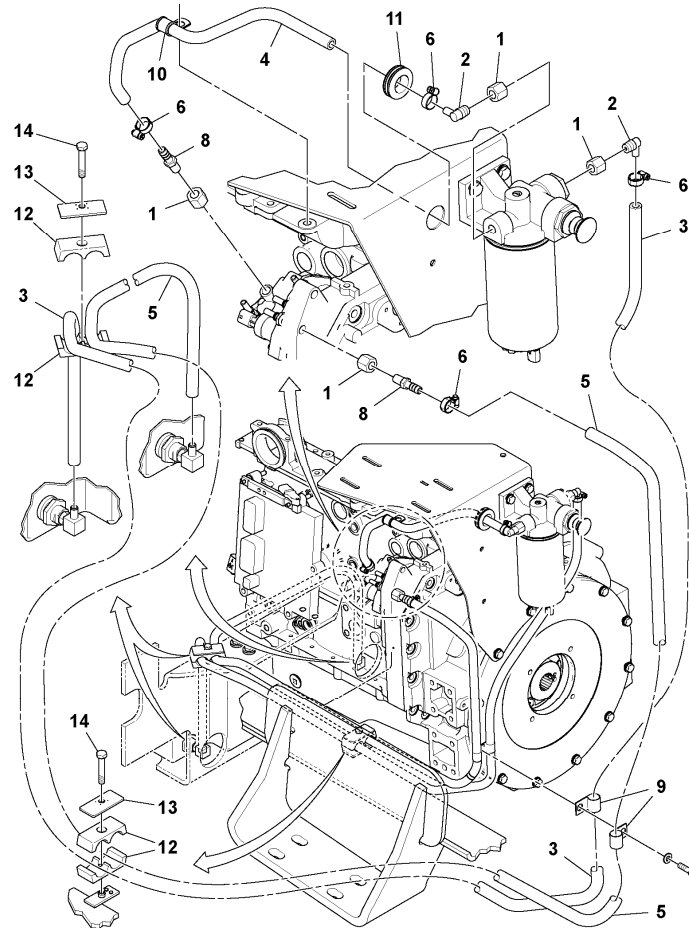

Date: 2014/1/17	Image id: 1051288	Catalogue: 20584	Model: SD130D
Brand: Volvo	Serial: 600012-	Group/Section: 234/300	Title: Fuel Line Installation 43851997

Q1-Q5	Option	Option description	
Q1 43851989_0B01			

Pos	Part	Q1	Q2	Q3	Q4	Q5	PS	Kit	Description	Option(s)	Remark
1	RM58943747	4							Adapter		
2	RM21956545	2							Adapter		
3	RM43830355	1							Hose assembly		
4	RM43888049	1							Fuel hose		
5	RM18006833	1							Hose assembly		
6	RM50274299	4							Hose clamp		
8	RM59331934	2							Adapter		
9	RM59117333	2							Clamp		
10	RM59151001	1							Clamp		
11	RM58947987	1							Grommet		
12	RM59891002	4							Clamp