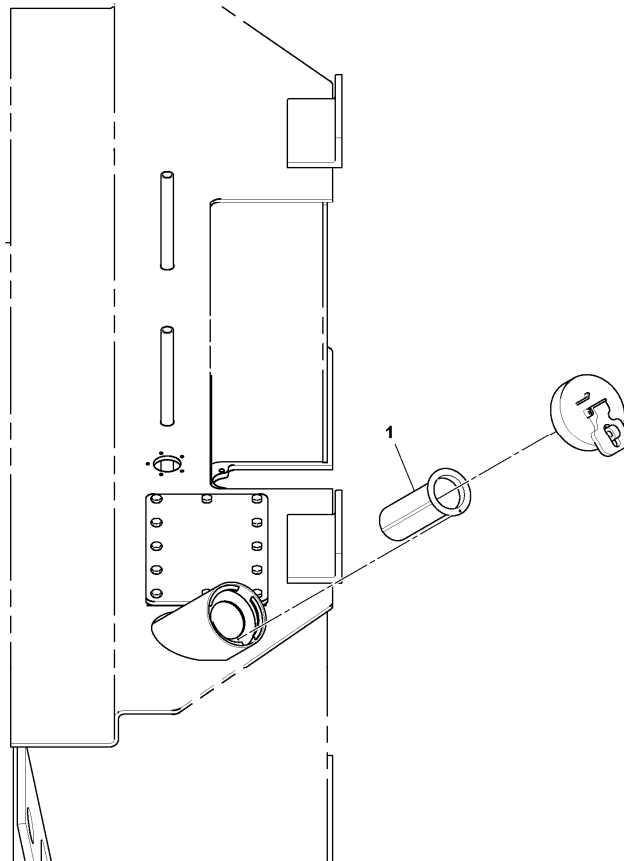

Date: 2014/1/17	Image id: 1035757	Catalogue: 20584	Model: SD130D
Brand: Volvo	Serial: 600012-	Group/Section: 233/100	Title: Fuel Strainer Installation OPTION, 13235015

Section option	Kit	Option description
RM13235015		Fuel Fill Strainer.

Q1-Q5	Option	Option description
Q1 13235015_0001		

Pos	Part	Q1	Q2	Q3	Q4	Q5	PS	Kit	Description	Option(s)	Remark
1	RM13235007	1							Strainer