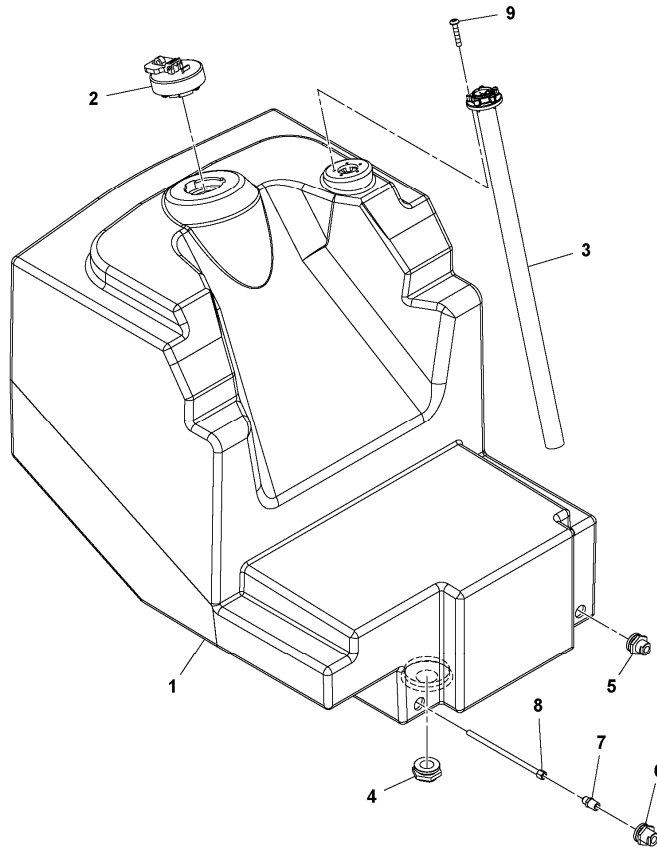

Date: 2014/1/17	Image id: 1051287	Catalogue: 20584	Model: SD130D
Brand: Volvo	Serial: 600012-	Group/Section: 234/200	Title: Fuel Tank Assembly 43845858

Q1-Q5	Option	Option description	
Q1 43845858_0101			

Pos	Part	Q1	Q2	Q3	Q4	Q5	PS	Kit	Description	Option(s)	Remark
1	RM43906296	1							Fuel tank		
2	RM43843622	1							Fuel filler cap		
3	RM13213582	1							Fuel gauge		
4	RM13213624	1							Drain plug		
5	RM13213632	1							Return valve		
6	RM13213681	1							Fuel supply		
7	RM95219713	1							Adapter		
8	RM13213699	1							Tube		
9	RM59266726	5							Screw