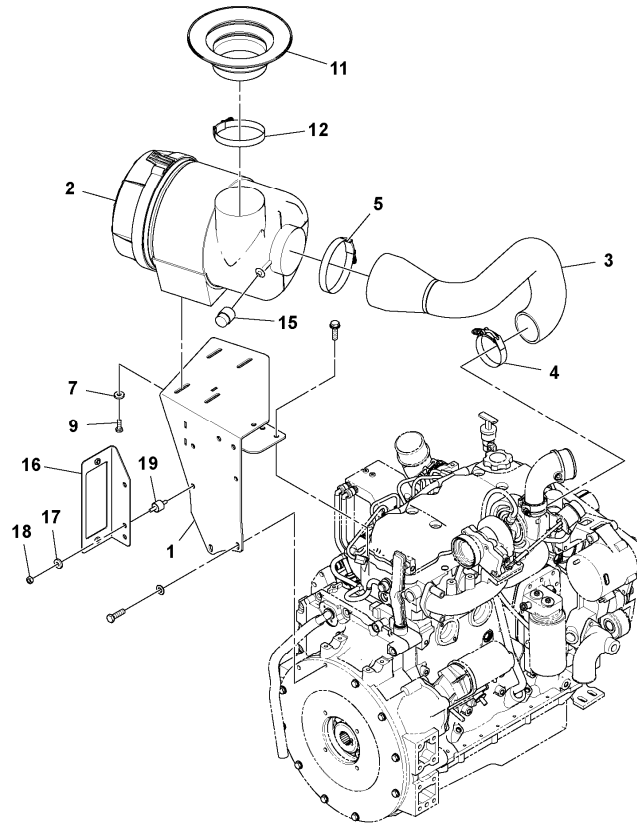

Date: 2014/1/17	Image id: 1051285	Catalogue: 20584	Model: SD130D
Brand: Volvo	Serial: 600012-	Group/Section: 256/100	Title: Air cleaner installation 43810142

Q1-Q5	Option	Option description	
Q1 43810183_0B01			

Pos	Part	Q1	Q2	Q3	Q4	Q5	PS	Kit	Description	Option(s)	Remark
1	RM43851112	1							Bracket		
2	RM43902444	1							Air cleaner		
	RM43904168	1							•Air filter insert		
	RM43904176	1							•Safety filter		
3	RM43851310	1							Air hose		
4	RM54680103	1							Clamp		
5	RM19288604	1							Clamp		
7	RM96712674	4							Washer		
9	RM96702659	4							Hexagon screw		
11	RM13880216	1							Bellow		
12	RM20936001	1							Clamp